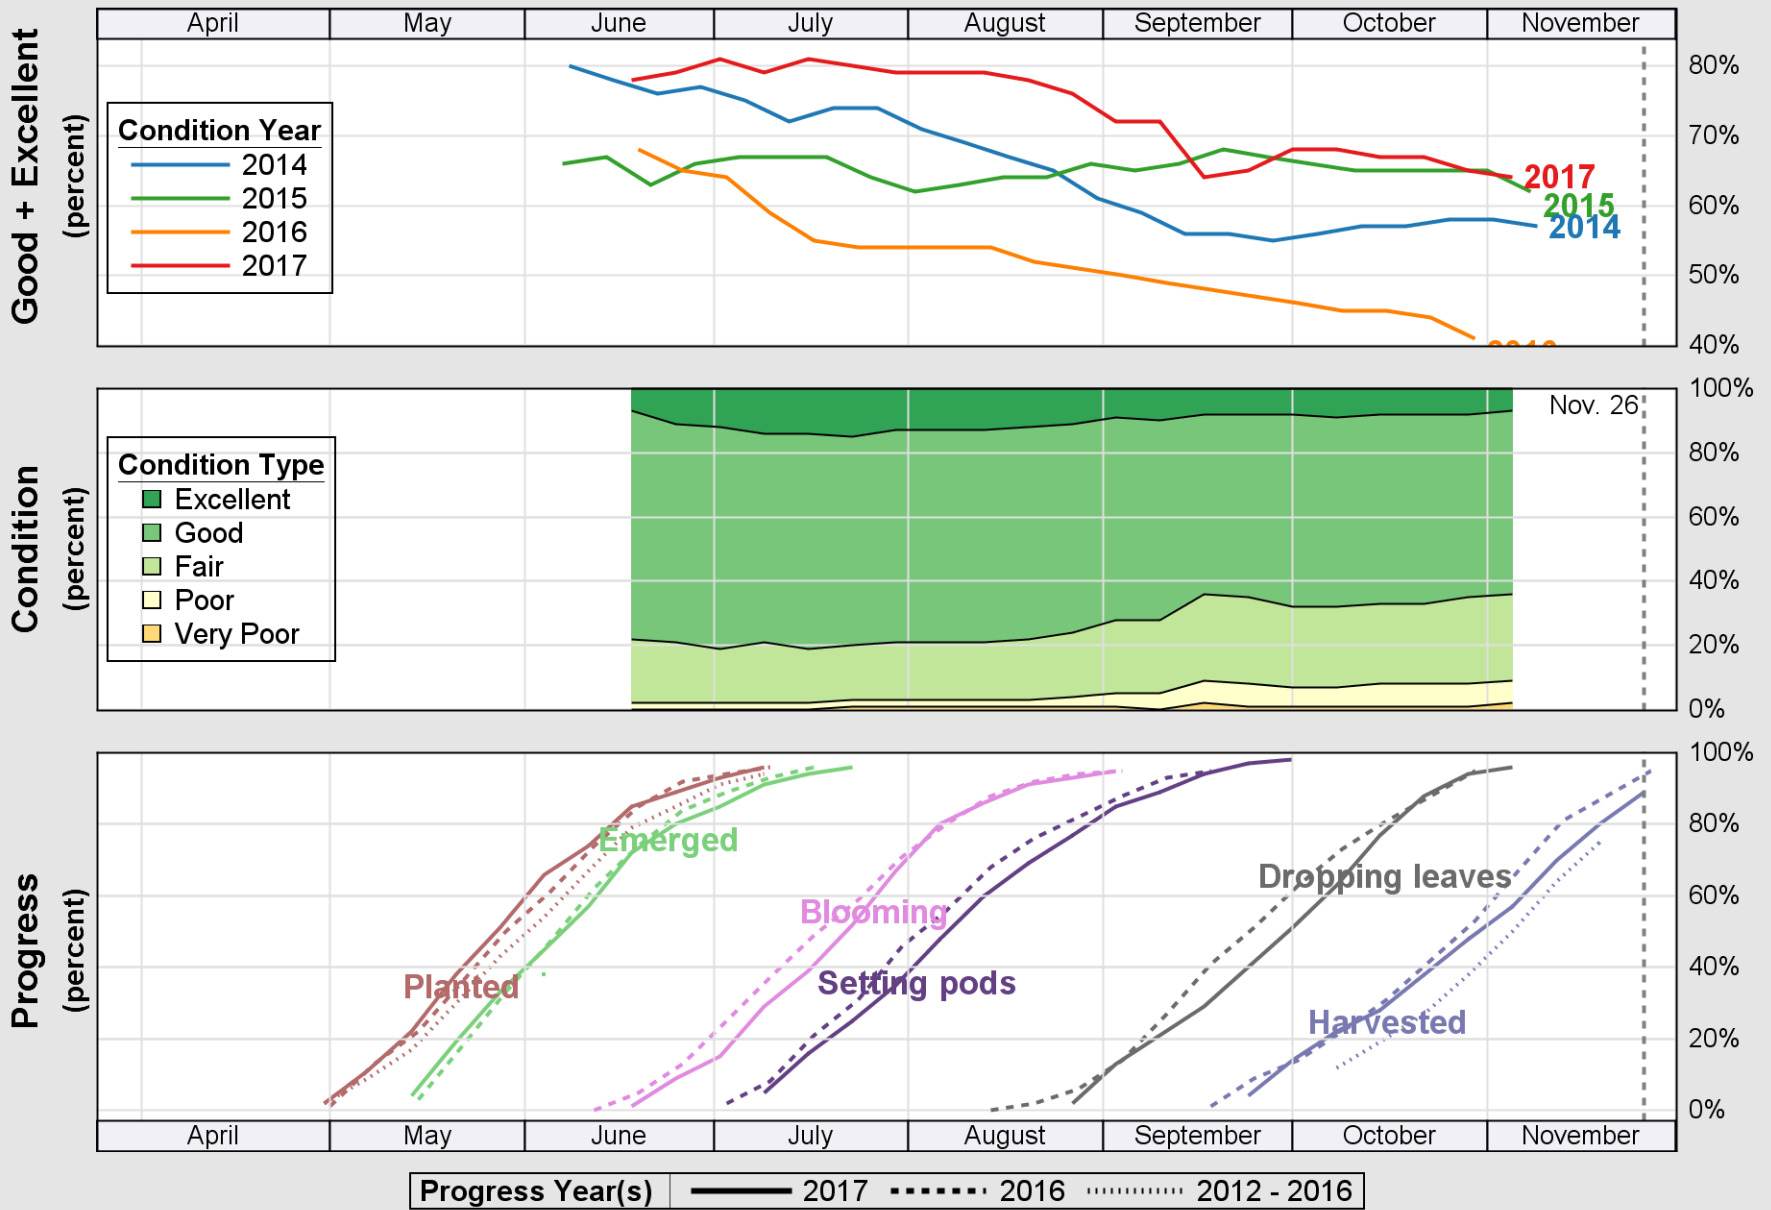

USDA

Crop Progress and Condition: Pasture and Range in Georgia, 2017

NASS

Source: National Agricultural Statistics Service (NASS), Crop Progress Report

USDA

Crop Progress and Condition: Peanuts in Georgia , 2017

NASS

Source: National Agricultural Statistics Service (NASS), Crop Progress Report

USDA

Crop Progress and Condition: Sorghum in Georgia , 2017

NASS

Source: National Agricultural Statistics Service (NASS), Crop Progress Report

USDA

Crop Progress and Condition: Soybeans in Georgia , 2017

NASS

Source: National Agricultural Statistics Service (NASS), Crop Progress Report

USDA

Crop Progress and Condition: Winter Wheat in Georgia , 2017