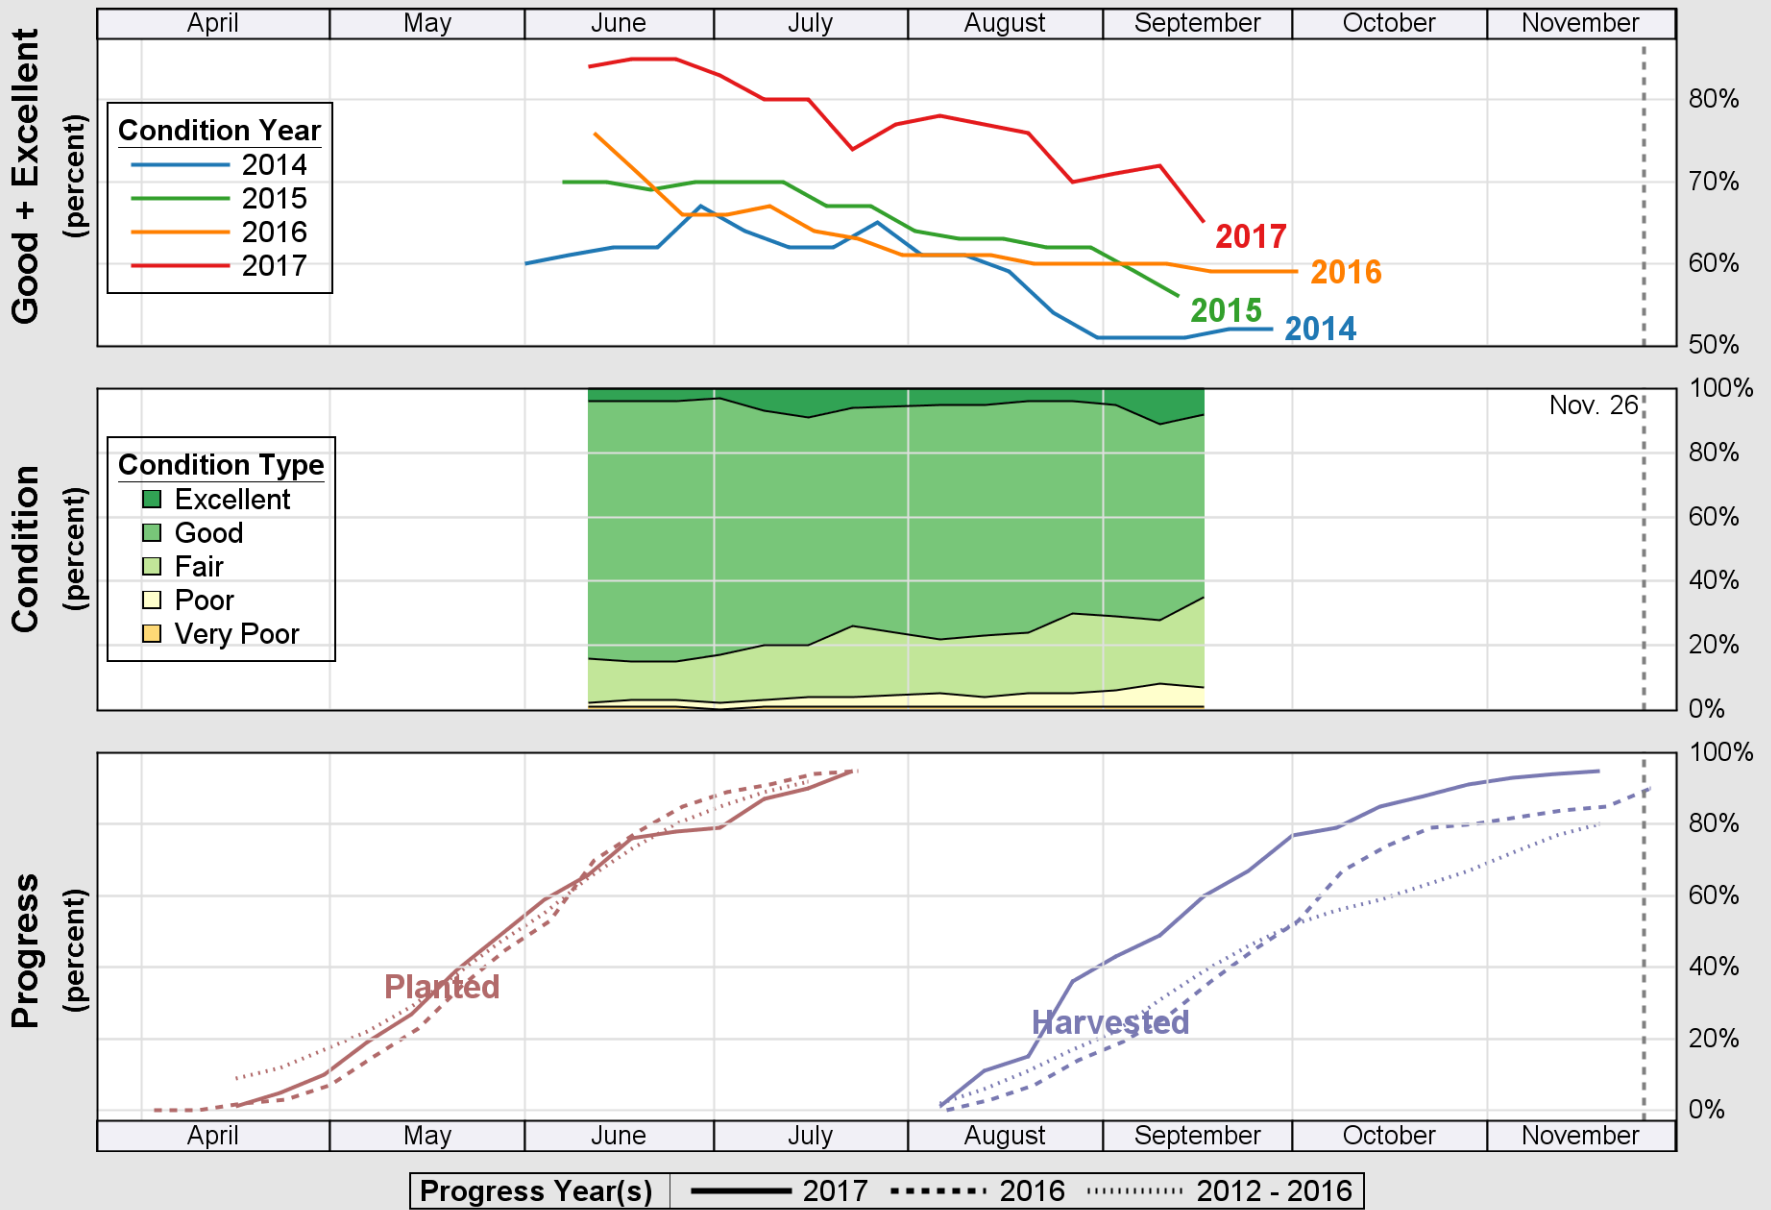

USDA

Crop Progress and Condition: Pasture and Range in Georgia, 2017

NASS

Source: National Agricultural Statistics Service (NASS), Crop Progress Report

USDA

Crop Progress and Condition: Peanuts in Georgia , 2017

NASS

Source: National Agricultural Statistics Service (NASS), Crop Progress Report

USDA

Crop Progress and Condition: Sorghum in Georgia , 2017

NASS

Source: National Agricultural Statistics Service (NASS), Crop Progress Report

USDA

Crop Progress and Condition: Soybeans in Georgia , 2017

NASS

Source: National Agricultural Statistics Service (NASS), Crop Progress Report

USDA

Crop Progress and Condition: Winter Wheat in Georgia , 2017