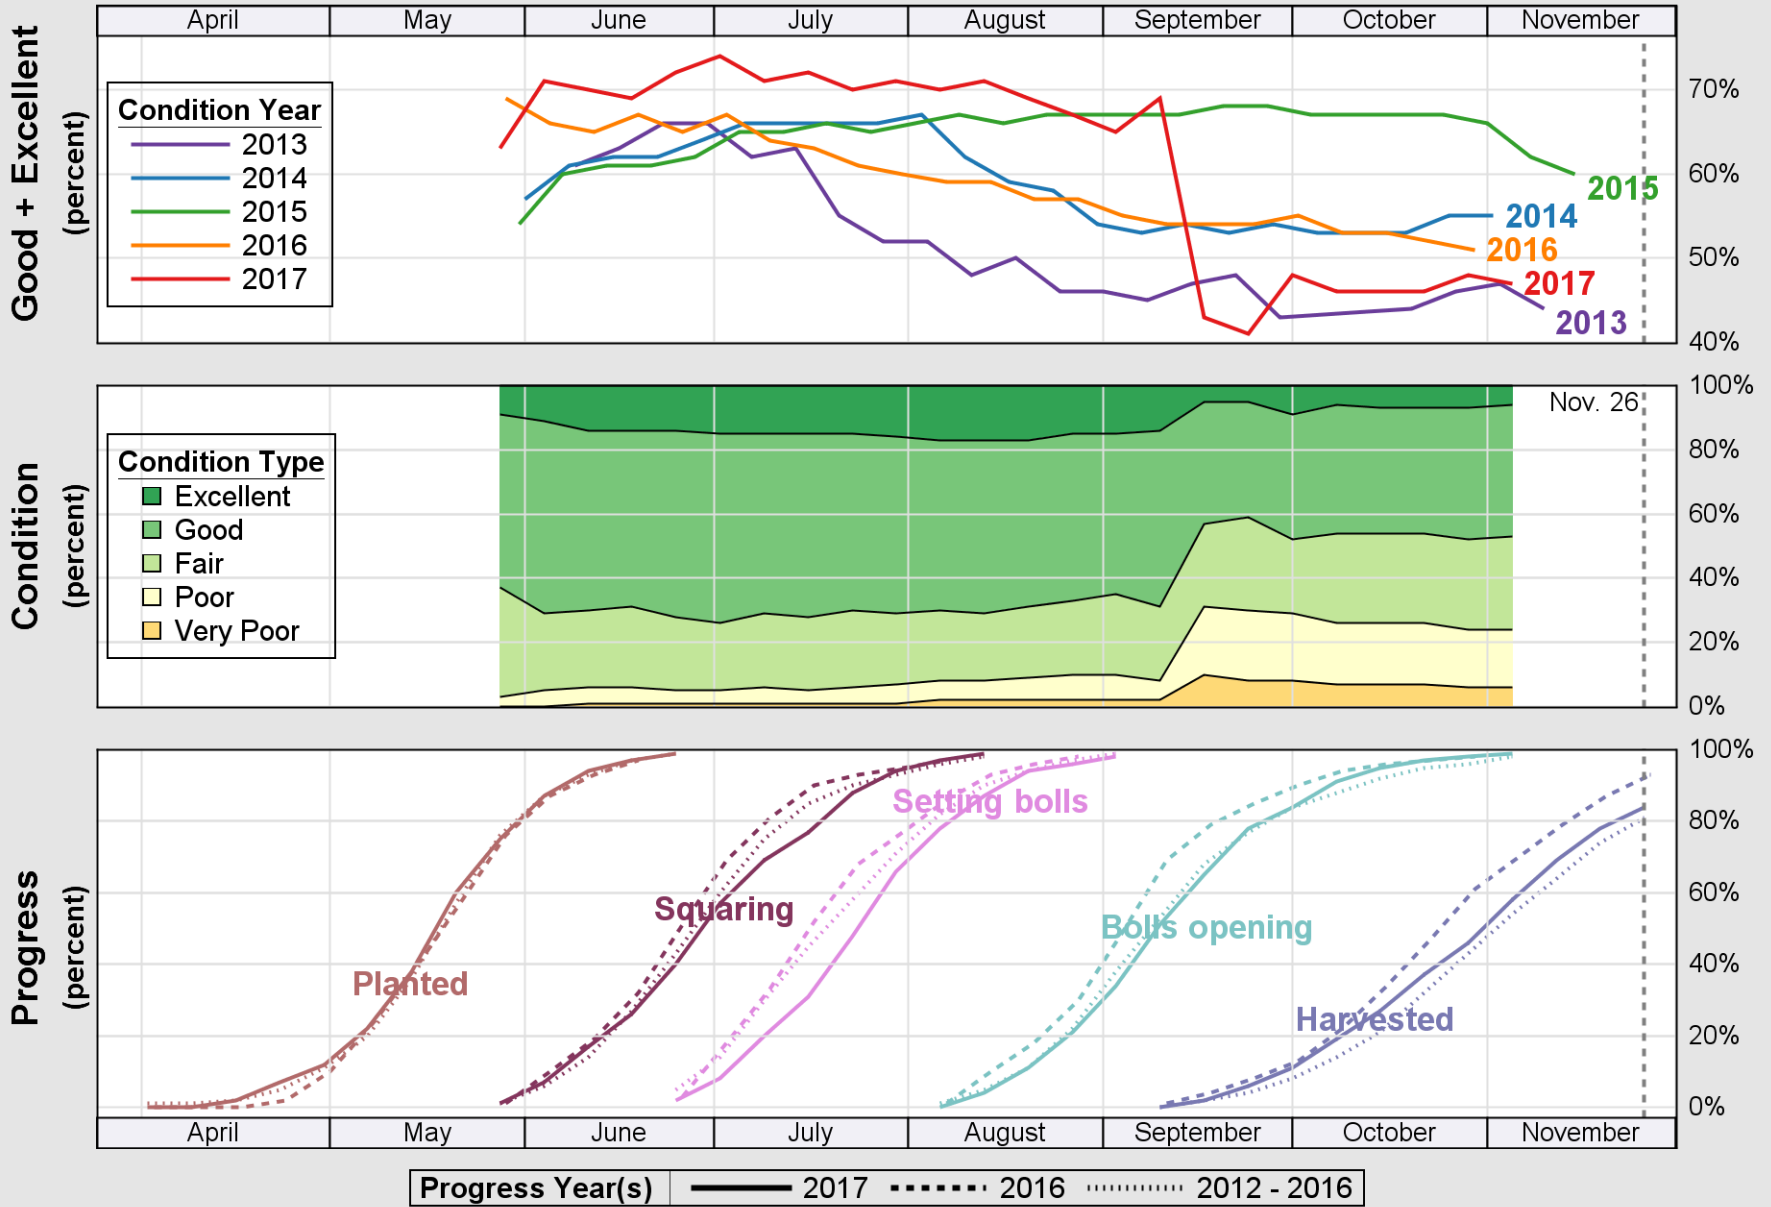

USDA

Crop Progress and Condition: Corn in Georgia , 2017

NASS

Source: National Agricultural Statistics Service (NASS), Crop Progress Report

USDA

Crop Progress and Condition: Cotton in Georgia , 2017

NASS

Source: National Agricultural Statistics Service (NASS), Crop Progress Report

USDA

Crop Progress and Condition: Pasture and Range in Georgia, 2017

NASS

Source: National Agricultural Statistics Service (NASS), Crop Progress Report

USDA

Crop Progress and Condition: Peanuts in Georgia , 2017