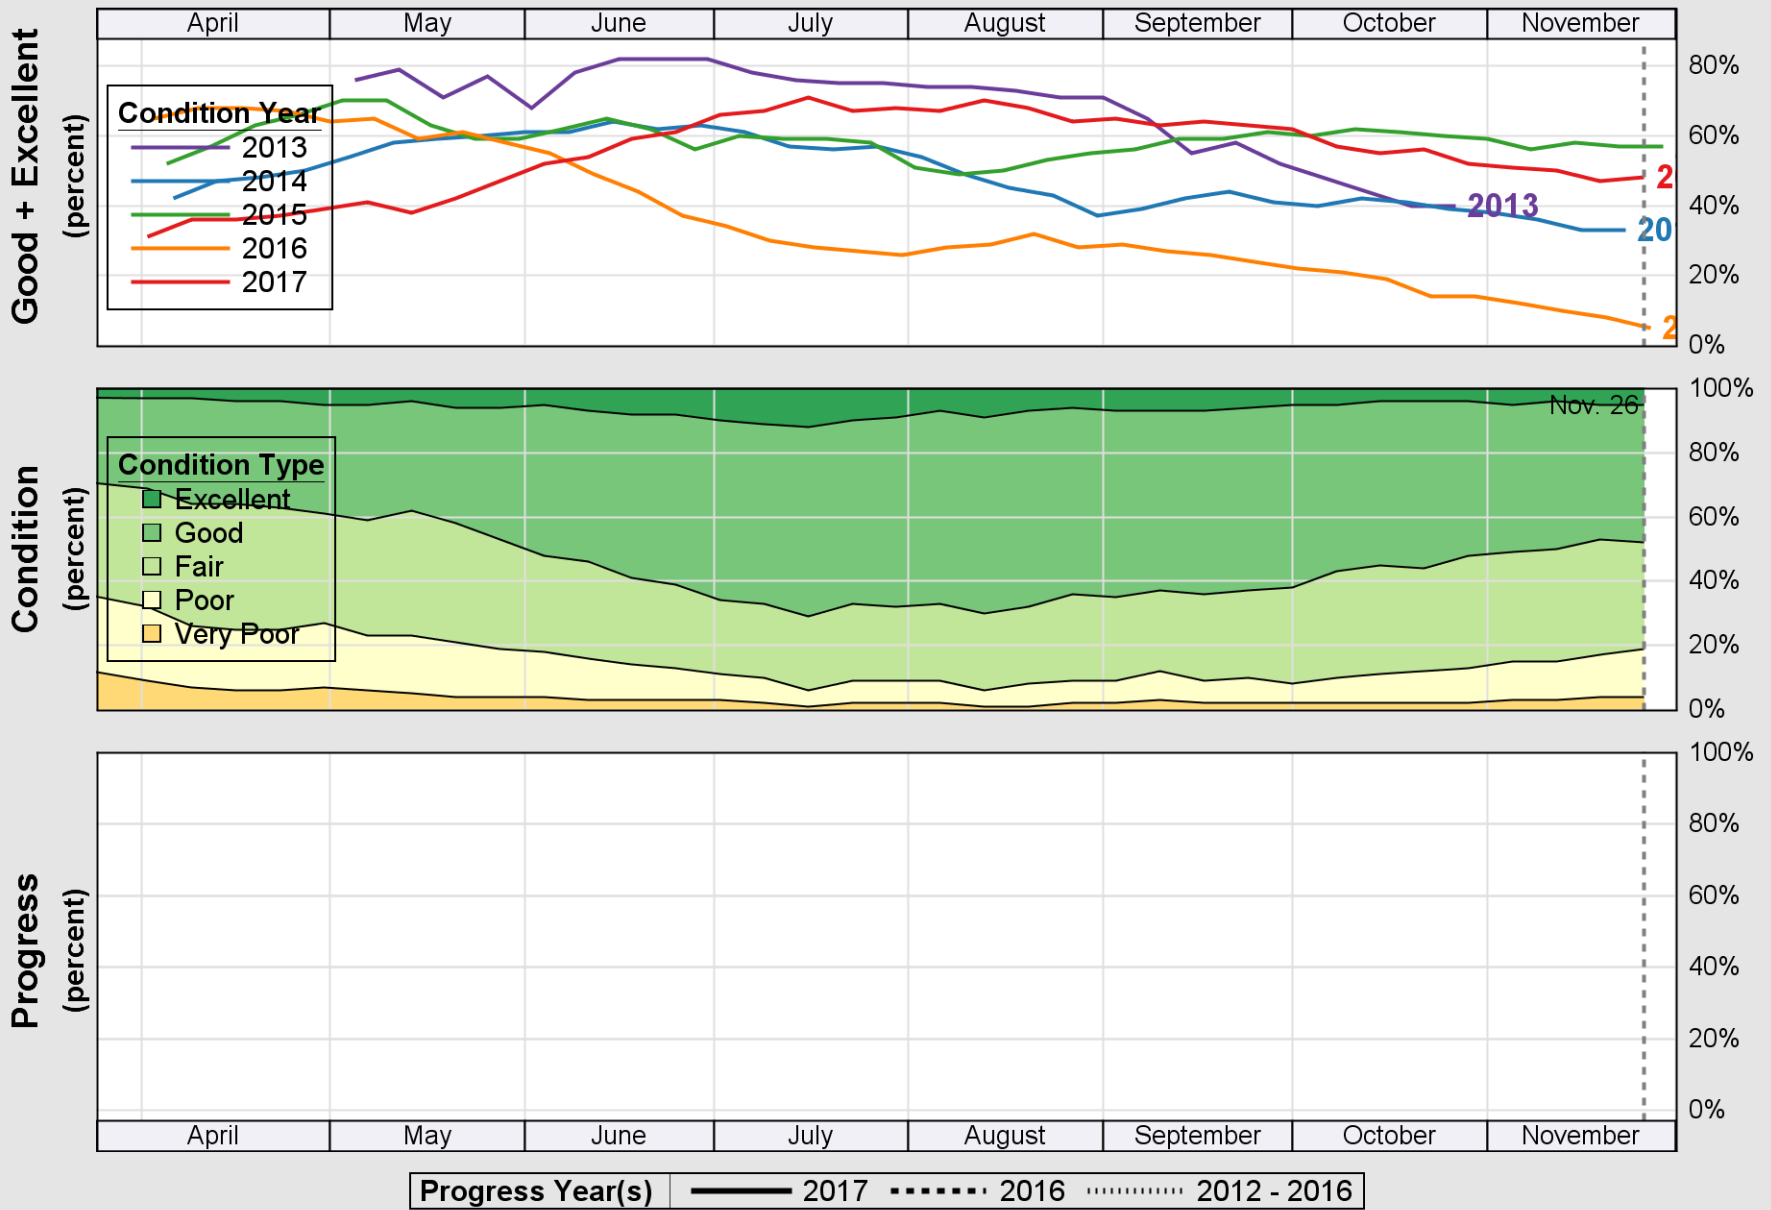

USDA

Crop Progress and Condition: Corn in Georgia , 2017

NASS

Source: National Agricultural Statistics Service (NASS), Crop Progress Report

USDA

Crop Progress and Condition: Cotton in Georgia , 2017

NASS

Source: National Agricultural Statistics Service (NASS), Crop Progress Report

USDA

Crop Progress and Condition: Pasture and Range in Georgia, 2017

NASS

Source: National Agricultural Statistics Service (NASS), Crop Progress Report

USDA

Crop Progress and Condition: Peanuts in Georgia , 2017