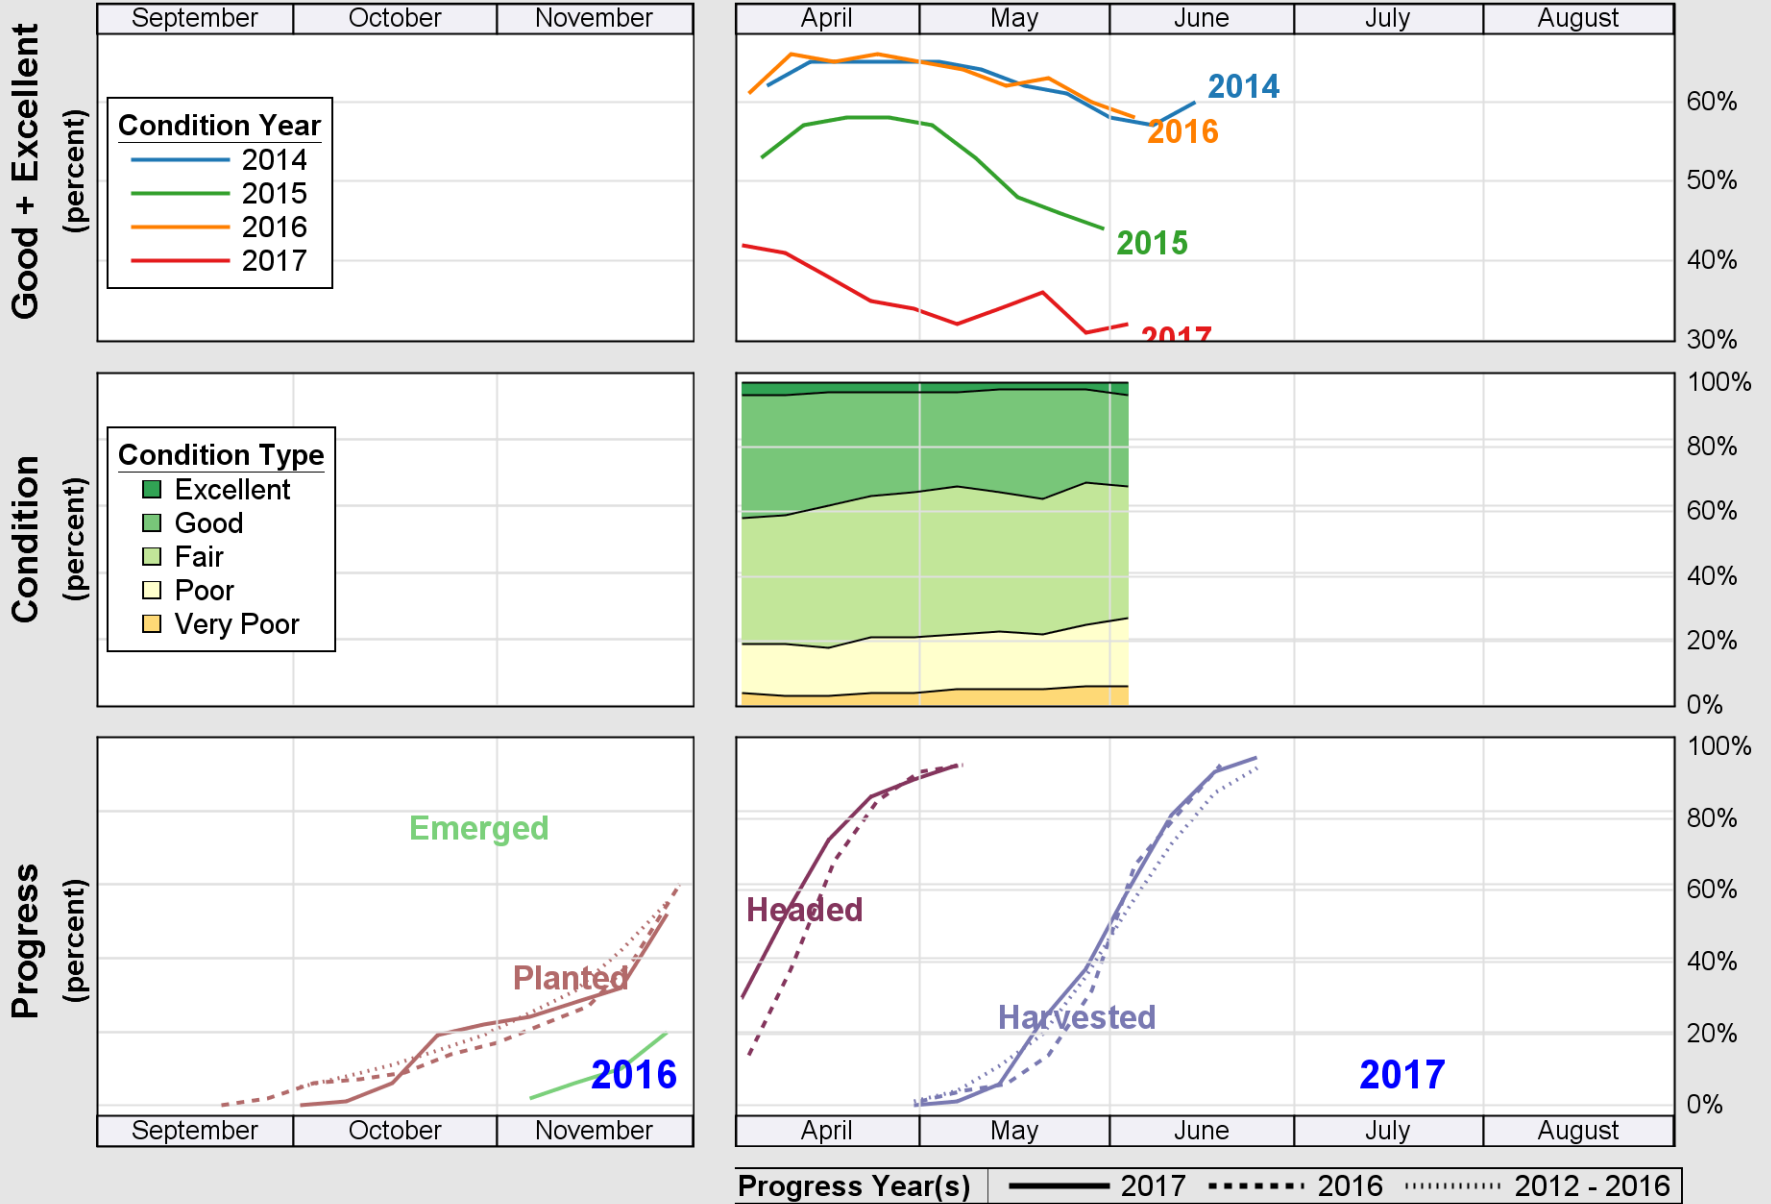

NASS

Source: National Agricultural Statistics Service (NASS), Crop Progress Report

USDA

Crop Progress and Condition: Sorghum in Georgia , 2017

NASS

Source: National Agricultural Statistics Service (NASS), Crop Progress Report

USDA

Crop Progress and Condition: Soybeans in Georgia , 2017

NASS

Source: National Agricultural Statistics Service (NASS), Crop Progress Report

USDA

Crop Progress and Condition: Winter Wheat in Georgia , 2017

NASS

Source: National Agricultural Statistics Service (NASS), Crop Progress Report