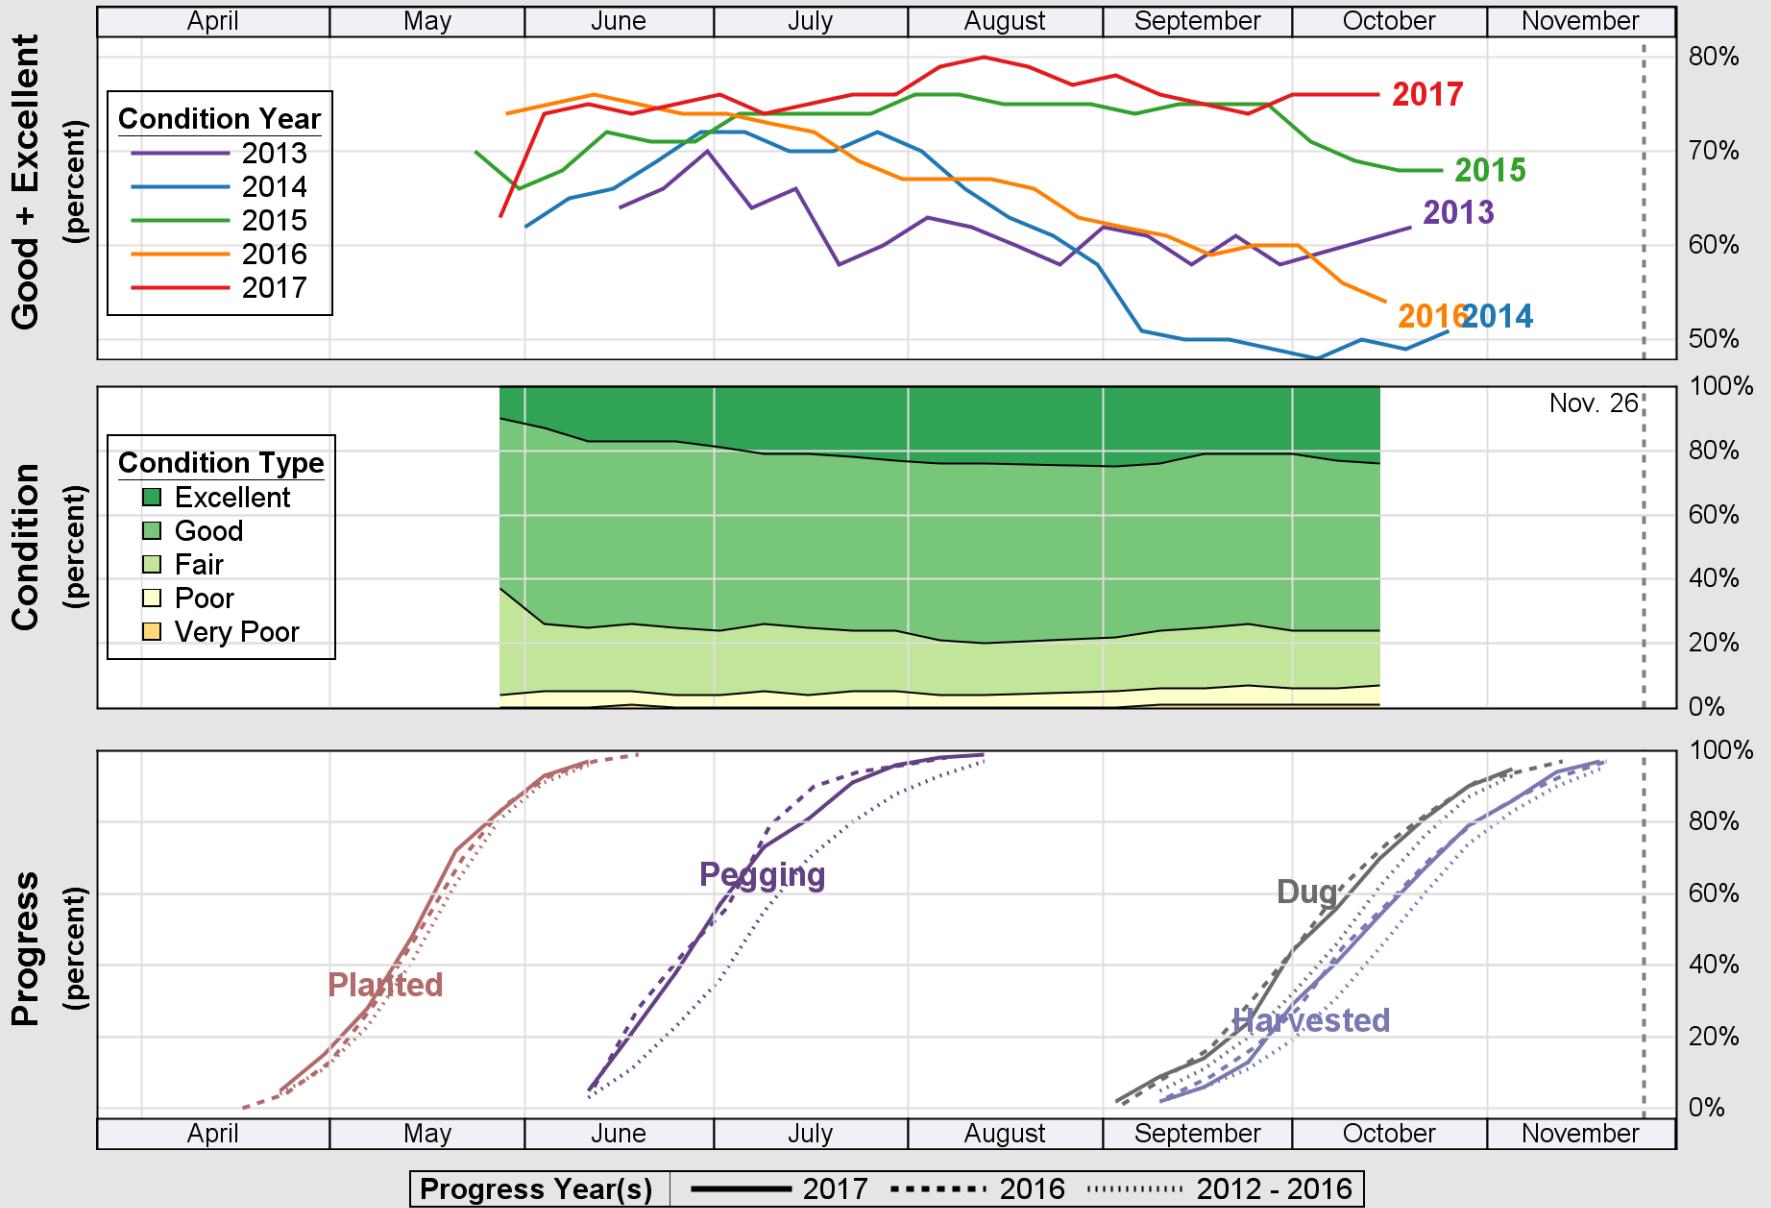

USDA

Crop Progress and Condition: Corn in Georgia , 2017

NASS

Source: National Agricultural Statistics Service (NASS), Crop Progress Report

USDA

Crop Progress and Condition: Cotton in Georgia , 2017

NASS

Source: National Agricultural Statistics Service (NASS), Crop Progress Report

USDA

Crop Progress and Condition: Pasture and Range in Georgia, 2017

NASS

Source: National Agricultural Statistics Service (NASS), Crop Progress Report

USDA

Crop Progress and Condition: Peanuts in Georgia , 2017

NASS

Source: National Agricultural Statistics Service (NASS), Crop Progress Report

USDA

Crop Progress and Condition: Sorghum in Georgia , 2017

NASS

Source: National Agricultural Statistics Service (NASS), Crop Progress Report