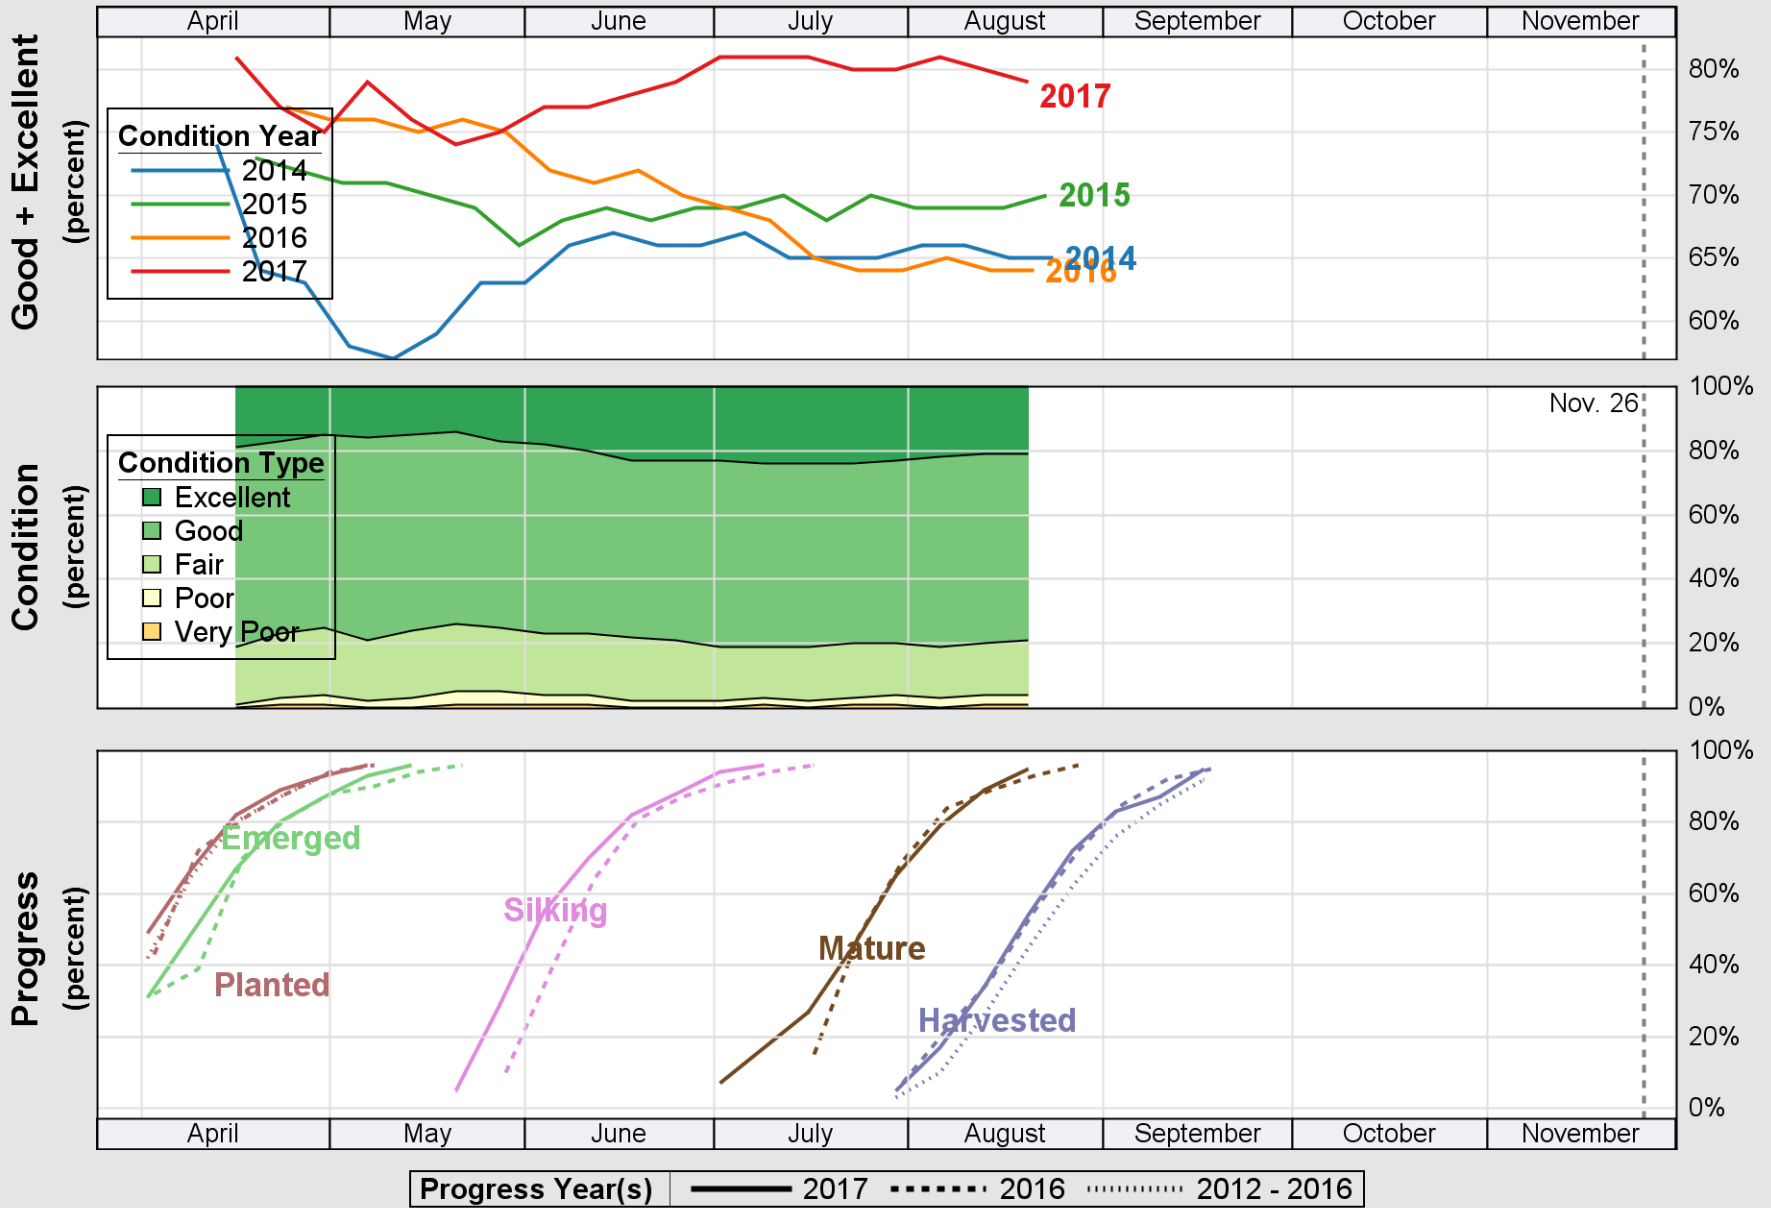

USDA

Crop Progress and Condition: Corn in Georgia , 2017

NASS

Source: National Agricultural Statistics Service (NASS), Crop Progress Report

USDA

Crop Progress and Condition: Cotton in Georgia , 2017

NASS

Source: National Agricultural Statistics Service (NASS), Crop Progress Report

USDA

Crop Progress and Condition: Pasture and Range in Georgia, 2017

NASS

Source: National Agricultural Statistics Service (NASS), Crop Progress Report

USDA

Crop Progress and Condition: Peanuts in Georgia , 2017