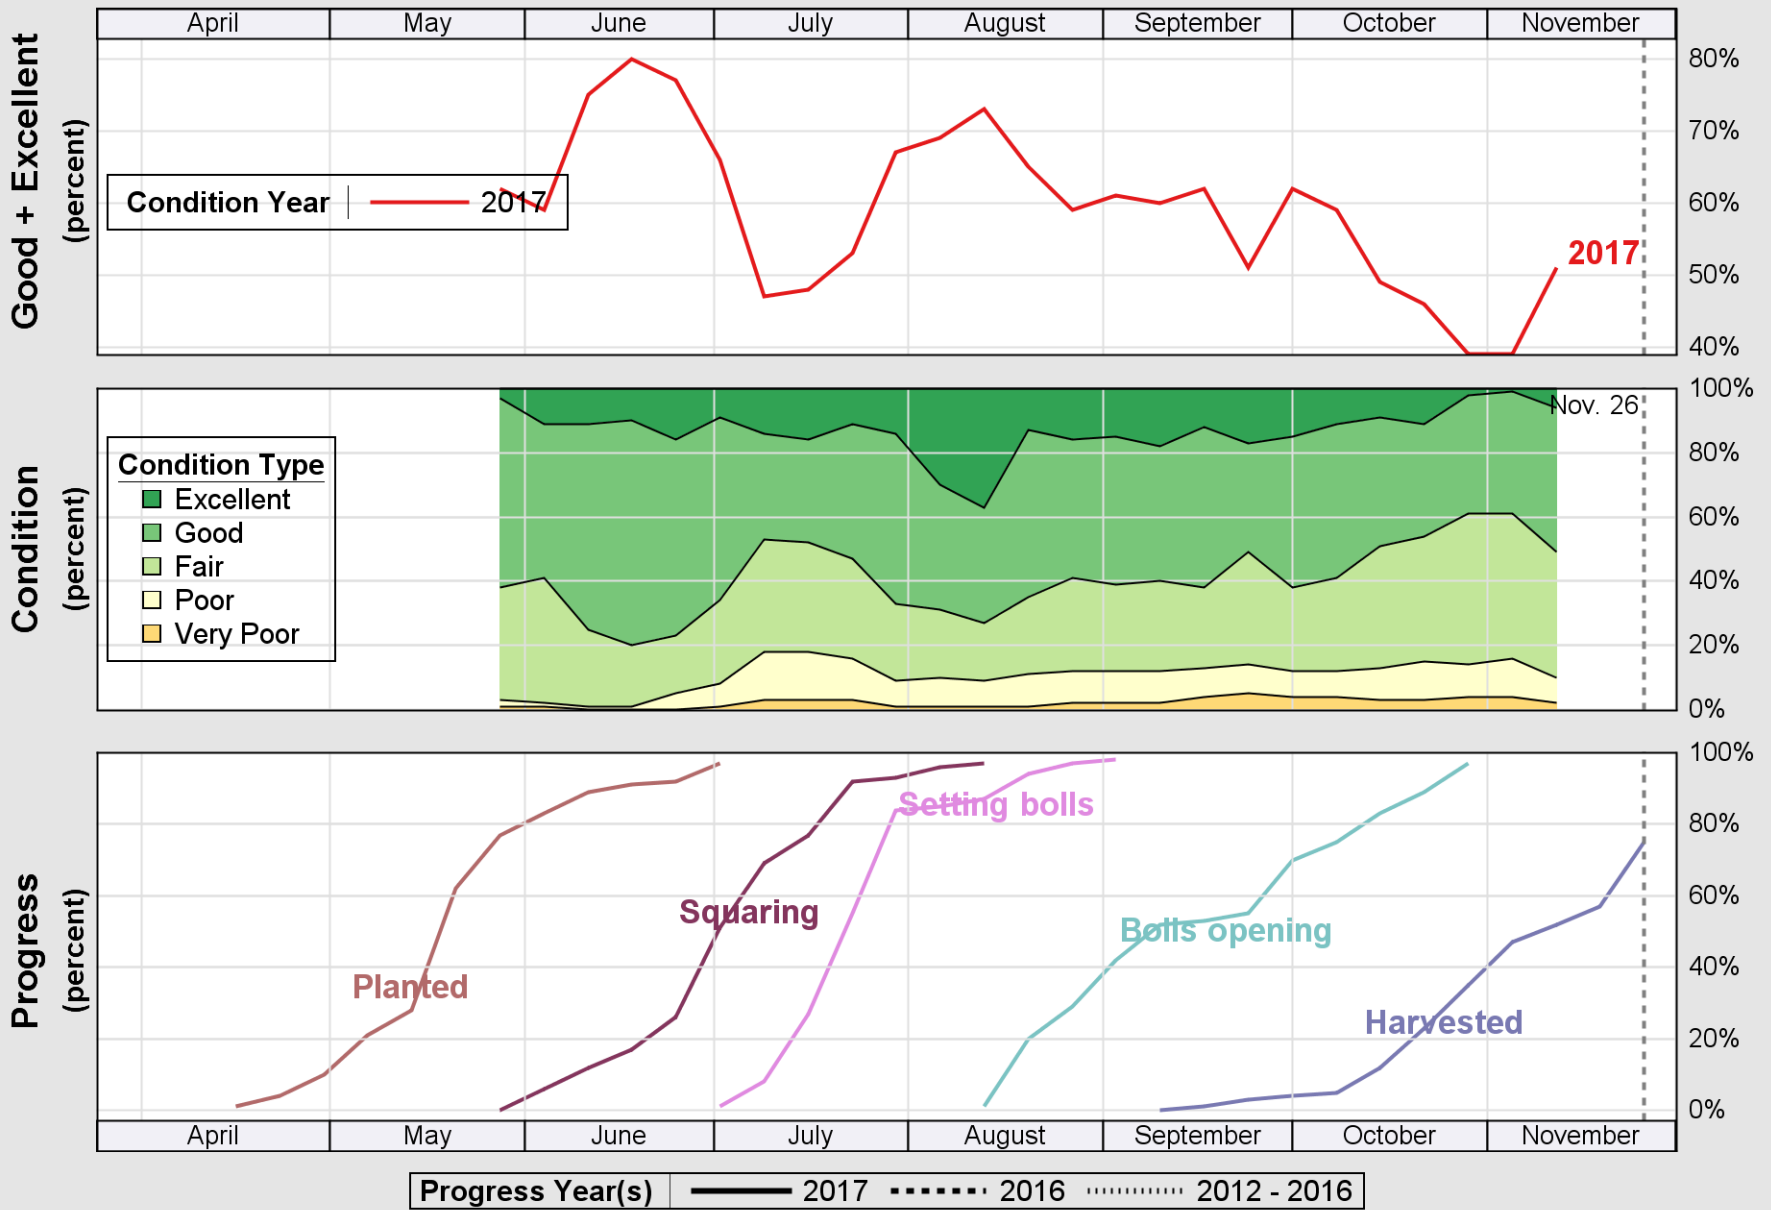

USDA

Crop Progress and Condition: Cotton in Florida , 2017

NASS

Source: National Agricultural Statistics Service (NASS), Crop Progress Report

USDA

Crop Progress and Condition: Pasture and Range in Florida , 2017

NASS

Source: National Agricultural Statistics Service (NASS), Crop Progress Report

USDA

Crop Progress and Condition: Peanuts in Florida , 2017

NASS

Source: National Agricultural Statistics Service (NASS), Crop Progress Report