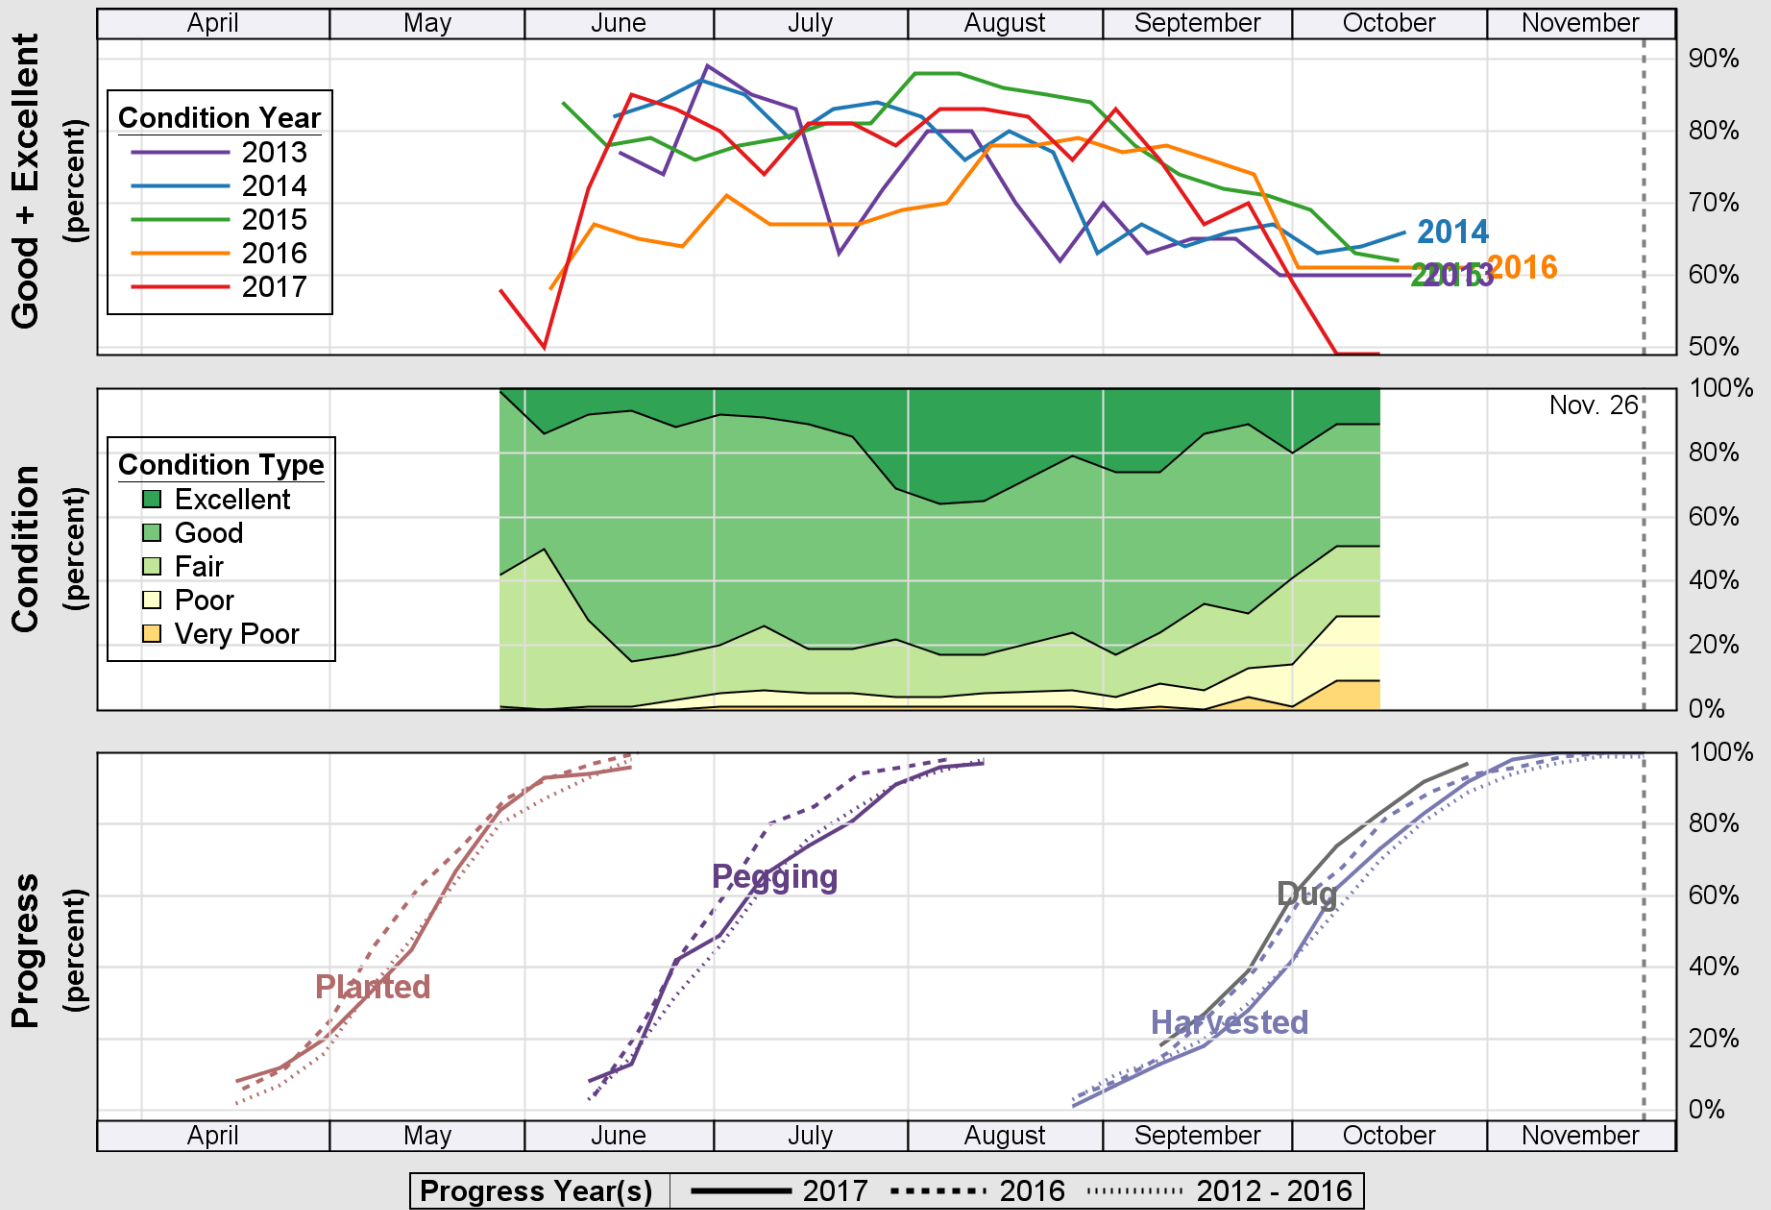

NASS

Source: National Agricultural Statistics Service (NASS), Crop Progress Report

USDA

Crop Progress and Condition: Peanuts in Florida , 2017

NASS

Source: National Agricultural Statistics Service (NASS), Crop Progress Report