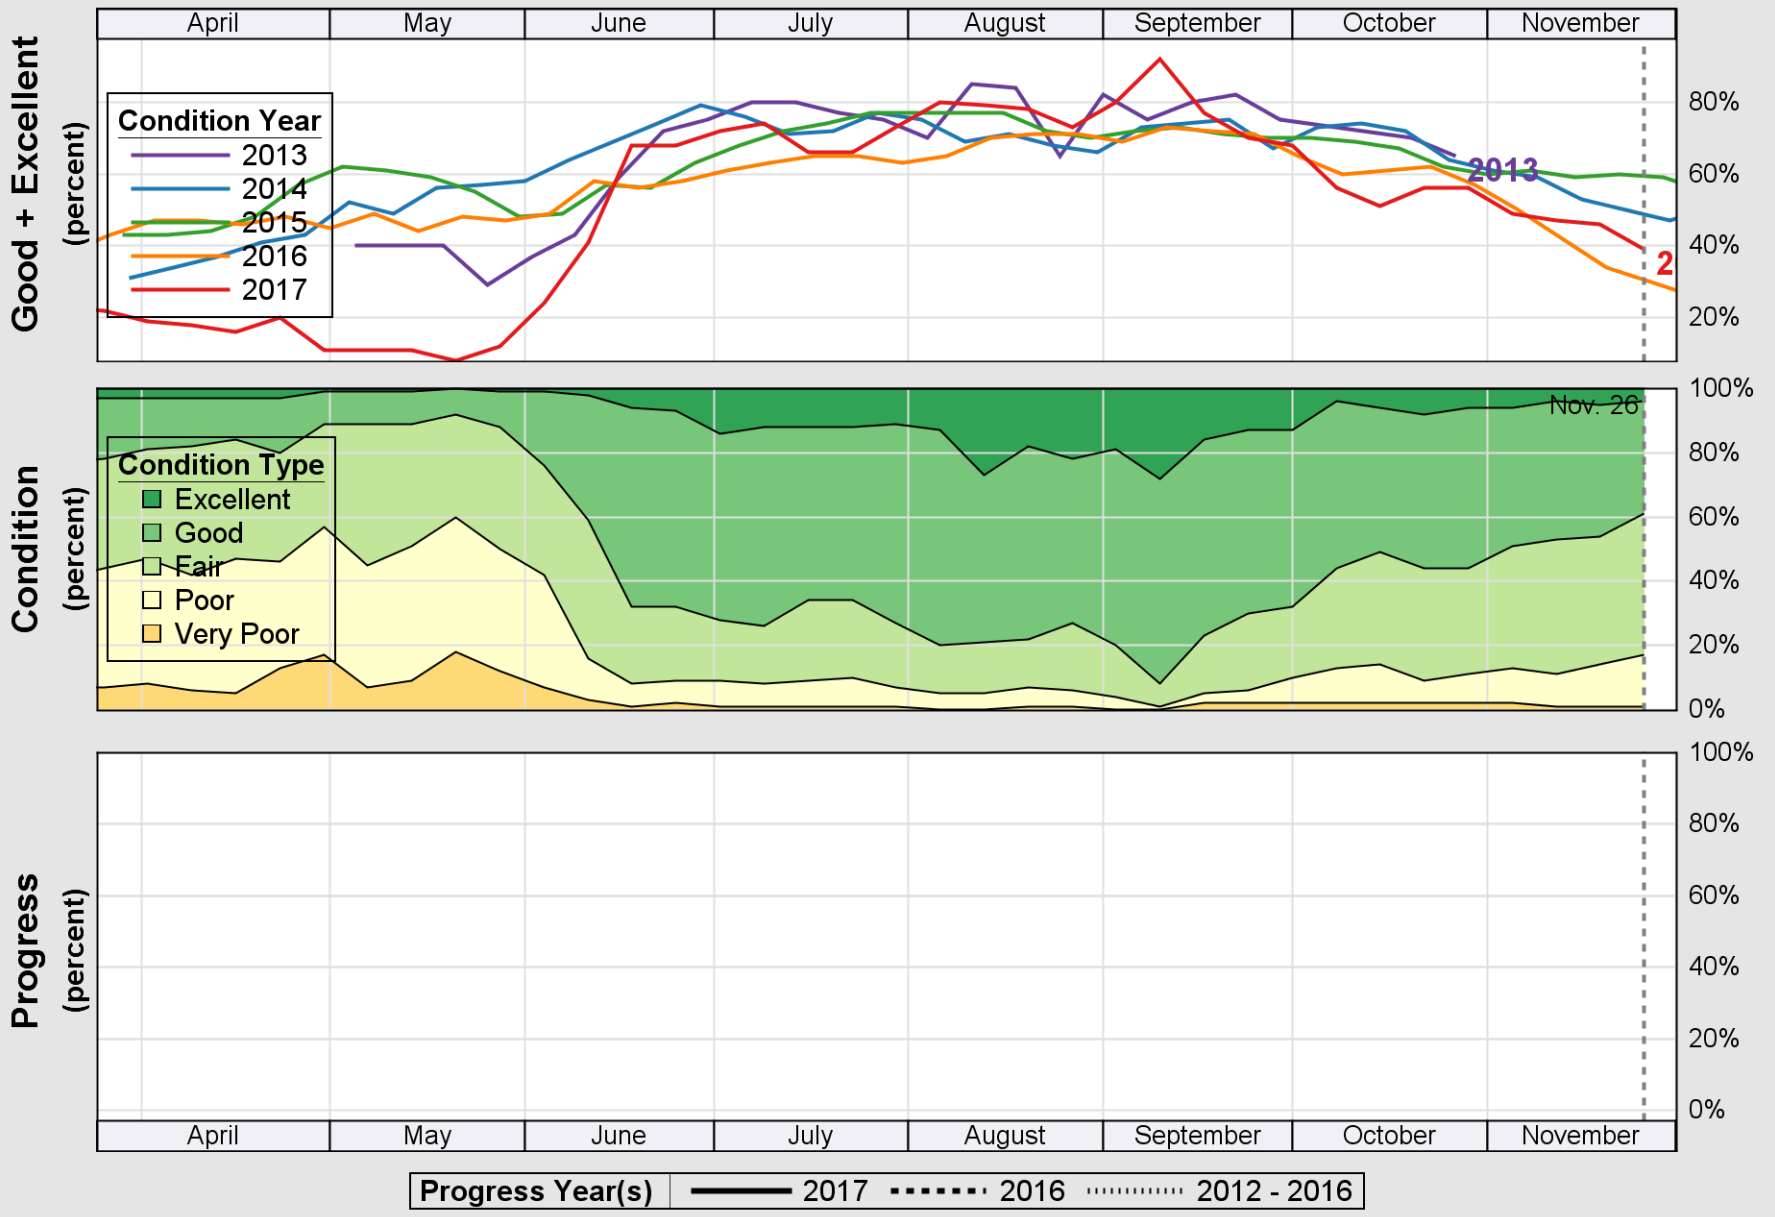

USDA

Crop Progress and Condition: Cotton in Florida , 2017

NASS

Source: National Agricultural Statistics Service (NASS), Crop Progress Report

USDA

Crop Progress and Condition: Pasture and Range in Florida , 2017

NASS

Source: National Agricultural Statistics Service (NASS), Crop Progress Report

USDA

Crop Progress and Condition: Peanuts in Florida , 2017

NASS

Source: National Agricultural Statistics Service (NASS), Crop Progress Report