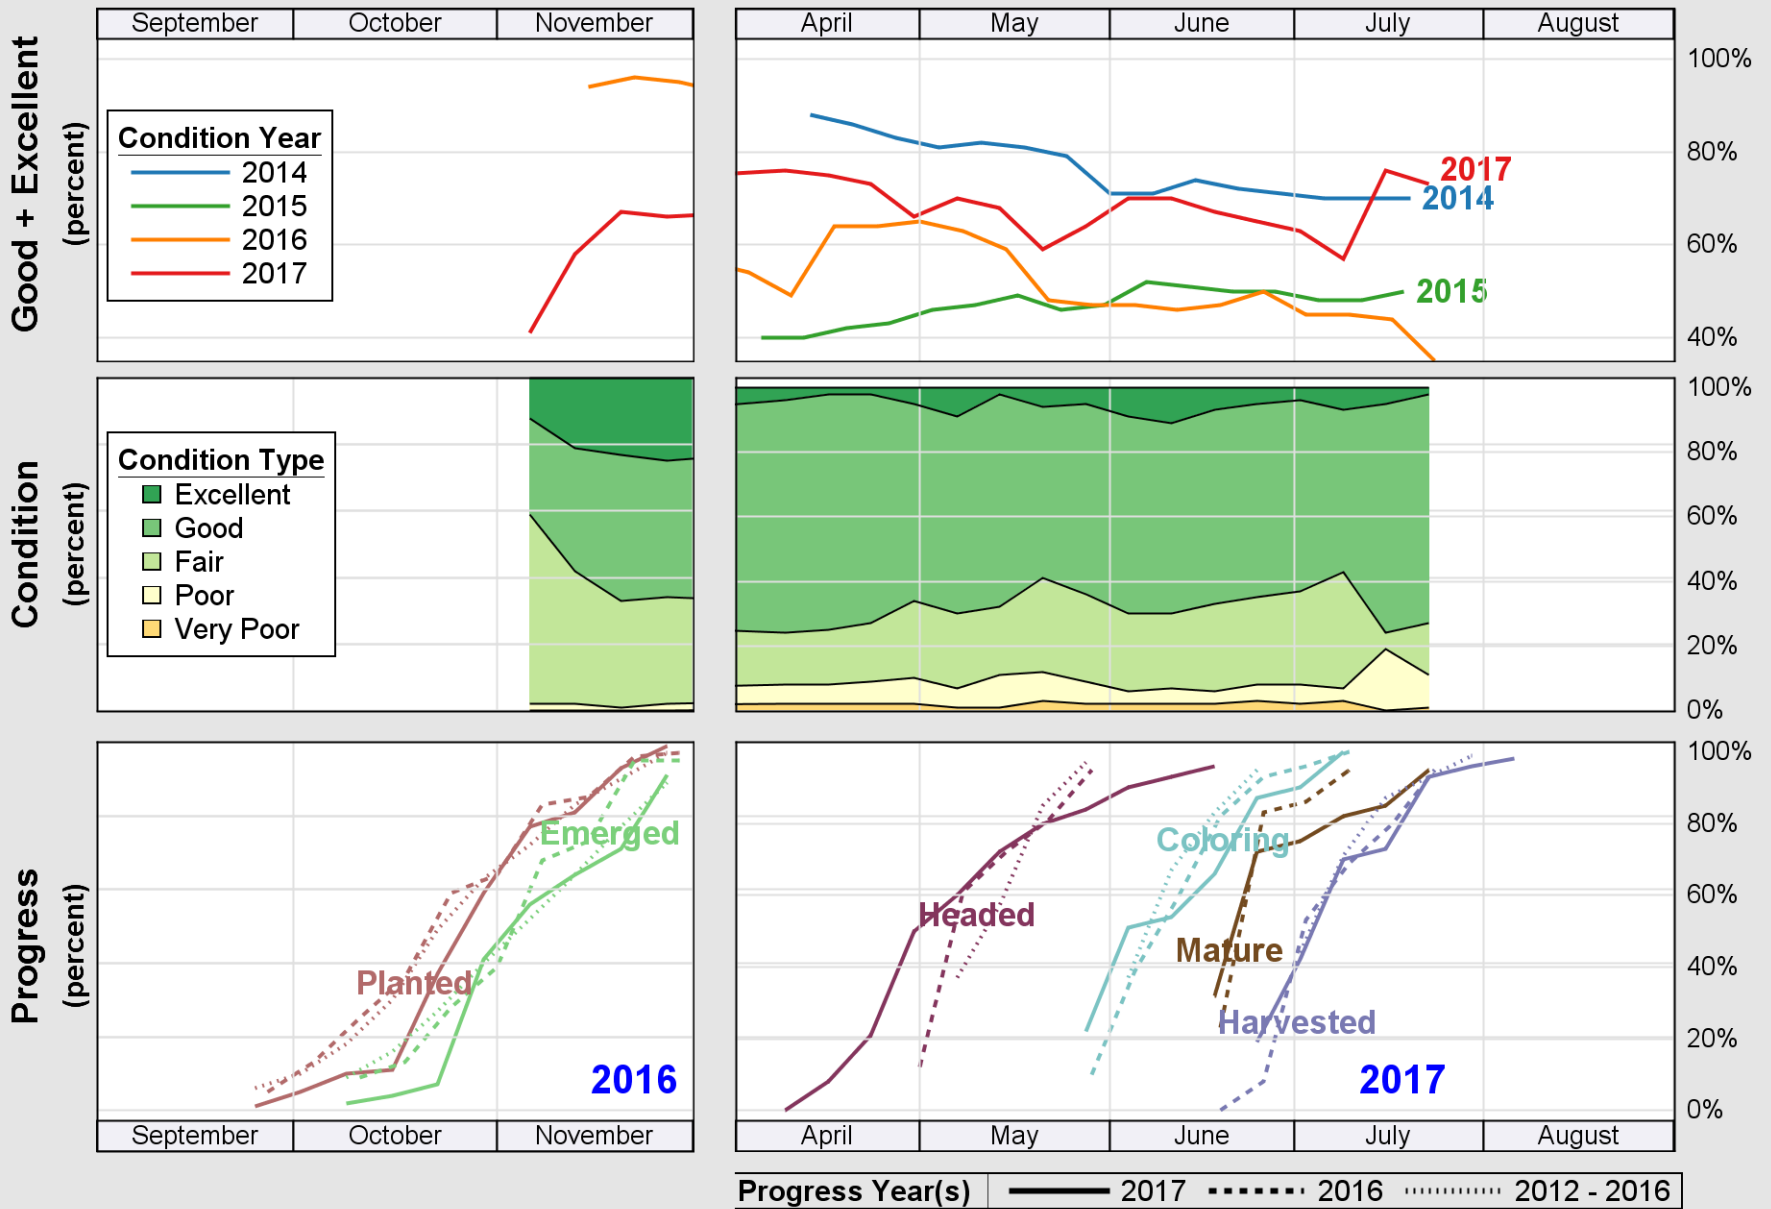

NASS

Source: National Agricultural Statistics Service (NASS), Crop Progress Report

USDA

Crop Progress and Condition: Winter Wheat in Delaware , 2017

NASS

Source: National Agricultural Statistics Service (NASS), Crop Progress Report