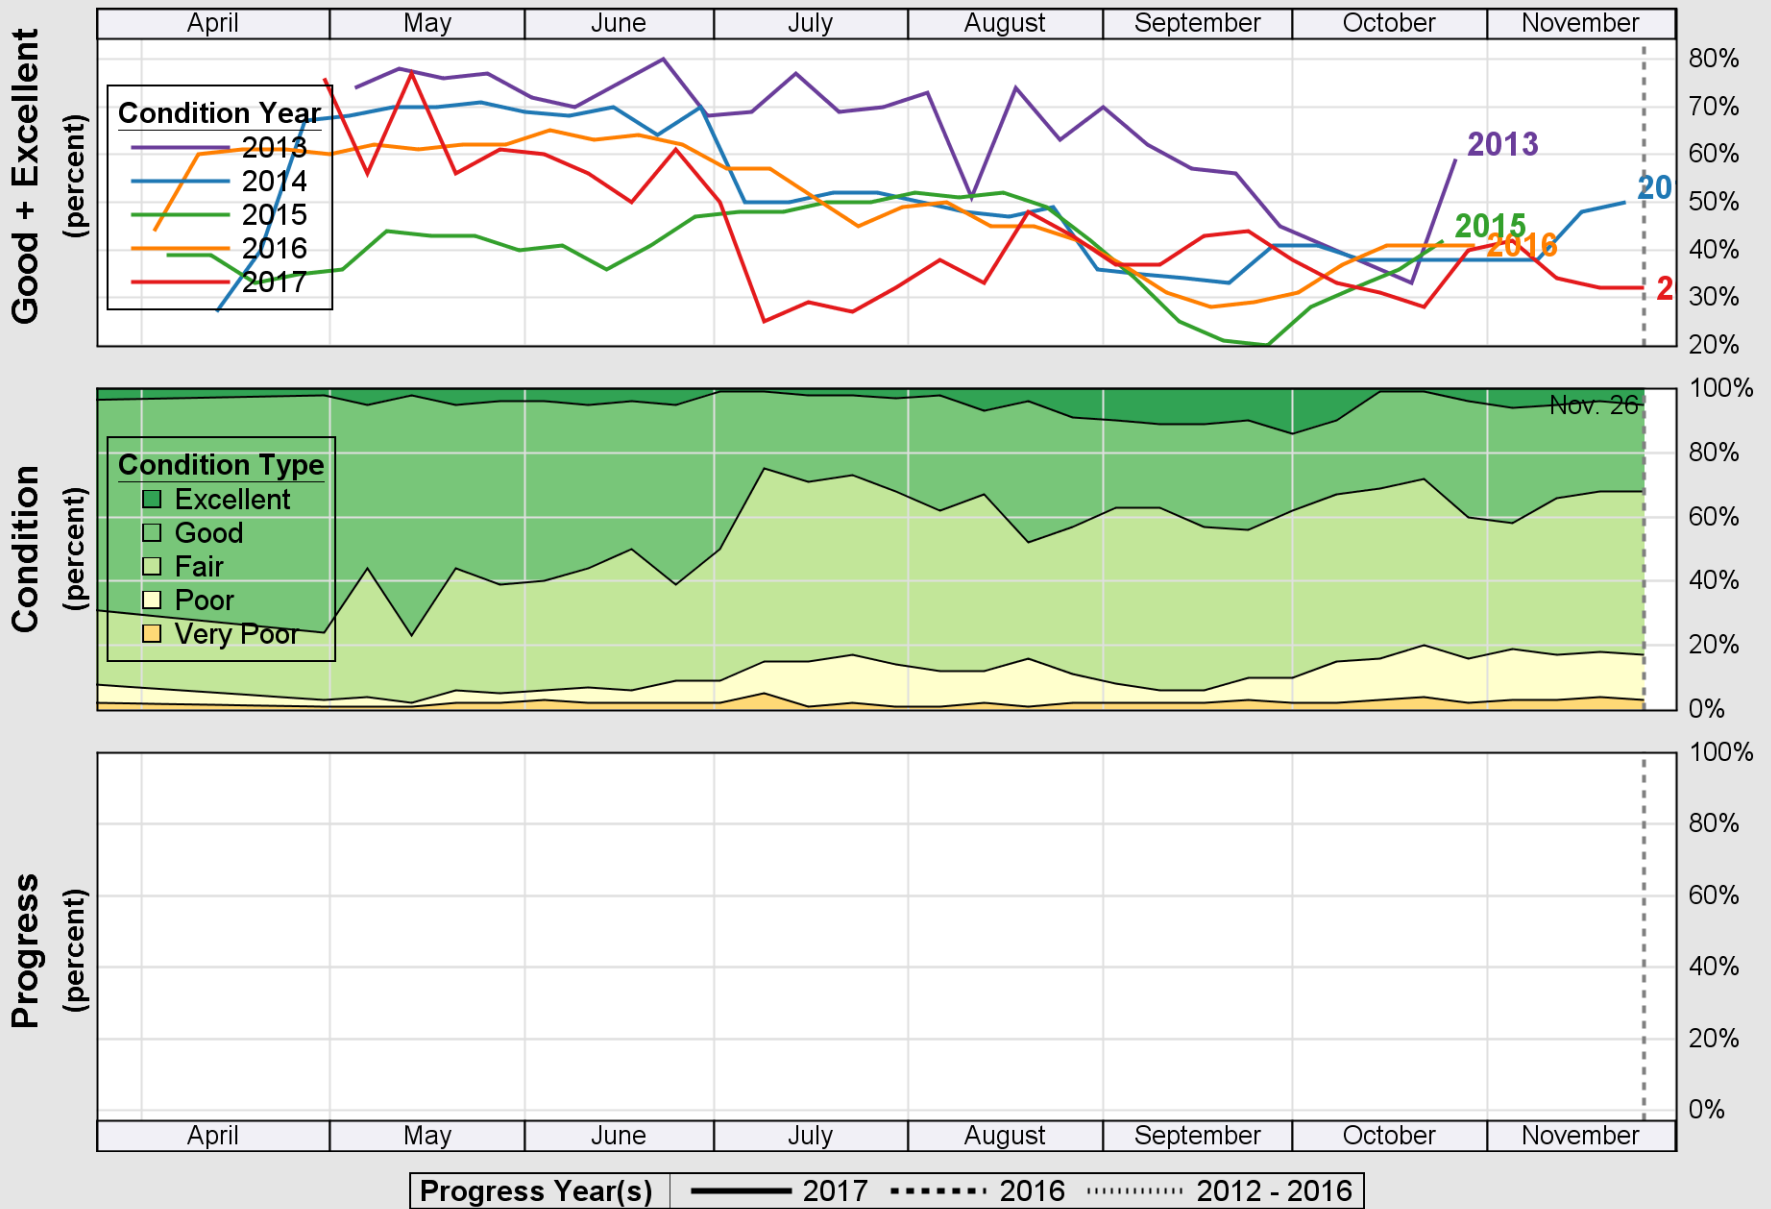

USDA

Crop Progress and Condition: Barley in Delaware , 2017

NASS

Source: National Agricultural Statistics Service (NASS), Crop Progress Report

USDA

Crop Progress and Condition: Corn in Delaware , 2017

NASS

Source: National Agricultural Statistics Service (NASS), Crop Progress Report

USDA

Crop Progress and Condition: Pasture and Range in Delaware , 2017

NASS

Source: National Agricultural Statistics Service (NASS), Crop Progress Report

USDA

Crop Progress and Condition: Soybeans in Delaware , 2017

NASS

Source: National Agricultural Statistics Service (NASS), Crop Progress Report

USDA

Crop Progress and Condition: Winter Wheat in Delaware , 2017

NASS

Source: National Agricultural Statistics Service (NASS), Crop Progress Report