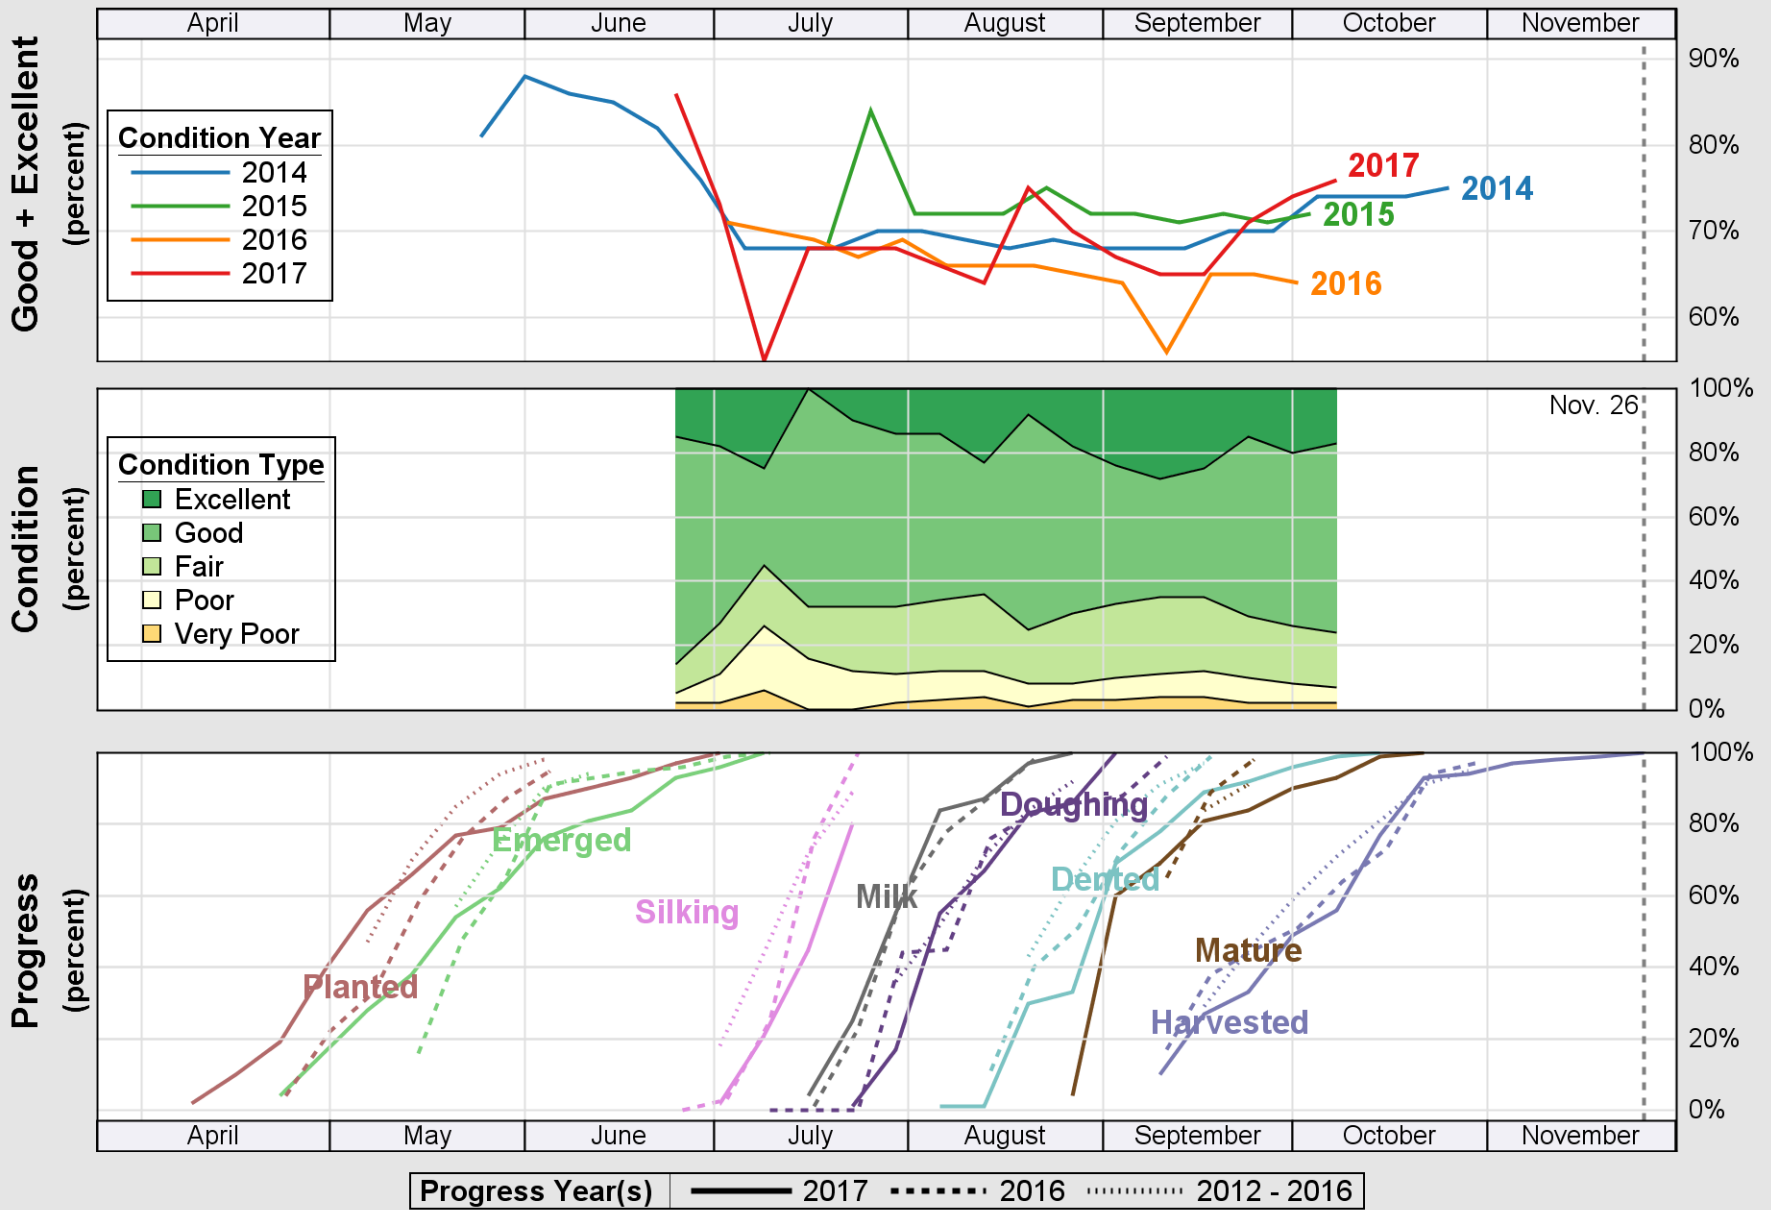

USDA

Crop Progress and Condition: Barley in Delaware , 2017

NASS

Source: National Agricultural Statistics Service (NASS), Crop Progress Report

USDA

Crop Progress and Condition: Corn in Delaware , 2017

NASS

Source: National Agricultural Statistics Service (NASS), Crop Progress Report

USDA

Crop Progress and Condition: Pasture and Range in Delaware , 2017

NASS

Source: National Agricultural Statistics Service (NASS), Crop Progress Report

USDA

Crop Progress and Condition: Soybeans in Delaware , 2017

NASS

Source: National Agricultural Statistics Service (NASS), Crop Progress Report

USDA

Crop Progress and Condition: Winter Wheat in Delaware , 2017

NASS

Source: National Agricultural Statistics Service (NASS), Crop Progress Report