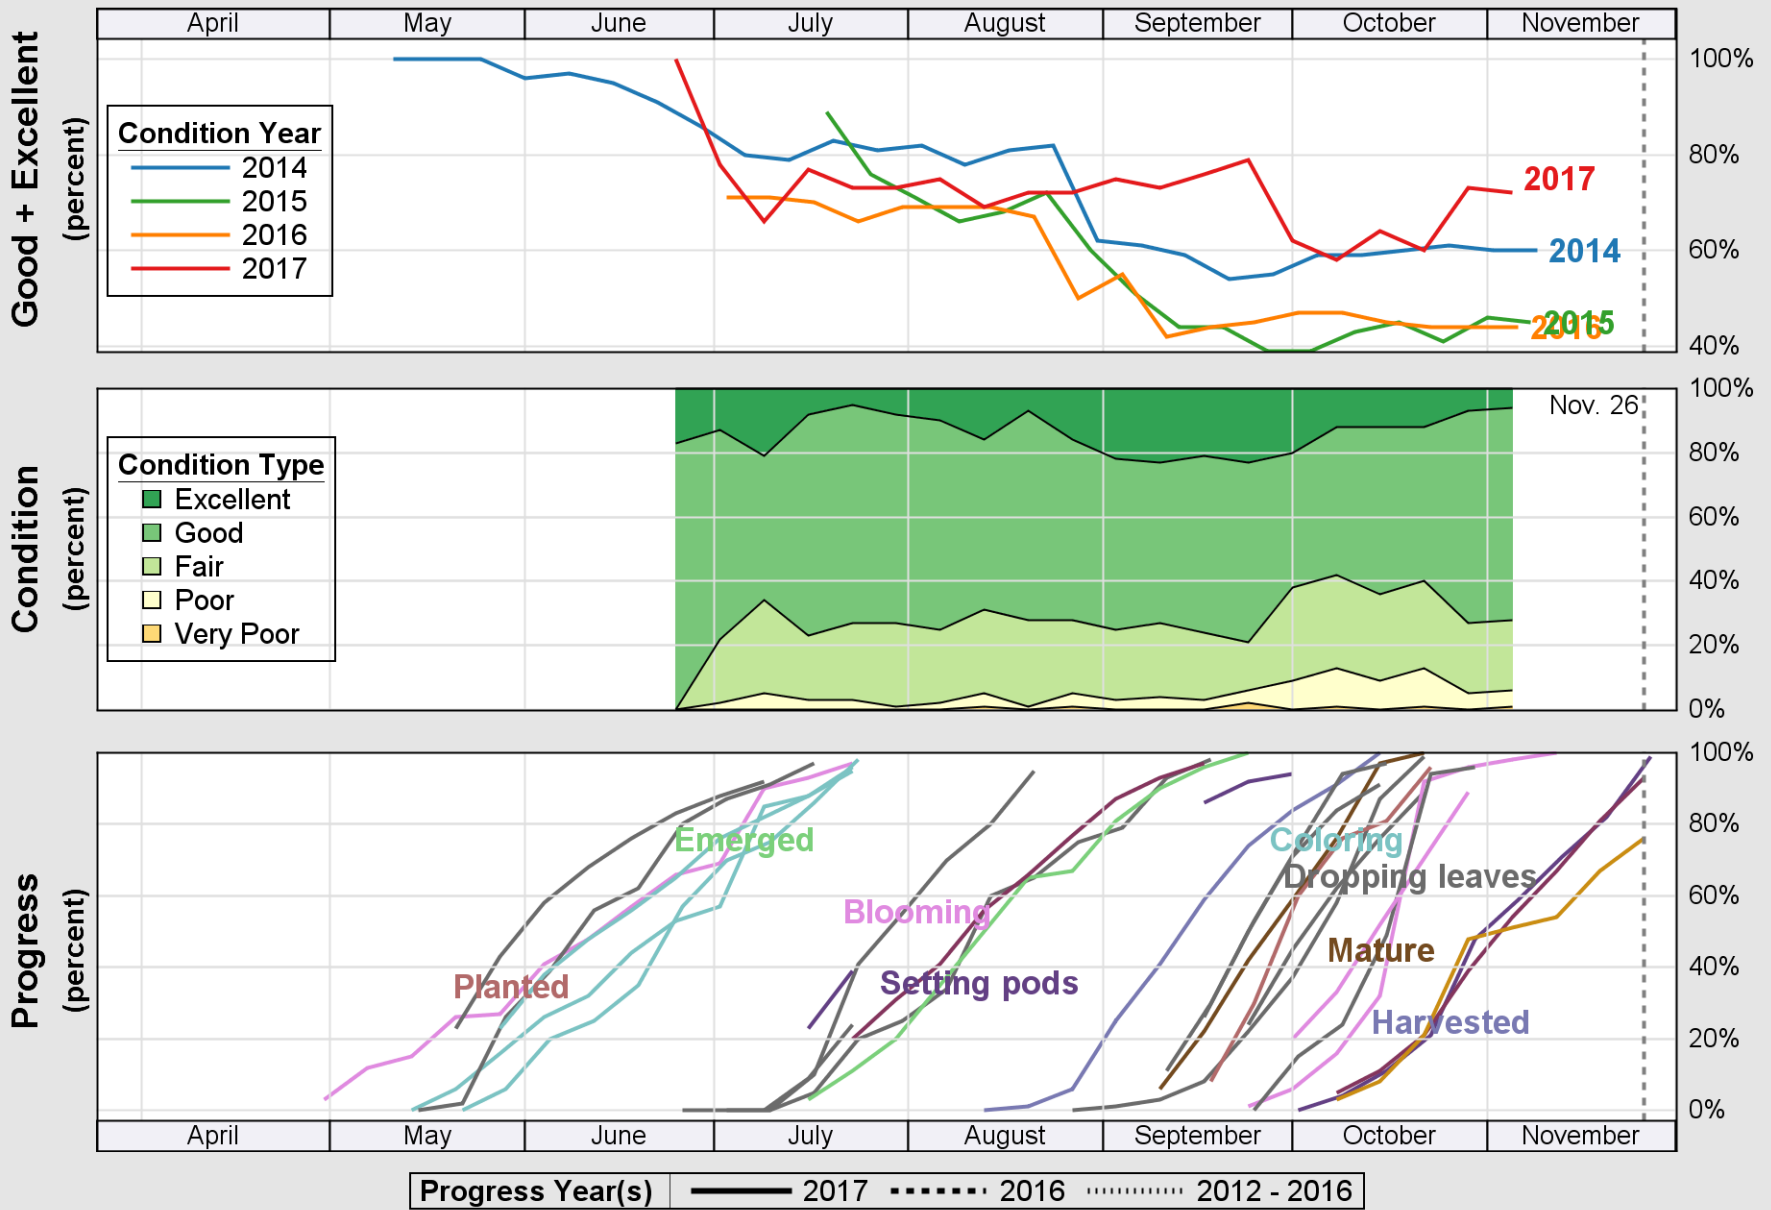

USDA

Crop Progress and Condition: Pasture and Range in Delaware , 2017

NASS

Source: National Agricultural Statistics Service (NASS), Crop Progress Report

USDA

Crop Progress and Condition: Soybeans in Delaware , 2017

NASS

Source: National Agricultural Statistics Service (NASS), Crop Progress Report

USDA

Crop Progress and Condition: Winter Wheat in Delaware , 2017

NASS

Source: National Agricultural Statistics Service (NASS), Crop Progress Report