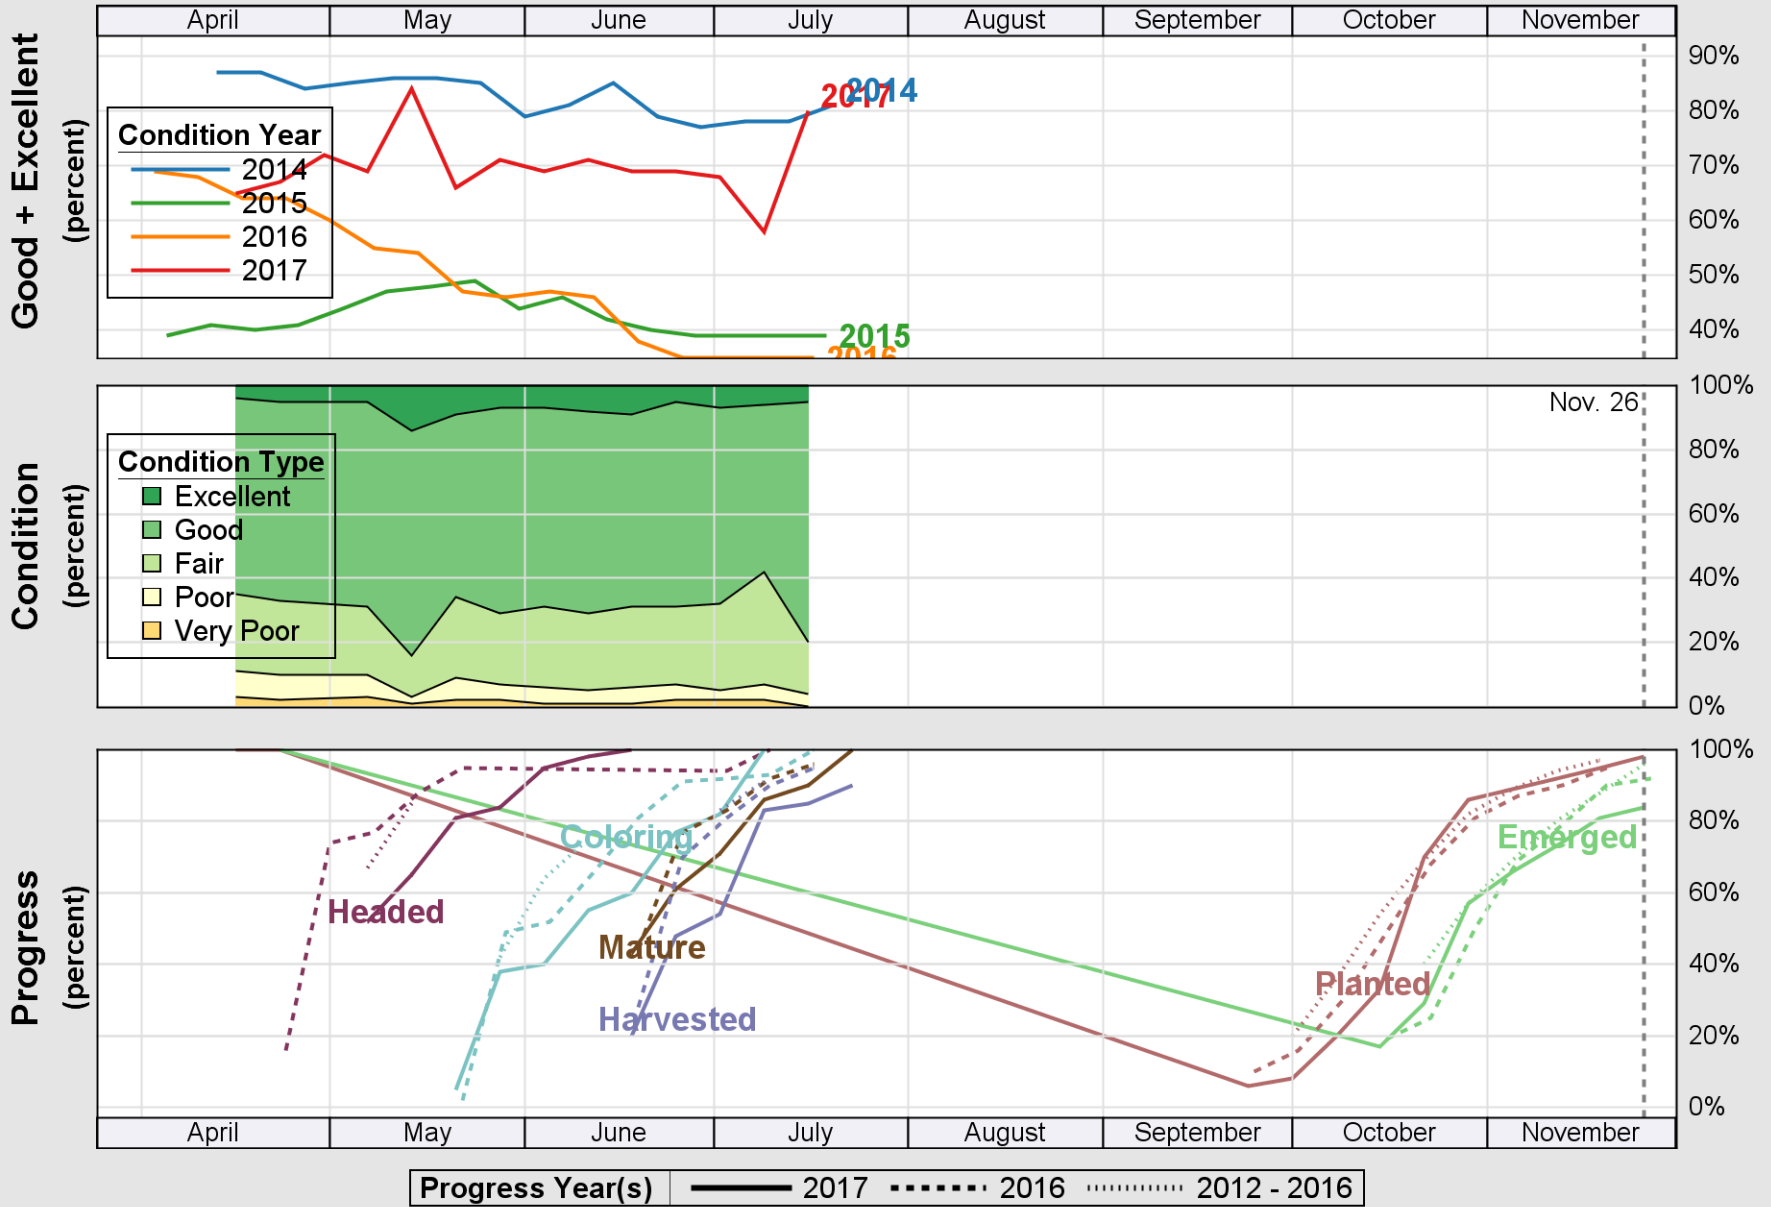

USDA

Crop Progress and Condition: Barley in Delaware , 2017

NASS

Source: National Agricultural Statistics Service (NASS), Crop Progress Report

USDA

Crop Progress and Condition: Corn in Delaware , 2017

NASS

Source: National Agricultural Statistics Service (NASS), Crop Progress Report

USDA

Crop Progress and Condition: Pasture and Range in Delaware , 2017

NASS

Source: National Agricultural Statistics Service (NASS), Crop Progress Report

USDA

Crop Progress and Condition: Soybeans in Delaware , 2017

NASS

Source: National Agricultural Statistics Service (NASS), Crop Progress Report

USDA

Crop Progress and Condition: Winter Wheat in Delaware , 2017

NASS

Source: National Agricultural Statistics Service (NASS), Crop Progress Report