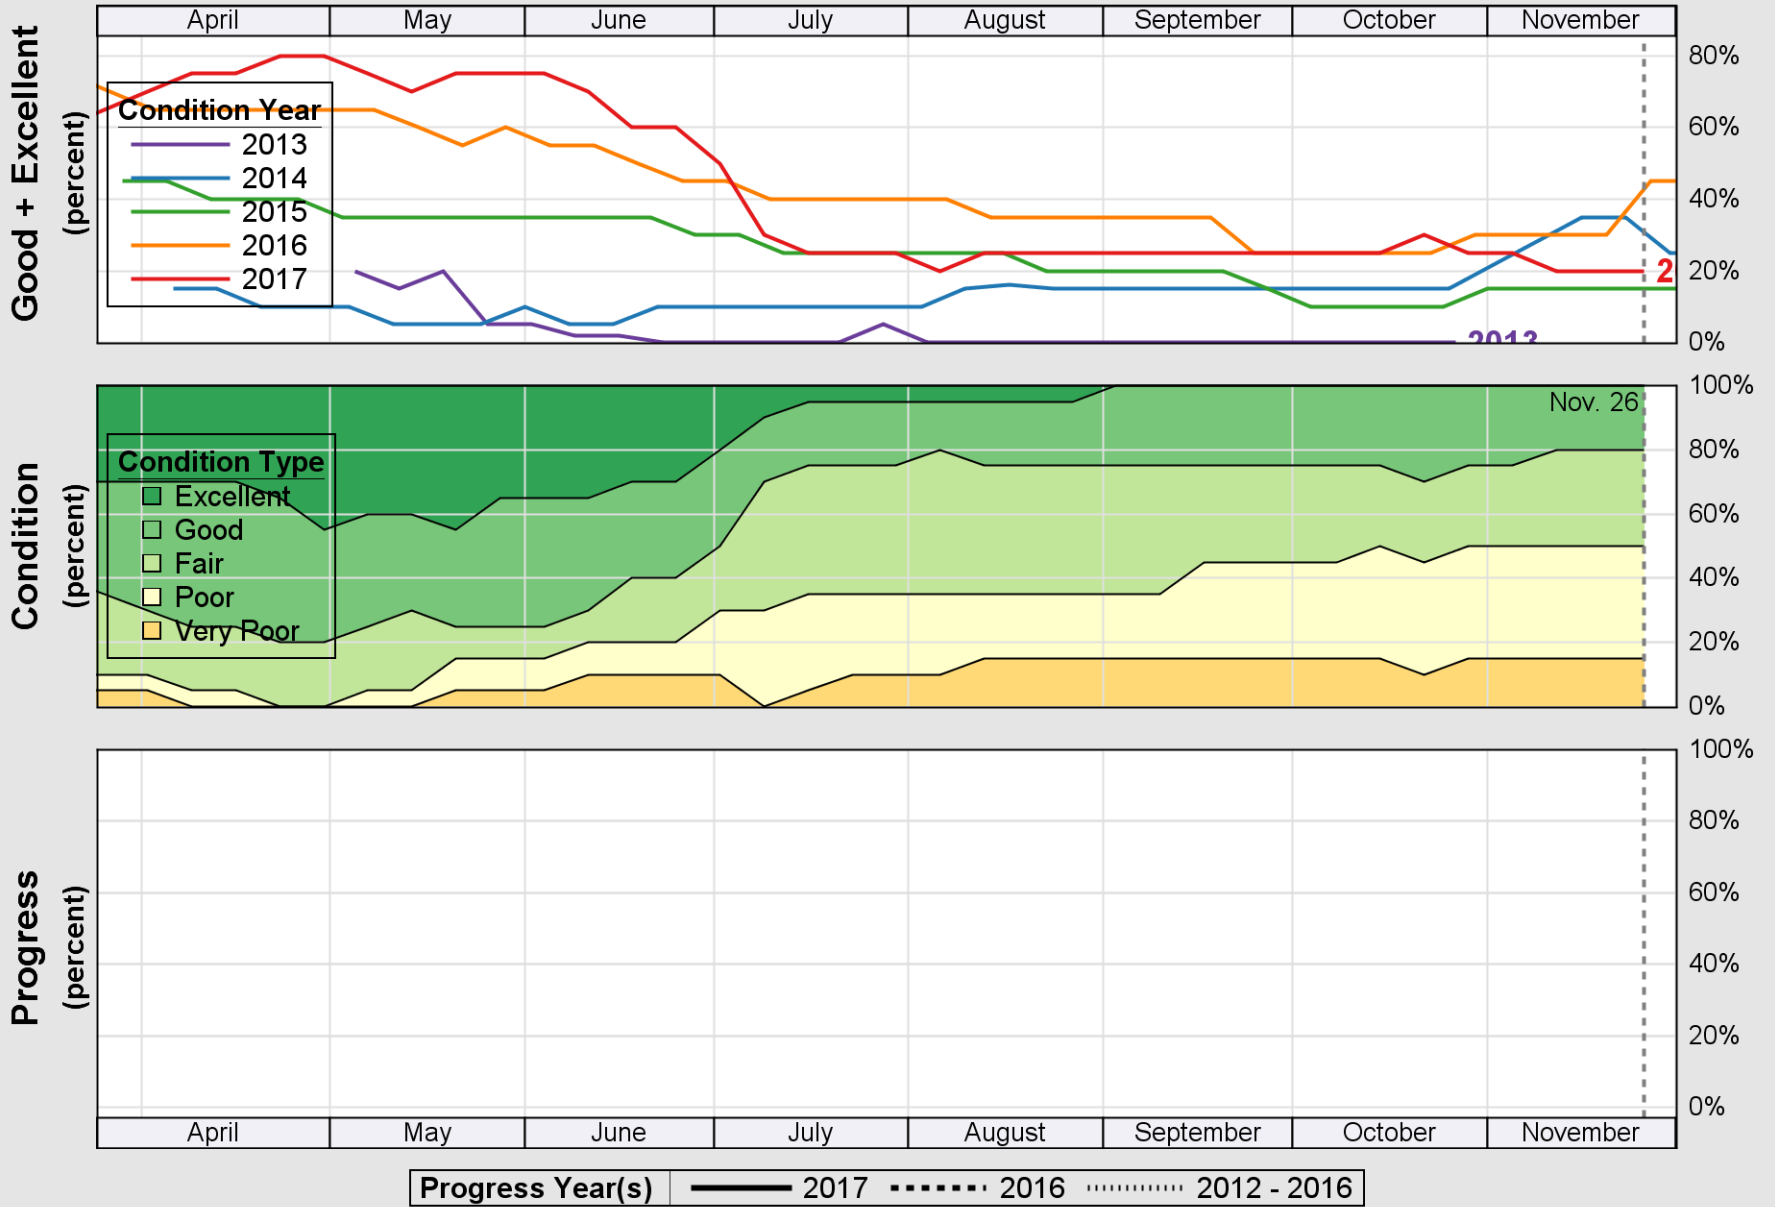

# Crop Progress and Condition: Cotton in California , 2017

NASS

Source: National Agricultural Statistics Service (NASS), Crop Progress Report

USDA

# Crop Progress and Condition: Pasture and Range in California , 2017

NASS

Source: National Agricultural Statistics Service (NASS), Crop Progress Report

USDA