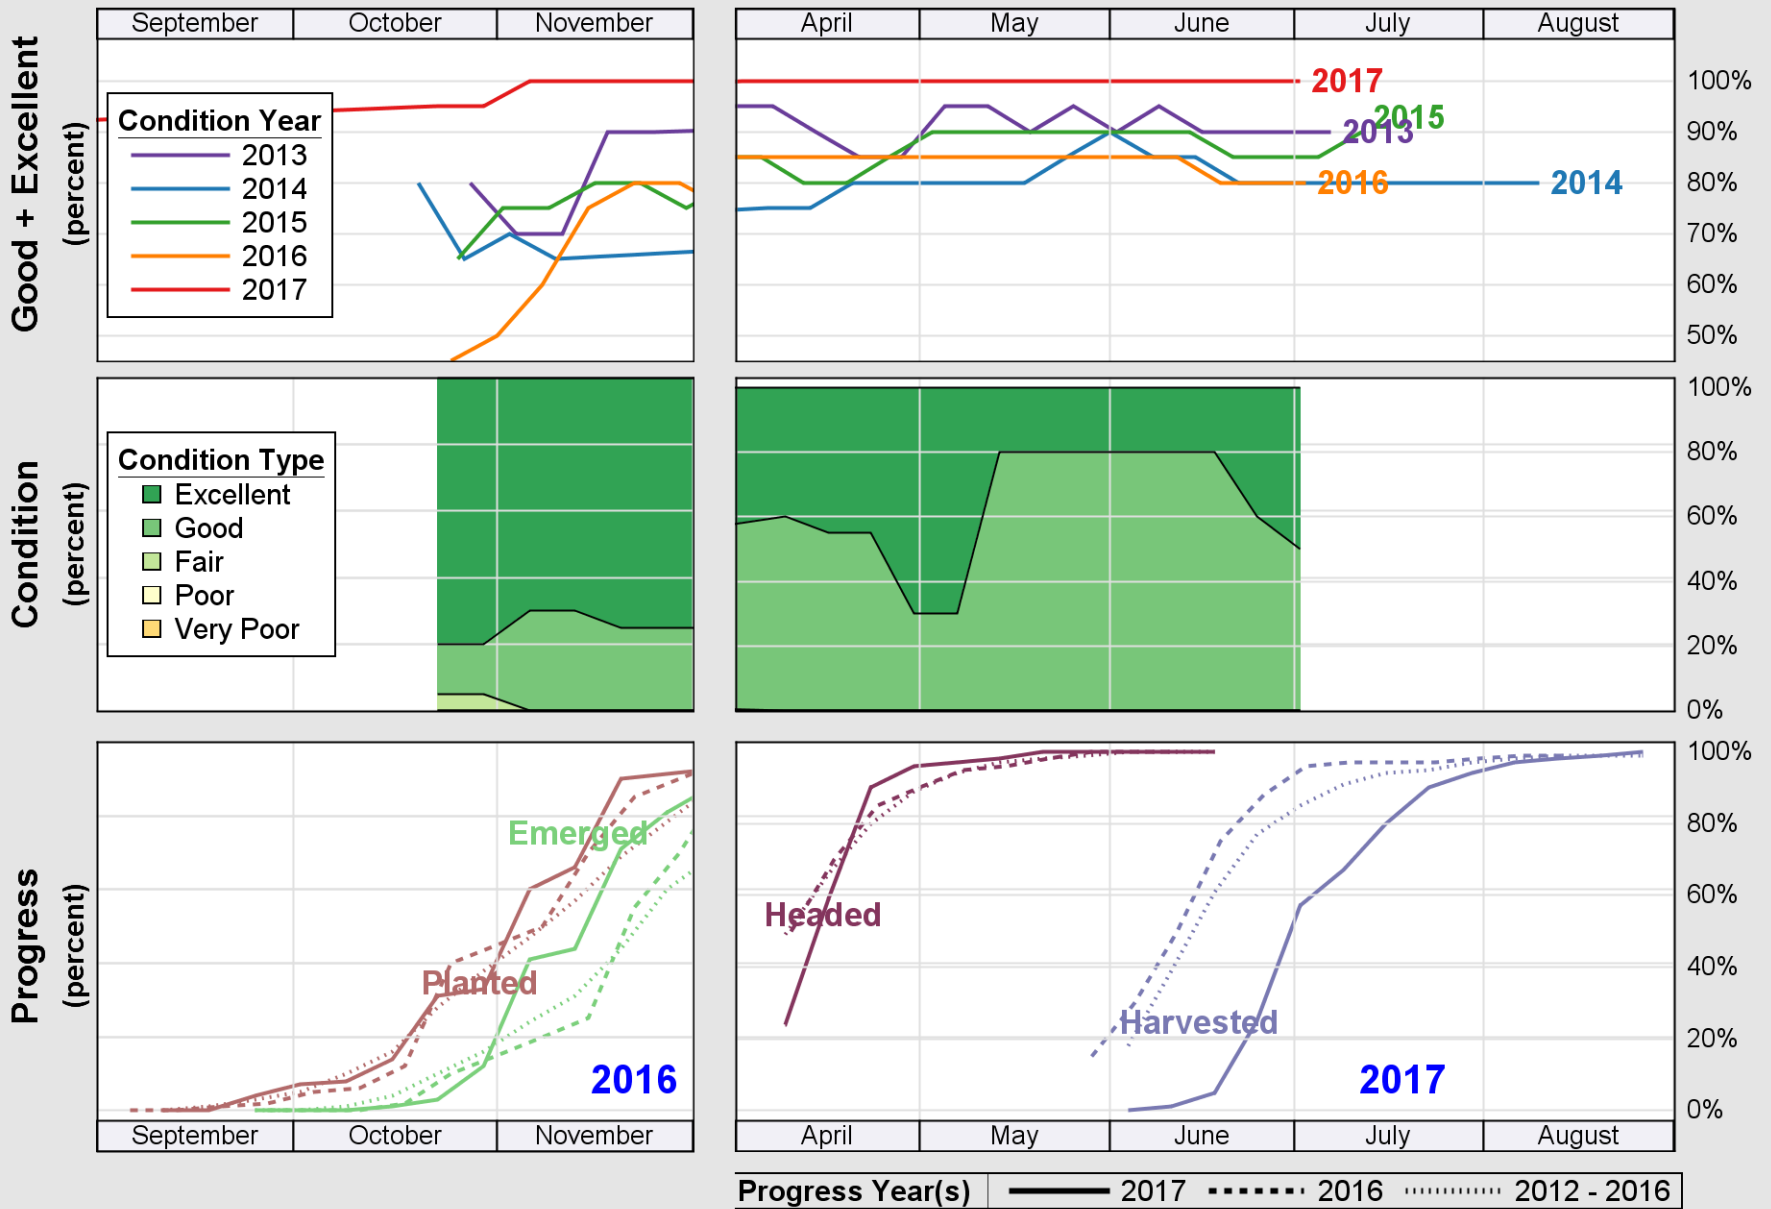

# Crop Progress and Condition: Pasture and Range in California , 2017

NASS

Source: National Agricultural Statistics Service (NASS), Crop Progress Report

USDA

# Crop Progress and Condition: Rice in California , 2017

NASS

Source: National Agricultural Statistics Service (NASS), Crop Progress Report

USDA

# Crop Progress and Condition: Winter Wheat in California , 2017

NASS

Source: National Agricultural Statistics Service (NASS), Crop Progress Report