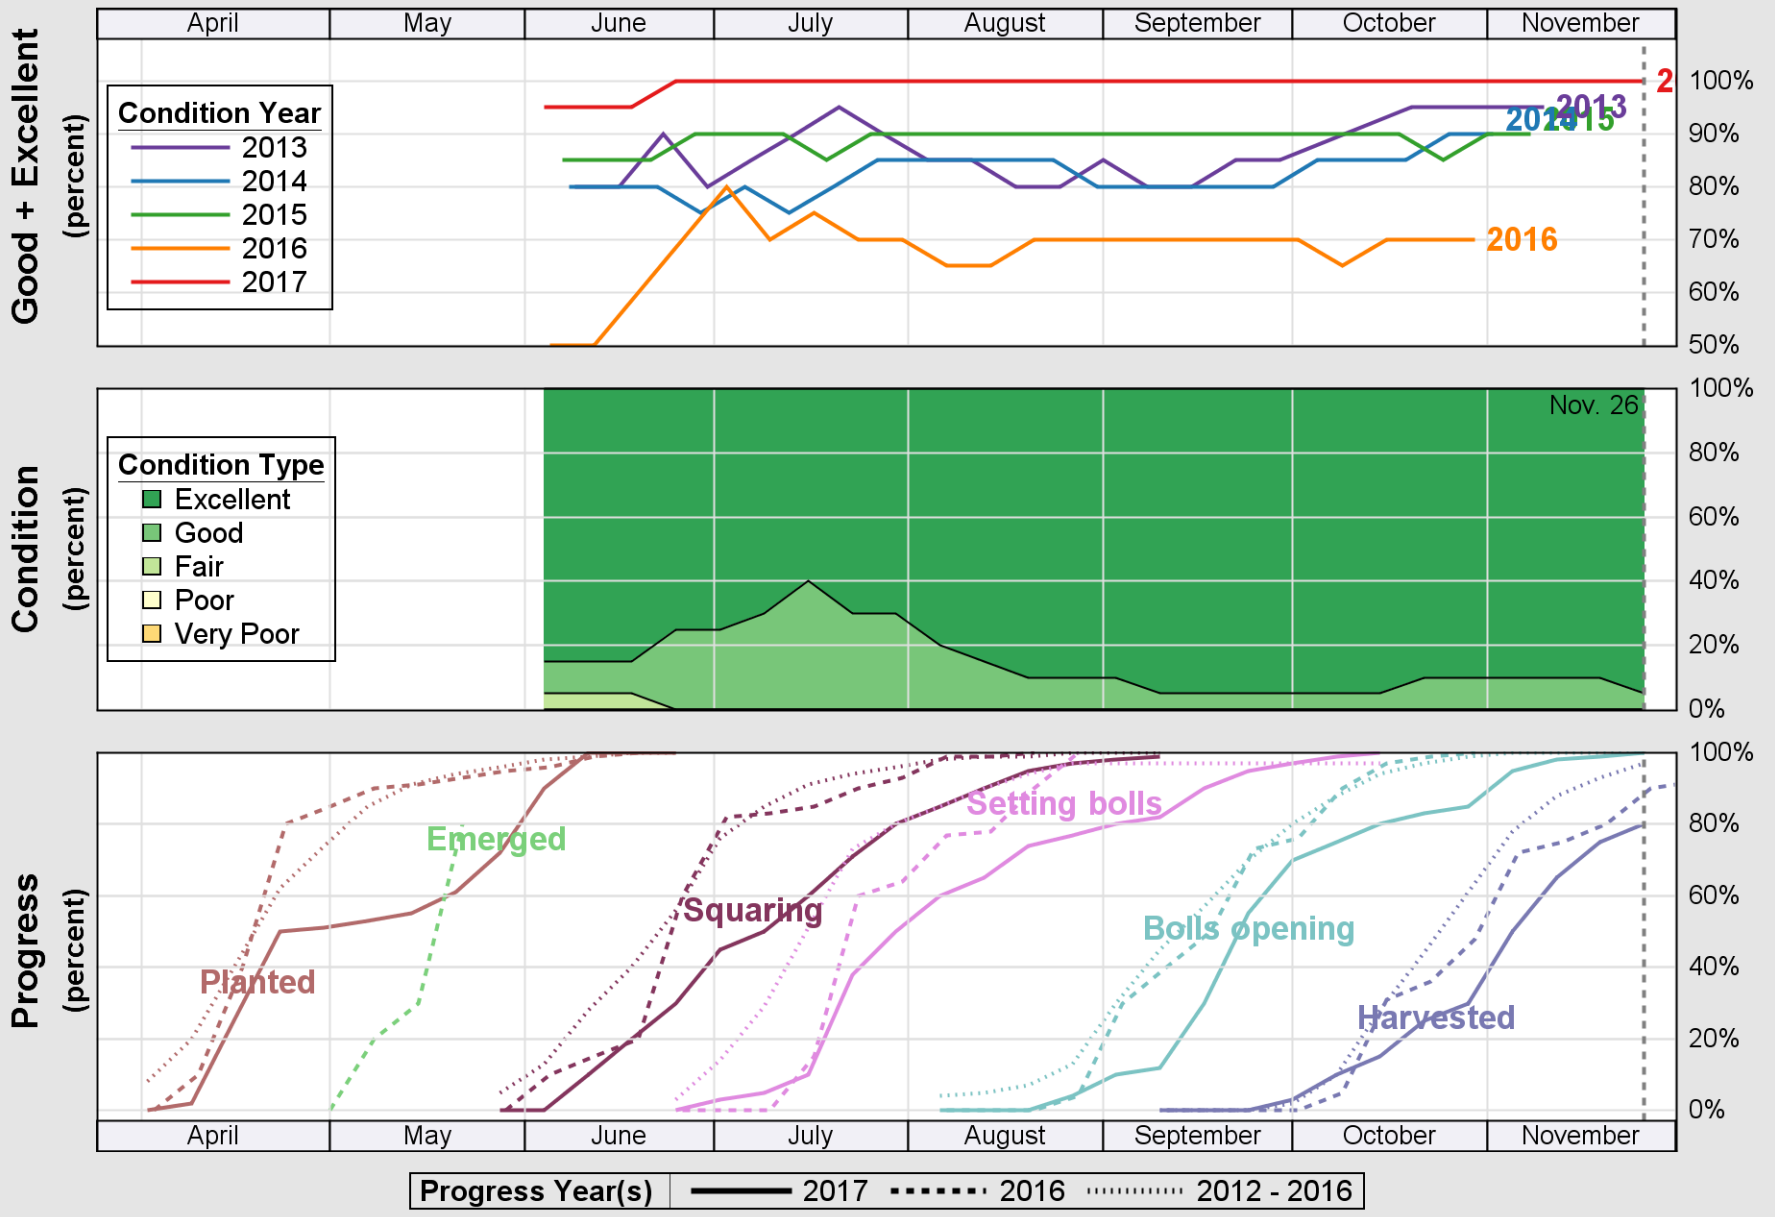

# Crop Progress and Condition: Cotton in California , 2017

NASS

Source: National Agricultural Statistics Service (NASS), Crop Progress Report

USDA

# Crop Progress and Condition: Pasture and Range in California , 2017

NASS

Source: National Agricultural Statistics Service (NASS), Crop Progress Report

USDA

# Crop Progress and Condition: Rice in California , 2017

NASS

Source: National Agricultural Statistics Service (NASS), Crop Progress Report

USDA