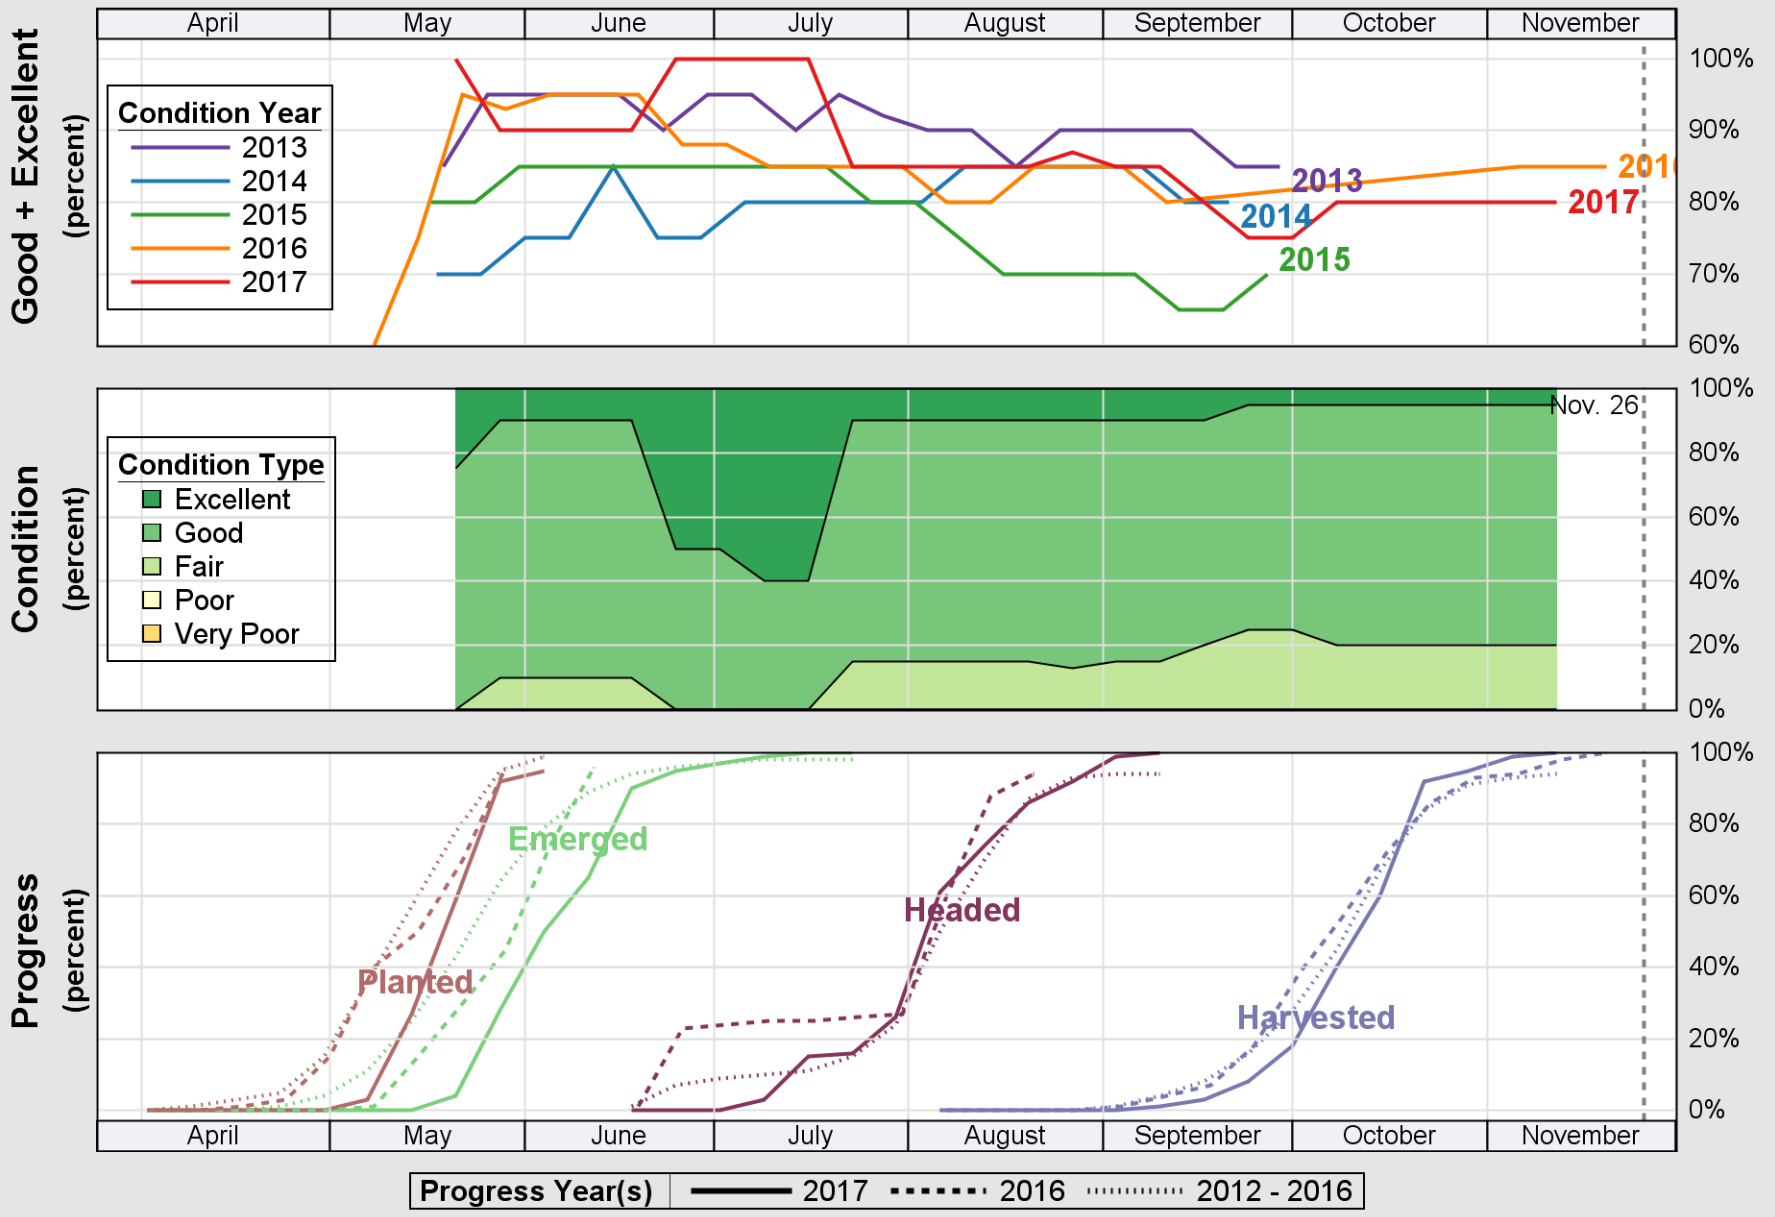

# Crop Progress and Condition: Pasture and Range in California , 2017

NASS

Source: National Agricultural Statistics Service (NASS), Crop Progress Report

USDA

# Crop Progress and Condition: Rice in California , 2017

NASS

Source: National Agricultural Statistics Service (NASS), Crop Progress Report

USDA