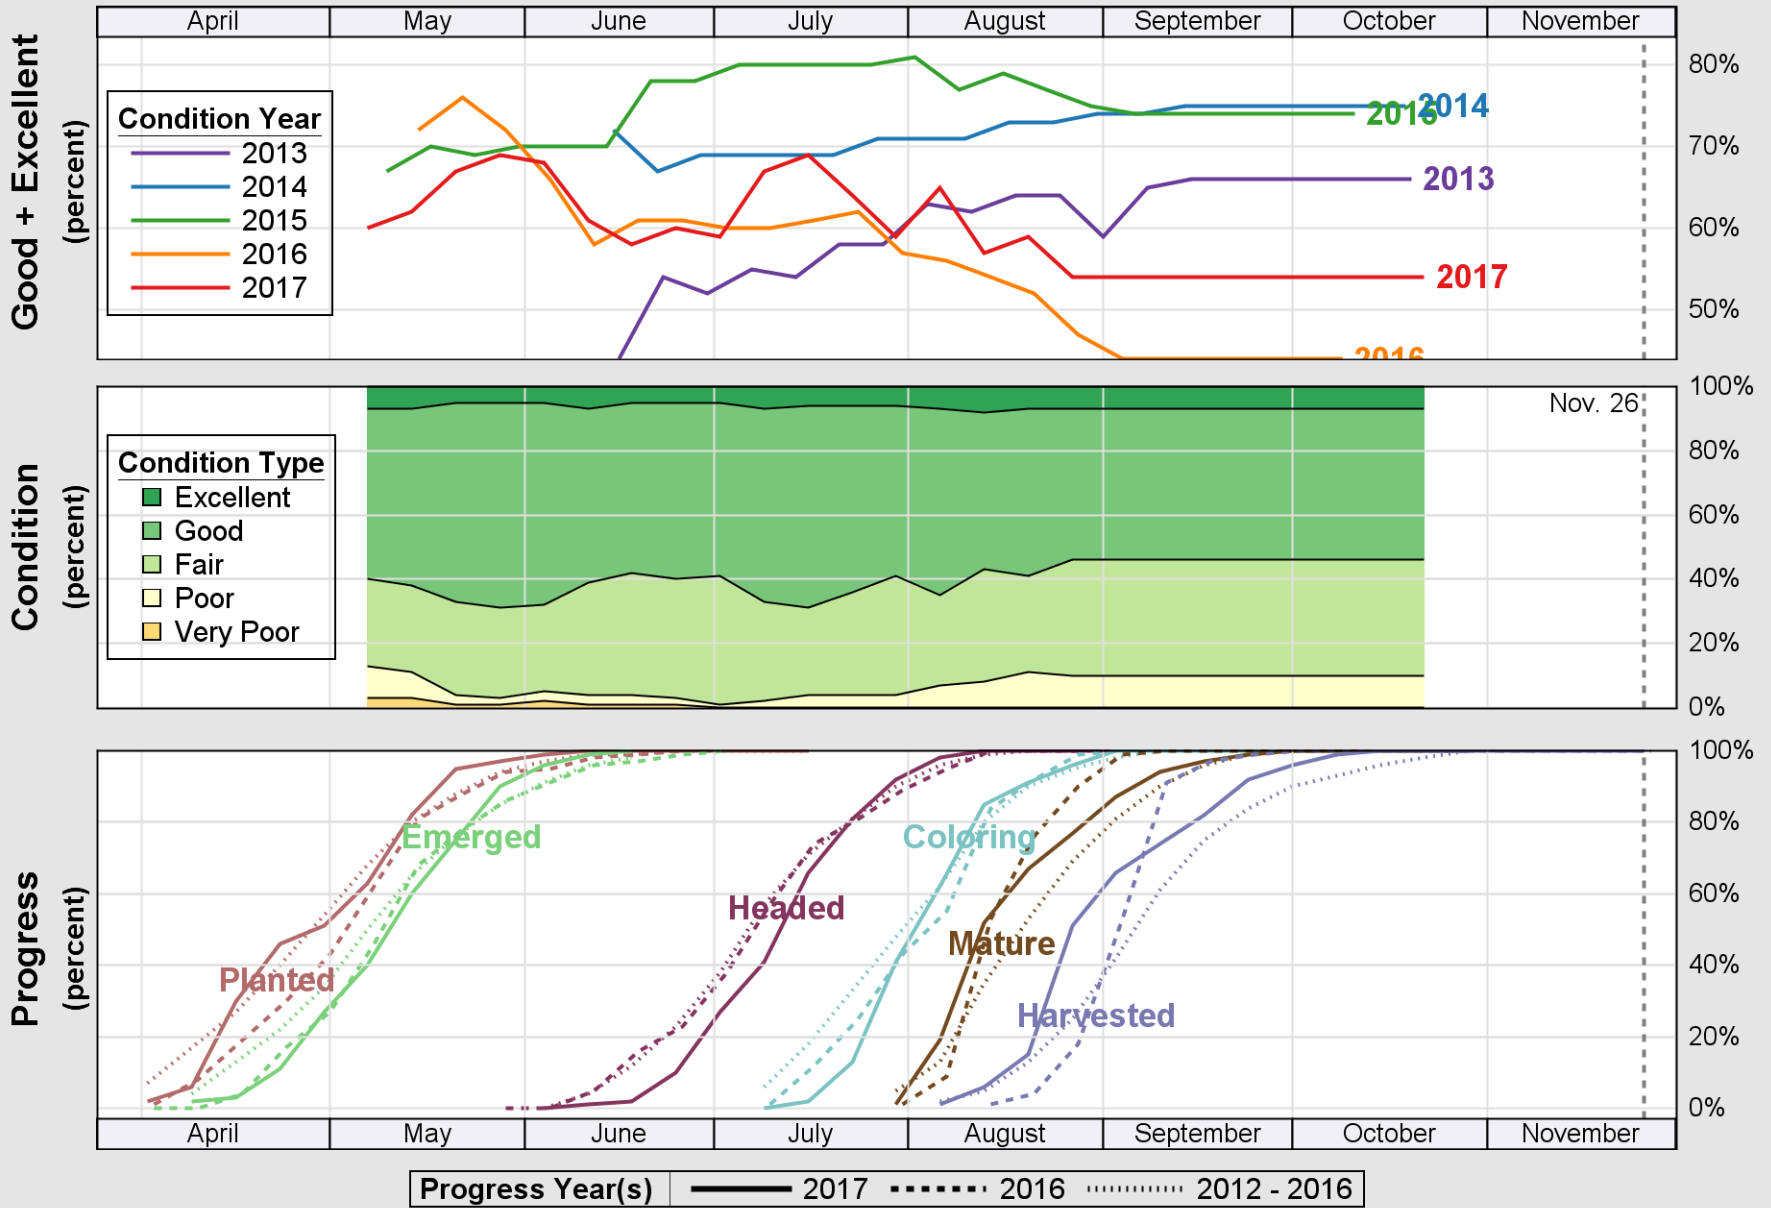

USDA

Crop Progress and Condition: Sorghum in Arkansas , 2017

NASS

Source: National Agricultural Statistics Service (NASS), Crop Progress Report