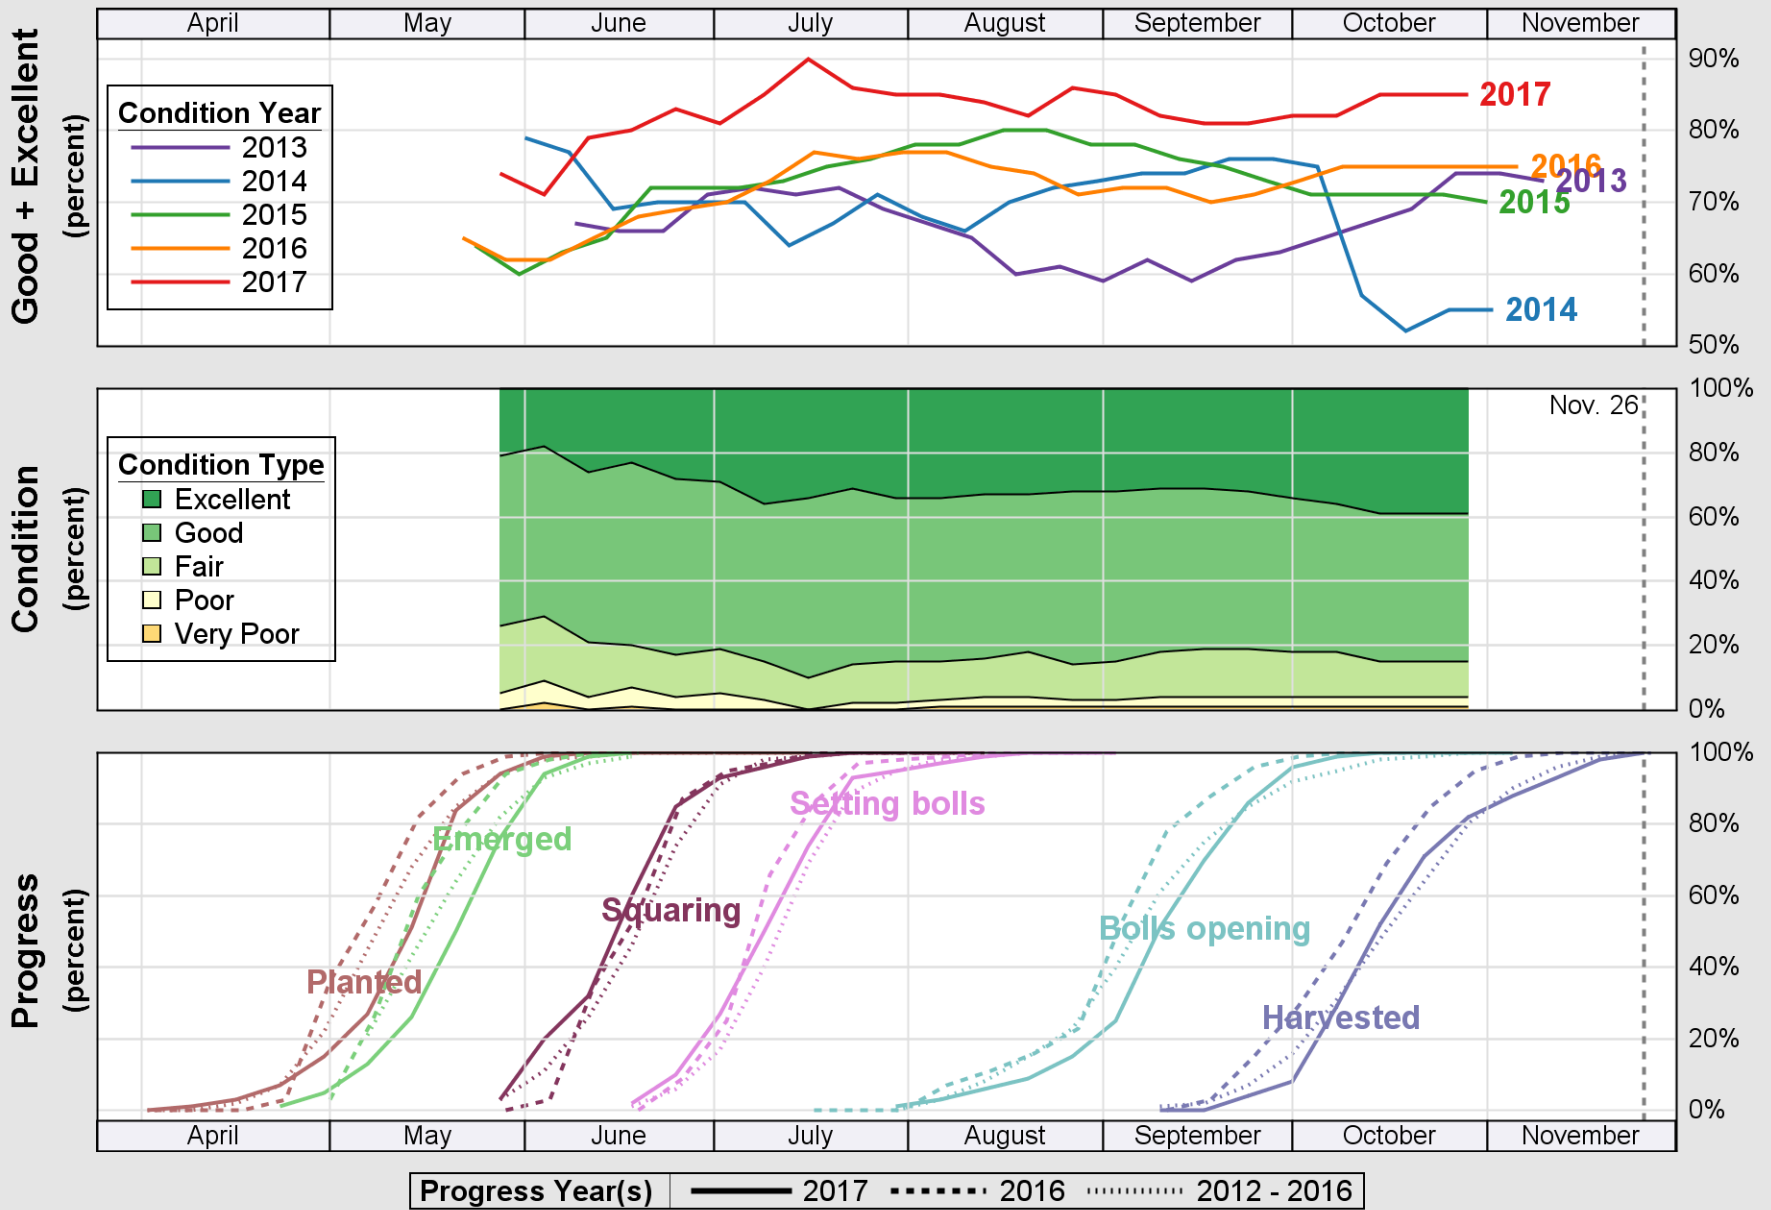

USDA

Crop Progress and Condition: Corn in Arkansas , 2017

NASS

Source: National Agricultural Statistics Service (NASS), Crop Progress Report

USDA

Crop Progress and Condition: Cotton in Arkansas , 2017

NASS

Source: National Agricultural Statistics Service (NASS), Crop Progress Report

USDA

Crop Progress and Condition: Pasture and Range in Arkansas, 2017

NASS

Source: National Agricultural Statistics Service (NASS), Crop Progress Report

USDA

Crop Progress and Condition: Peanuts in Arkansas , 2017

NASS

Source: National Agricultural Statistics Service (NASS), Crop Progress Report

USDA

Crop Progress and Condition: Rice in Arkansas , 2017

NASS

Source: National Agricultural Statistics Service (NASS), Crop Progress Report