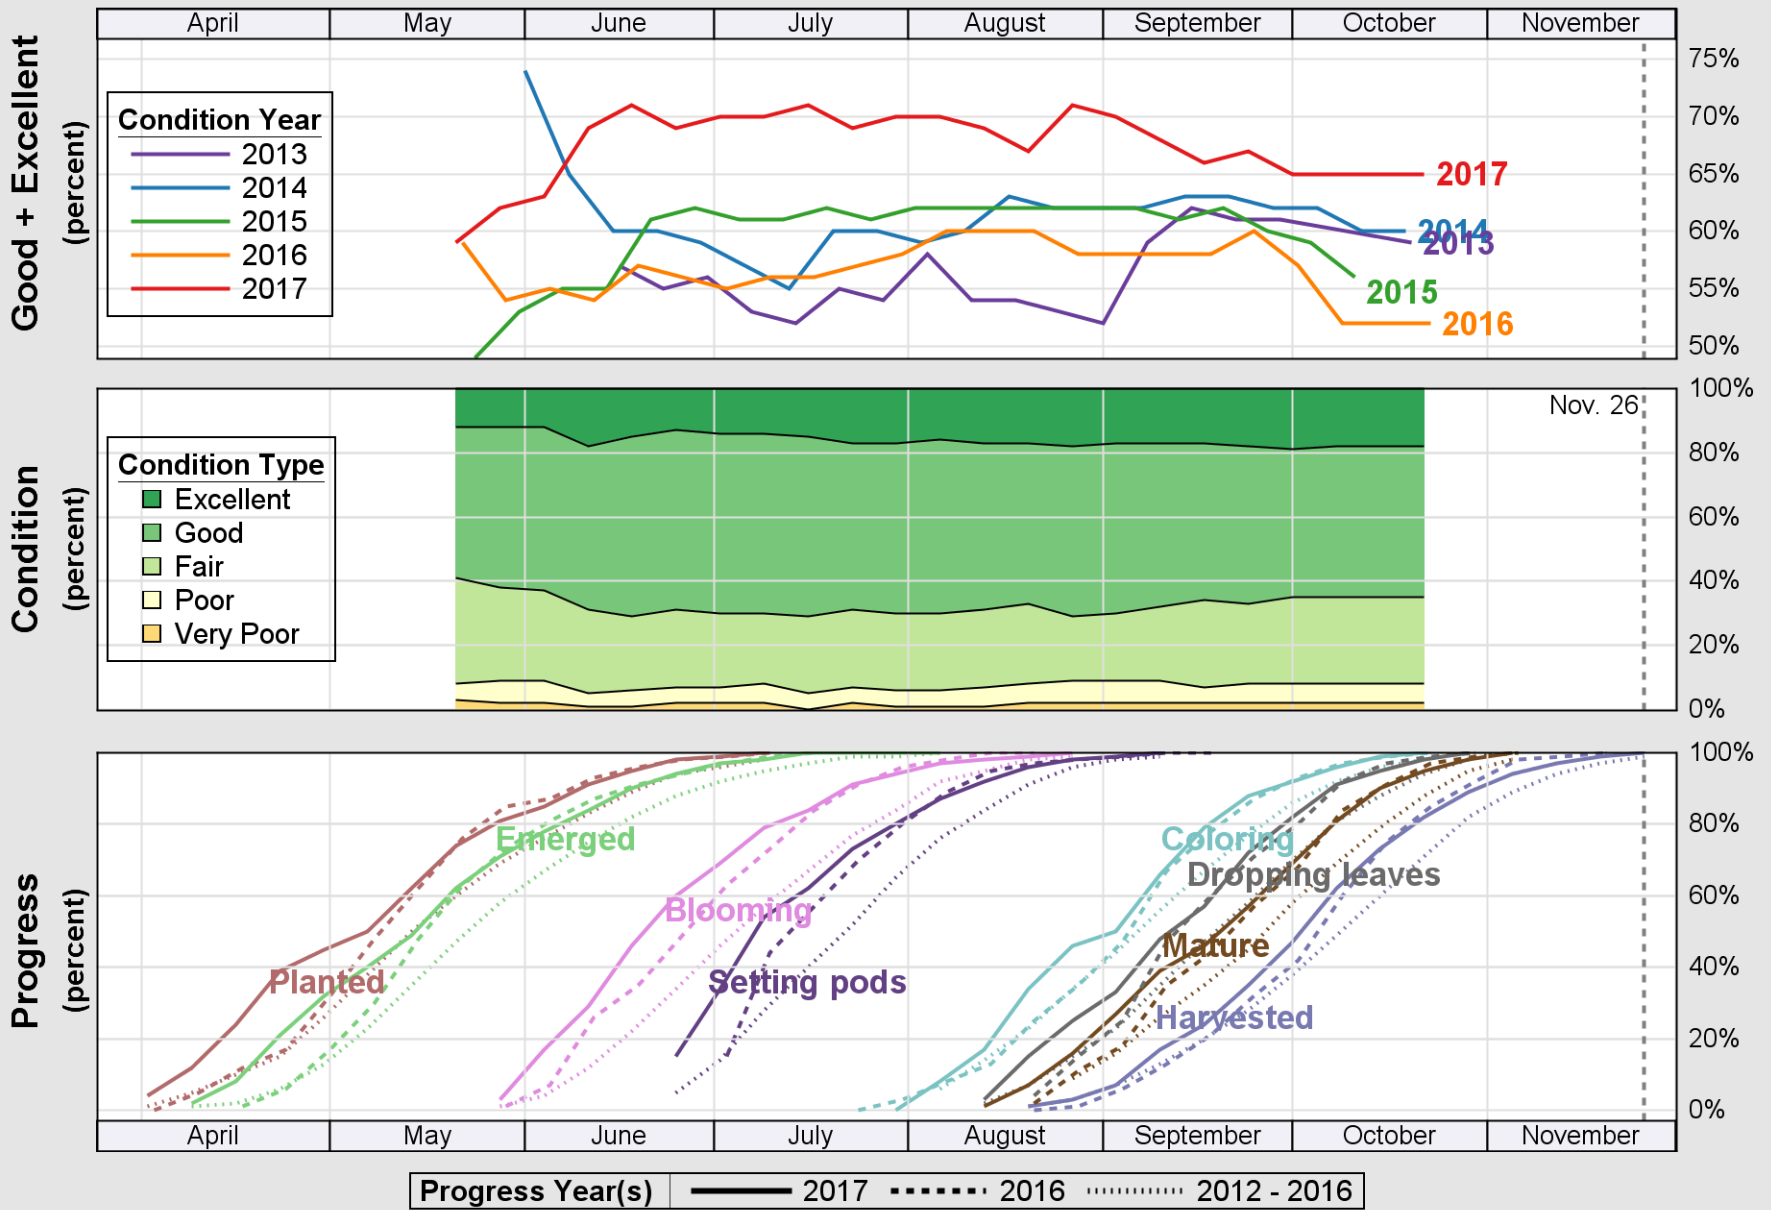

USDA

Crop Progress and Condition: Soybeans in Arkansas , 2017

NASS

Source: National Agricultural Statistics Service (NASS), Crop Progress Report