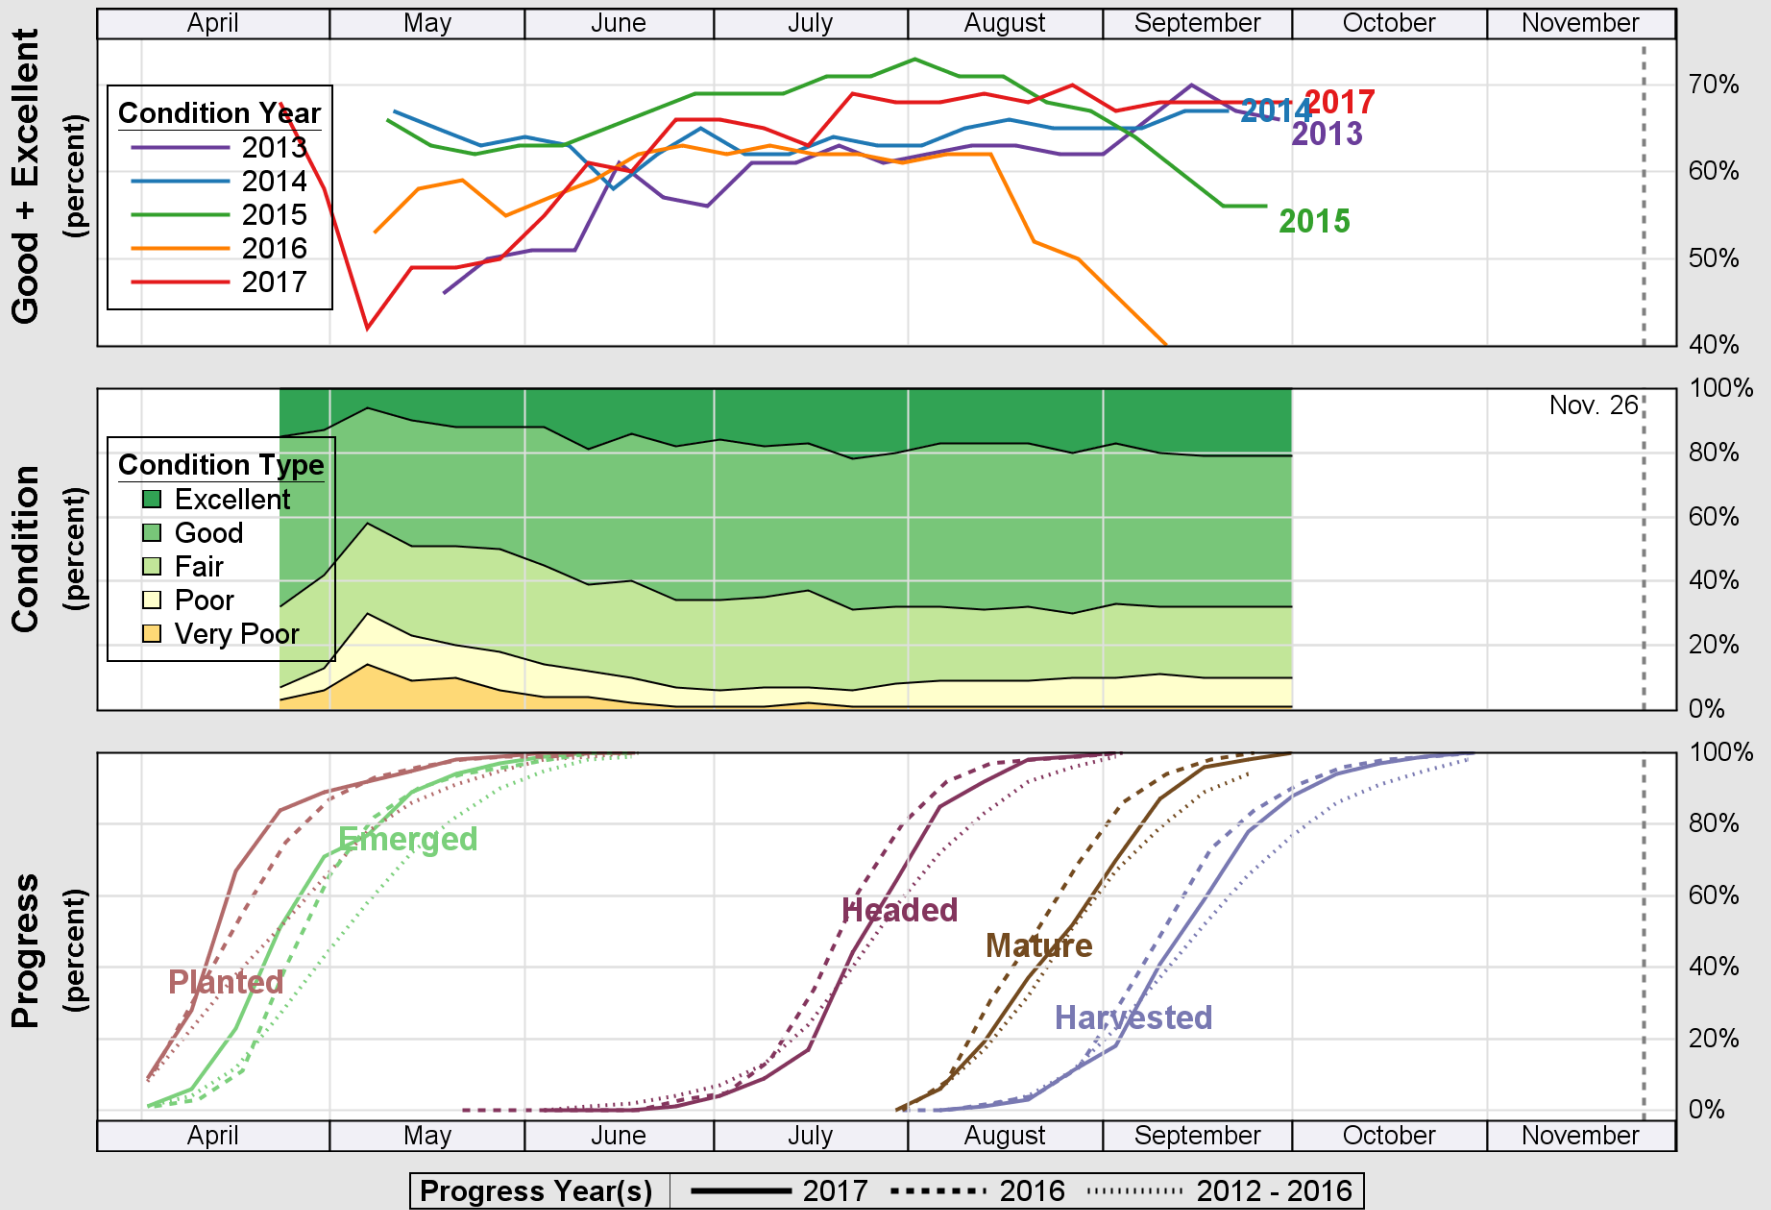

NASS

Source: National Agricultural Statistics Service (NASS), Crop Progress Report

USDA

Crop Progress and Condition: Rice in Arkansas , 2017

NASS

Source: National Agricultural Statistics Service (NASS), Crop Progress Report