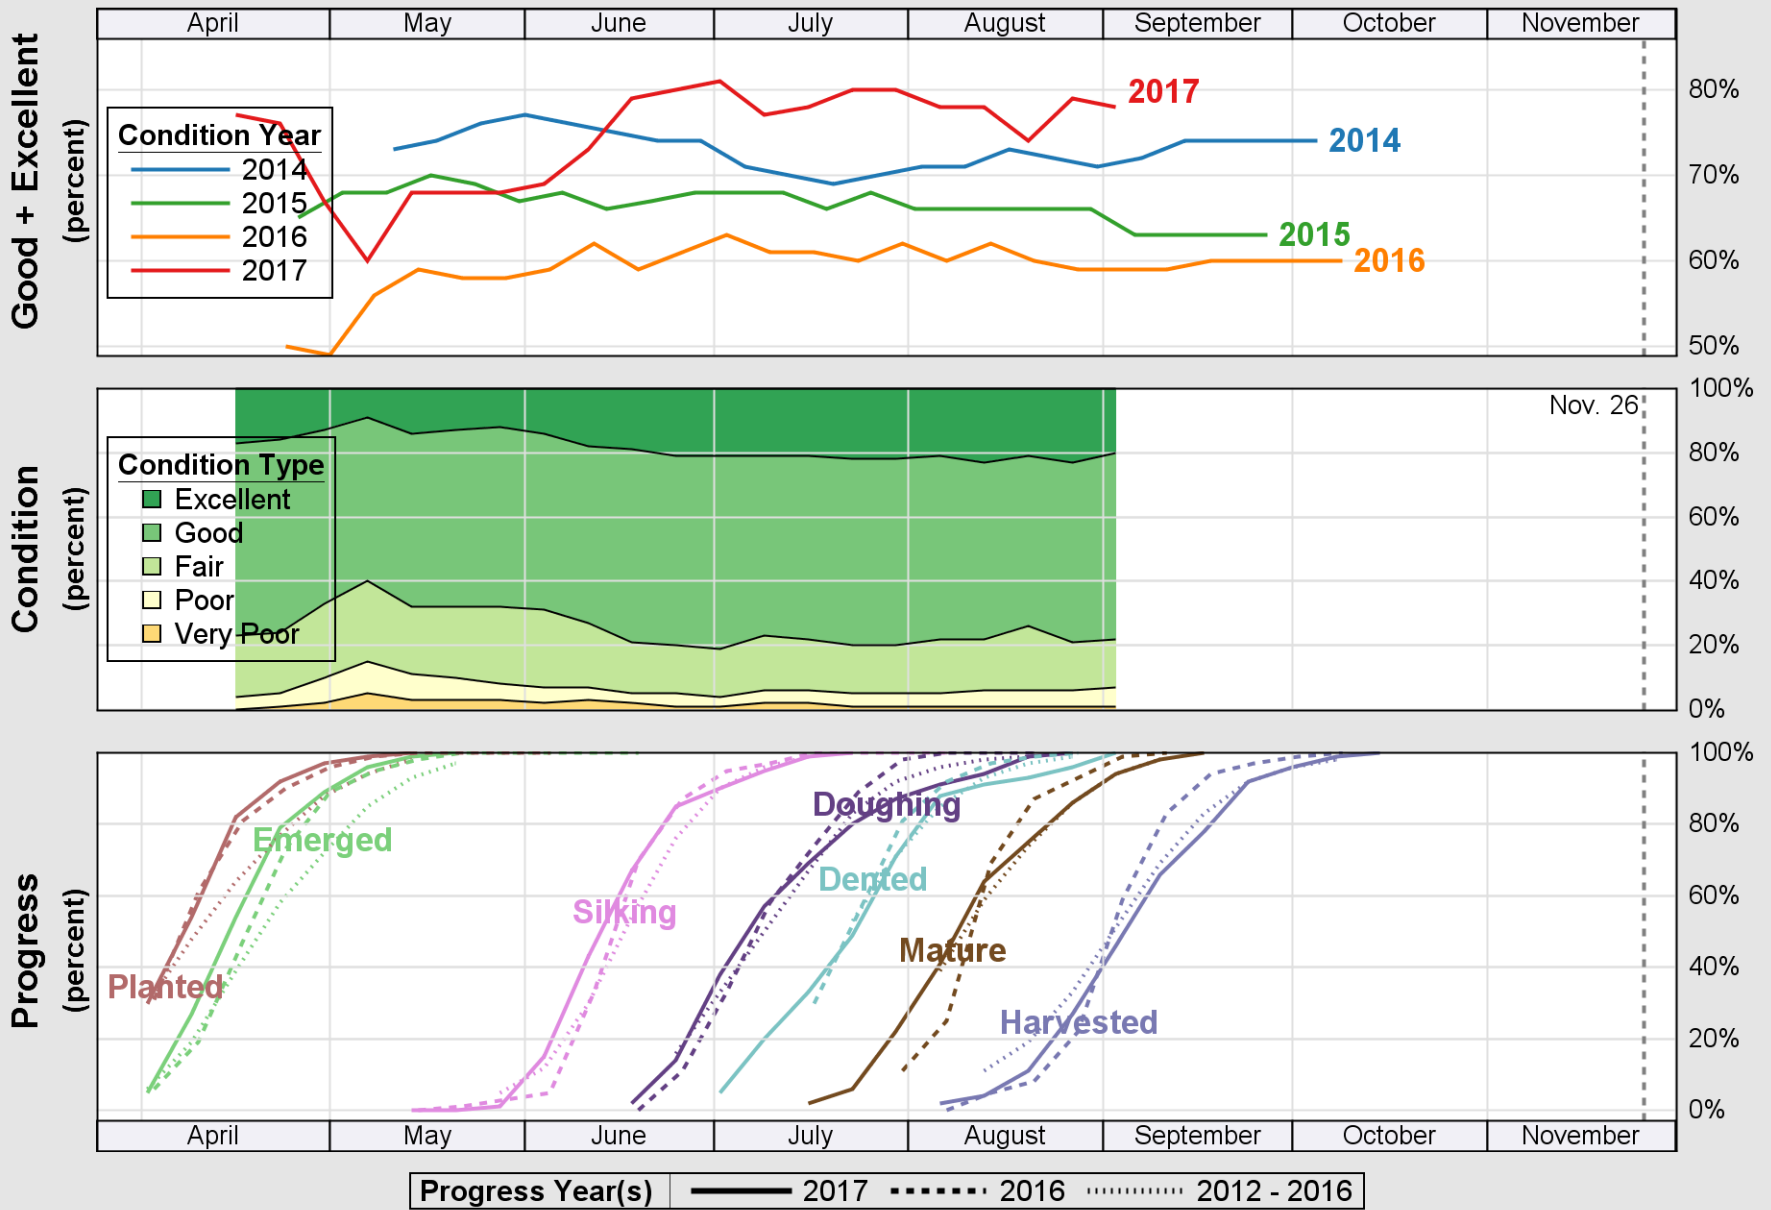

USDA

Crop Progress and Condition: Corn in Arkansas , 2017

NASS

Source: National Agricultural Statistics Service (NASS), Crop Progress Report

USDA

Crop Progress and Condition: Cotton in Arkansas , 2017

NASS

Source: National Agricultural Statistics Service (NASS), Crop Progress Report

USDA

Crop Progress and Condition: Pasture and Range in Arkansas, 2017

NASS

Source: National Agricultural Statistics Service (NASS), Crop Progress Report

USDA

Crop Progress and Condition: Peanuts in Arkansas , 2017