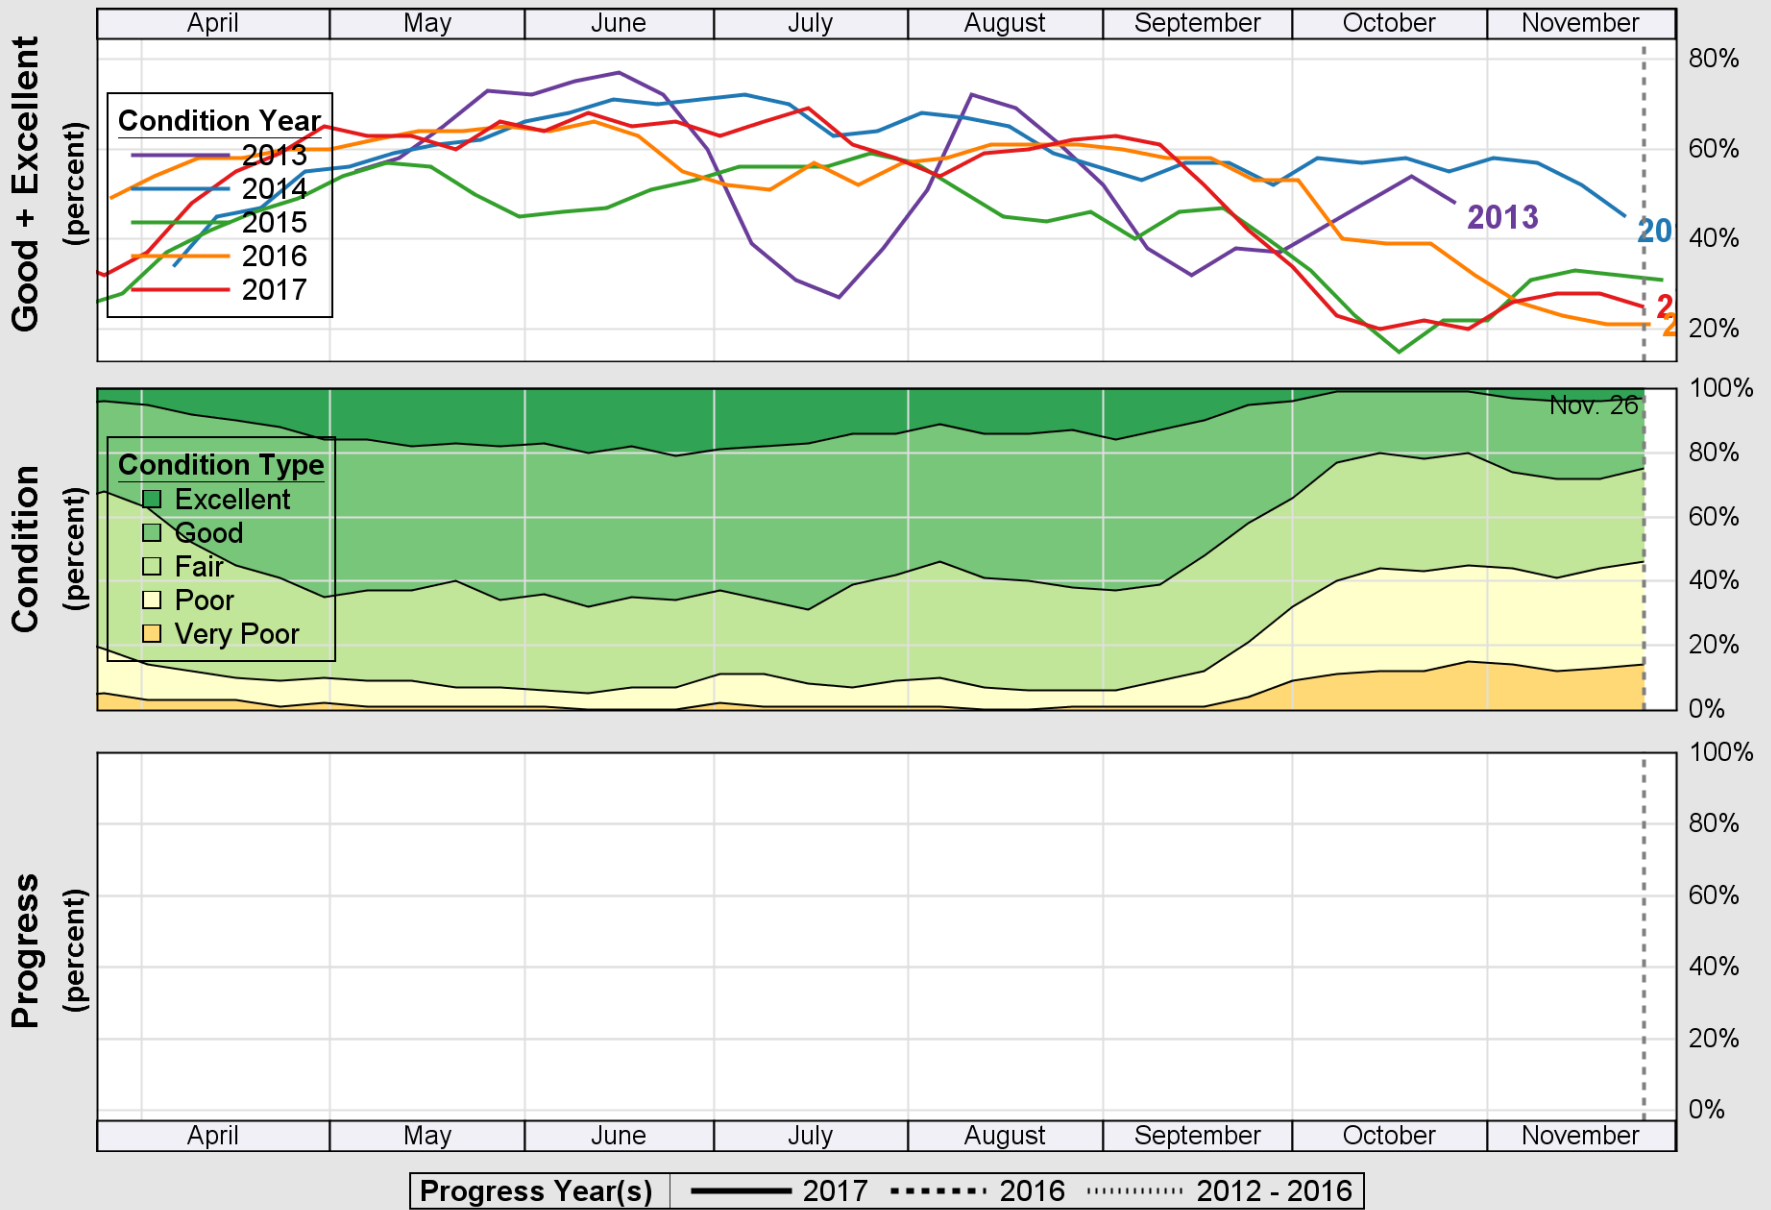

USDA

Crop Progress and Condition: Corn in Arkansas , 2017

NASS

Source: National Agricultural Statistics Service (NASS), Crop Progress Report

USDA

Crop Progress and Condition: Cotton in Arkansas , 2017

NASS

Source: National Agricultural Statistics Service (NASS), Crop Progress Report

USDA

Crop Progress and Condition: Pasture and Range in Arkansas, 2017

NASS

Source: National Agricultural Statistics Service (NASS), Crop Progress Report

USDA

Crop Progress and Condition: Peanuts in Arkansas , 2017