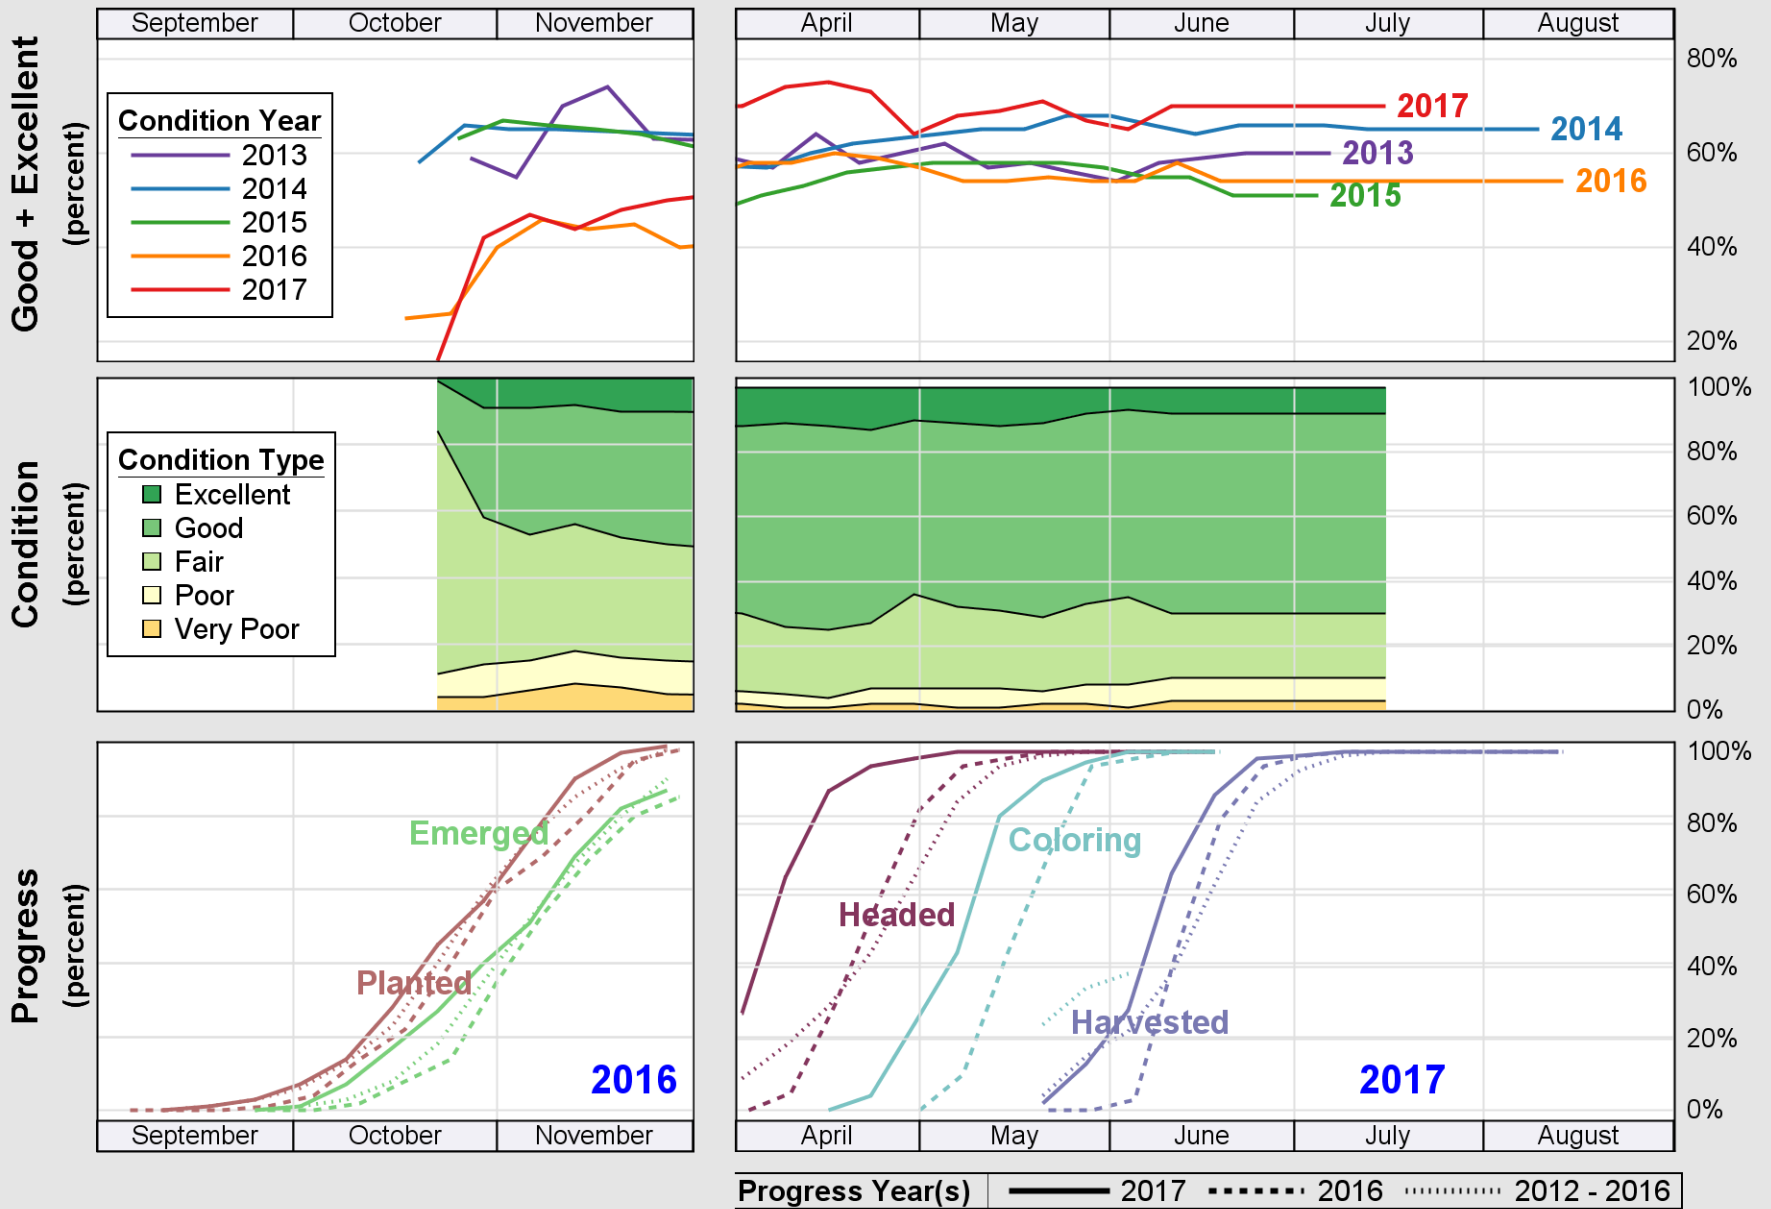

NASS

Source: National Agricultural Statistics Service (NASS), Crop Progress Report

USDA

Crop Progress and Condition: Winter Wheat in Arkansas , 2017

NASS

Source: National Agricultural Statistics Service (NASS), Crop Progress Report