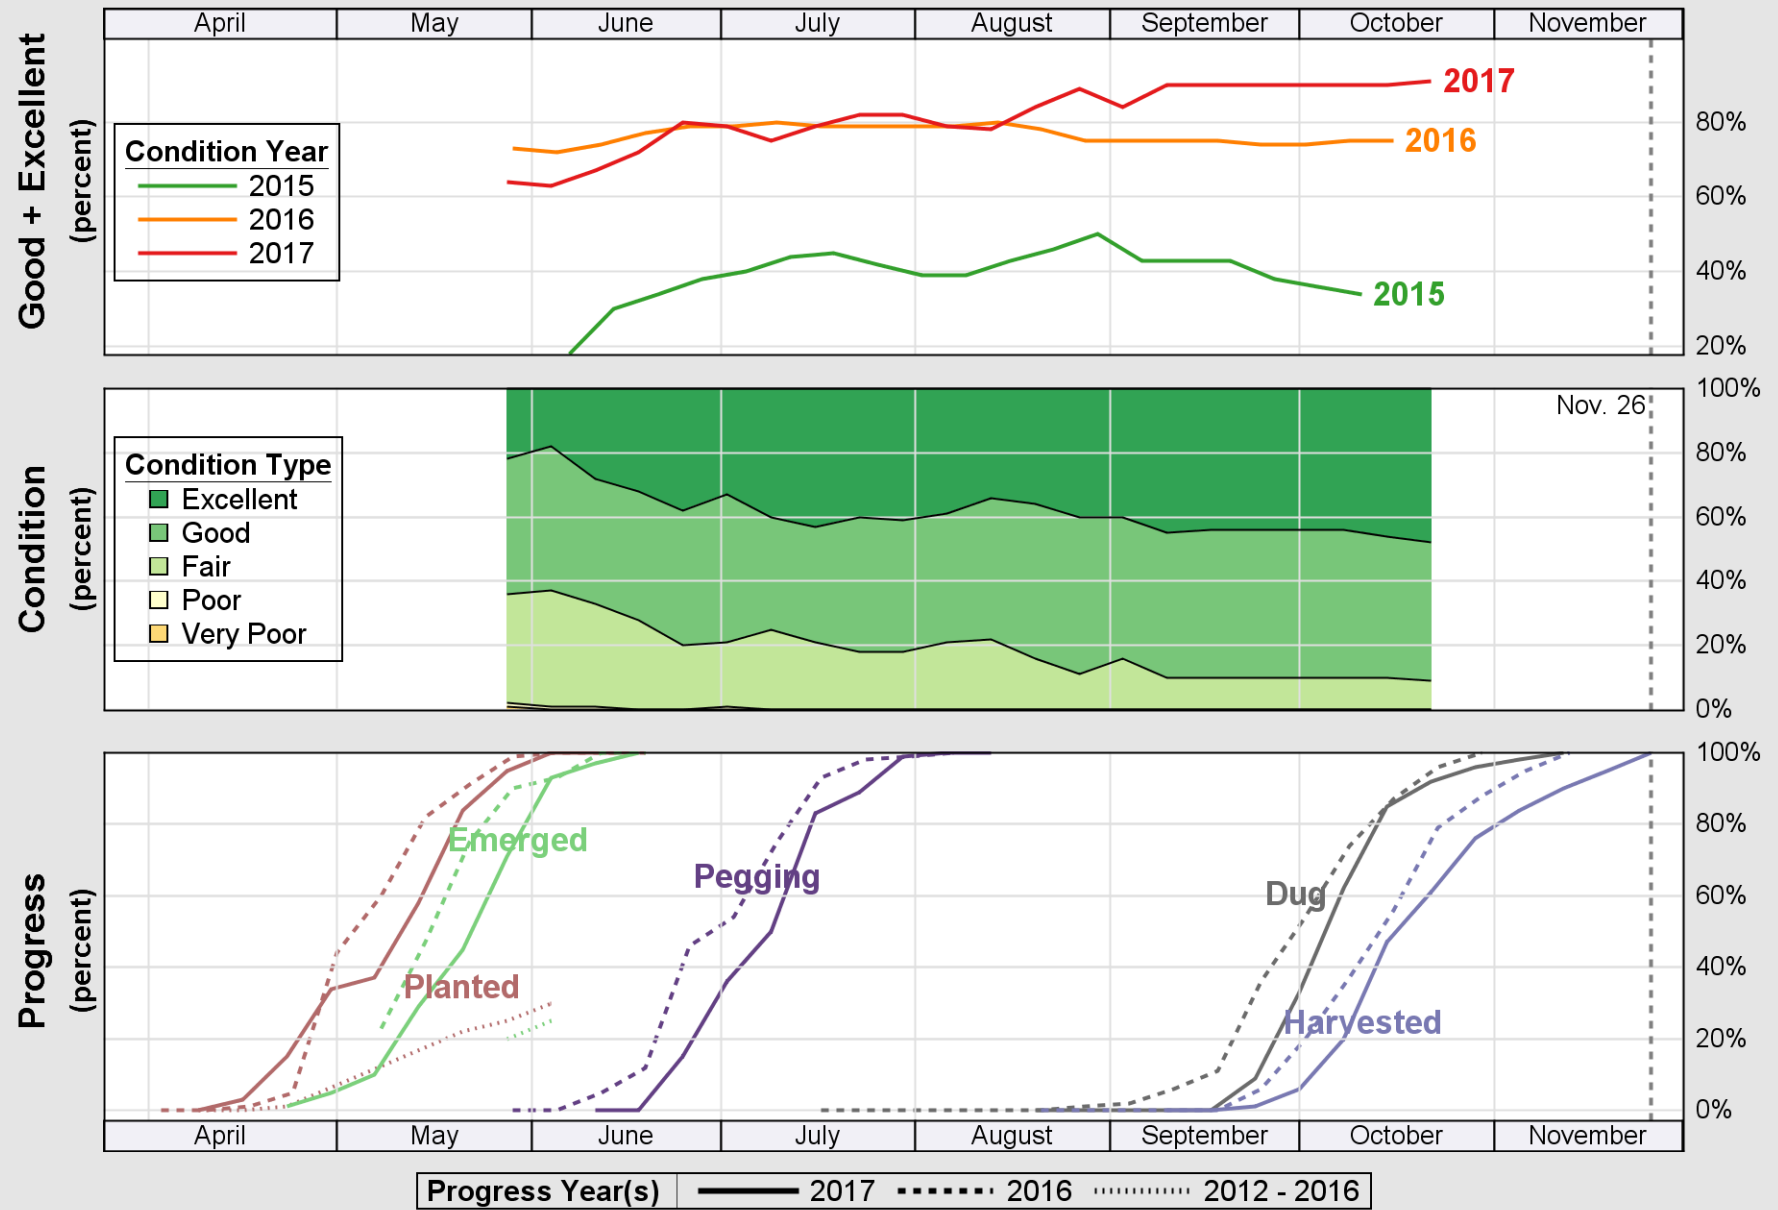

USDA

Crop Progress and Condition: Pasture and Range in Arkansas, 2017

NASS

Source: National Agricultural Statistics Service (NASS), Crop Progress Report

USDA

Crop Progress and Condition: Peanuts in Arkansas , 2017

NASS

Source: National Agricultural Statistics Service (NASS), Crop Progress Report

USDA

Crop Progress and Condition: Rice in Arkansas , 2017

NASS

Source: National Agricultural Statistics Service (NASS), Crop Progress Report