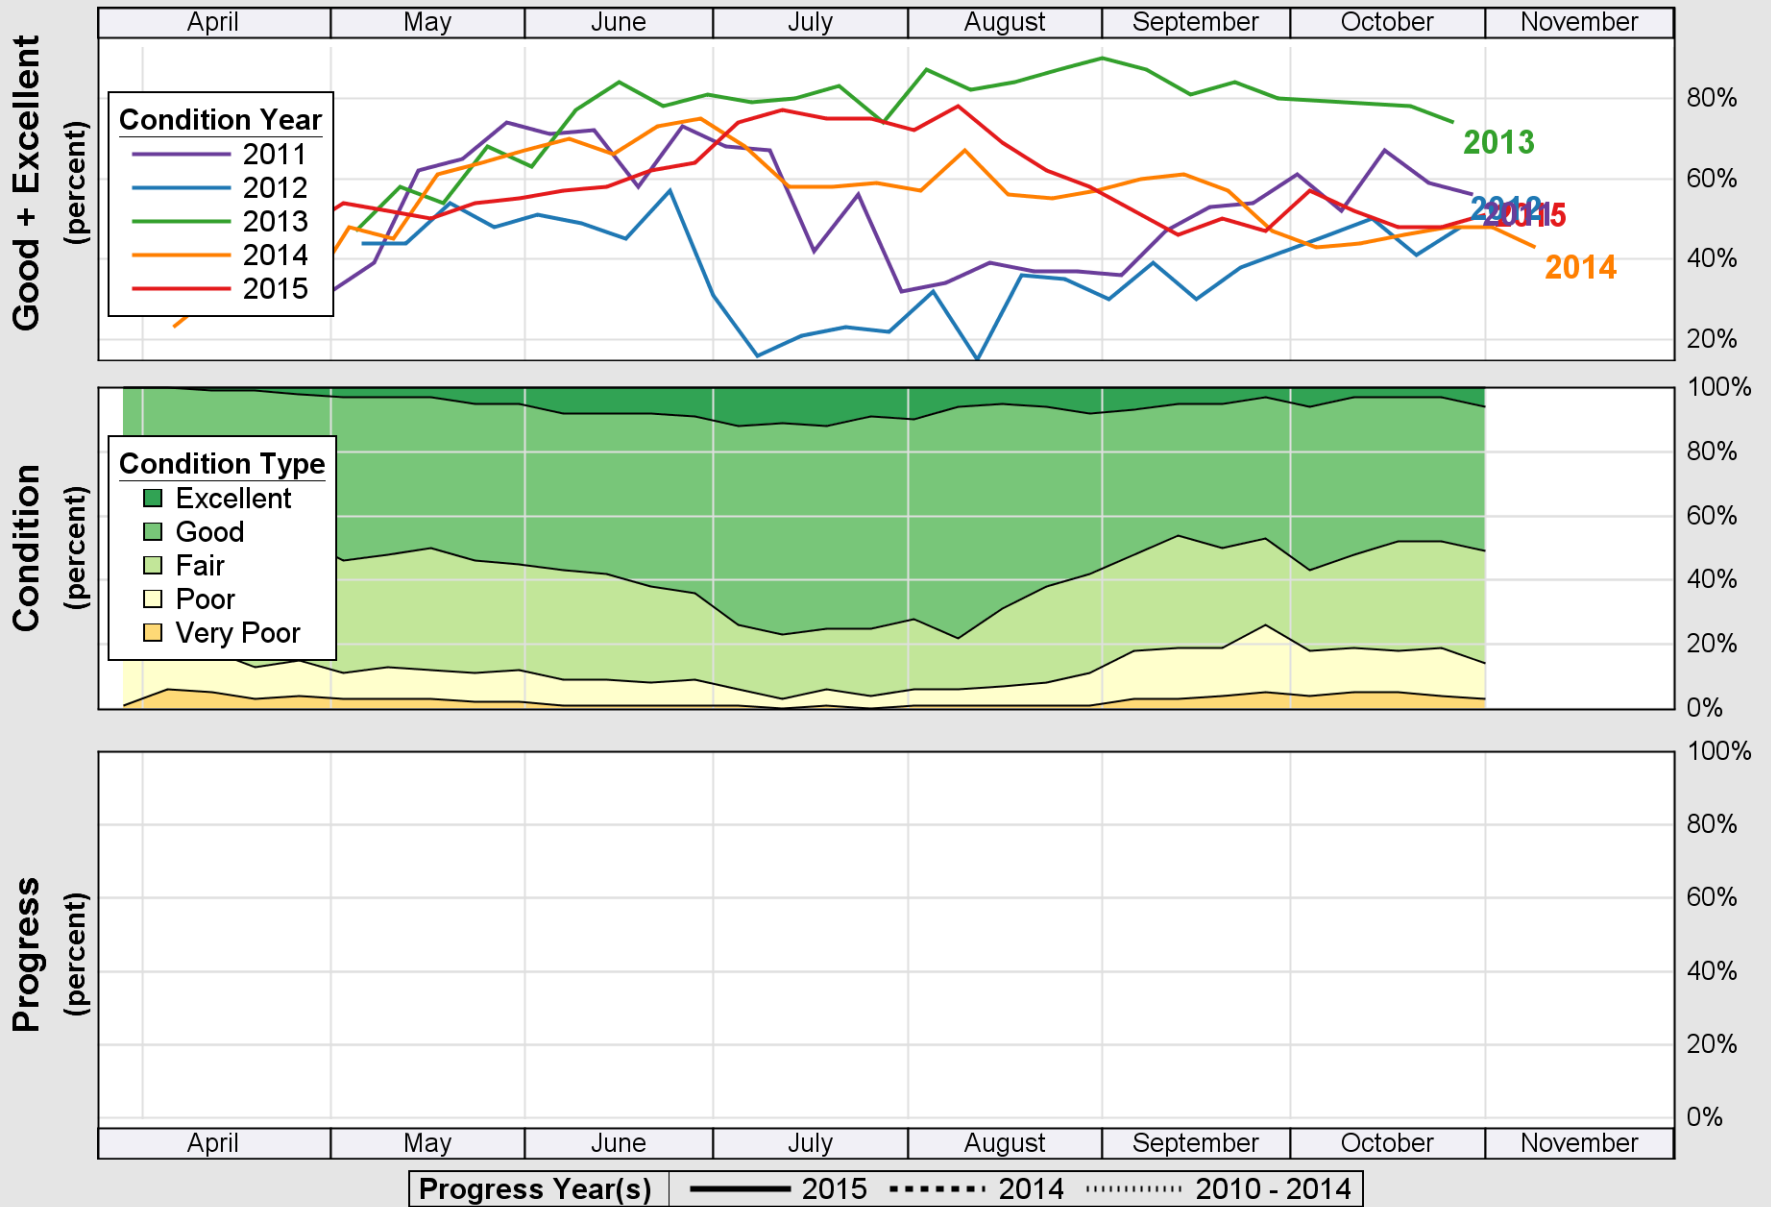

USDA Crop Progress and Condition: Pasture and Range in West Virginia , 2015 NASS

Source: National Agricultural Statistics Service (NASS), Crop Progress Report