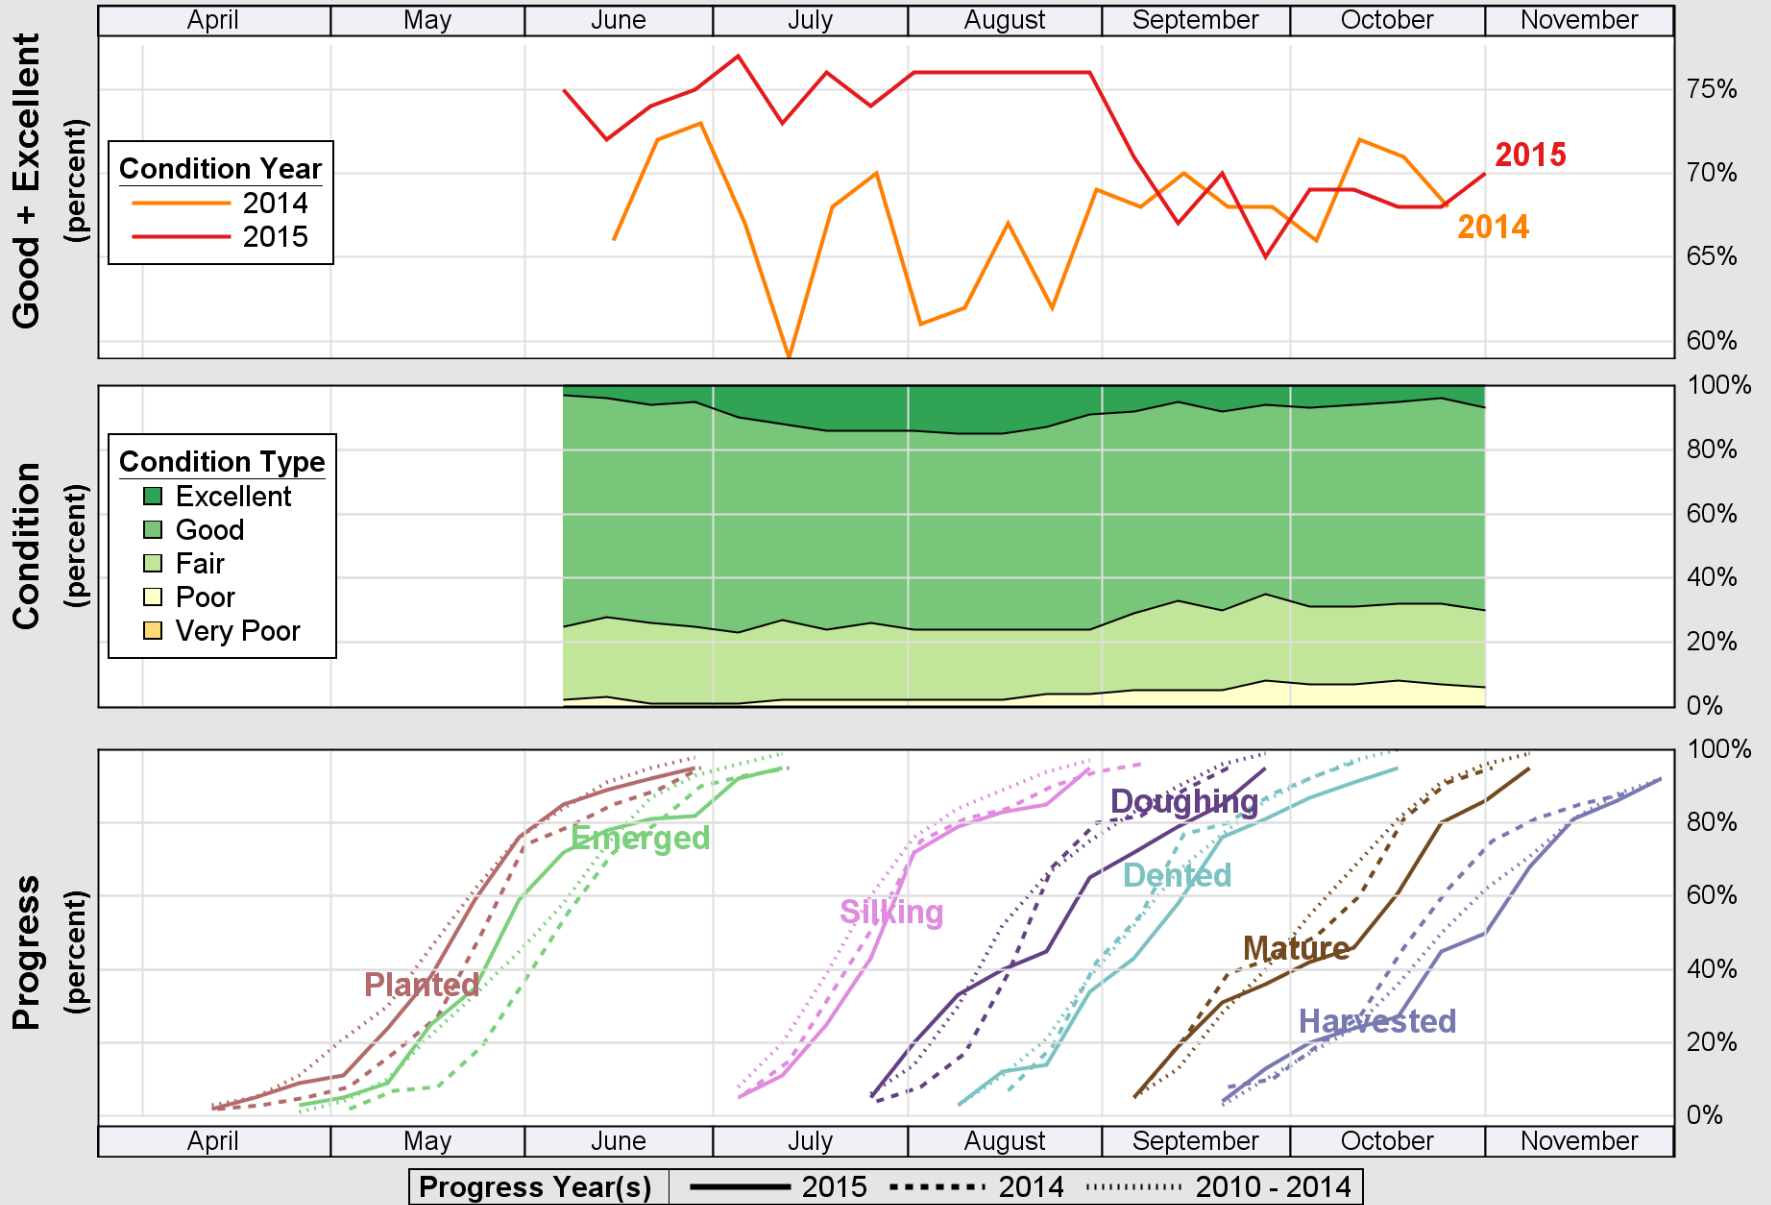

### Crop Progress and Condition: Corn in West Virginia , 2015

NASS

Source: National Agricultural Statistics Service (NASS), Crop Progress Report