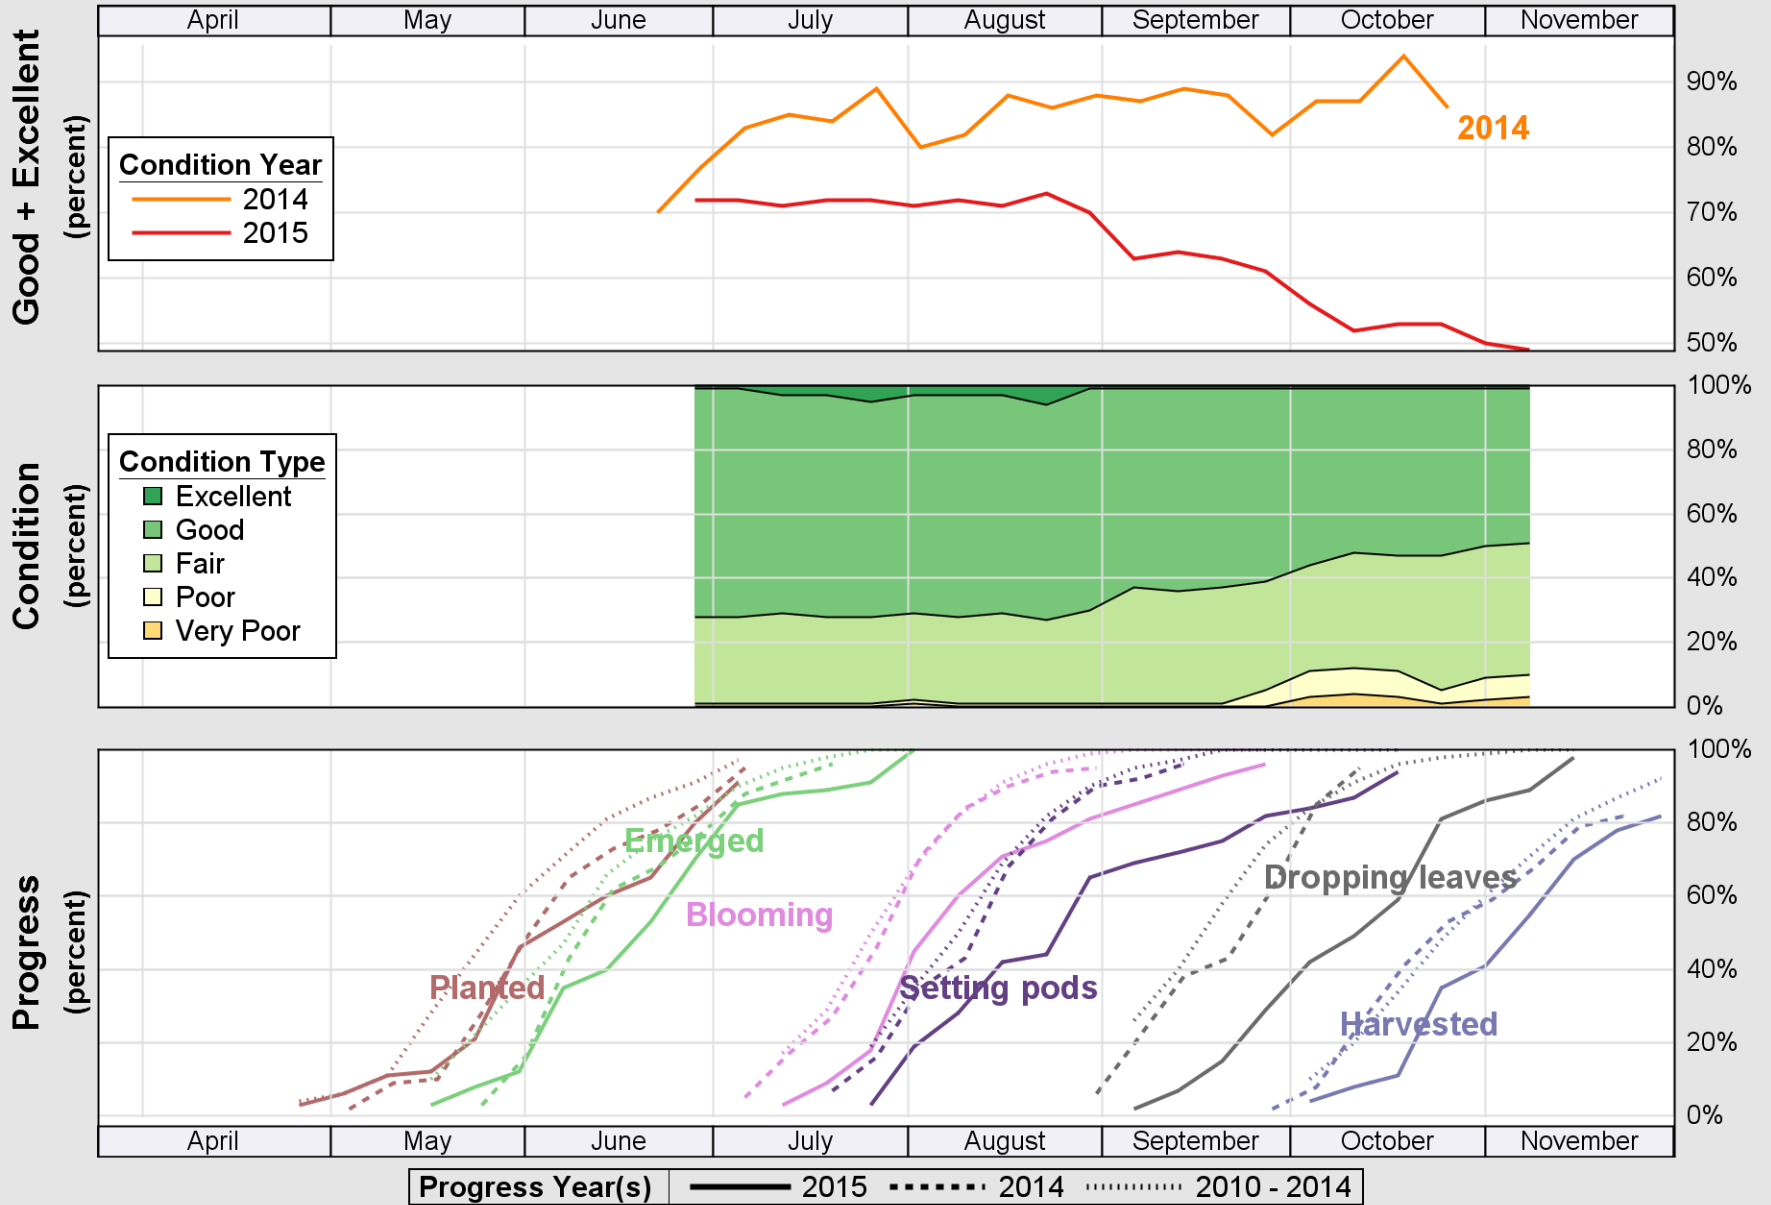

### Crop Progress and Condition: Corn in West Virginia , 2015

NASS

Source: National Agricultural Statistics Service (NASS), Crop Progress Report

# USDA Crop Progress and Condition: Pasture and Range in West Virginia , 2015 NASS

Source: National Agricultural Statistics Service (NASS), Crop Progress Report

USDA

# Crop Progress and Condition: Soybeans in West Virginia , 2015

NASS

Source: National Agricultural Statistics Service (NASS), Crop Progress Report

USDA