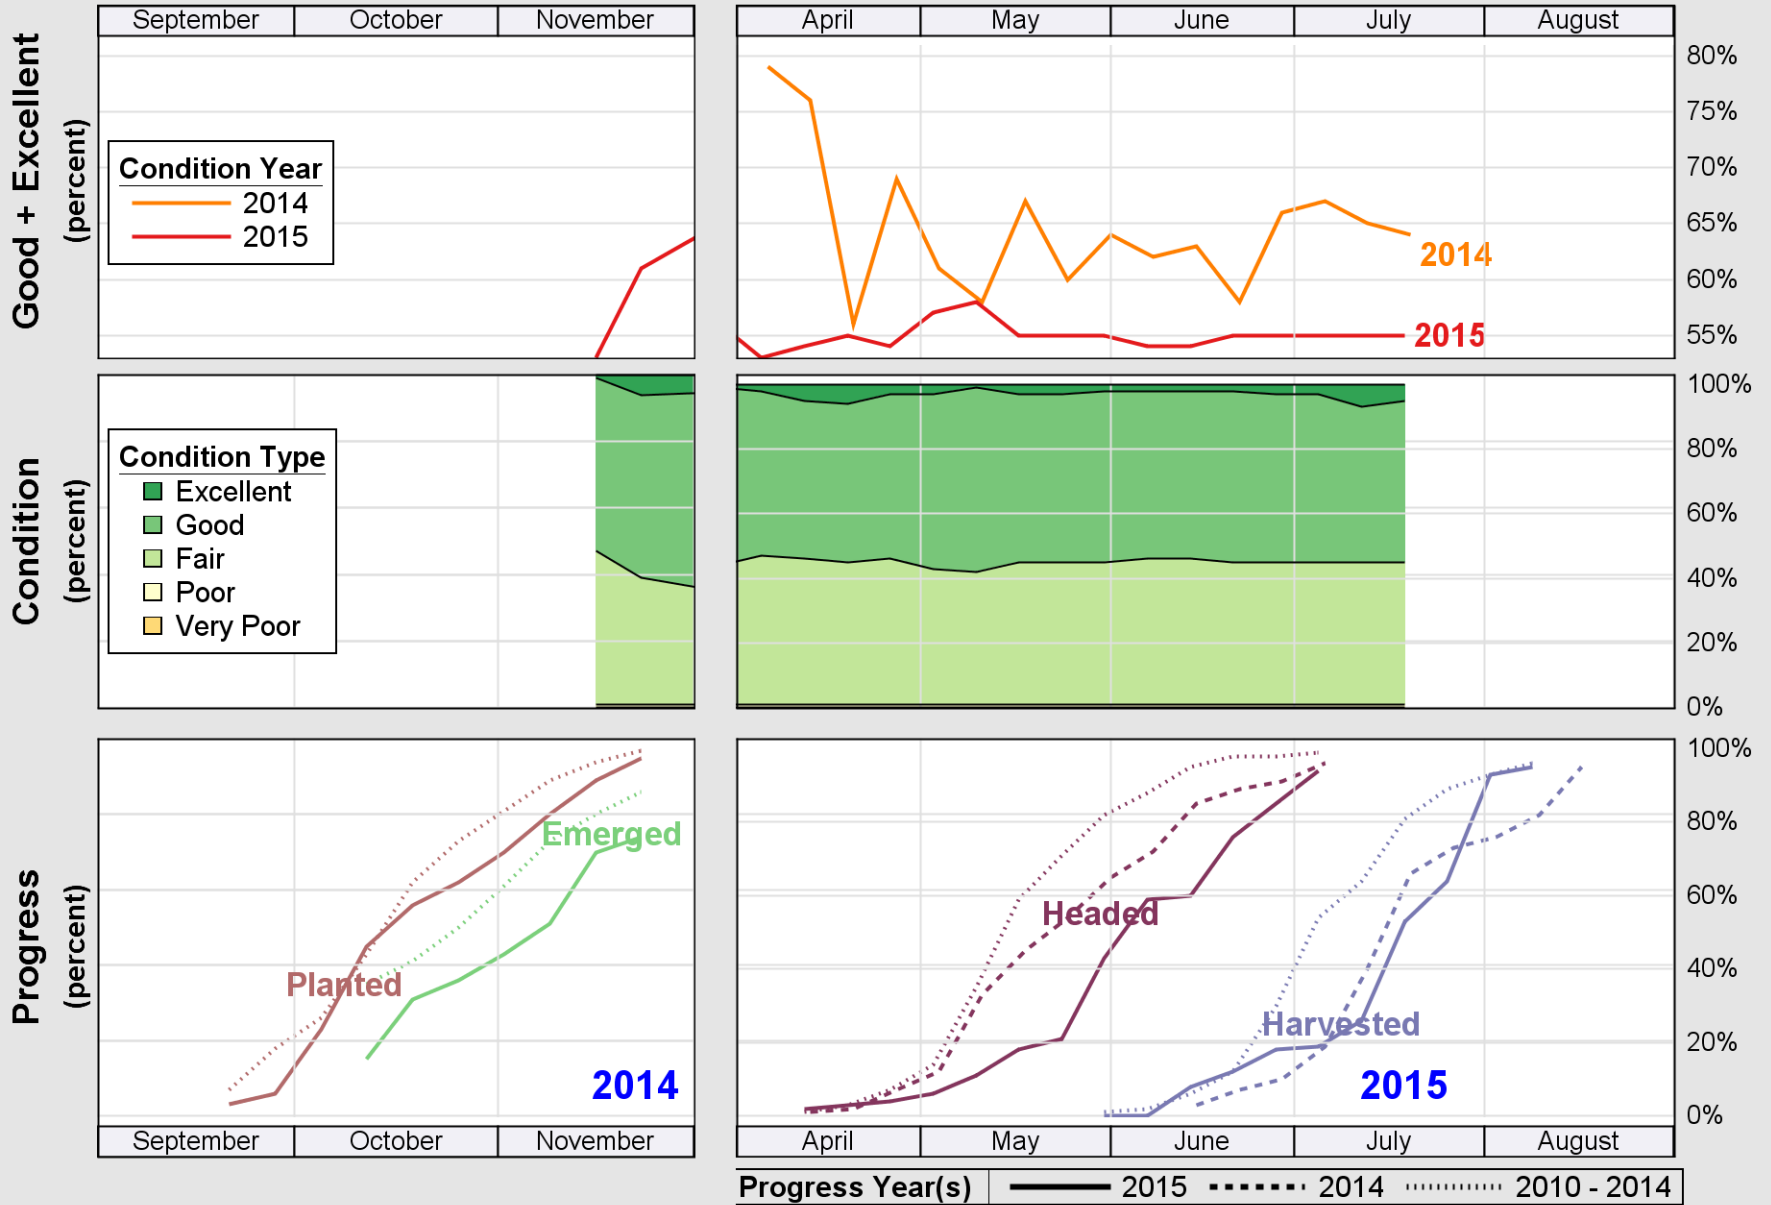

# Crop Progress and Condition: Soybeans in West Virginia , 2015

NASS

Source: National Agricultural Statistics Service (NASS), Crop Progress Report

USDA

# Crop Progress and Condition: Winter Wheat in West Virginia , 2015

NASS

Source: National Agricultural Statistics Service (NASS), Crop Progress Report