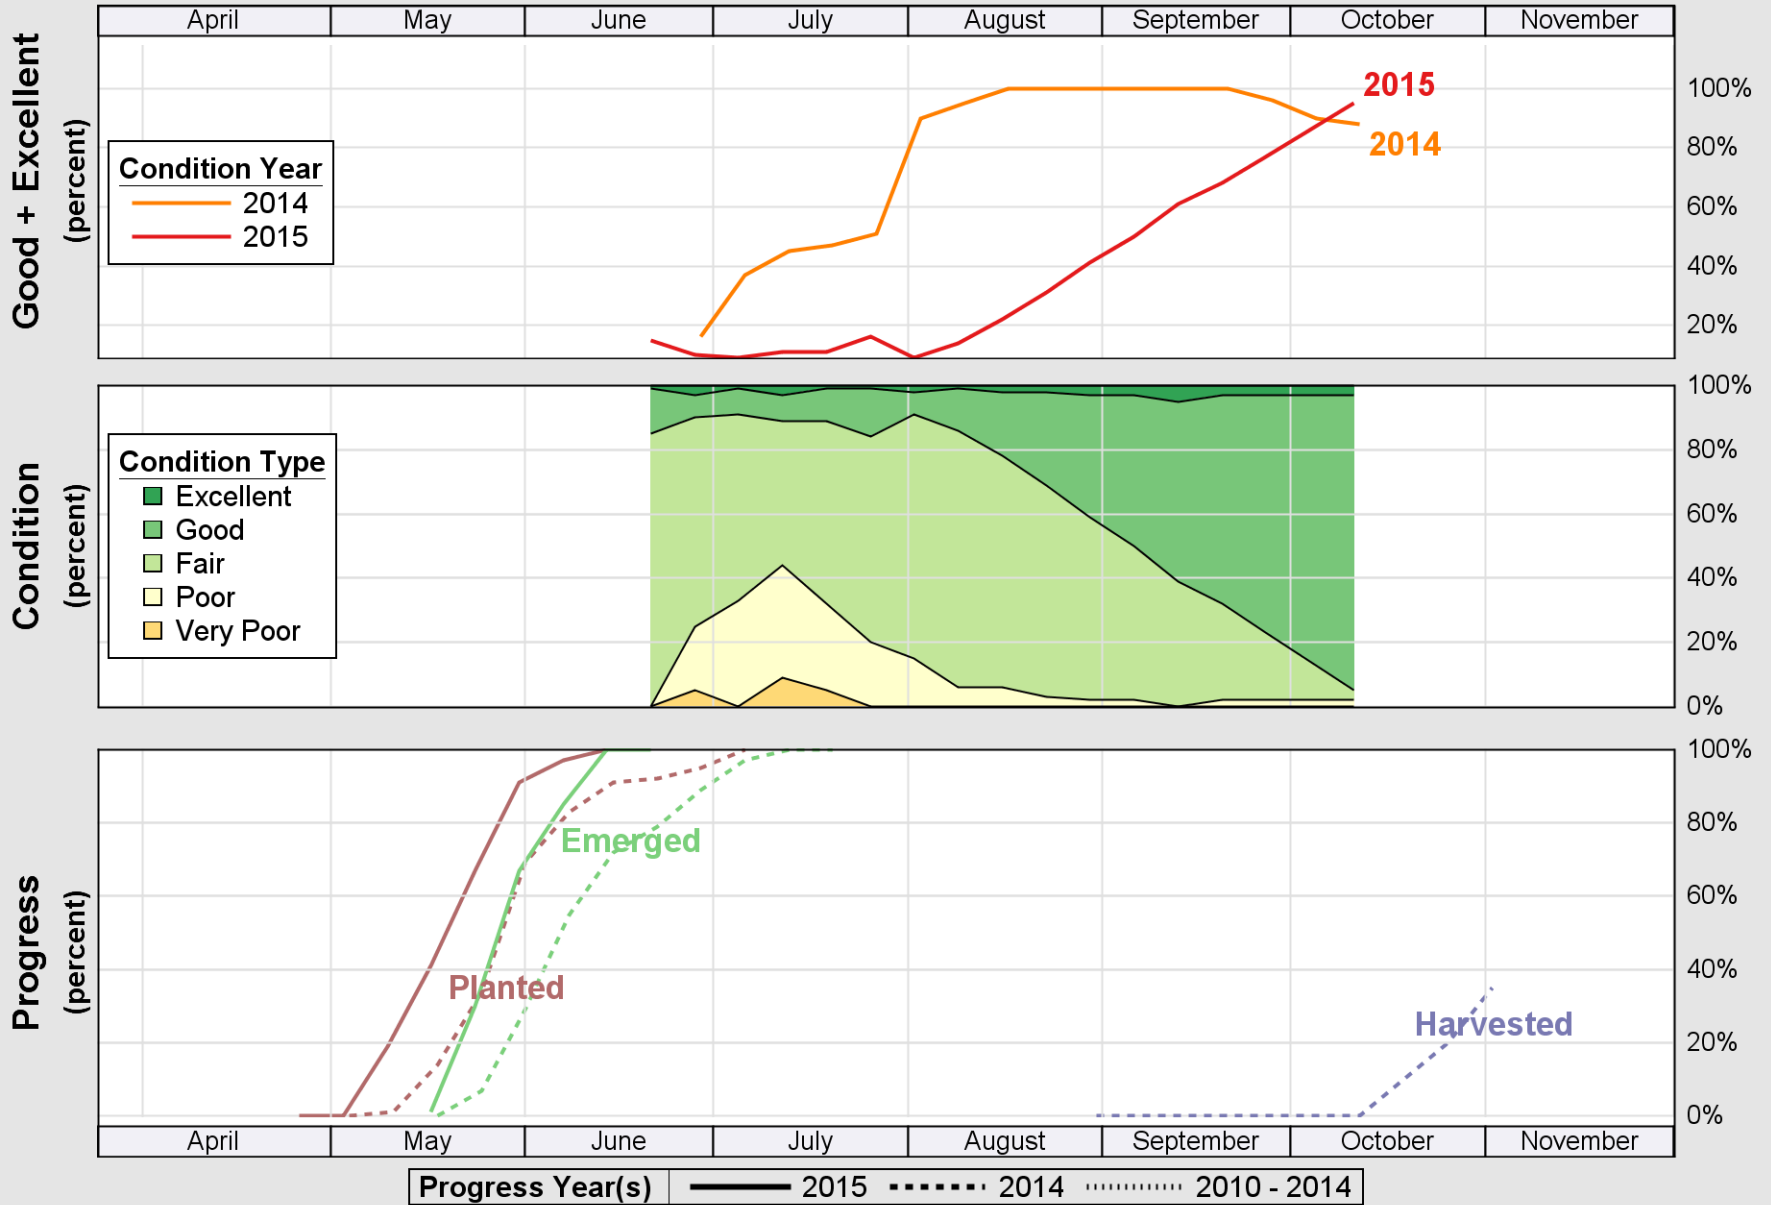

USDA

Crop Progress and Condition: Corn in Vermont, 2015

NASS

Source: National Agricultural Statistics Service (NASS), Crop Progress Report

USDA

Crop Progress and Condition: Pasture and Range in Vermont , 2015

NASS

Source: National Agricultural Statistics Service (NASS), Crop Progress Report