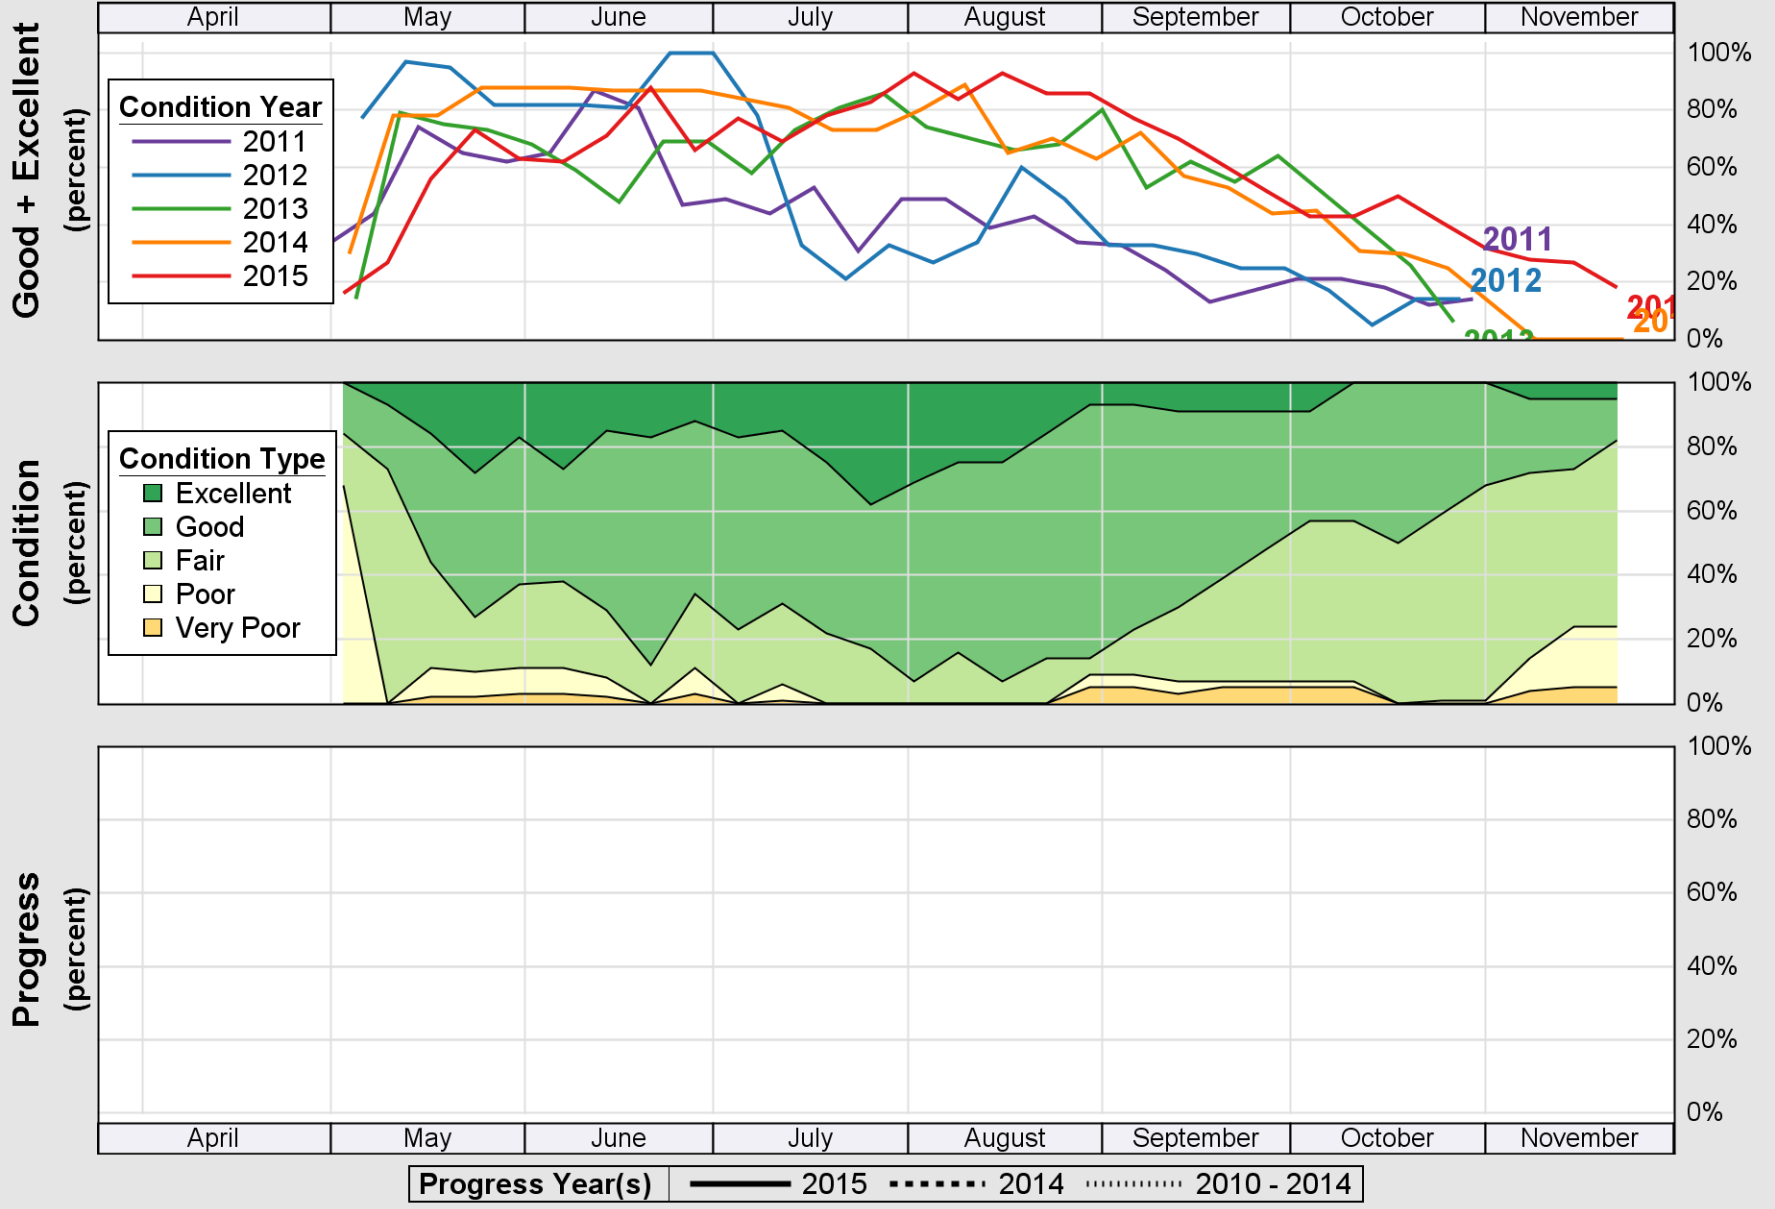

USDA

Crop Progress and Condition: Corn in Vermont, 2015

NASS

Source: National Agricultural Statistics Service (NASS), Crop Progress Report

USDA

Crop Progress and Condition: Pasture and Range in Vermont , 2015

NASS

Source: National Agricultural Statistics Service (NASS), Crop Progress Report