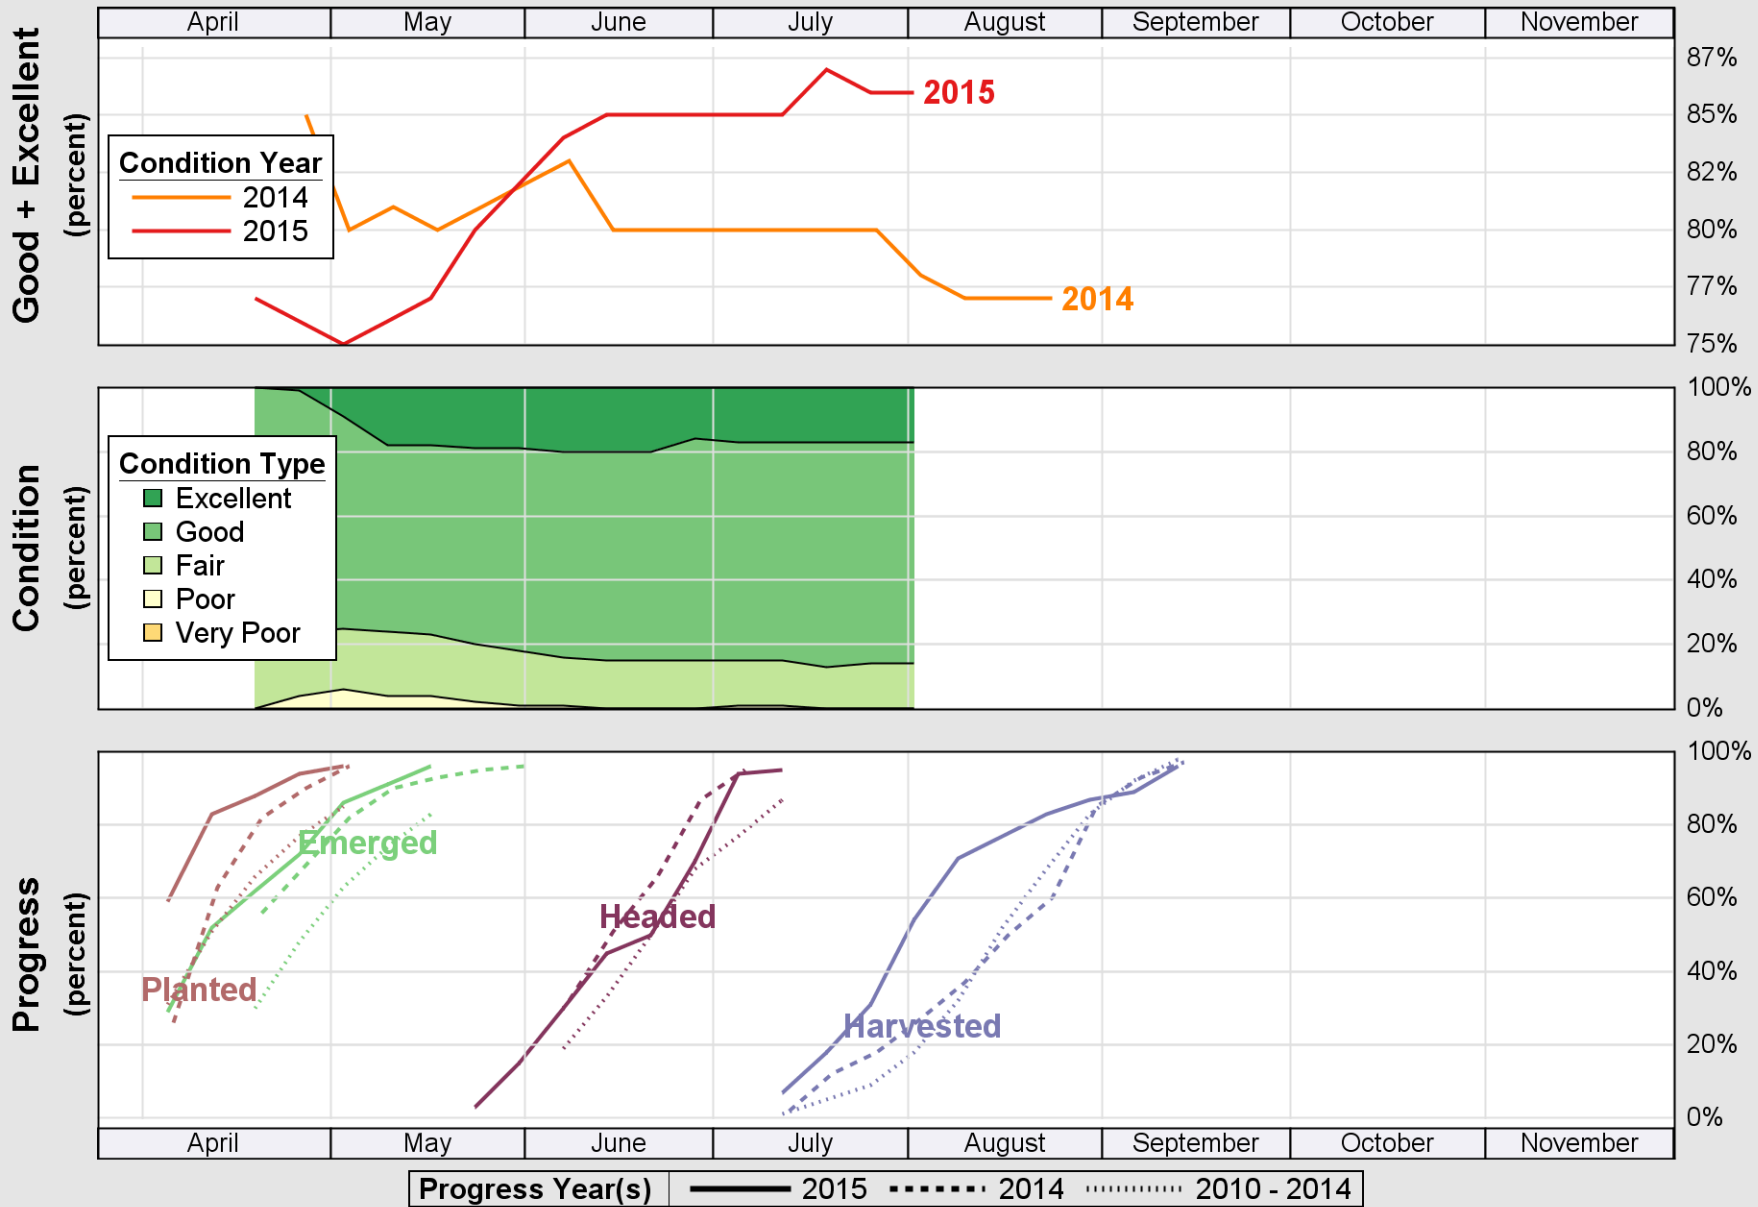

# Crop Progress and Condition: Pasture and Range in Utah, 2015

NASS

Source: National Agricultural Statistics Service (NASS), Crop Progress Report

USDA

### Crop Progress and Condition: Spring Wheat in Utah , 2015

NASS

Source: National Agricultural Statistics Service (NASS), Crop Progress Report

USDA