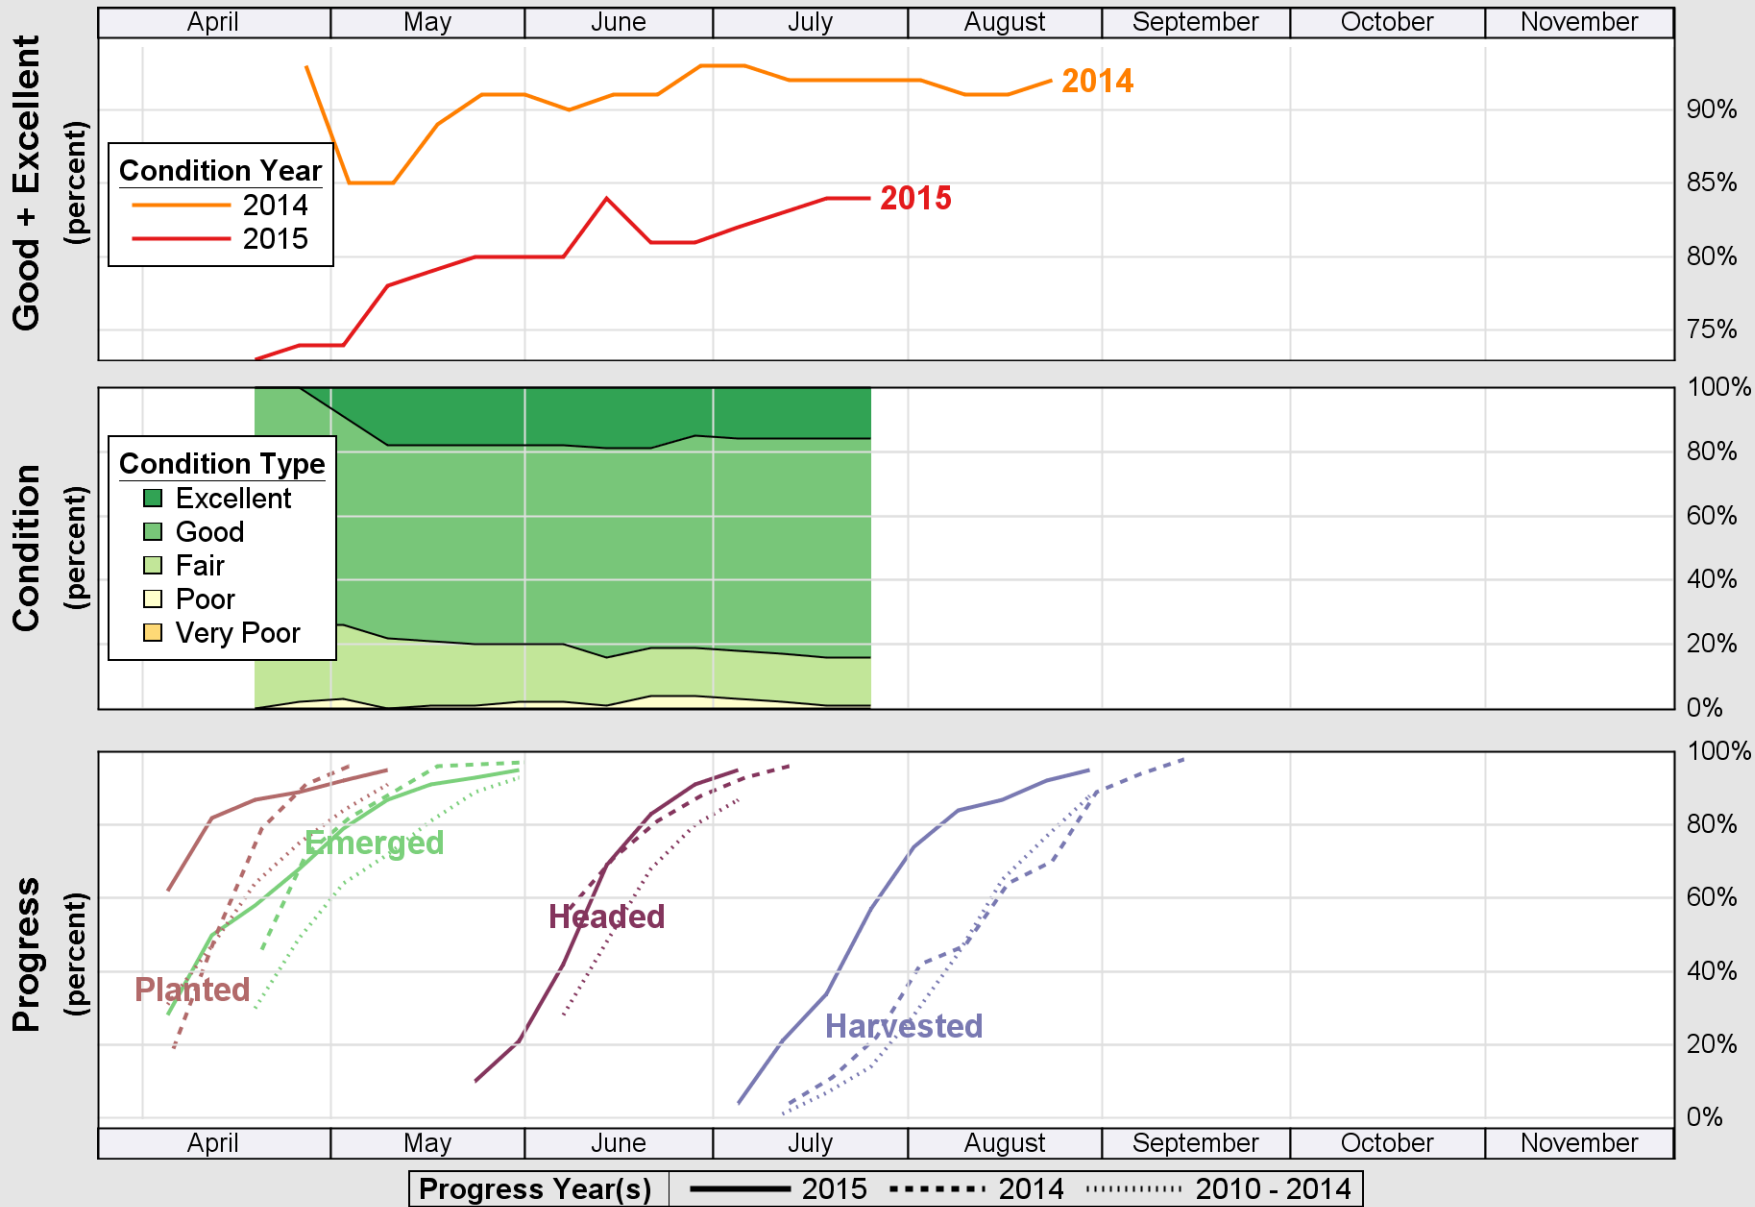

### Crop Progress and Condition: Barley in Utah , 2015

NASS

Source: National Agricultural Statistics Service (NASS), Crop Progress Report

USDA

### Crop Progress and Condition: Corn in Utah , 2015

NASS

Source: National Agricultural Statistics Service (NASS), Crop Progress Report

USDA