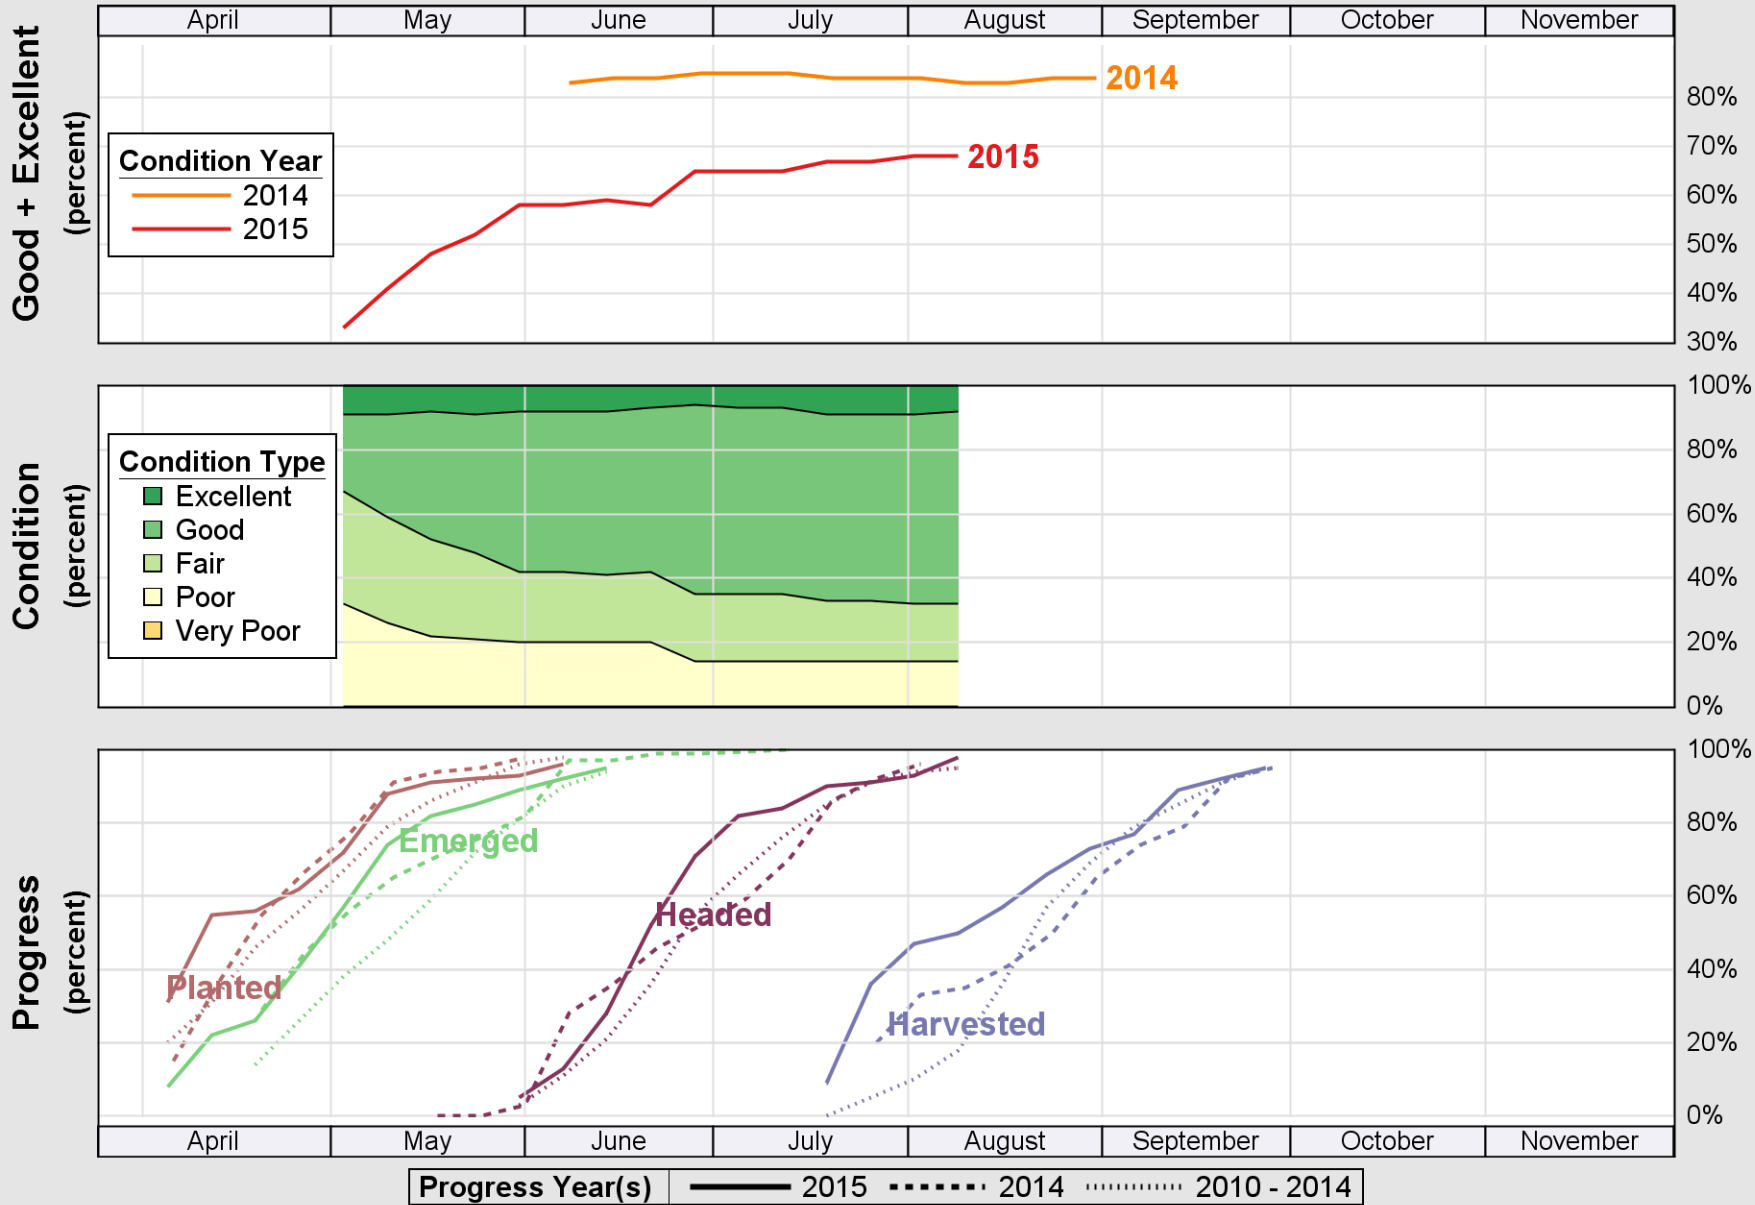

### Crop Progress and Condition: Barley in Utah , 2015

NASS

Source: National Agricultural Statistics Service (NASS), Crop Progress Report

USDA

### Crop Progress and Condition: Corn in Utah , 2015

NASS

Source: National Agricultural Statistics Service (NASS), Crop Progress Report

USDA

### Crop Progress and Condition: Oats in Utah , 2015

NASS

Source: National Agricultural Statistics Service (NASS), Crop Progress Report

USDA