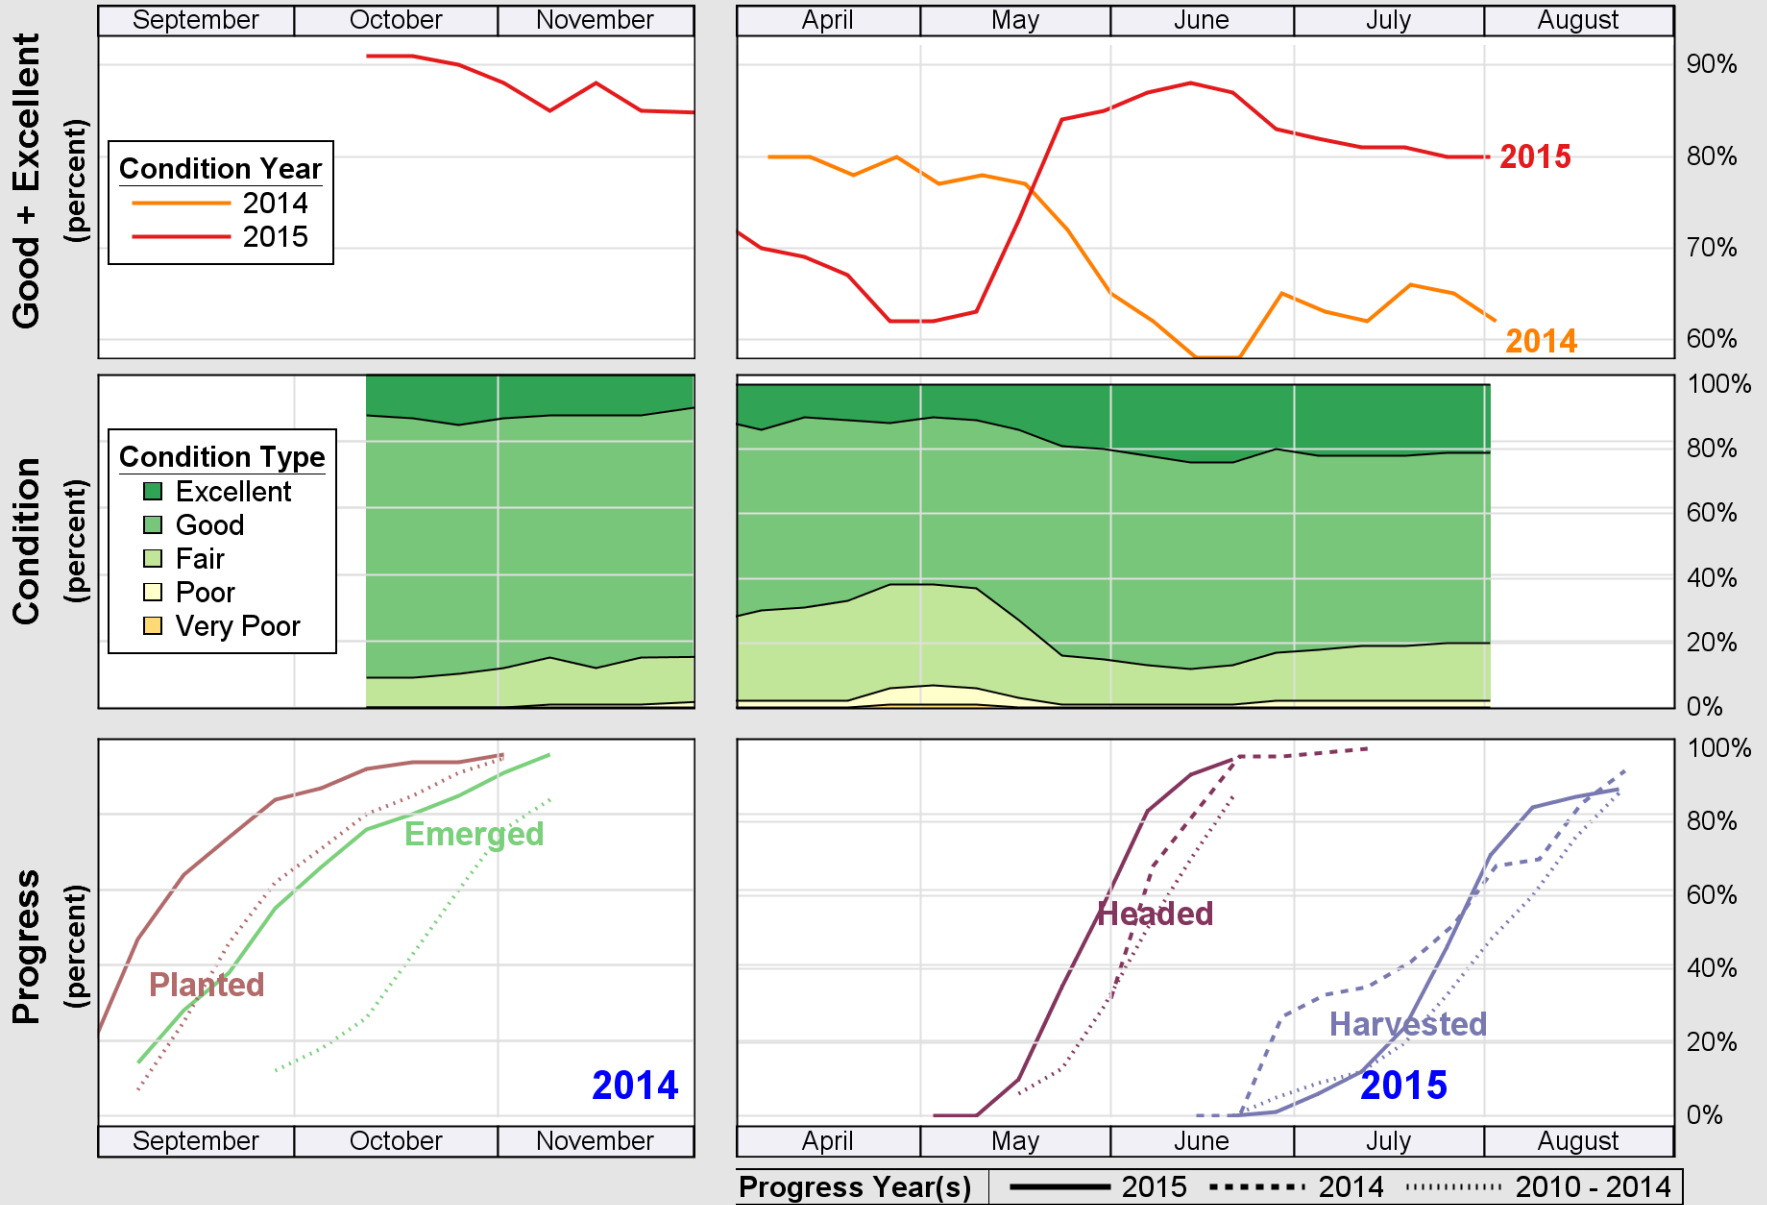

### Crop Progress and Condition: Spring Wheat in Utah , 2015

NASS

Source: National Agricultural Statistics Service (NASS), Crop Progress Report

USDA

### Crop Progress and Condition: Winter Wheat in Utah , 2015

NASS

Source: National Agricultural Statistics Service (NASS), Crop Progress Report