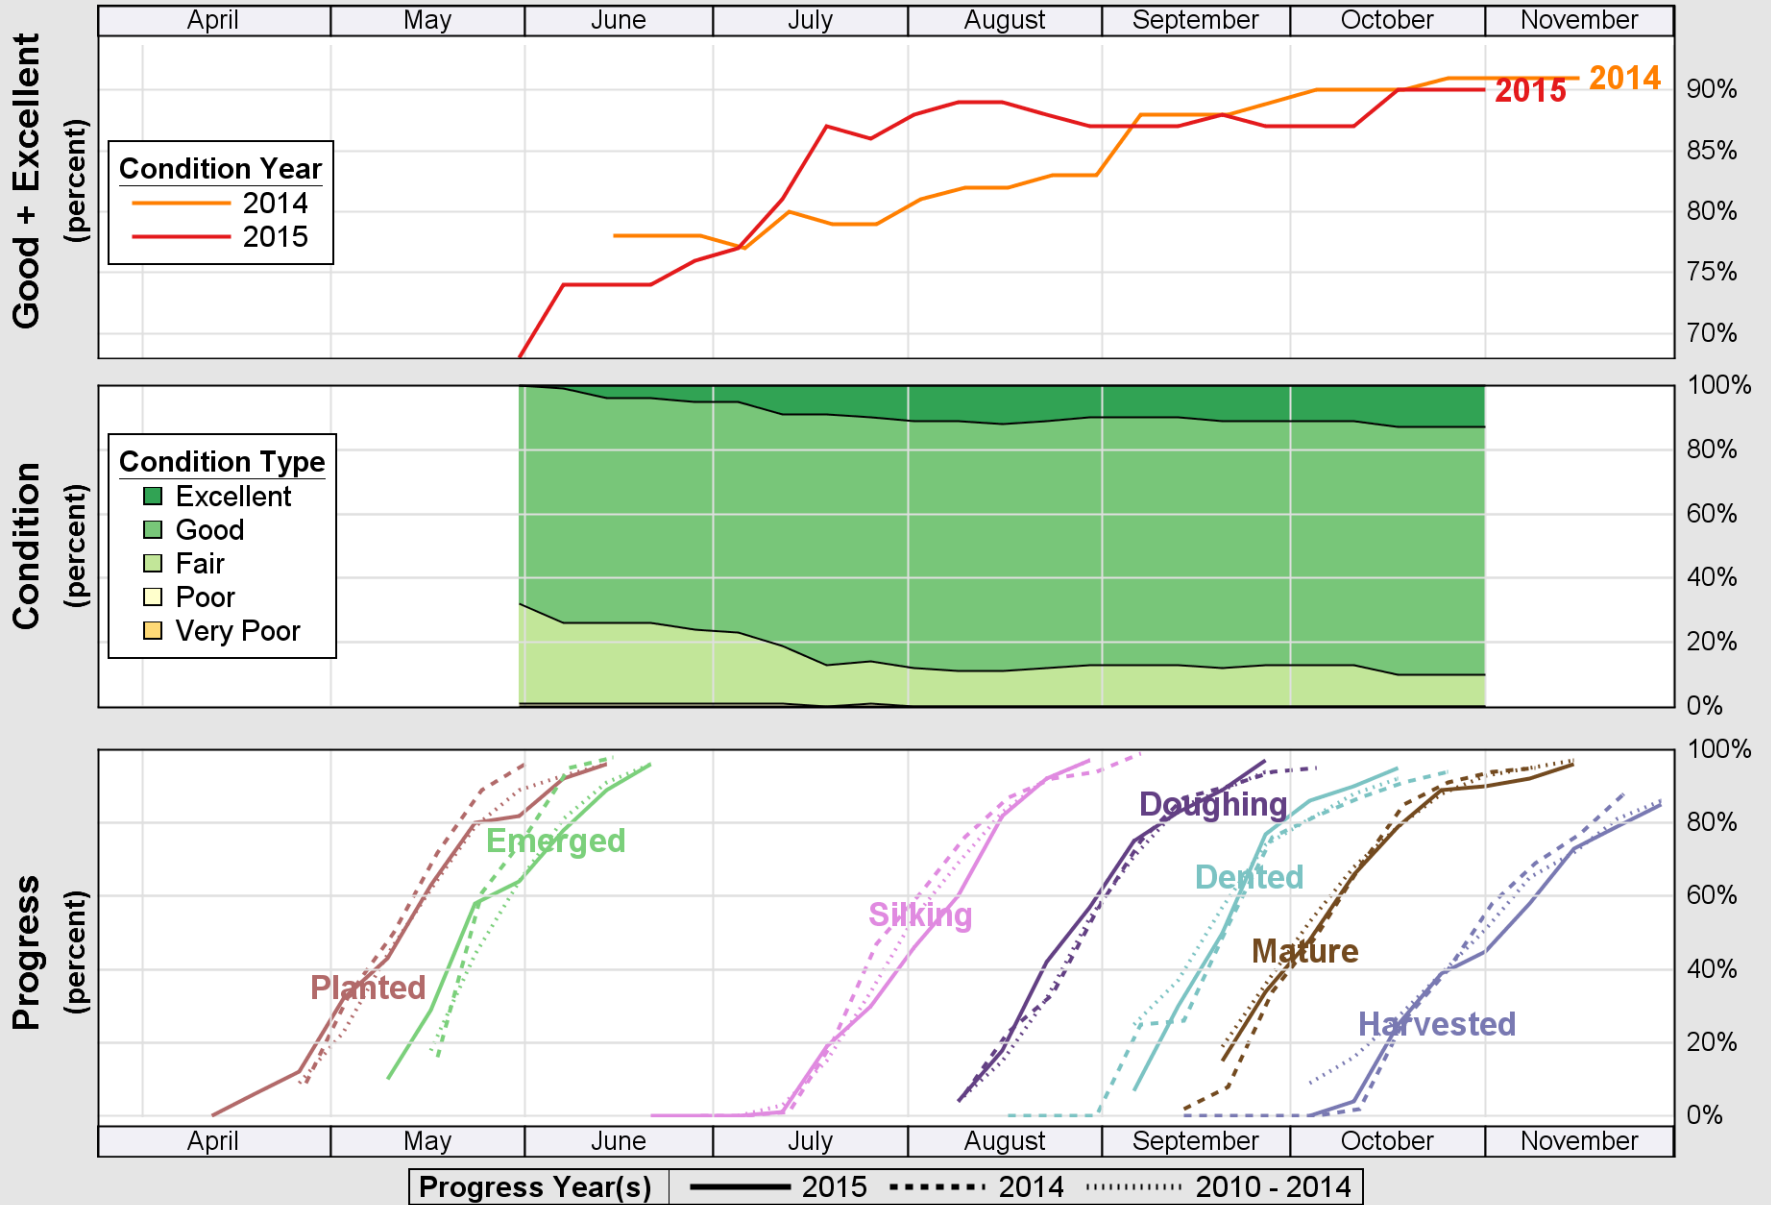

### Crop Progress and Condition: Barley in Utah , 2015

NASS

Source: National Agricultural Statistics Service (NASS), Crop Progress Report

USDA

### Crop Progress and Condition: Corn in Utah , 2015

NASS

Source: National Agricultural Statistics Service (NASS), Crop Progress Report

USDA