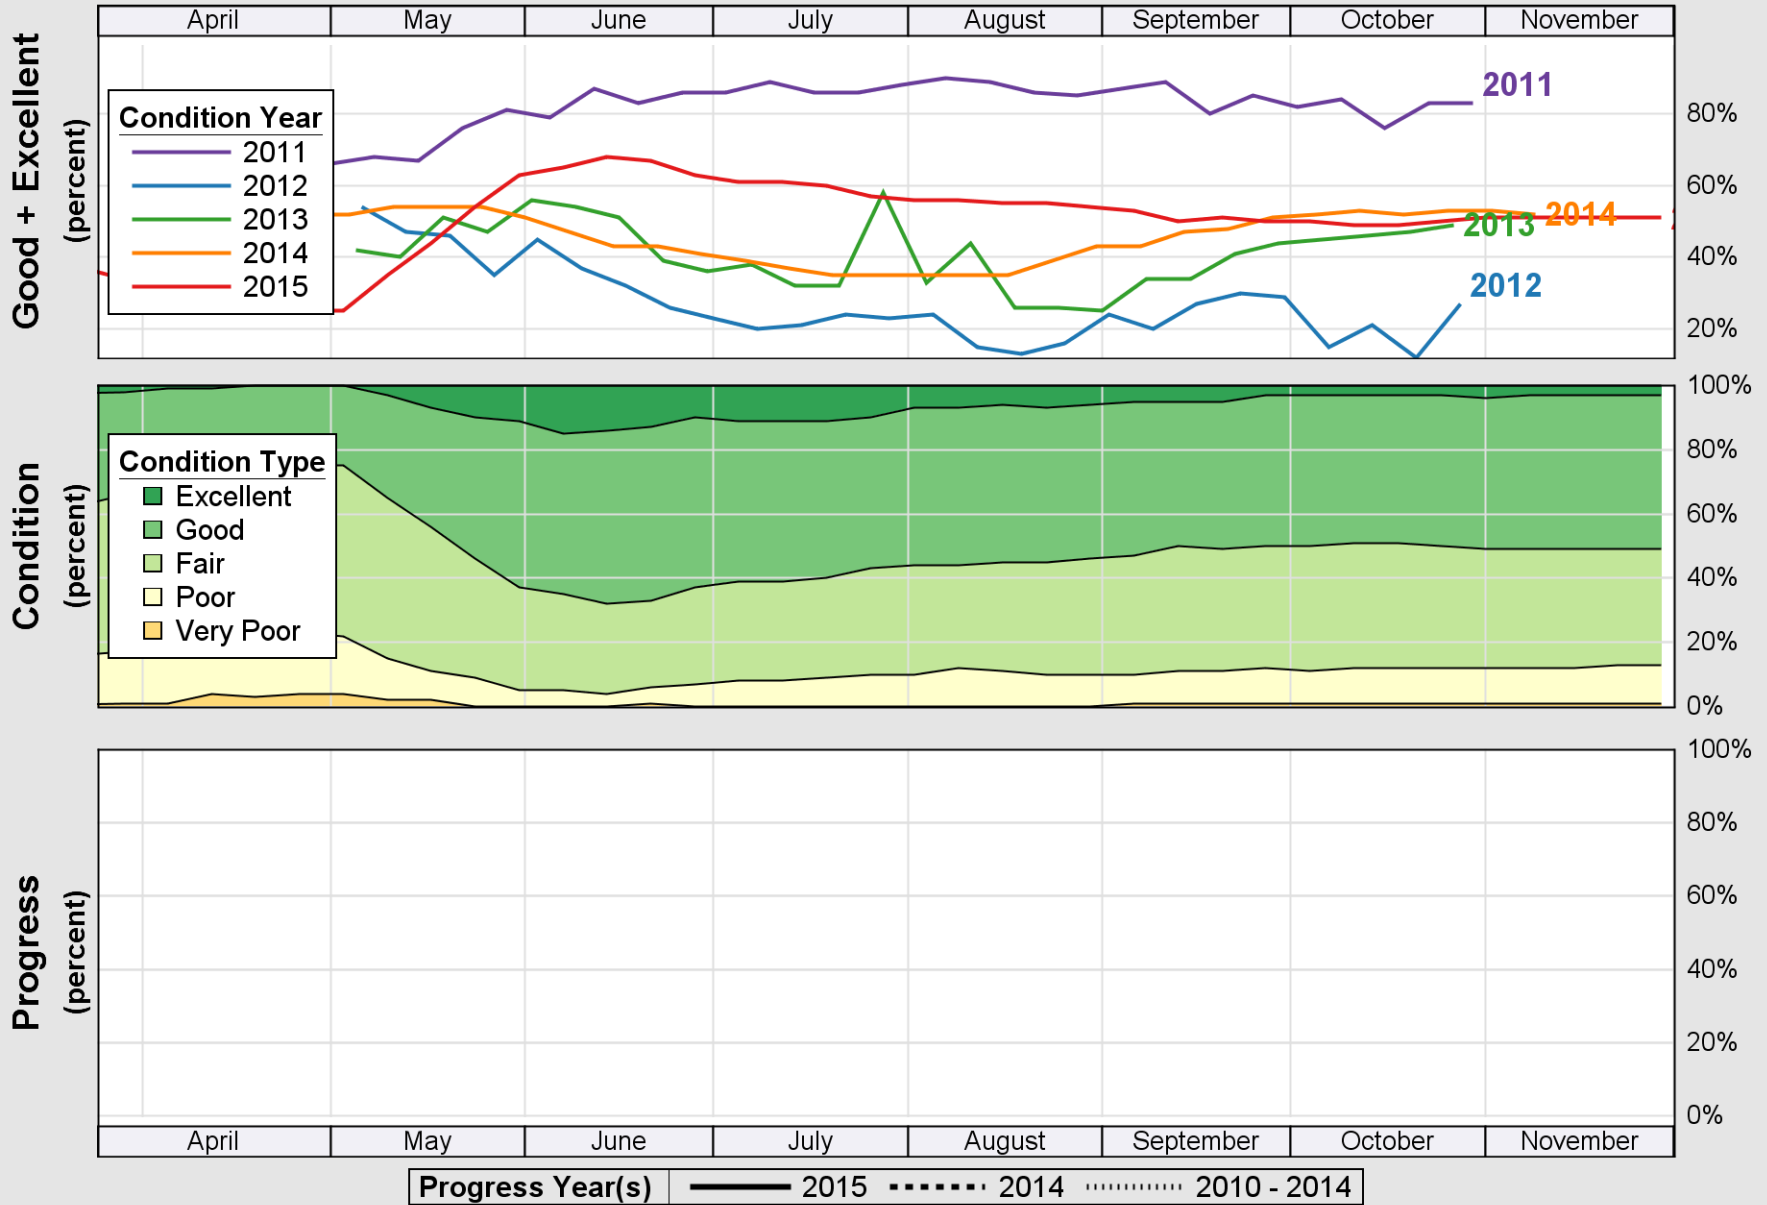

### Crop Progress and Condition: Corn in Utah , 2015

NASS

Source: National Agricultural Statistics Service (NASS), Crop Progress Report

USDA

### Crop Progress and Condition: Oats in Utah , 2015

NASS

Source: National Agricultural Statistics Service (NASS), Crop Progress Report

USDA

# Crop Progress and Condition: Pasture and Range in Utah, 2015

NASS

Source: National Agricultural Statistics Service (NASS), Crop Progress Report

USDA