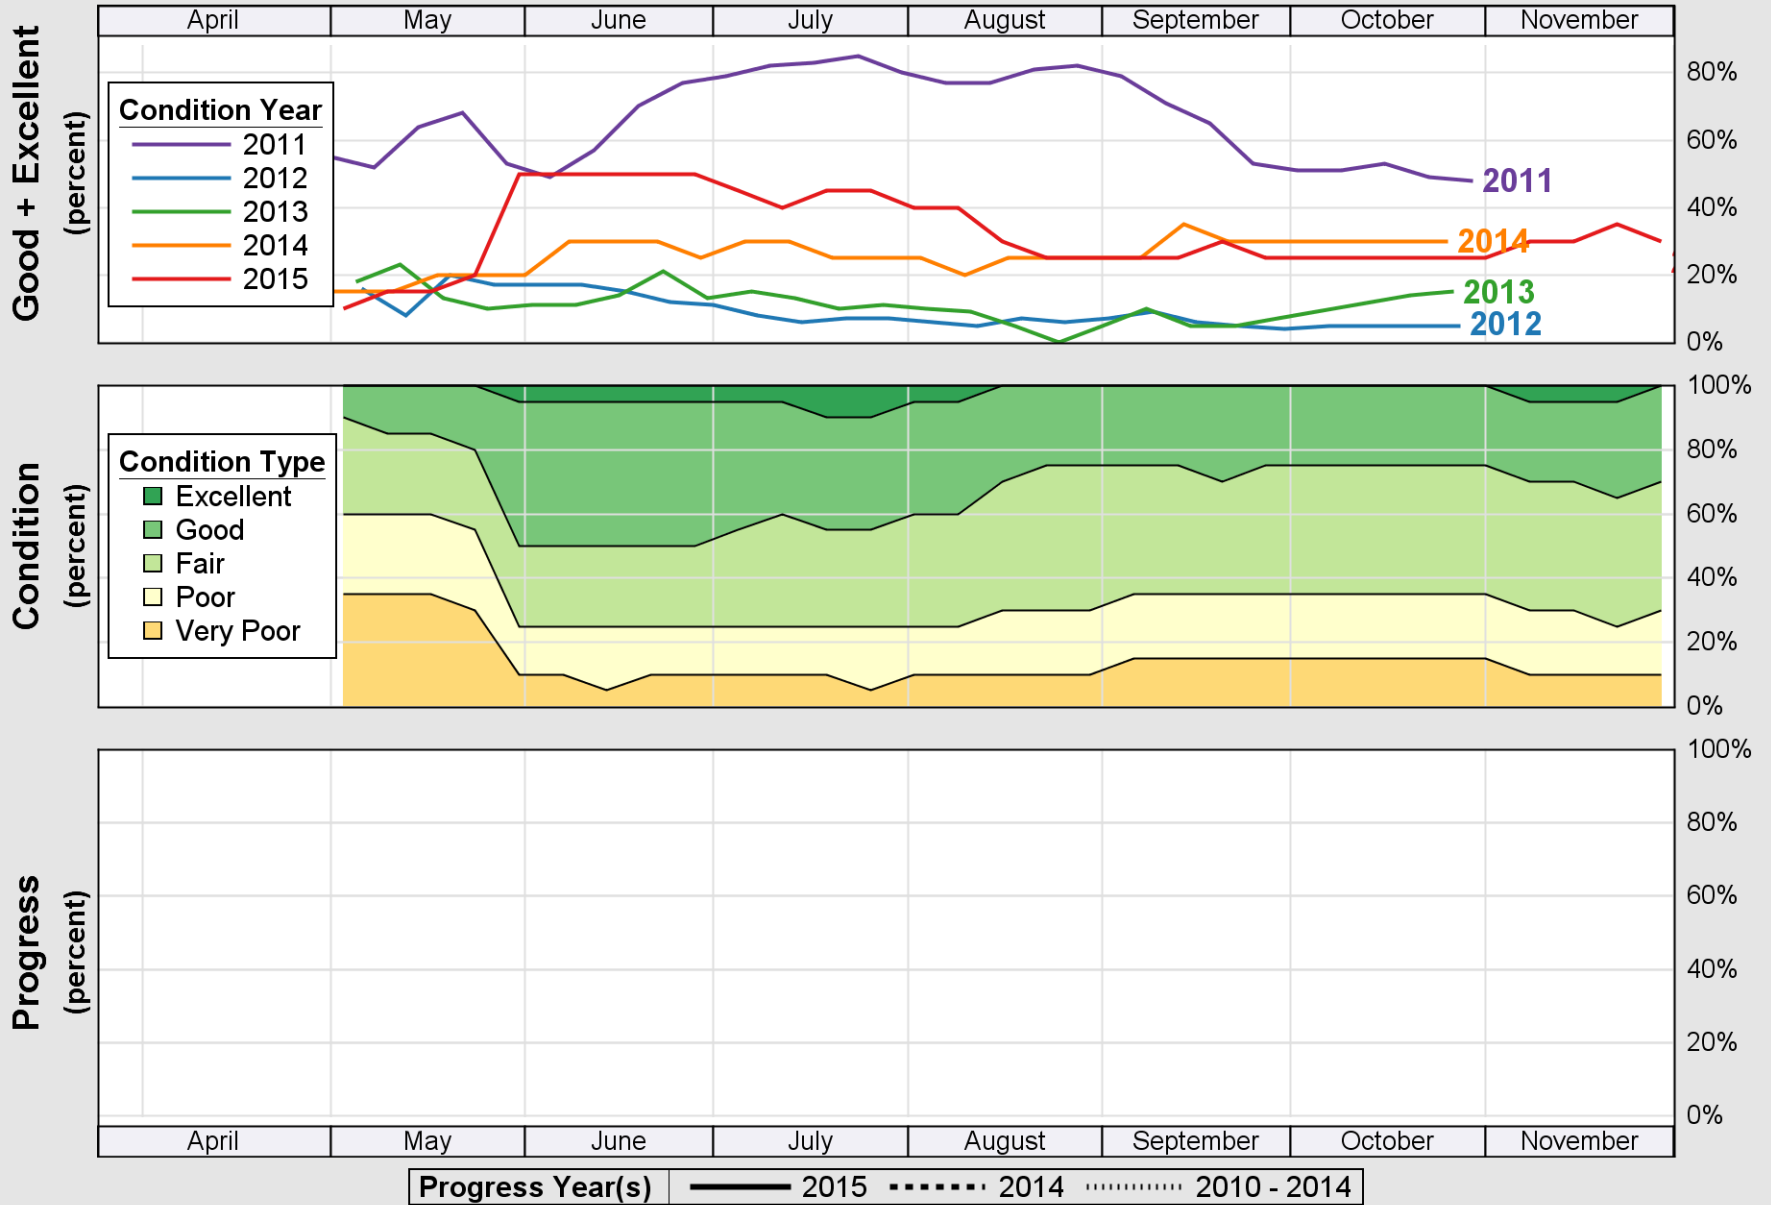

### Crop Progress and Condition: Corn in Nevada , 2015

NASS

Source: National Agricultural Statistics Service (NASS), Crop Progress Report

USDA

# Crop Progress and Condition: Pasture and Range in Nevada , 2015

NASS

Source: National Agricultural Statistics Service (NASS), Crop Progress Report

USDA

### Crop Progress and Condition: Spring Wheat in Nevada , 2015

NASS

Source: National Agricultural Statistics Service (NASS), Crop Progress Report

USDA