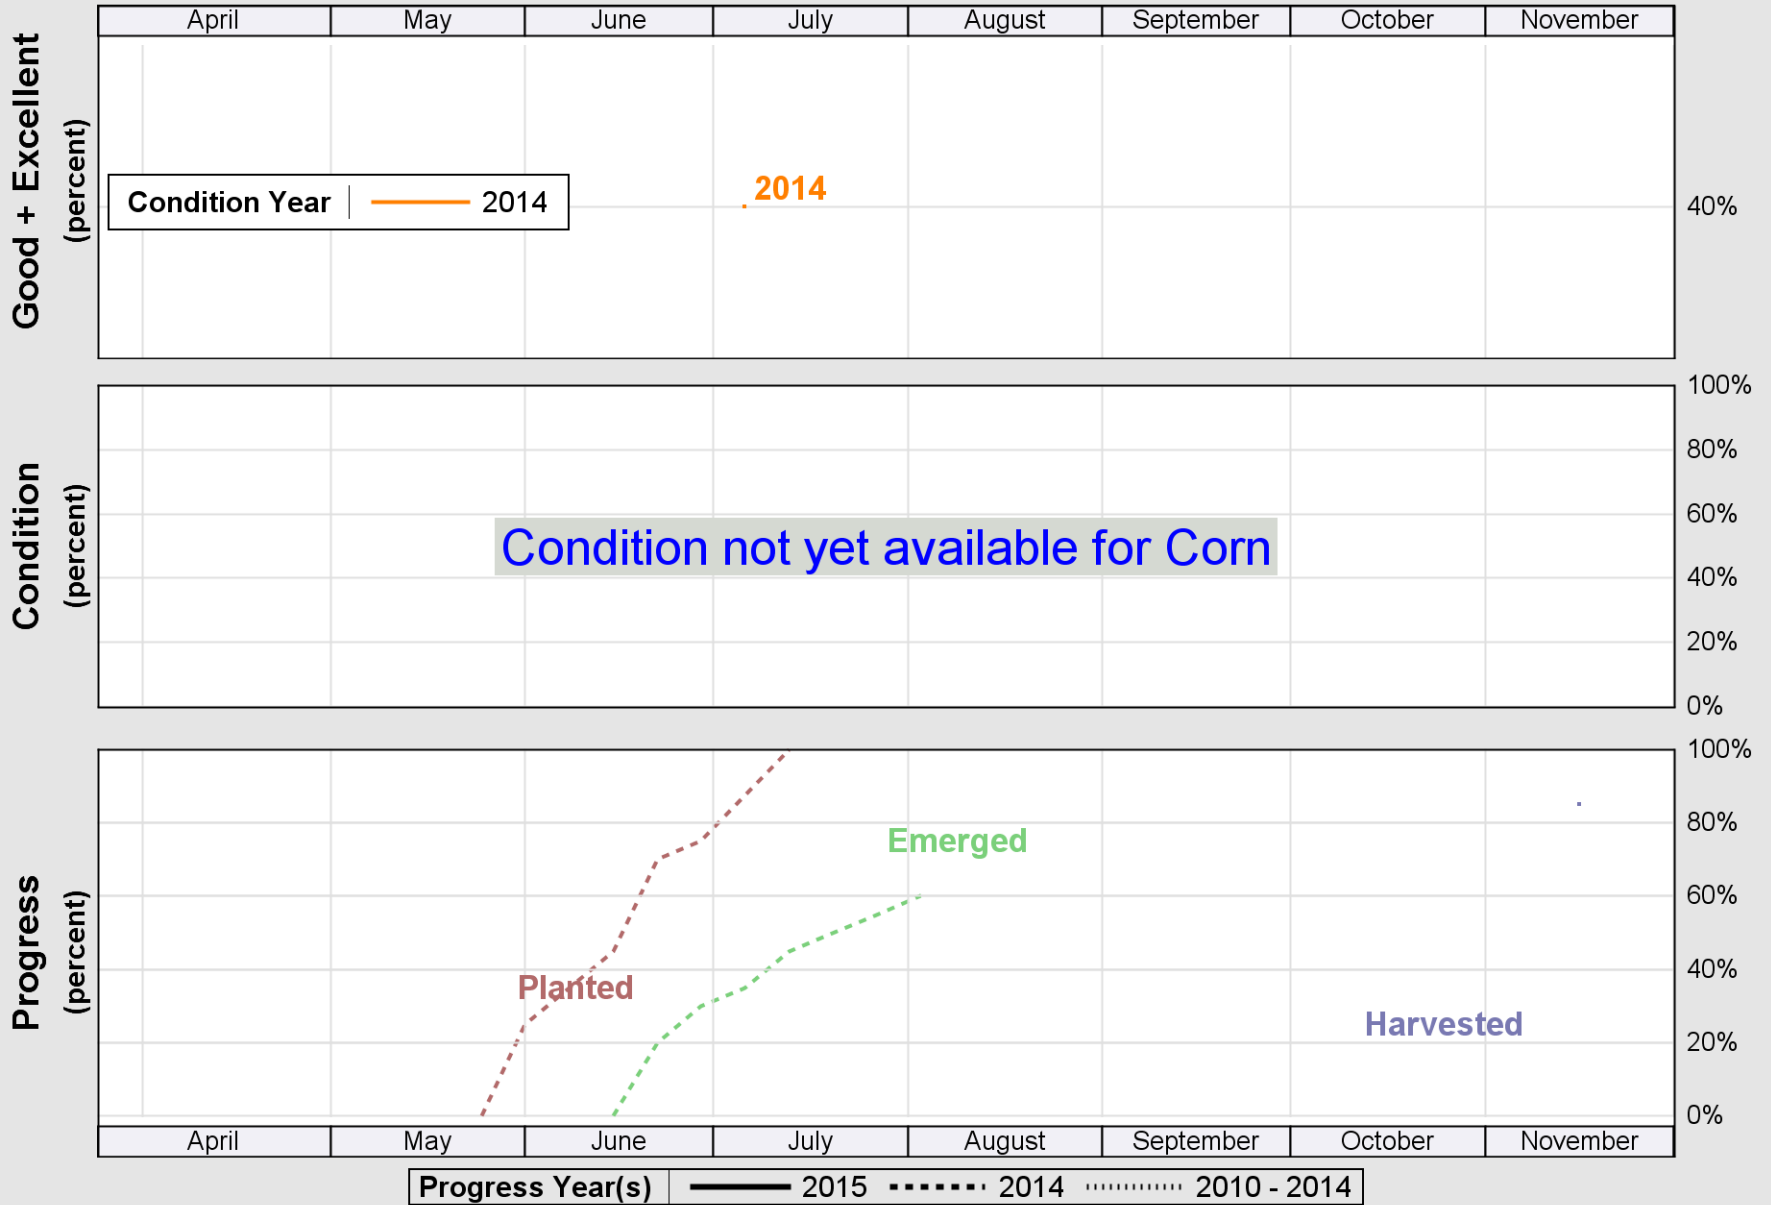

### Crop Progress and Condition: Corn in Nevada , 2015

NASS

Source: National Agricultural Statistics Service (NASS), Crop Progress Report

USDA