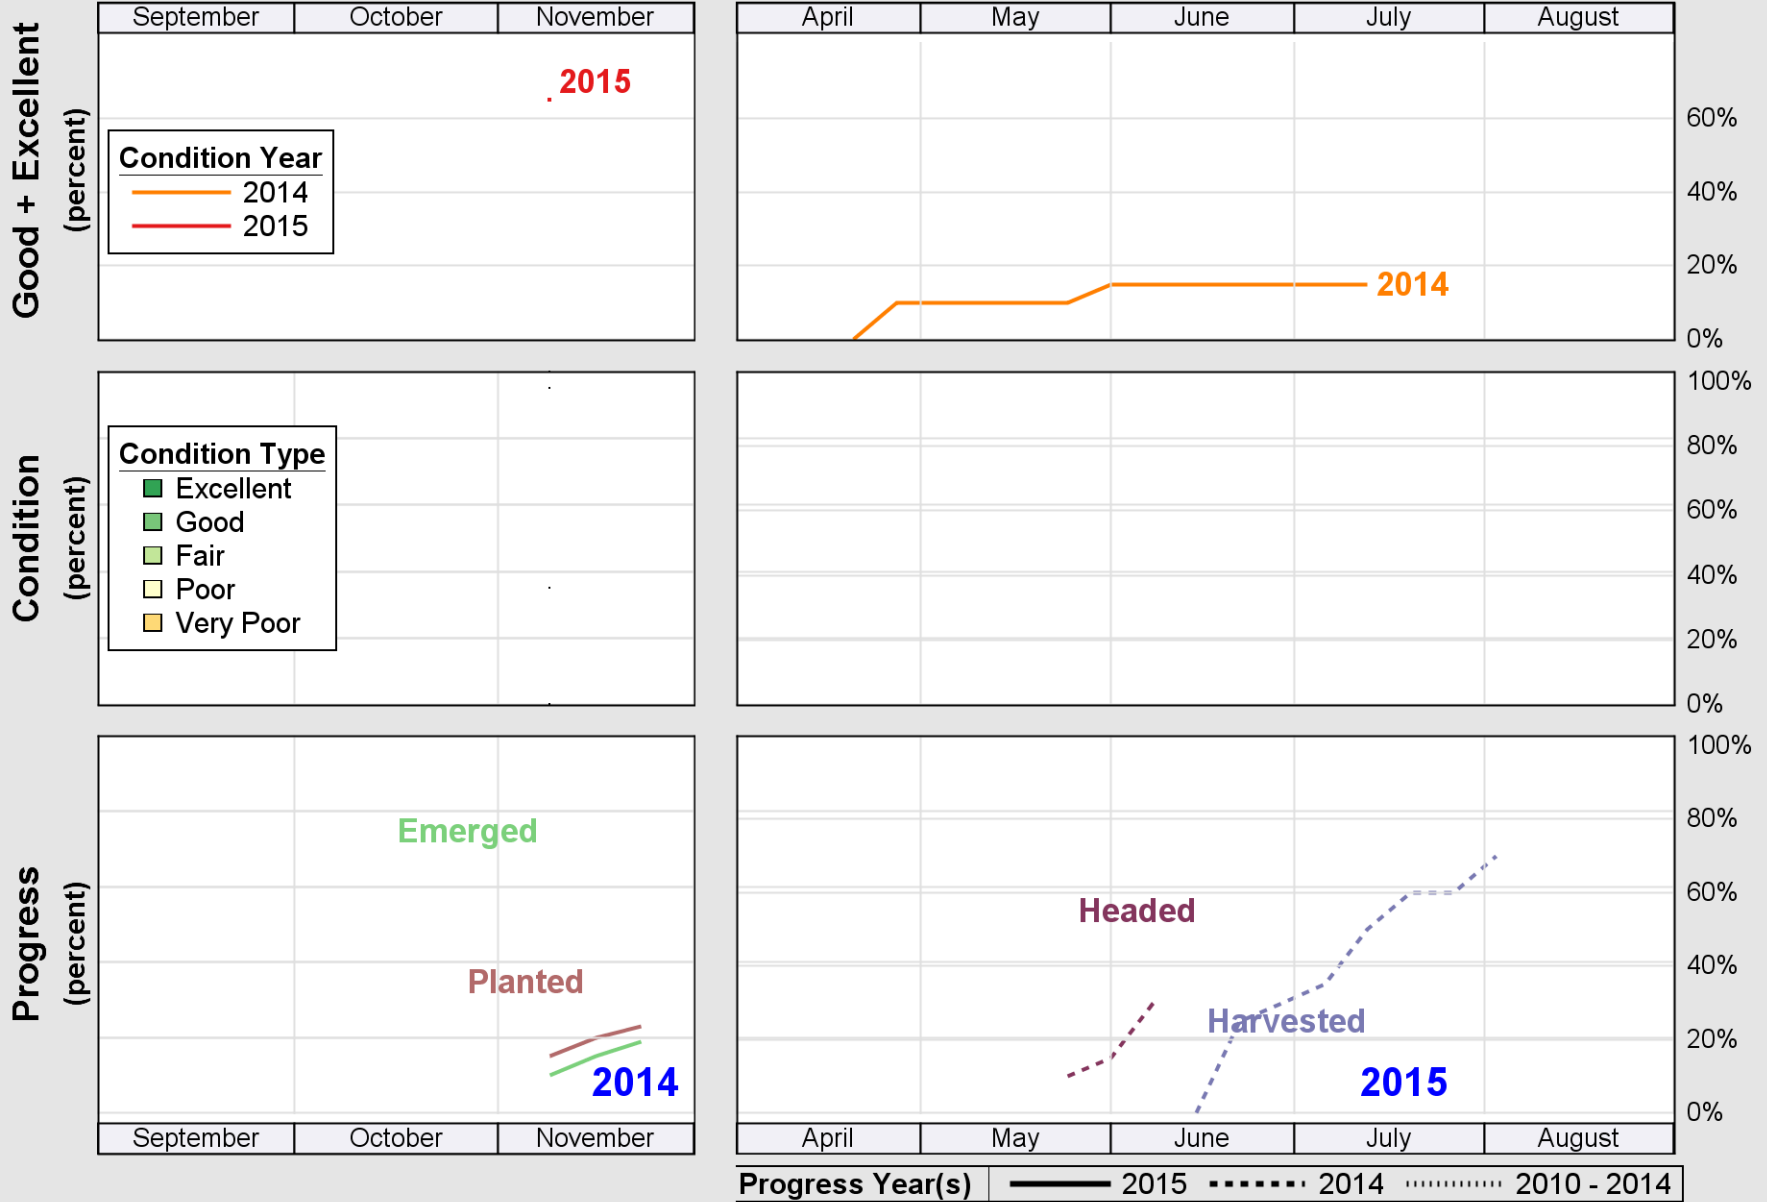

### Crop Progress and Condition: Spring Wheat in Nevada , 2015

NASS

Source: National Agricultural Statistics Service (NASS), Crop Progress Report

USDA

# Crop Progress and Condition: Winter Wheat in Nevada , 2015

NASS

Source: National Agricultural Statistics Service (NASS), Crop Progress Report