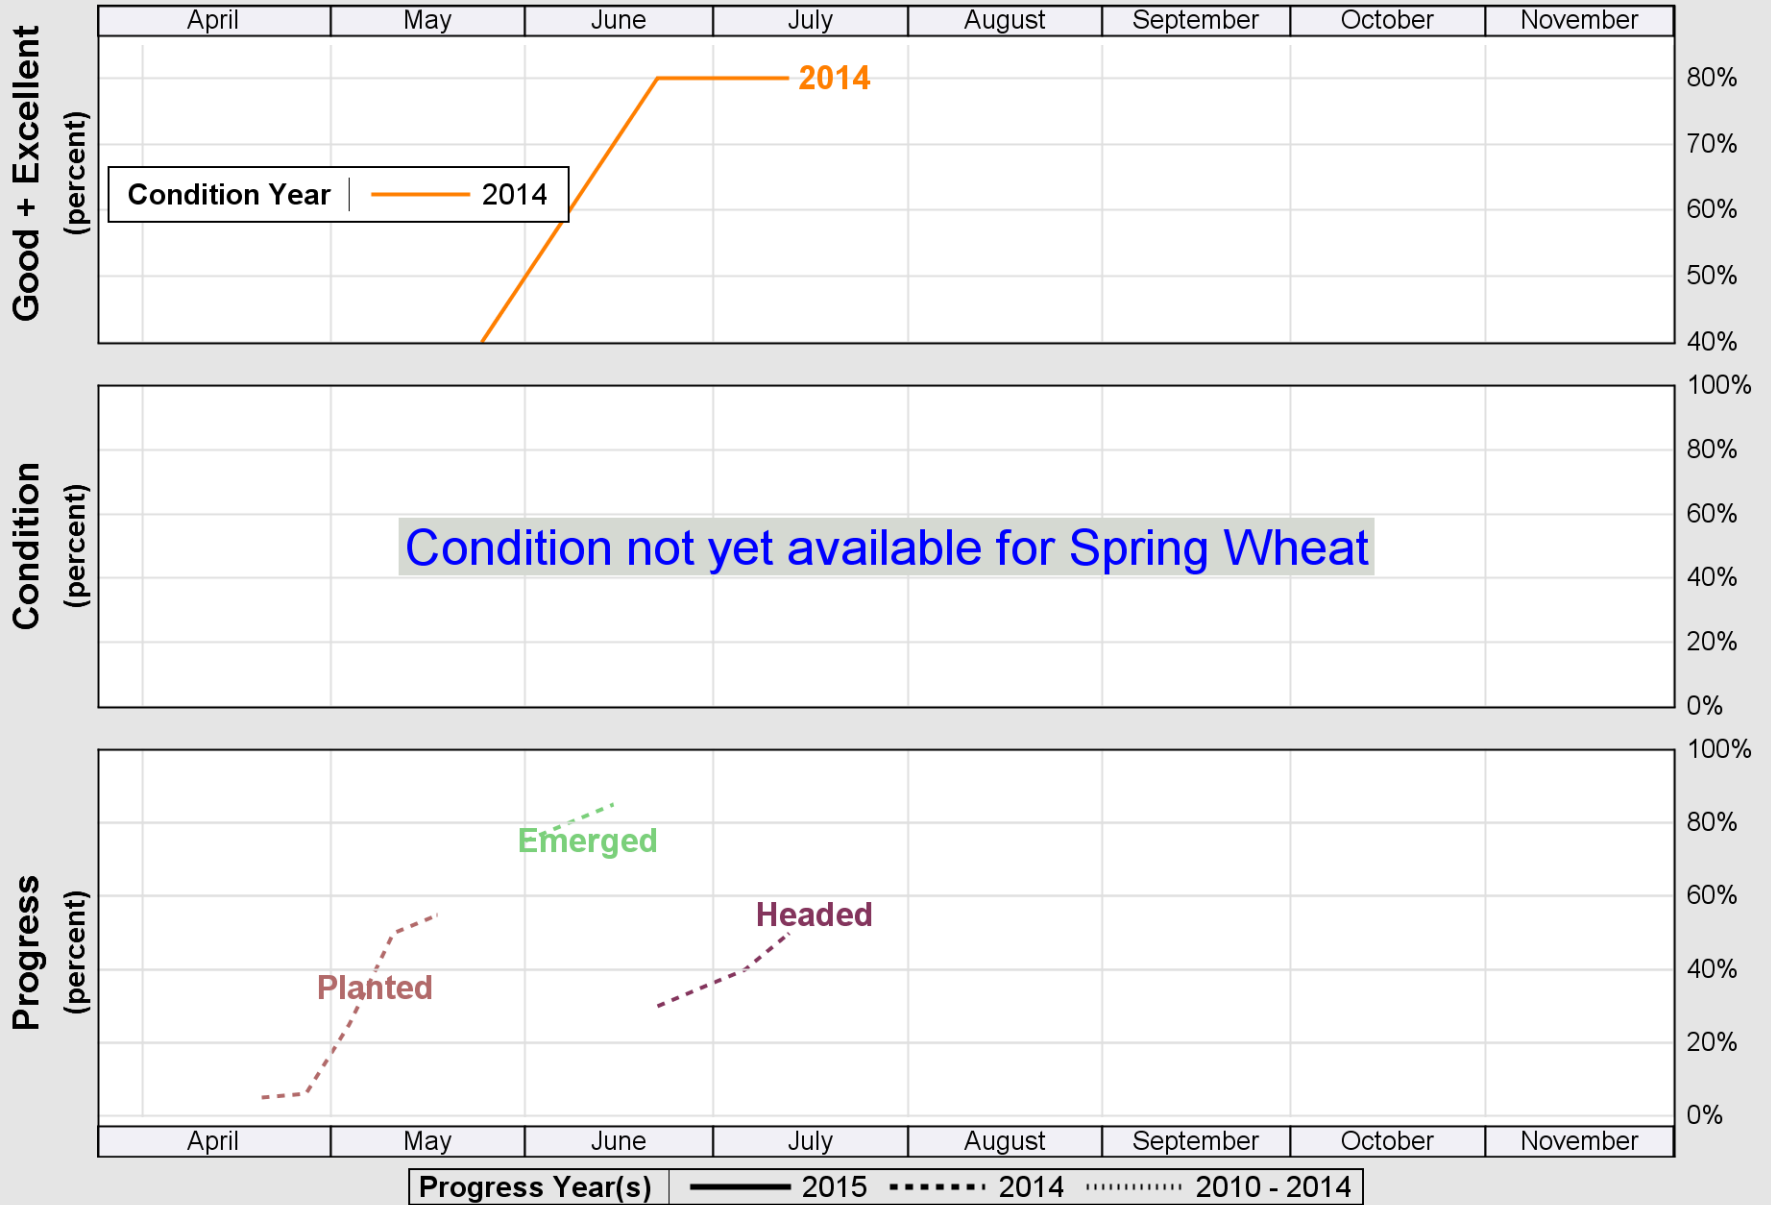

### Crop Progress and Condition: Corn in Nevada , 2015

NASS

Source: National Agricultural Statistics Service (NASS), Crop Progress Report

USDA

# Crop Progress and Condition: Pasture and Range in Nevada , 2015

NASS

Source: National Agricultural Statistics Service (NASS), Crop Progress Report

USDA

### Crop Progress and Condition: Spring Wheat in Nevada , 2015

NASS

Source: National Agricultural Statistics Service (NASS), Crop Progress Report

USDA