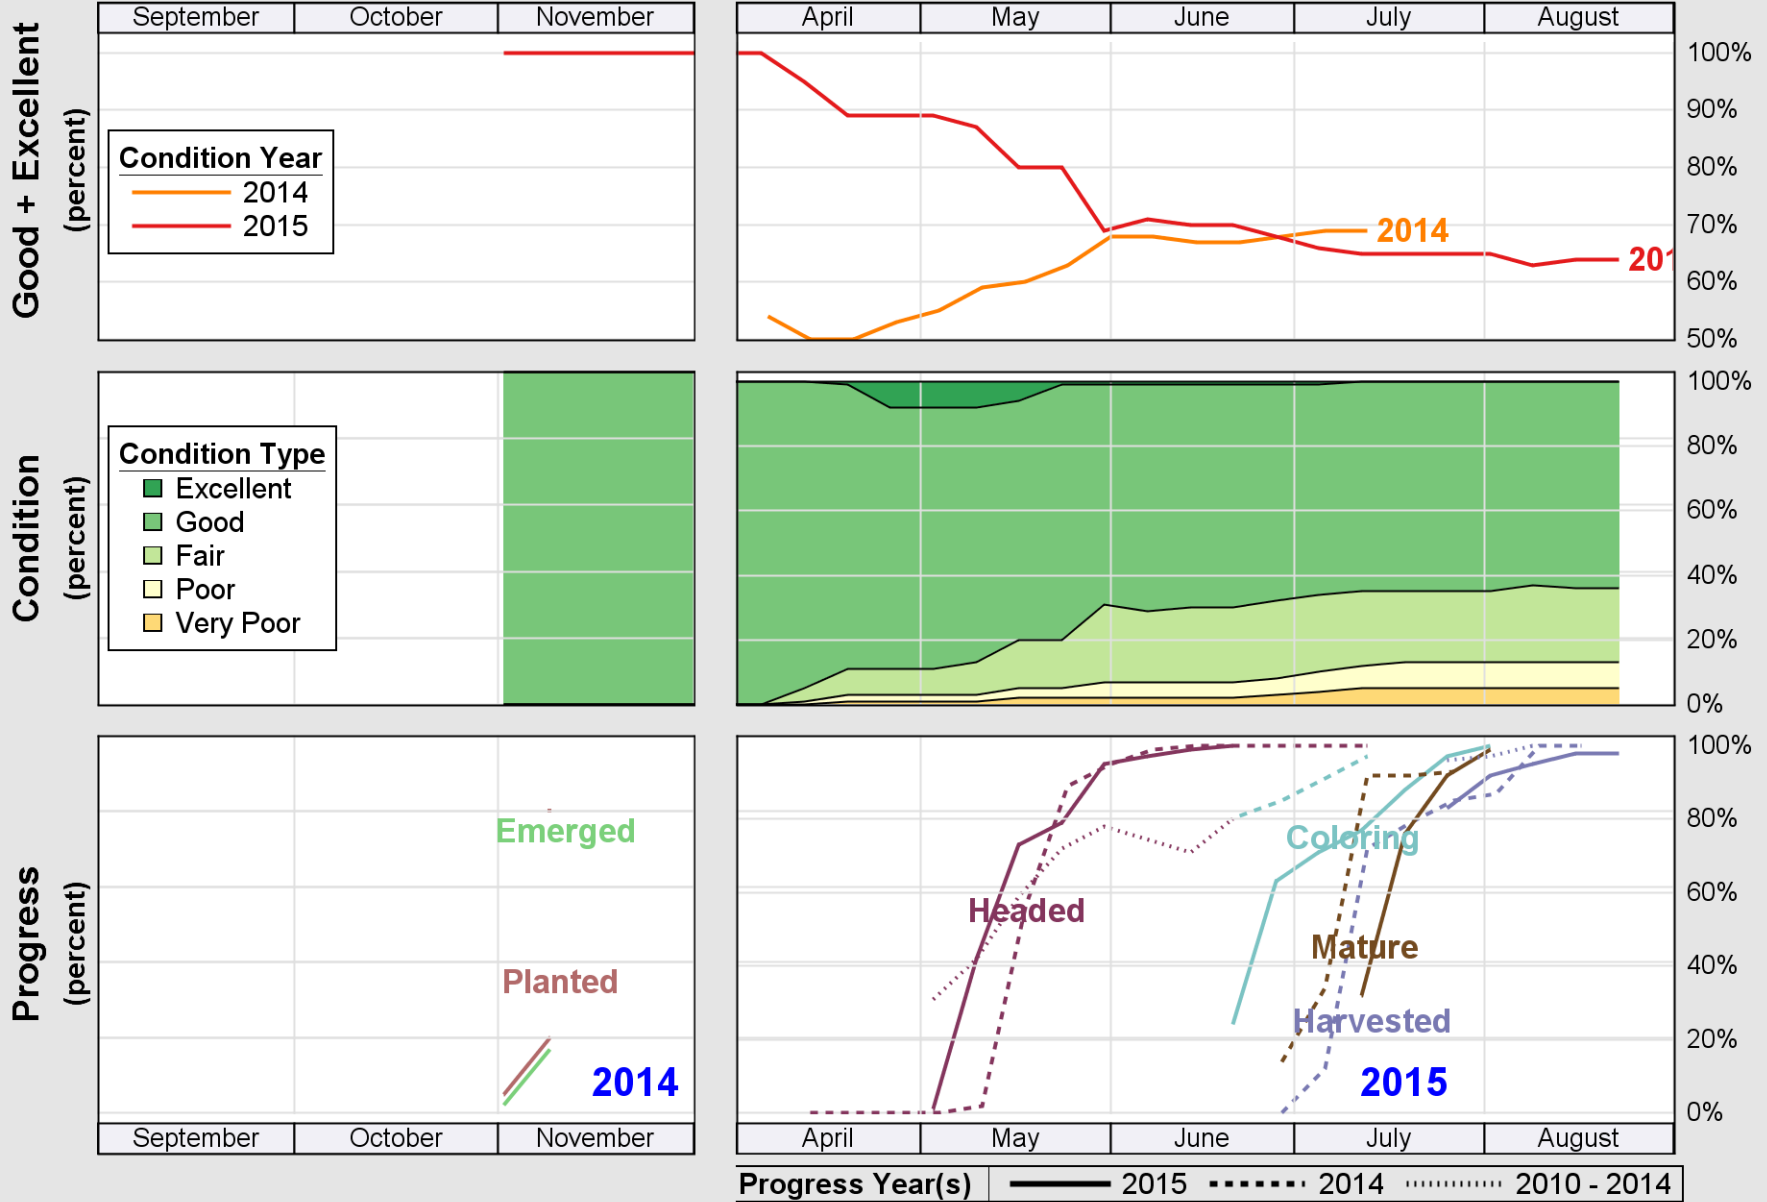

USDA

Crop Progress and Condition: Corn in New Jersey , 2015

NASS

Source: National Agricultural Statistics Service (NASS), Crop Progress Report

USDA Crop Progress and Condition: Pasture and Range in New Jersey , 2015 **NASS**

Source: National Agricultural Statistics Service (NASS), Crop Progress Report

USDA

Crop Progress and Condition: Soybeans in New Jersey , 2015

NASS

Source: National Agricultural Statistics Service (NASS), Crop Progress Report

USDA

Crop Progress and Condition: Winter Wheat in New Jersey , 2015

NASS

Source: National Agricultural Statistics Service (NASS), Crop Progress Report