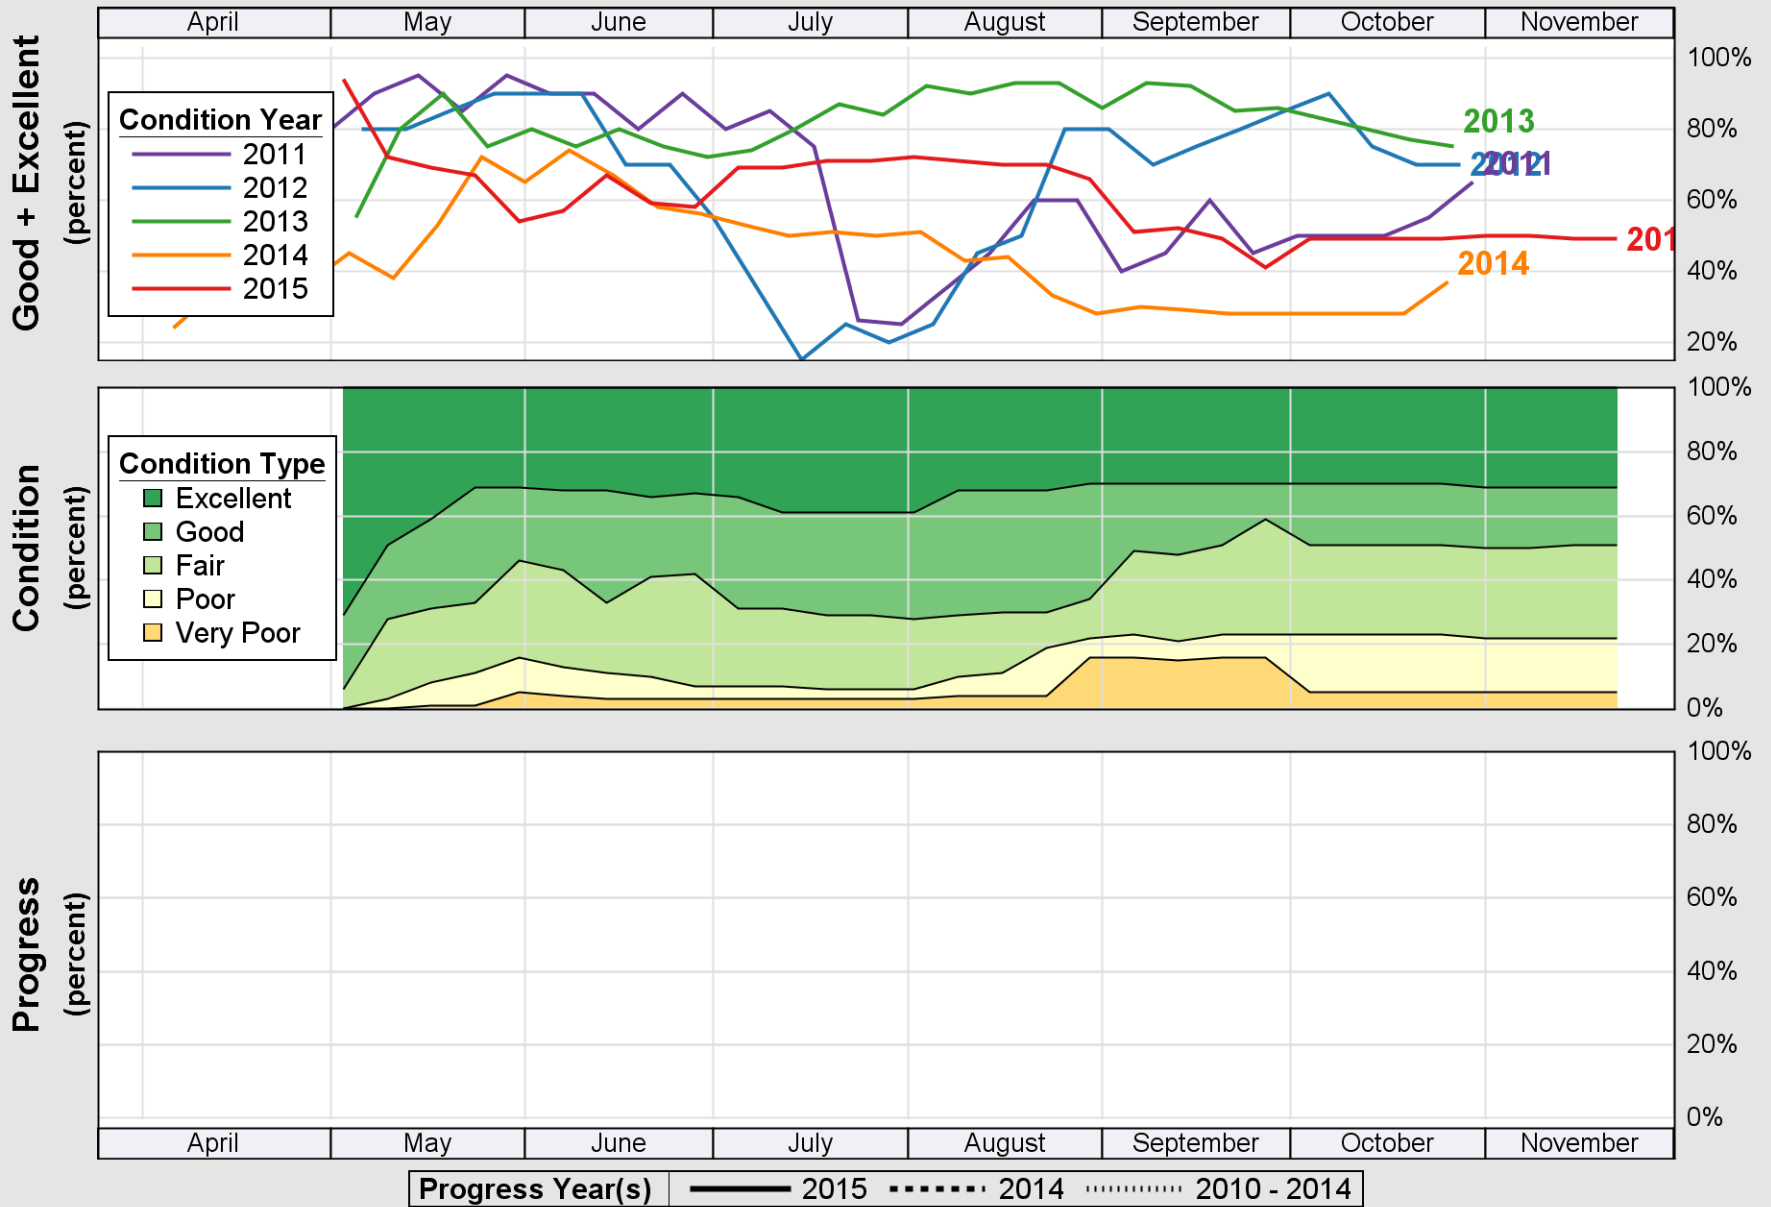

USDA

Crop Progress and Condition: Corn in New Jersey , 2015

NASS

Source: National Agricultural Statistics Service (NASS), Crop Progress Report

USDA Crop Progress and Condition: Pasture and Range in New Jersey , 2015 **NASS**

Source: National Agricultural Statistics Service (NASS), Crop Progress Report

USDA

Crop Progress and Condition: Soybeans in New Jersey , 2015

NASS

Source: National Agricultural Statistics Service (NASS), Crop Progress Report