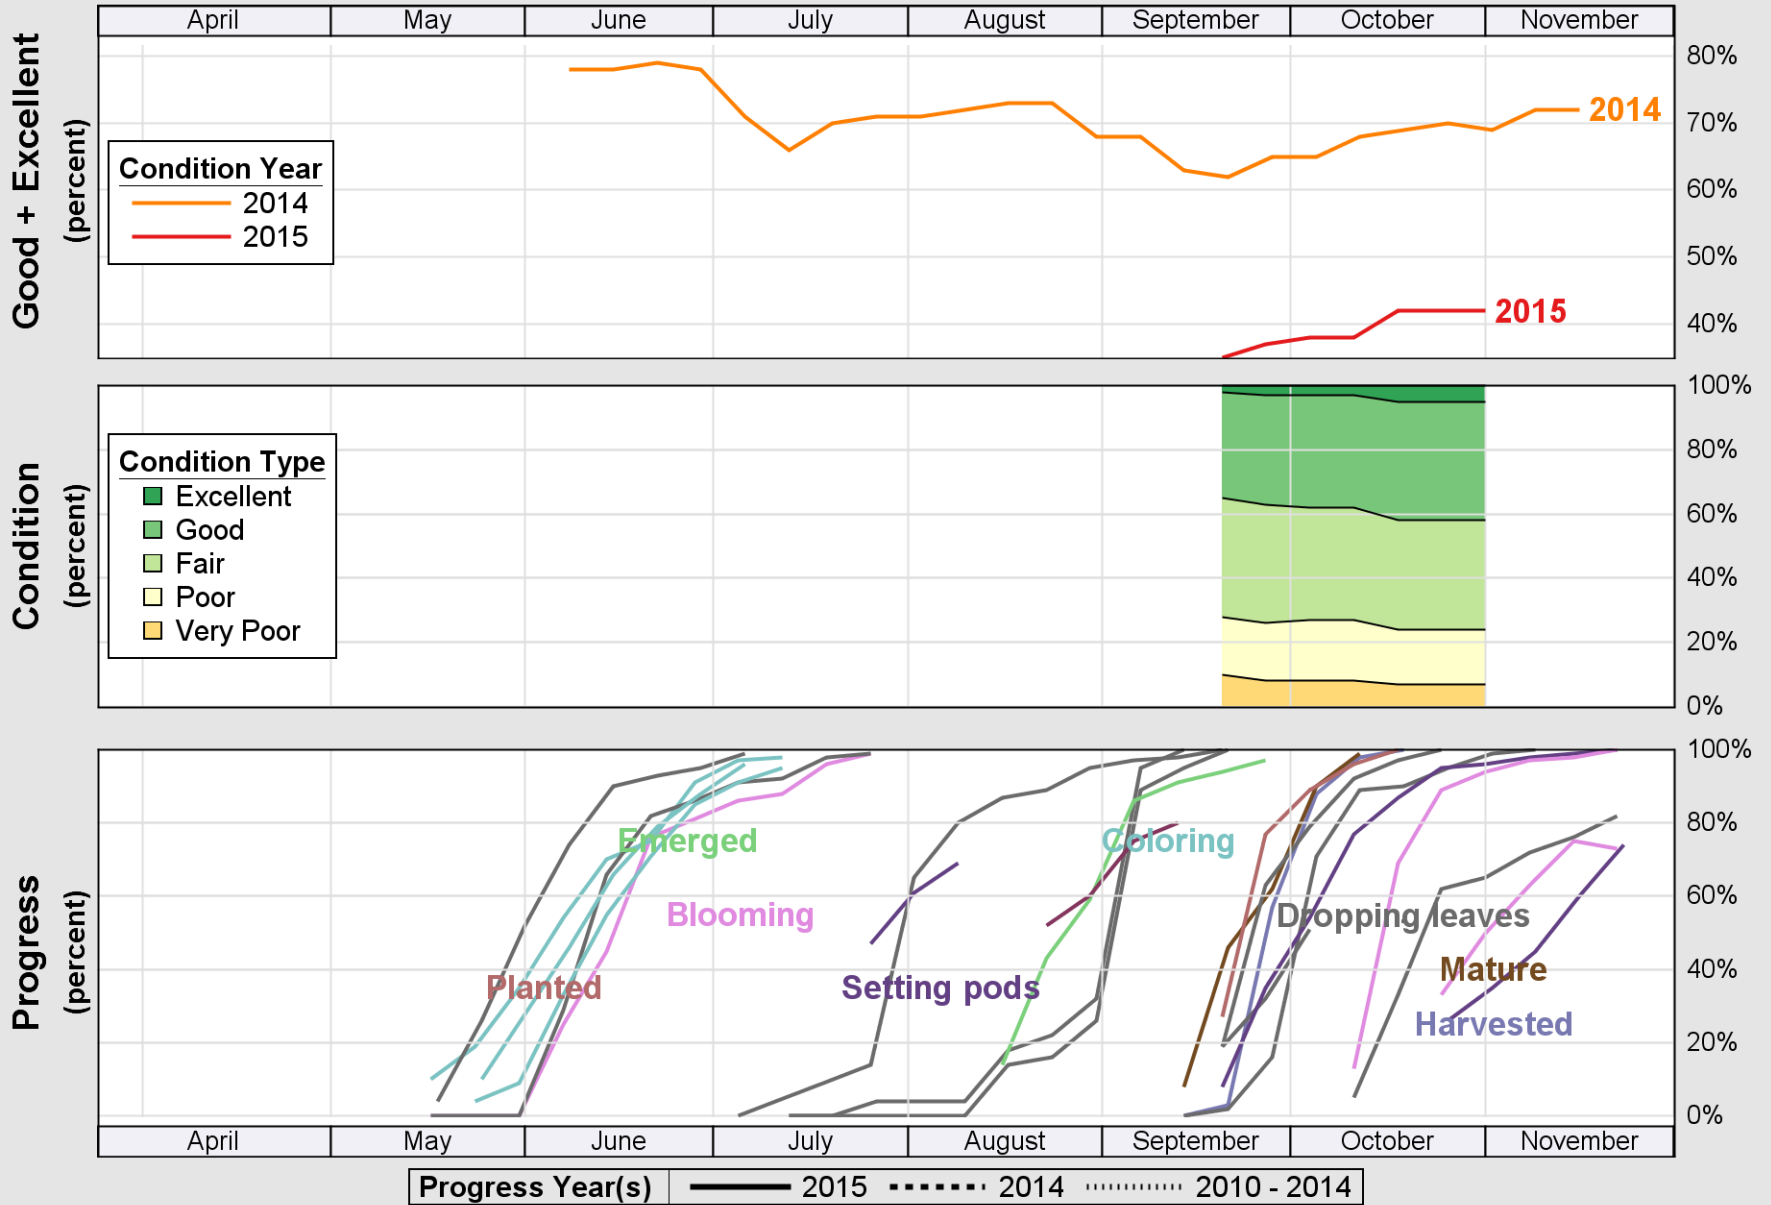

USDA

Crop Progress and Condition: Corn in New Jersey , 2015

NASS

Source: National Agricultural Statistics Service (NASS), Crop Progress Report

USDA Crop Progress and Condition: Pasture and Range in New Jersey , 2015 **NASS**

Source: National Agricultural Statistics Service (NASS), Crop Progress Report

USDA

Crop Progress and Condition: Soybeans in New Jersey , 2015

NASS

Source: National Agricultural Statistics Service (NASS), Crop Progress Report