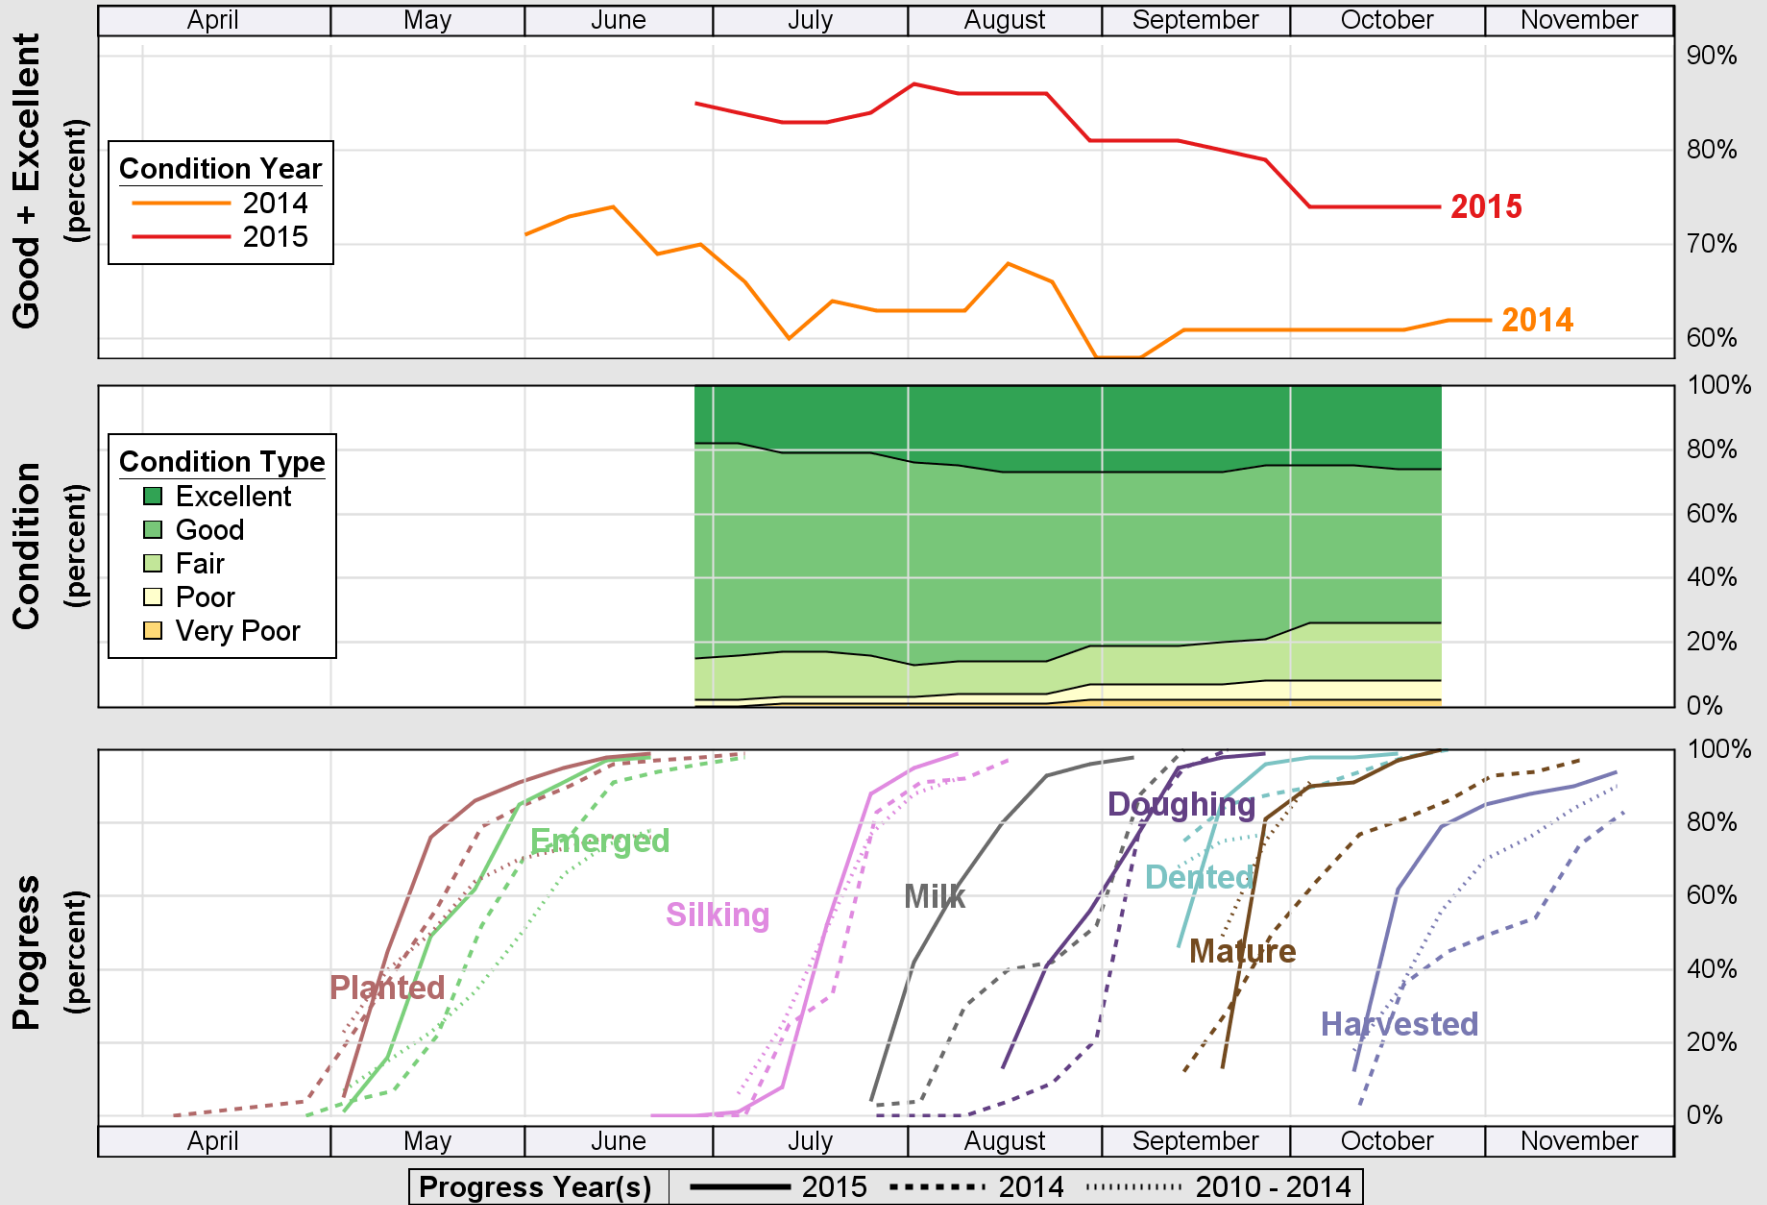

USDA

Crop Progress and Condition: Corn in New Jersey , 2015

NASS

Source: National Agricultural Statistics Service (NASS), Crop Progress Report

USDA Crop Progress and Condition: Pasture and Range in New Jersey , 2015 **NASS**