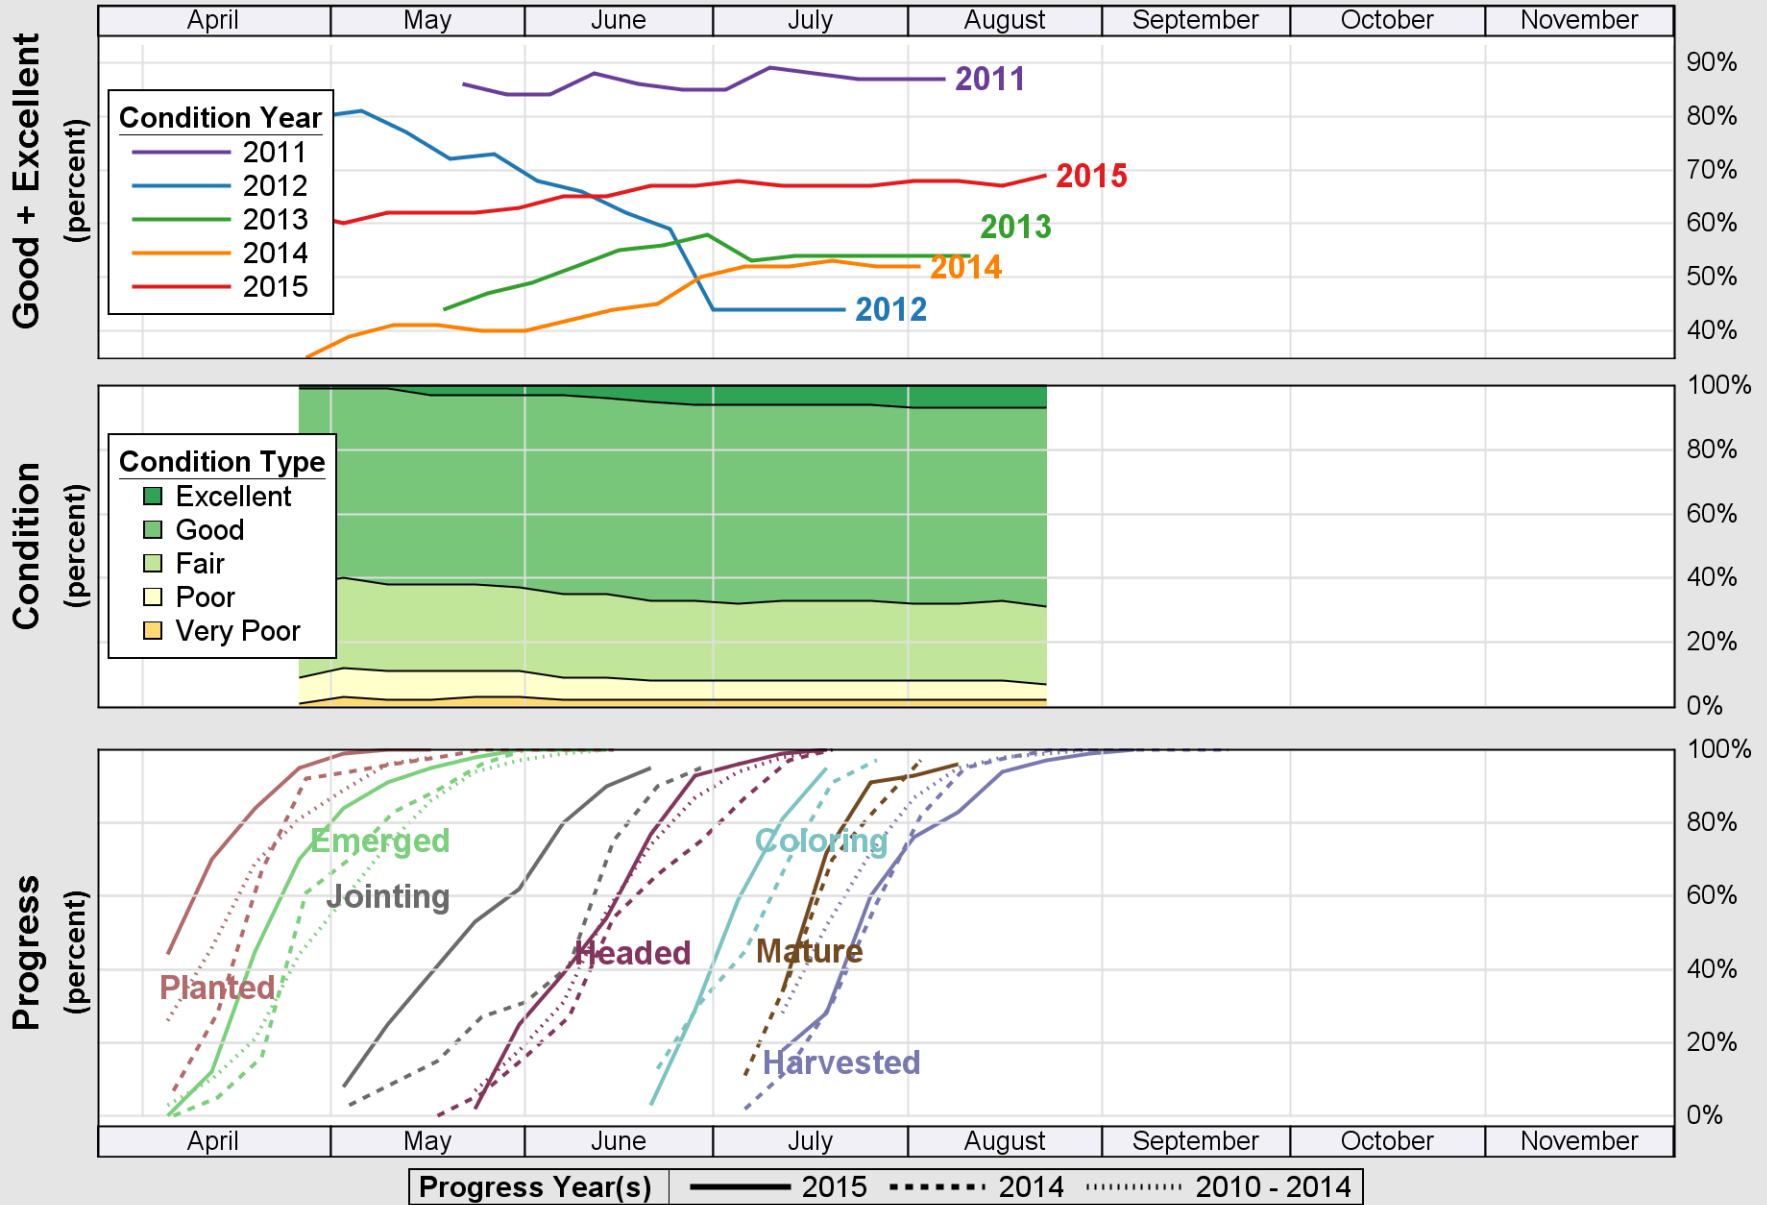

# Crop Progress and Condition: Corn in Nebraska , 2015

NASS

Source: National Agricultural Statistics Service (NASS), Crop Progress Report

USDA

# Crop Progress and Condition: Oats in Nebraska , 2015

NASS

Source: National Agricultural Statistics Service (NASS), Crop Progress Report

USDA

# Crop Progress and Condition: Pasture and Range in Nebraska , 2015

NASS

Source: National Agricultural Statistics Service (NASS), Crop Progress Report

USDA