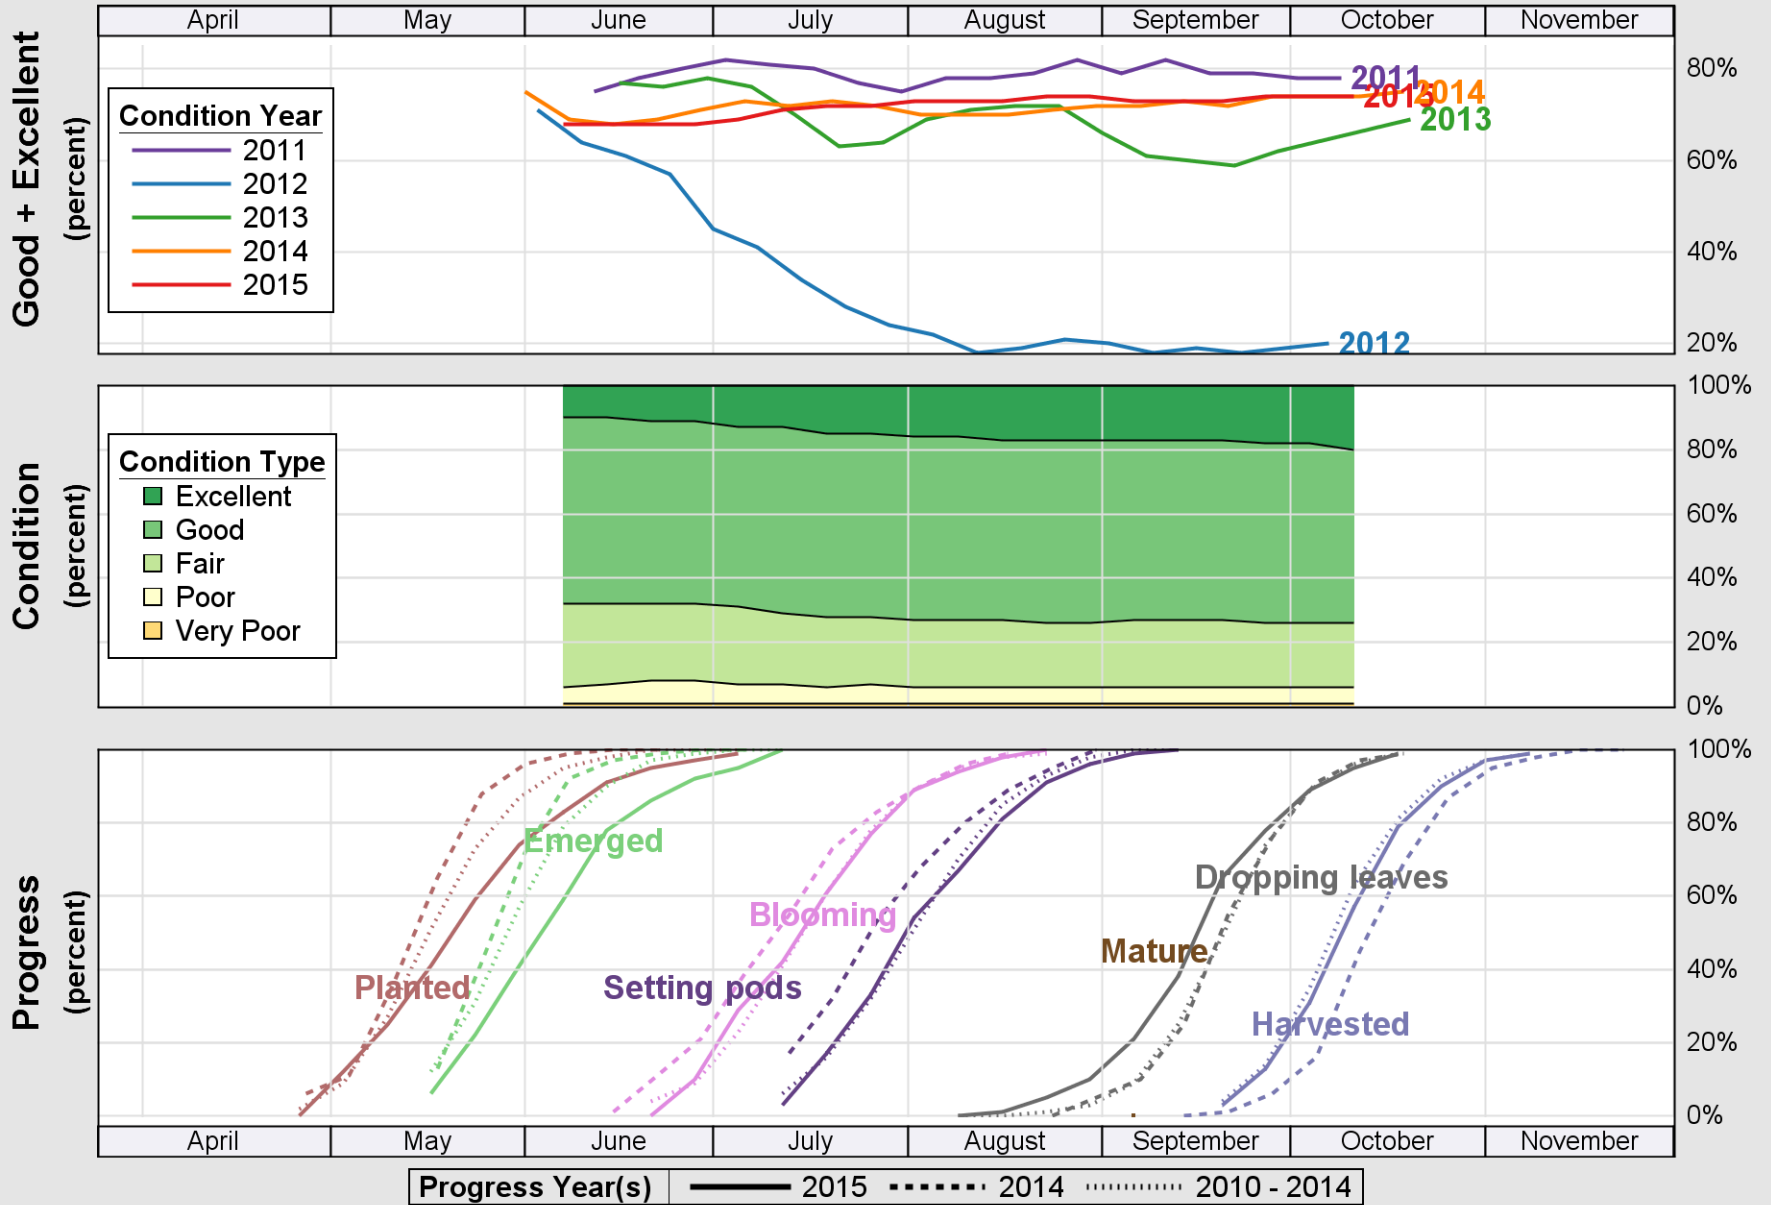

# Crop Progress and Condition: Pasture and Range in Nebraska , 2015

NASS

Source: National Agricultural Statistics Service (NASS), Crop Progress Report

USDA

# Crop Progress and Condition: Sorghum in Nebraska , 2015

NASS

Source: National Agricultural Statistics Service (NASS), Crop Progress Report

USDA

# Crop Progress and Condition: Soybeans in Nebraska , 2015

NASS

Source: National Agricultural Statistics Service (NASS), Crop Progress Report

USDA

# Crop Progress and Condition: Winter Wheat in Nebraska, 2015

NASS

Source: National Agricultural Statistics Service (NASS), Crop Progress Report