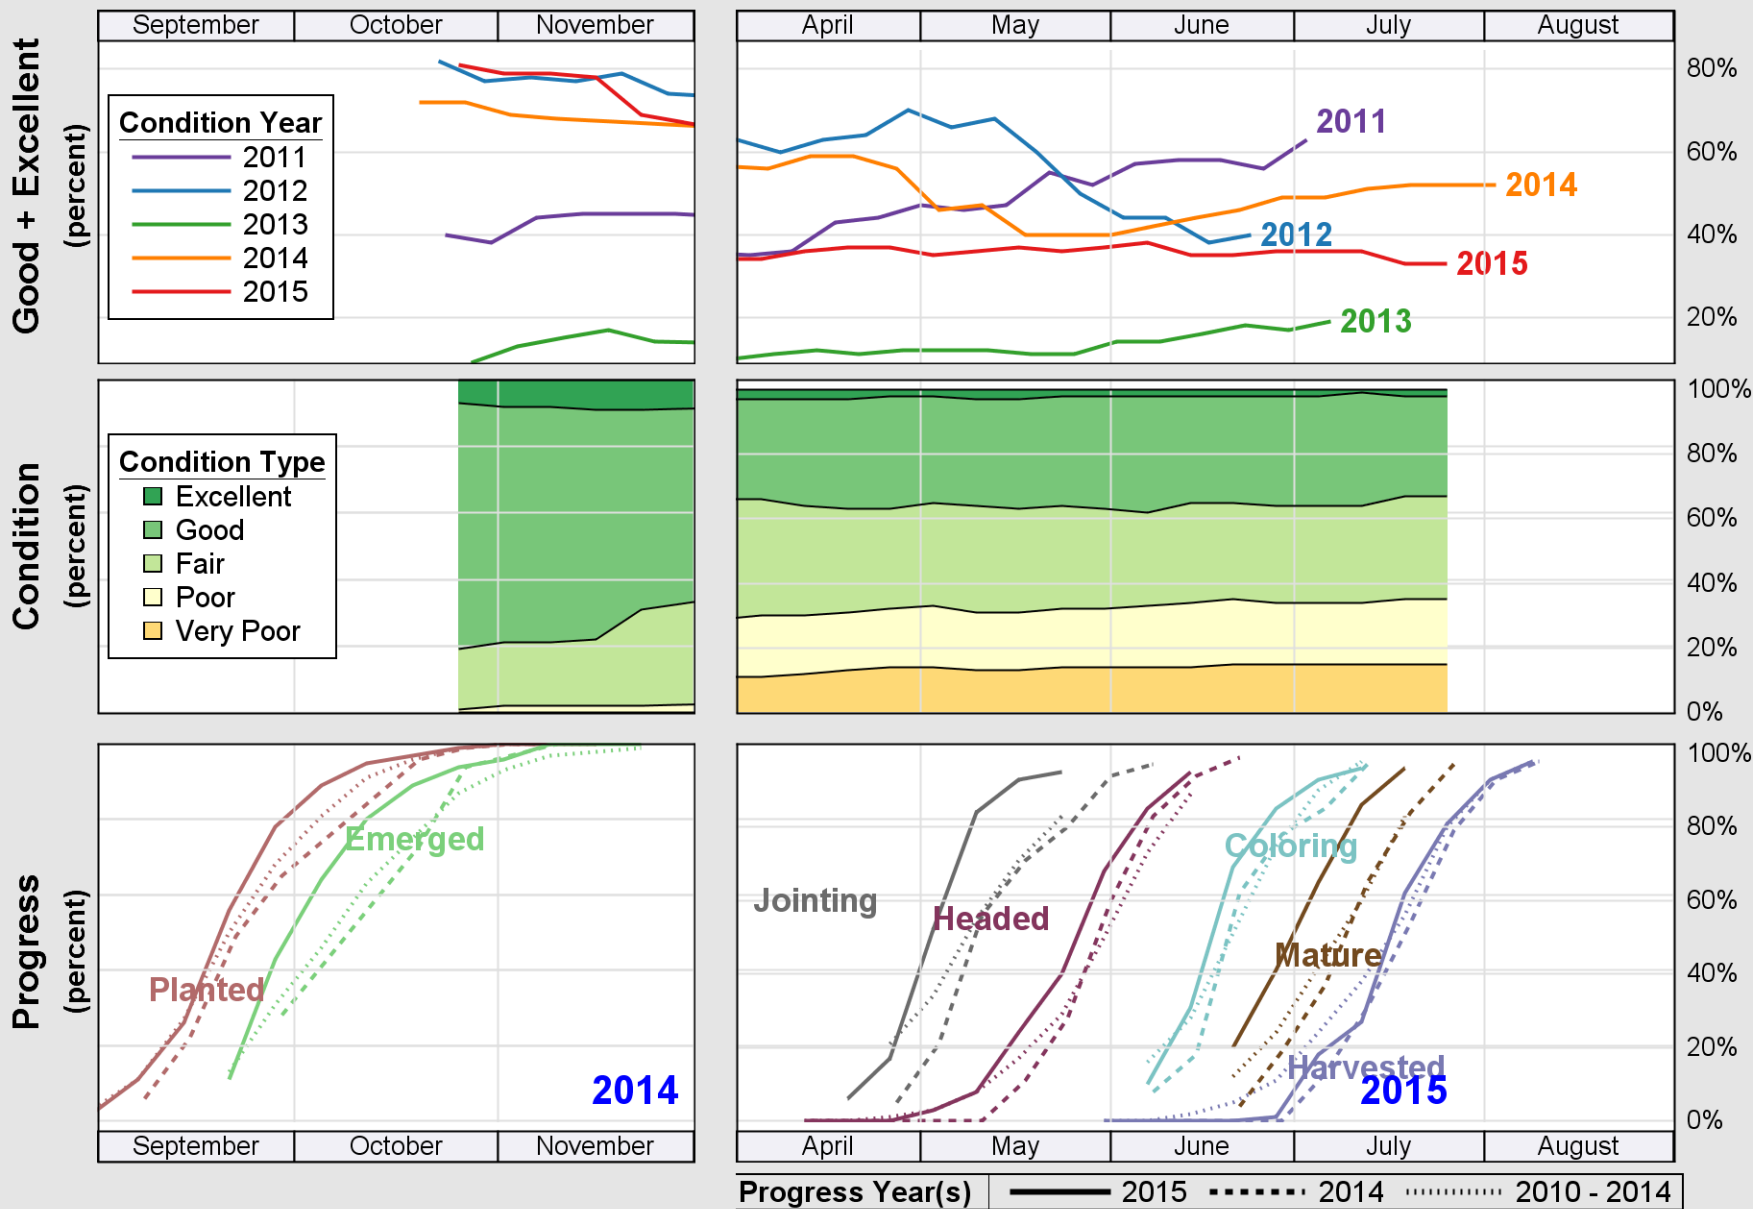

# Crop Progress and Condition: Sorghum in Nebraska , 2015

NASS

Source: National Agricultural Statistics Service (NASS), Crop Progress Report

USDA

# Crop Progress and Condition: Soybeans in Nebraska , 2015

NASS

Source: National Agricultural Statistics Service (NASS), Crop Progress Report

USDA

# Crop Progress and Condition: Winter Wheat in Nebraska, 2015

NASS

Source: National Agricultural Statistics Service (NASS), Crop Progress Report