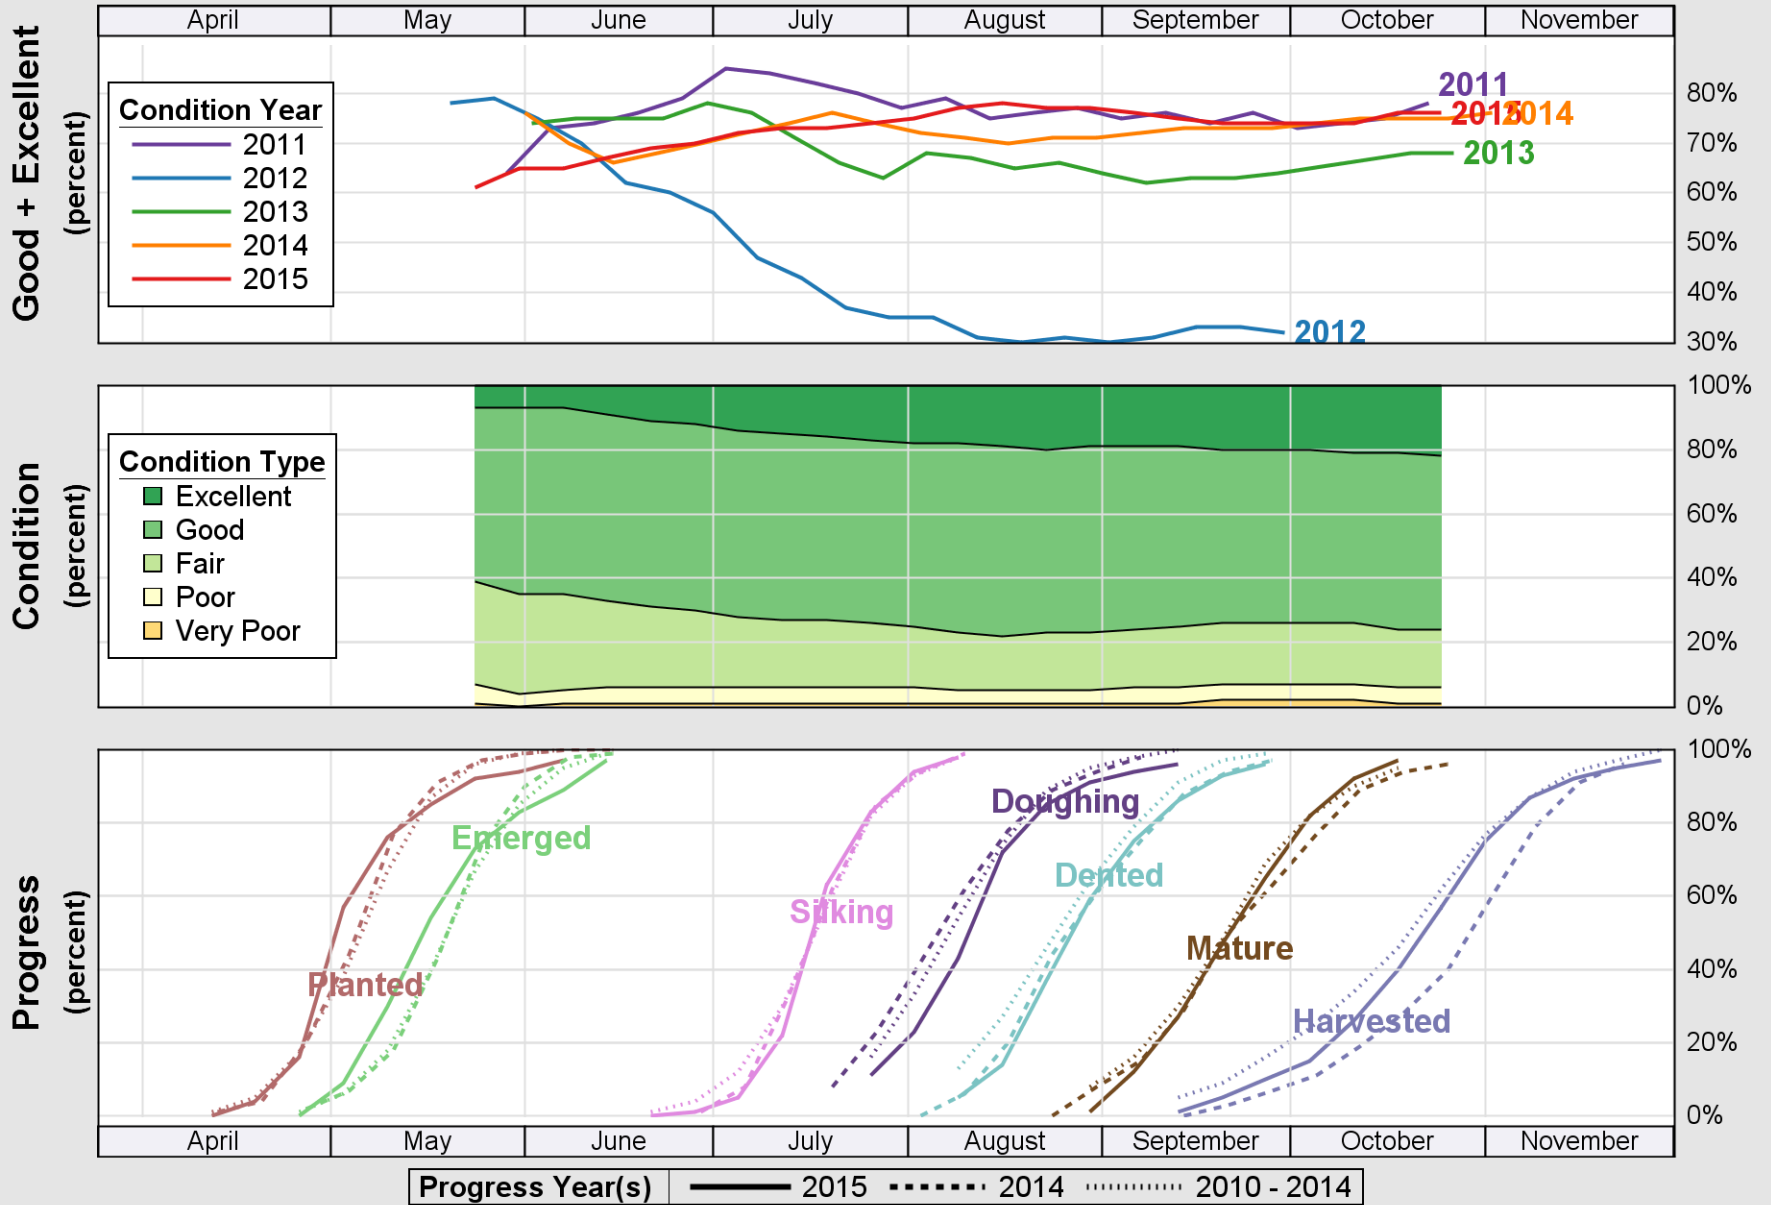

# Crop Progress and Condition: Corn in Nebraska , 2015

NASS

Source: National Agricultural Statistics Service (NASS), Crop Progress Report

USDA

# Crop Progress and Condition: Oats in Nebraska , 2015

NASS

Source: National Agricultural Statistics Service (NASS), Crop Progress Report

USDA

# Crop Progress and Condition: Pasture and Range in Nebraska , 2015

NASS

Source: National Agricultural Statistics Service (NASS), Crop Progress Report

USDA