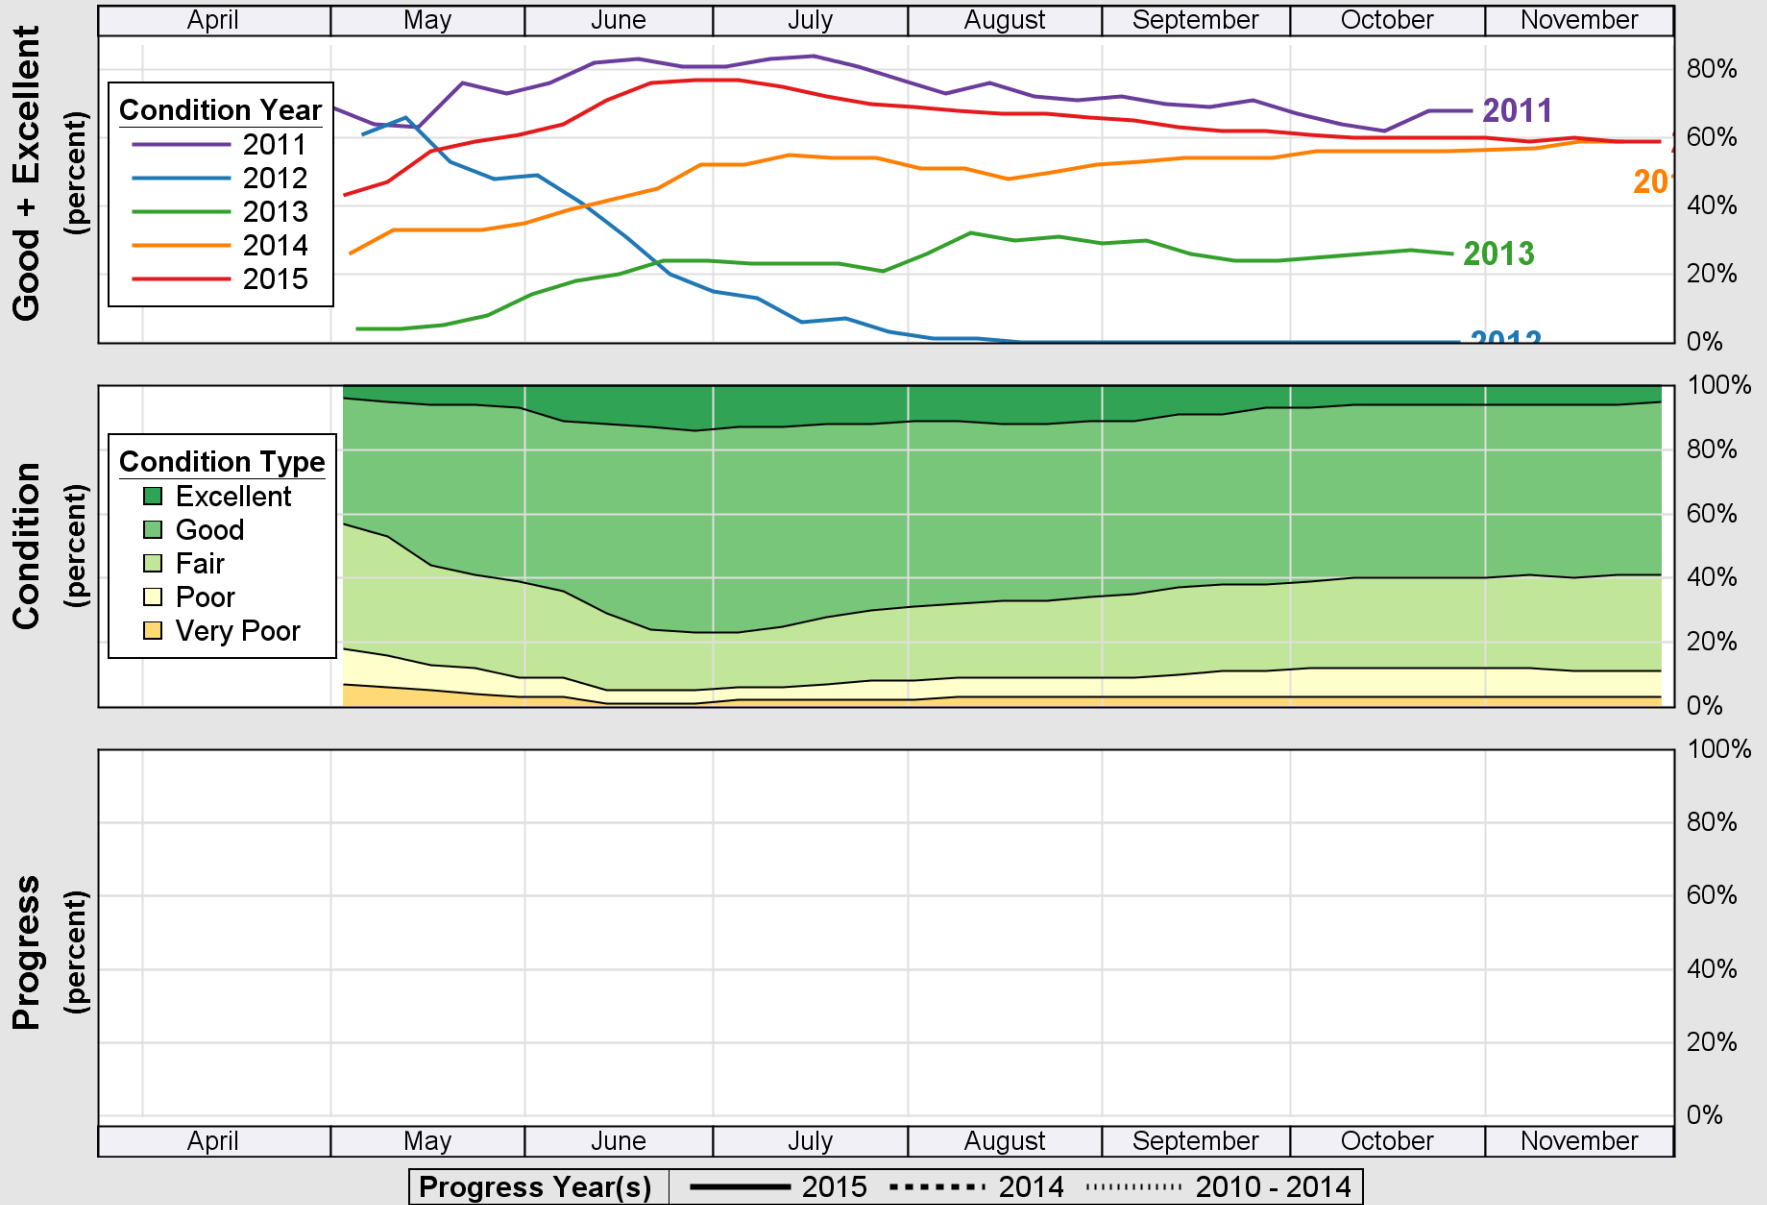

# Crop Progress and Condition: Corn in Nebraska , 2015

NASS

Source: National Agricultural Statistics Service (NASS), Crop Progress Report

USDA

# Crop Progress and Condition: Oats in Nebraska , 2015

NASS

Source: National Agricultural Statistics Service (NASS), Crop Progress Report

USDA

# Crop Progress and Condition: Pasture and Range in Nebraska , 2015

NASS

Source: National Agricultural Statistics Service (NASS), Crop Progress Report

USDA