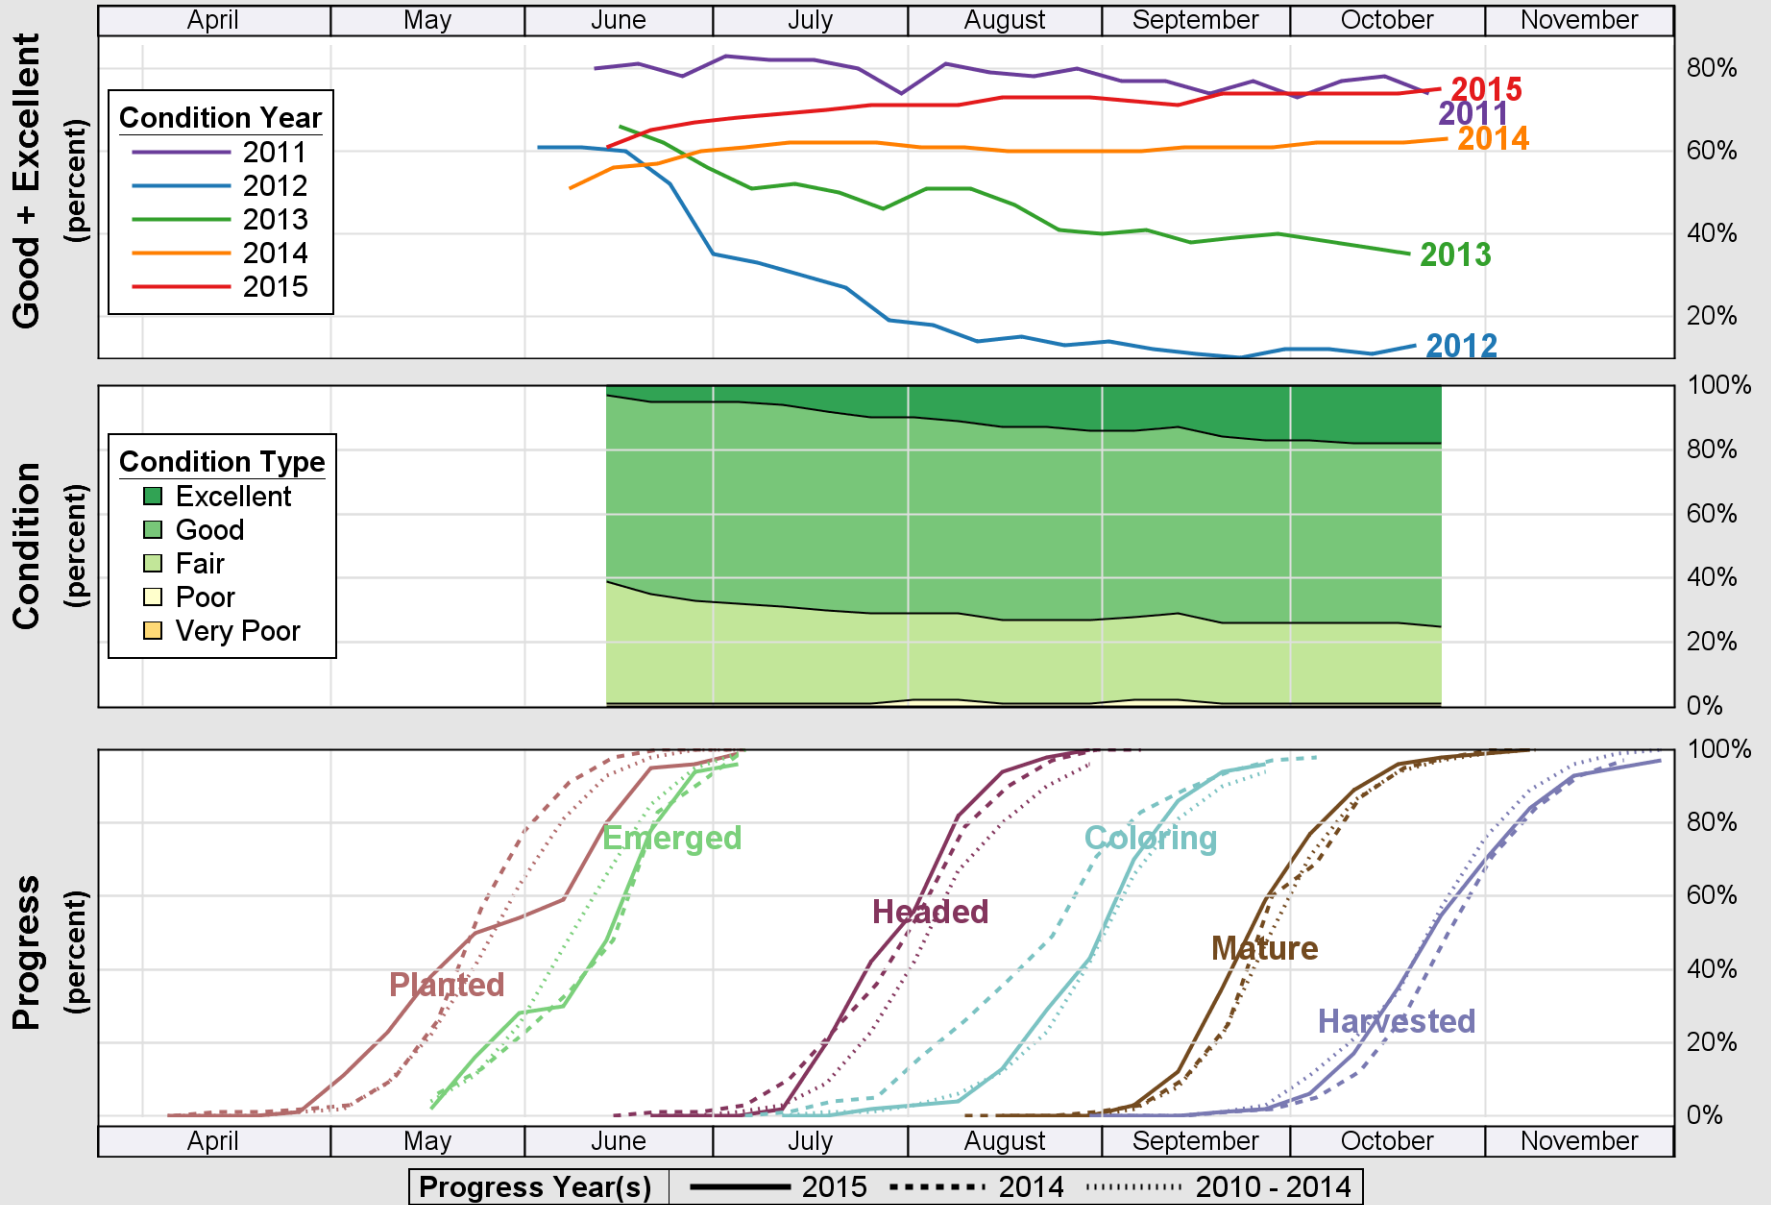

# Crop Progress and Condition: Oats in Nebraska , 2015

NASS

Source: National Agricultural Statistics Service (NASS), Crop Progress Report

USDA

# Crop Progress and Condition: Pasture and Range in Nebraska , 2015

NASS

Source: National Agricultural Statistics Service (NASS), Crop Progress Report

USDA

# Crop Progress and Condition: Sorghum in Nebraska , 2015

NASS

Source: National Agricultural Statistics Service (NASS), Crop Progress Report

USDA