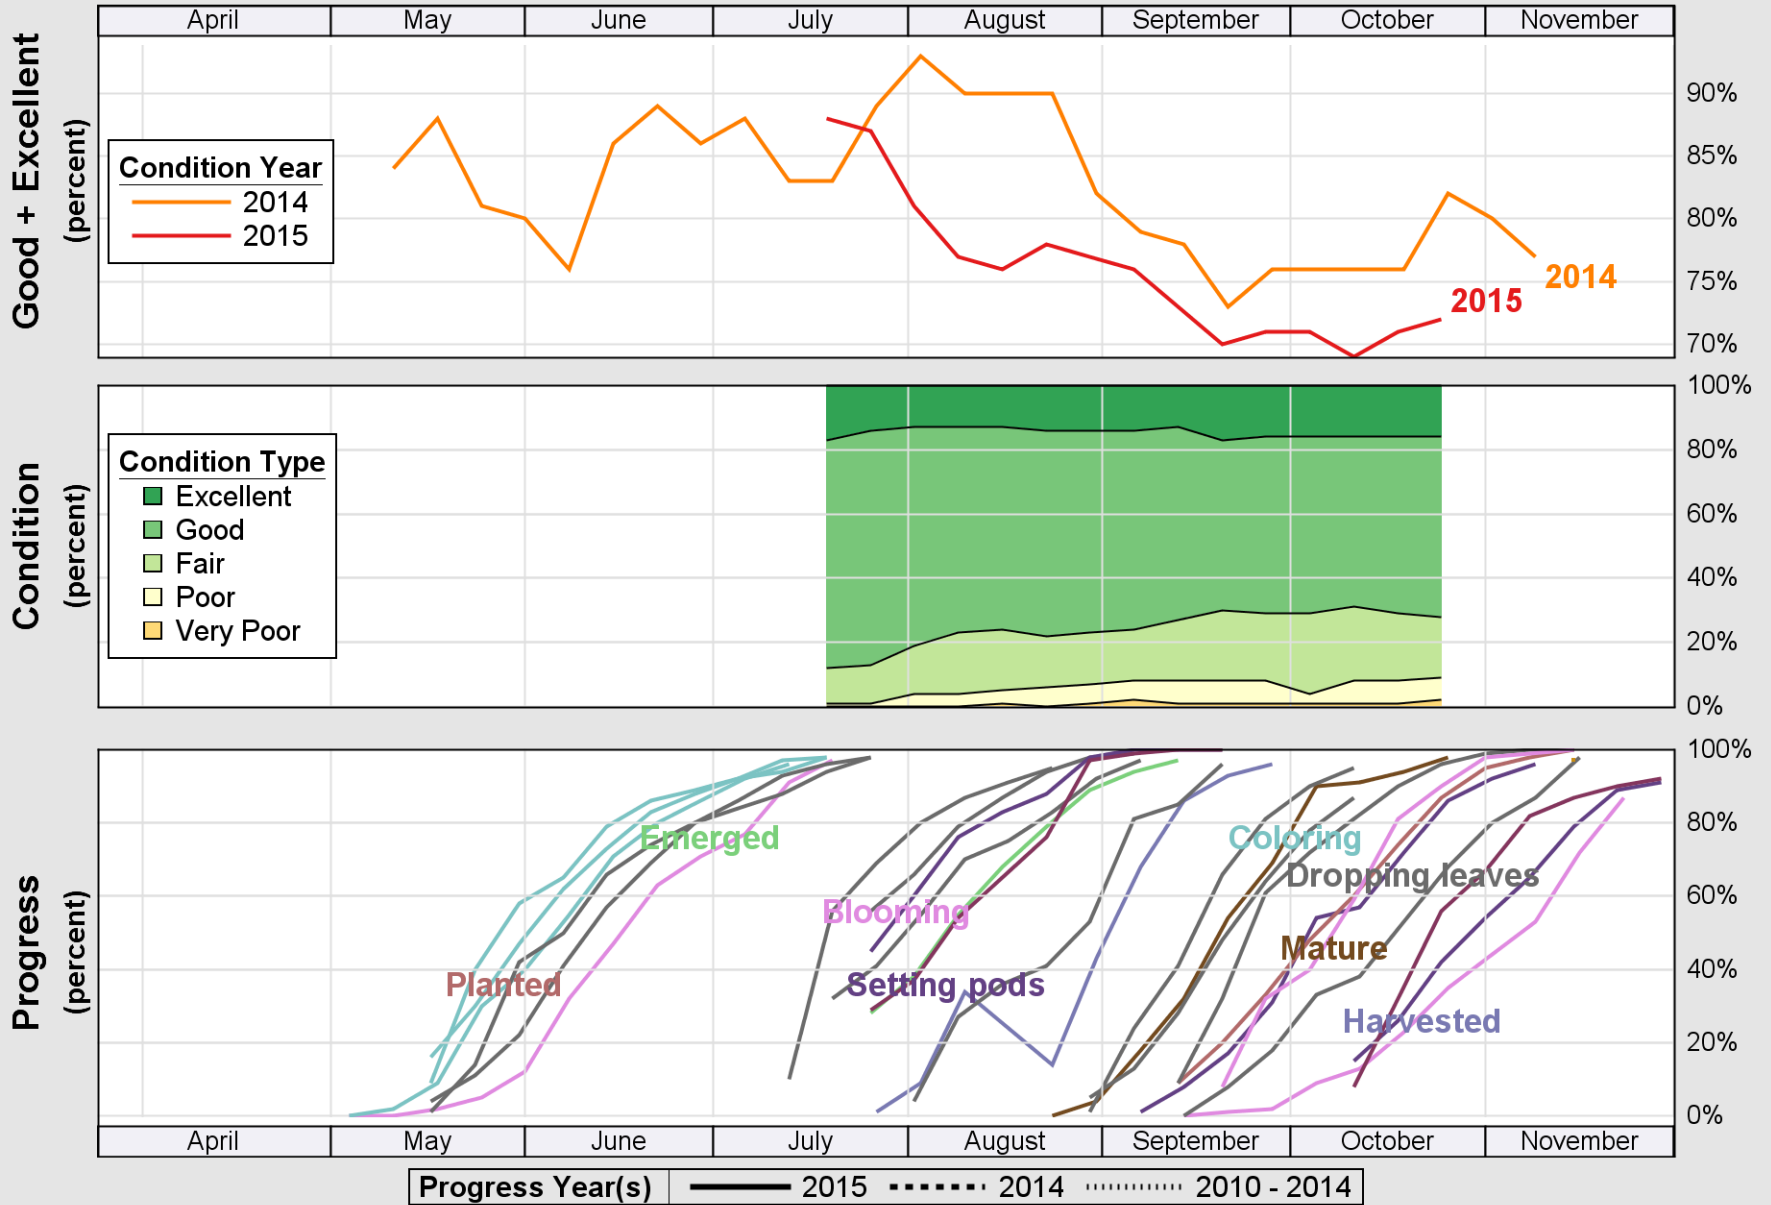

NASS

Source: National Agricultural Statistics Service (NASS), Crop Progress Report

USDA

Crop Progress and Condition: Soybeans in Maryland , 2015

NASS

Source: National Agricultural Statistics Service (NASS), Crop Progress Report

USDA

Crop Progress and Condition: Winter Wheat in Maryland , 2015

NASS

Source: National Agricultural Statistics Service (NASS), Crop Progress Report