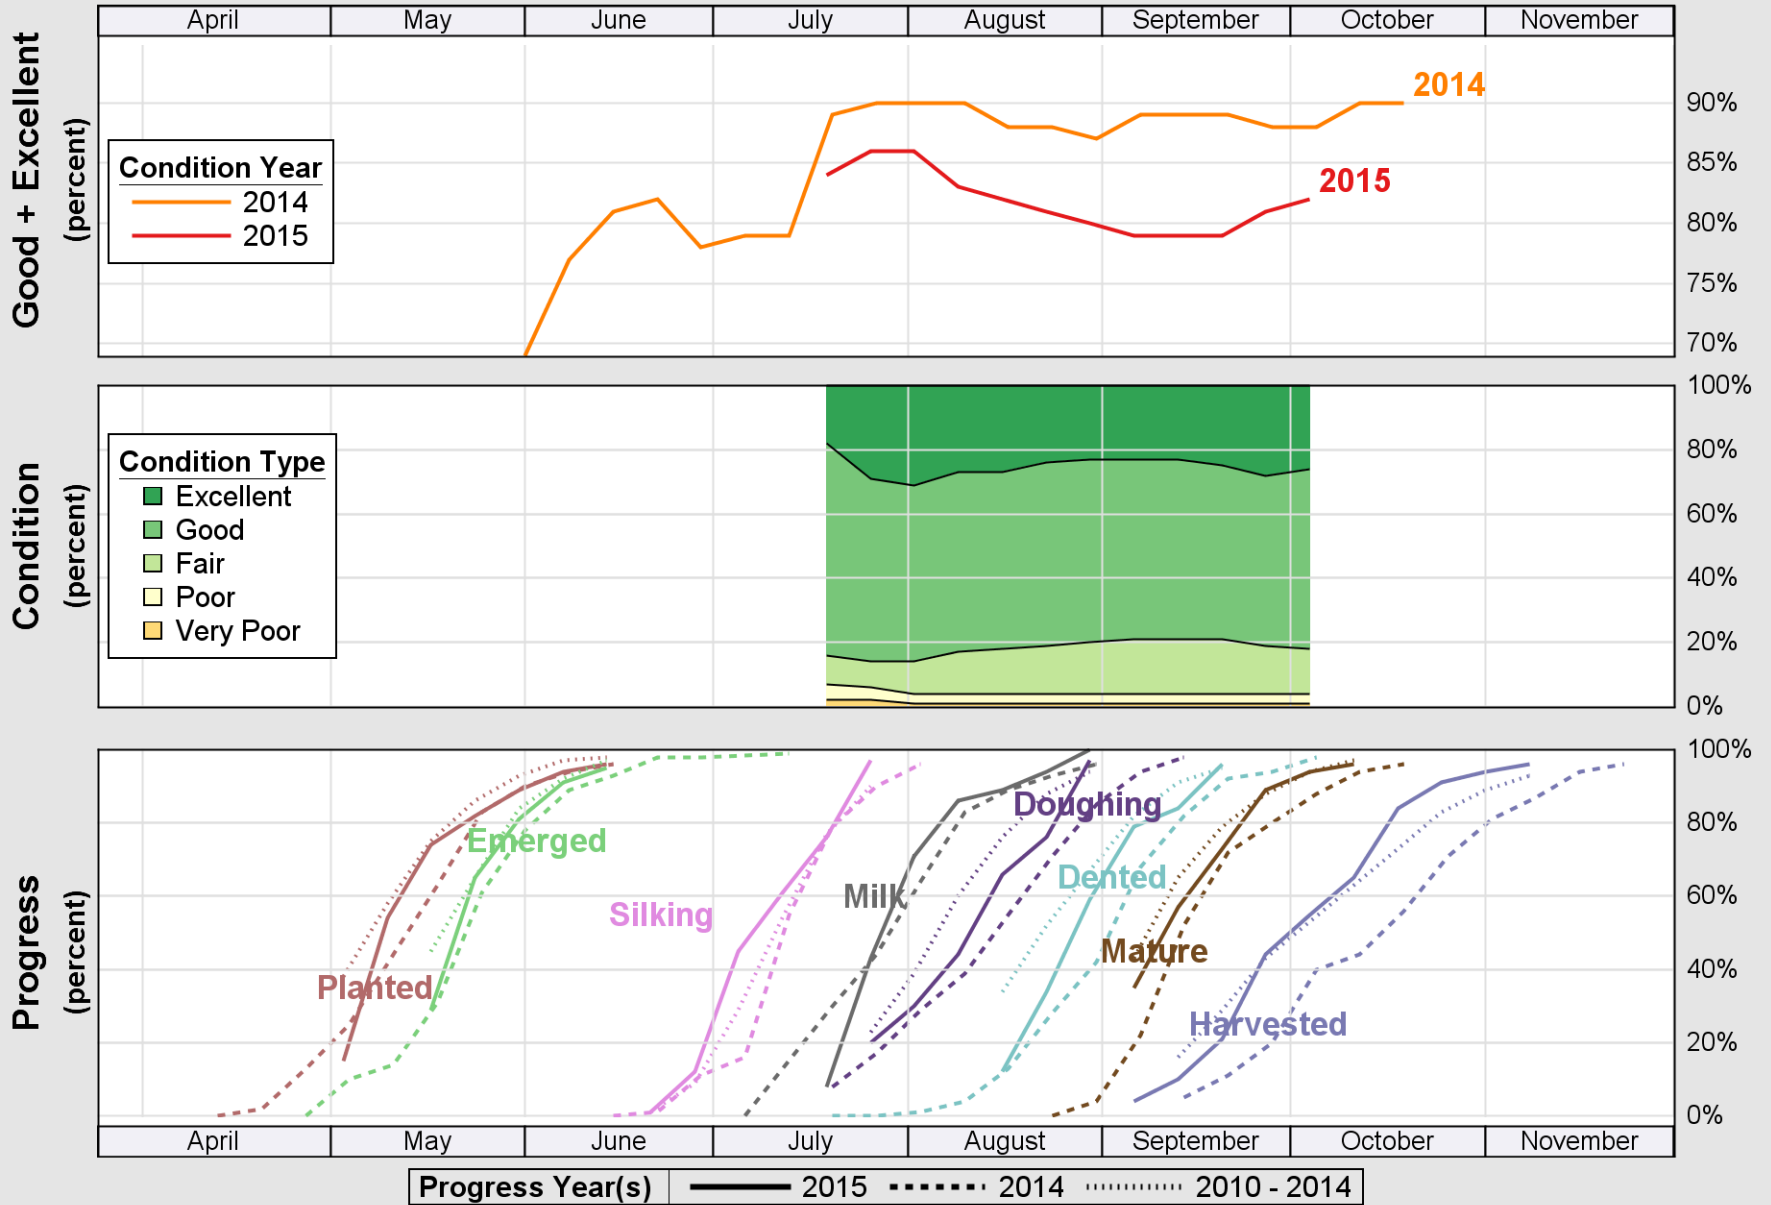

USDA

Crop Progress and Condition: Corn in Maryland , 2015

NASS

Source: National Agricultural Statistics Service (NASS), Crop Progress Report

USDA

Crop Progress and Condition: Pasture and Range in Maryland, 2015

NASS

Source: National Agricultural Statistics Service (NASS), Crop Progress Report

USDA

Crop Progress and Condition: Soybeans in Maryland , 2015

NASS

Source: National Agricultural Statistics Service (NASS), Crop Progress Report

USDA

Crop Progress and Condition: Winter Wheat in Maryland , 2015

NASS

Source: National Agricultural Statistics Service (NASS), Crop Progress Report