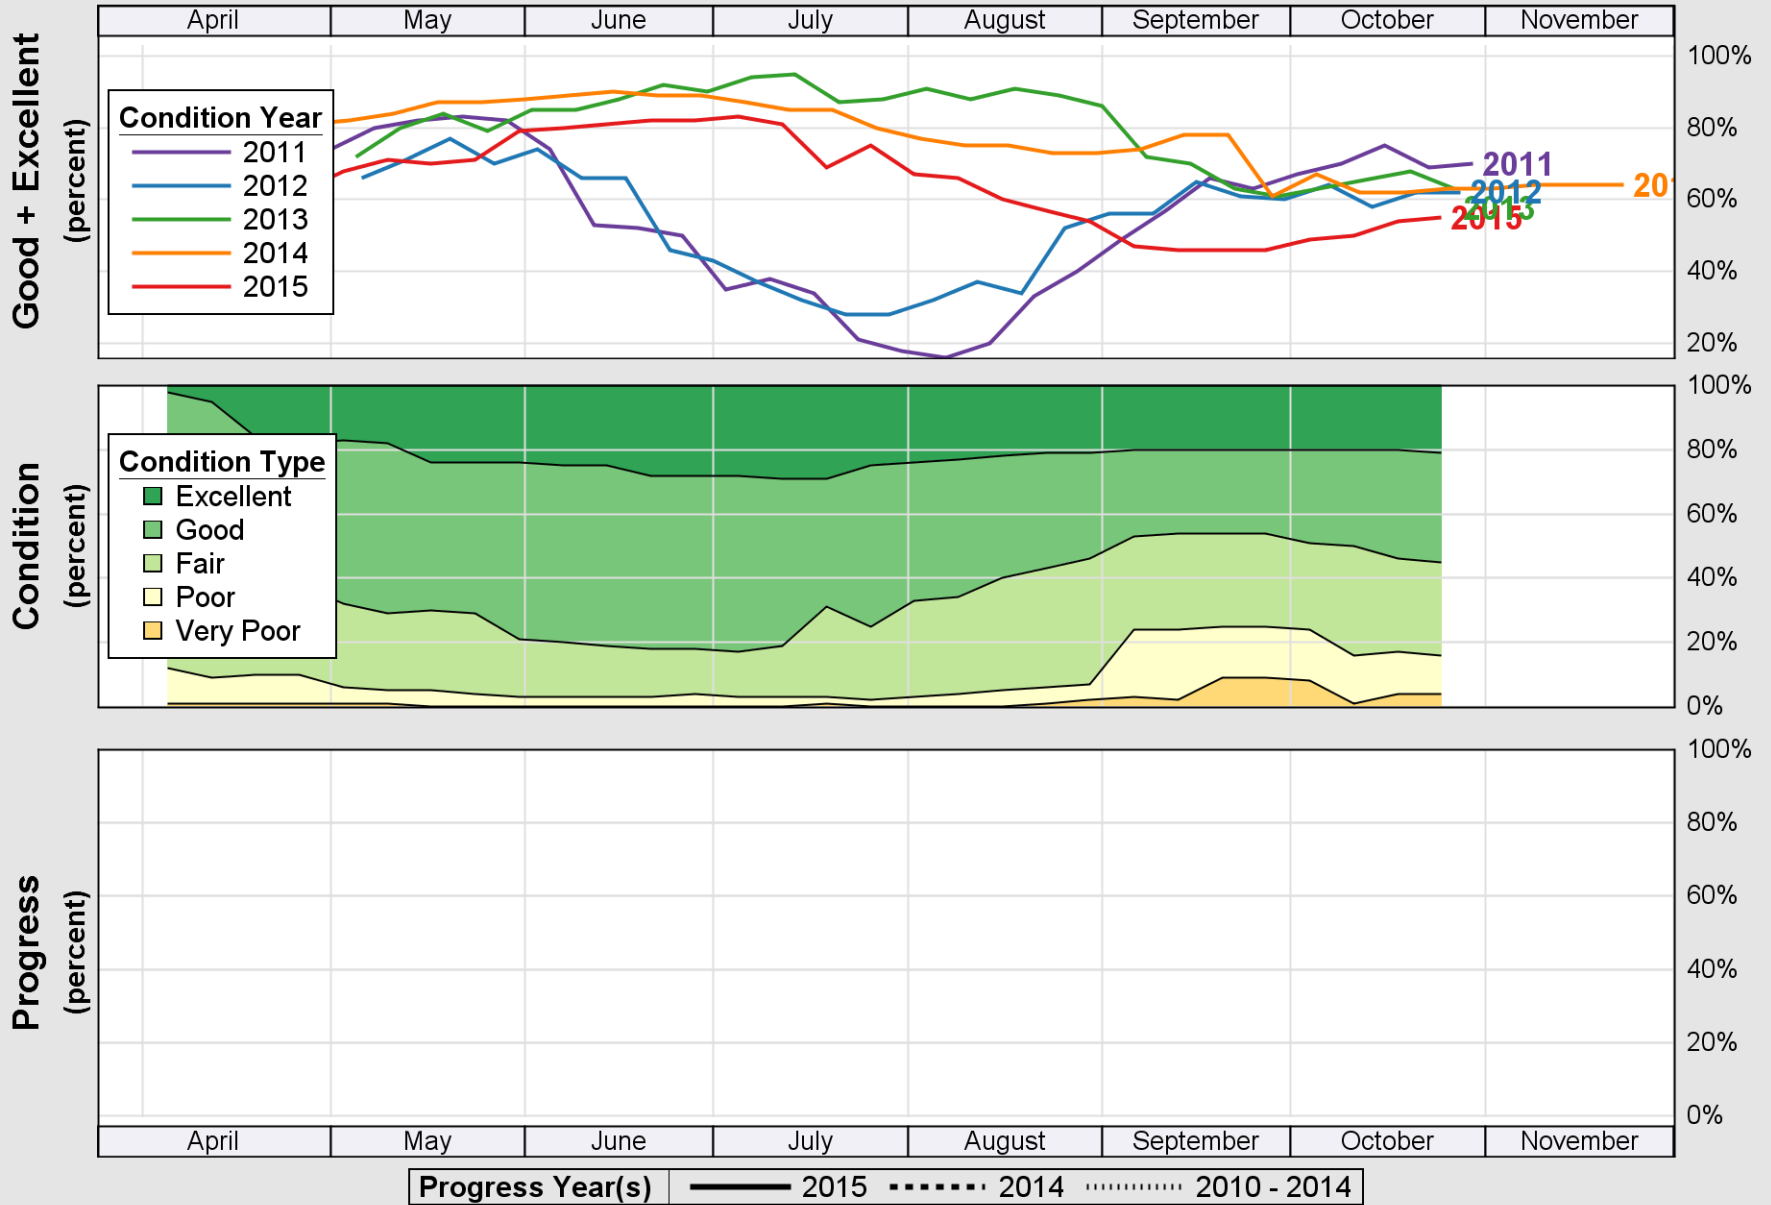

USDA

Crop Progress and Condition: Corn in Maryland , 2015

NASS

Source: National Agricultural Statistics Service (NASS), Crop Progress Report

USDA

Crop Progress and Condition: Pasture and Range in Maryland, 2015

NASS

Source: National Agricultural Statistics Service (NASS), Crop Progress Report

USDA

Crop Progress and Condition: Soybeans in Maryland , 2015

NASS

Source: National Agricultural Statistics Service (NASS), Crop Progress Report

USDA

Crop Progress and Condition: Winter Wheat in Maryland , 2015

NASS

Source: National Agricultural Statistics Service (NASS), Crop Progress Report