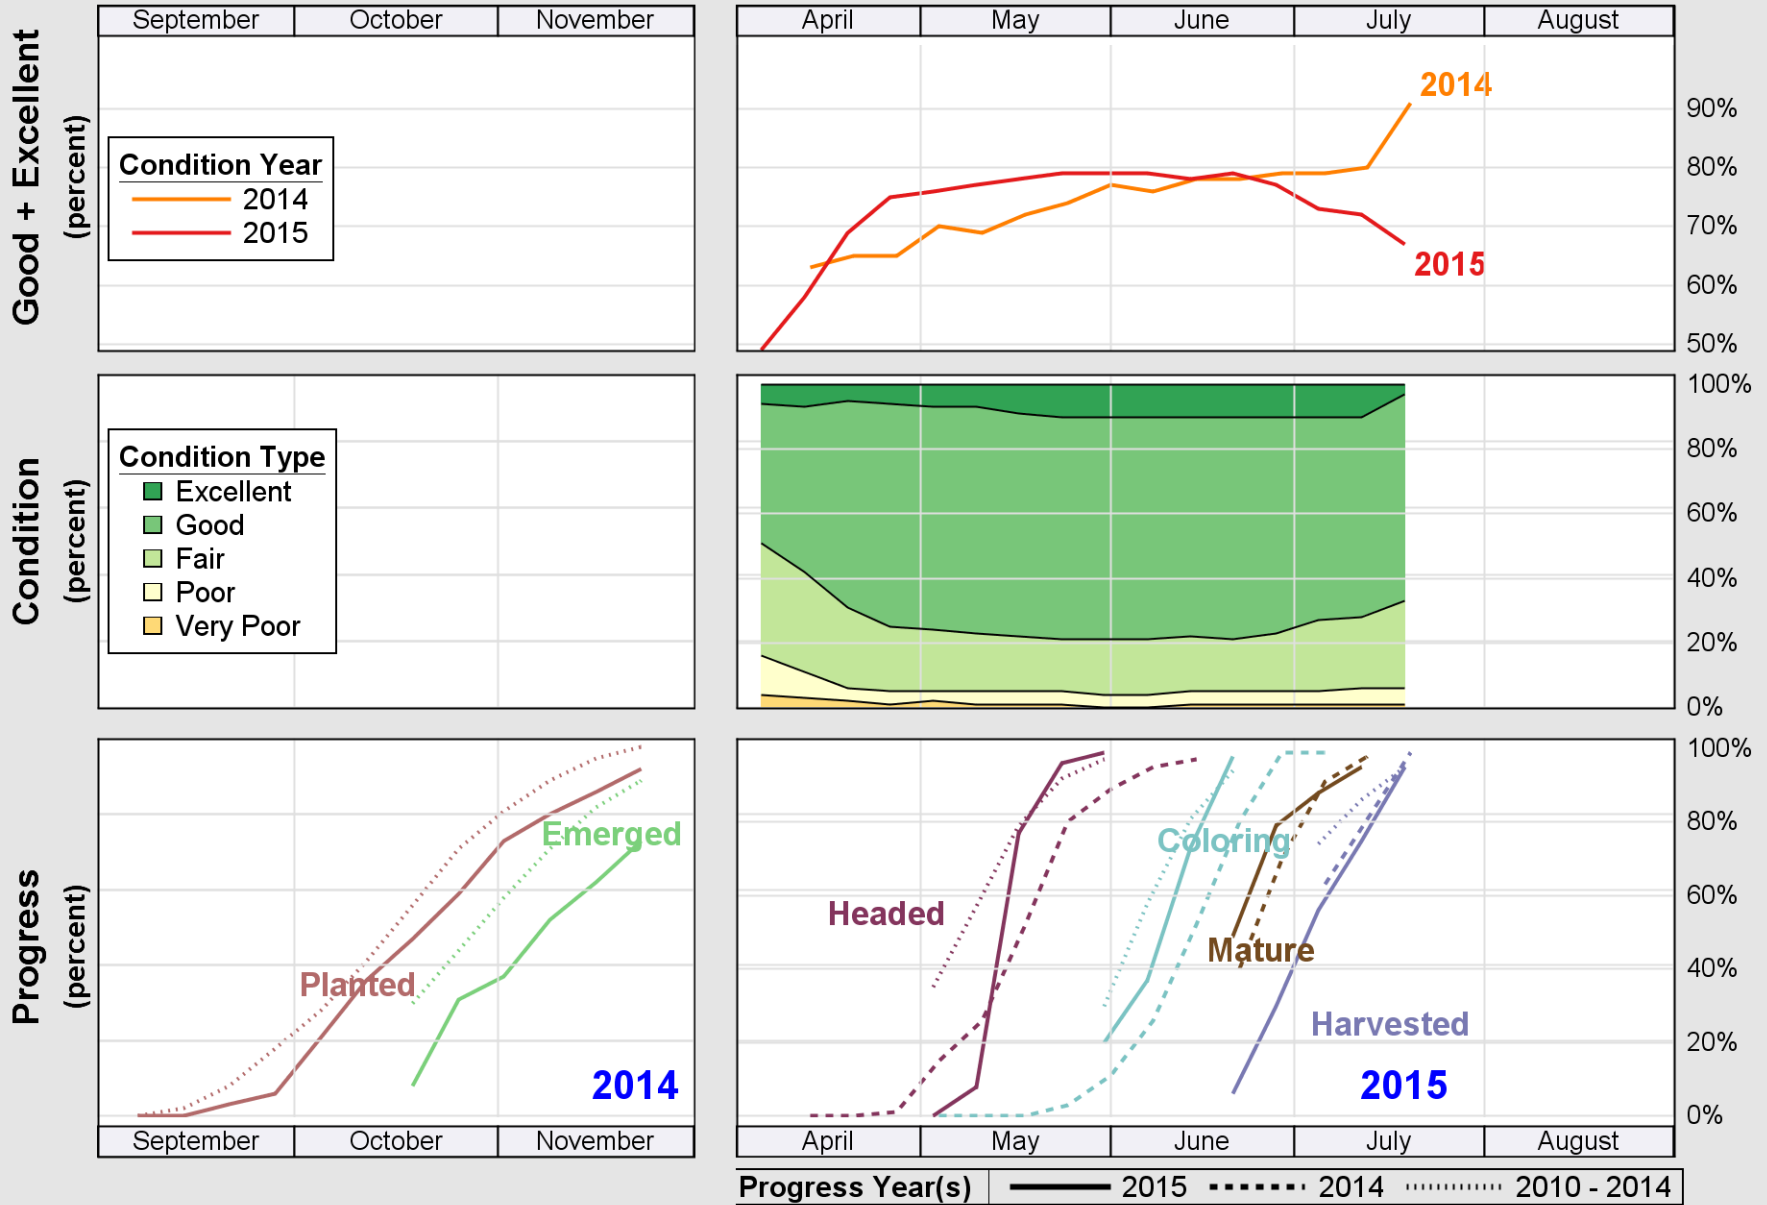

NASS

Source: National Agricultural Statistics Service (NASS), Crop Progress Report

USDA

Crop Progress and Condition: Soybeans in Maryland , 2015

NASS

Source: National Agricultural Statistics Service (NASS), Crop Progress Report

USDA

Crop Progress and Condition: Winter Wheat in Maryland , 2015

NASS

Source: National Agricultural Statistics Service (NASS), Crop Progress Report