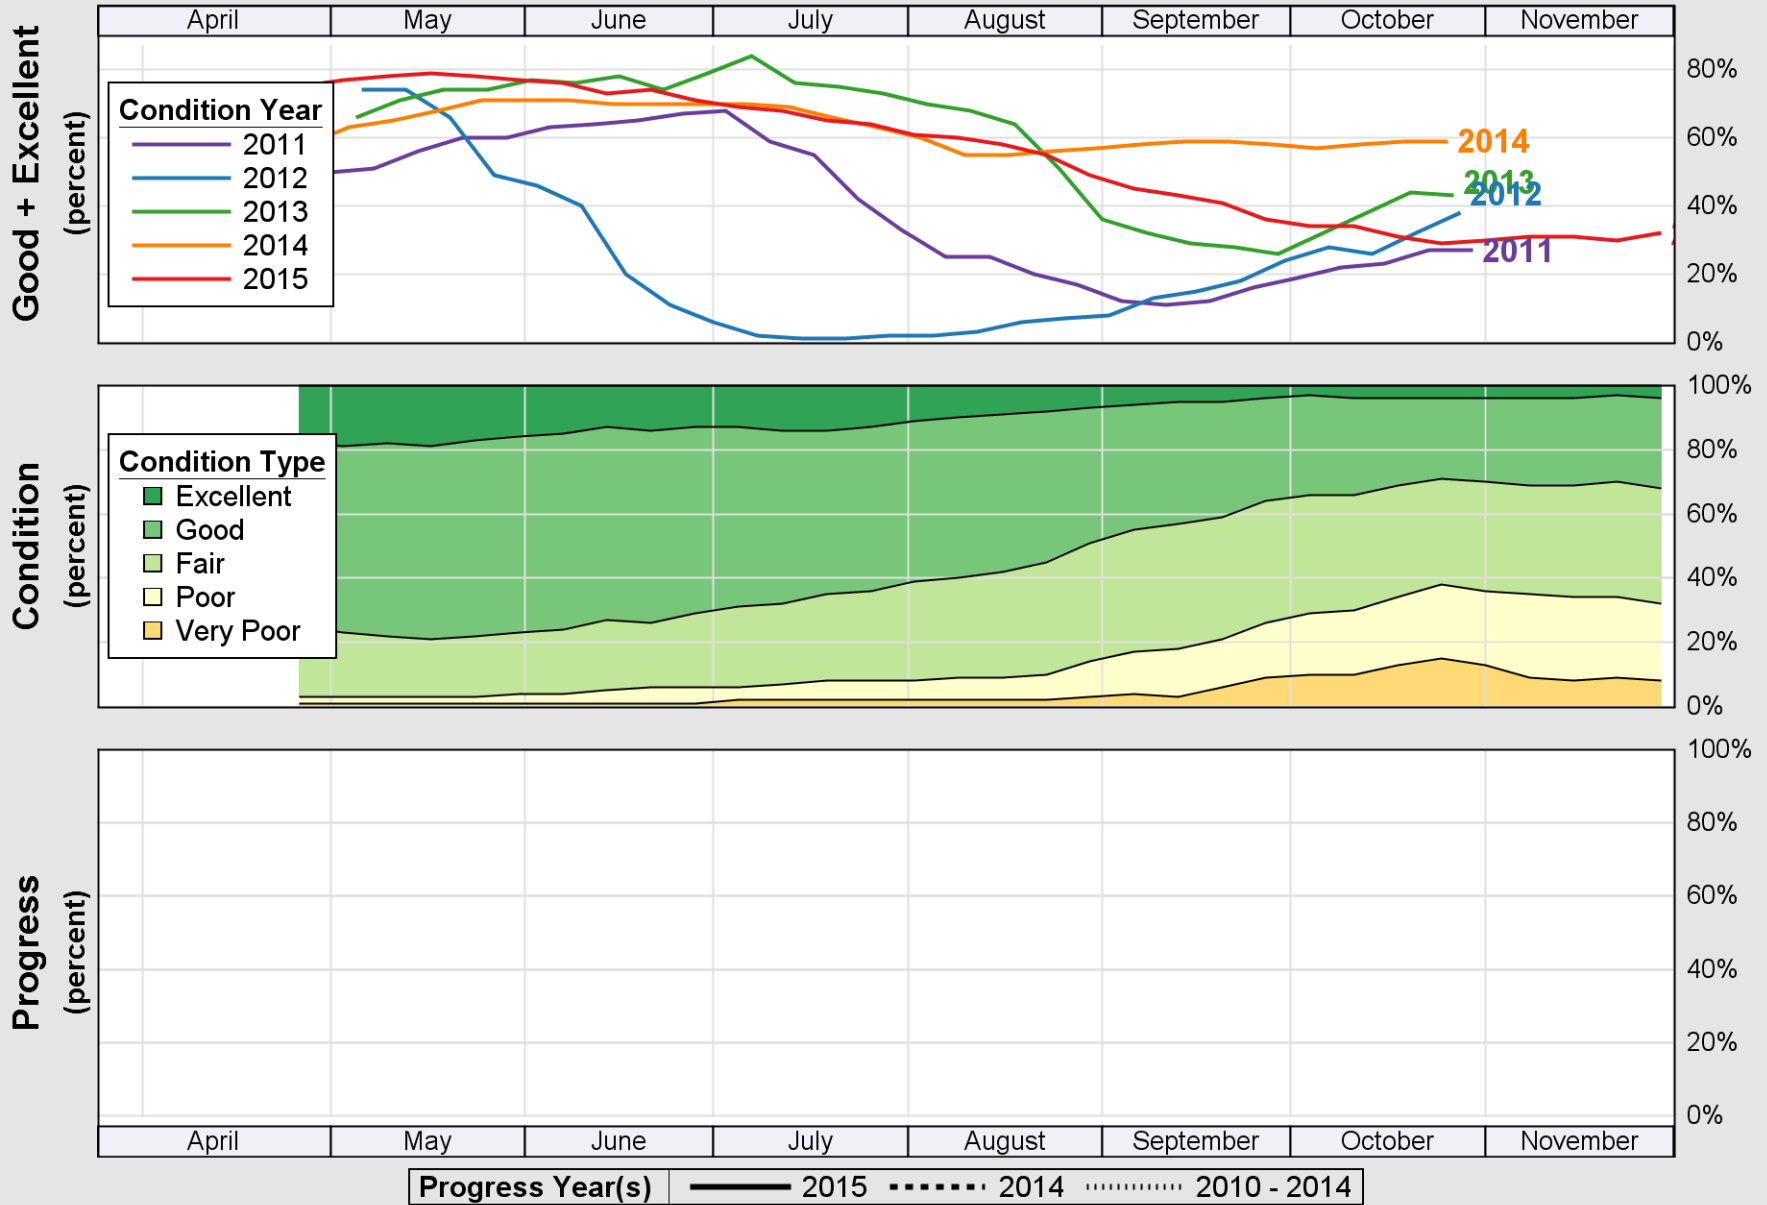

USDA

Crop Progress and Condition: Corn in Indiana , 2015

NASS

Source: National Agricultural Statistics Service (NASS), Crop Progress Report

USDA

Crop Progress and Condition: Pasture and Range in Indiana , 2015

NASS

Source: National Agricultural Statistics Service (NASS), Crop Progress Report

USDA

Crop Progress and Condition: Soybeans in Indiana , 2015

NASS

Source: National Agricultural Statistics Service (NASS), Crop Progress Report

USDA

Crop Progress and Condition: Winter Wheat in Indiana , 2015

NASS

Source: National Agricultural Statistics Service (NASS), Crop Progress Report