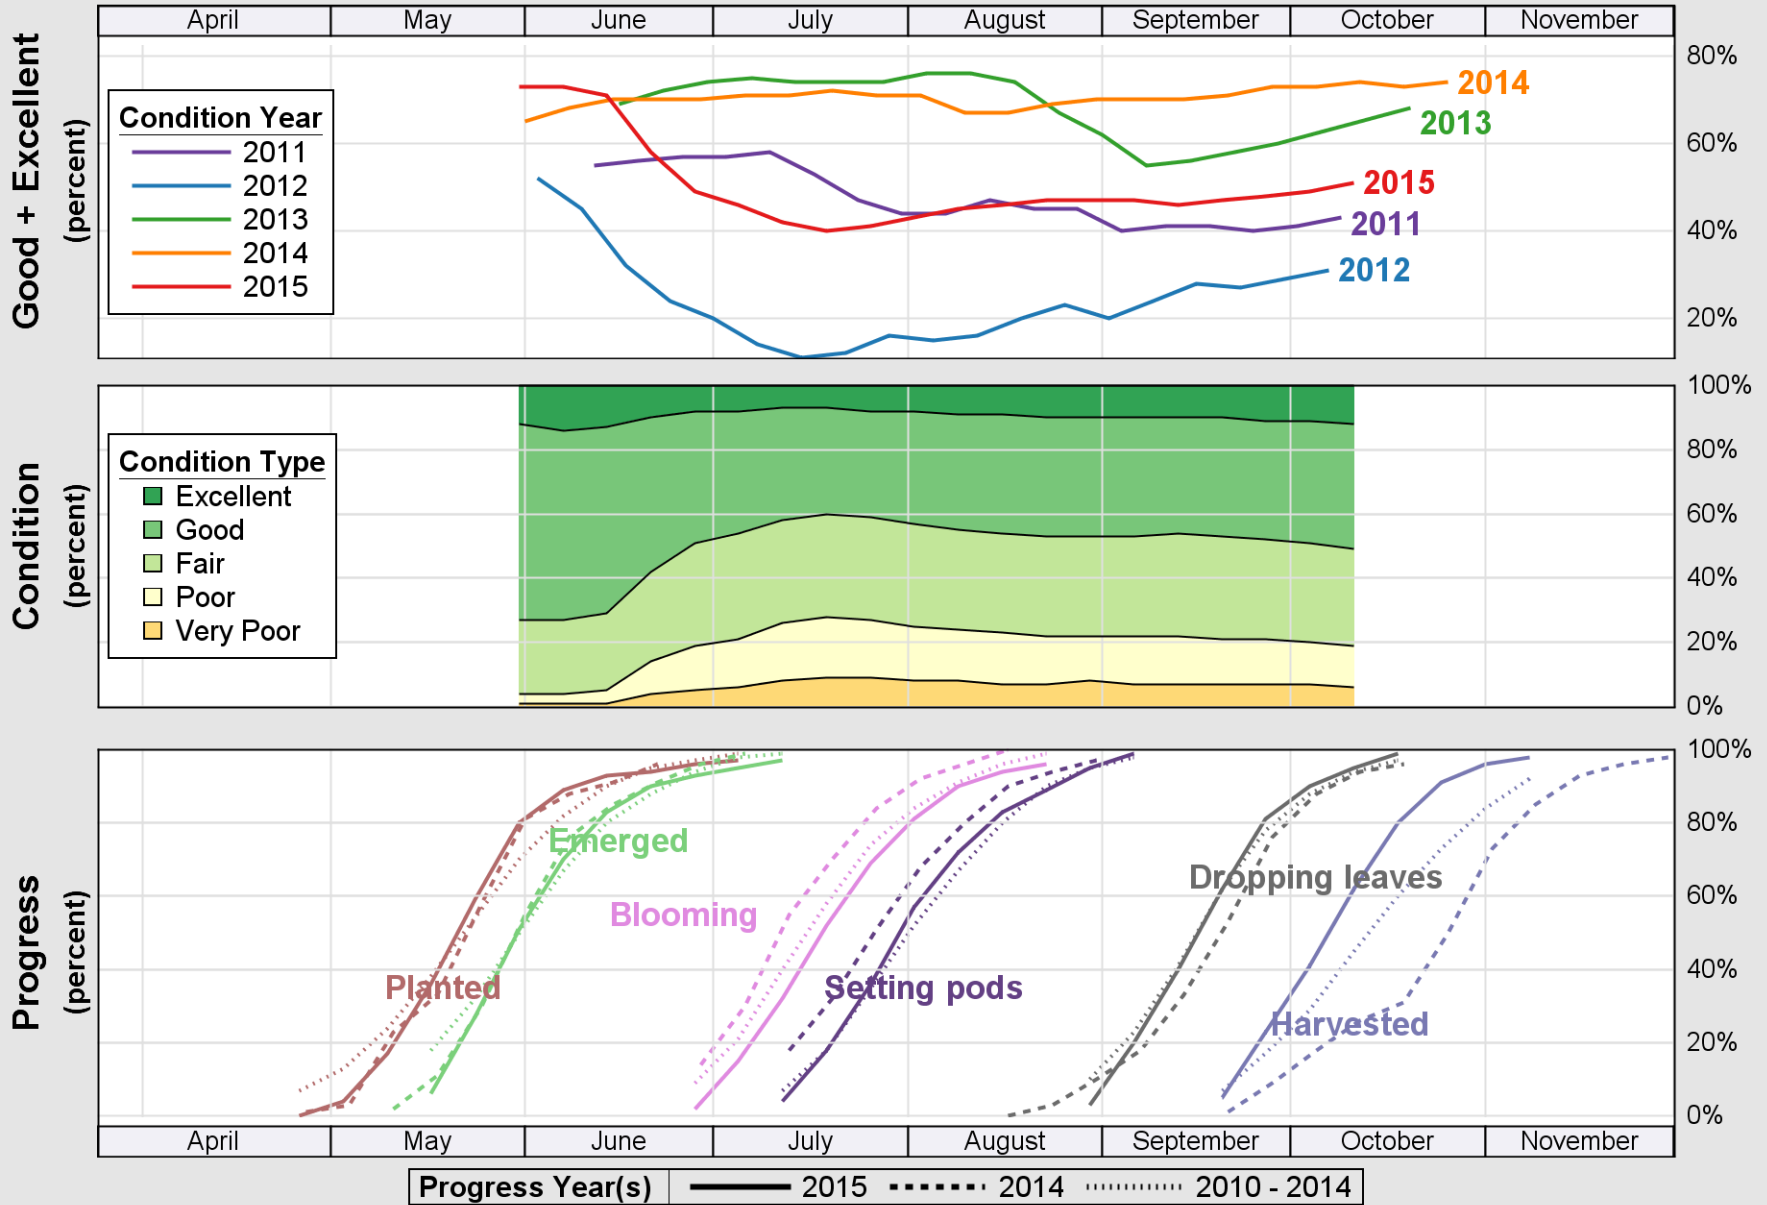

NASS

Source: National Agricultural Statistics Service (NASS), Crop Progress Report

USDA

Crop Progress and Condition: Soybeans in Indiana , 2015

NASS

Source: National Agricultural Statistics Service (NASS), Crop Progress Report

USDA

Crop Progress and Condition: Winter Wheat in Indiana , 2015

NASS

Source: National Agricultural Statistics Service (NASS), Crop Progress Report