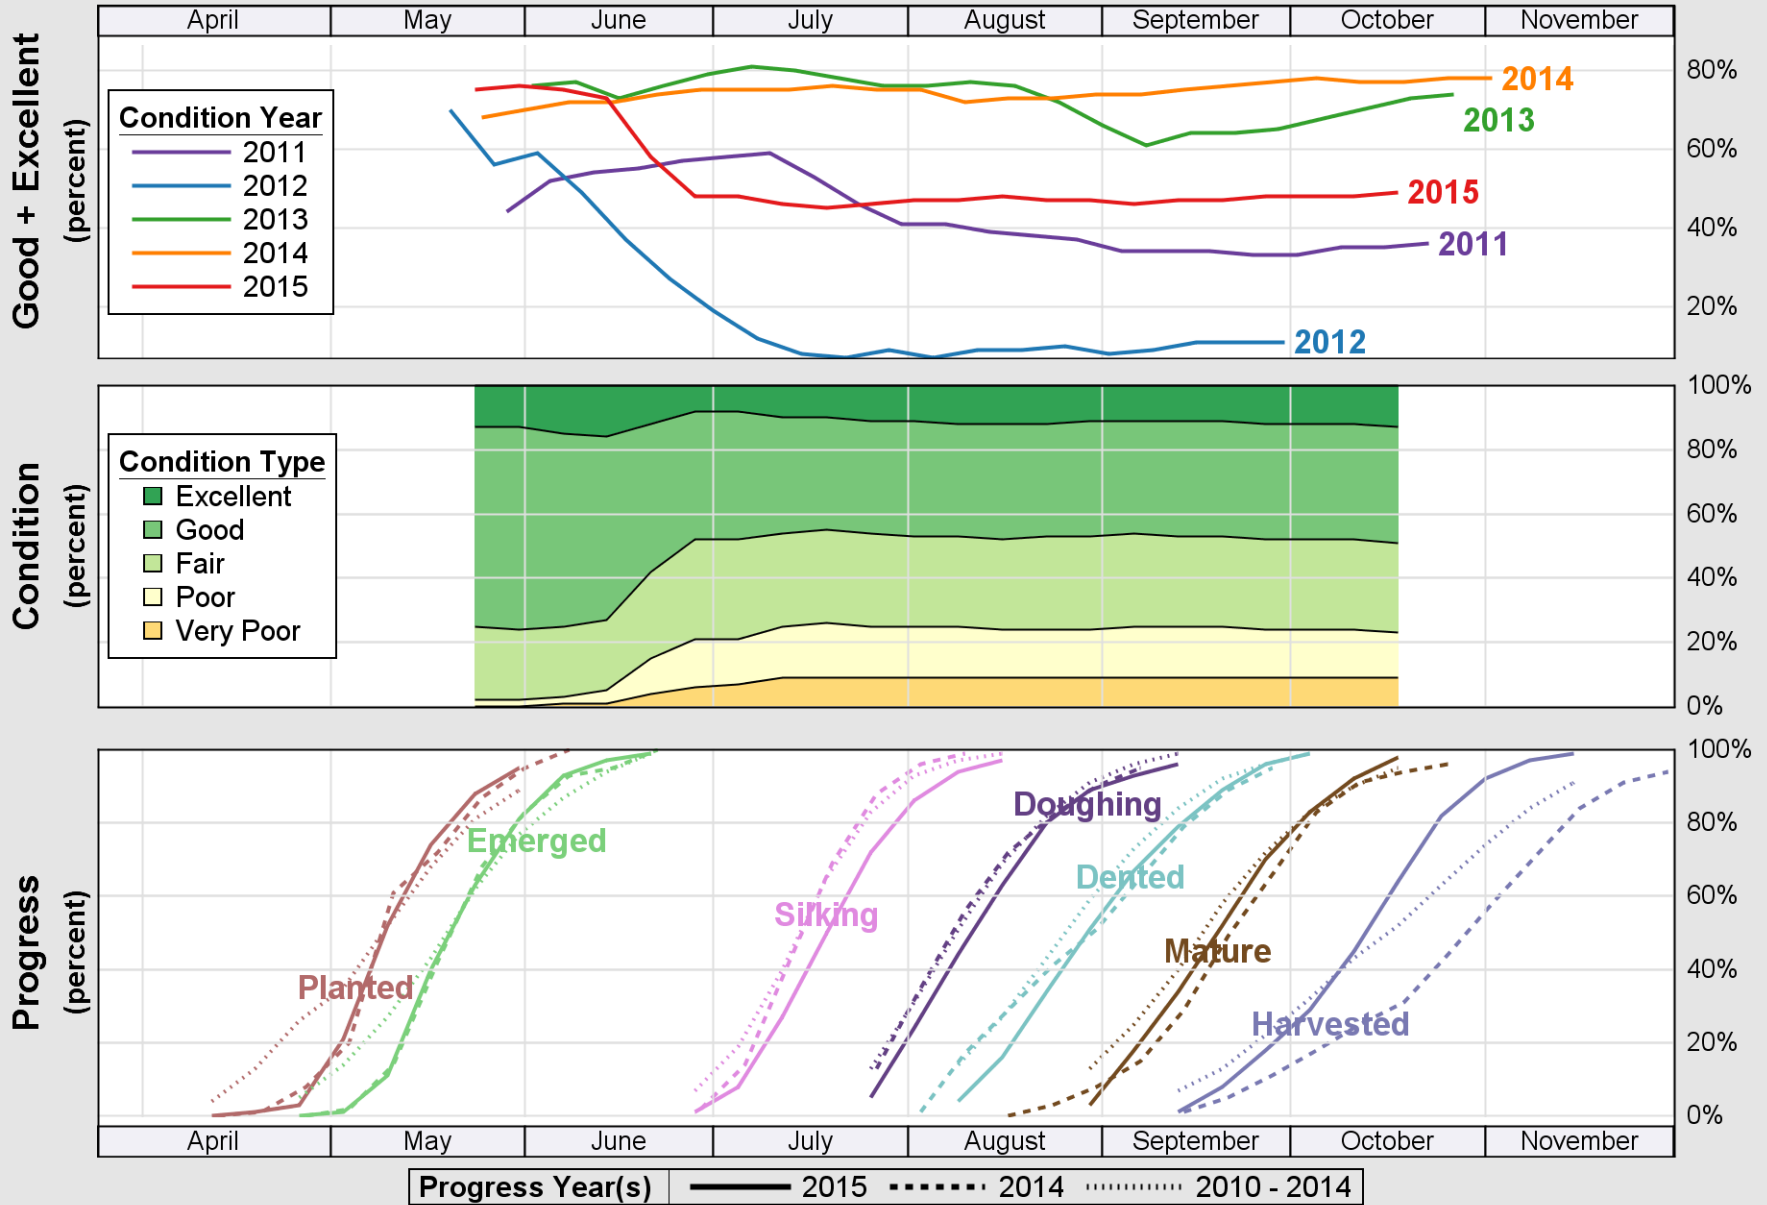

USDA

Crop Progress and Condition: Corn in Indiana , 2015

NASS

Source: National Agricultural Statistics Service (NASS), Crop Progress Report

USDA

Crop Progress and Condition: Pasture and Range in Indiana , 2015

NASS

Source: National Agricultural Statistics Service (NASS), Crop Progress Report

USDA

Crop Progress and Condition: Soybeans in Indiana , 2015

NASS

Source: National Agricultural Statistics Service (NASS), Crop Progress Report

USDA

Crop Progress and Condition: Winter Wheat in Indiana , 2015

NASS

Source: National Agricultural Statistics Service (NASS), Crop Progress Report