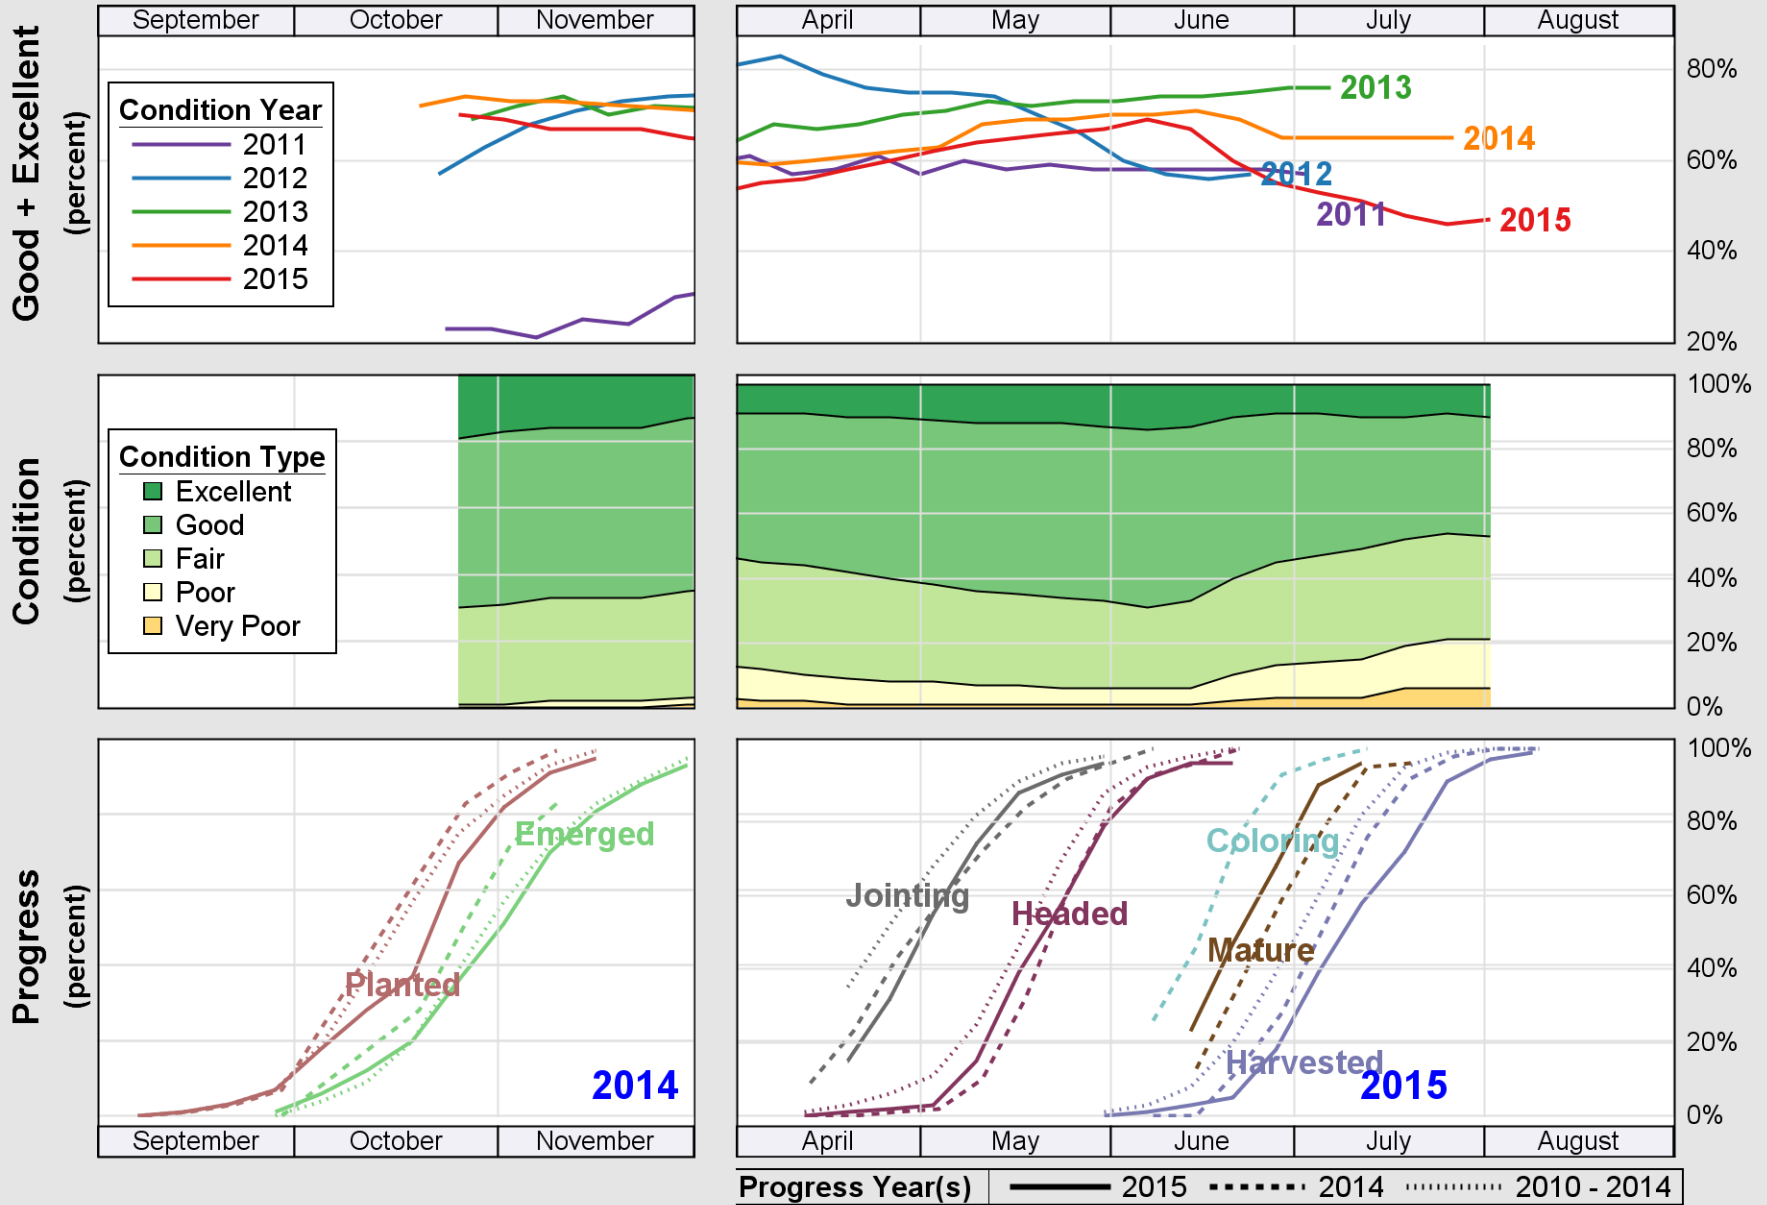

USDA

Crop Progress and Condition: Corn in Indiana , 2015

NASS

Source: National Agricultural Statistics Service (NASS), Crop Progress Report

USDA

Crop Progress and Condition: Pasture and Range in Indiana , 2015

NASS

Source: National Agricultural Statistics Service (NASS), Crop Progress Report

USDA

Crop Progress and Condition: Soybeans in Indiana , 2015

NASS

Source: National Agricultural Statistics Service (NASS), Crop Progress Report

USDA

Crop Progress and Condition: Winter Wheat in Indiana , 2015

NASS

Source: National Agricultural Statistics Service (NASS), Crop Progress Report