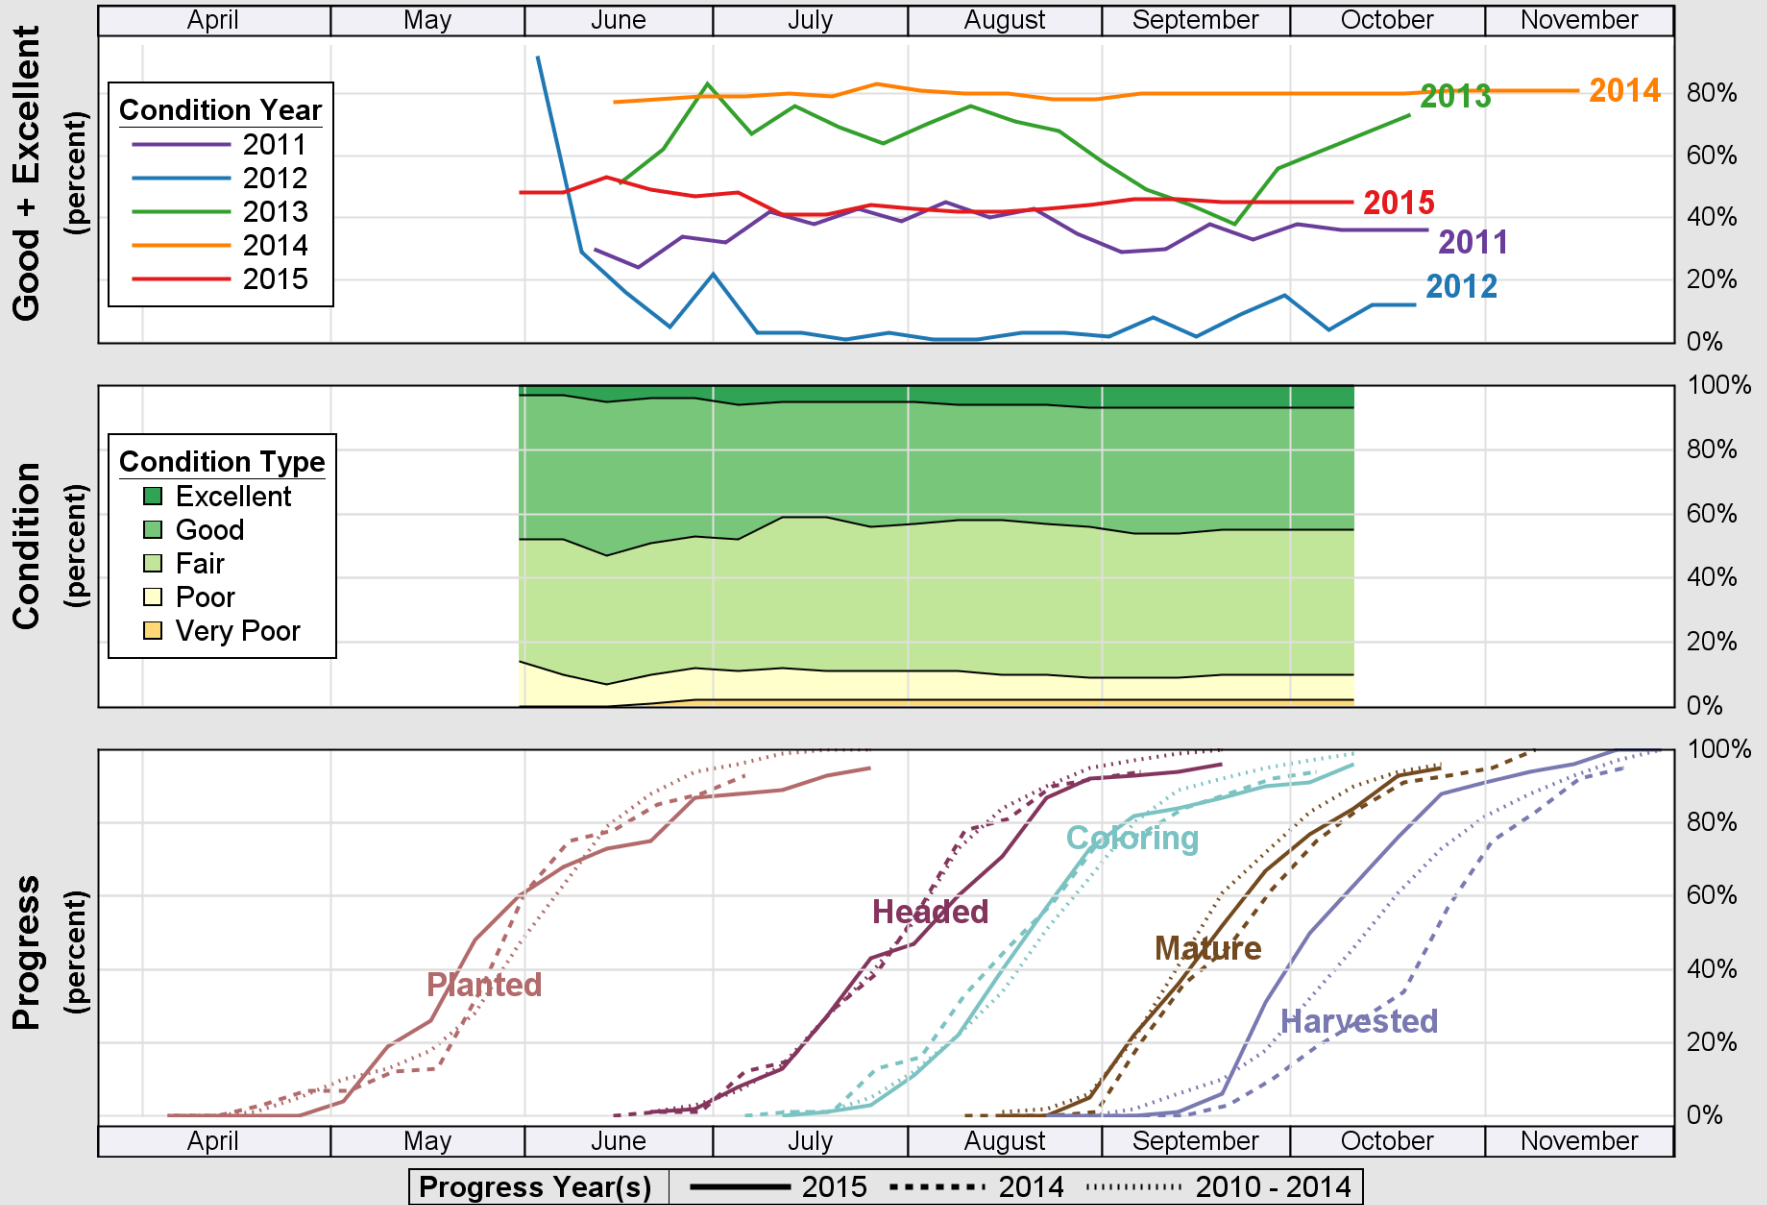

USDA

Crop Progress and Condition: Corn in Illinois , 2015

NASS

Source: National Agricultural Statistics Service (NASS), Crop Progress Report

USDA

Crop Progress and Condition: Oats in Illinois , 2015

NASS

Source: National Agricultural Statistics Service (NASS), Crop Progress Report

USDA

Crop Progress and Condition: Pasture and Range in Illinois , 2015

NASS

Source: National Agricultural Statistics Service (NASS), Crop Progress Report

USDA

Crop Progress and Condition: Sorghum in Illinois , 2015

NASS

Source: National Agricultural Statistics Service (NASS), Crop Progress Report

USDA

Crop Progress and Condition: Soybeans in Illinois , 2015

NASS

Source: National Agricultural Statistics Service (NASS), Crop Progress Report

USDA

Crop Progress and Condition: Winter Wheat in Illinois , 2015

NASS

Source: National Agricultural Statistics Service (NASS), Crop Progress Report