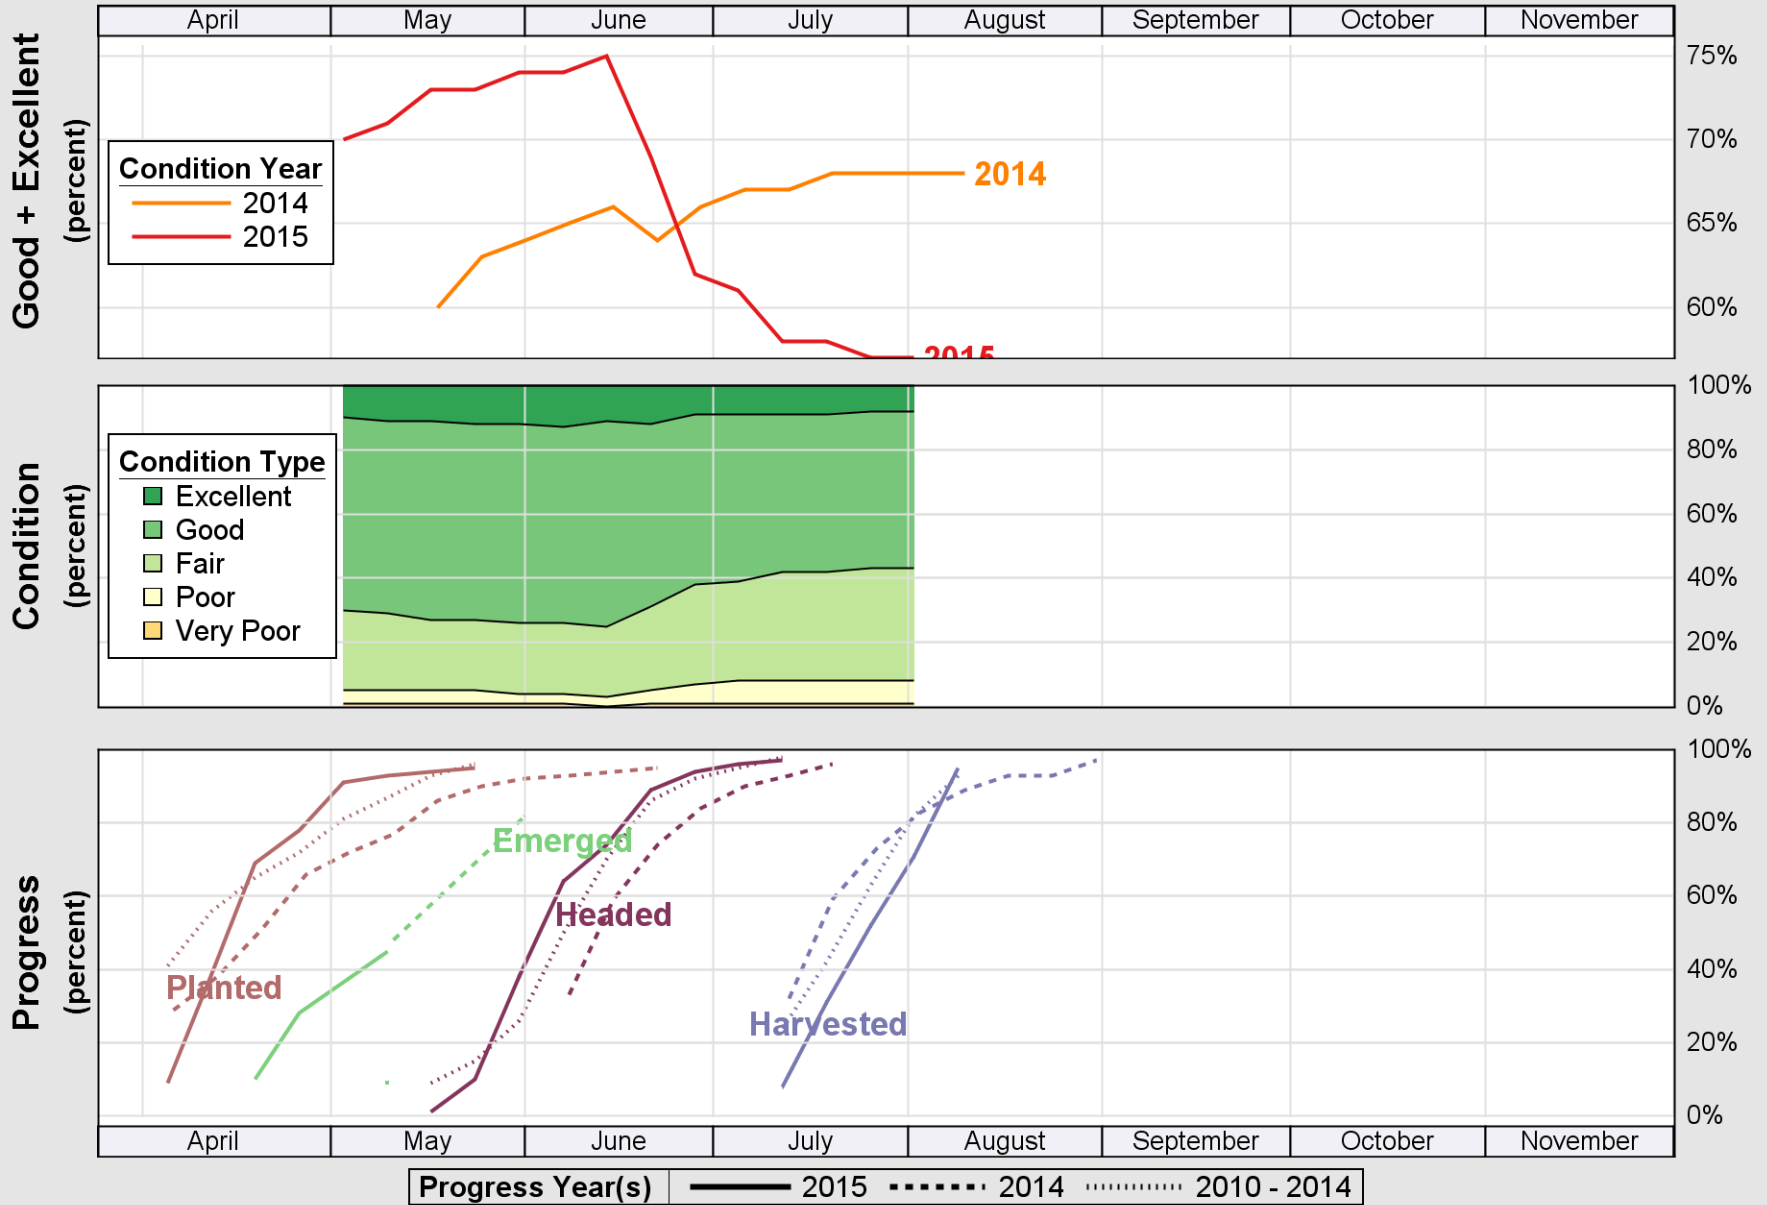

USDA

Crop Progress and Condition: Corn in Illinois , 2015

NASS

Source: National Agricultural Statistics Service (NASS), Crop Progress Report

USDA

Crop Progress and Condition: Oats in Illinois , 2015

NASS

Source: National Agricultural Statistics Service (NASS), Crop Progress Report

USDA

Crop Progress and Condition: Pasture and Range in Illinois , 2015

NASS

Source: National Agricultural Statistics Service (NASS), Crop Progress Report

USDA

Crop Progress and Condition: Sorghum in Illinois , 2015

NASS

Source: National Agricultural Statistics Service (NASS), Crop Progress Report

USDA

Crop Progress and Condition: Soybeans in Illinois , 2015

NASS

Source: National Agricultural Statistics Service (NASS), Crop Progress Report