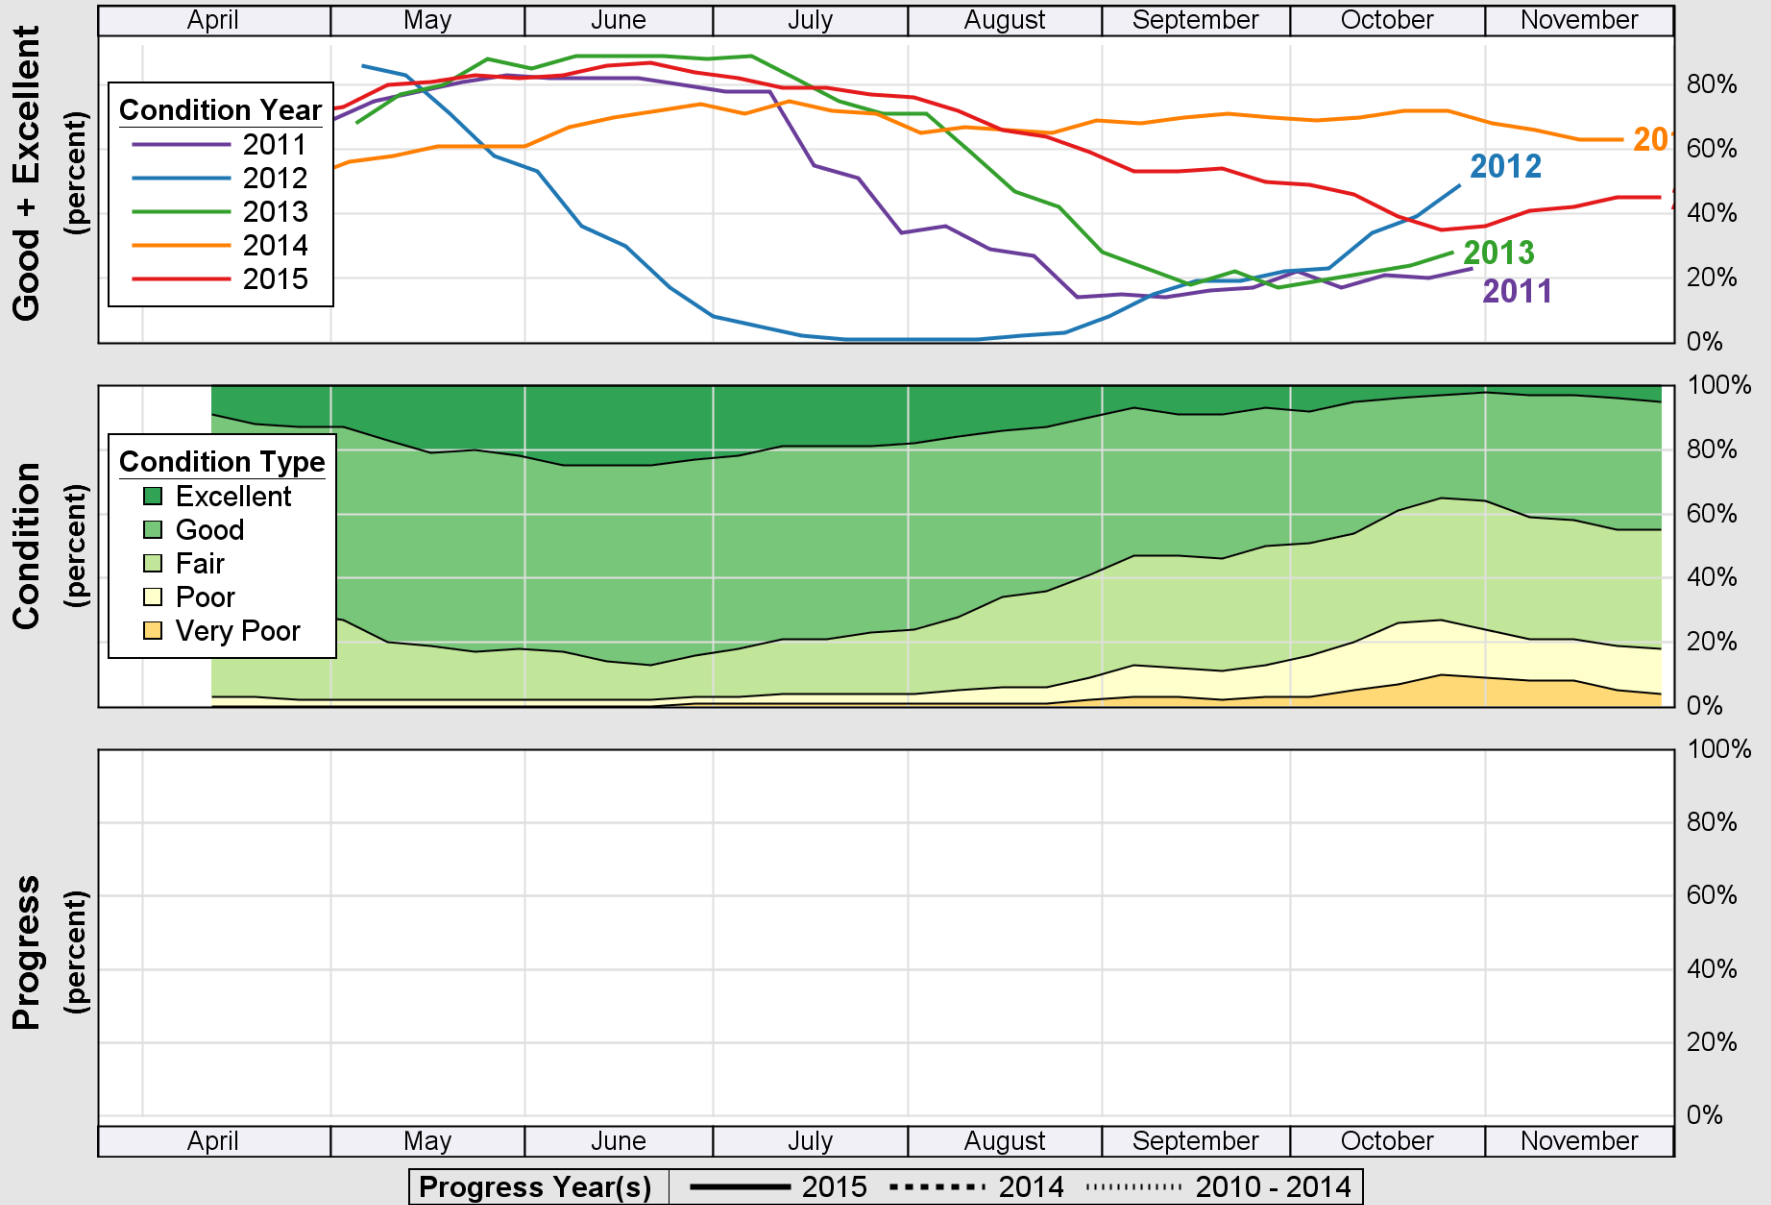

USDA

Crop Progress and Condition: Corn in Illinois , 2015

NASS

Source: National Agricultural Statistics Service (NASS), Crop Progress Report

USDA

Crop Progress and Condition: Oats in Illinois , 2015

NASS

Source: National Agricultural Statistics Service (NASS), Crop Progress Report

USDA

Crop Progress and Condition: Pasture and Range in Illinois , 2015

NASS

Source: National Agricultural Statistics Service (NASS), Crop Progress Report

USDA

Crop Progress and Condition: Sorghum in Illinois , 2015

NASS

Source: National Agricultural Statistics Service (NASS), Crop Progress Report

USDA

Crop Progress and Condition: Soybeans in Illinois , 2015

NASS

Source: National Agricultural Statistics Service (NASS), Crop Progress Report