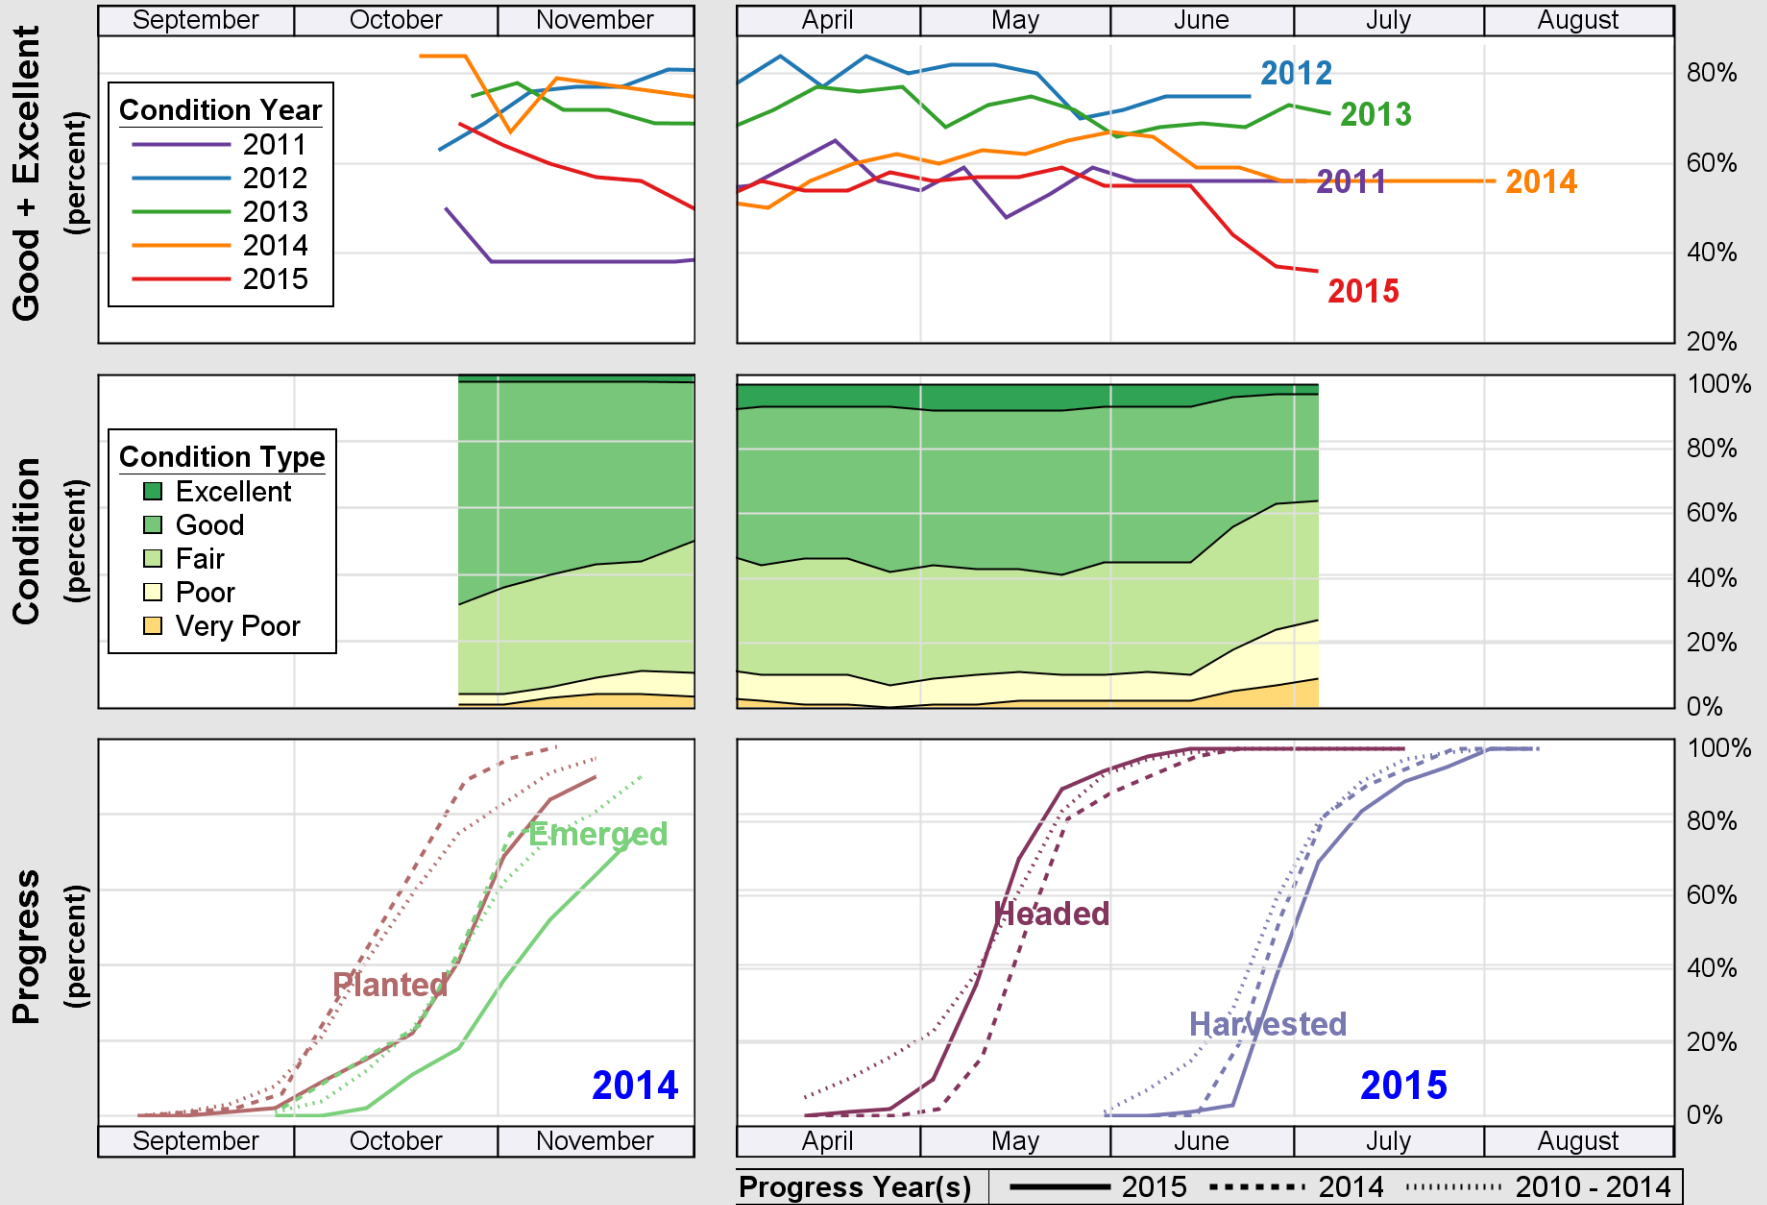

USDA

Crop Progress and Condition: Corn in Illinois , 2015

NASS

Source: National Agricultural Statistics Service (NASS), Crop Progress Report

USDA

Crop Progress and Condition: Oats in Illinois , 2015

NASS

Source: National Agricultural Statistics Service (NASS), Crop Progress Report

USDA

Crop Progress and Condition: Pasture and Range in Illinois , 2015

NASS

Source: National Agricultural Statistics Service (NASS), Crop Progress Report

USDA

Crop Progress and Condition: Sorghum in Illinois , 2015

NASS

Source: National Agricultural Statistics Service (NASS), Crop Progress Report

USDA

Crop Progress and Condition: Soybeans in Illinois , 2015

NASS

Source: National Agricultural Statistics Service (NASS), Crop Progress Report

USDA

Crop Progress and Condition: Winter Wheat in Illinois , 2015

NASS

Source: National Agricultural Statistics Service (NASS), Crop Progress Report