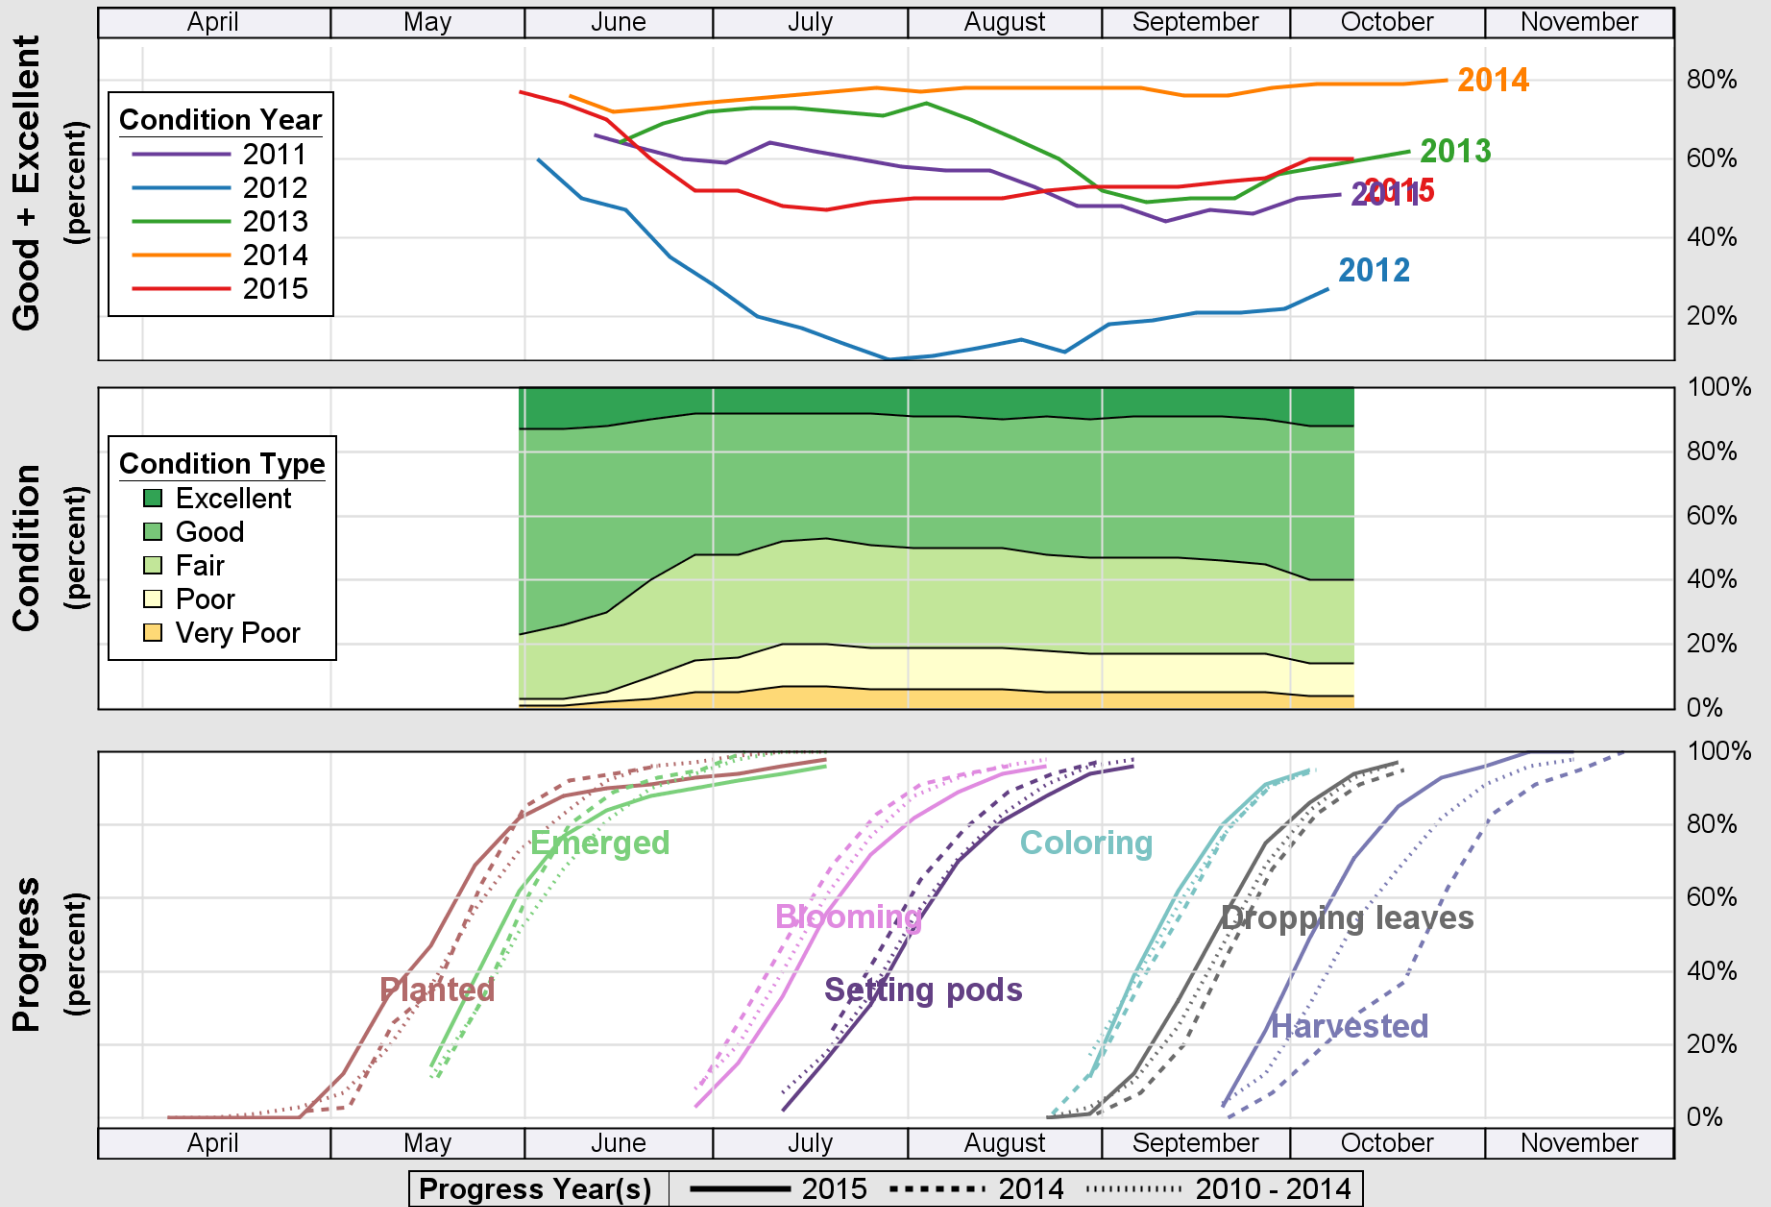

USDA

Crop Progress and Condition: Pasture and Range in Illinois , 2015

NASS

Source: National Agricultural Statistics Service (NASS), Crop Progress Report

USDA

Crop Progress and Condition: Sorghum in Illinois , 2015

NASS

Source: National Agricultural Statistics Service (NASS), Crop Progress Report

USDA

Crop Progress and Condition: Soybeans in Illinois , 2015

NASS

Source: National Agricultural Statistics Service (NASS), Crop Progress Report

USDA

Crop Progress and Condition: Winter Wheat in Illinois , 2015

NASS

Source: National Agricultural Statistics Service (NASS), Crop Progress Report