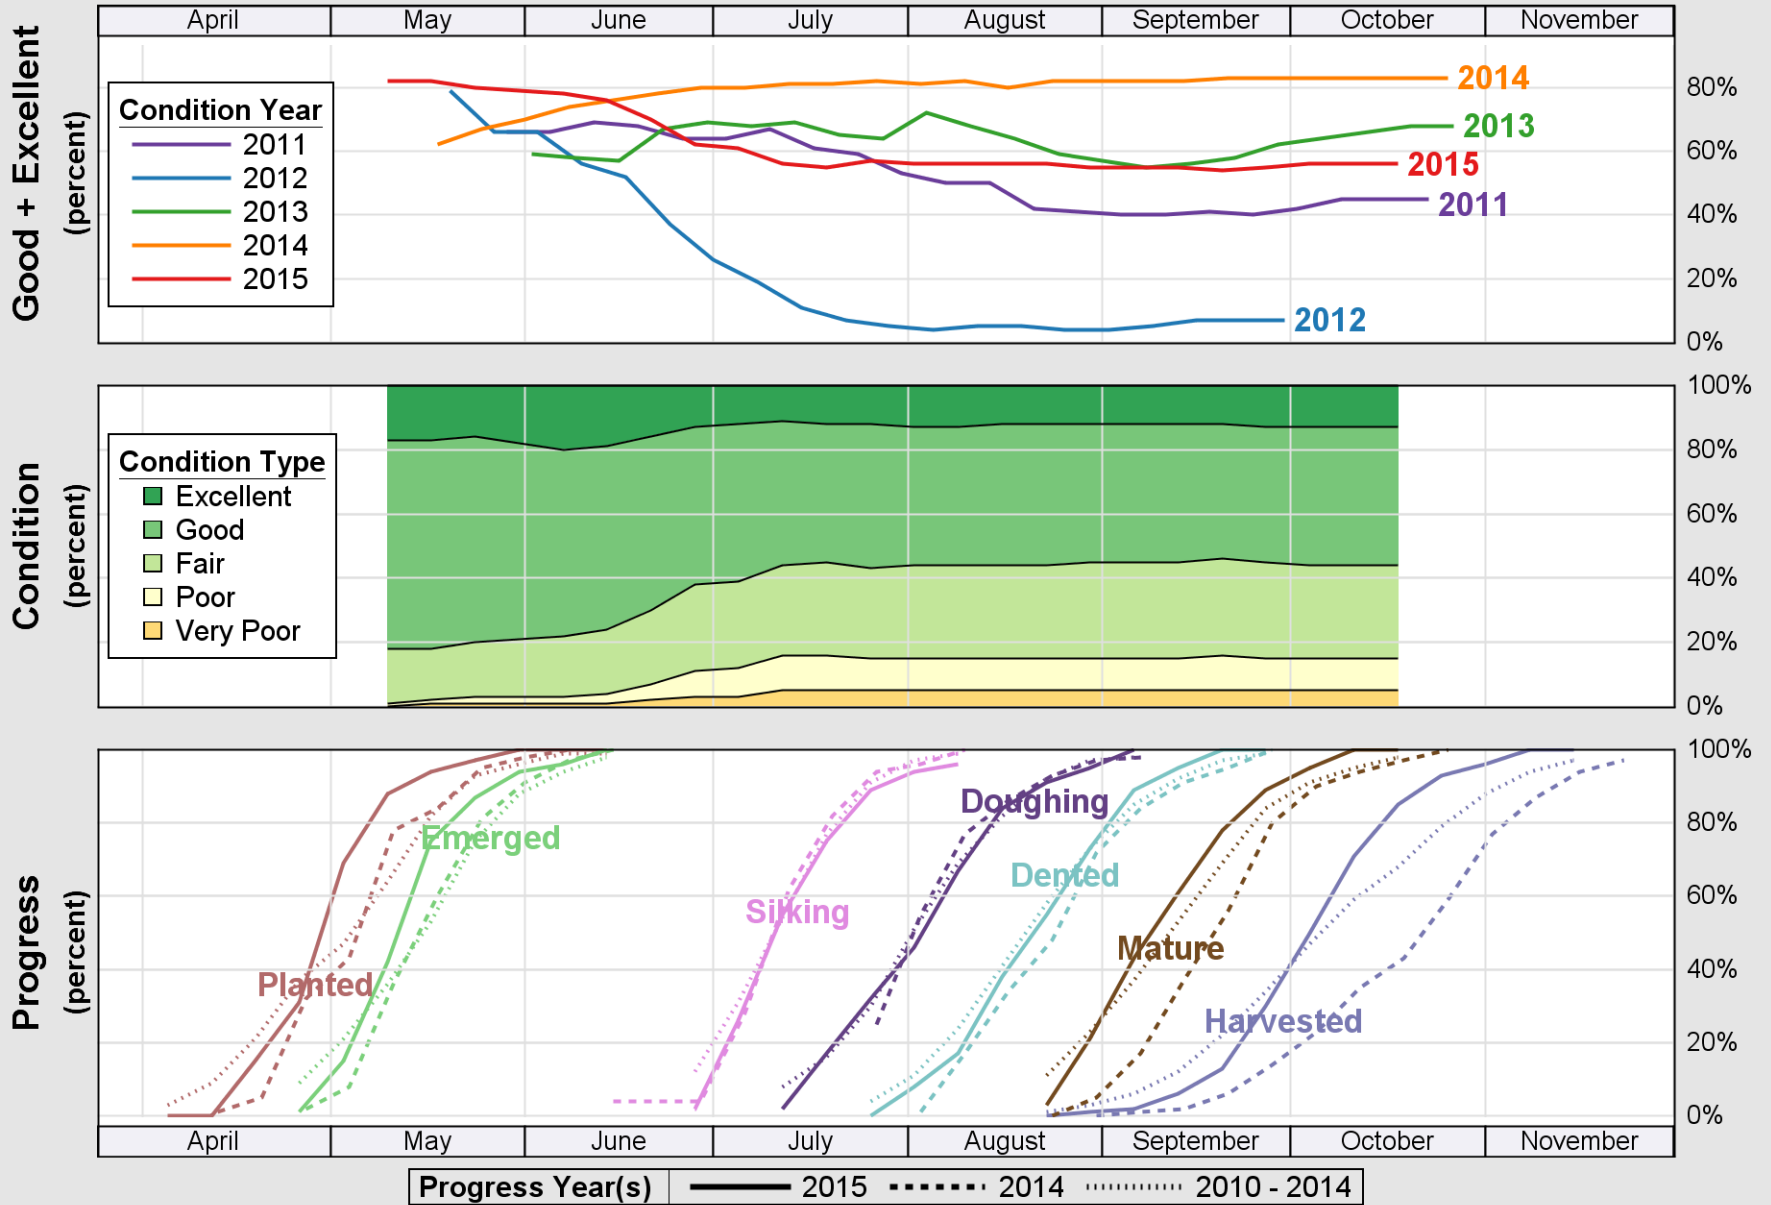

USDA

Crop Progress and Condition: Corn in Illinois , 2015

NASS

Source: National Agricultural Statistics Service (NASS), Crop Progress Report

USDA

Crop Progress and Condition: Oats in Illinois , 2015

NASS

Source: National Agricultural Statistics Service (NASS), Crop Progress Report

USDA

Crop Progress and Condition: Pasture and Range in Illinois , 2015

NASS

Source: National Agricultural Statistics Service (NASS), Crop Progress Report

USDA

Crop Progress and Condition: Sorghum in Illinois , 2015

NASS

Source: National Agricultural Statistics Service (NASS), Crop Progress Report

USDA

Crop Progress and Condition: Soybeans in Illinois , 2015

NASS

Source: National Agricultural Statistics Service (NASS), Crop Progress Report

USDA

Crop Progress and Condition: Winter Wheat in Illinois , 2015

NASS

Source: National Agricultural Statistics Service (NASS), Crop Progress Report