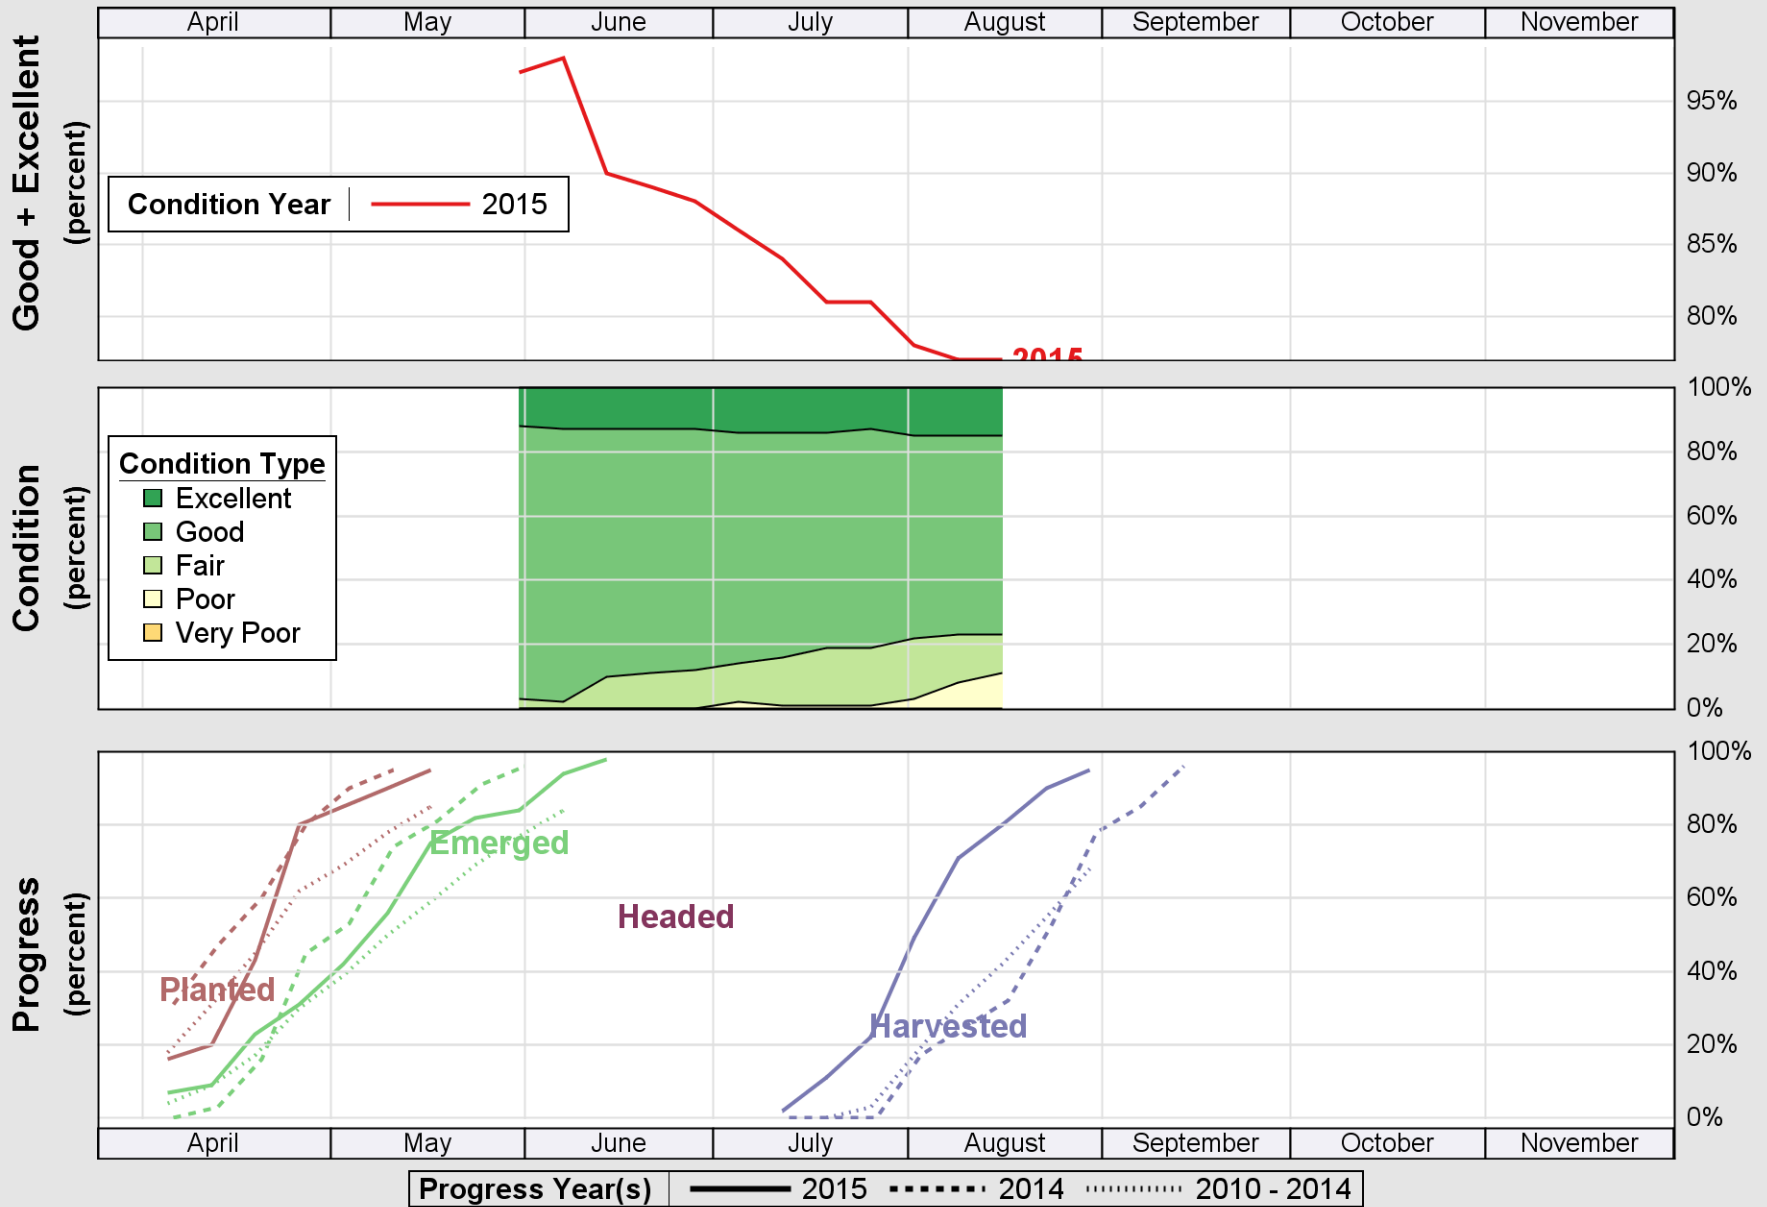

USDA

Crop Progress and Condition: Barley in Idaho , 2015

NASS

Source: National Agricultural Statistics Service (NASS), Crop Progress Report

USDA

Crop Progress and Condition: Corn in Idaho , 2015

NASS

Source: National Agricultural Statistics Service (NASS), Crop Progress Report

USDA

Crop Progress and Condition: Oats in Idaho , 2015

NASS

Source: National Agricultural Statistics Service (NASS), Crop Progress Report

USDA

Crop Progress and Condition: Pasture and Range in Idaho , 2015

NASS

Source: National Agricultural Statistics Service (NASS), Crop Progress Report

USDA

Crop Progress and Condition: Spring Wheat in Idaho , 2015

NASS

Source: National Agricultural Statistics Service (NASS), Crop Progress Report