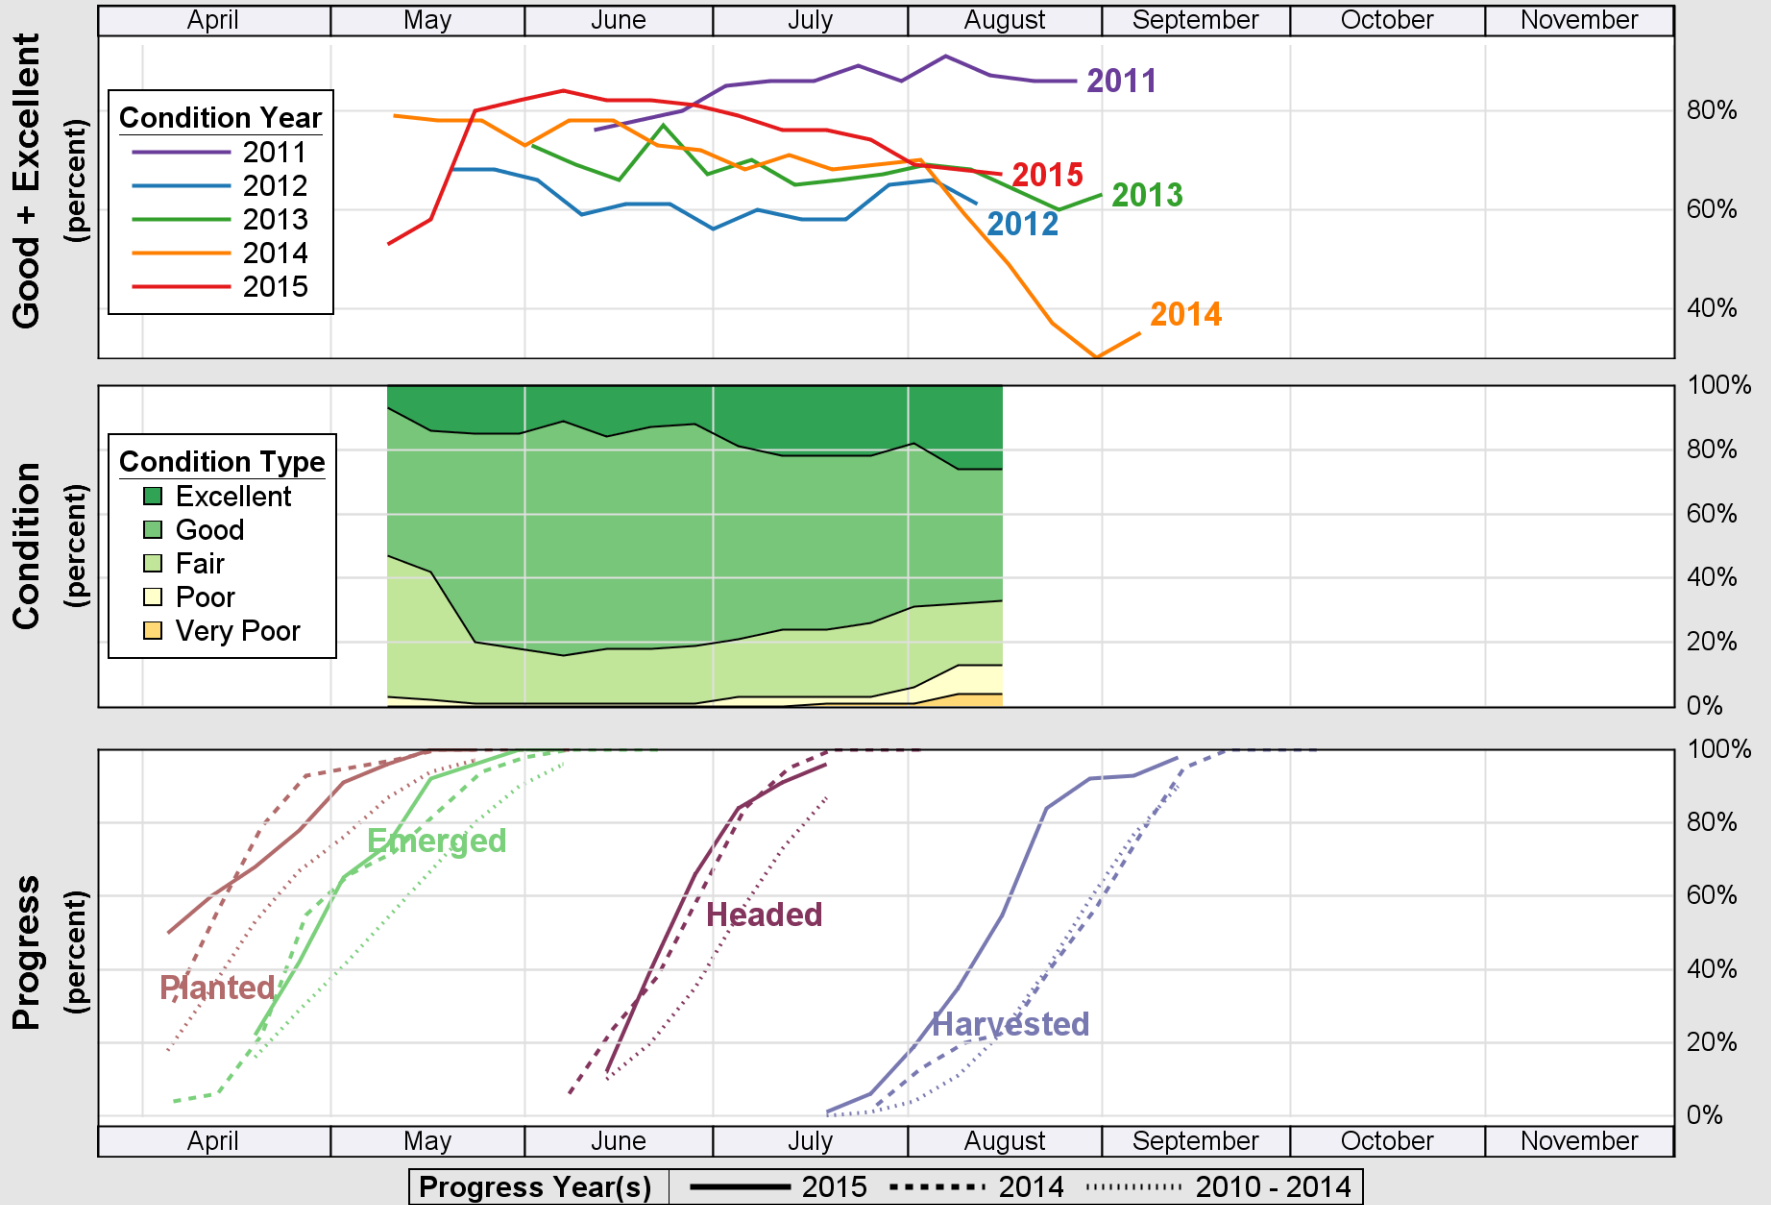

NASS

Source: National Agricultural Statistics Service (NASS), Crop Progress Report

USDA

Crop Progress and Condition: Spring Wheat in Idaho , 2015

NASS

Source: National Agricultural Statistics Service (NASS), Crop Progress Report

USDA

Crop Progress and Condition: Sugar Beets in Idaho , 2015

NASS

Source: National Agricultural Statistics Service (NASS), Crop Progress Report

USDA

Crop Progress and Condition: Winter Wheat in Idaho , 2015