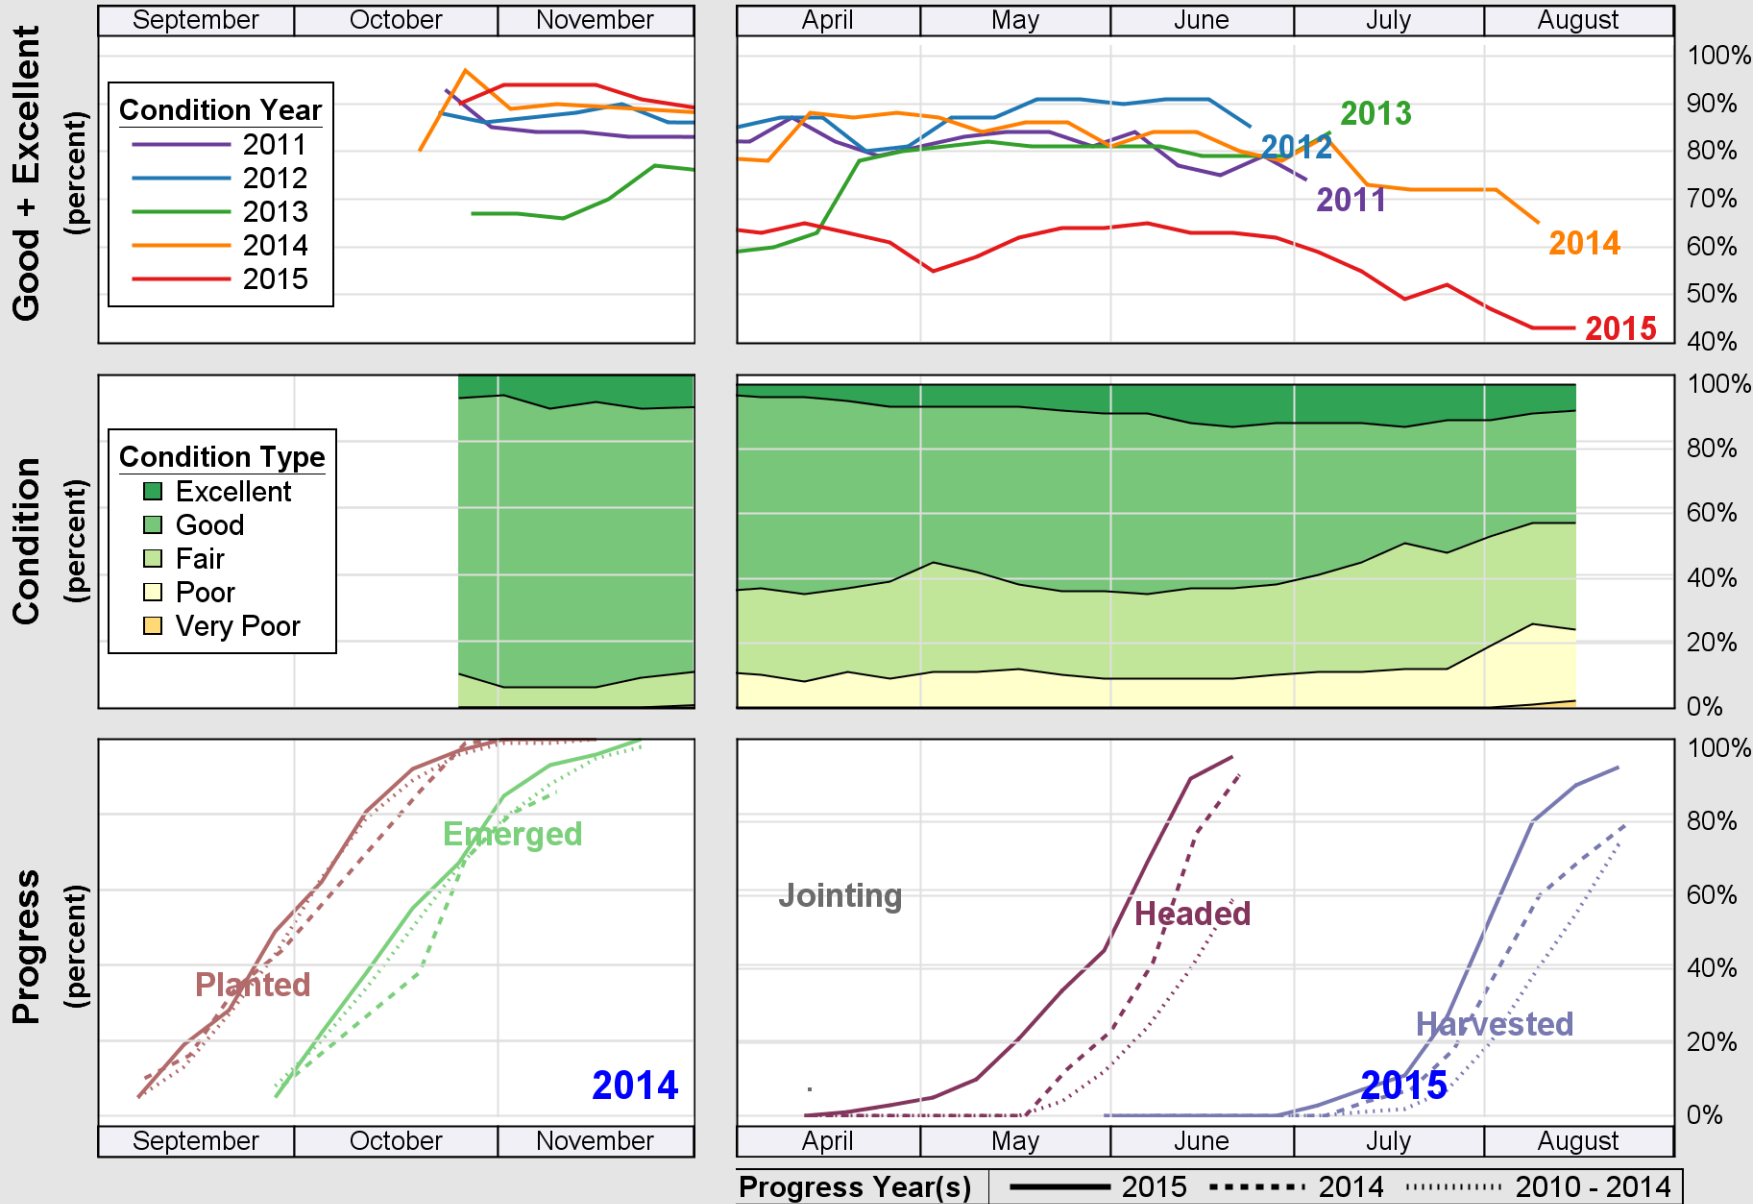

NASS

Source: National Agricultural Statistics Service (NASS), Crop Progress Report

USDA

Crop Progress and Condition: Spring Wheat in Idaho , 2015

NASS

Source: National Agricultural Statistics Service (NASS), Crop Progress Report

USDA

Crop Progress and Condition: Sugar Beets in Idaho , 2015

NASS

Source: National Agricultural Statistics Service (NASS), Crop Progress Report

USDA

Crop Progress and Condition: Winter Wheat in Idaho , 2015

NASS

Source: National Agricultural Statistics Service (NASS), Crop Progress Report