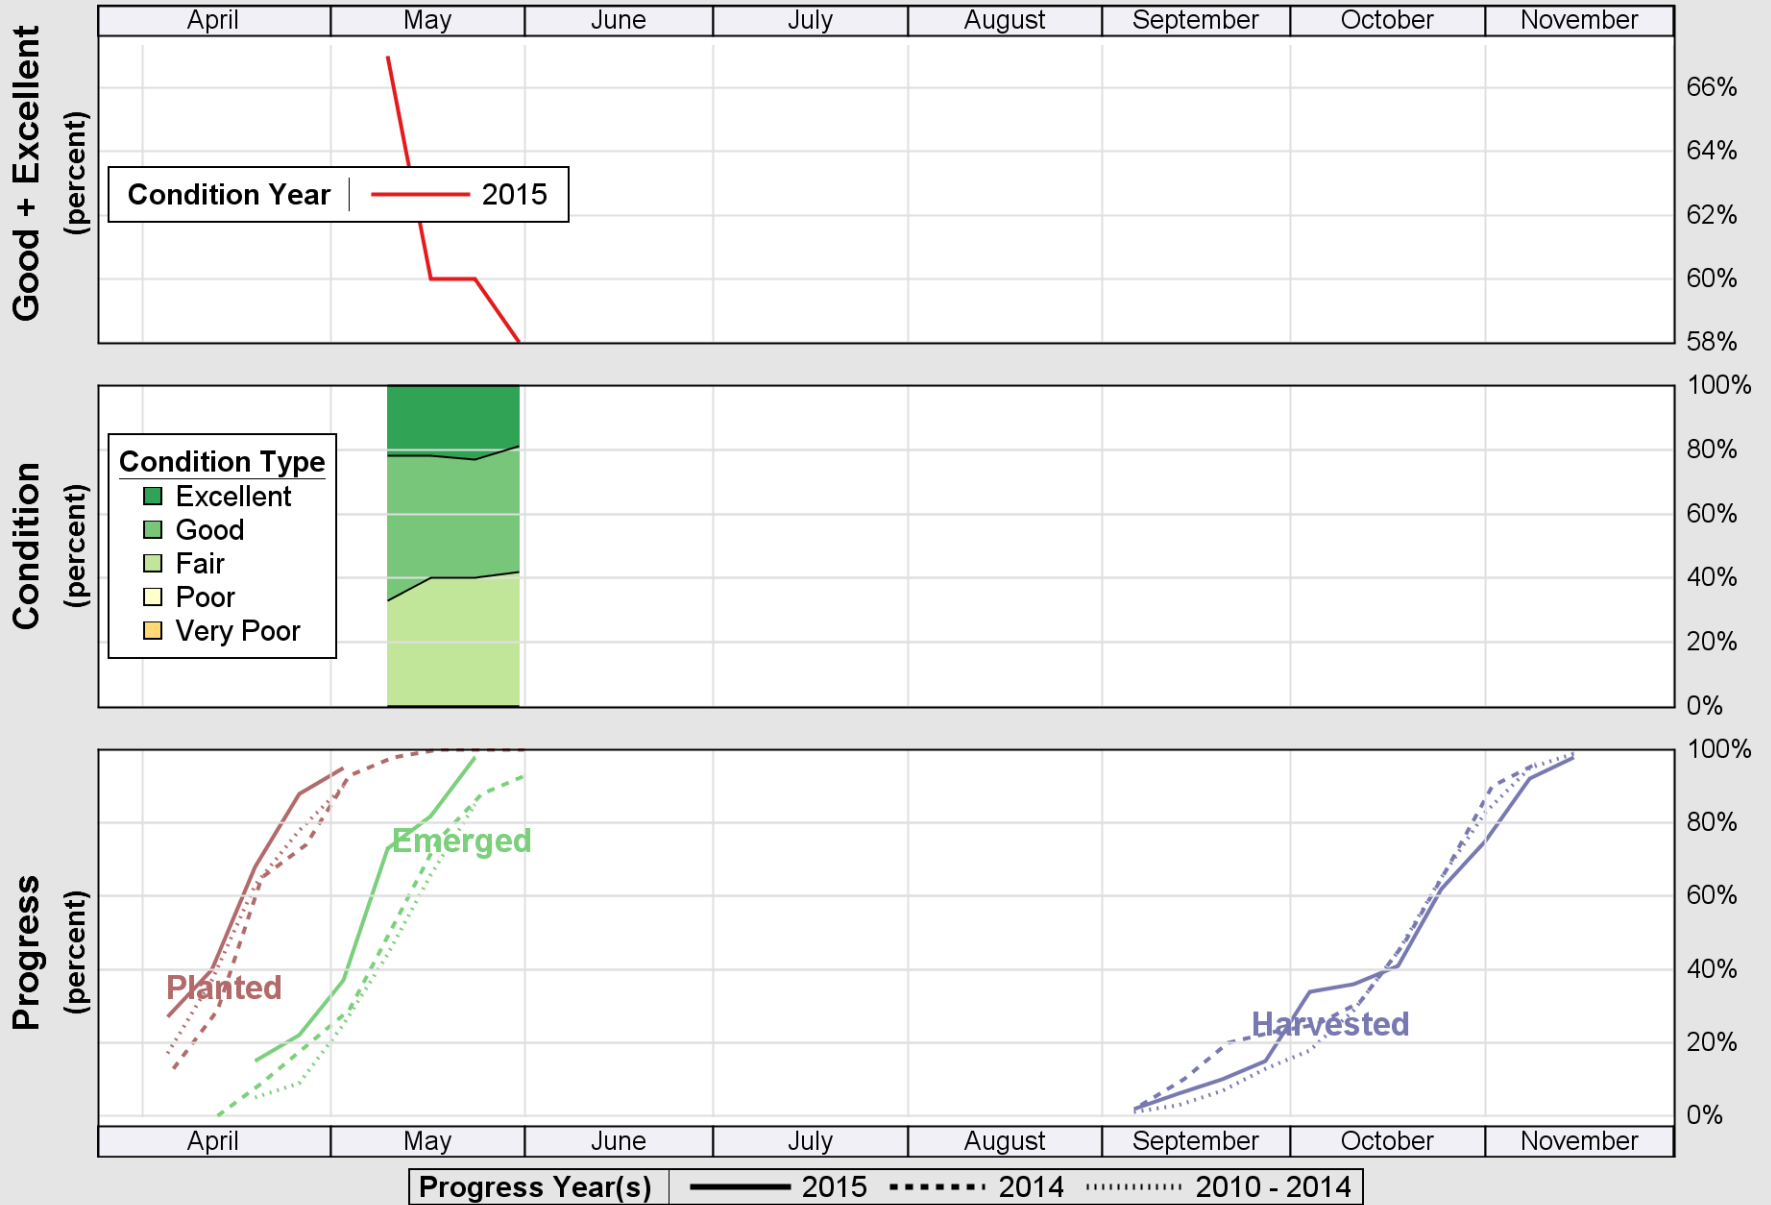

USDA

Crop Progress and Condition: Sugar Beets in Idaho , 2015

NASS

Source: National Agricultural Statistics Service (NASS), Crop Progress Report