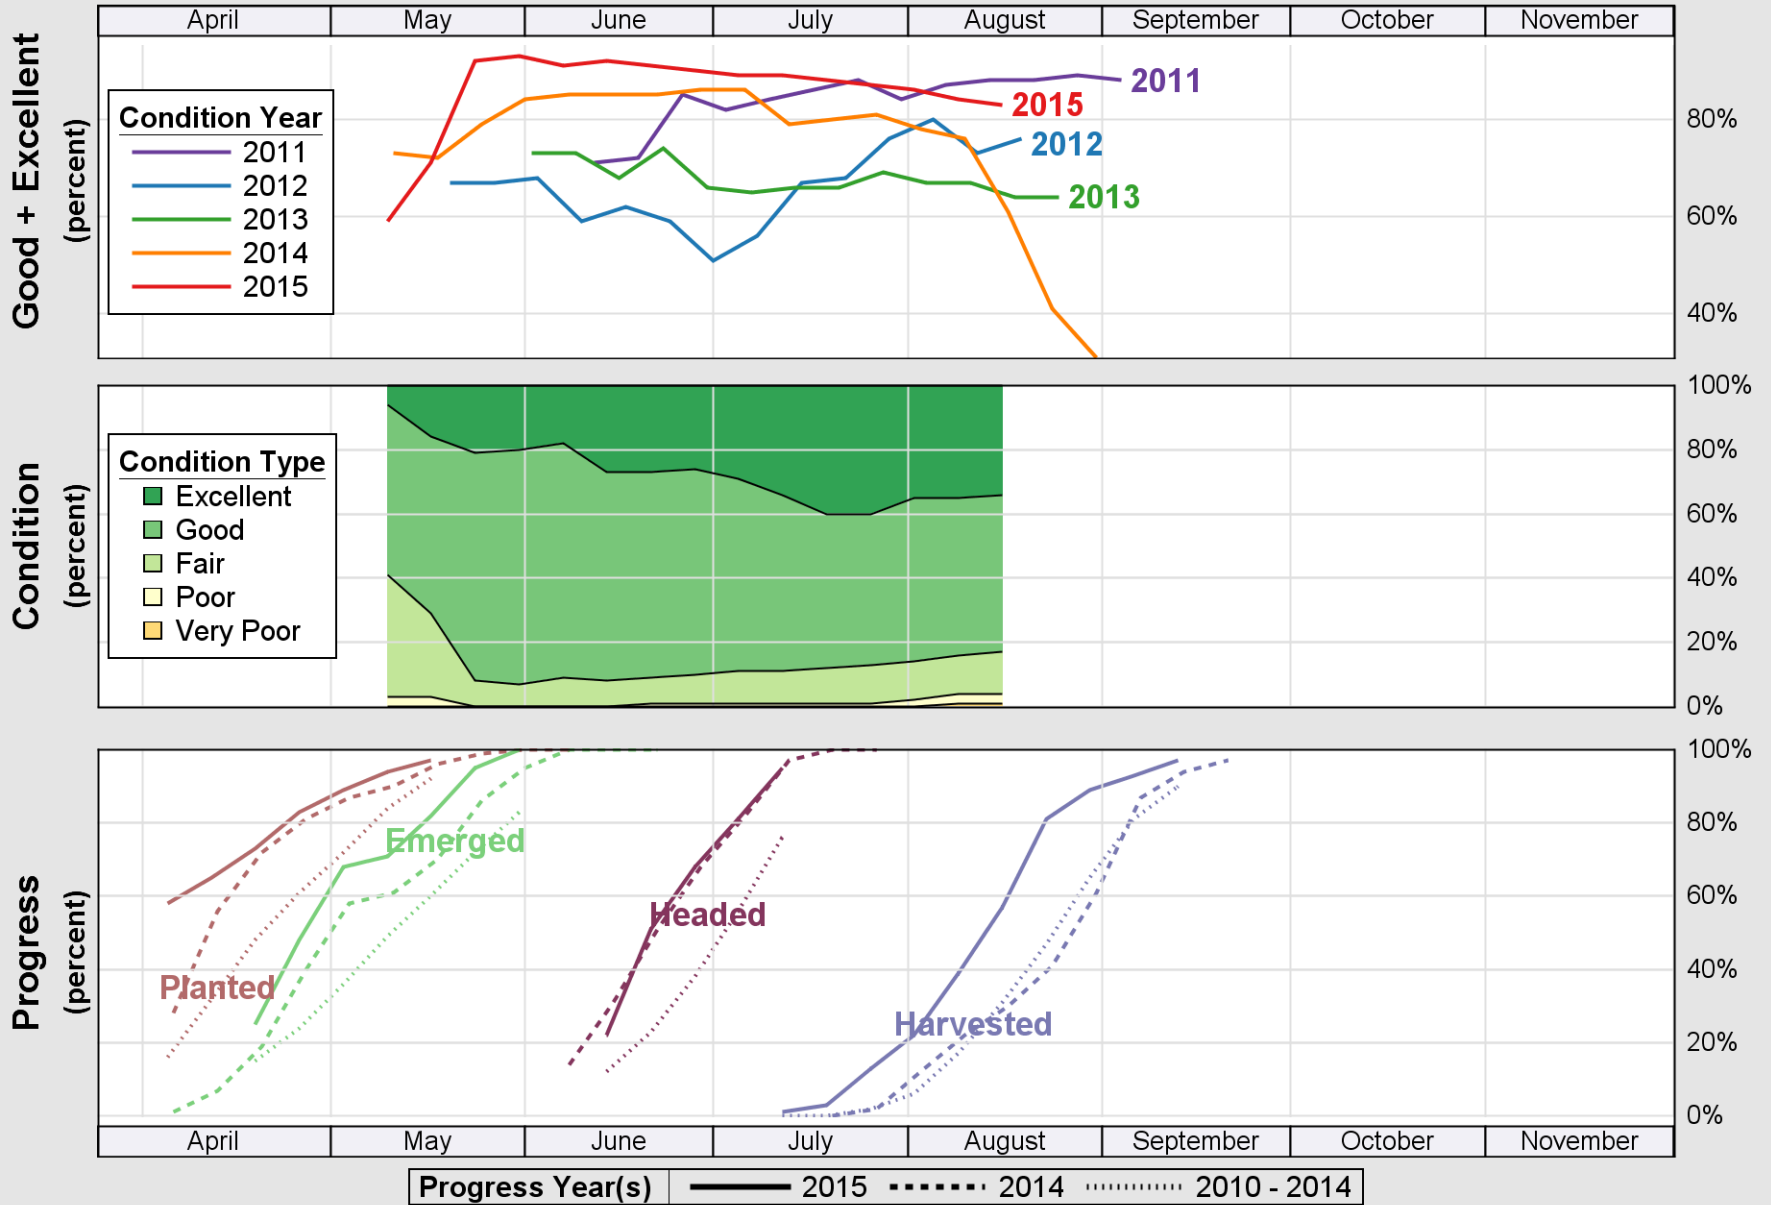

USDA

Crop Progress and Condition: Barley in Idaho , 2015

NASS

Source: National Agricultural Statistics Service (NASS), Crop Progress Report

USDA

Crop Progress and Condition: Corn in Idaho , 2015

NASS

Source: National Agricultural Statistics Service (NASS), Crop Progress Report

USDA

Crop Progress and Condition: Oats in Idaho , 2015

NASS

Source: National Agricultural Statistics Service (NASS), Crop Progress Report

USDA

Crop Progress and Condition: Pasture and Range in Idaho , 2015

NASS

Source: National Agricultural Statistics Service (NASS), Crop Progress Report

USDA

Crop Progress and Condition: Spring Wheat in Idaho , 2015

NASS

Source: National Agricultural Statistics Service (NASS), Crop Progress Report