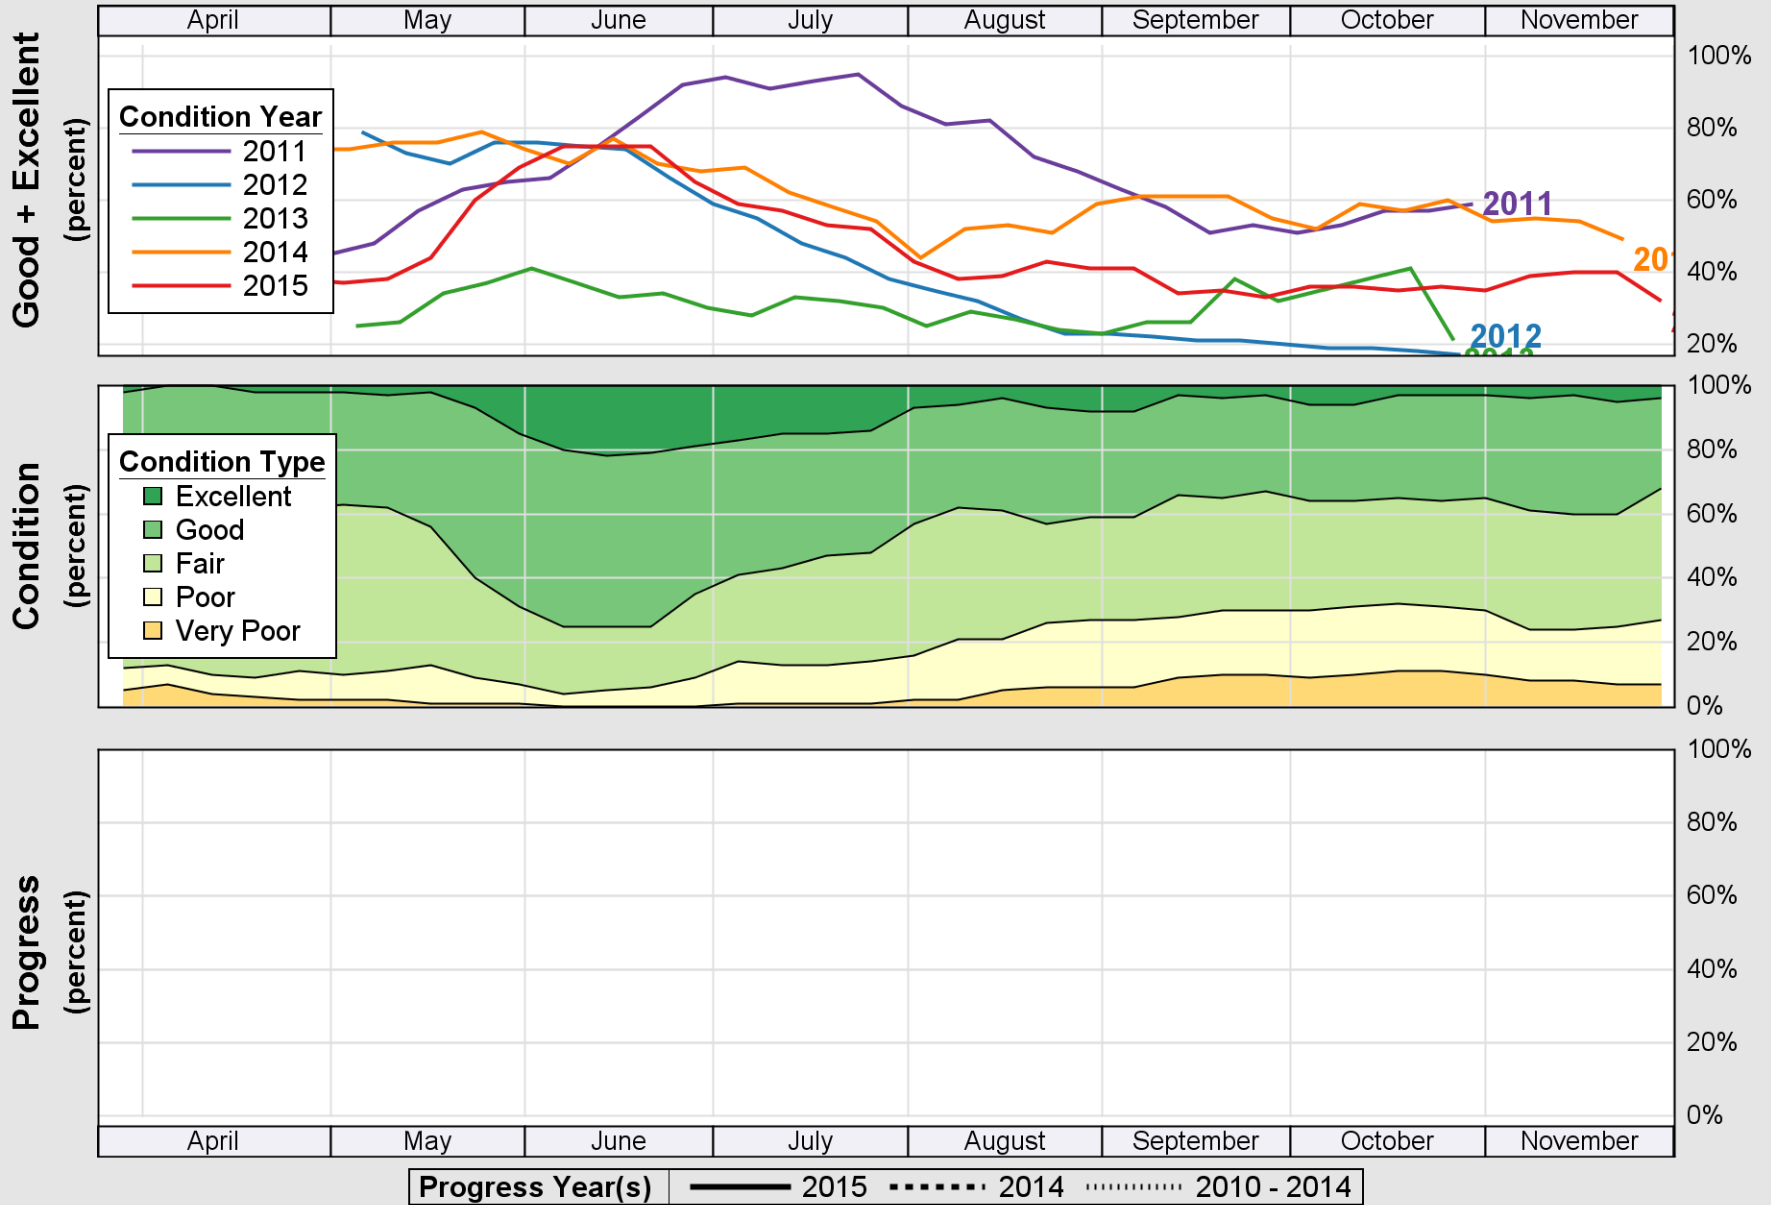

USDA

Crop Progress and Condition: Barley in Idaho , 2015

NASS

Source: National Agricultural Statistics Service (NASS), Crop Progress Report

USDA

Crop Progress and Condition: Corn in Idaho , 2015

NASS

Source: National Agricultural Statistics Service (NASS), Crop Progress Report

USDA

Crop Progress and Condition: Oats in Idaho , 2015

NASS

Source: National Agricultural Statistics Service (NASS), Crop Progress Report

USDA

Crop Progress and Condition: Pasture and Range in Idaho , 2015

NASS

Source: National Agricultural Statistics Service (NASS), Crop Progress Report

USDA

Crop Progress and Condition: Spring Wheat in Idaho , 2015

NASS

Source: National Agricultural Statistics Service (NASS), Crop Progress Report