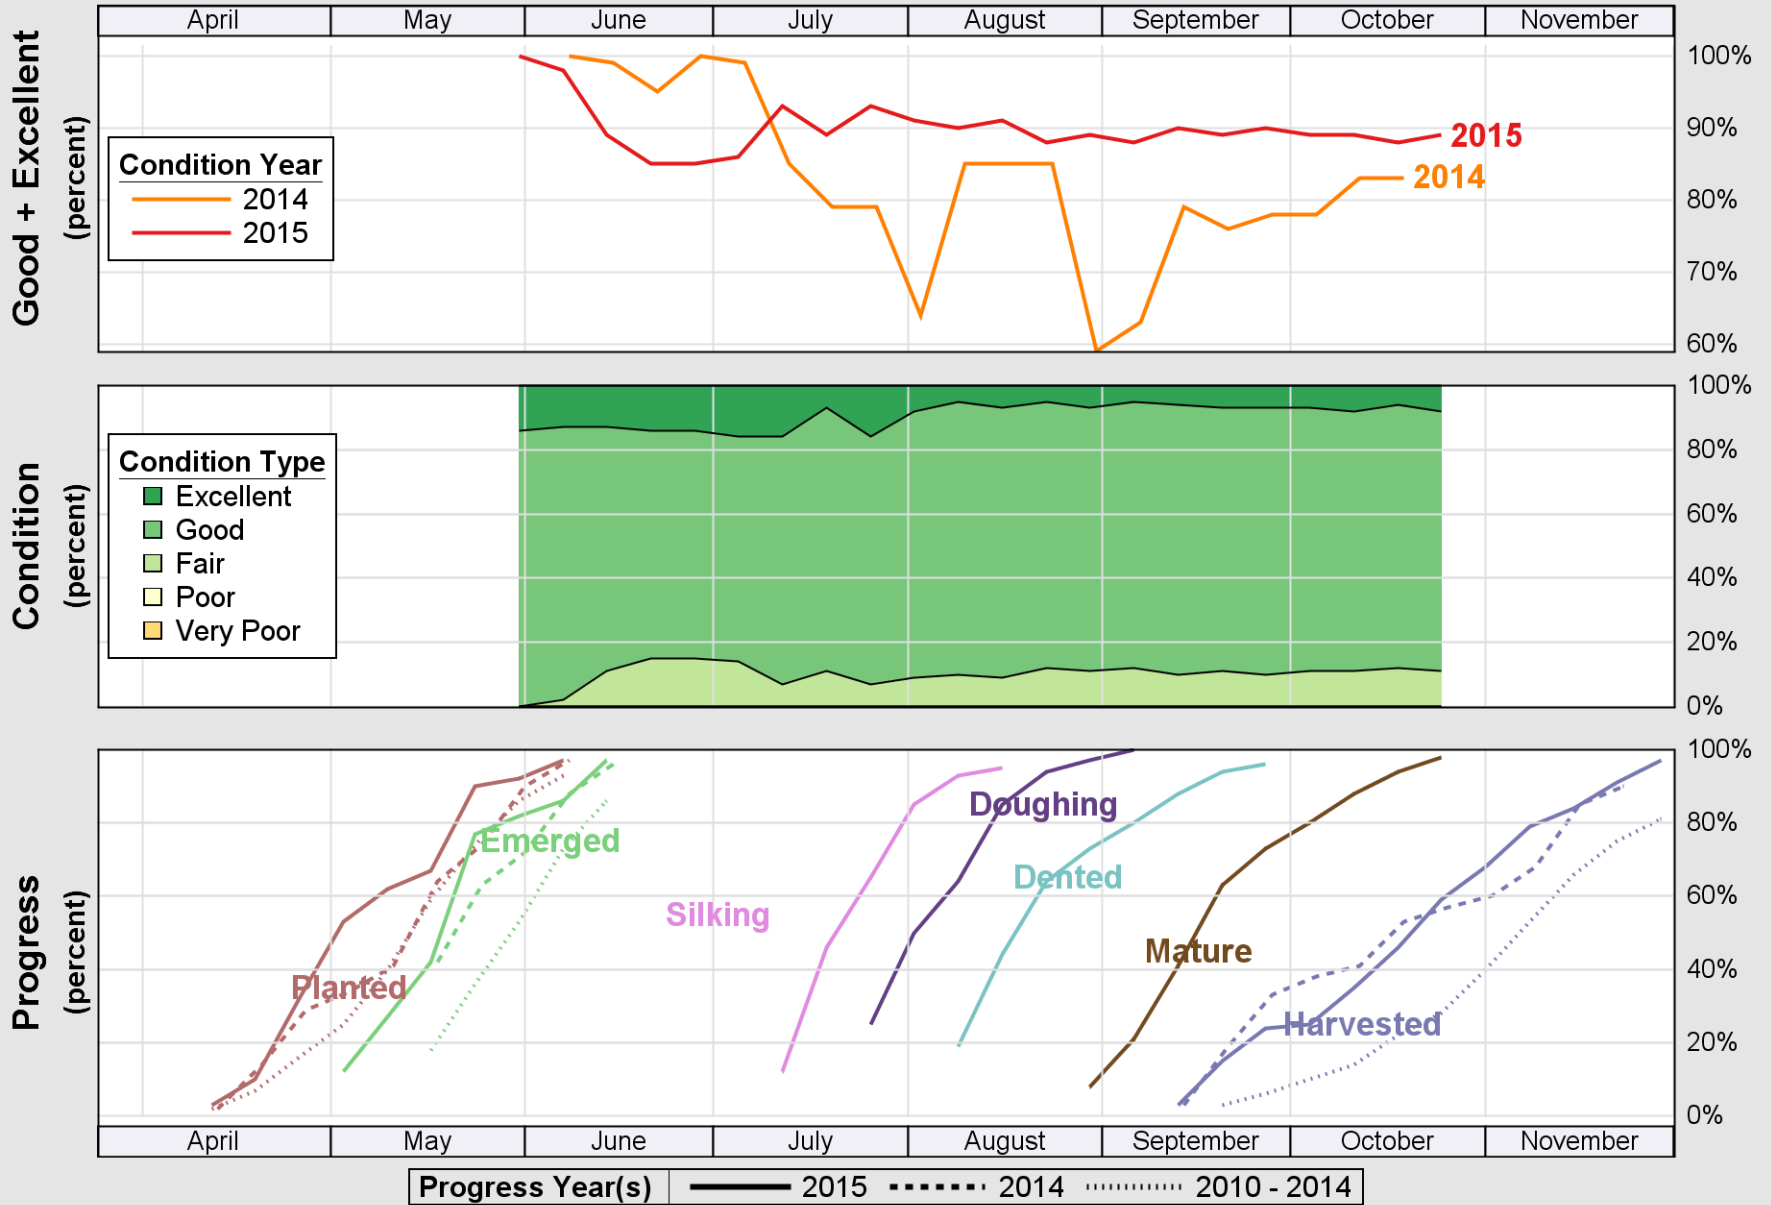

USDA

Crop Progress and Condition: Barley in Idaho , 2015

NASS

Source: National Agricultural Statistics Service (NASS), Crop Progress Report

USDA

Crop Progress and Condition: Corn in Idaho , 2015

NASS

Source: National Agricultural Statistics Service (NASS), Crop Progress Report