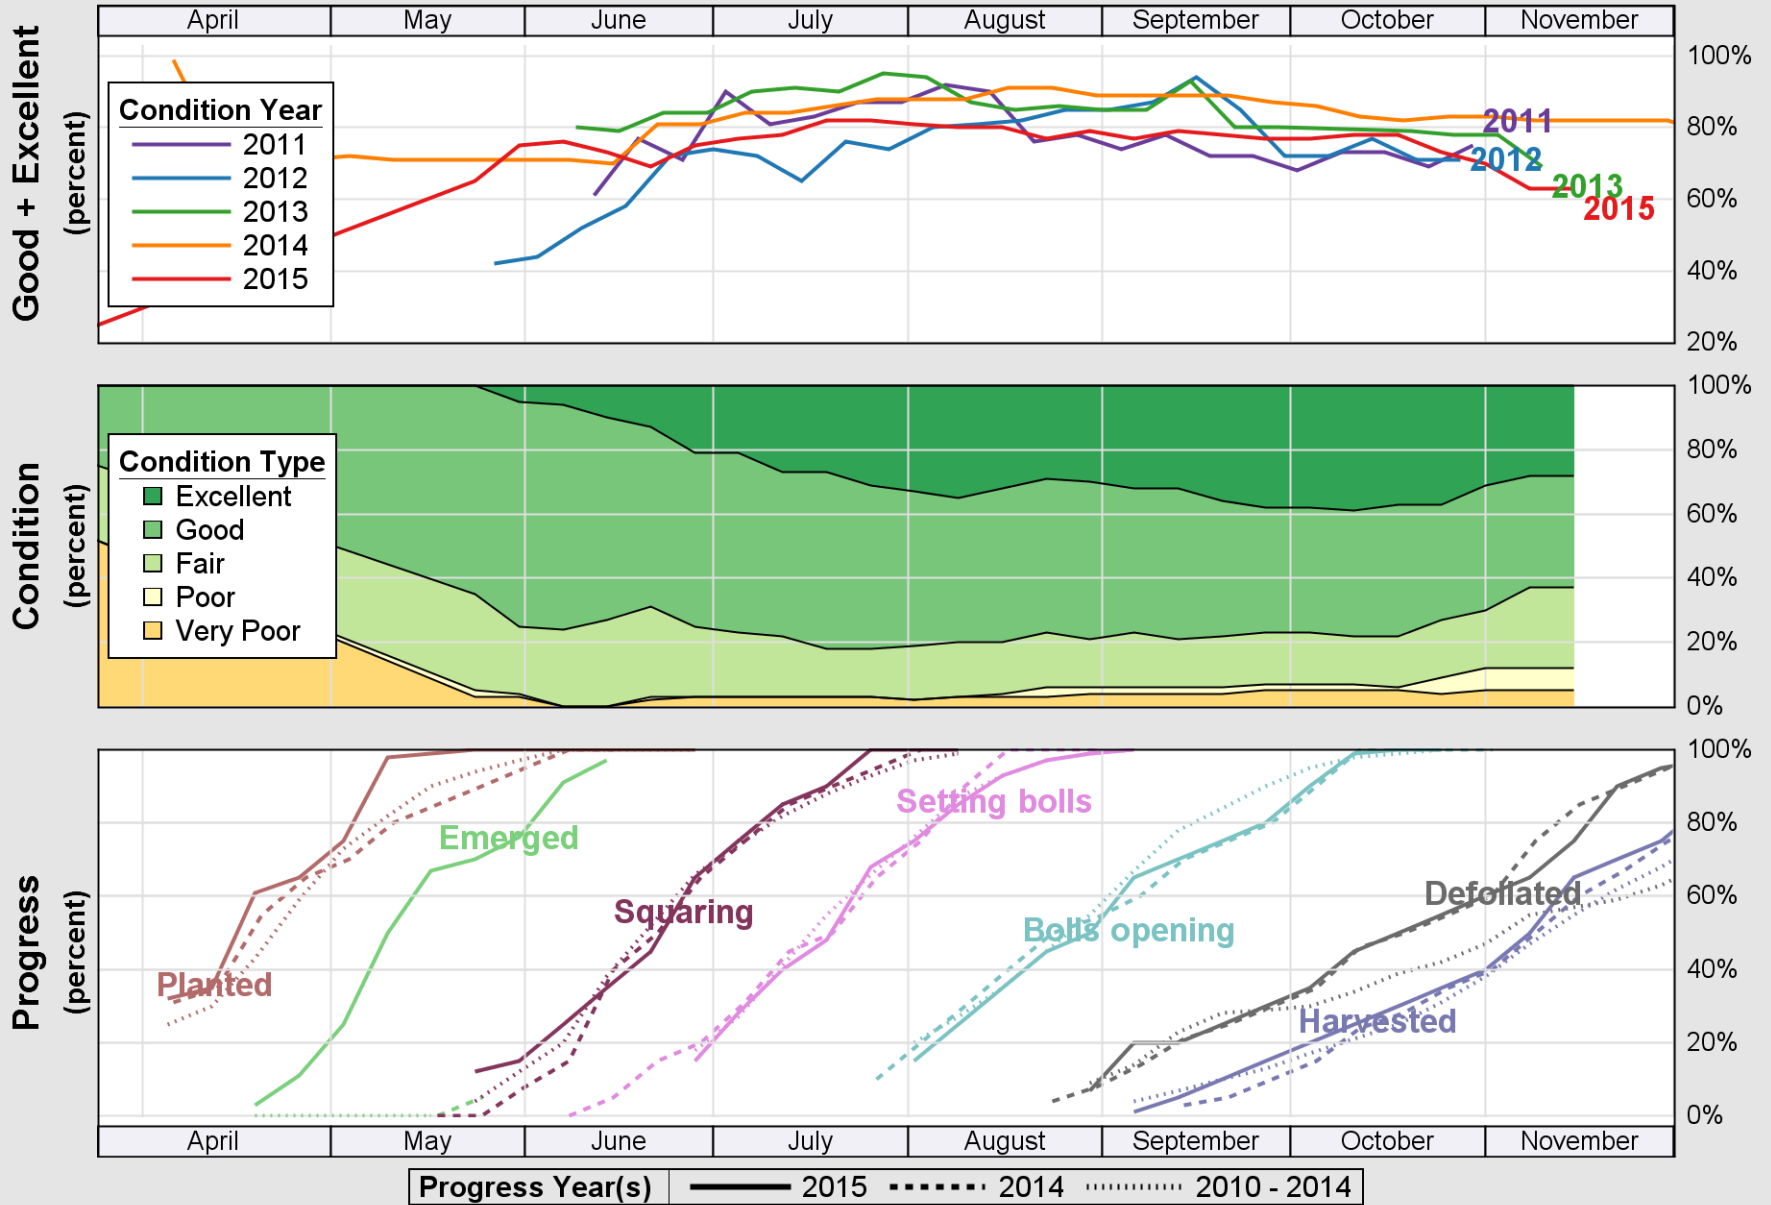

USDA

Crop Progress and Condition: Cotton in Arizona , 2015

NASS

Source: National Agricultural Statistics Service (NASS), Crop Progress Report

USDA

Crop Progress and Condition: Durum Wheat in Arizona , 2015

NASS

Source: National Agricultural Statistics Service (NASS), Crop Progress Report

USDA

Crop Progress and Condition: Pasture and Range in Arizona , 2015

NASS

Source: National Agricultural Statistics Service (NASS), Crop Progress Report

USDA

Crop Progress and Condition: Winter Wheat in Arizona , 2015

NASS

Good + Excellent
(percent)

Condition
(percent)

Progress
(percent)

Progress Year(s) — 2015 - - - - 2014 2010 - 2014

Source: National Agricultural Statistics Service (NASS), Crop Progress Report