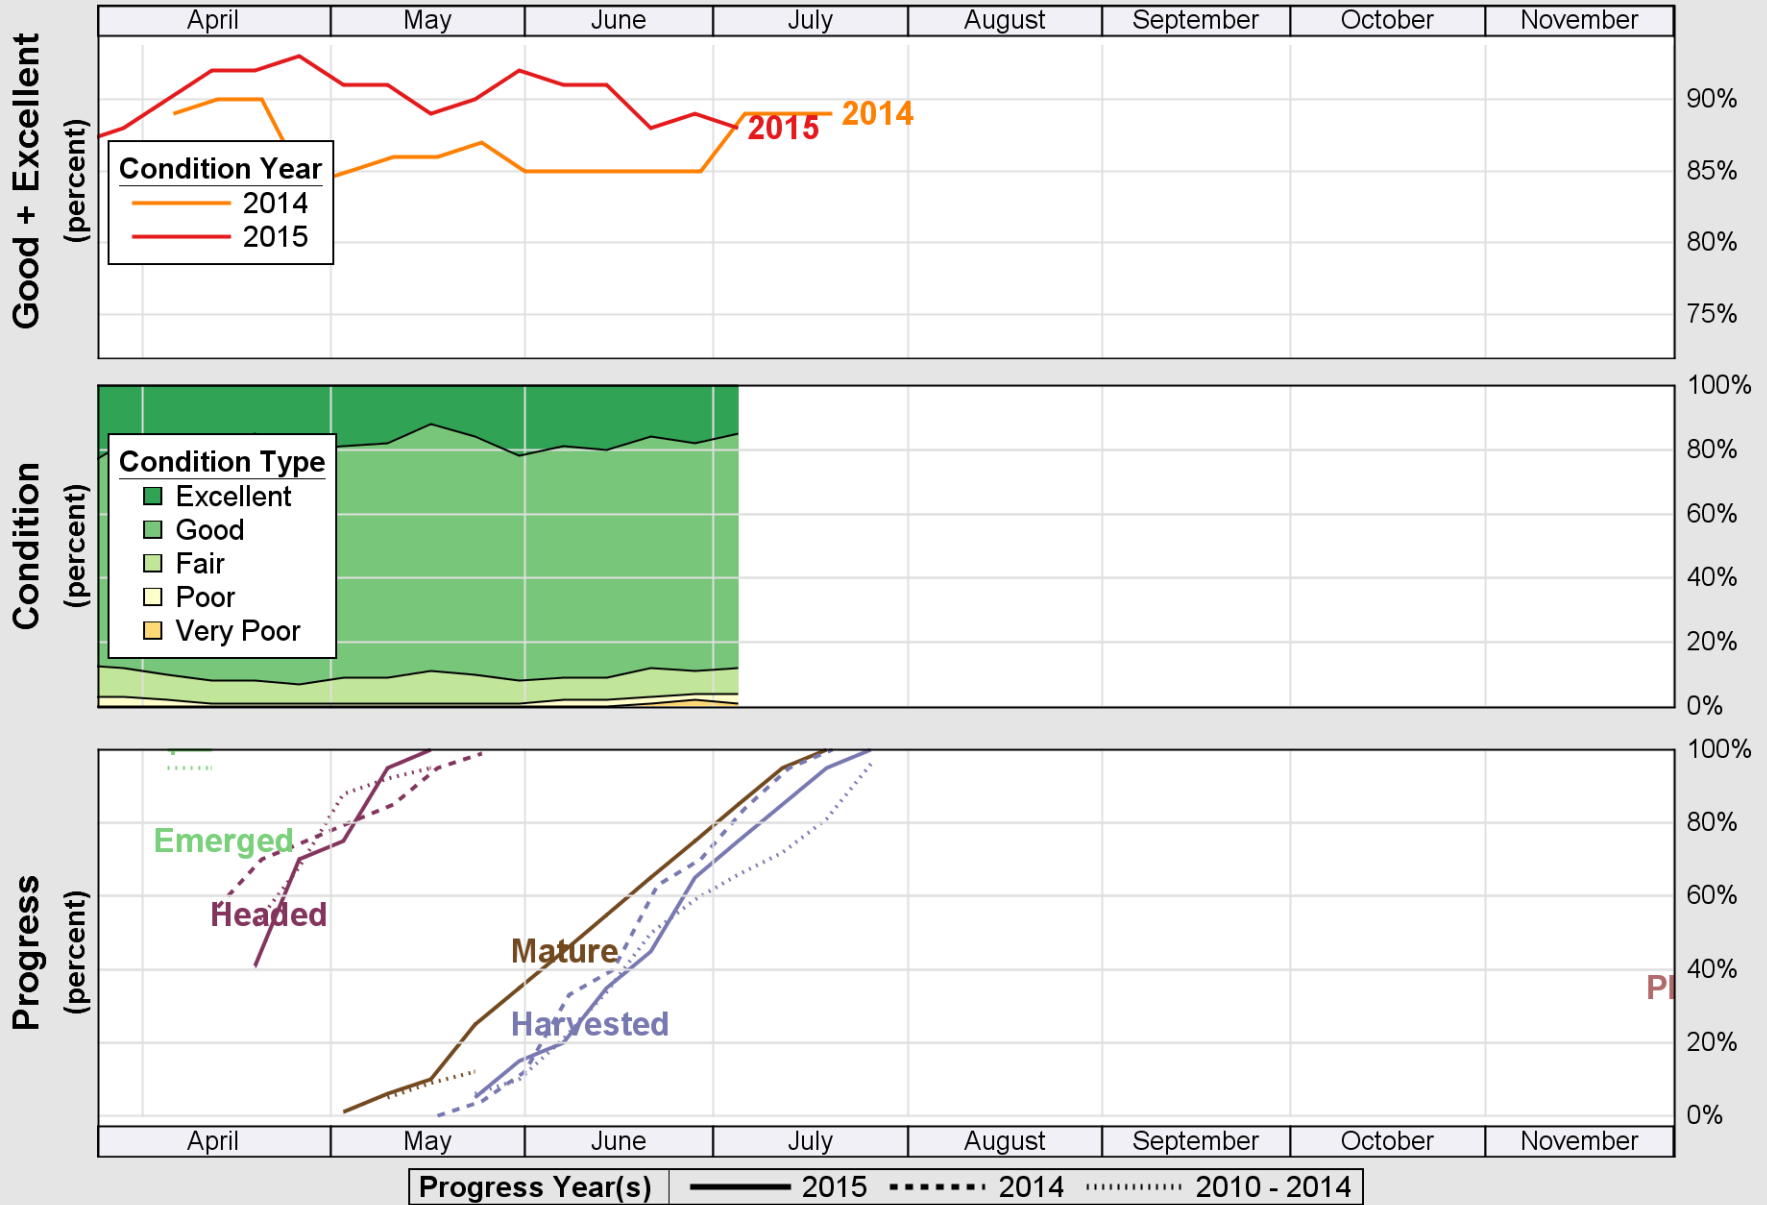

USDA

Crop Progress and Condition: Cotton in Arizona , 2015

NASS

Source: National Agricultural Statistics Service (NASS), Crop Progress Report

USDA

Crop Progress and Condition: Durum Wheat in Arizona , 2015

NASS

Source: National Agricultural Statistics Service (NASS), Crop Progress Report

USDA

Crop Progress and Condition: Pasture and Range in Arizona , 2015

NASS

Source: National Agricultural Statistics Service (NASS), Crop Progress Report

USDA

Crop Progress and Condition: Winter Wheat in Arizona , 2015

NASS

Good + Excellent
(percent)

Condition
(percent)

Progress
(percent)

Progress Year(s) — 2015 - - - - 2014 2010 - 2014

Source: National Agricultural Statistics Service (NASS), Crop Progress Report