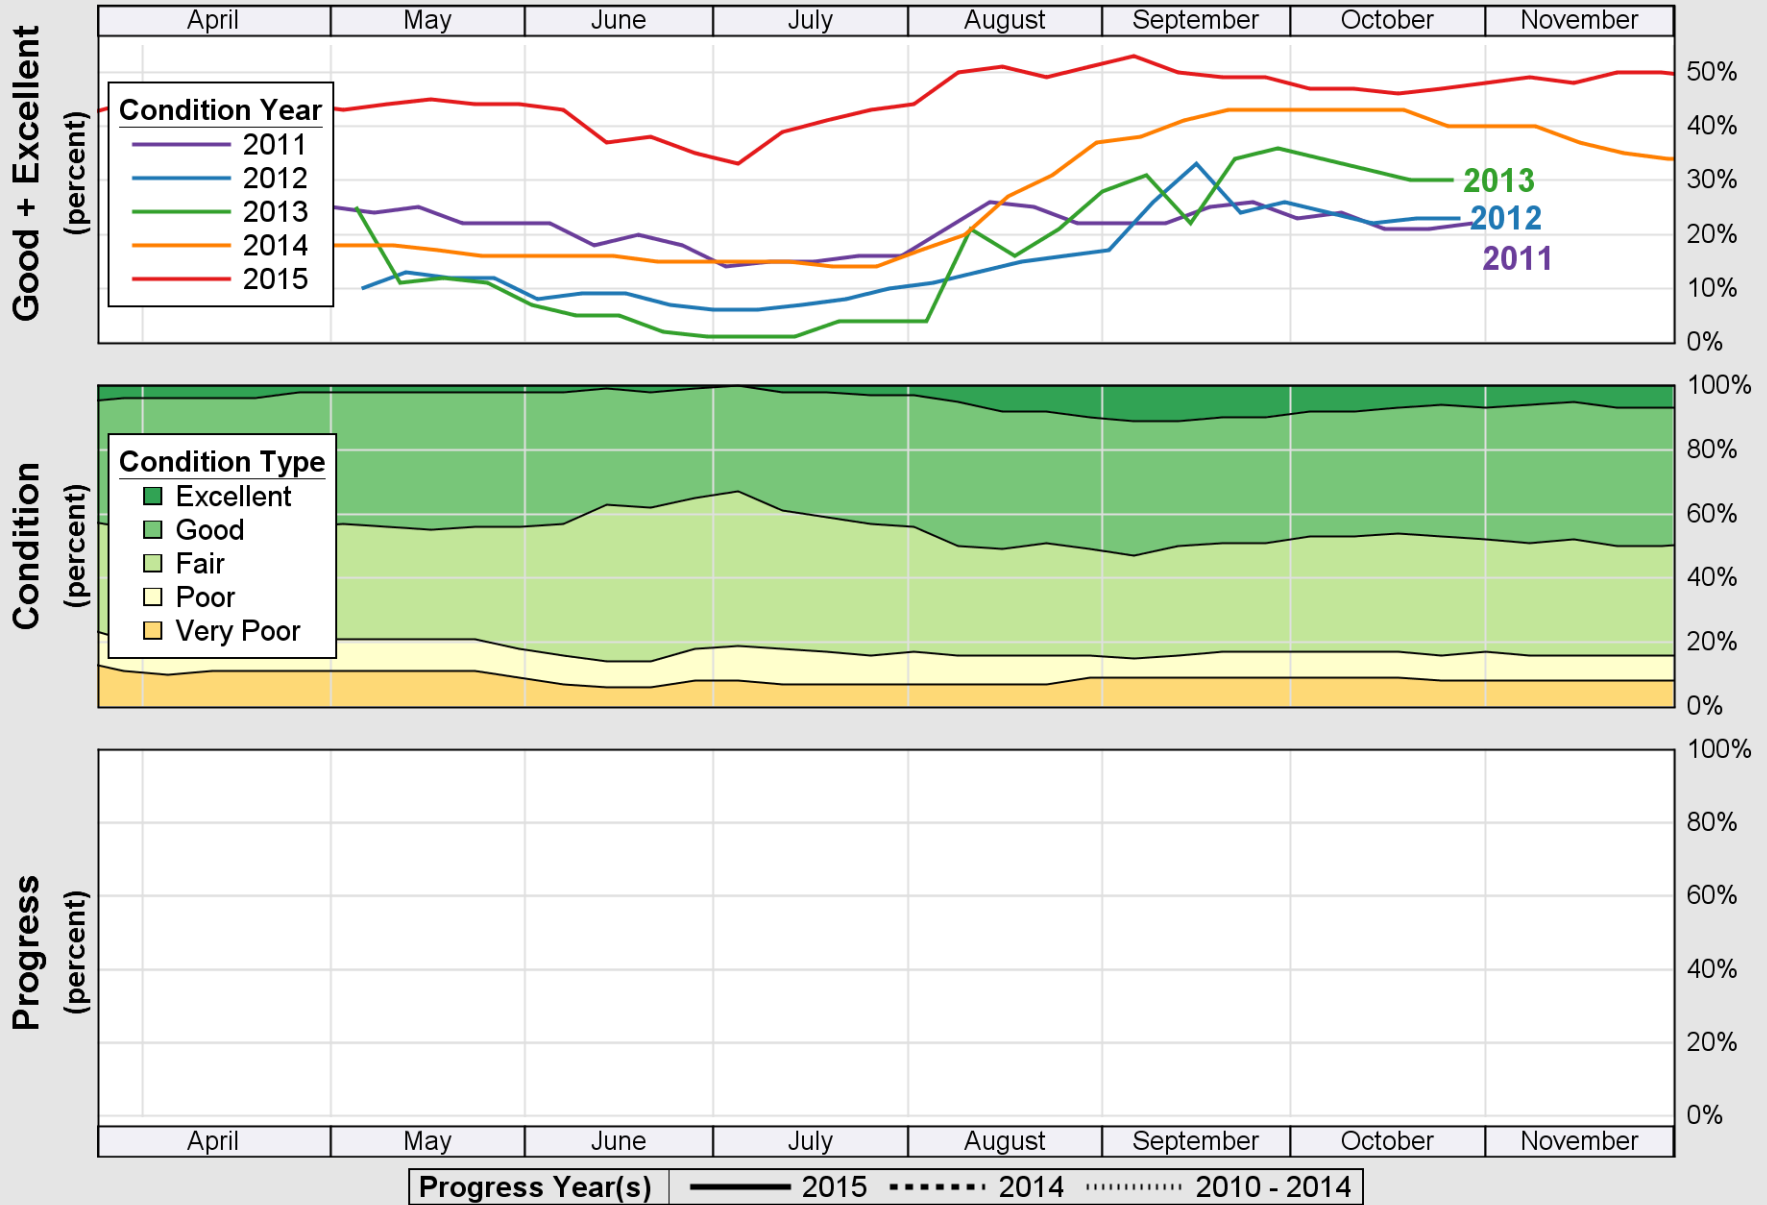

NASS

Source: National Agricultural Statistics Service (NASS), Crop Progress Report

USDA

Crop Progress and Condition: Pasture and Range in Arizona , 2015

NASS

Source: National Agricultural Statistics Service (NASS), Crop Progress Report

USDA

Crop Progress and Condition: Winter Wheat in Arizona , 2015

NASS

Good + Excellent
(percent)

Condition
(percent)

Progress
(percent)

Progress Year(s) — 2015 - - - - 2014 2010 - 2014

Source: National Agricultural Statistics Service (NASS), Crop Progress Report