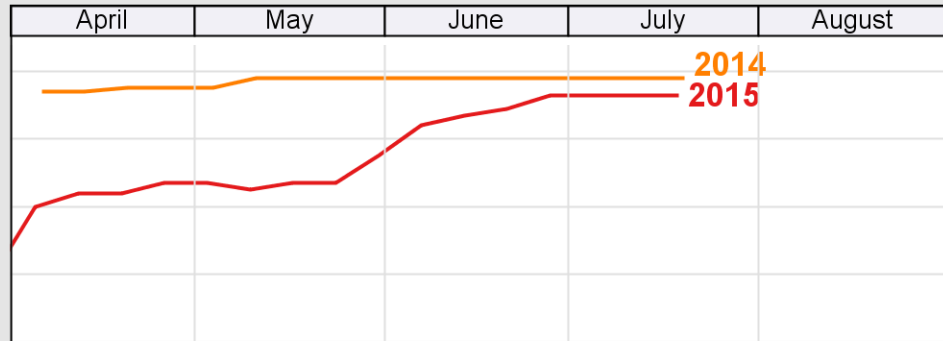

USDA

Crop Progress and Condition: Winter Wheat in Arizona , 2015

NASS

Good + Excellent
(percent)