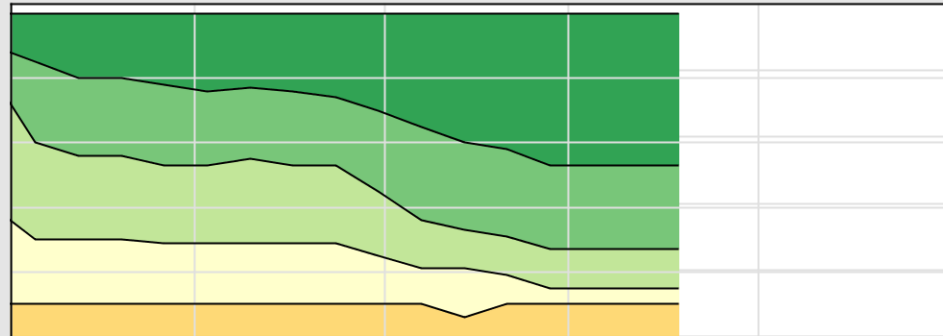

USDA

Crop Progress and Condition: Winter Wheat in Arizona , 2015

NASS

Good + Excellent
(percent)

Condition
(percent)

Progress
(percent)

Progress Year(s) — 2015 - - - - 2014 2010 - 2014

Source: National Agricultural Statistics Service (NASS), Crop Progress Report