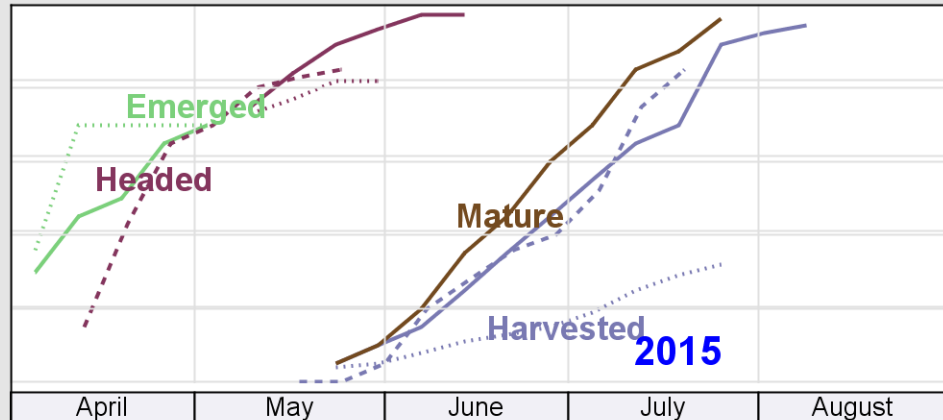

USDA

Crop Progress and Condition: Winter Wheat in Arizona , 2015

NASS

Good + Excellent
(percent)

Condition
(percent)

Progress
(percent)

Progress Year(s) — 2015 - - - - 2014 2010 - 2014

Source: National Agricultural Statistics Service (NASS), Crop Progress Report