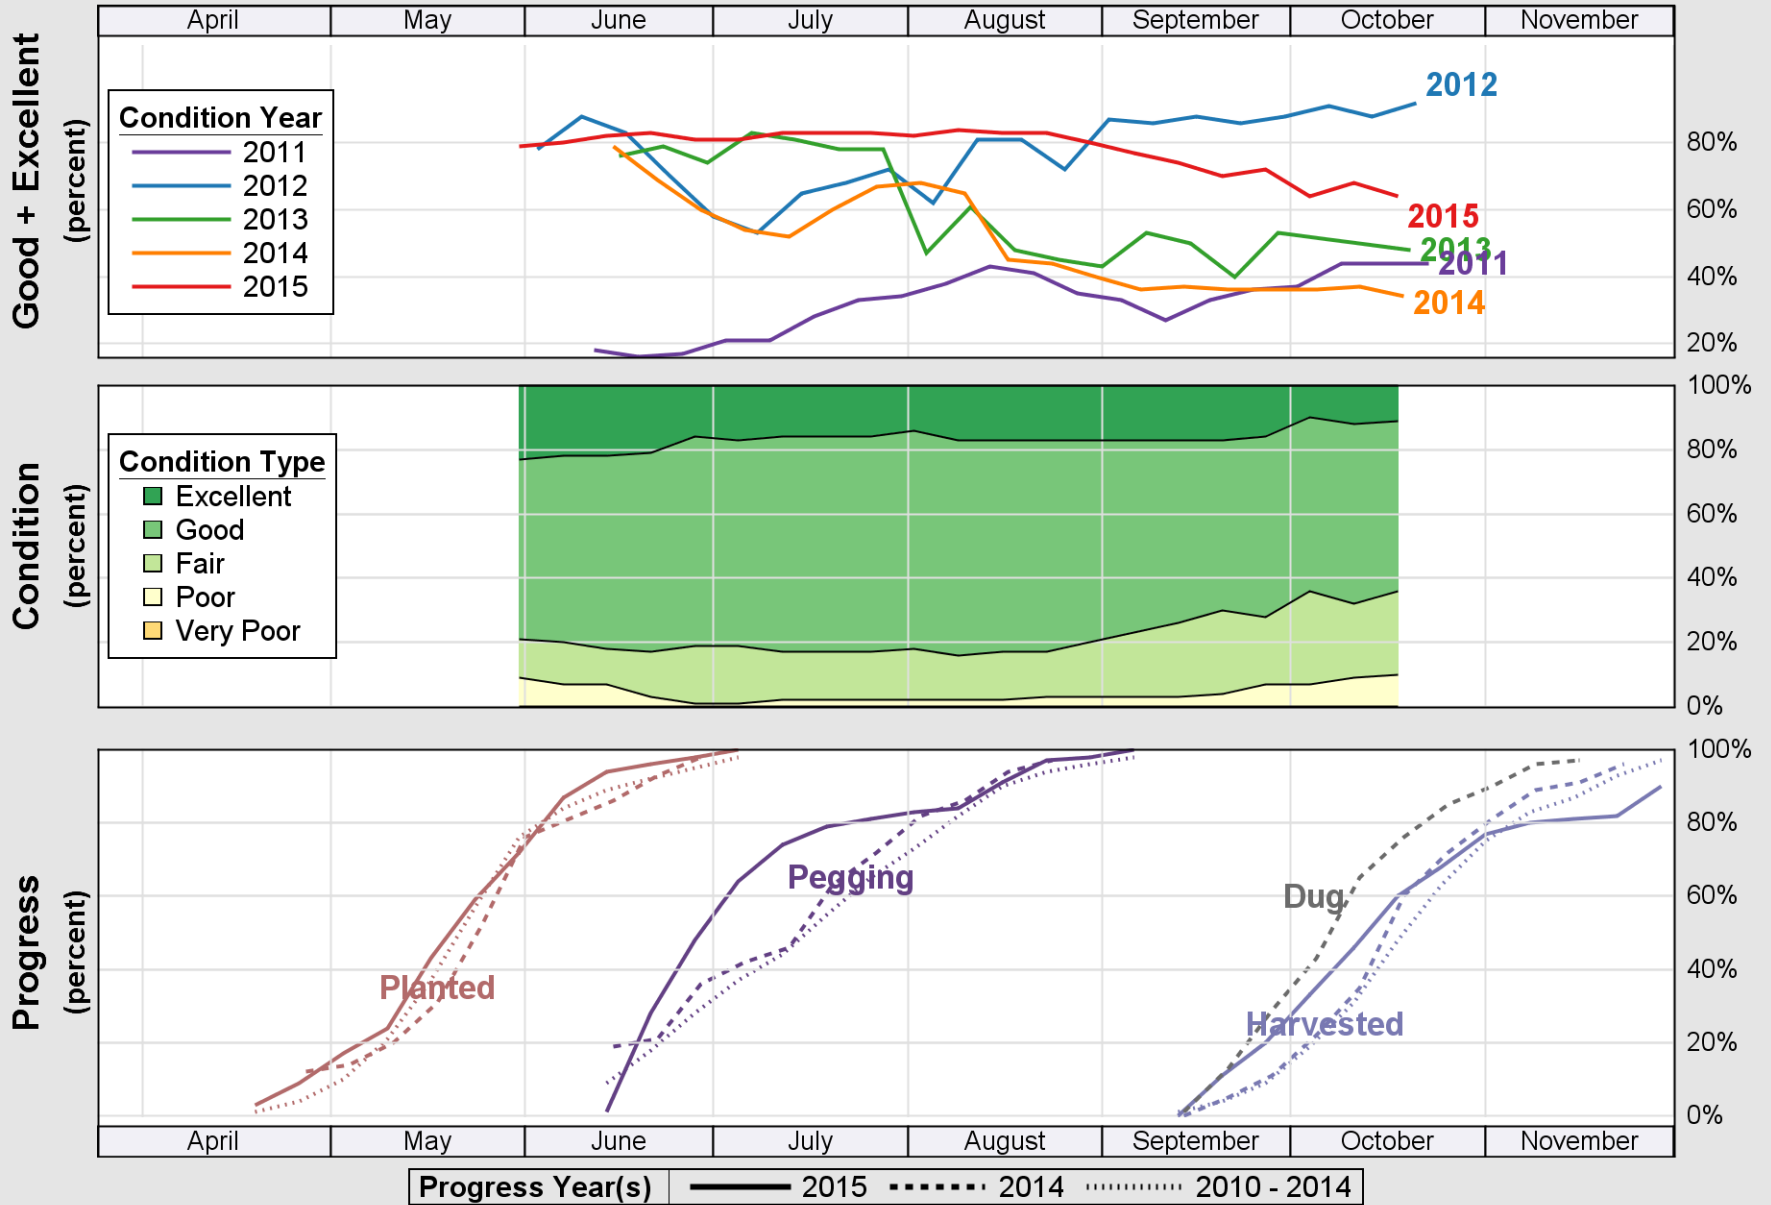

USDA

Crop Progress and Condition: Pasture and Range in Alabama, 2015

NASS

Source: National Agricultural Statistics Service (NASS), Crop Progress Report

USDA

Crop Progress and Condition: Peanuts in Alabama, 2015

NASS

Source: National Agricultural Statistics Service (NASS), Crop Progress Report

USDA

Crop Progress and Condition: Soybeans in Alabama, 2015

NASS

Source: National Agricultural Statistics Service (NASS), Crop Progress Report