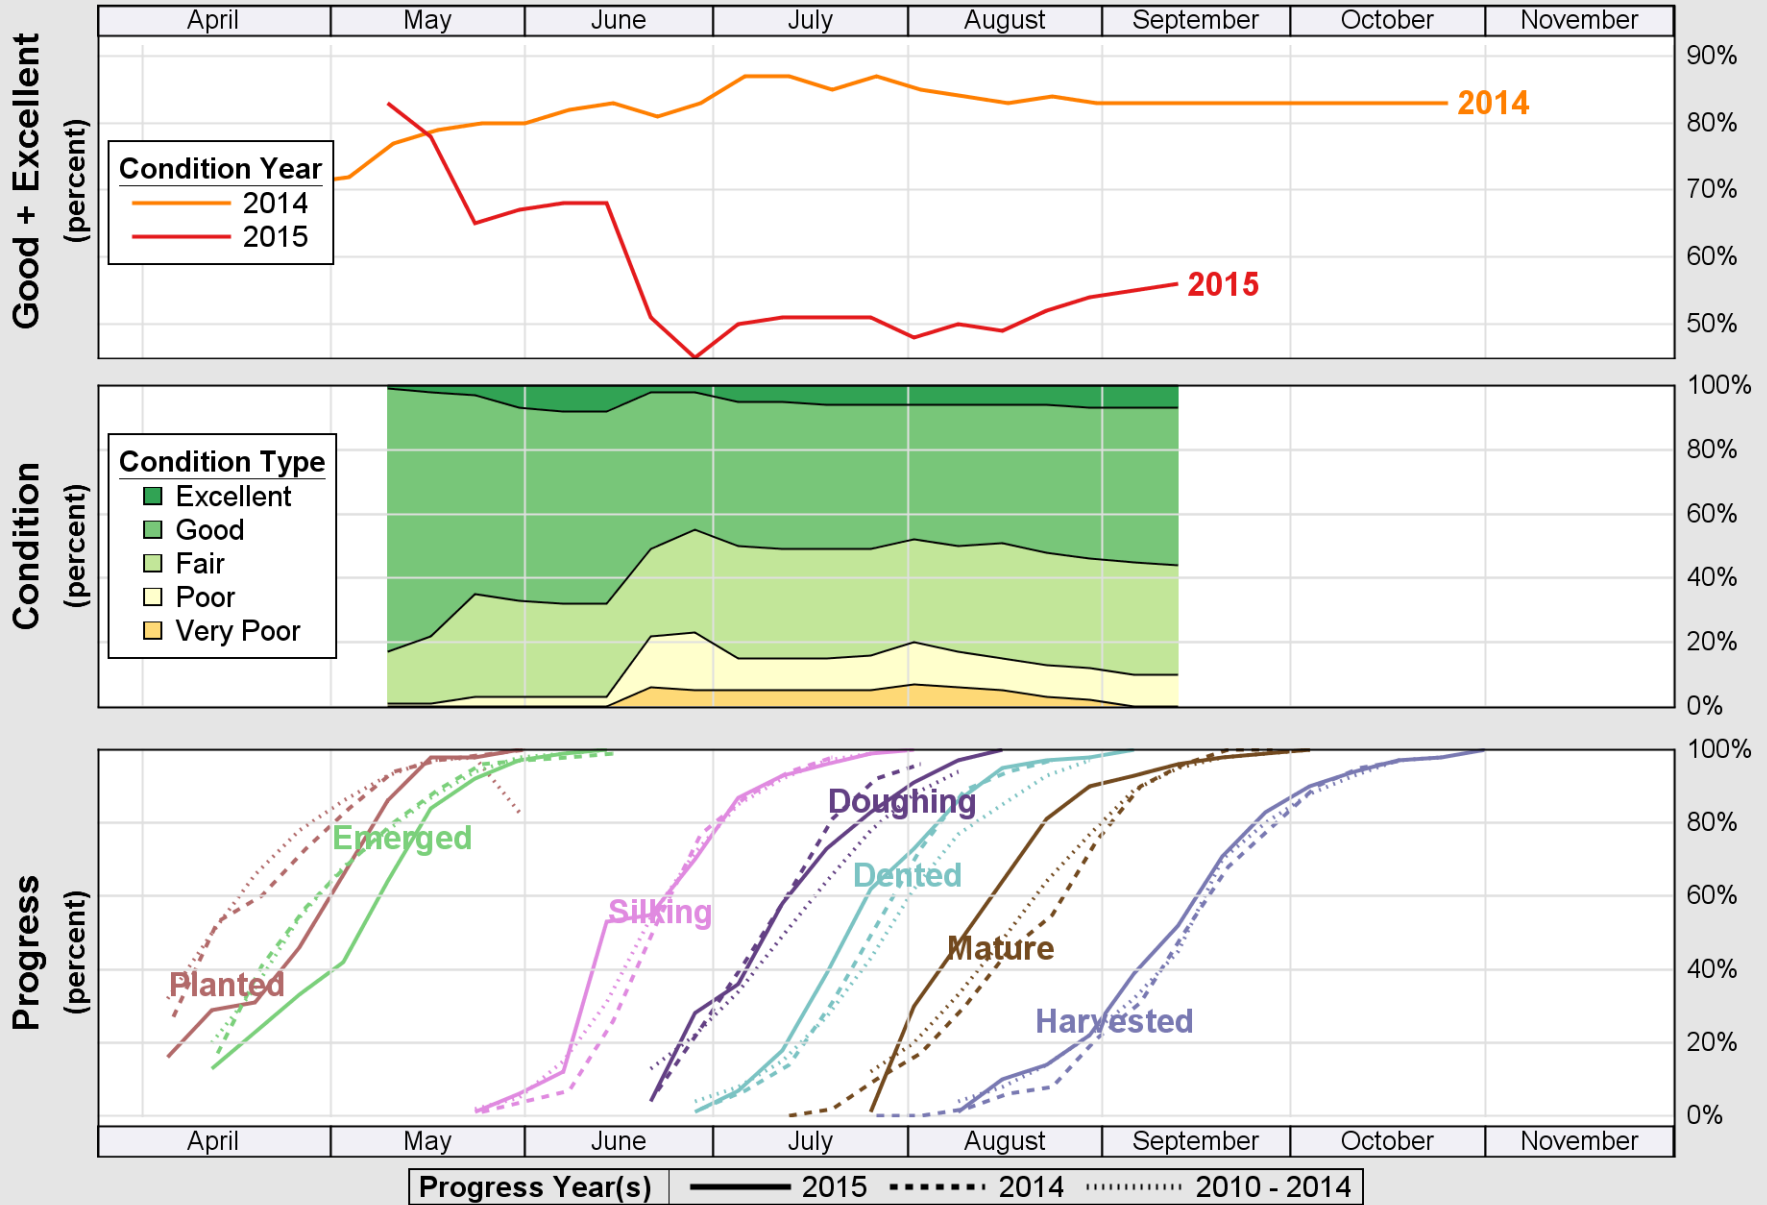

USDA

Crop Progress and Condition: Corn in Alabama , 2015

NASS

Source: National Agricultural Statistics Service (NASS), Crop Progress Report

USDA

Crop Progress and Condition: Cotton in Alabama, 2015

NASS

Source: National Agricultural Statistics Service (NASS), Crop Progress Report

USDA

Crop Progress and Condition: Pasture and Range in Alabama, 2015

NASS

Source: National Agricultural Statistics Service (NASS), Crop Progress Report

USDA

Crop Progress and Condition: Peanuts in Alabama, 2015