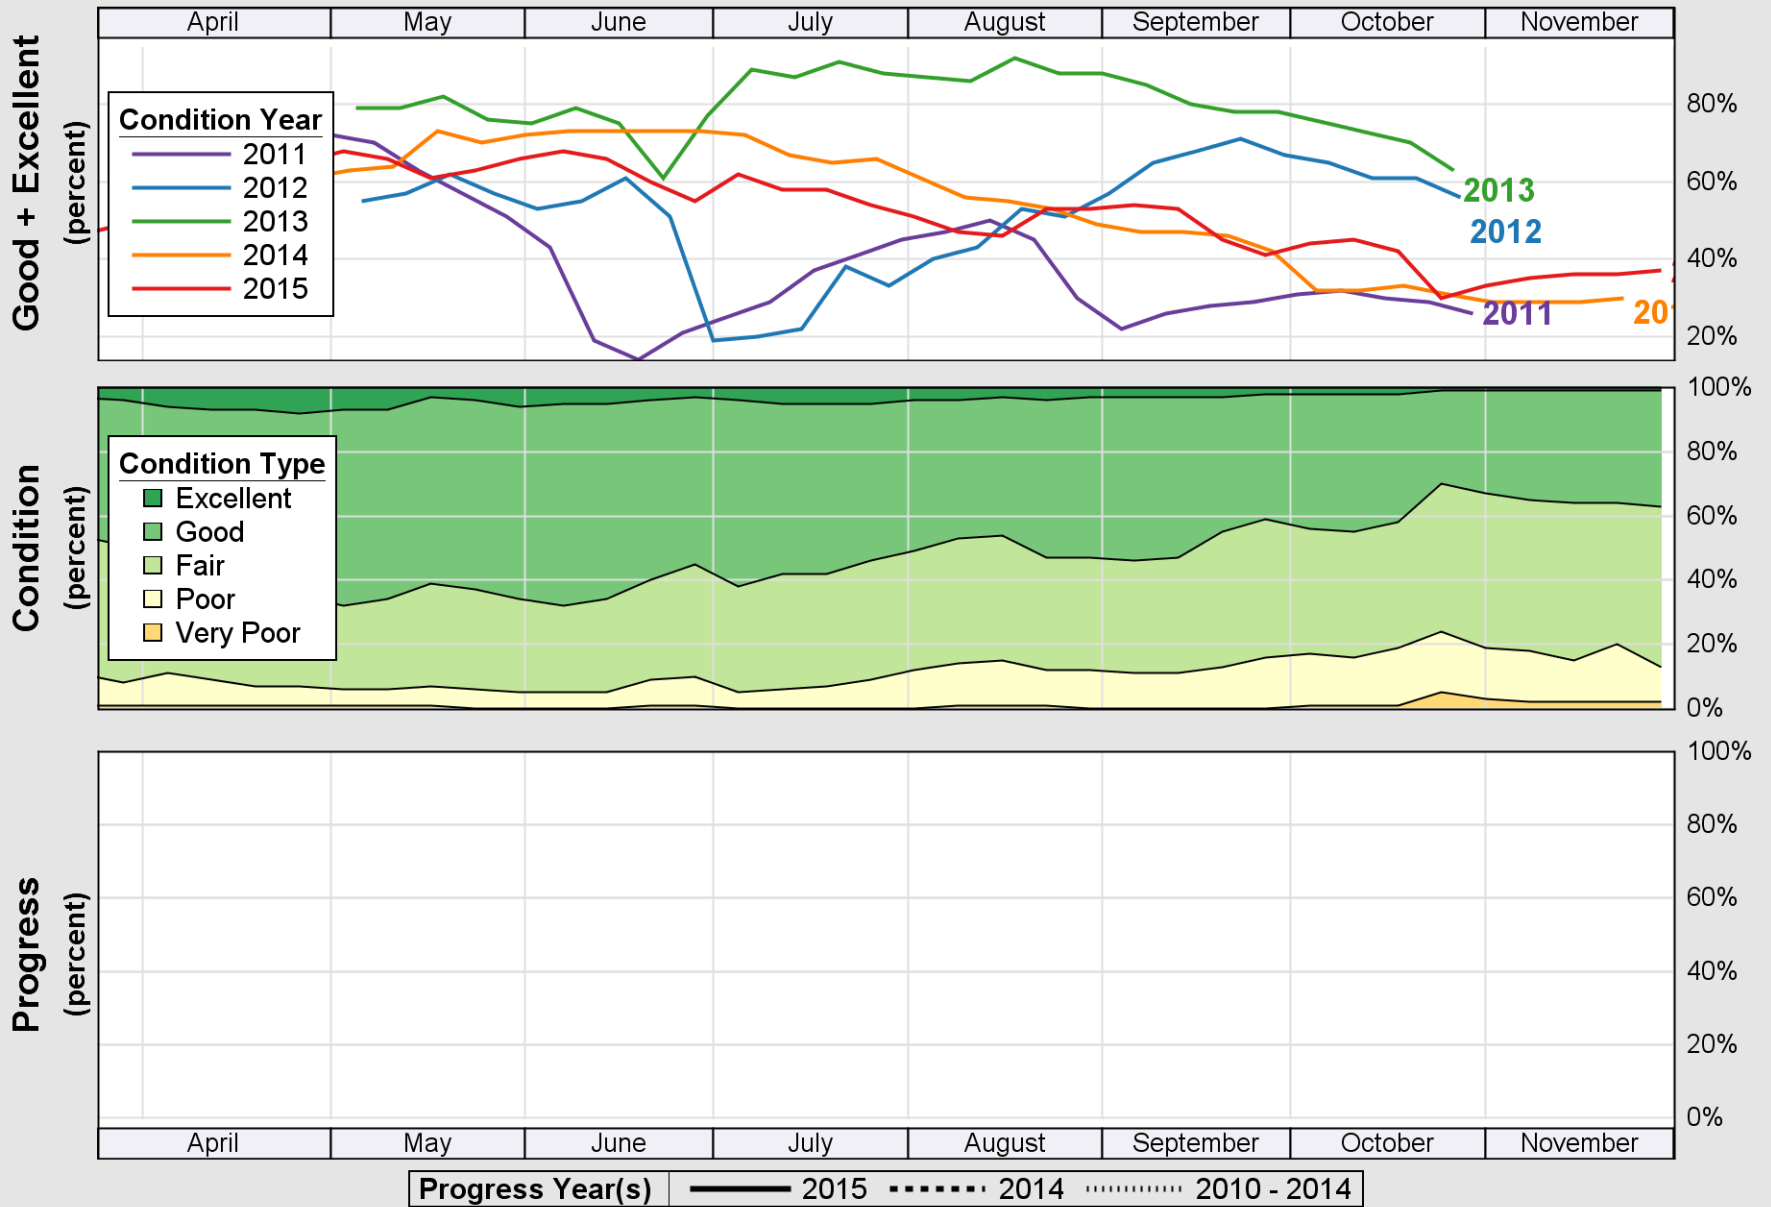

USDA

Crop Progress and Condition: Corn in Alabama , 2015

NASS

Source: National Agricultural Statistics Service (NASS), Crop Progress Report

USDA

Crop Progress and Condition: Cotton in Alabama, 2015

NASS

Source: National Agricultural Statistics Service (NASS), Crop Progress Report

USDA

Crop Progress and Condition: Pasture and Range in Alabama, 2015

NASS

Source: National Agricultural Statistics Service (NASS), Crop Progress Report

USDA

Crop Progress and Condition: Peanuts in Alabama, 2015

NASS

Source: National Agricultural Statistics Service (NASS), Crop Progress Report

USDA

Crop Progress and Condition: Soybeans in Alabama, 2015

NASS

Source: National Agricultural Statistics Service (NASS), Crop Progress Report