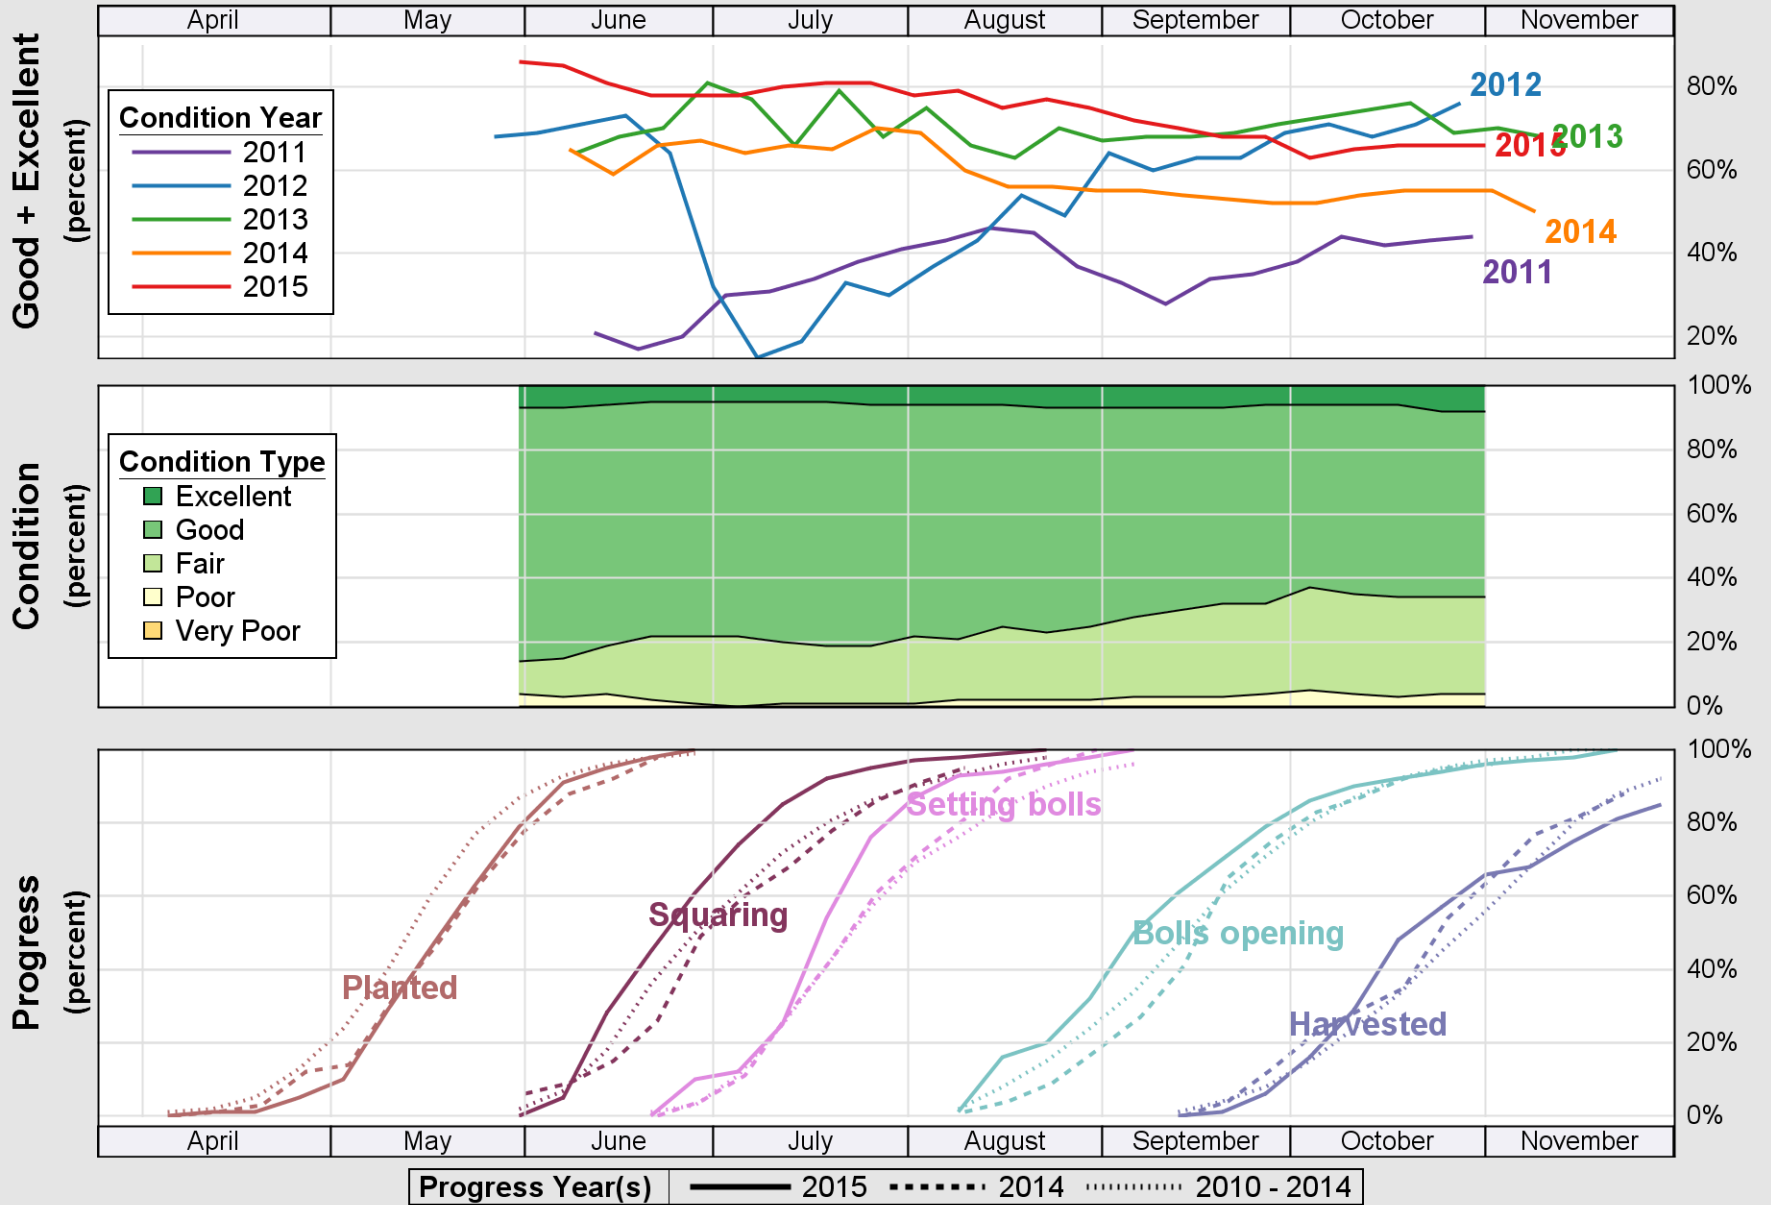

USDA

Crop Progress and Condition: Corn in Alabama , 2015

NASS

Source: National Agricultural Statistics Service (NASS), Crop Progress Report

USDA

Crop Progress and Condition: Cotton in Alabama, 2015

NASS

Source: National Agricultural Statistics Service (NASS), Crop Progress Report

USDA

Crop Progress and Condition: Pasture and Range in Alabama, 2015

NASS

Source: National Agricultural Statistics Service (NASS), Crop Progress Report

USDA

Crop Progress and Condition: Peanuts in Alabama, 2015