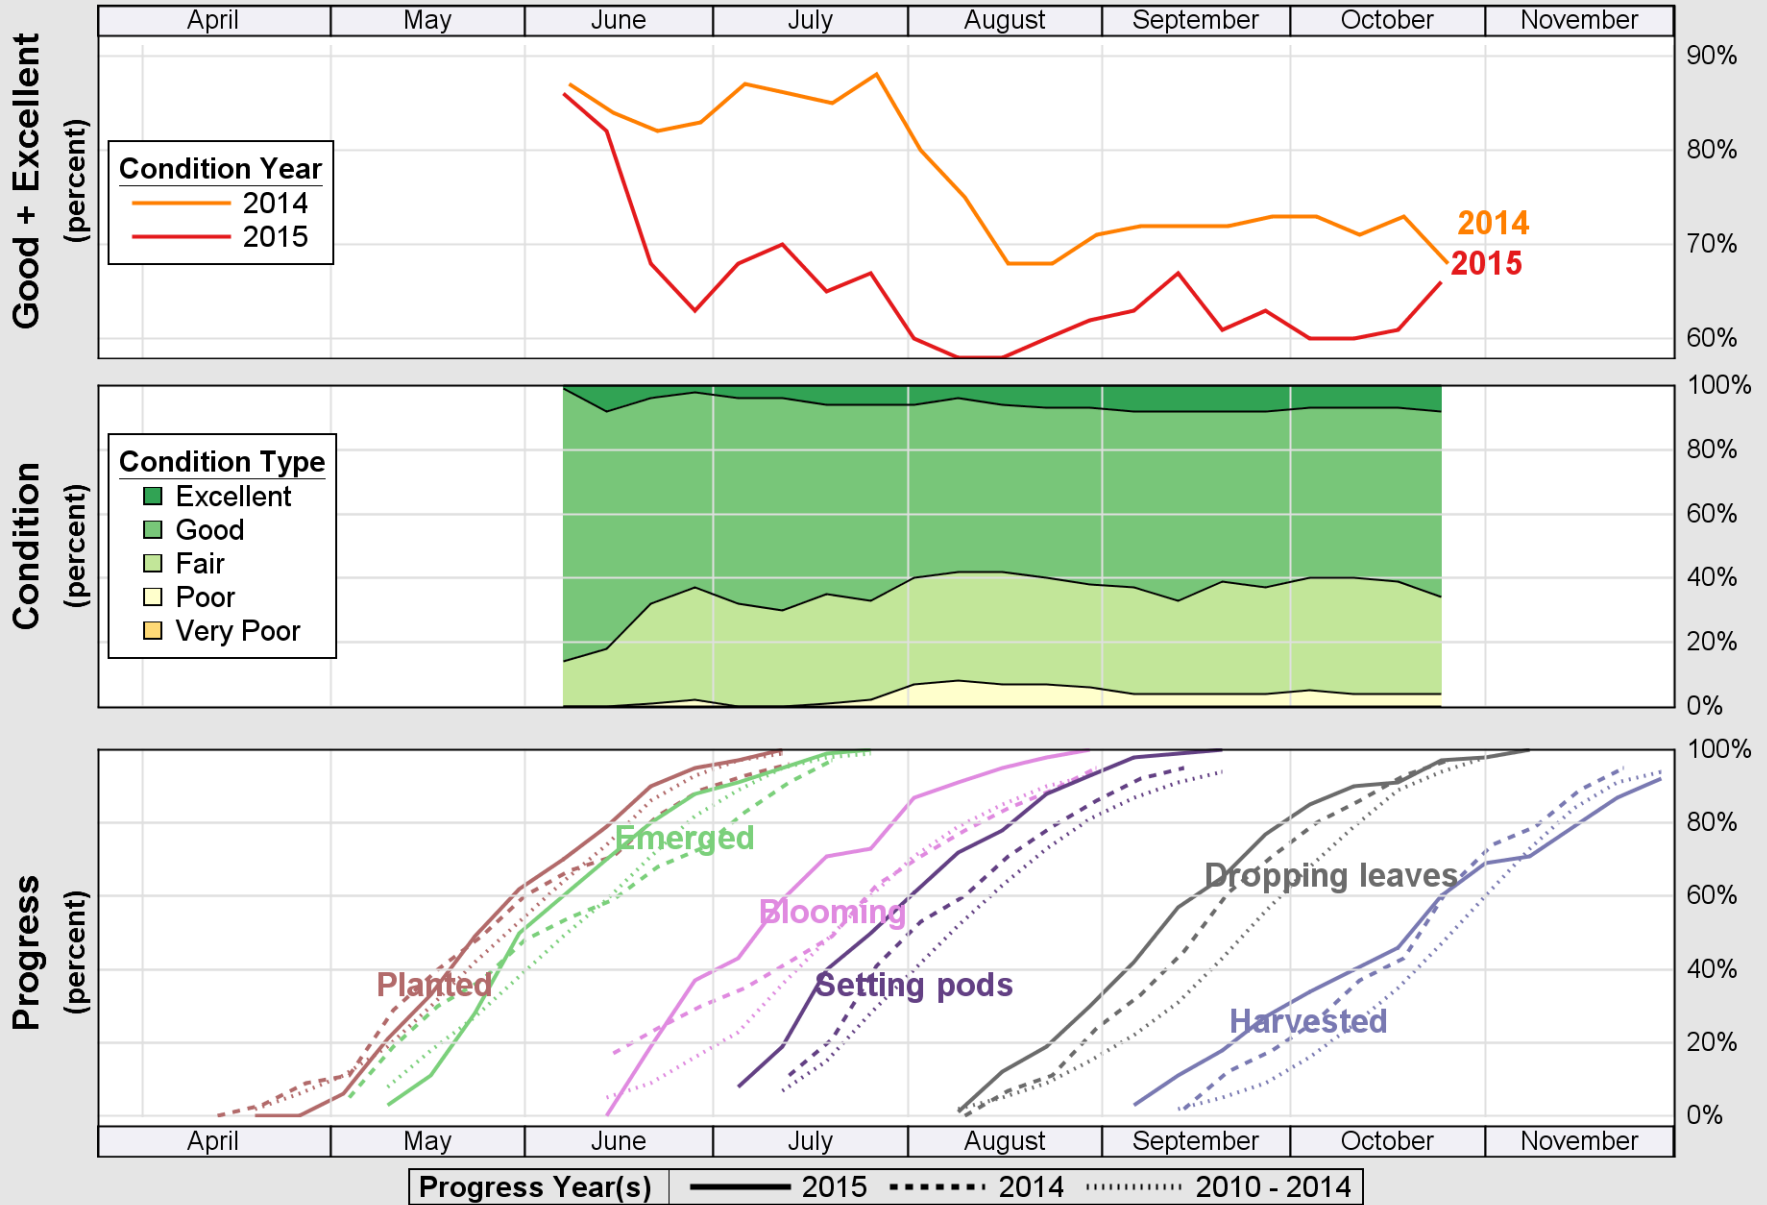

NASS

Source: National Agricultural Statistics Service (NASS), Crop Progress Report

USDA

Crop Progress and Condition: Soybeans in Alabama, 2015

NASS

Source: National Agricultural Statistics Service (NASS), Crop Progress Report