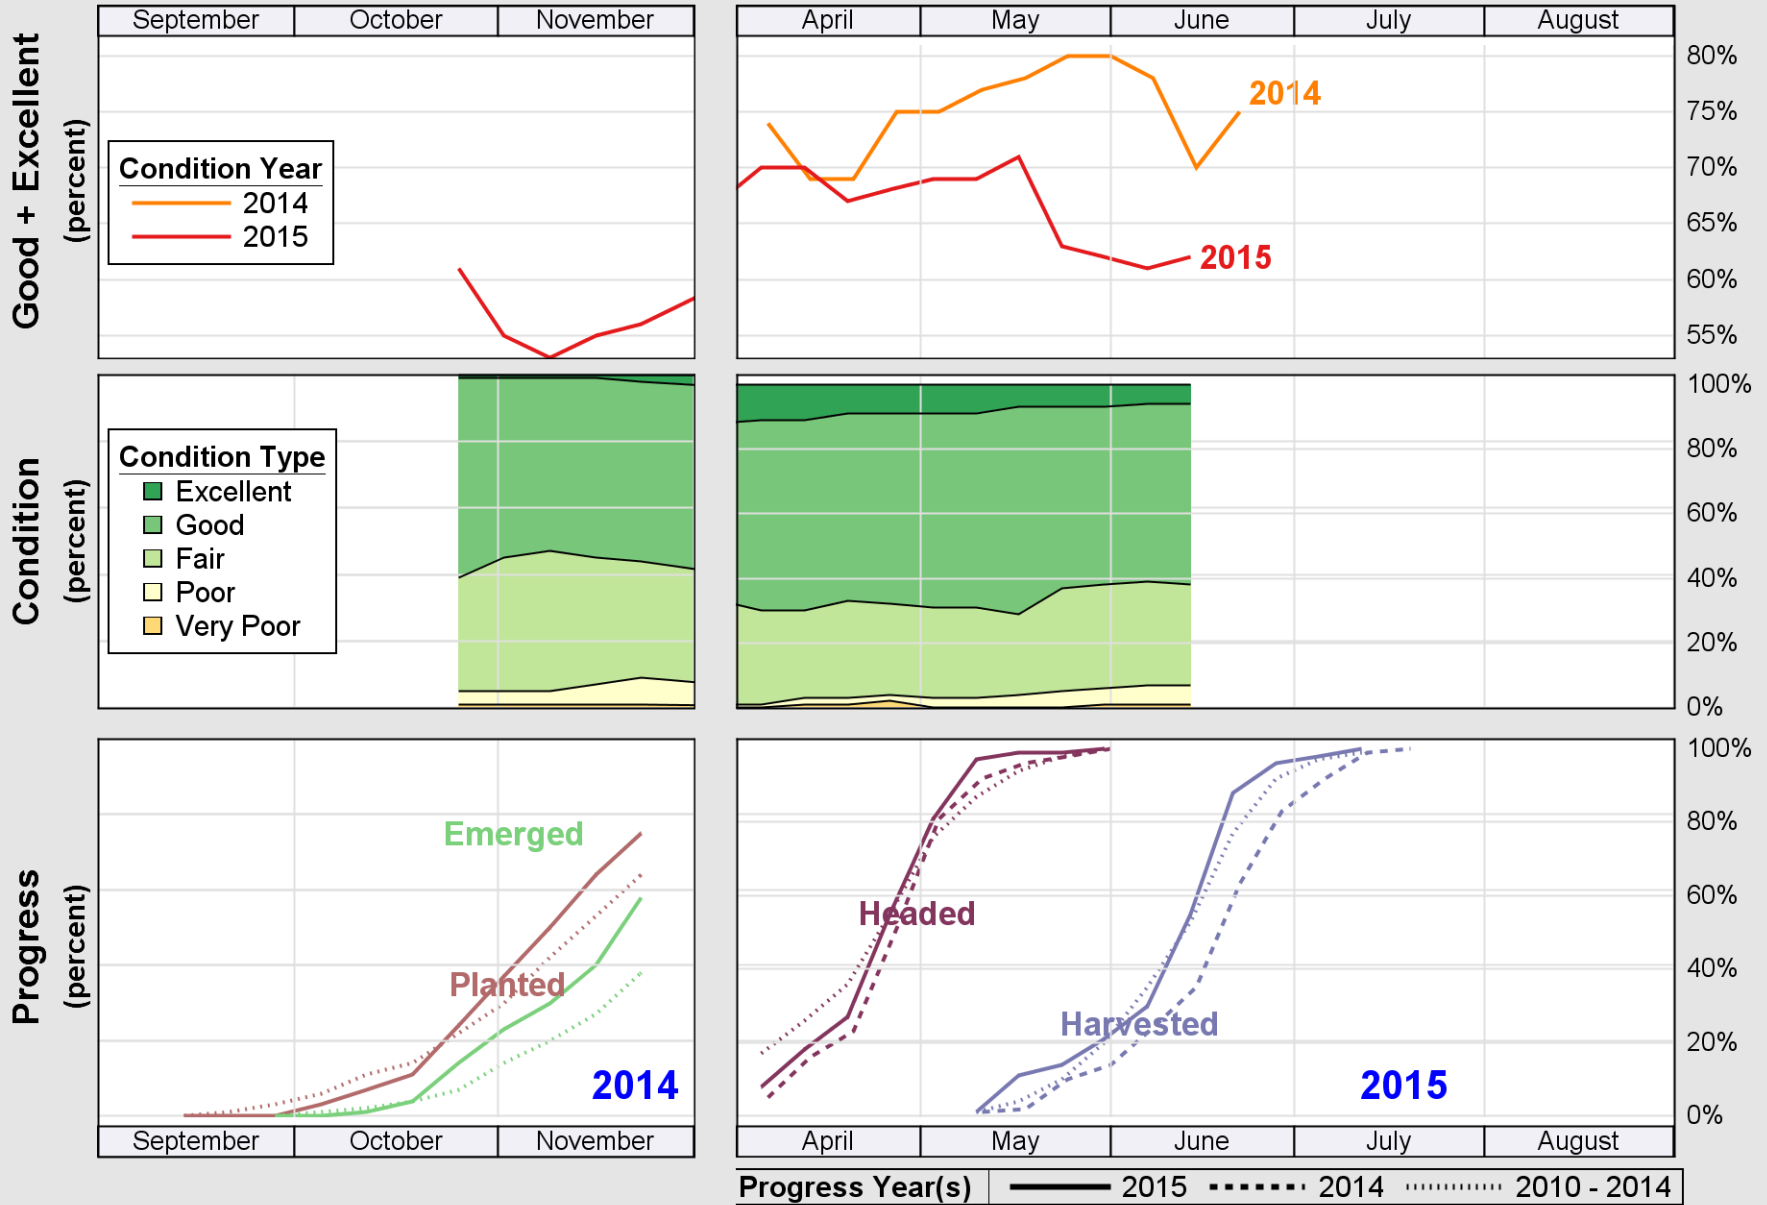

USDA

Crop Progress and Condition: Pasture and Range in Alabama, 2015

NASS

Source: National Agricultural Statistics Service (NASS), Crop Progress Report

USDA

Crop Progress and Condition: Peanuts in Alabama, 2015

NASS

Source: National Agricultural Statistics Service (NASS), Crop Progress Report

USDA

Crop Progress and Condition: Soybeans in Alabama, 2015

NASS

Source: National Agricultural Statistics Service (NASS), Crop Progress Report

USDA

Crop Progress and Condition: Winter Wheat in Alabama , 2015

NASS

Source: National Agricultural Statistics Service (NASS), Crop Progress Report