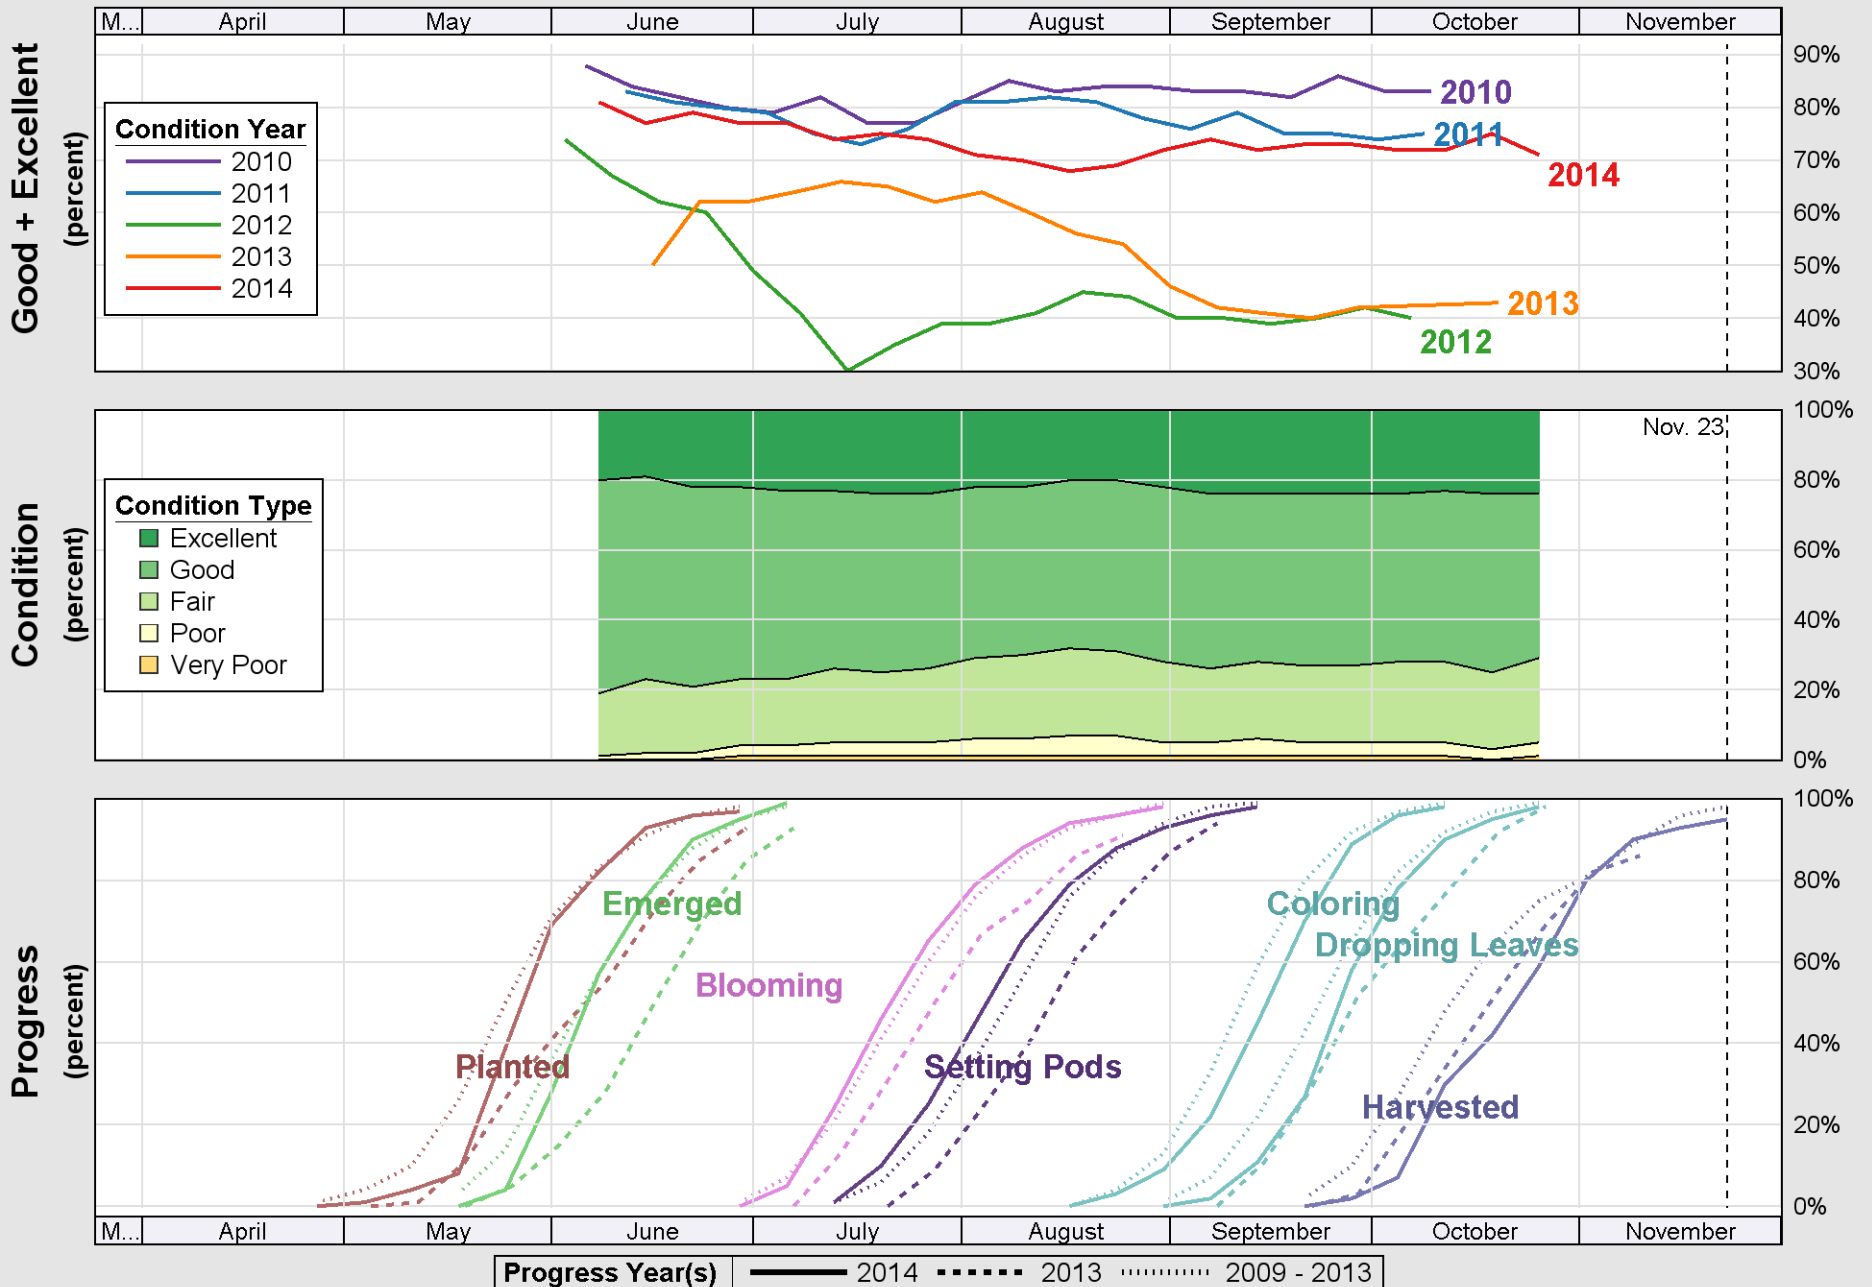

Crop Progress and Condition: Corn in Wisconsin , 2014

Source: National Agricultural Statistics Service (NASS), Crop Progress Report

Source: National Agricultural Statistics Service (NASS), Crop Progress Report

Source: National Agricultural Statistics Service (NASS), Crop Progress Report

Source: National Agricultural Statistics Service (NASS), Crop Progress Report

Source: National Agricultural Statistics Service (NASS), Crop Progress Report