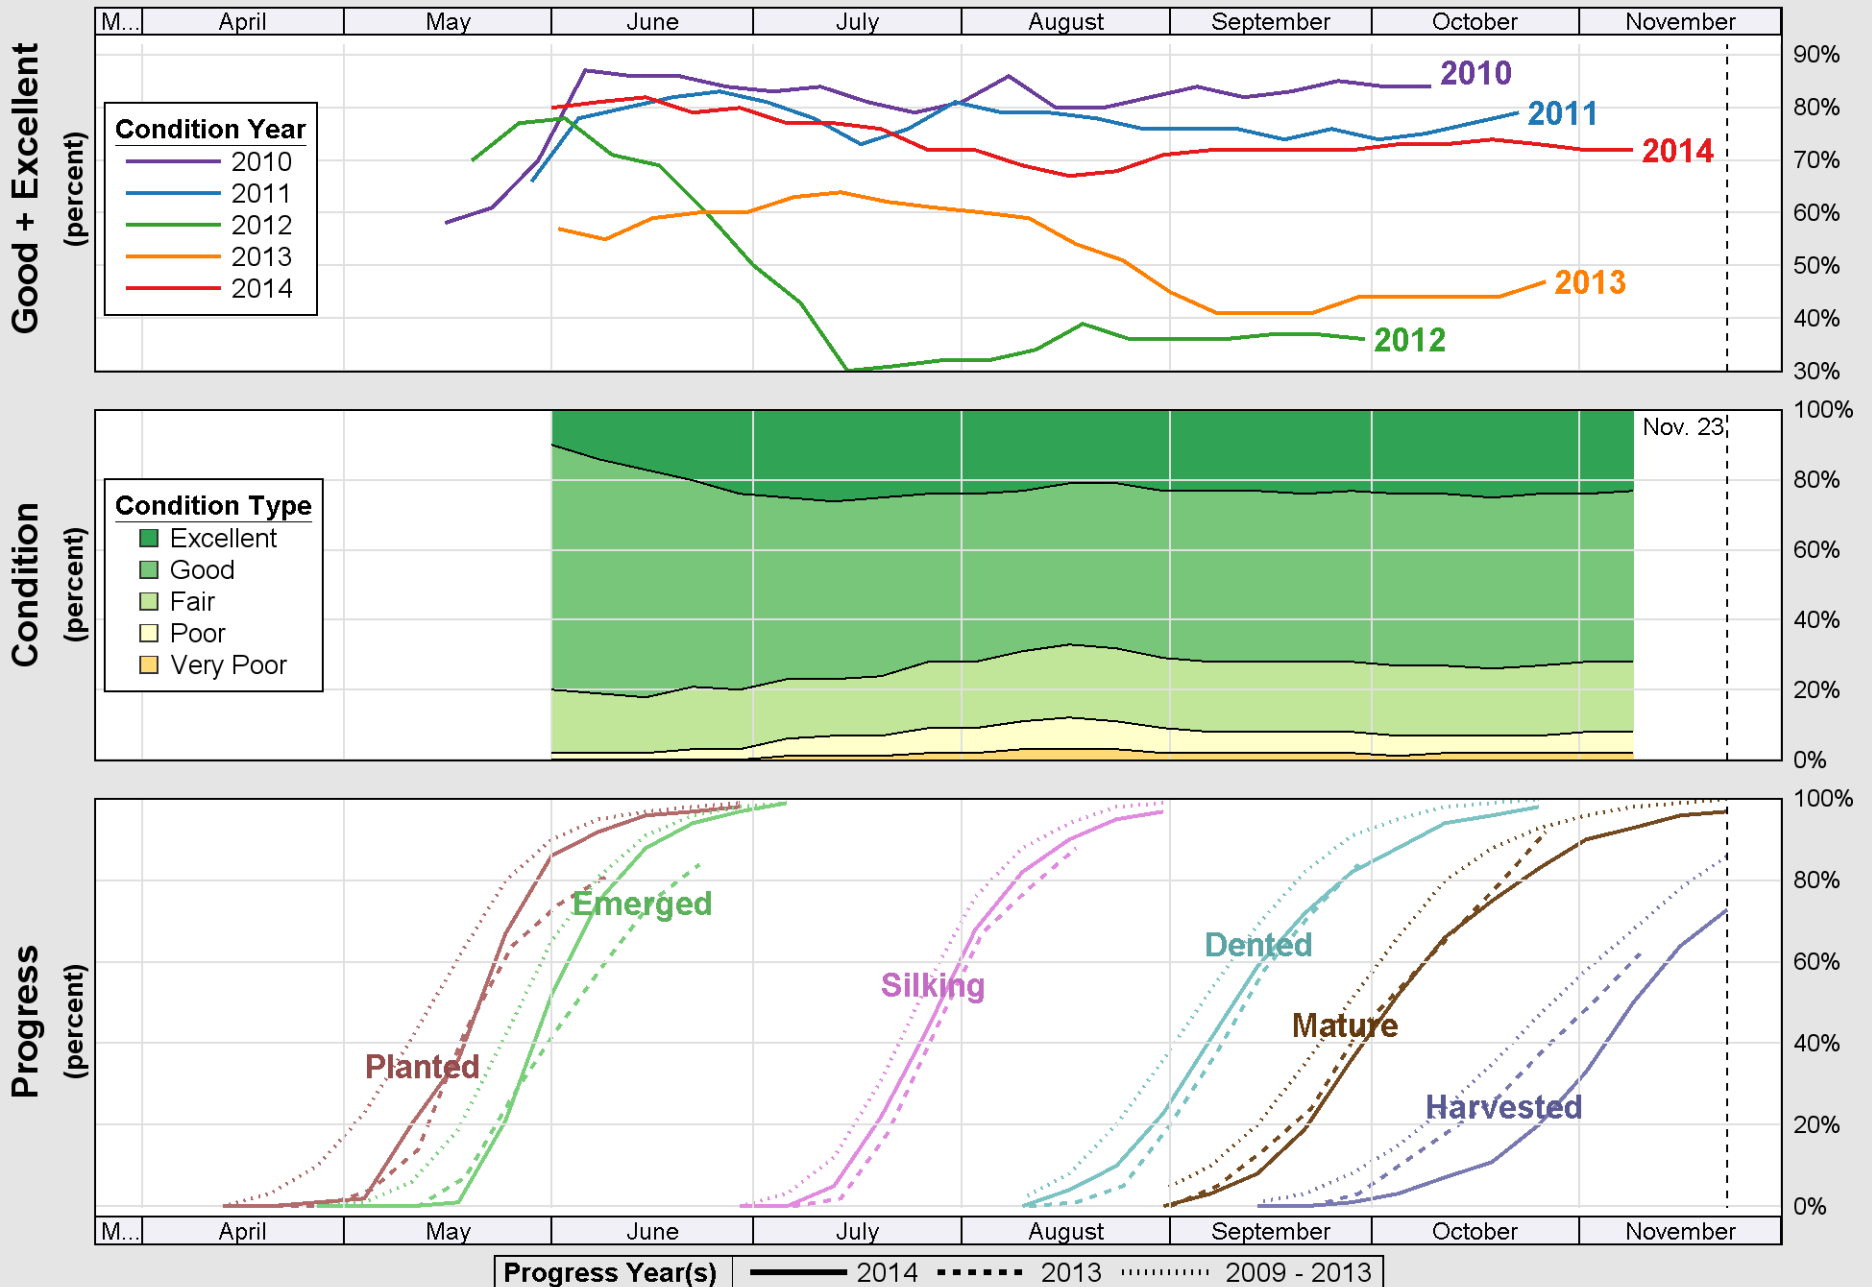

Crop Progress and Condition: Corn in Wisconsin , 2014

Source: National Agricultural Statistics Service (NASS), Crop Progress Report

Source: National Agricultural Statistics Service (NASS), Crop Progress Report

Source: National Agricultural Statistics Service (NASS), Crop Progress Report

Source: National Agricultural Statistics Service (NASS), Crop Progress Report

Source: National Agricultural Statistics Service (NASS), Crop Progress Report