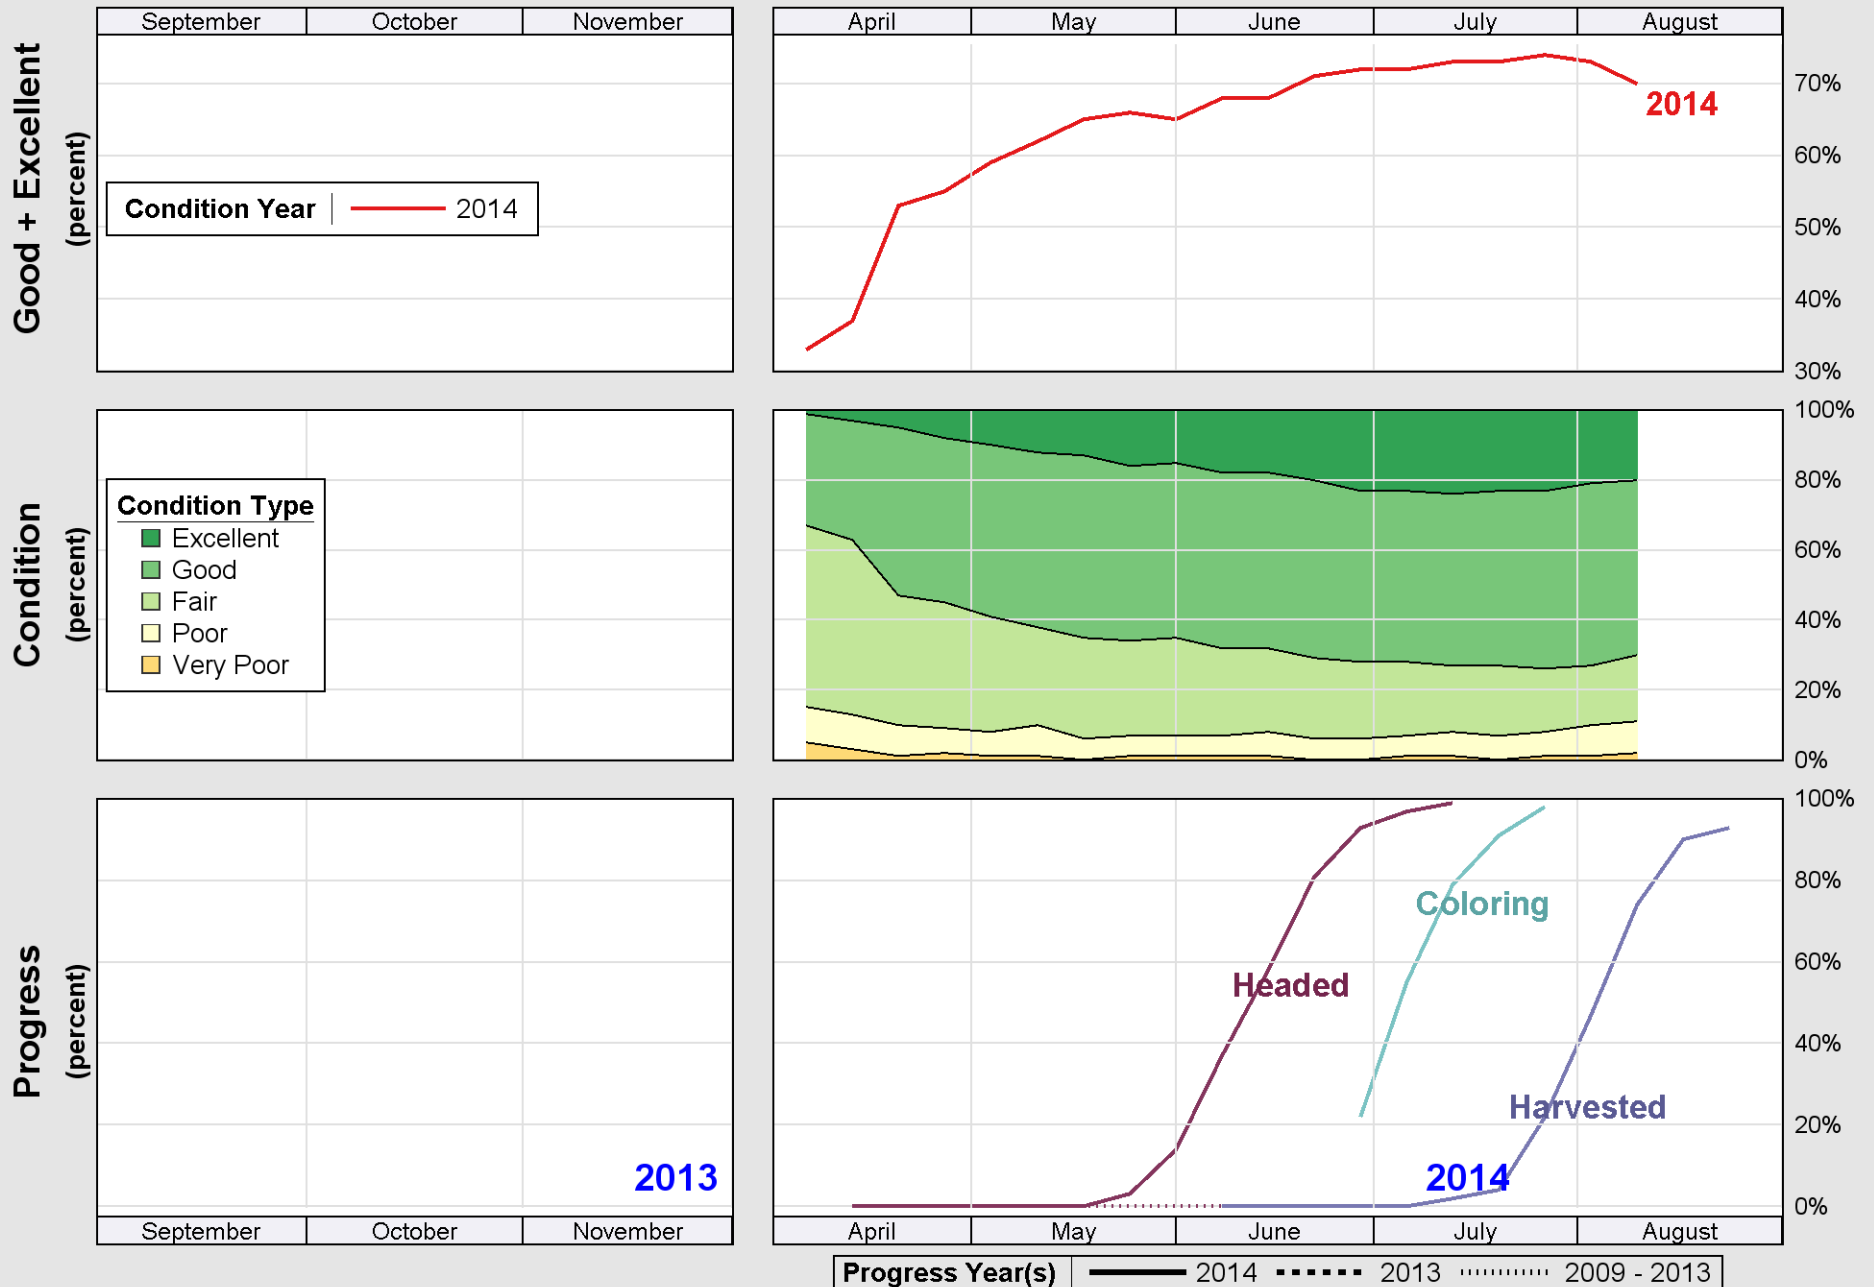

Crop Progress and Condition: Corn in Wisconsin , 2014

Source: National Agricultural Statistics Service (NASS), Crop Progress Report

Source: National Agricultural Statistics Service (NASS), Crop Progress Report

Source: National Agricultural Statistics Service (NASS), Crop Progress Report

Source: National Agricultural Statistics Service (NASS), Crop Progress Report

Source: National Agricultural Statistics Service (NASS), Crop Progress Report