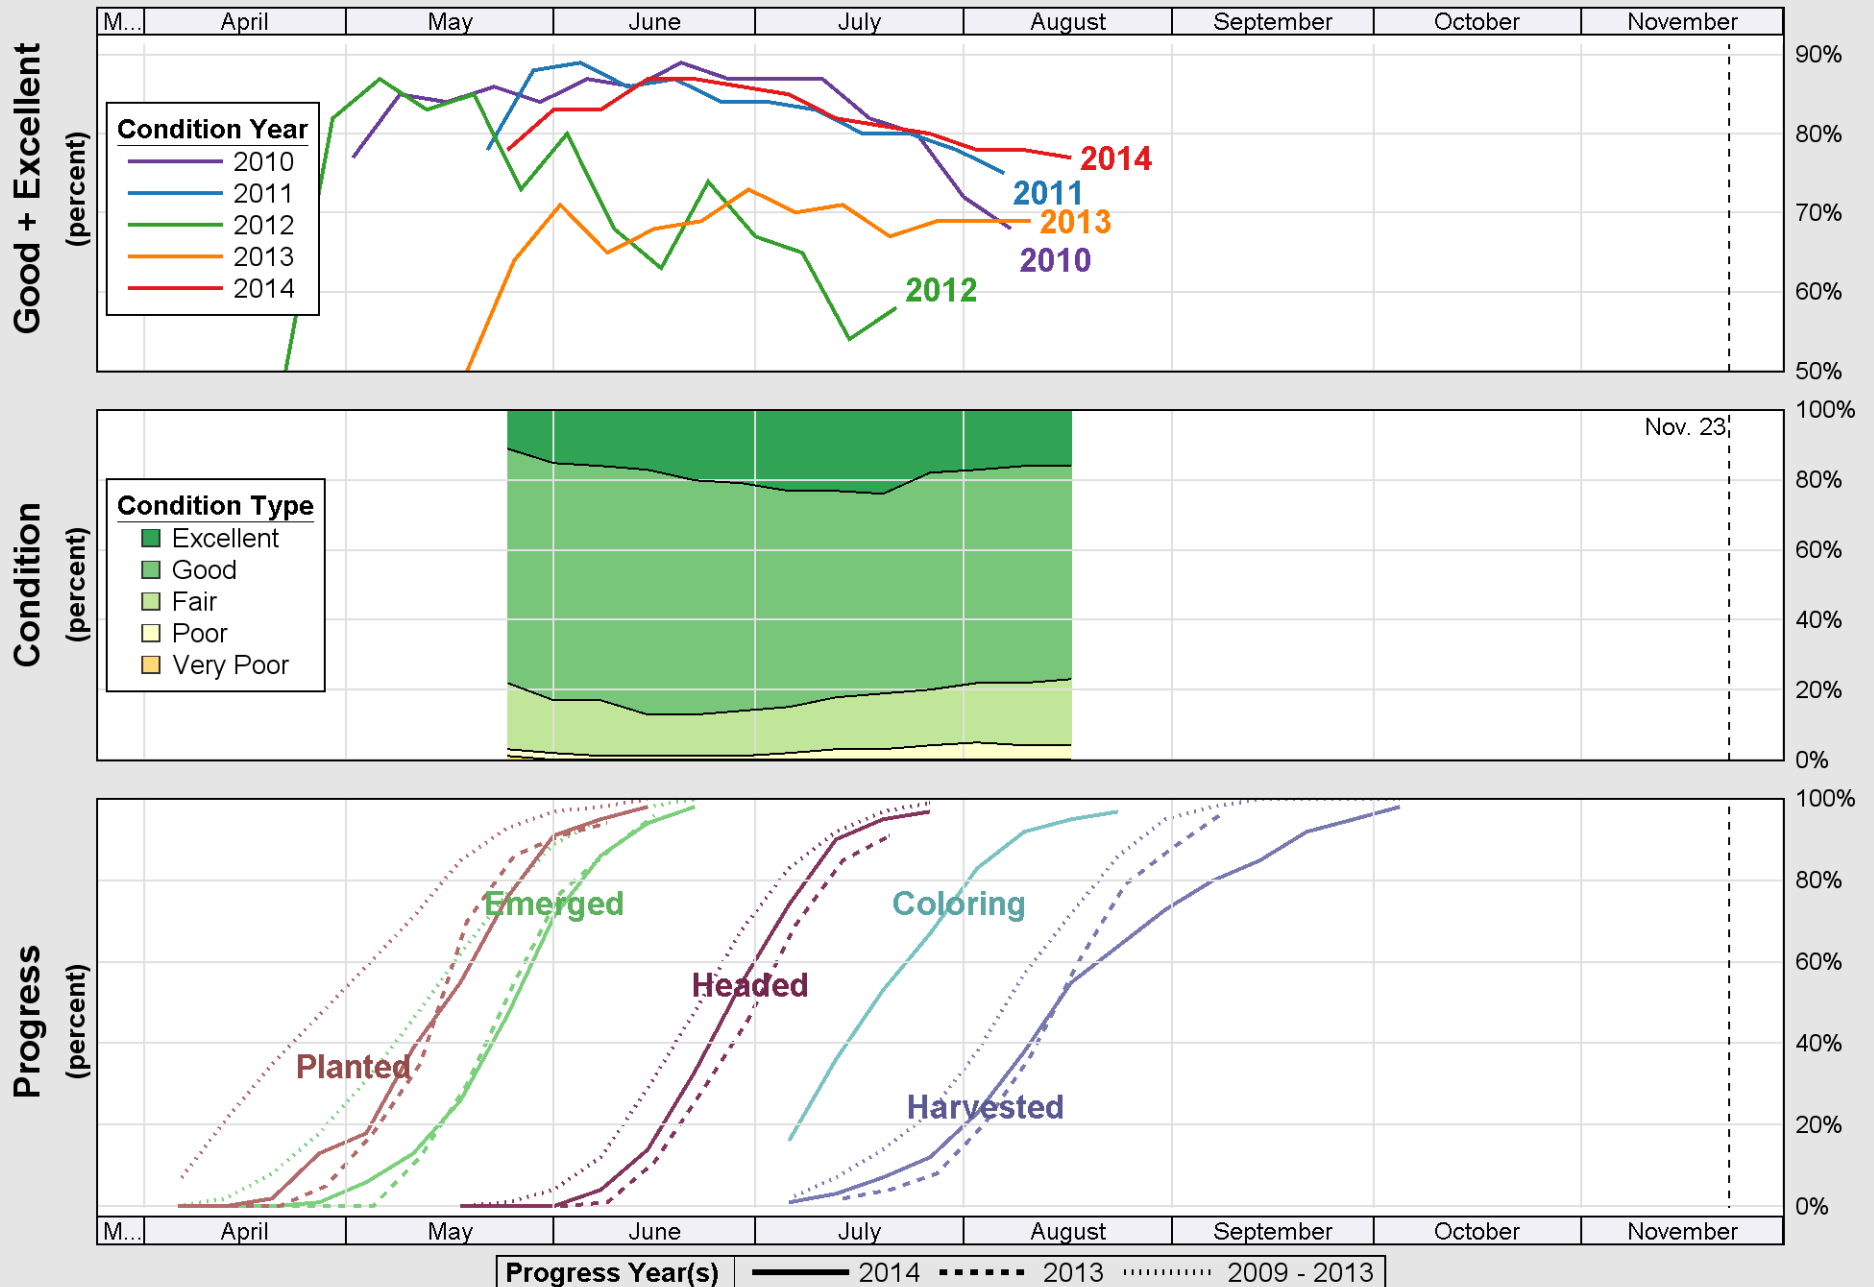

Crop Progress and Condition: Corn in Wisconsin , 2014

Source: National Agricultural Statistics Service (NASS), Crop Progress Report

Source: National Agricultural Statistics Service (NASS), Crop Progress Report

Source: National Agricultural Statistics Service (NASS), Crop Progress Report

Source: National Agricultural Statistics Service (NASS), Crop Progress Report

Source: National Agricultural Statistics Service (NASS), Crop Progress Report