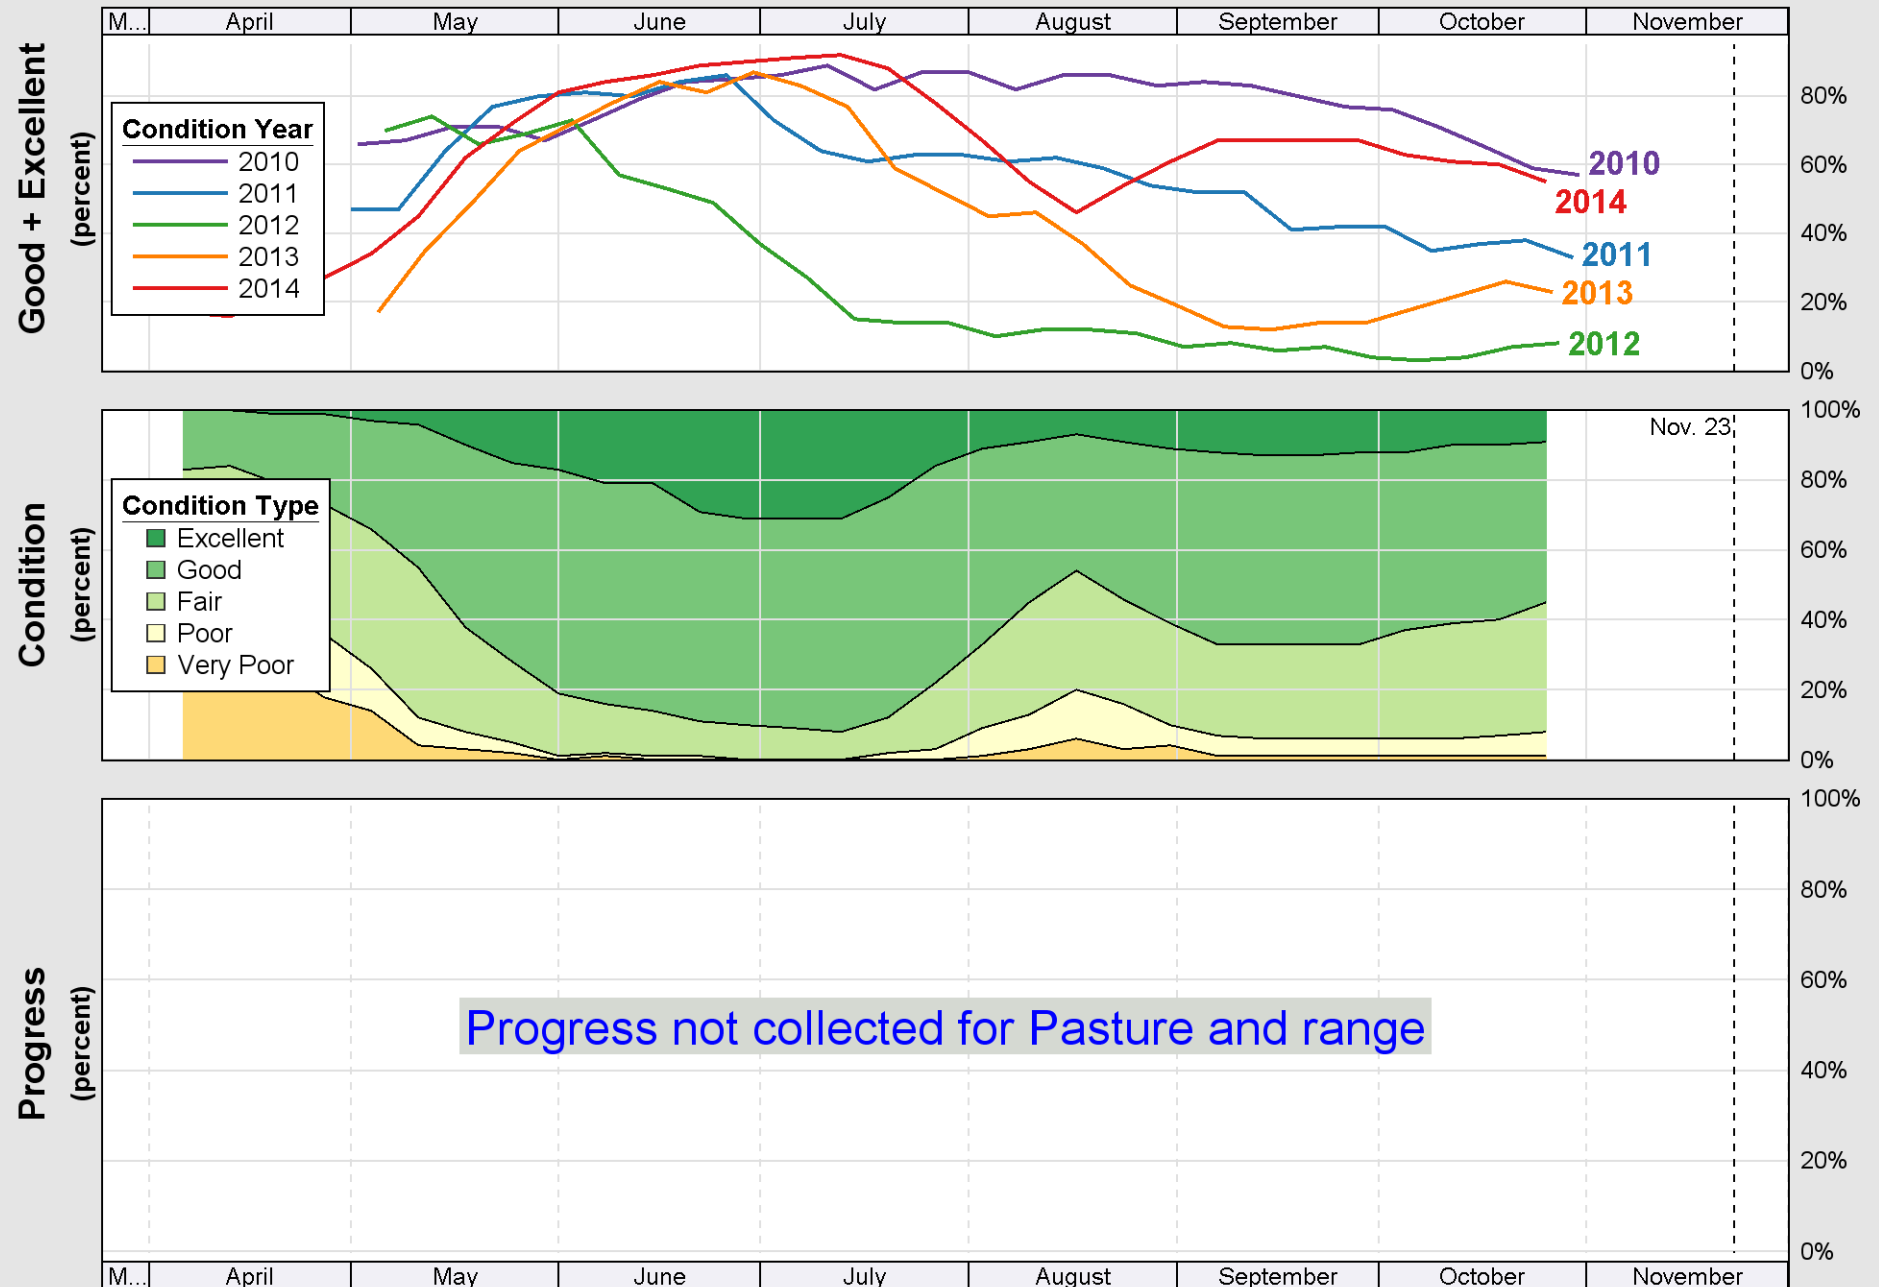

Crop Progress and Condition: Corn in Wisconsin , 2014

Source: National Agricultural Statistics Service (NASS), Crop Progress Report

Source: National Agricultural Statistics Service (NASS), Crop Progress Report

Source: National Agricultural Statistics Service (NASS), Crop Progress Report

Source: National Agricultural Statistics Service (NASS), Crop Progress Report

Source: National Agricultural Statistics Service (NASS), Crop Progress Report