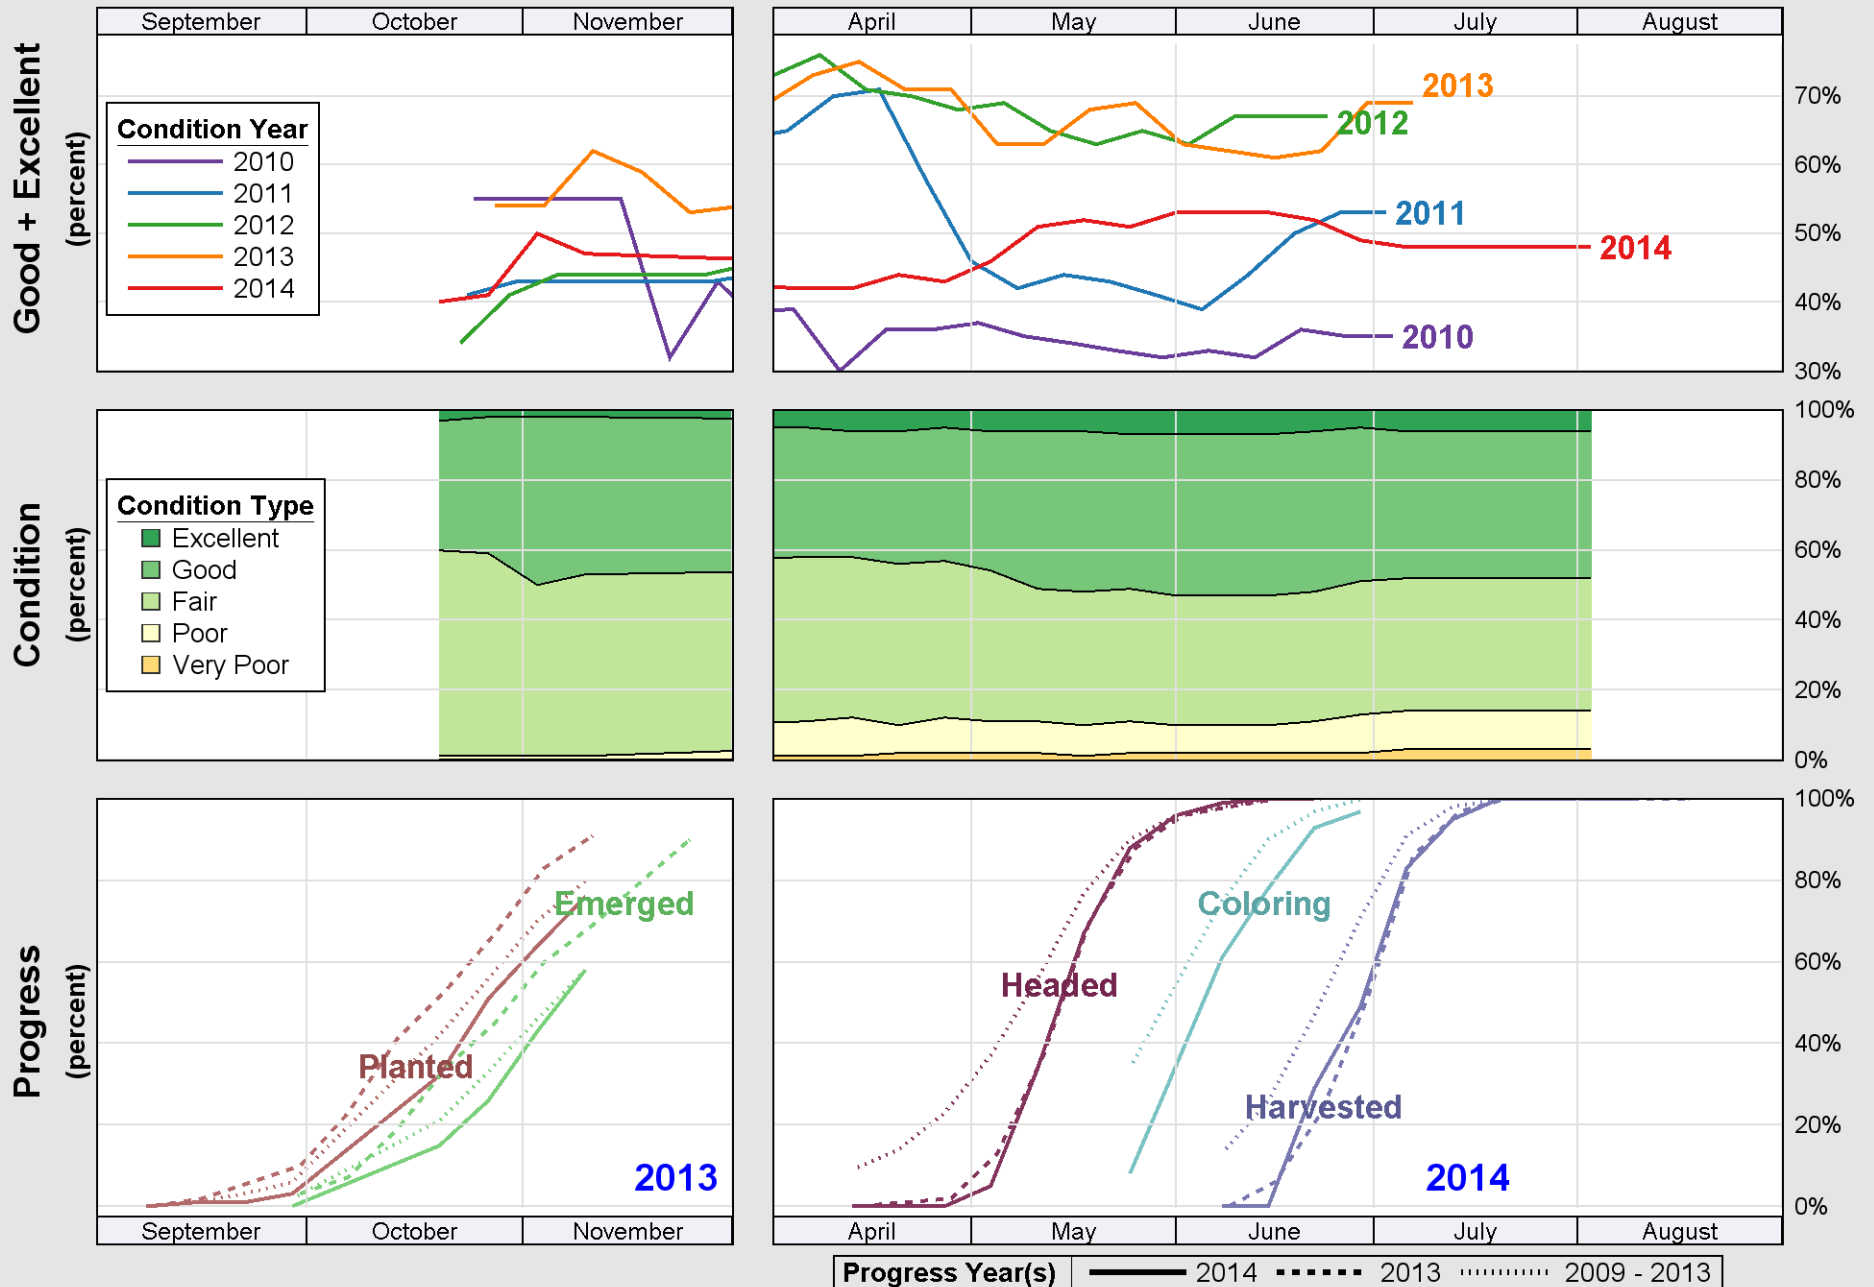

Crop Progress and Condition: Corn in Missouri , 2014

Source: National Agricultural Statistics Service (NASS), Crop Progress Report

Source: National Agricultural Statistics Service (NASS), Crop Progress Report

Source: National Agricultural Statistics Service (NASS), Crop Progress Report

Source: National Agricultural Statistics Service (NASS), Crop Progress Report

Source: National Agricultural Statistics Service (NASS), Crop Progress Report

Source: National Agricultural Statistics Service (NASS), Crop Progress Report

Source: National Agricultural Statistics Service (NASS), Crop Progress Report