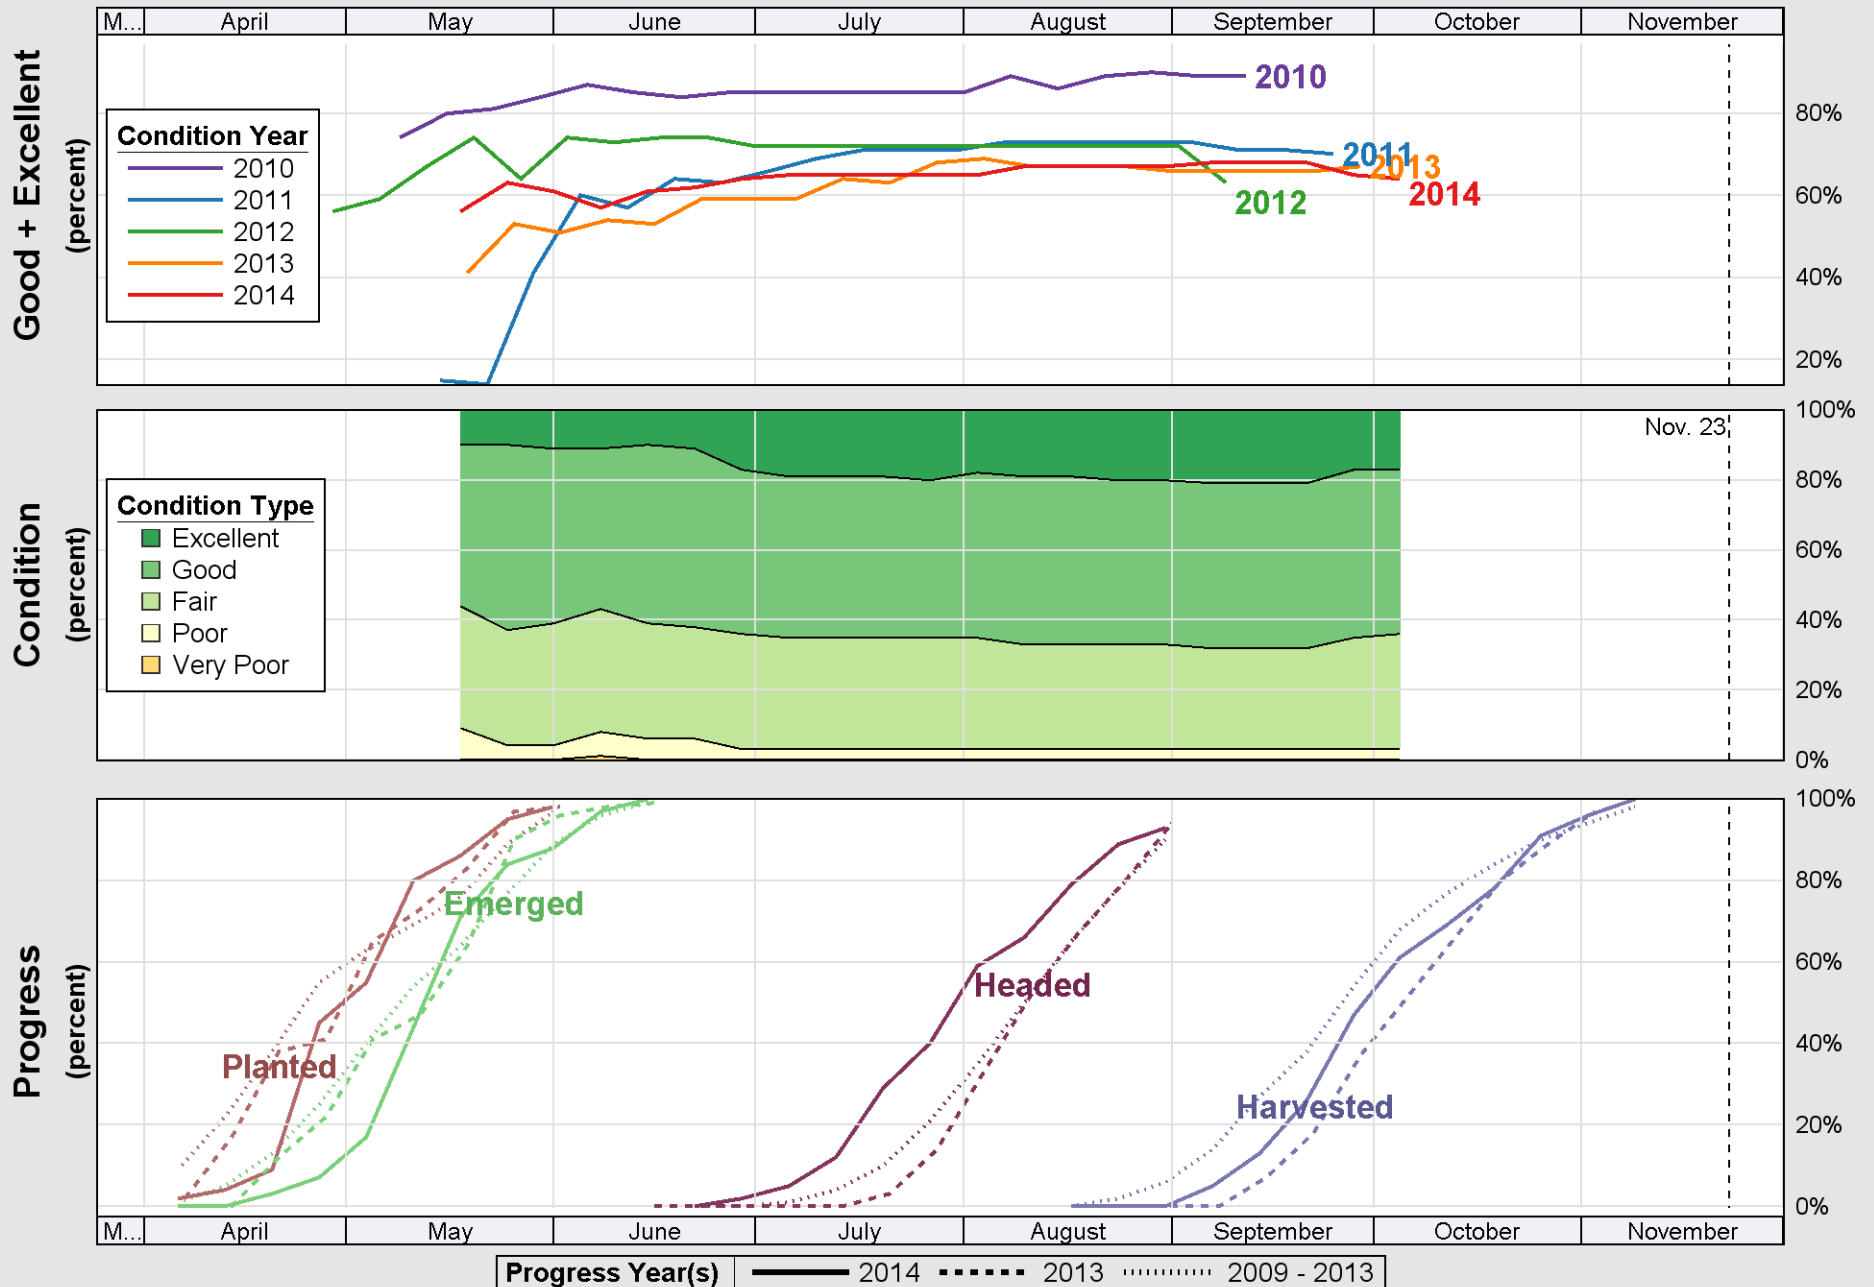

Crop Progress and Condition: Corn in Missouri , 2014

Source: National Agricultural Statistics Service (NASS), Crop Progress Report

Source: National Agricultural Statistics Service (NASS), Crop Progress Report

Source: National Agricultural Statistics Service (NASS), Crop Progress Report

Source: National Agricultural Statistics Service (NASS), Crop Progress Report

Source: National Agricultural Statistics Service (NASS), Crop Progress Report

Source: National Agricultural Statistics Service (NASS), Crop Progress Report

Source: National Agricultural Statistics Service (NASS), Crop Progress Report