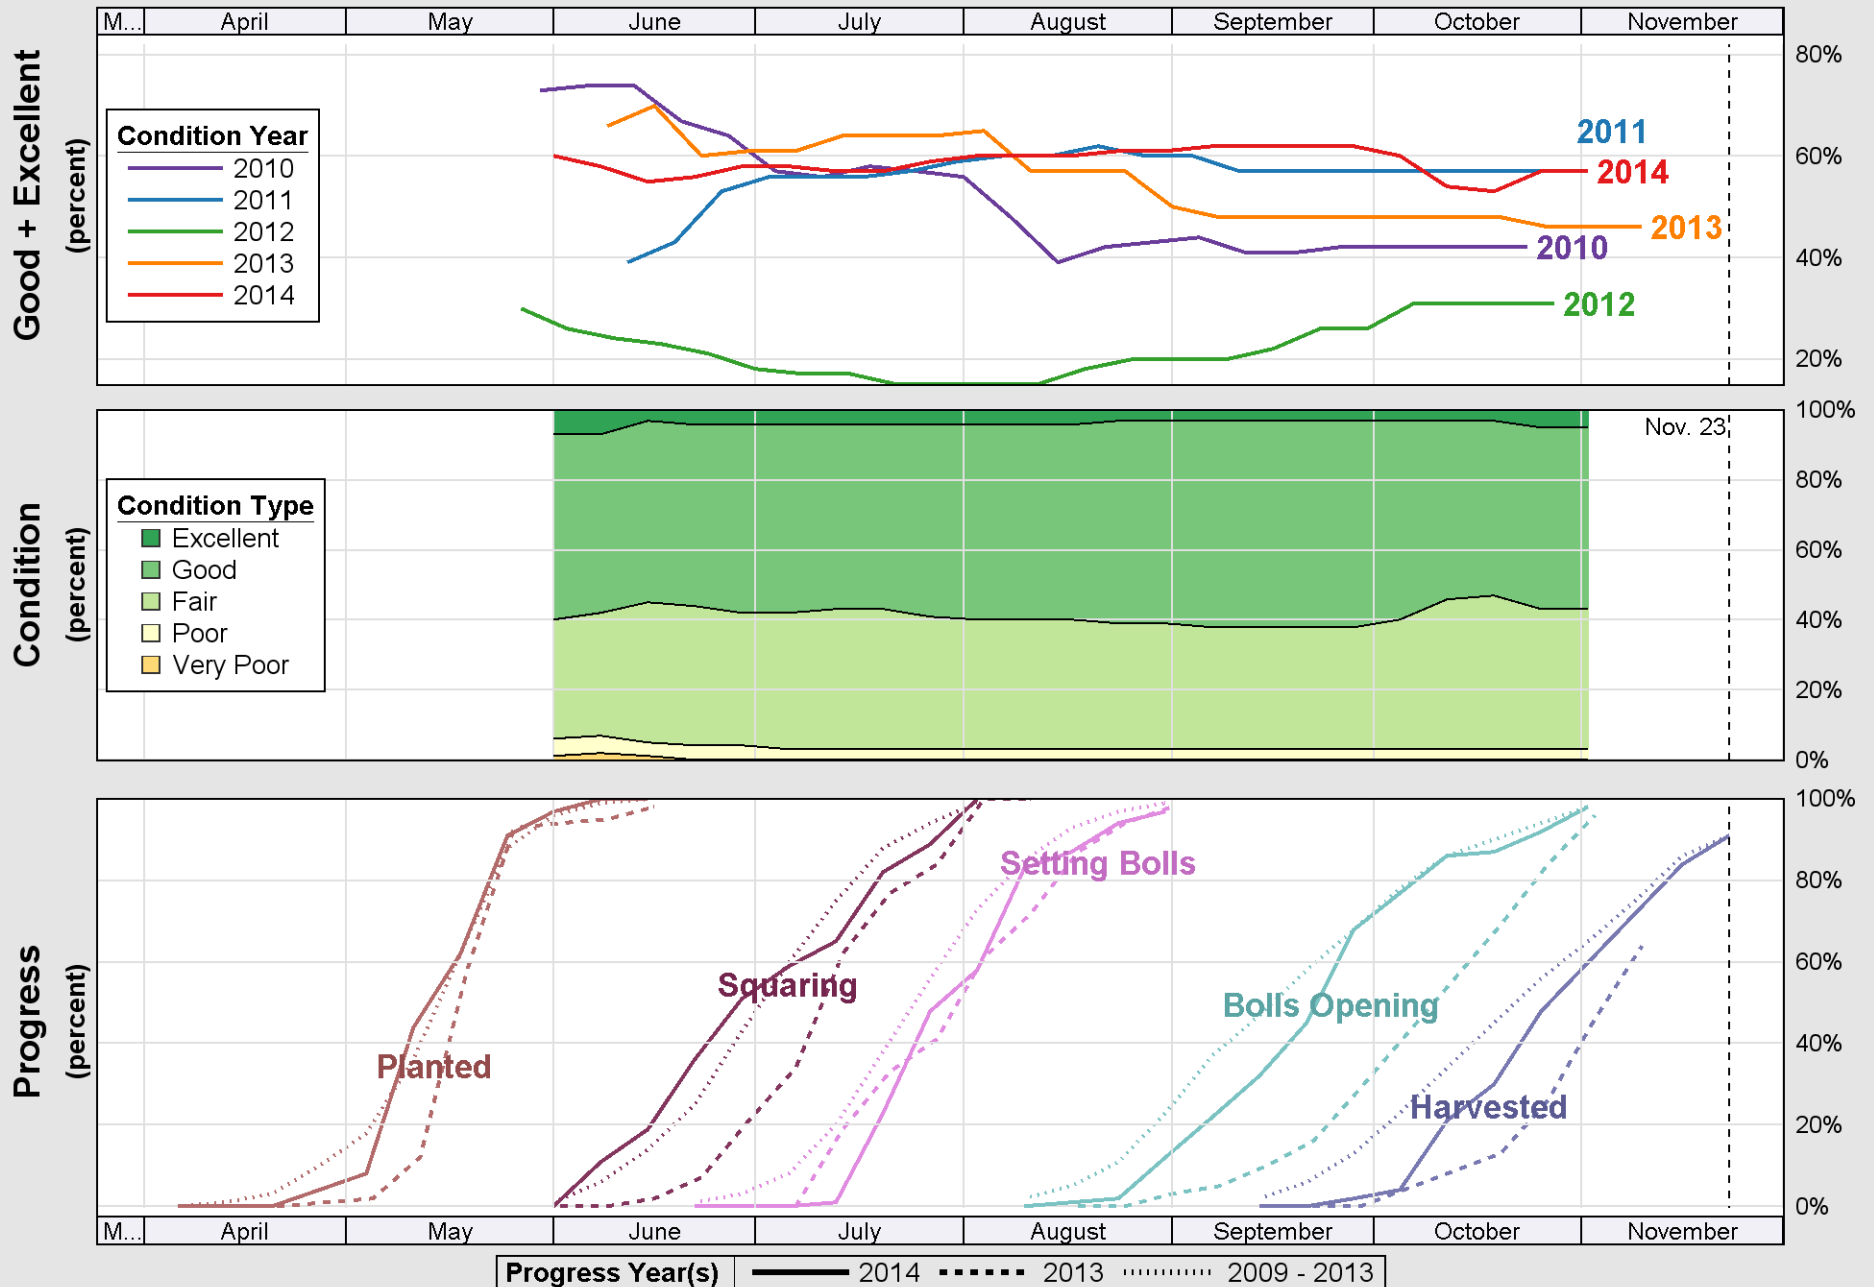

Crop Progress and Condition: Corn in Missouri , 2014

Source: National Agricultural Statistics Service (NASS), Crop Progress Report

Source: National Agricultural Statistics Service (NASS), Crop Progress Report

Source: National Agricultural Statistics Service (NASS), Crop Progress Report

Source: National Agricultural Statistics Service (NASS), Crop Progress Report

Source: National Agricultural Statistics Service (NASS), Crop Progress Report

Source: National Agricultural Statistics Service (NASS), Crop Progress Report

Source: National Agricultural Statistics Service (NASS), Crop Progress Report