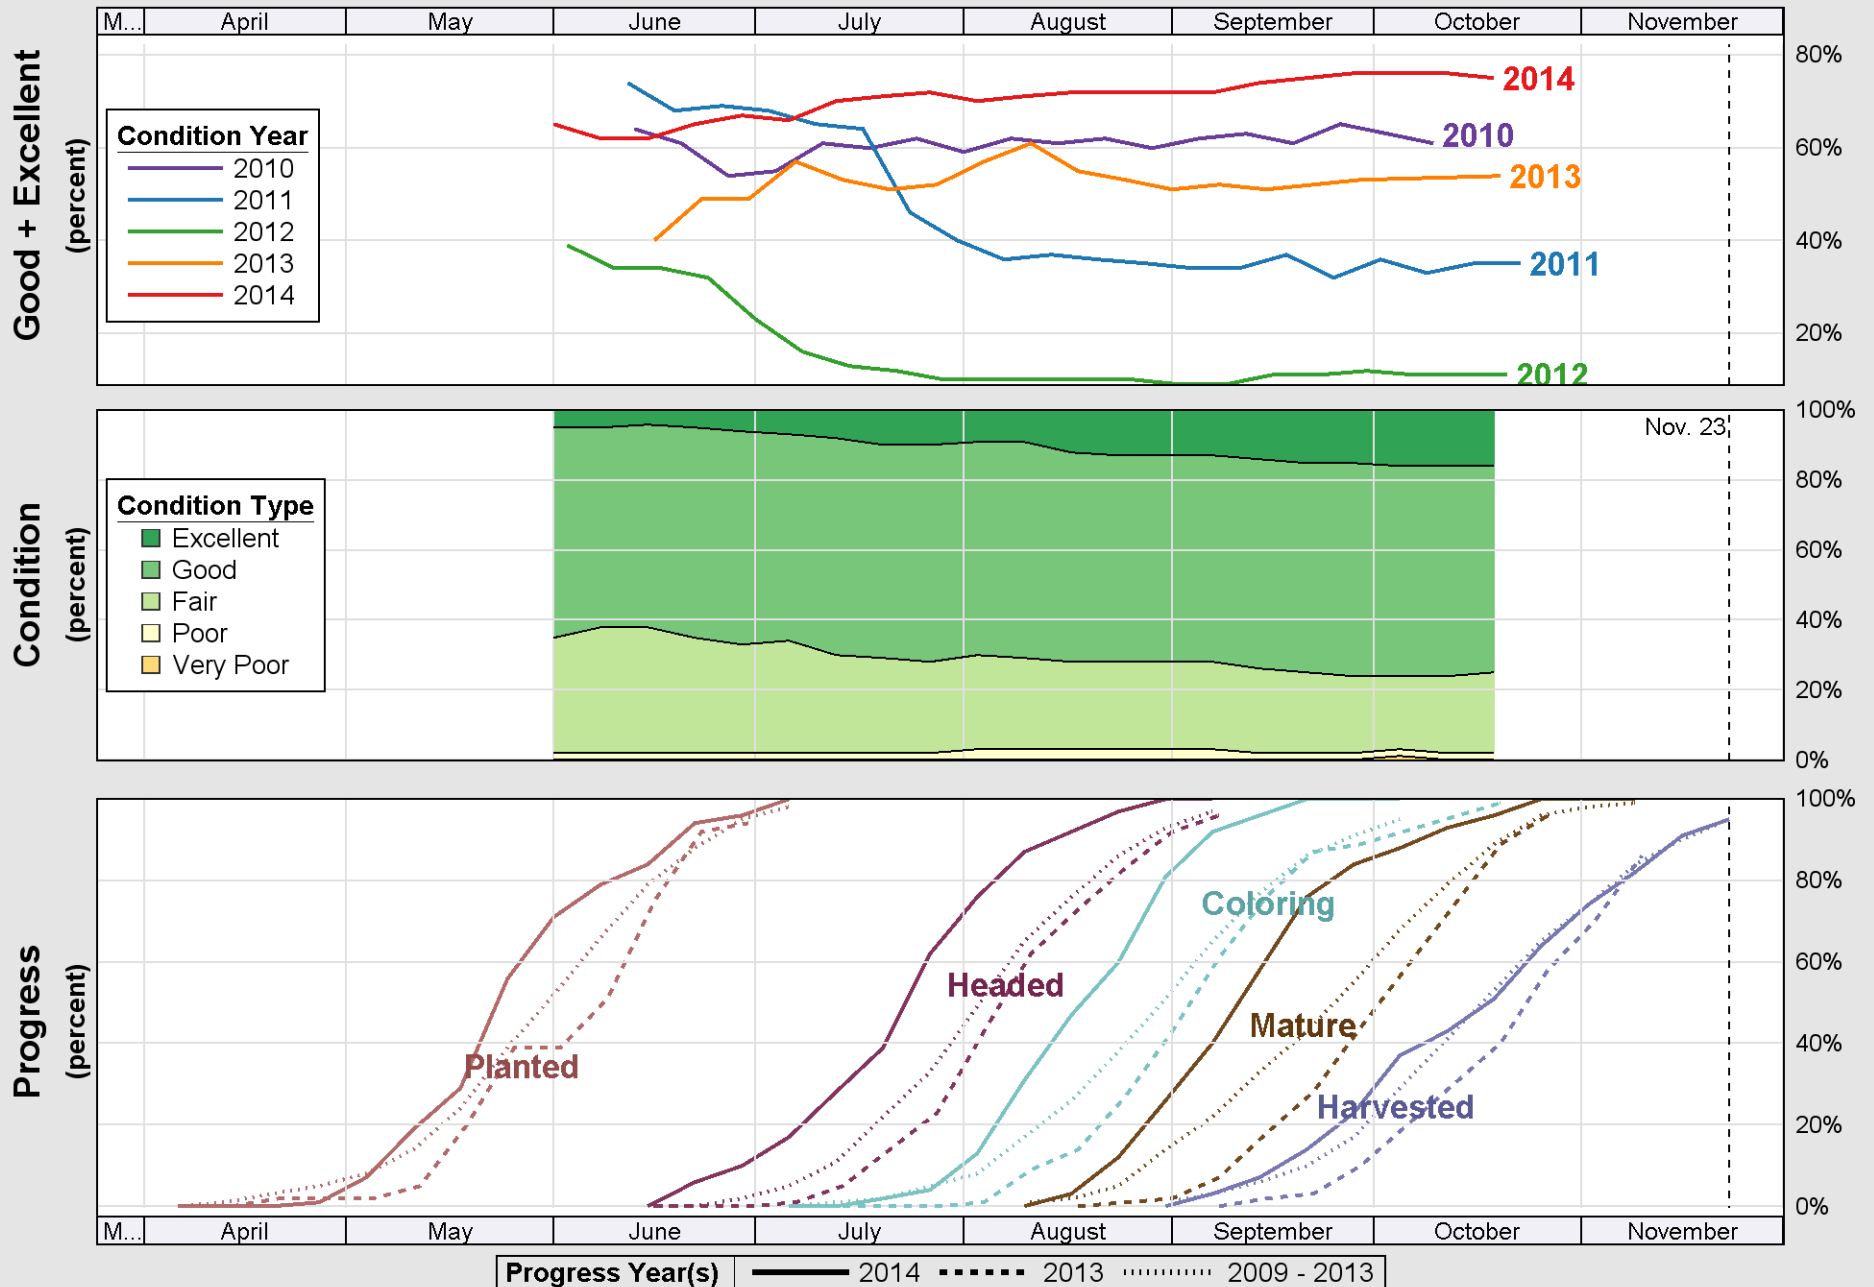

Crop Progress and Condition: Corn in Missouri , 2014

Source: National Agricultural Statistics Service (NASS), Crop Progress Report

Source: National Agricultural Statistics Service (NASS), Crop Progress Report

Source: National Agricultural Statistics Service (NASS), Crop Progress Report

Source: National Agricultural Statistics Service (NASS), Crop Progress Report

Source: National Agricultural Statistics Service (NASS), Crop Progress Report

Source: National Agricultural Statistics Service (NASS), Crop Progress Report

Source: National Agricultural Statistics Service (NASS), Crop Progress Report