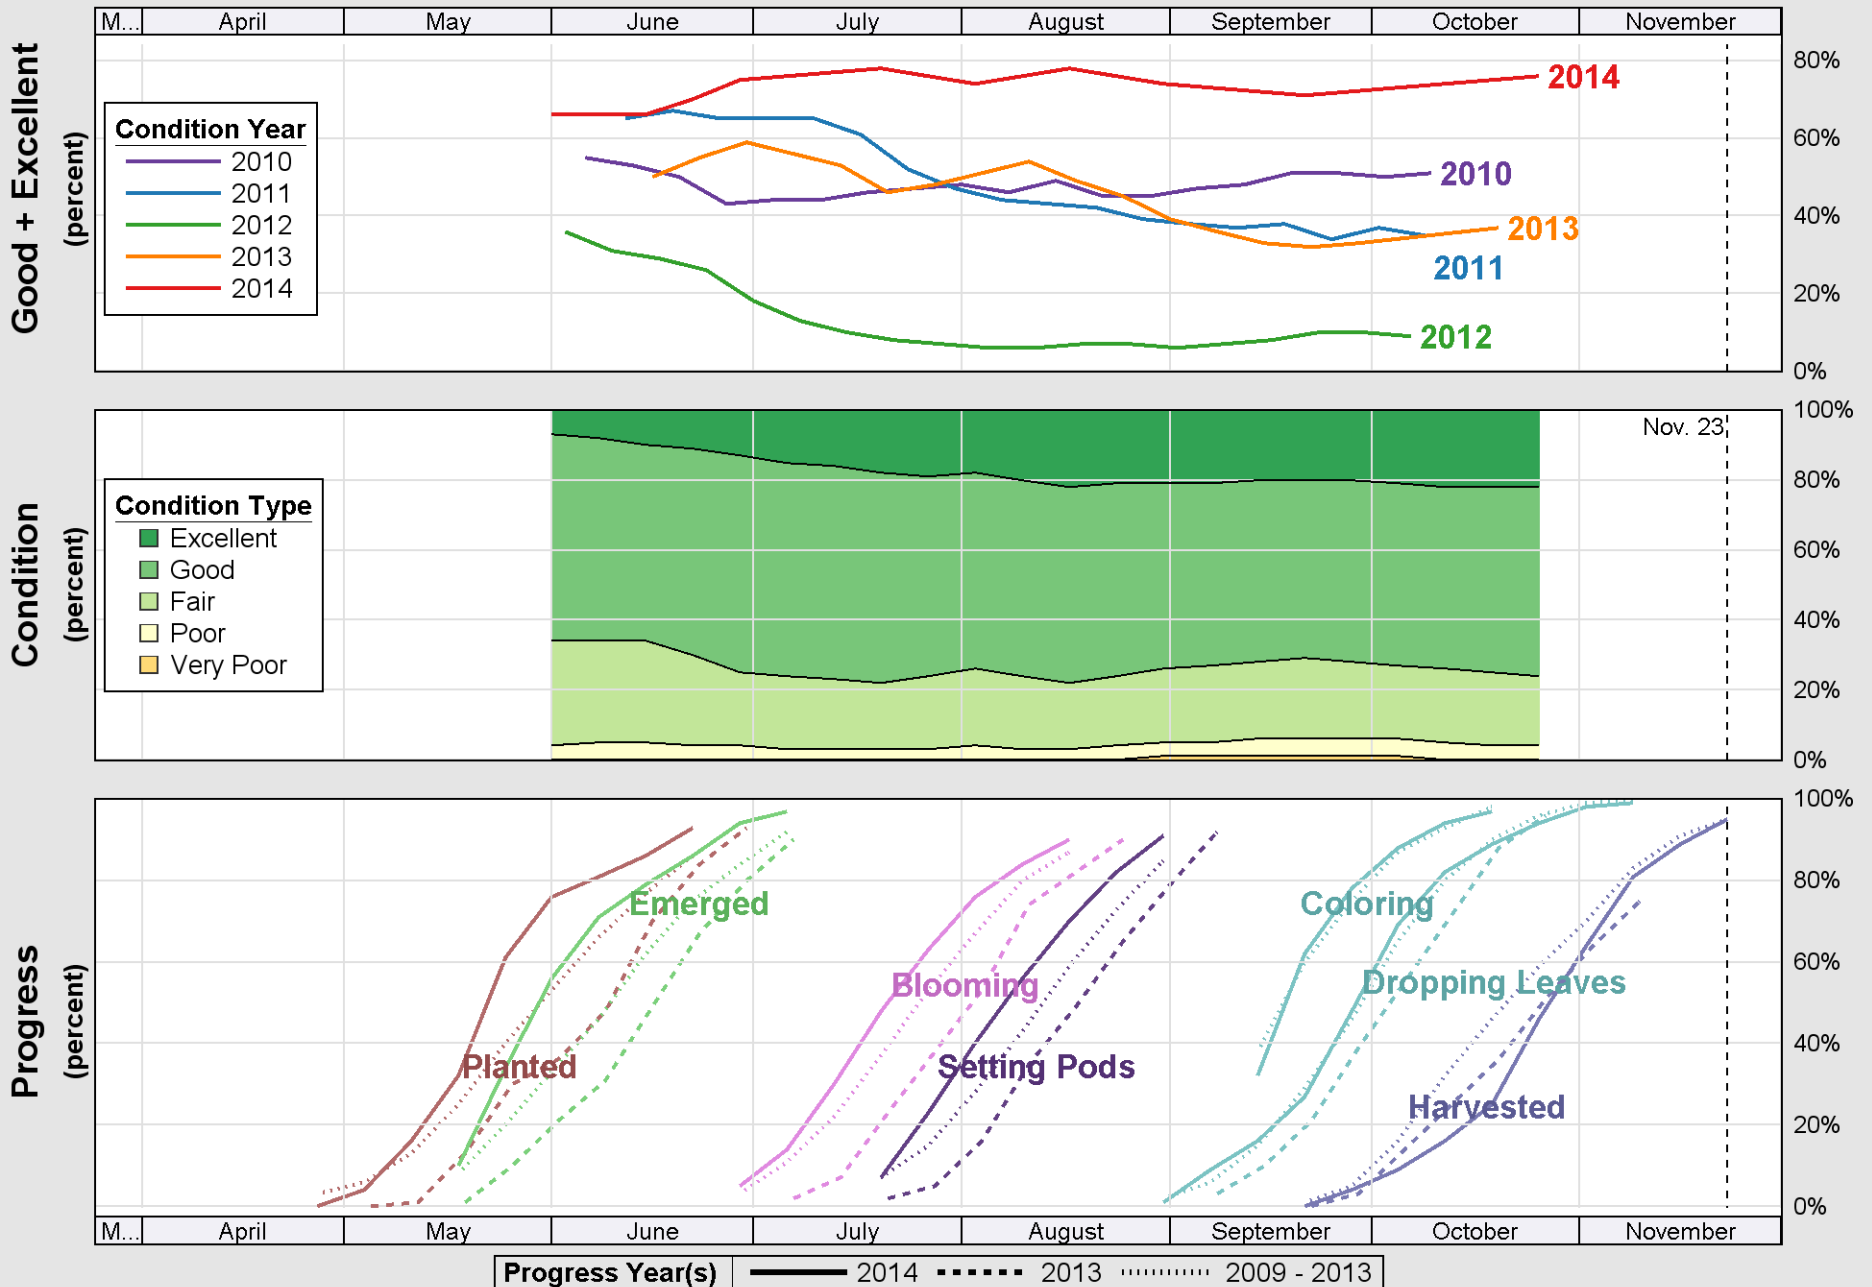

Crop Progress and Condition: Corn in Missouri , 2014

Source: National Agricultural Statistics Service (NASS), Crop Progress Report

Source: National Agricultural Statistics Service (NASS), Crop Progress Report

Source: National Agricultural Statistics Service (NASS), Crop Progress Report

Source: National Agricultural Statistics Service (NASS), Crop Progress Report

Source: National Agricultural Statistics Service (NASS), Crop Progress Report

Source: National Agricultural Statistics Service (NASS), Crop Progress Report

Source: National Agricultural Statistics Service (NASS), Crop Progress Report