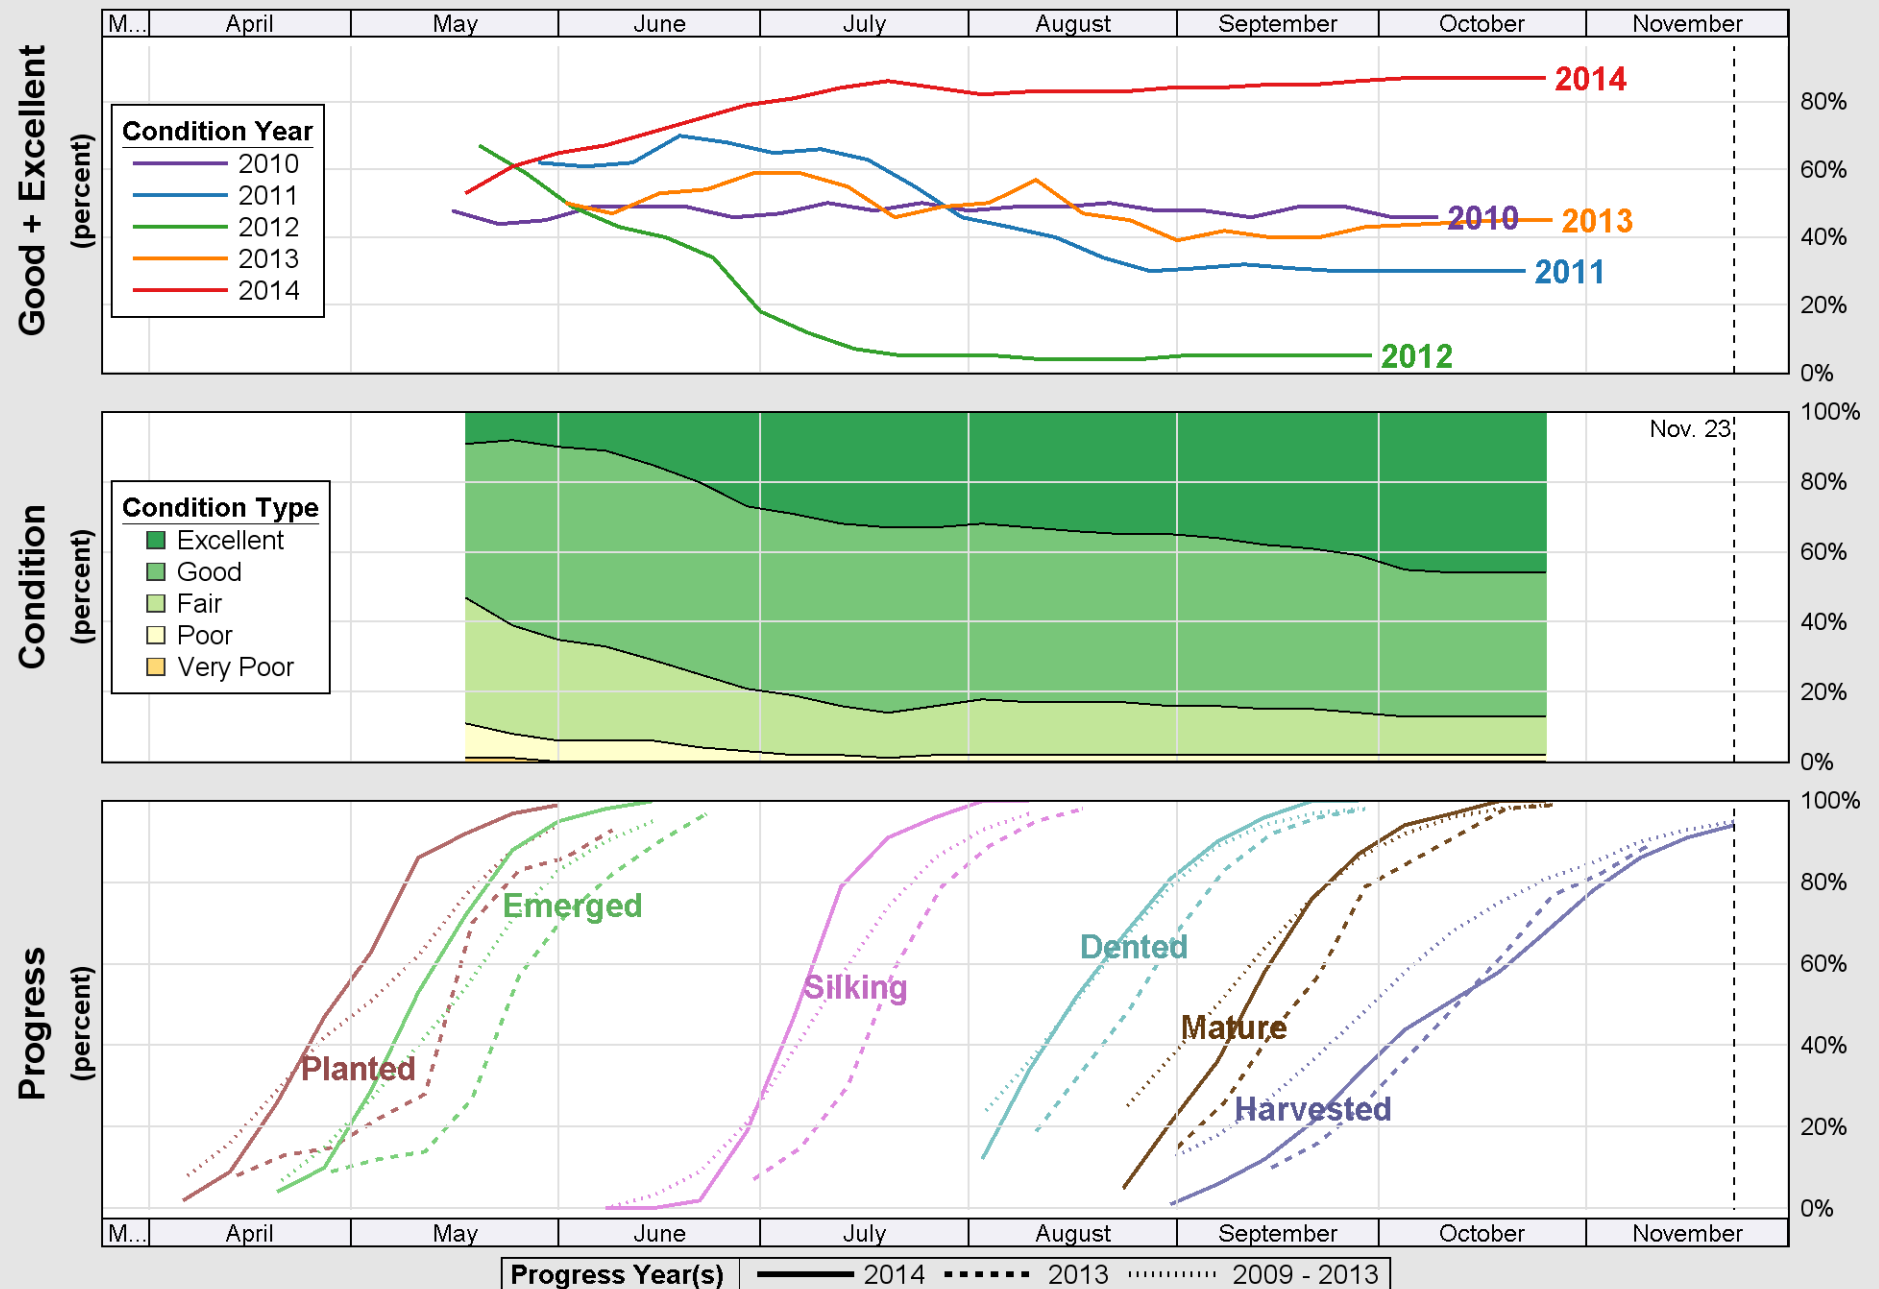

Crop Progress and Condition: Corn in Missouri , 2014

Source: National Agricultural Statistics Service (NASS), Crop Progress Report

Source: National Agricultural Statistics Service (NASS), Crop Progress Report

Source: National Agricultural Statistics Service (NASS), Crop Progress Report

Source: National Agricultural Statistics Service (NASS), Crop Progress Report

Source: National Agricultural Statistics Service (NASS), Crop Progress Report

Source: National Agricultural Statistics Service (NASS), Crop Progress Report

Source: National Agricultural Statistics Service (NASS), Crop Progress Report