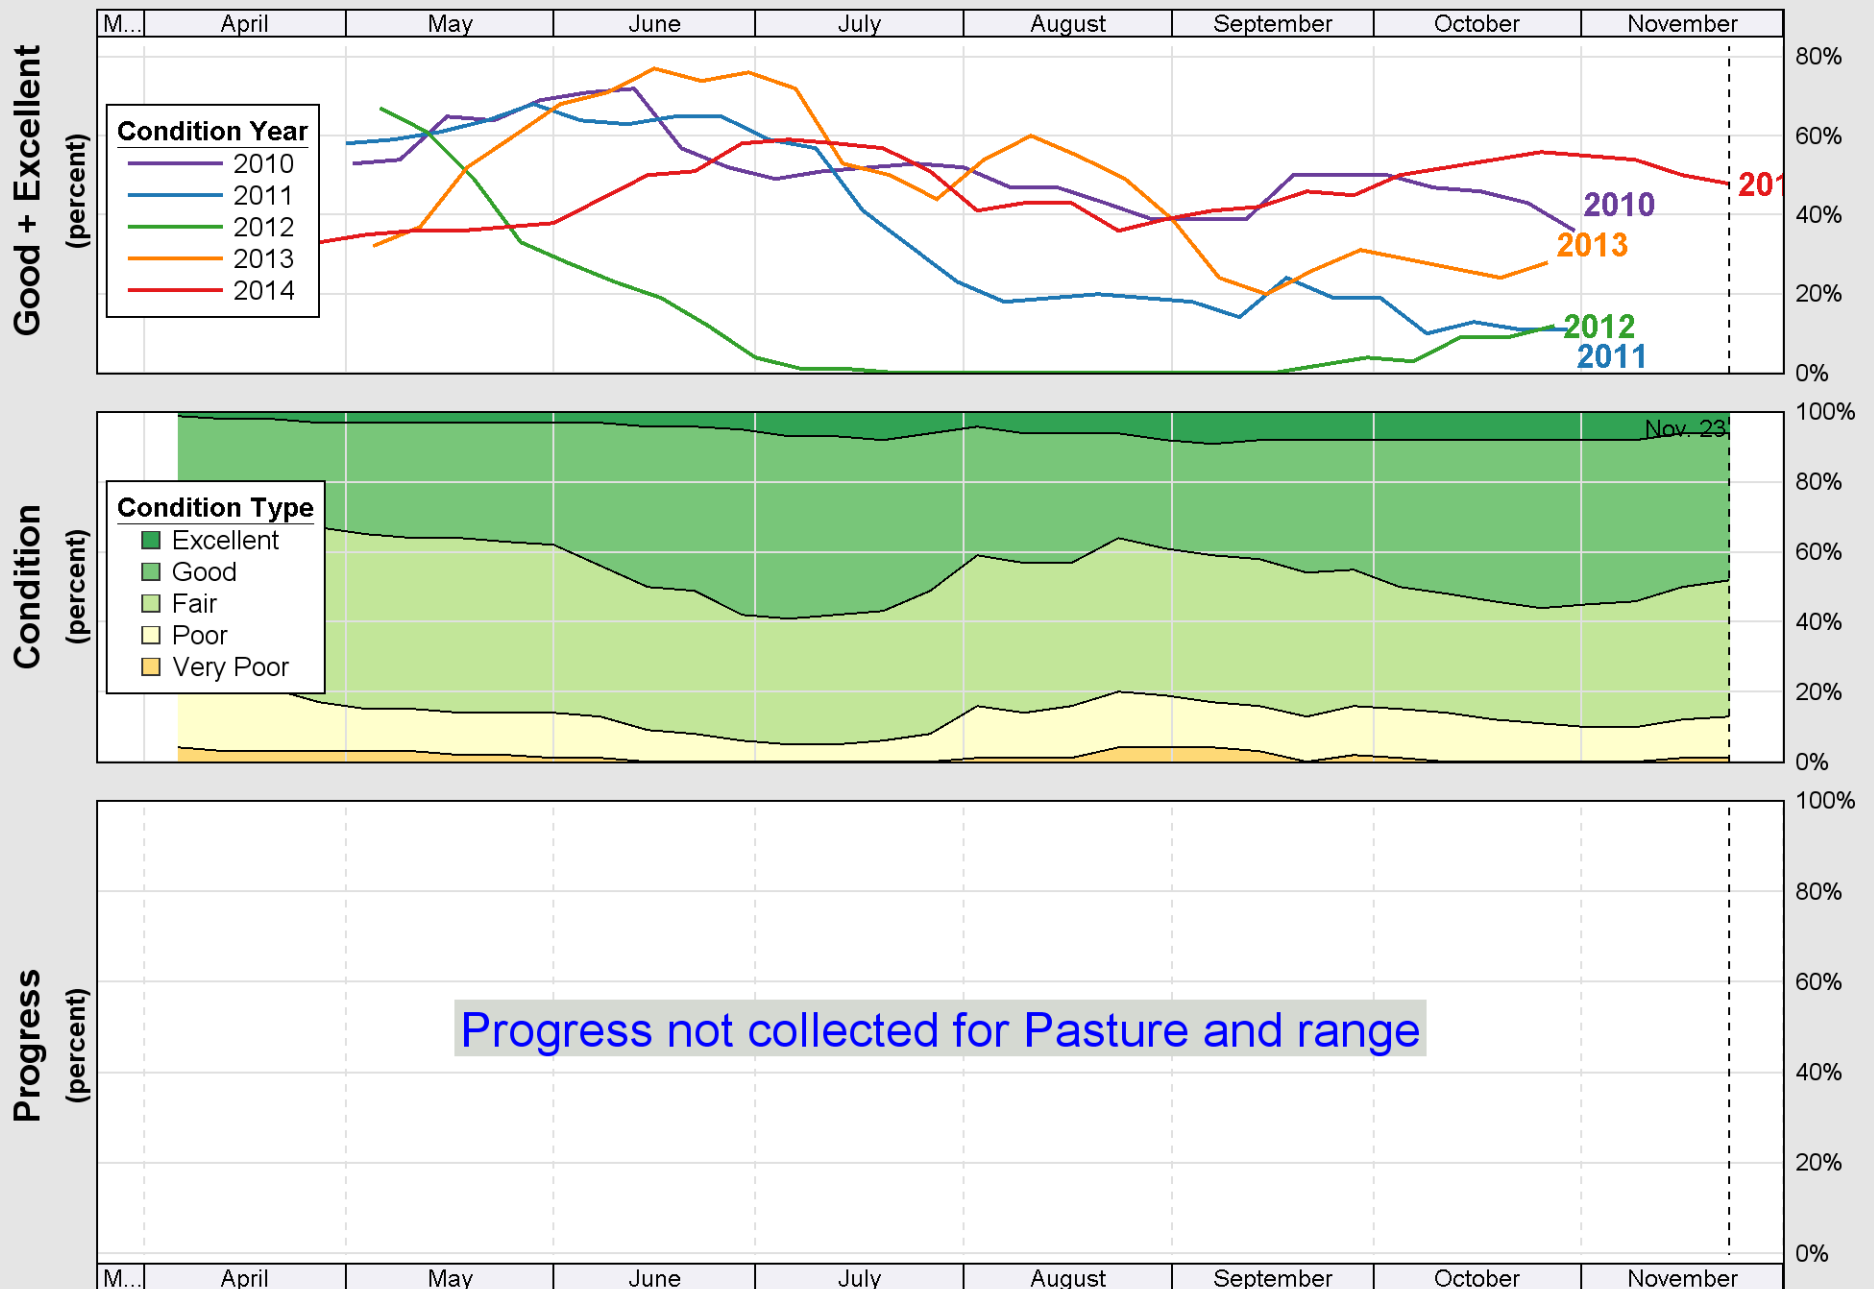

Crop Progress and Condition: Corn in Missouri , 2014

Source: National Agricultural Statistics Service (NASS), Crop Progress Report

Source: National Agricultural Statistics Service (NASS), Crop Progress Report

Source: National Agricultural Statistics Service (NASS), Crop Progress Report

Source: National Agricultural Statistics Service (NASS), Crop Progress Report

Source: National Agricultural Statistics Service (NASS), Crop Progress Report

Source: National Agricultural Statistics Service (NASS), Crop Progress Report

Source: National Agricultural Statistics Service (NASS), Crop Progress Report