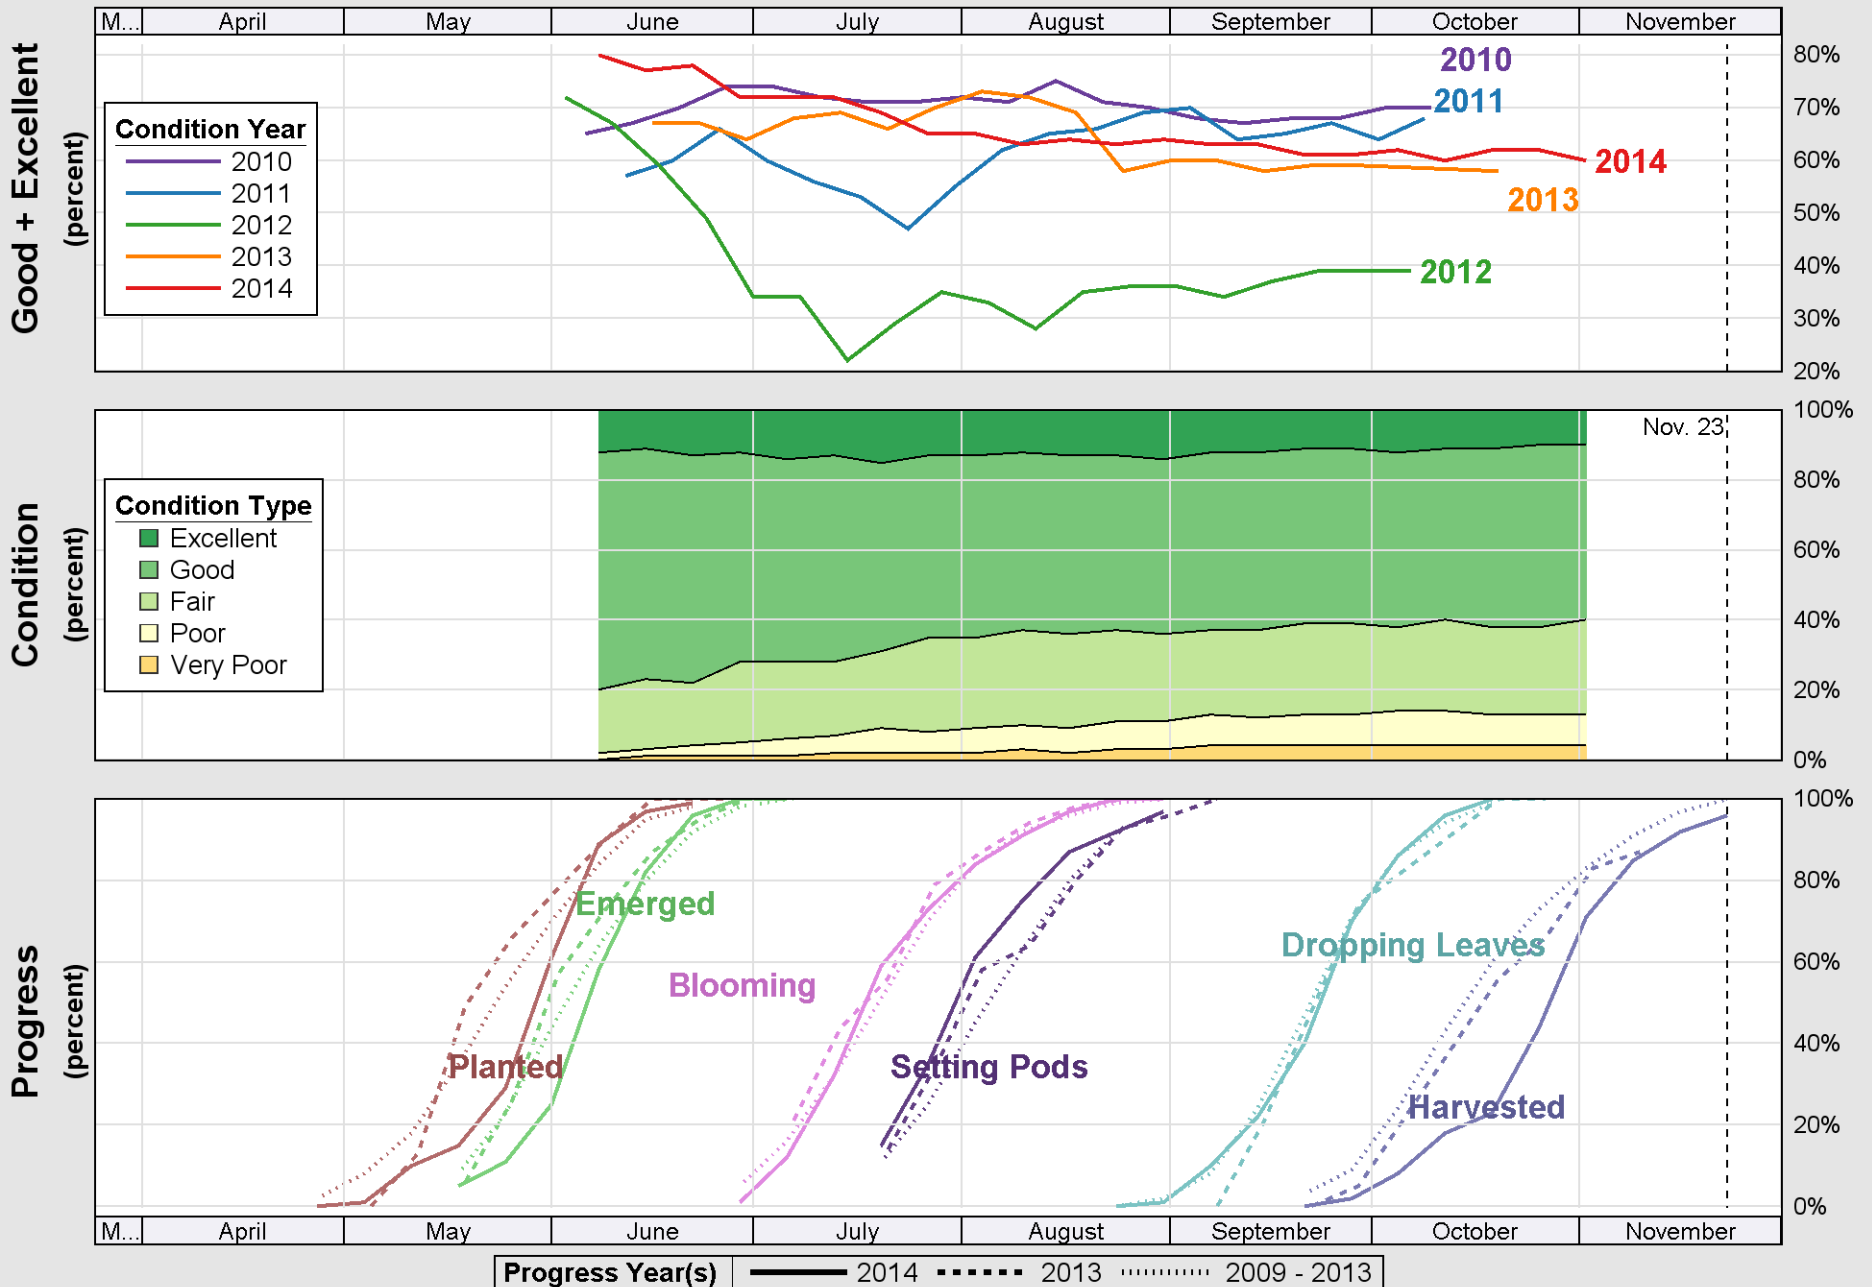

Source: National Agricultural Statistics Service (NASS), Crop Progress Report

Source: National Agricultural Statistics Service (NASS), Crop Progress Report

Source: National Agricultural Statistics Service (NASS), Crop Progress Report

# Crop Progress and Condition: Soybeans in Michigan , 2014

Source: National Agricultural Statistics Service (NASS), Crop Progress Report

Source: National Agricultural Statistics Service (NASS), Crop Progress Report

Source: National Agricultural Statistics Service (NASS), Crop Progress Report