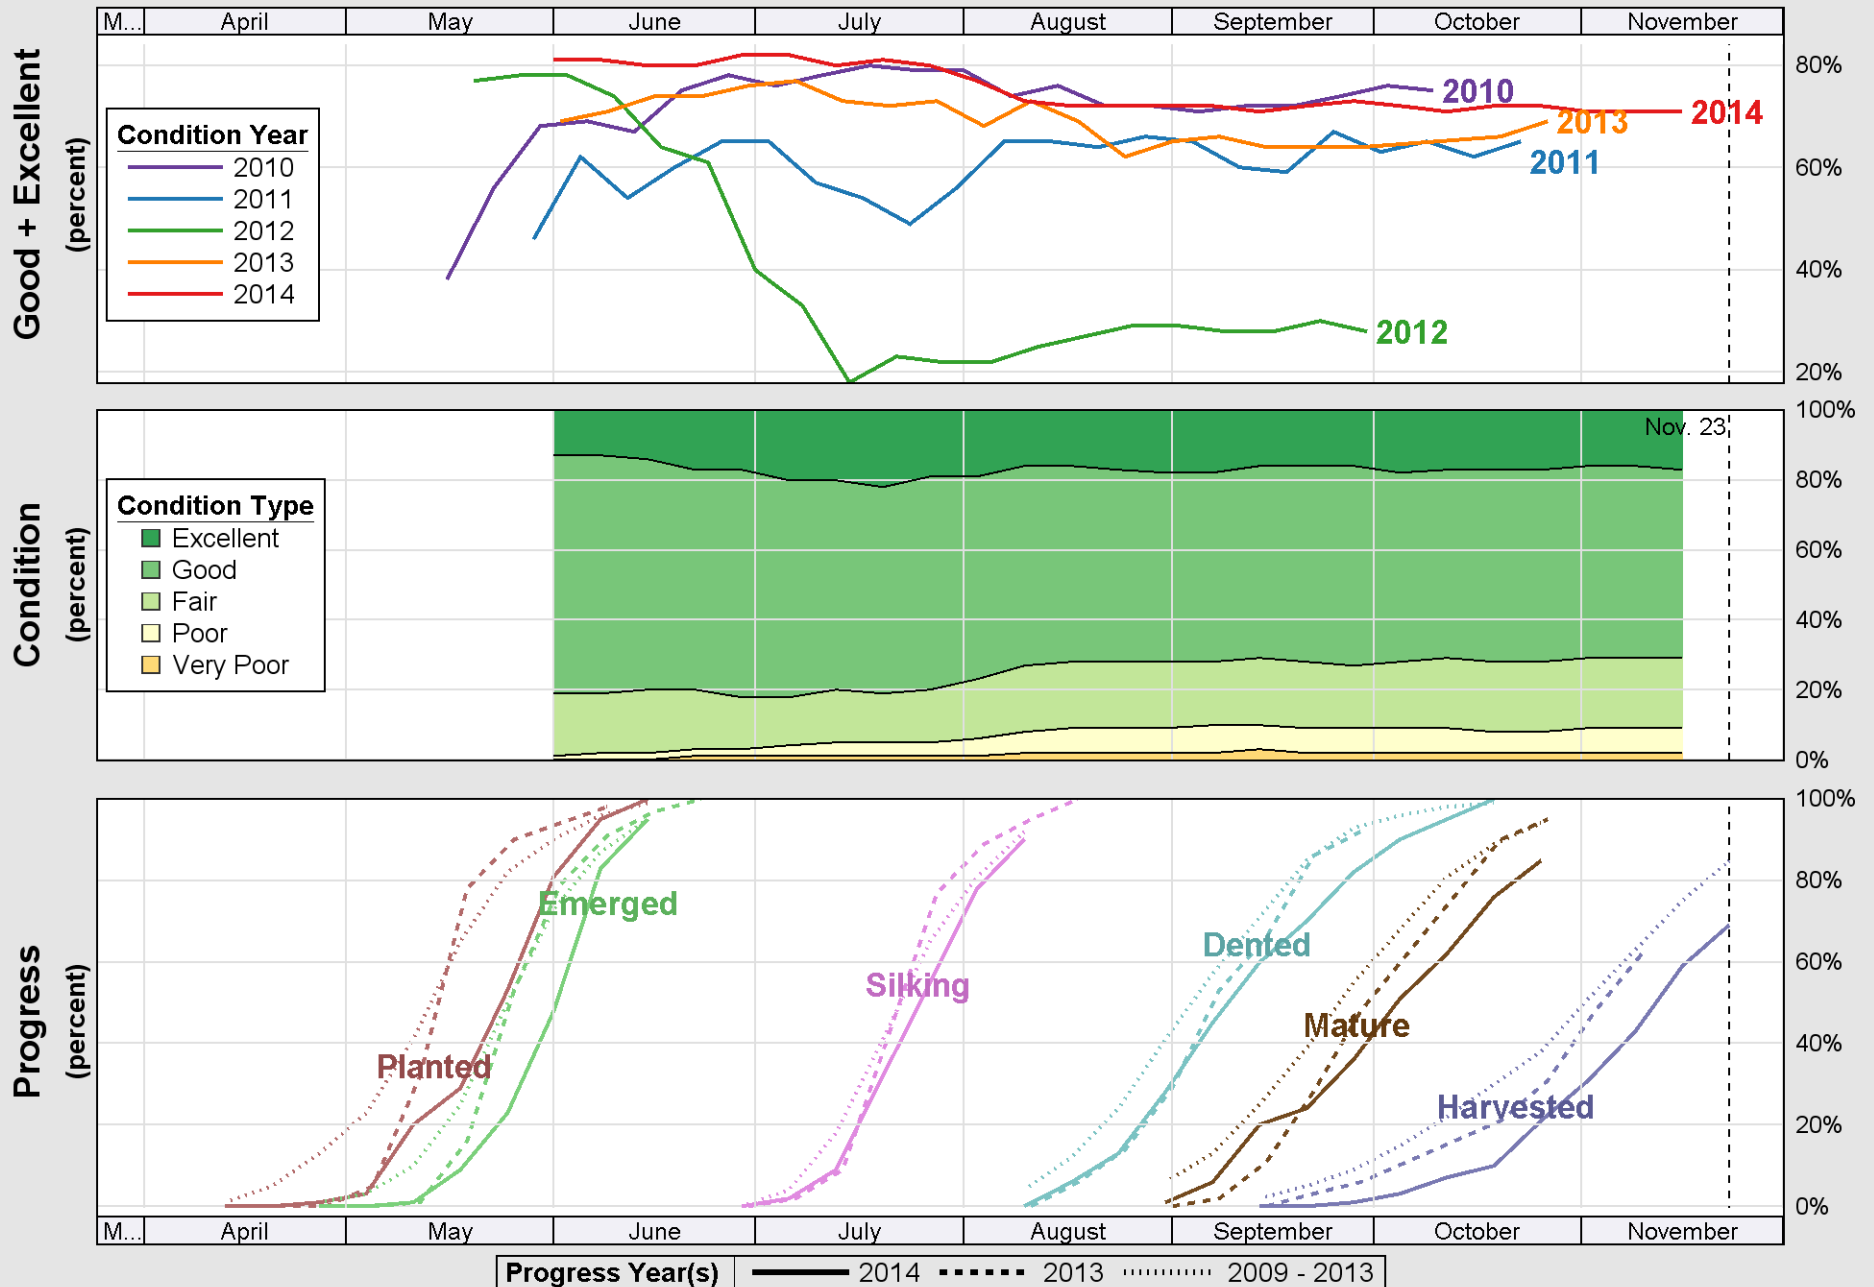

Source: National Agricultural Statistics Service (NASS), Crop Progress Report

Source: National Agricultural Statistics Service (NASS), Crop Progress Report

Source: National Agricultural Statistics Service (NASS), Crop Progress Report

# Crop Progress and Condition: Soybeans in Michigan , 2014

Source: National Agricultural Statistics Service (NASS), Crop Progress Report

Source: National Agricultural Statistics Service (NASS), Crop Progress Report

Source: National Agricultural Statistics Service (NASS), Crop Progress Report