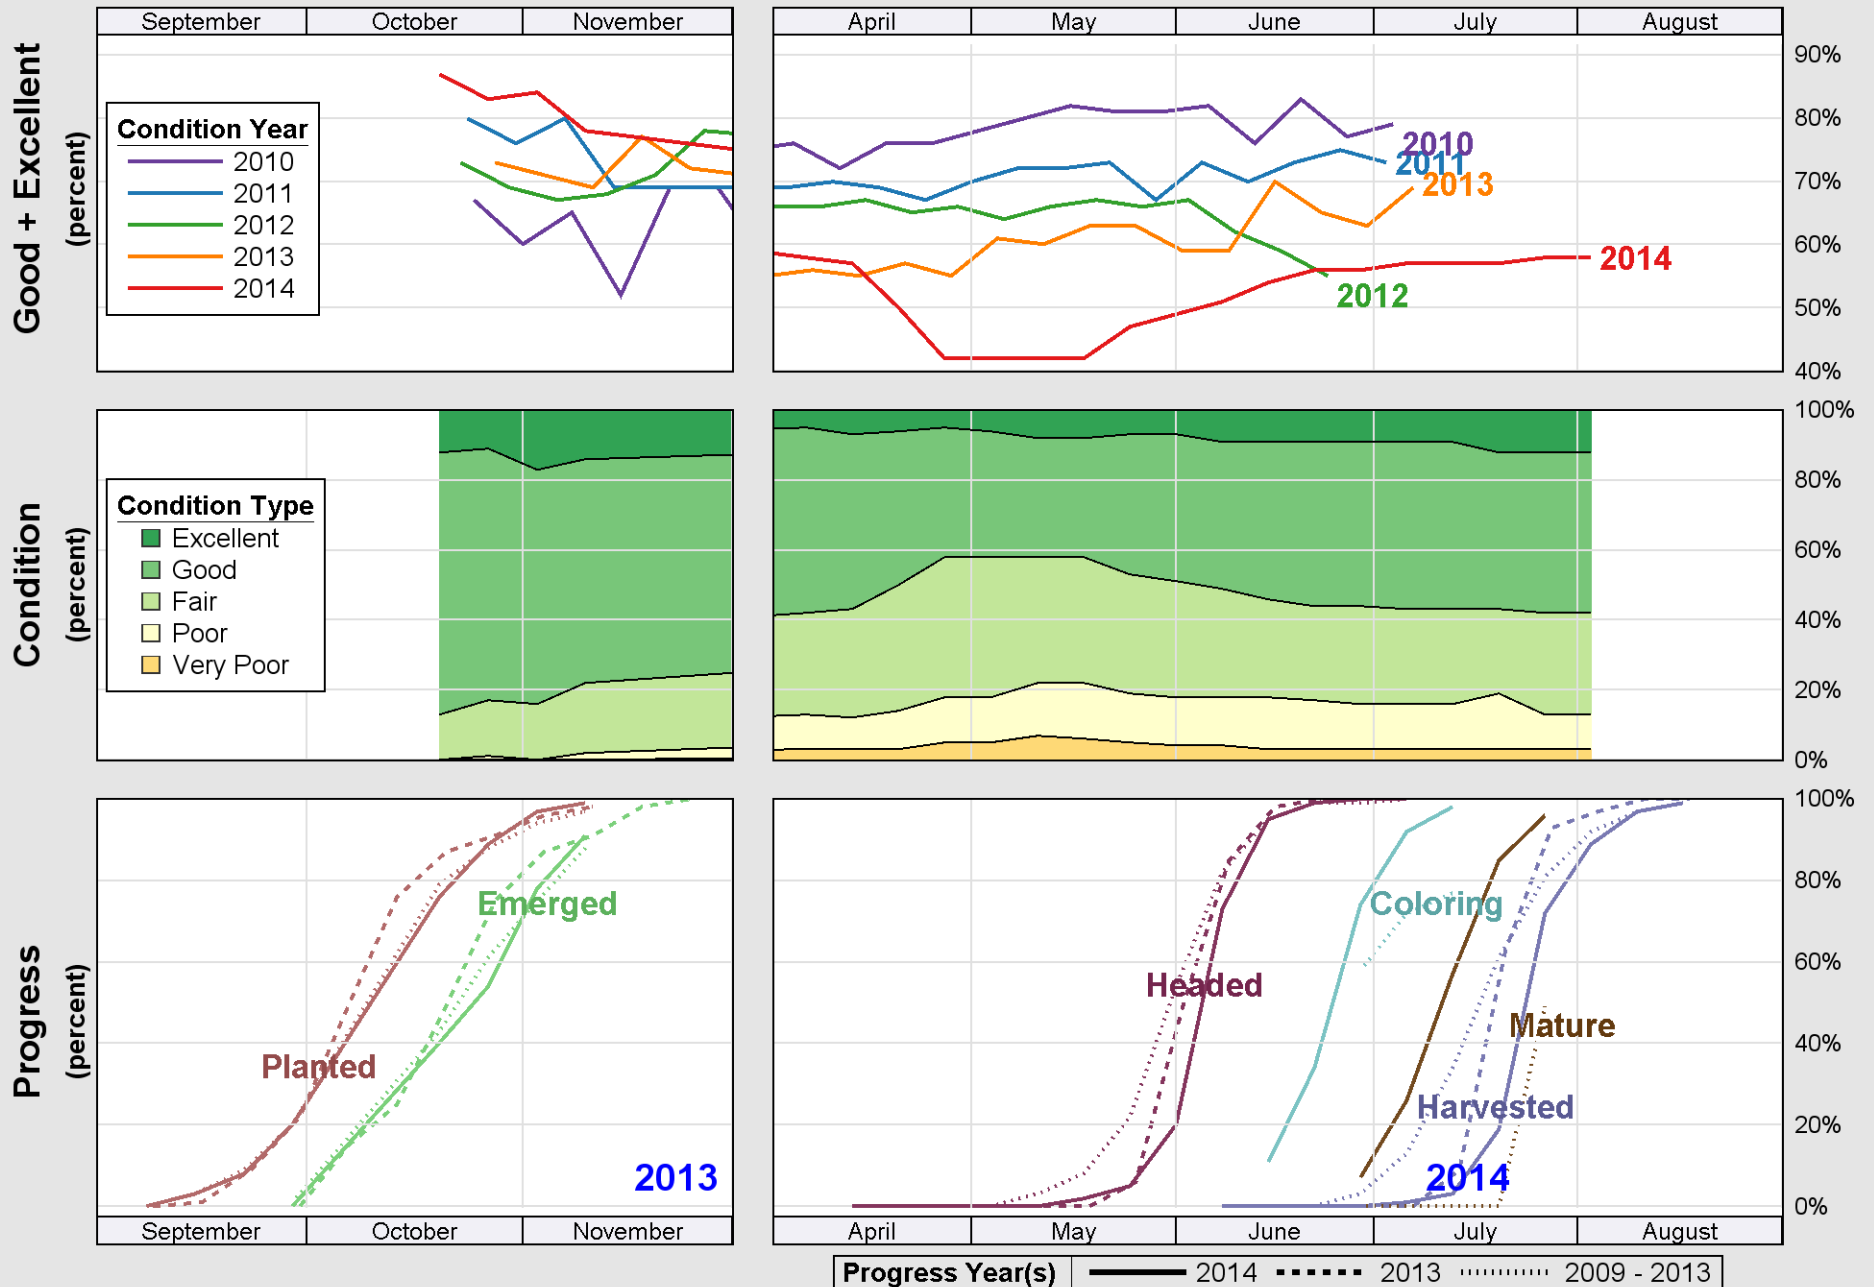

Source: National Agricultural Statistics Service (NASS), Crop Progress Report

Source: National Agricultural Statistics Service (NASS), Crop Progress Report

Source: National Agricultural Statistics Service (NASS), Crop Progress Report

# Crop Progress and Condition: Soybeans in Michigan , 2014

Source: National Agricultural Statistics Service (NASS), Crop Progress Report

Source: National Agricultural Statistics Service (NASS), Crop Progress Report

Source: National Agricultural Statistics Service (NASS), Crop Progress Report