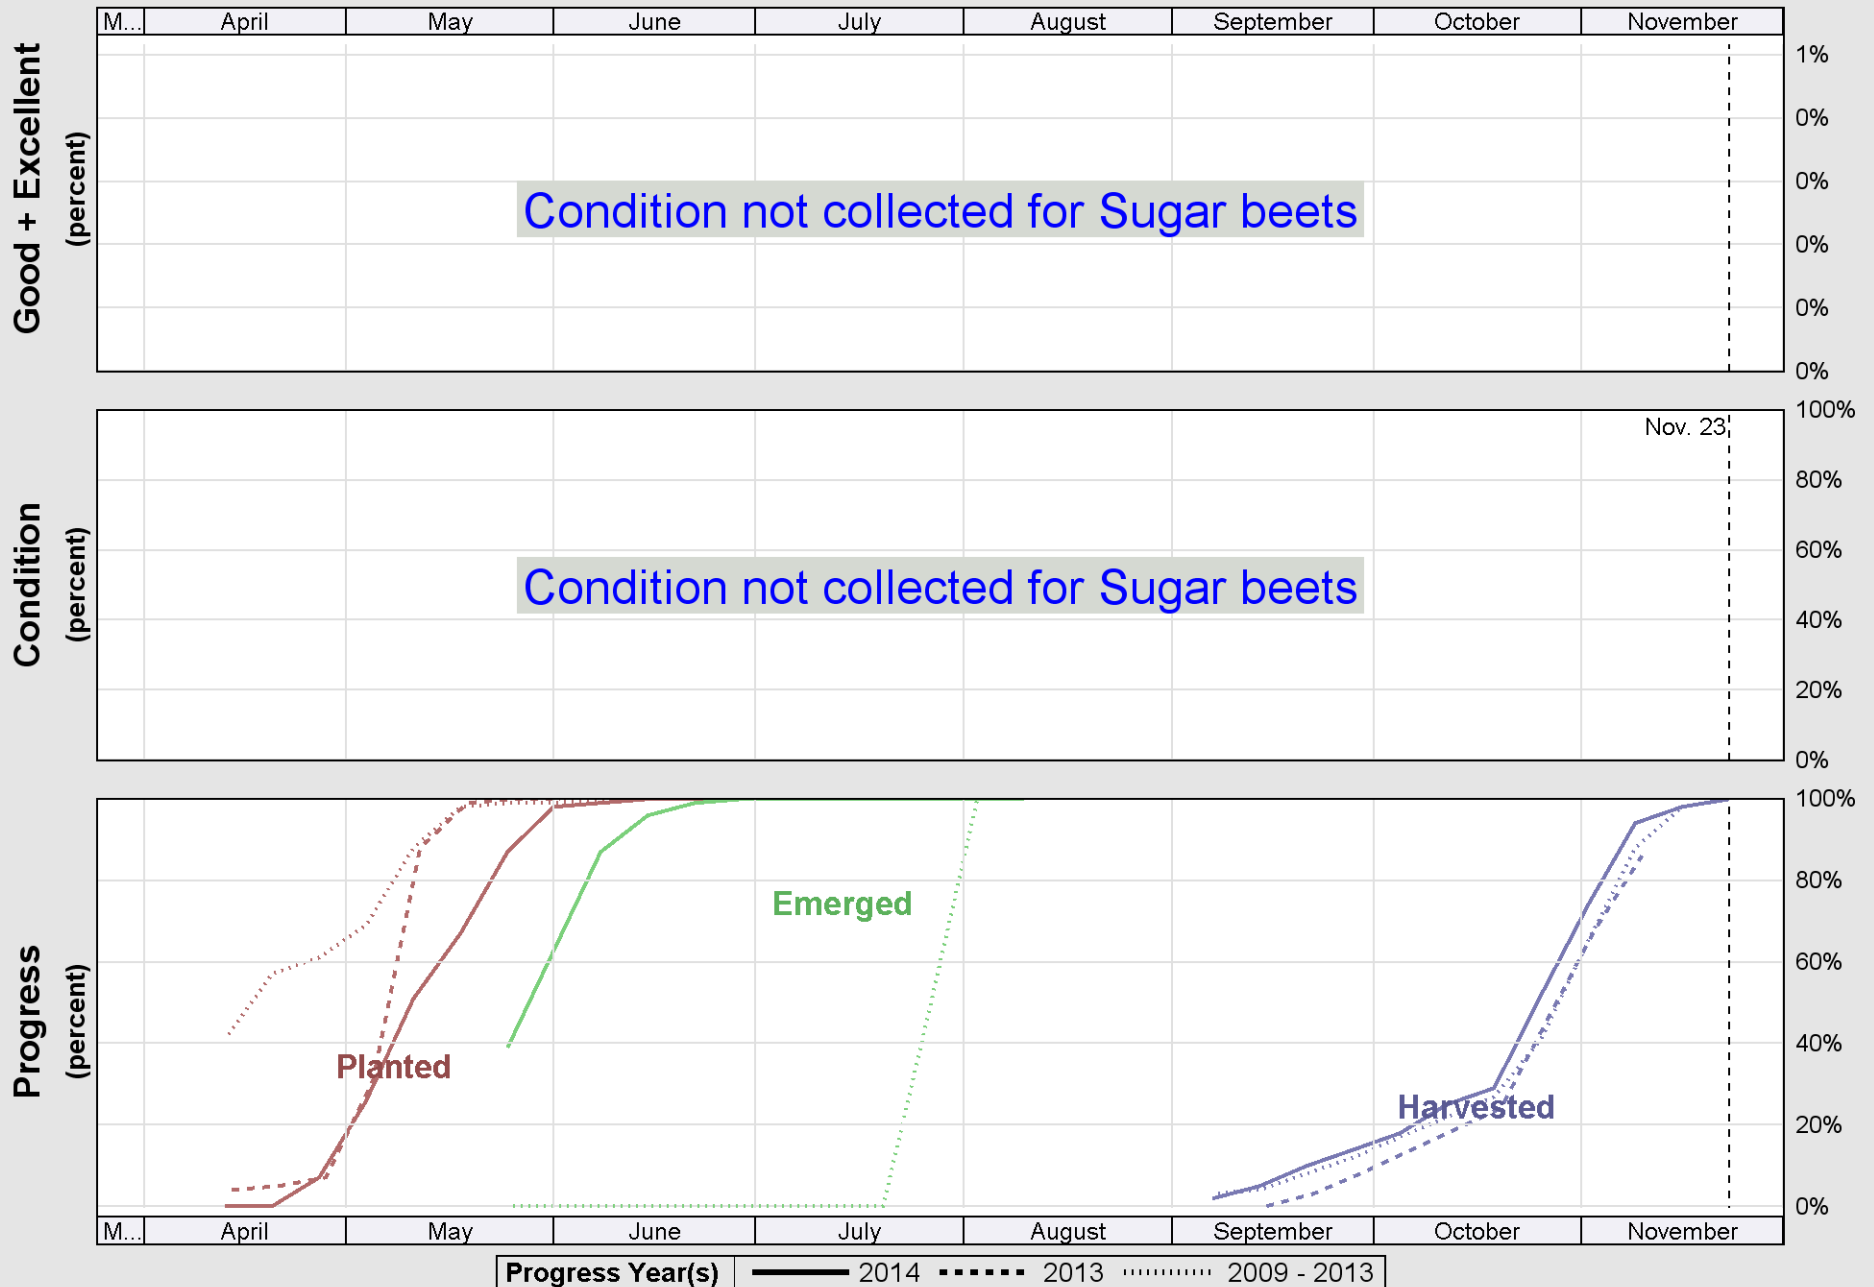

Source: National Agricultural Statistics Service (NASS), Crop Progress Report

Source: National Agricultural Statistics Service (NASS), Crop Progress Report

Source: National Agricultural Statistics Service (NASS), Crop Progress Report

# Crop Progress and Condition: Soybeans in Michigan , 2014

Source: National Agricultural Statistics Service (NASS), Crop Progress Report

Source: National Agricultural Statistics Service (NASS), Crop Progress Report

Source: National Agricultural Statistics Service (NASS), Crop Progress Report