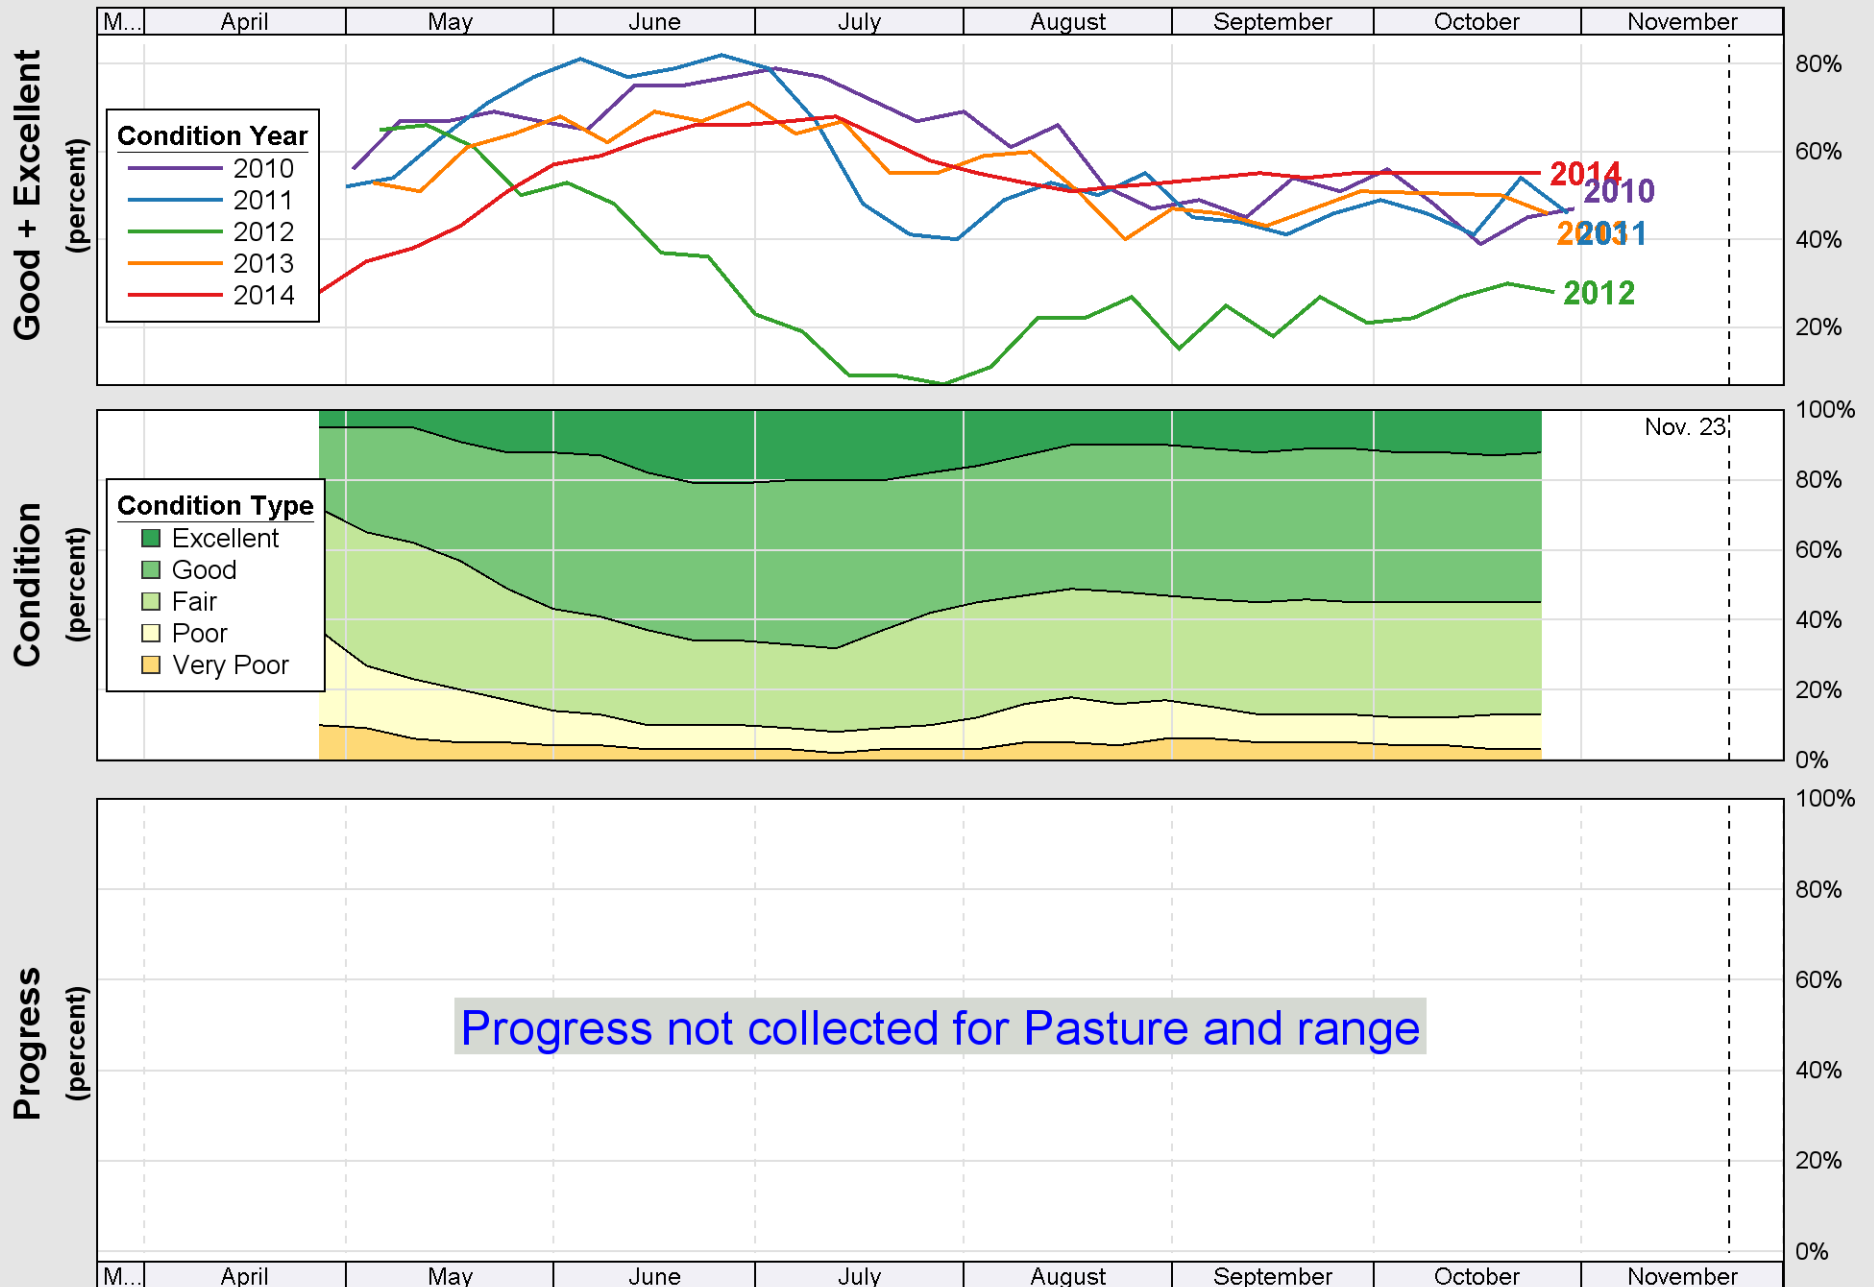

Source: National Agricultural Statistics Service (NASS), Crop Progress Report

Source: National Agricultural Statistics Service (NASS), Crop Progress Report

Source: National Agricultural Statistics Service (NASS), Crop Progress Report

# Crop Progress and Condition: Soybeans in Michigan , 2014

Source: National Agricultural Statistics Service (NASS), Crop Progress Report

Source: National Agricultural Statistics Service (NASS), Crop Progress Report

Source: National Agricultural Statistics Service (NASS), Crop Progress Report