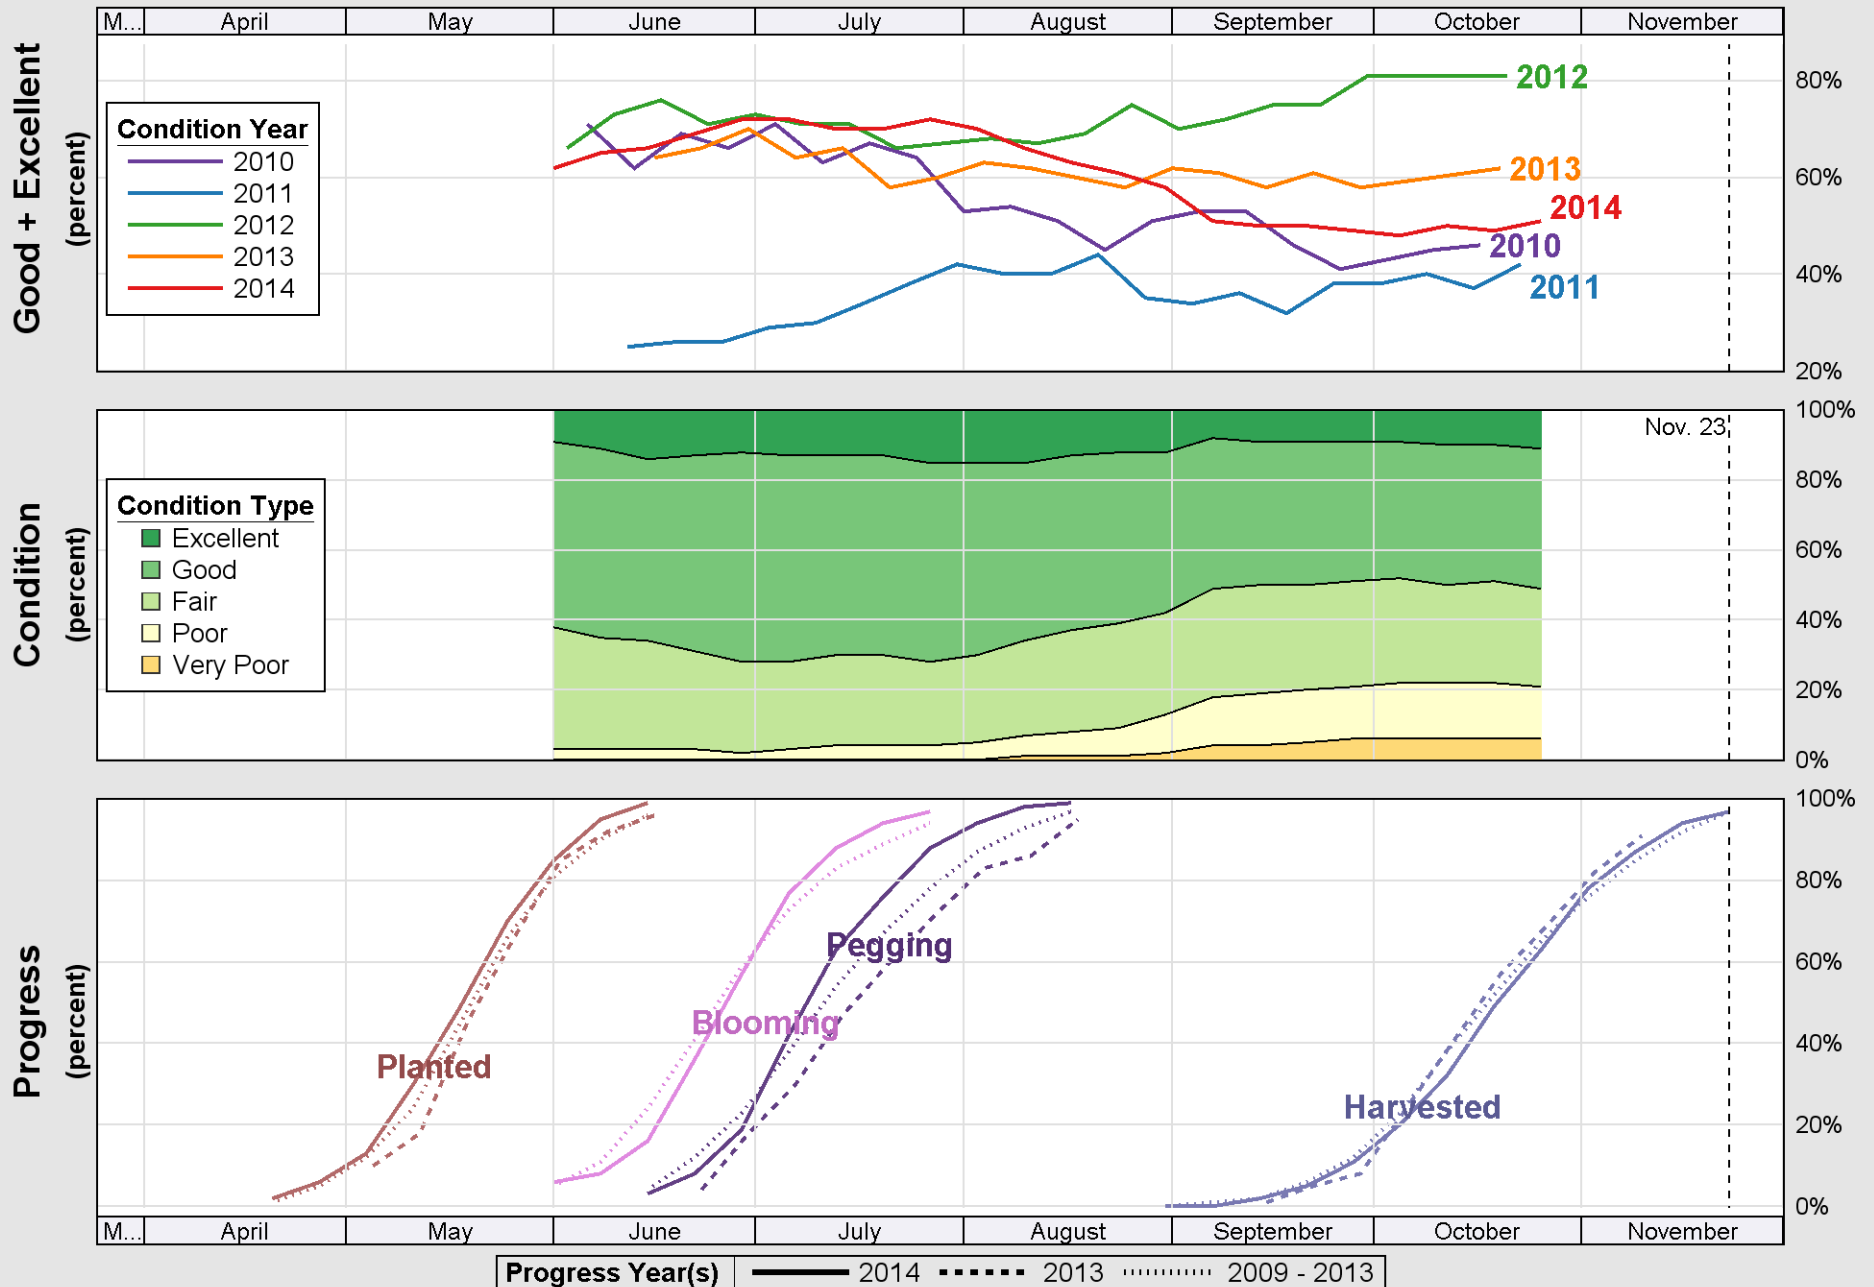

Source: National Agricultural Statistics Service (NASS), Crop Progress Report

Source: National Agricultural Statistics Service (NASS), Crop Progress Report

Crop Progress and Condition: Oats in Georgia , 2014

Source: National Agricultural Statistics Service (NASS), Crop Progress Report

Source: National Agricultural Statistics Service (NASS), Crop Progress Report

Source: National Agricultural Statistics Service (NASS), Crop Progress Report

Source: National Agricultural Statistics Service (NASS), Crop Progress Report

Source: National Agricultural Statistics Service (NASS), Crop Progress Report