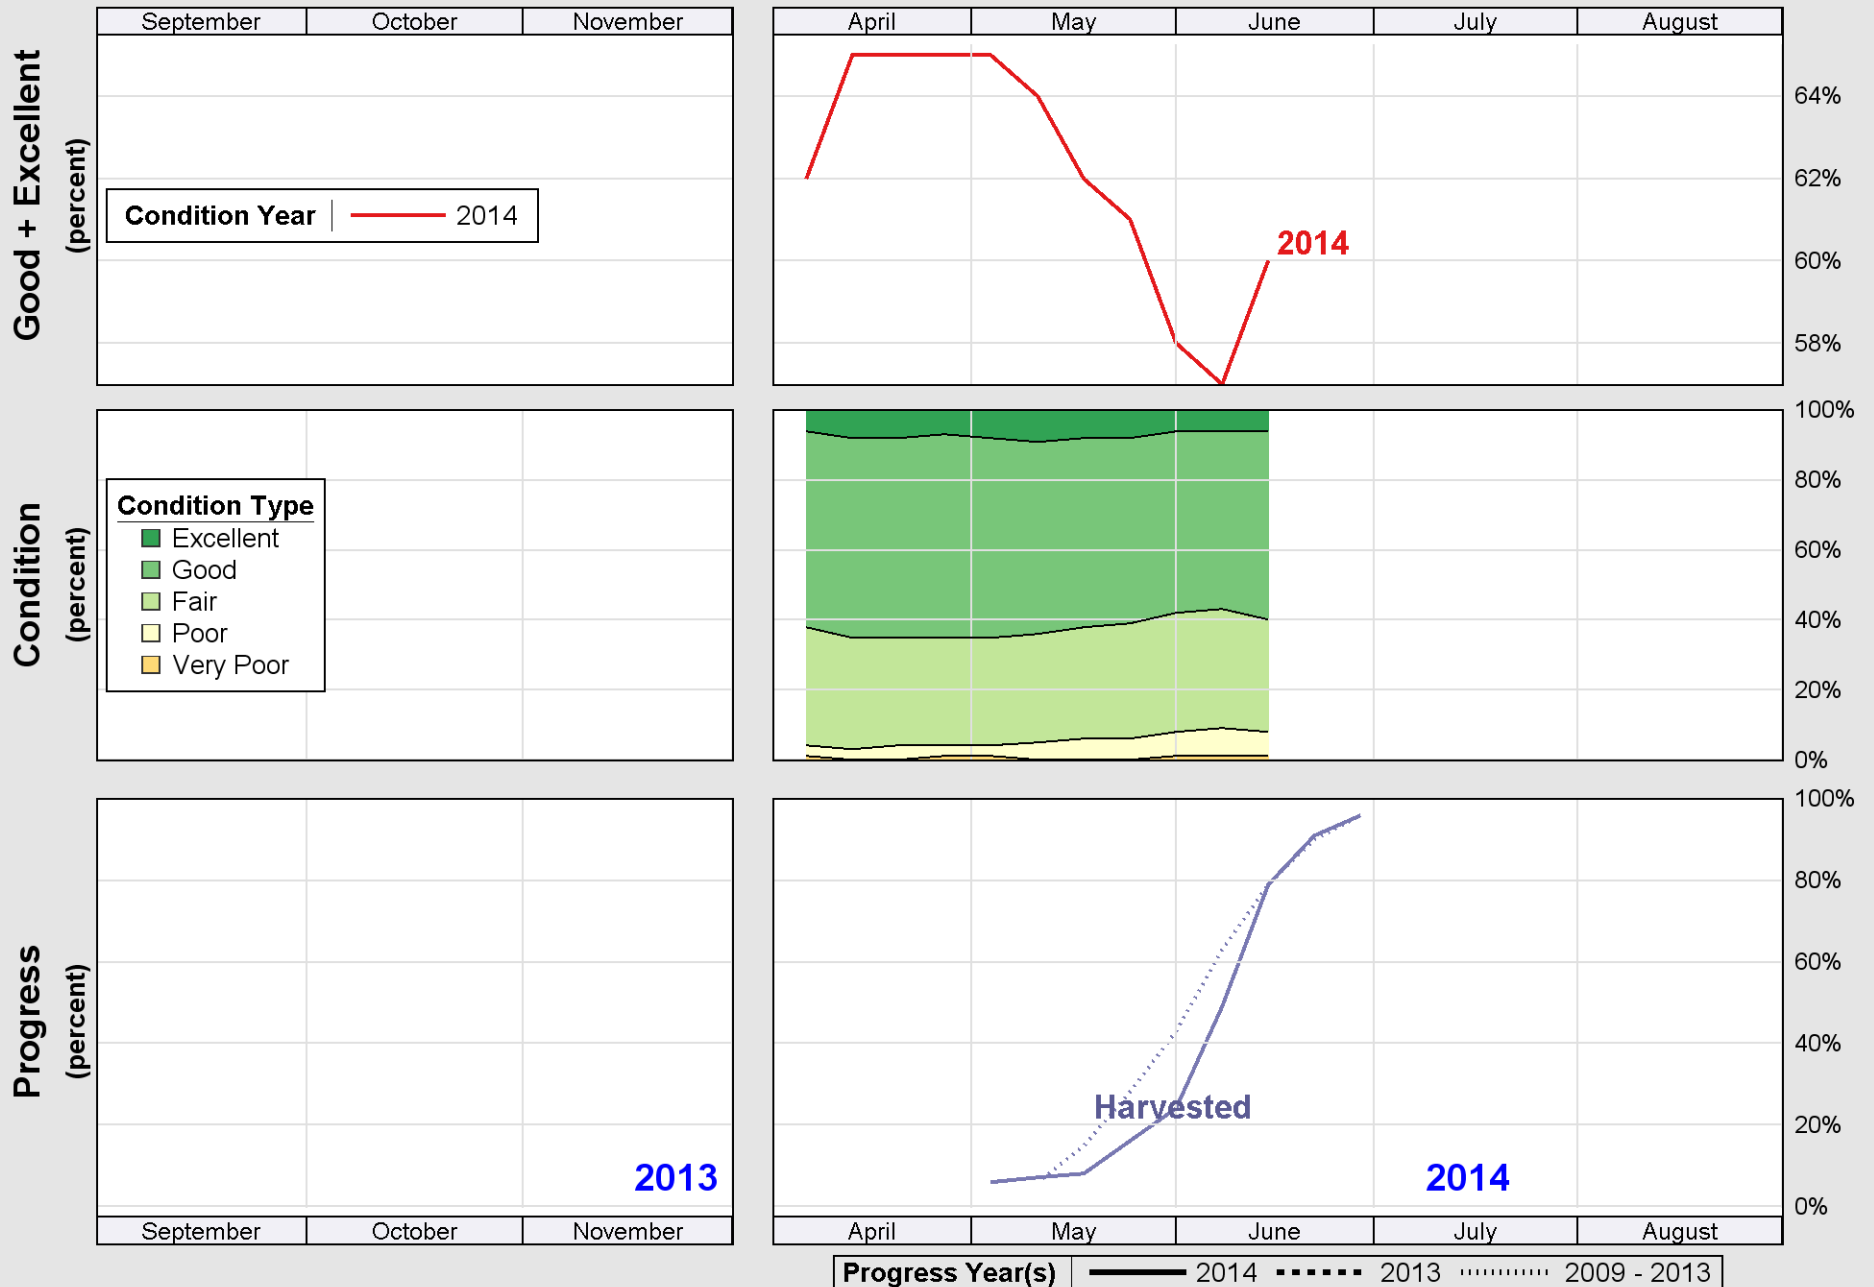

Source: National Agricultural Statistics Service (NASS), Crop Progress Report

Source: National Agricultural Statistics Service (NASS), Crop Progress Report

Crop Progress and Condition: Oats in Georgia , 2014

Source: National Agricultural Statistics Service (NASS), Crop Progress Report

Source: National Agricultural Statistics Service (NASS), Crop Progress Report

Source: National Agricultural Statistics Service (NASS), Crop Progress Report

Source: National Agricultural Statistics Service (NASS), Crop Progress Report

Source: National Agricultural Statistics Service (NASS), Crop Progress Report