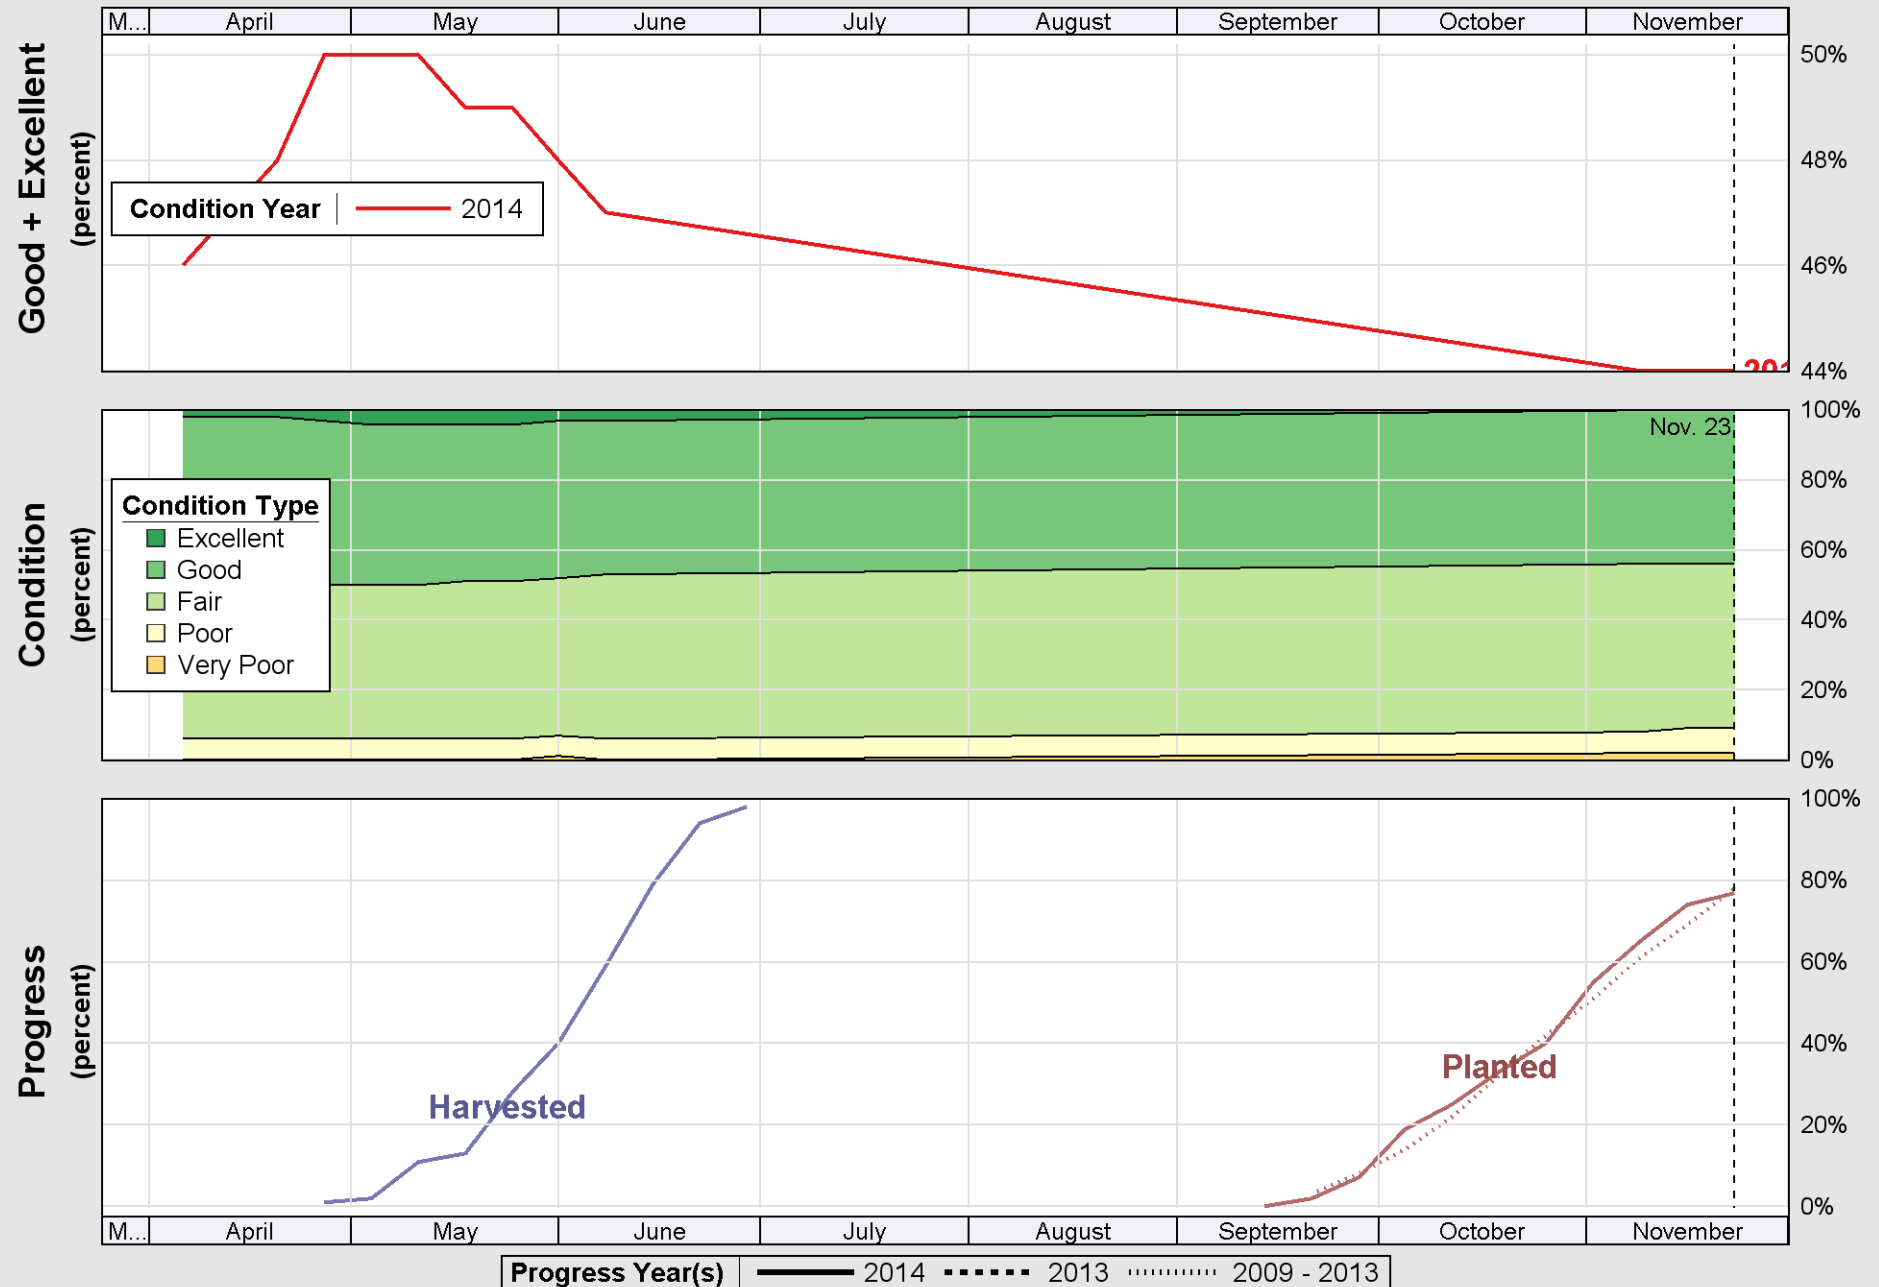

Source: National Agricultural Statistics Service (NASS), Crop Progress Report

Source: National Agricultural Statistics Service (NASS), Crop Progress Report

Crop Progress and Condition: Oats in Georgia , 2014

Source: National Agricultural Statistics Service (NASS), Crop Progress Report

Source: National Agricultural Statistics Service (NASS), Crop Progress Report

Source: National Agricultural Statistics Service (NASS), Crop Progress Report

Source: National Agricultural Statistics Service (NASS), Crop Progress Report

Source: National Agricultural Statistics Service (NASS), Crop Progress Report