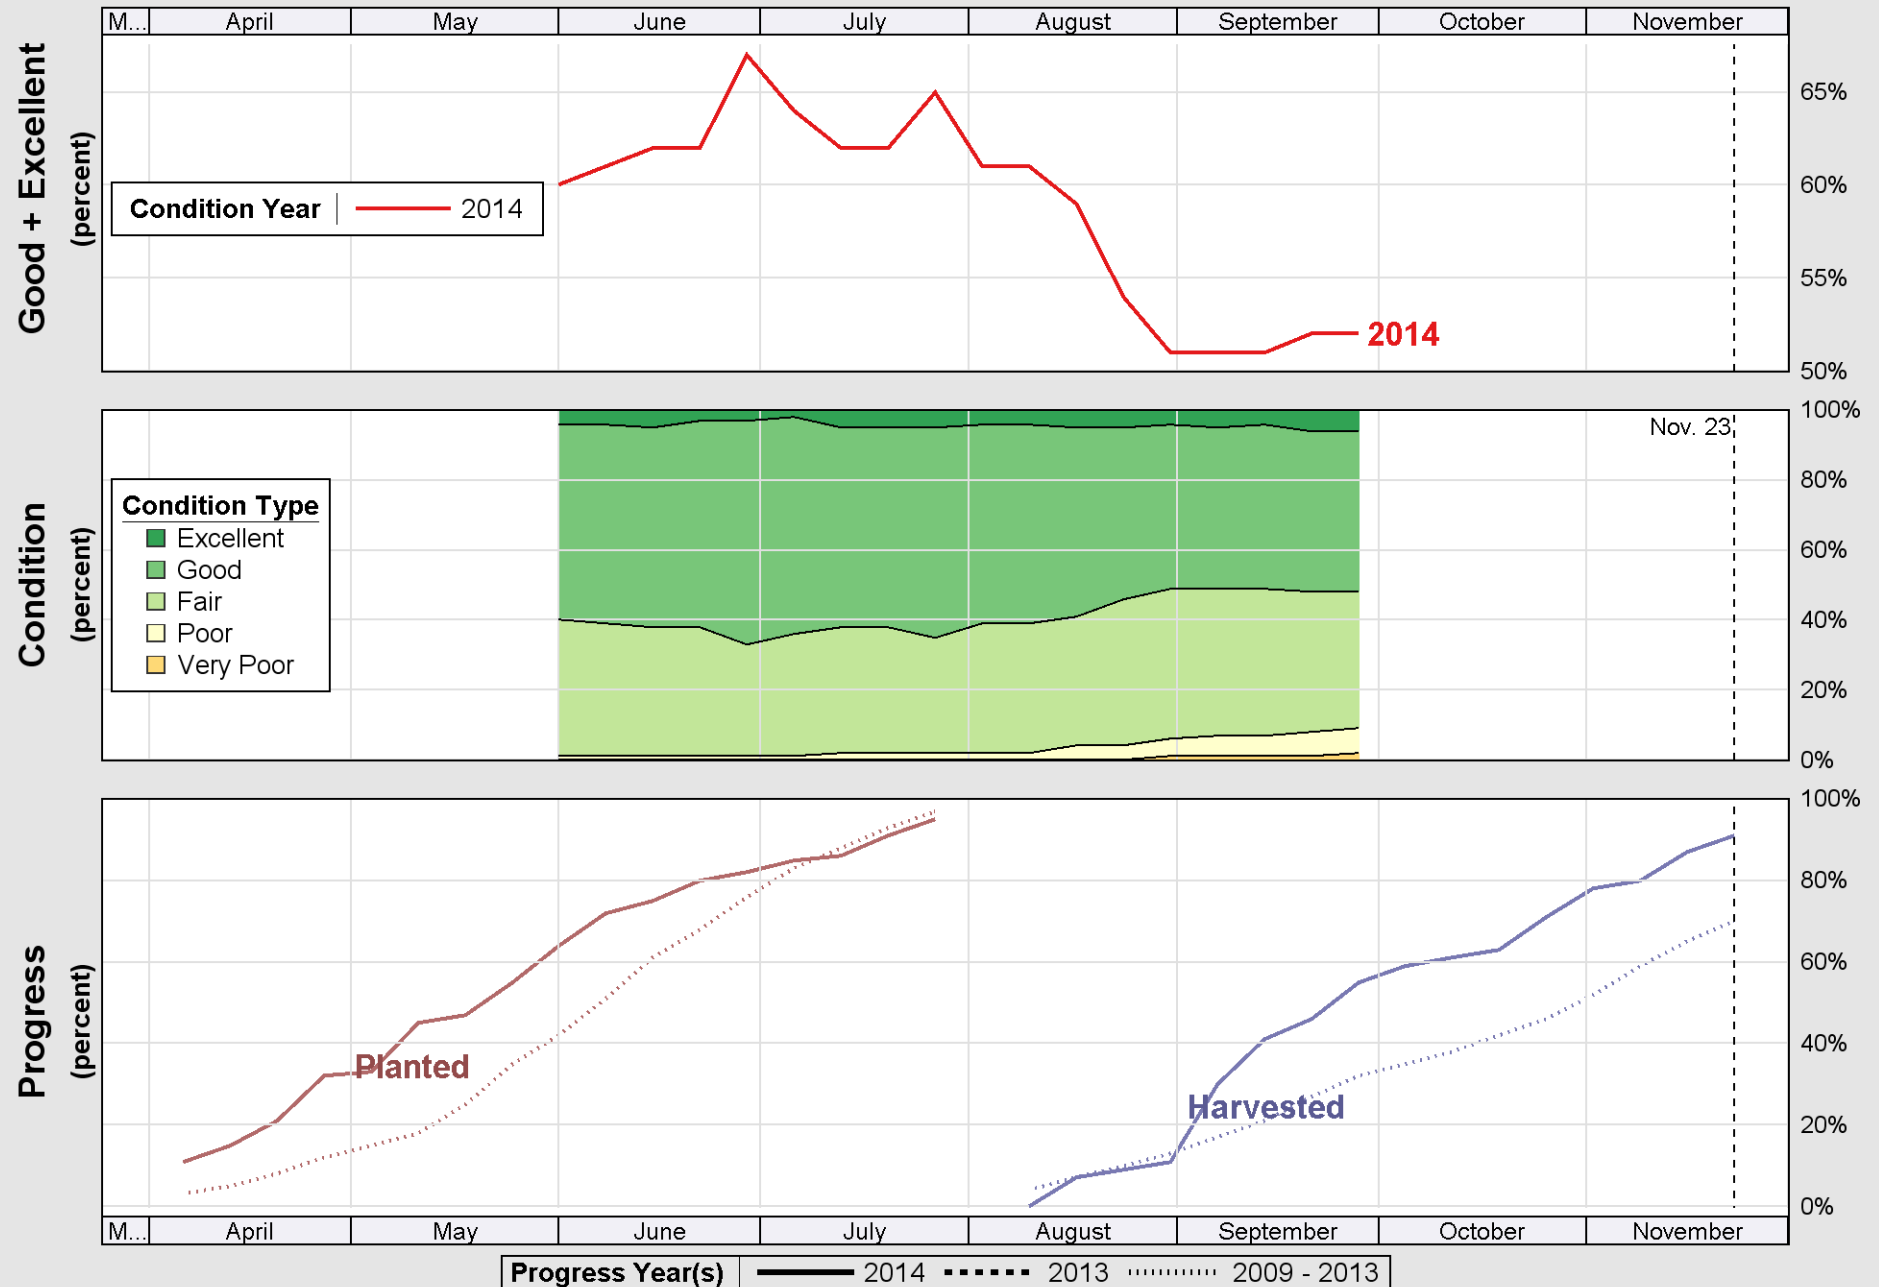

Source: National Agricultural Statistics Service (NASS), Crop Progress Report

Source: National Agricultural Statistics Service (NASS), Crop Progress Report

Crop Progress and Condition: Oats in Georgia , 2014

Source: National Agricultural Statistics Service (NASS), Crop Progress Report

Source: National Agricultural Statistics Service (NASS), Crop Progress Report

Source: National Agricultural Statistics Service (NASS), Crop Progress Report

Source: National Agricultural Statistics Service (NASS), Crop Progress Report

Source: National Agricultural Statistics Service (NASS), Crop Progress Report