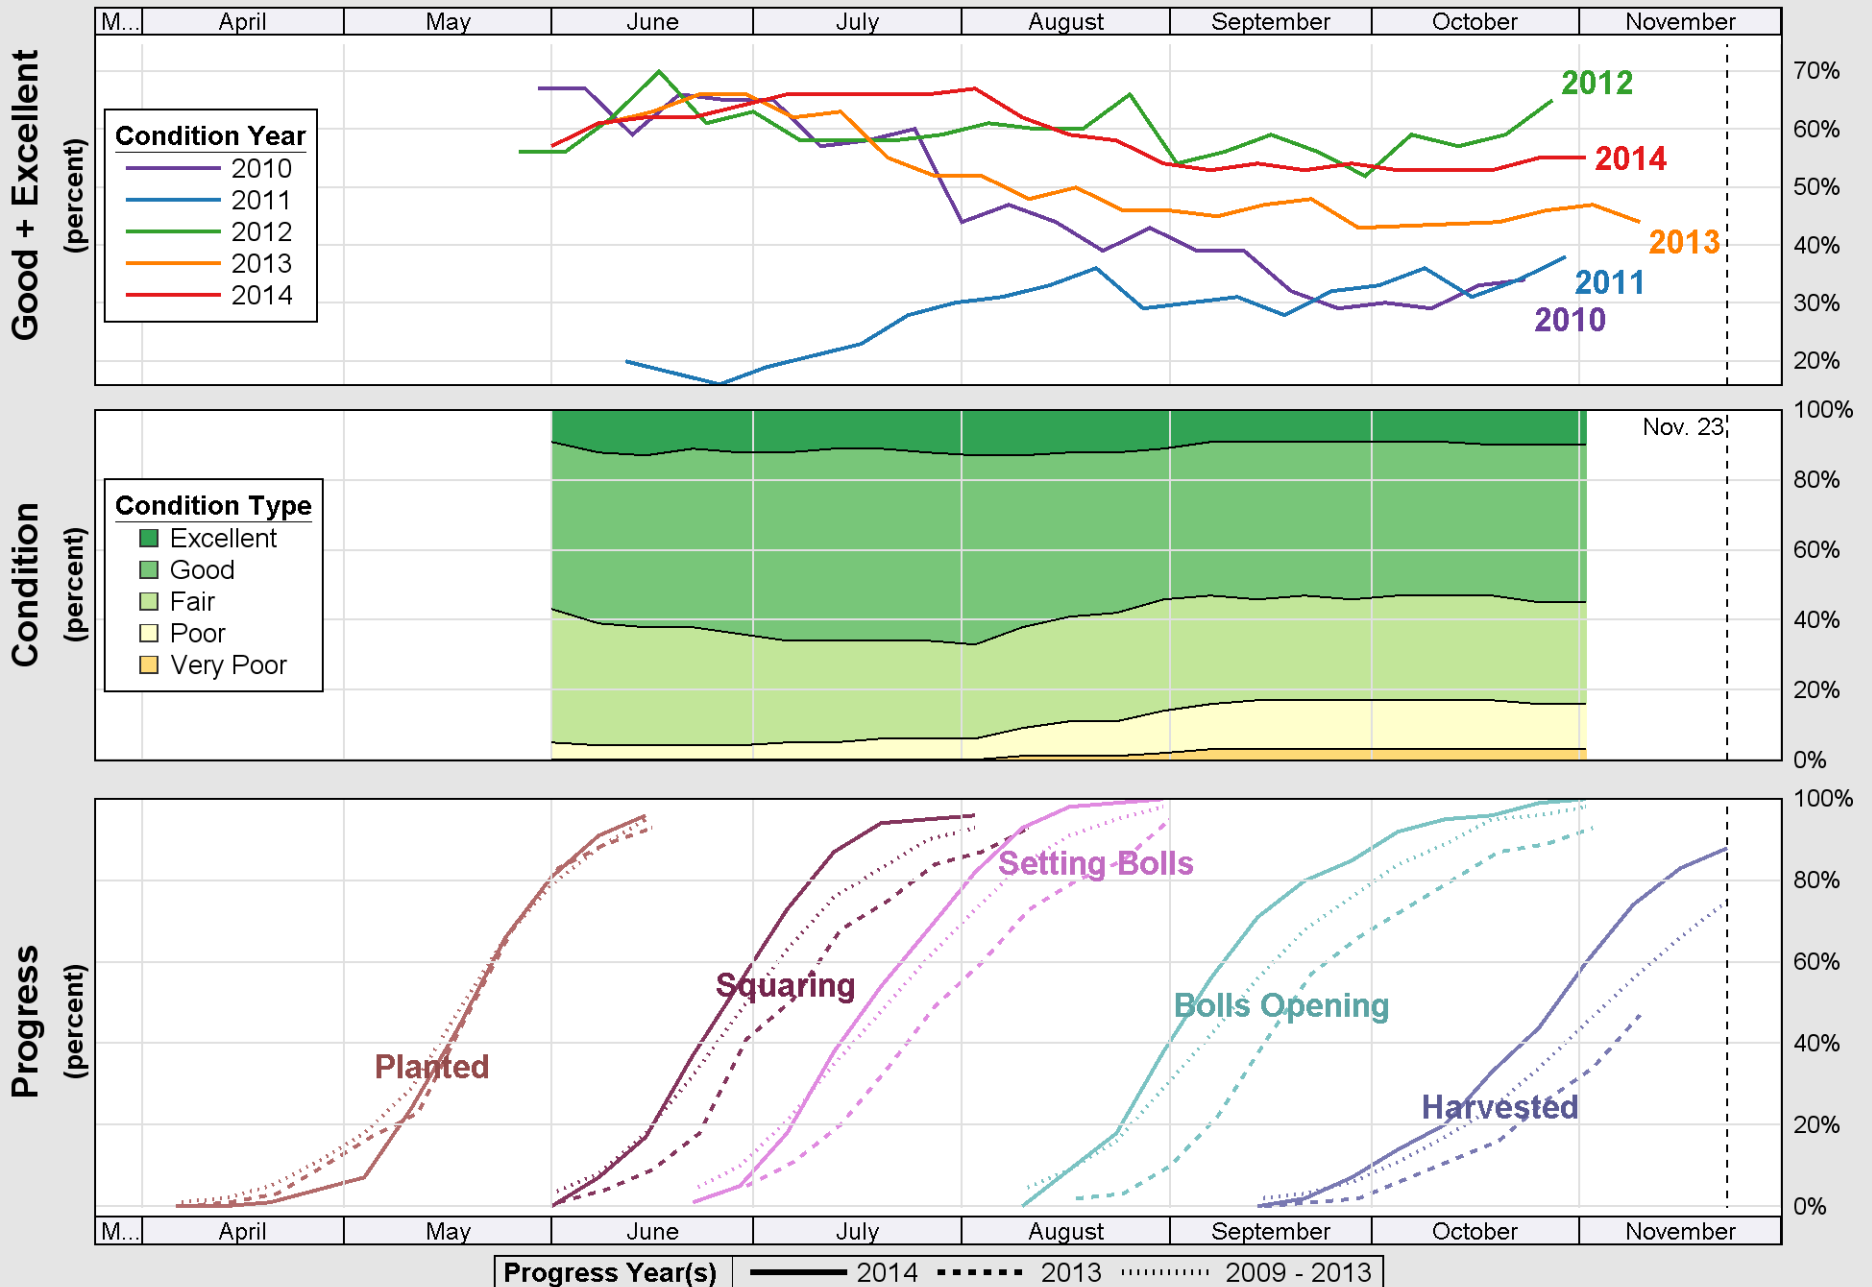

Source: National Agricultural Statistics Service (NASS), Crop Progress Report

Source: National Agricultural Statistics Service (NASS), Crop Progress Report

Crop Progress and Condition: Oats in Georgia , 2014

Source: National Agricultural Statistics Service (NASS), Crop Progress Report

Source: National Agricultural Statistics Service (NASS), Crop Progress Report

Source: National Agricultural Statistics Service (NASS), Crop Progress Report

Source: National Agricultural Statistics Service (NASS), Crop Progress Report

Source: National Agricultural Statistics Service (NASS), Crop Progress Report