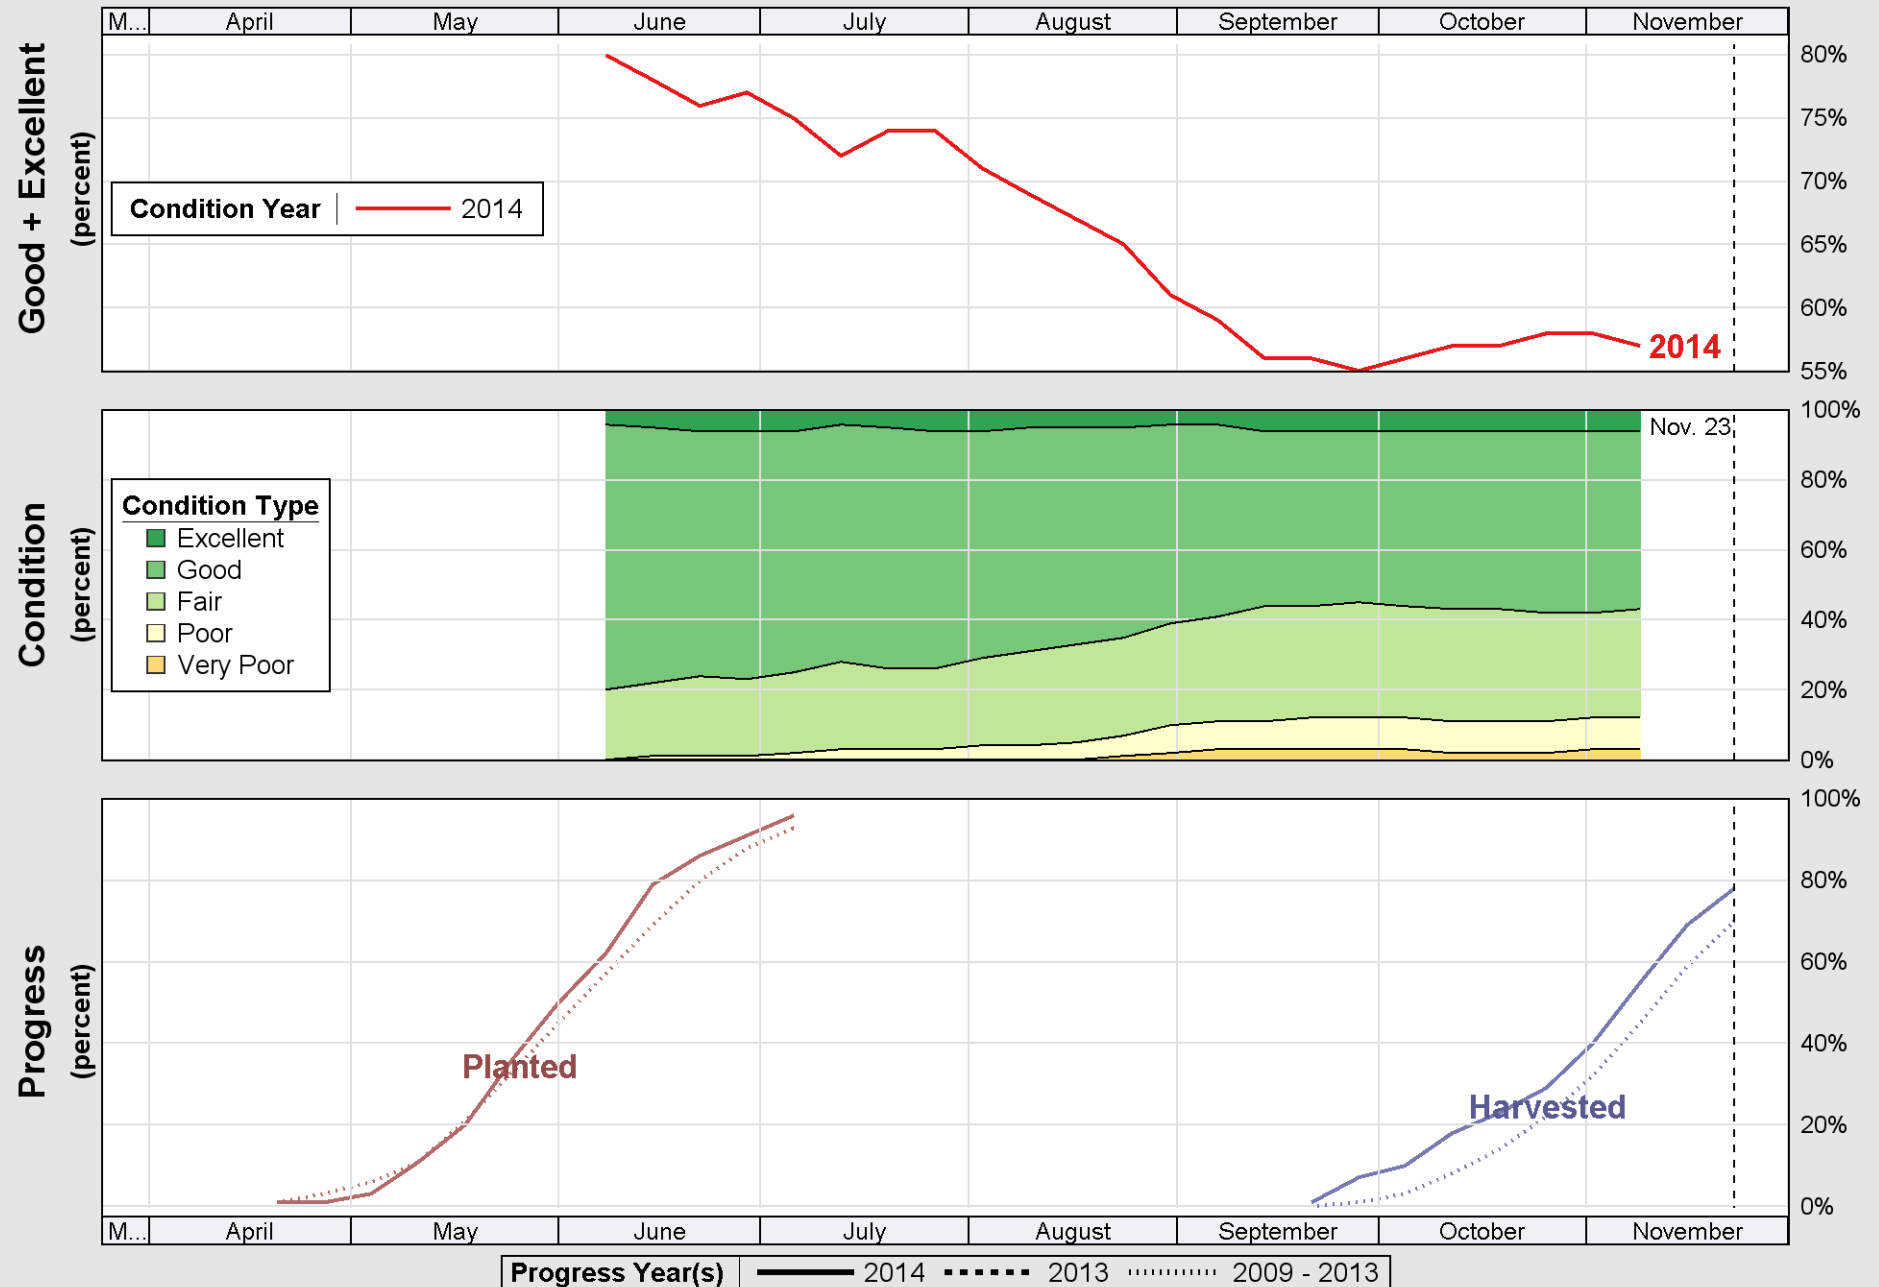

Source: National Agricultural Statistics Service (NASS), Crop Progress Report

Source: National Agricultural Statistics Service (NASS), Crop Progress Report

Crop Progress and Condition: Oats in Georgia , 2014

Source: National Agricultural Statistics Service (NASS), Crop Progress Report

Source: National Agricultural Statistics Service (NASS), Crop Progress Report

Source: National Agricultural Statistics Service (NASS), Crop Progress Report

Source: National Agricultural Statistics Service (NASS), Crop Progress Report

Source: National Agricultural Statistics Service (NASS), Crop Progress Report