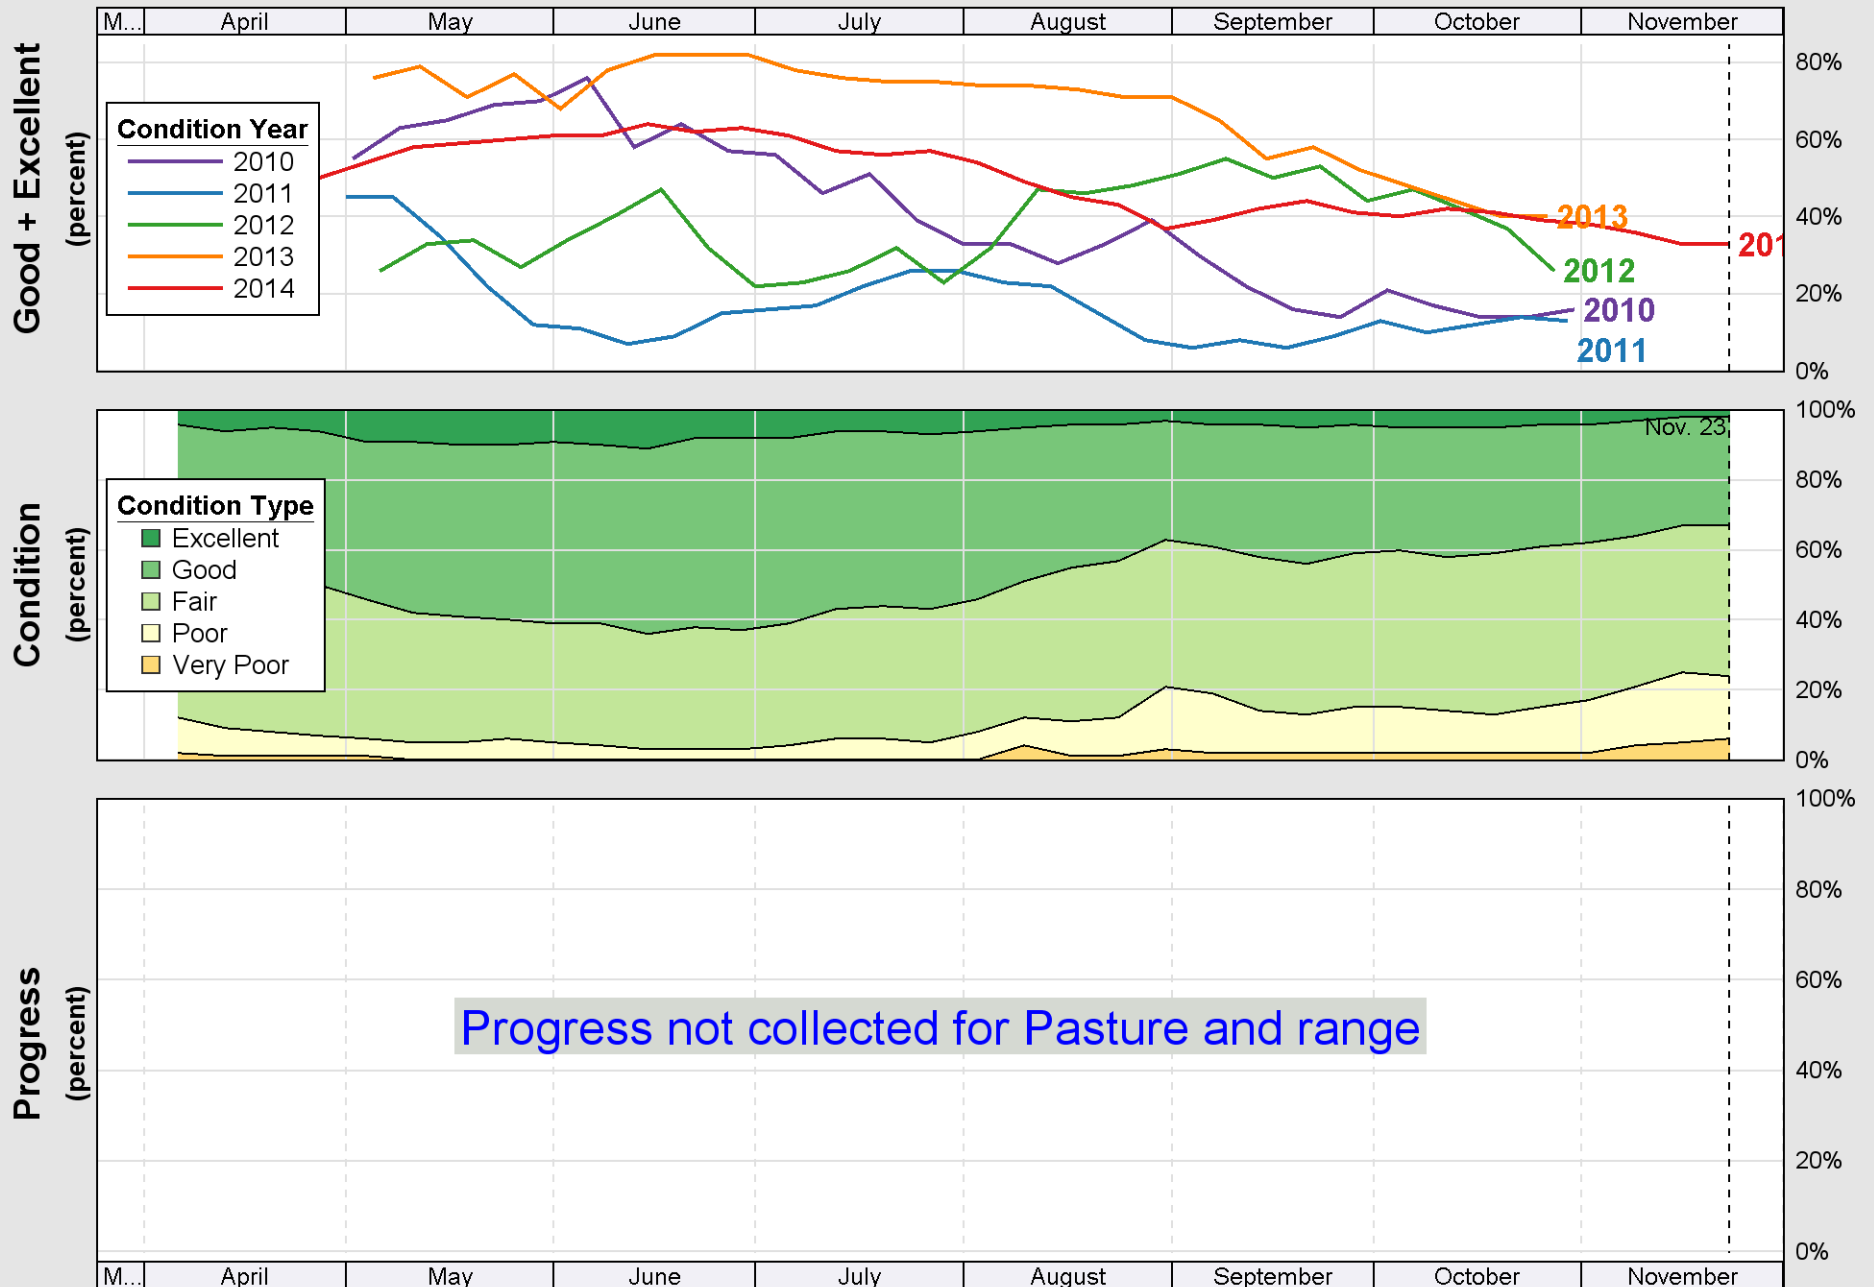

Source: National Agricultural Statistics Service (NASS), Crop Progress Report

Source: National Agricultural Statistics Service (NASS), Crop Progress Report

Crop Progress and Condition: Oats in Georgia , 2014

Source: National Agricultural Statistics Service (NASS), Crop Progress Report

Source: National Agricultural Statistics Service (NASS), Crop Progress Report

Source: National Agricultural Statistics Service (NASS), Crop Progress Report

Source: National Agricultural Statistics Service (NASS), Crop Progress Report

Source: National Agricultural Statistics Service (NASS), Crop Progress Report