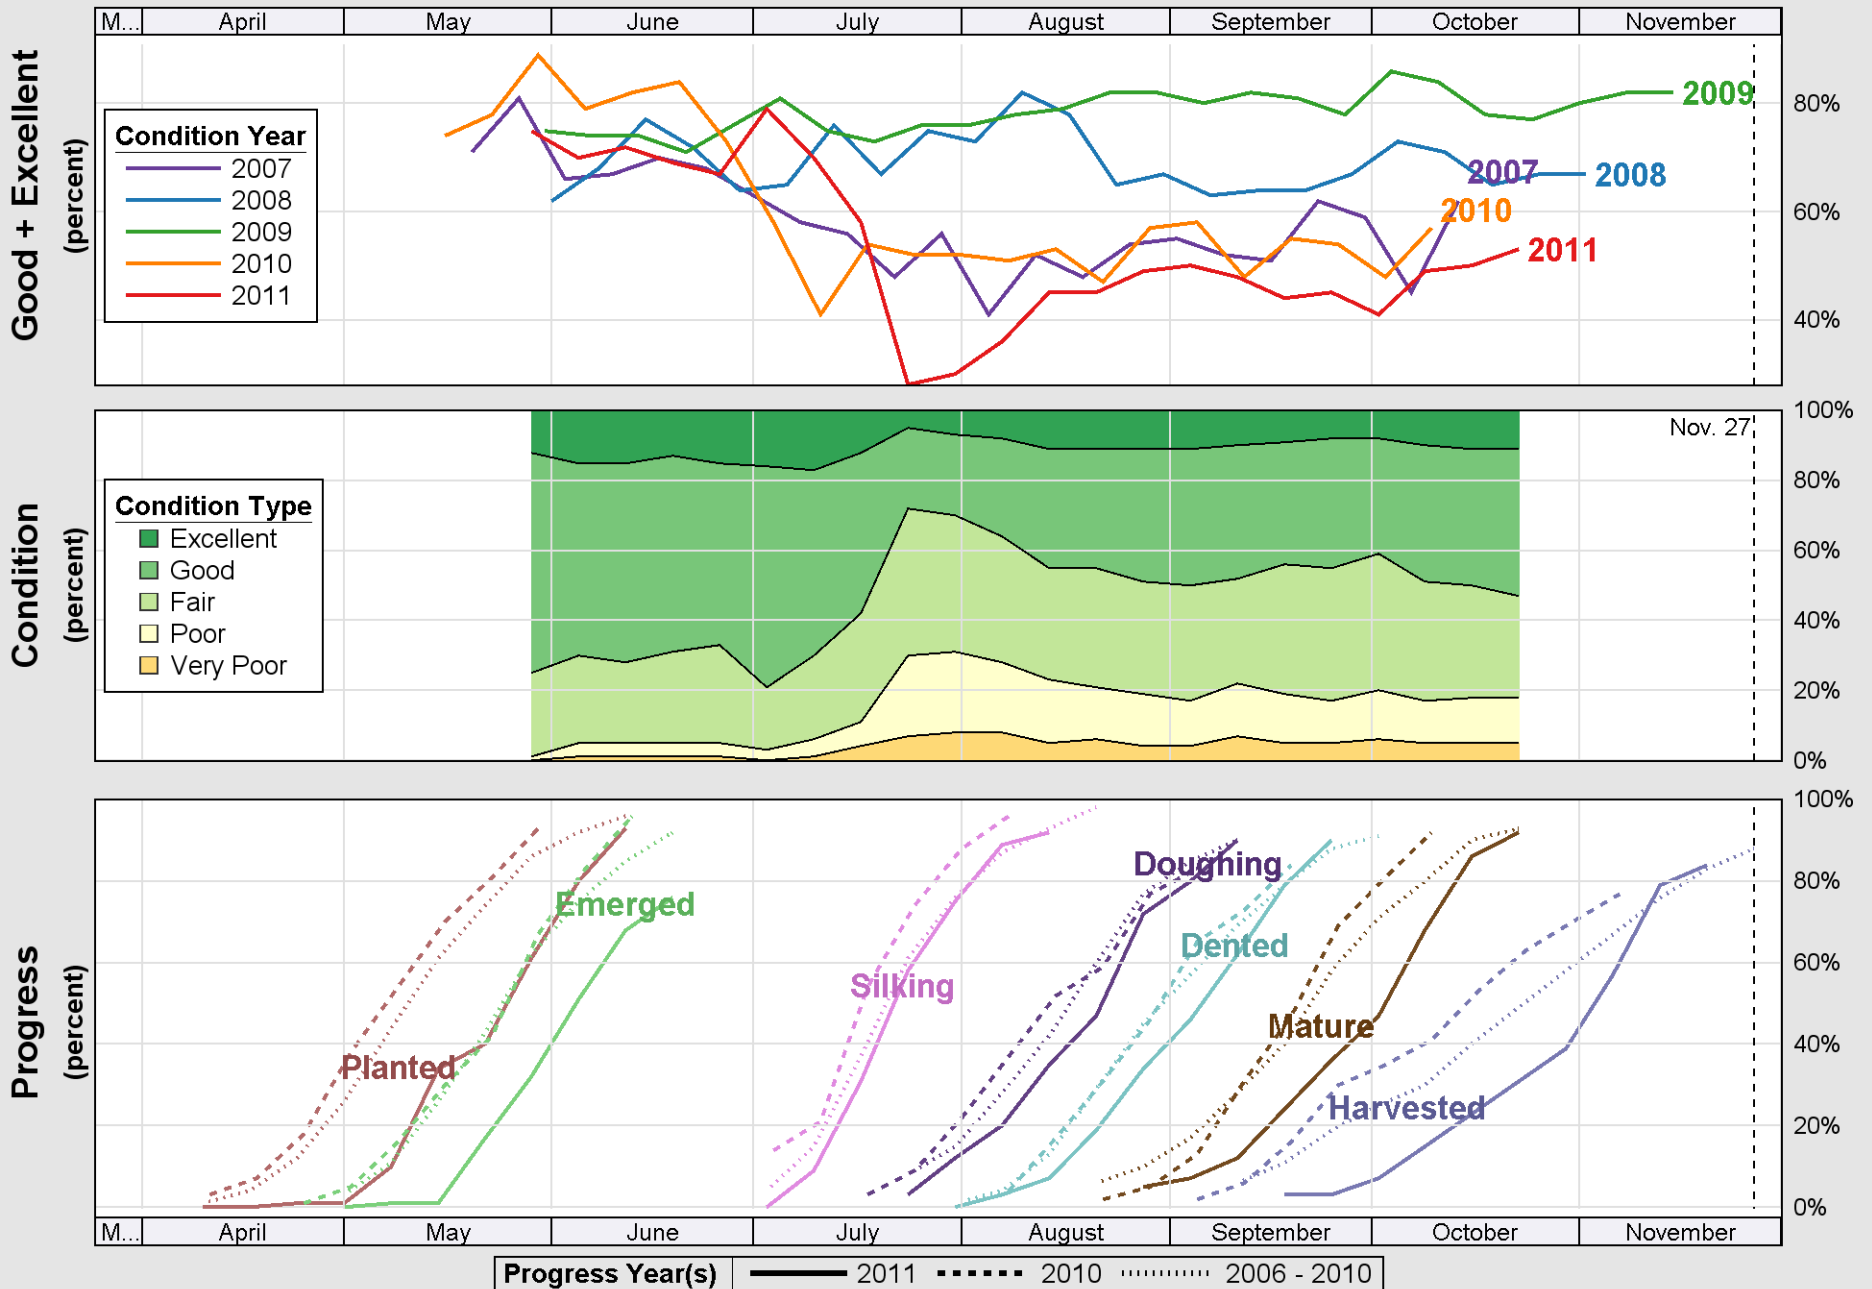

# Crop Progress and Condition: Corn in Pennsylvania, 2011

Source: National Agricultural Statistics Service (NASS), Crop Progress Report

Source: National Agricultural Statistics Service (NASS), Crop Progress Report