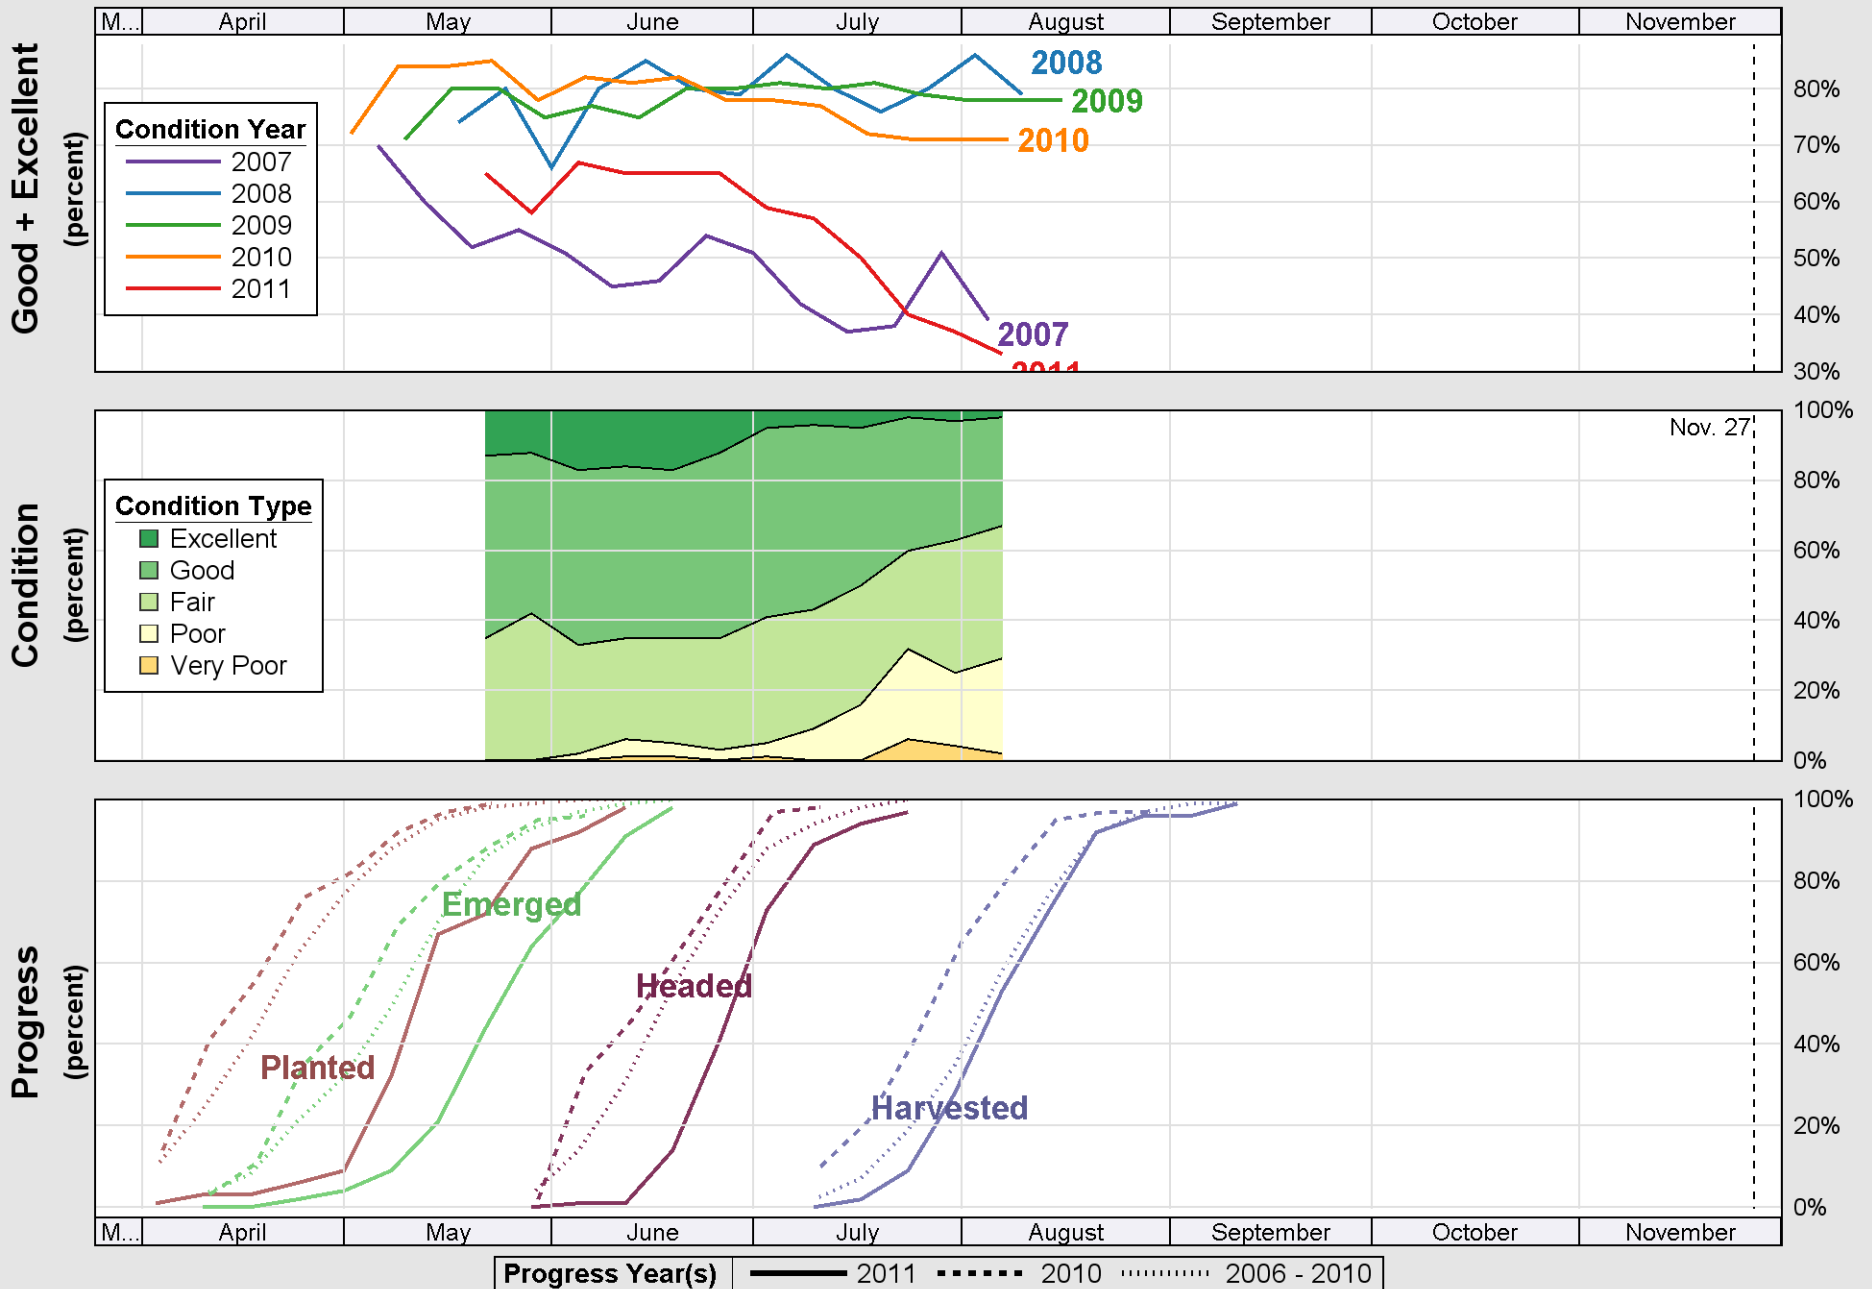

# Crop Progress and Condition: Corn in Pennsylvania, 2011

Source: National Agricultural Statistics Service (NASS), Crop Progress Report

Source: National Agricultural Statistics Service (NASS), Crop Progress Report