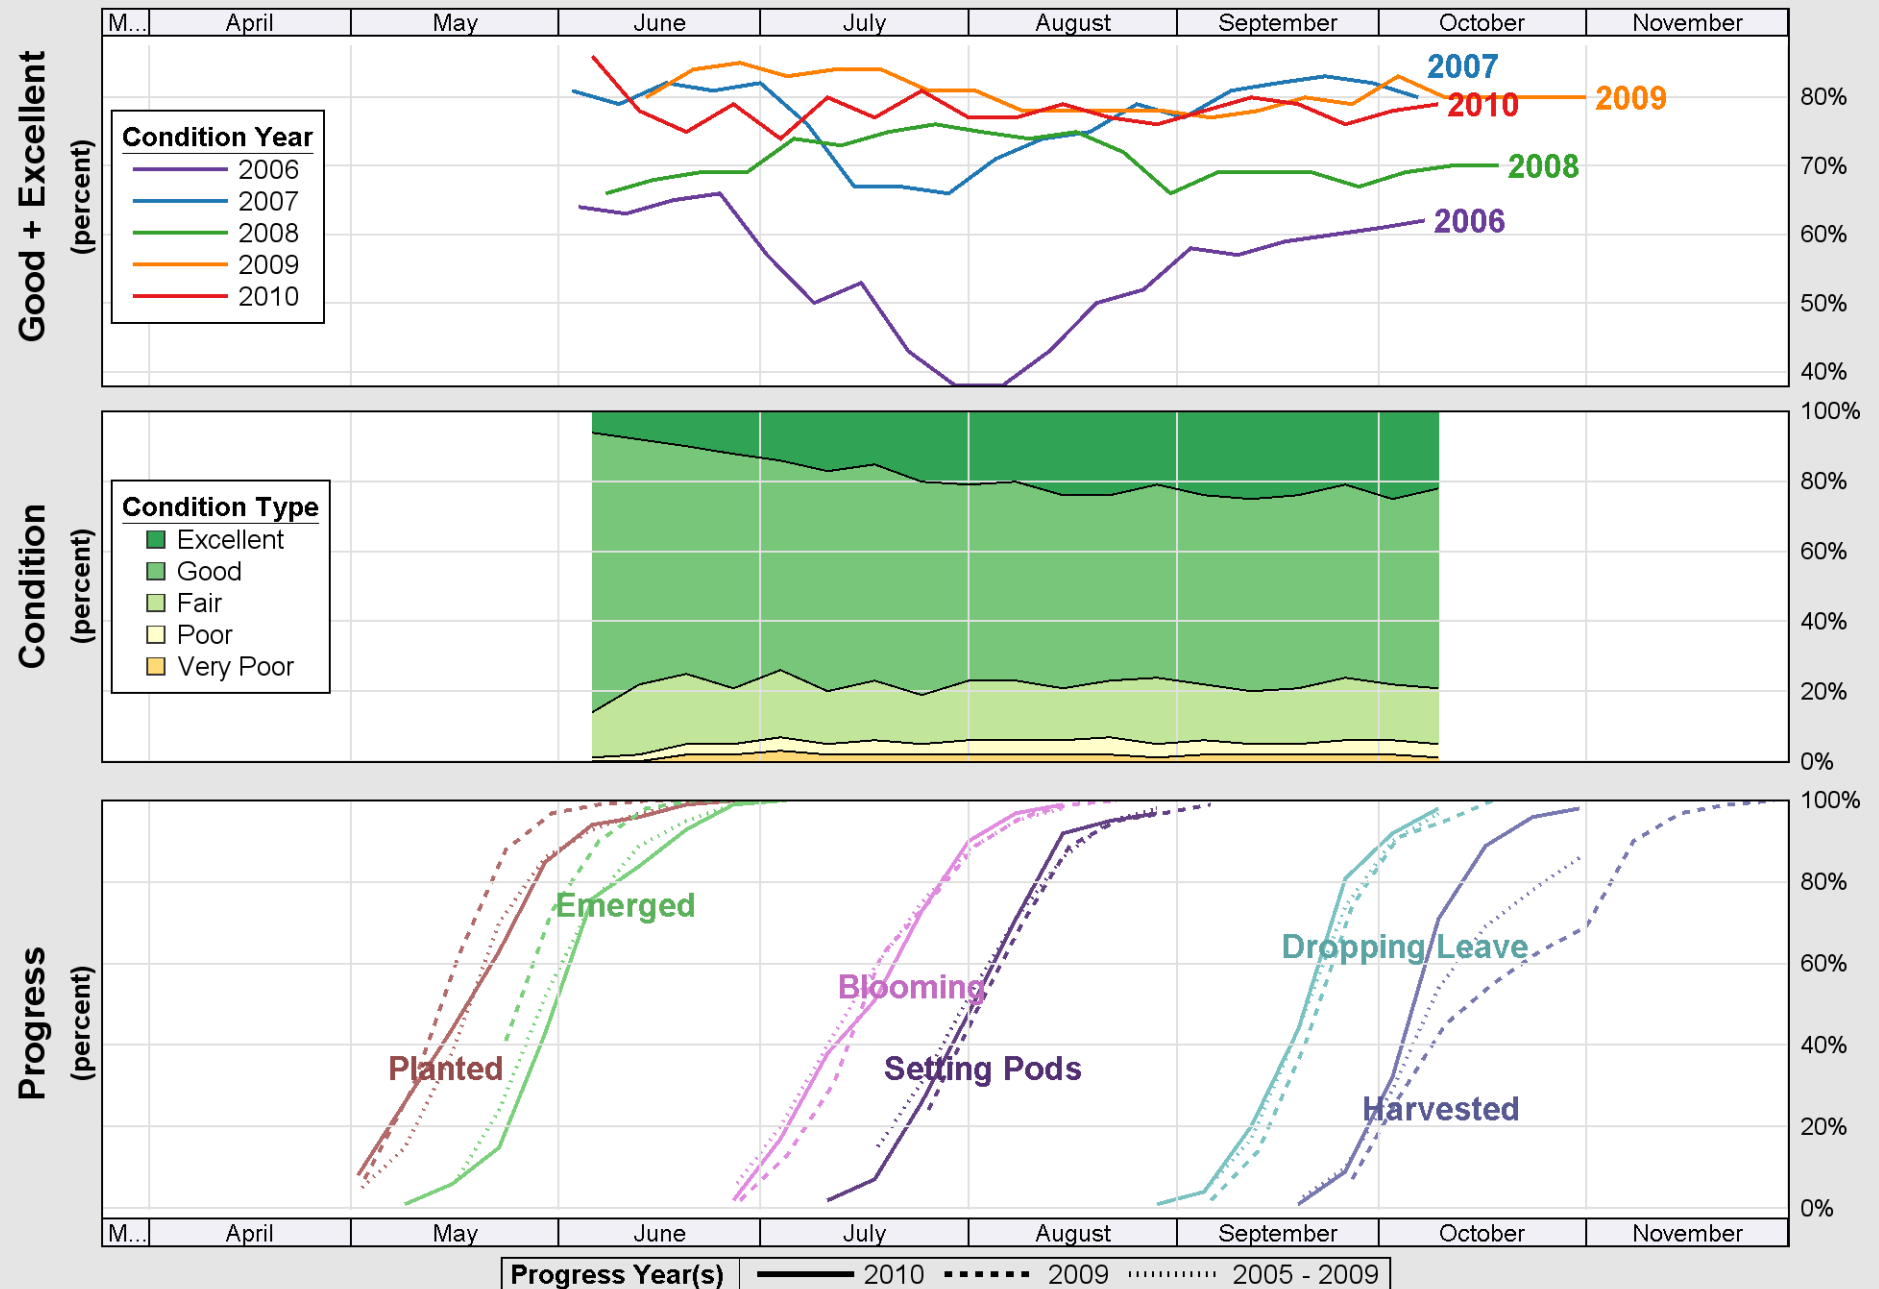

Source: National Agricultural Statistics Service (NASS), Crop Progress Report

Source: National Agricultural Statistics Service (NASS), Crop Progress Report

# Crop Progress and Condition: Sorghum in Nebraska , 2010

Source: National Agricultural Statistics Service (NASS), Crop Progress Report

Source: National Agricultural Statistics Service (NASS), Crop Progress Report

Source: National Agricultural Statistics Service (NASS), Crop Progress Report