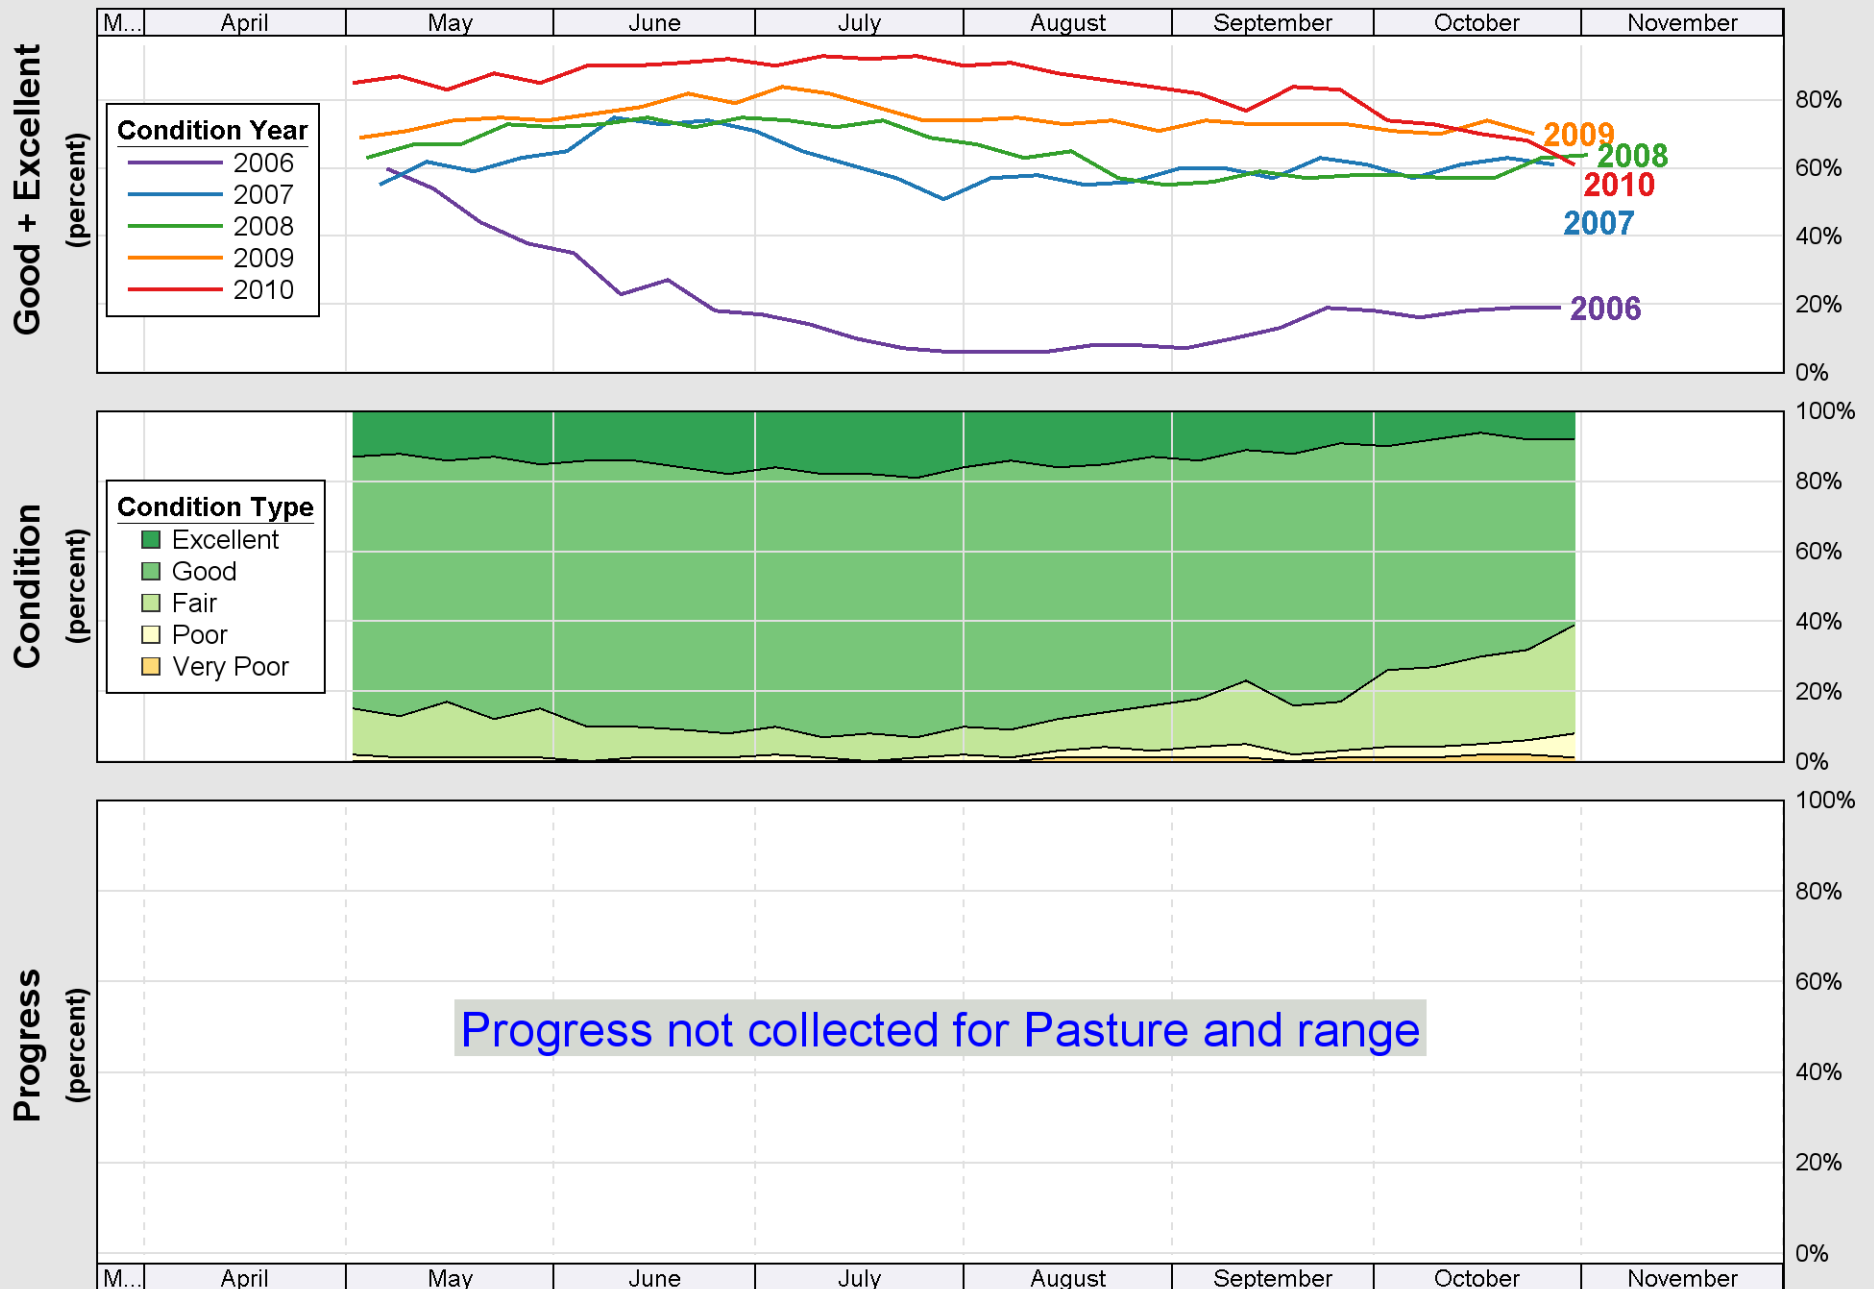

Source: National Agricultural Statistics Service (NASS), Crop Progress Report

Source: National Agricultural Statistics Service (NASS), Crop Progress Report

# Crop Progress and Condition: Sorghum in Nebraska , 2010

Source: National Agricultural Statistics Service (NASS), Crop Progress Report

Source: National Agricultural Statistics Service (NASS), Crop Progress Report

Source: National Agricultural Statistics Service (NASS), Crop Progress Report