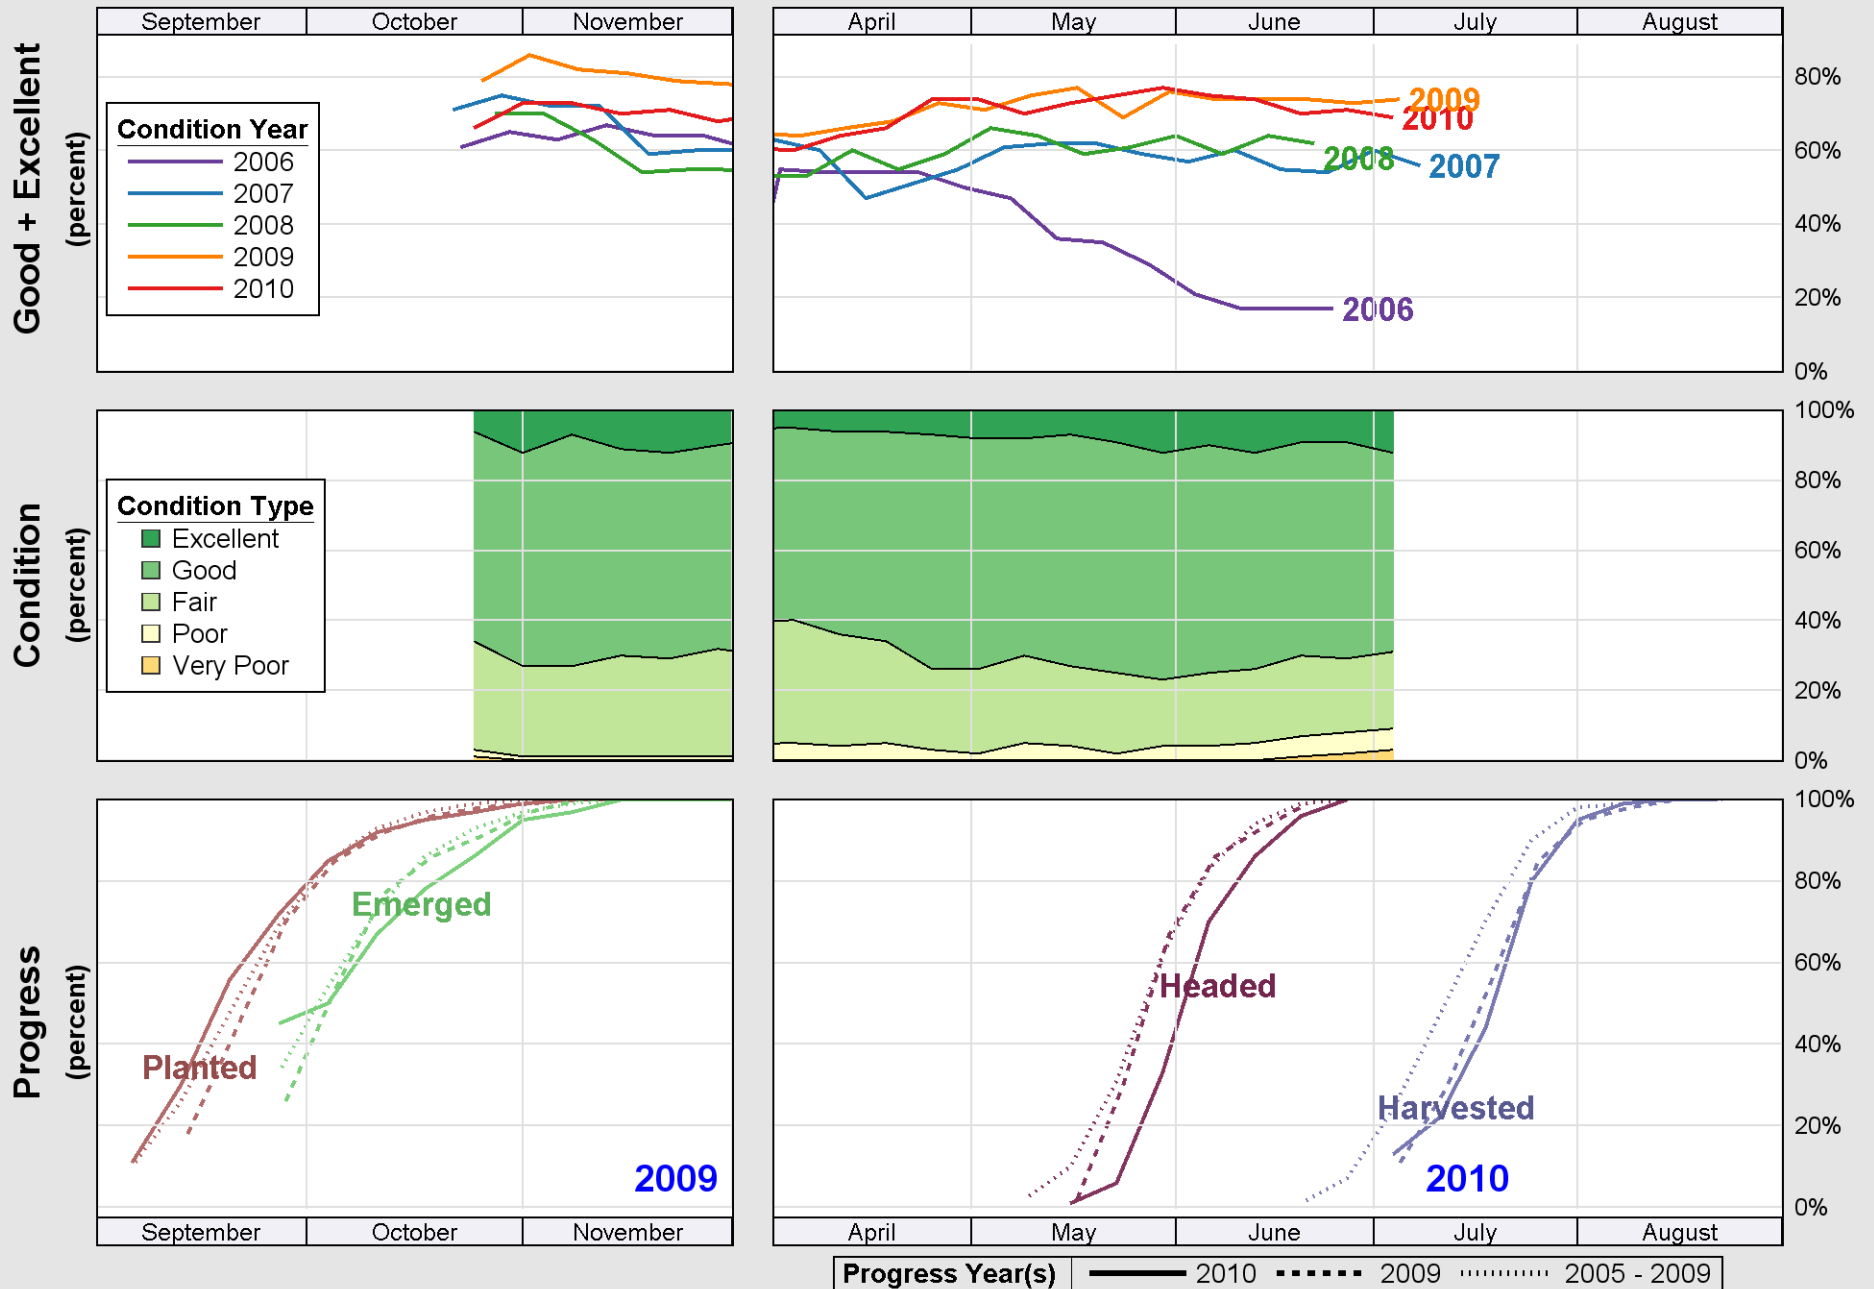

Source: National Agricultural Statistics Service (NASS), Crop Progress Report

Source: National Agricultural Statistics Service (NASS), Crop Progress Report

# Crop Progress and Condition: Sorghum in Nebraska , 2010

Source: National Agricultural Statistics Service (NASS), Crop Progress Report

Source: National Agricultural Statistics Service (NASS), Crop Progress Report

Source: National Agricultural Statistics Service (NASS), Crop Progress Report