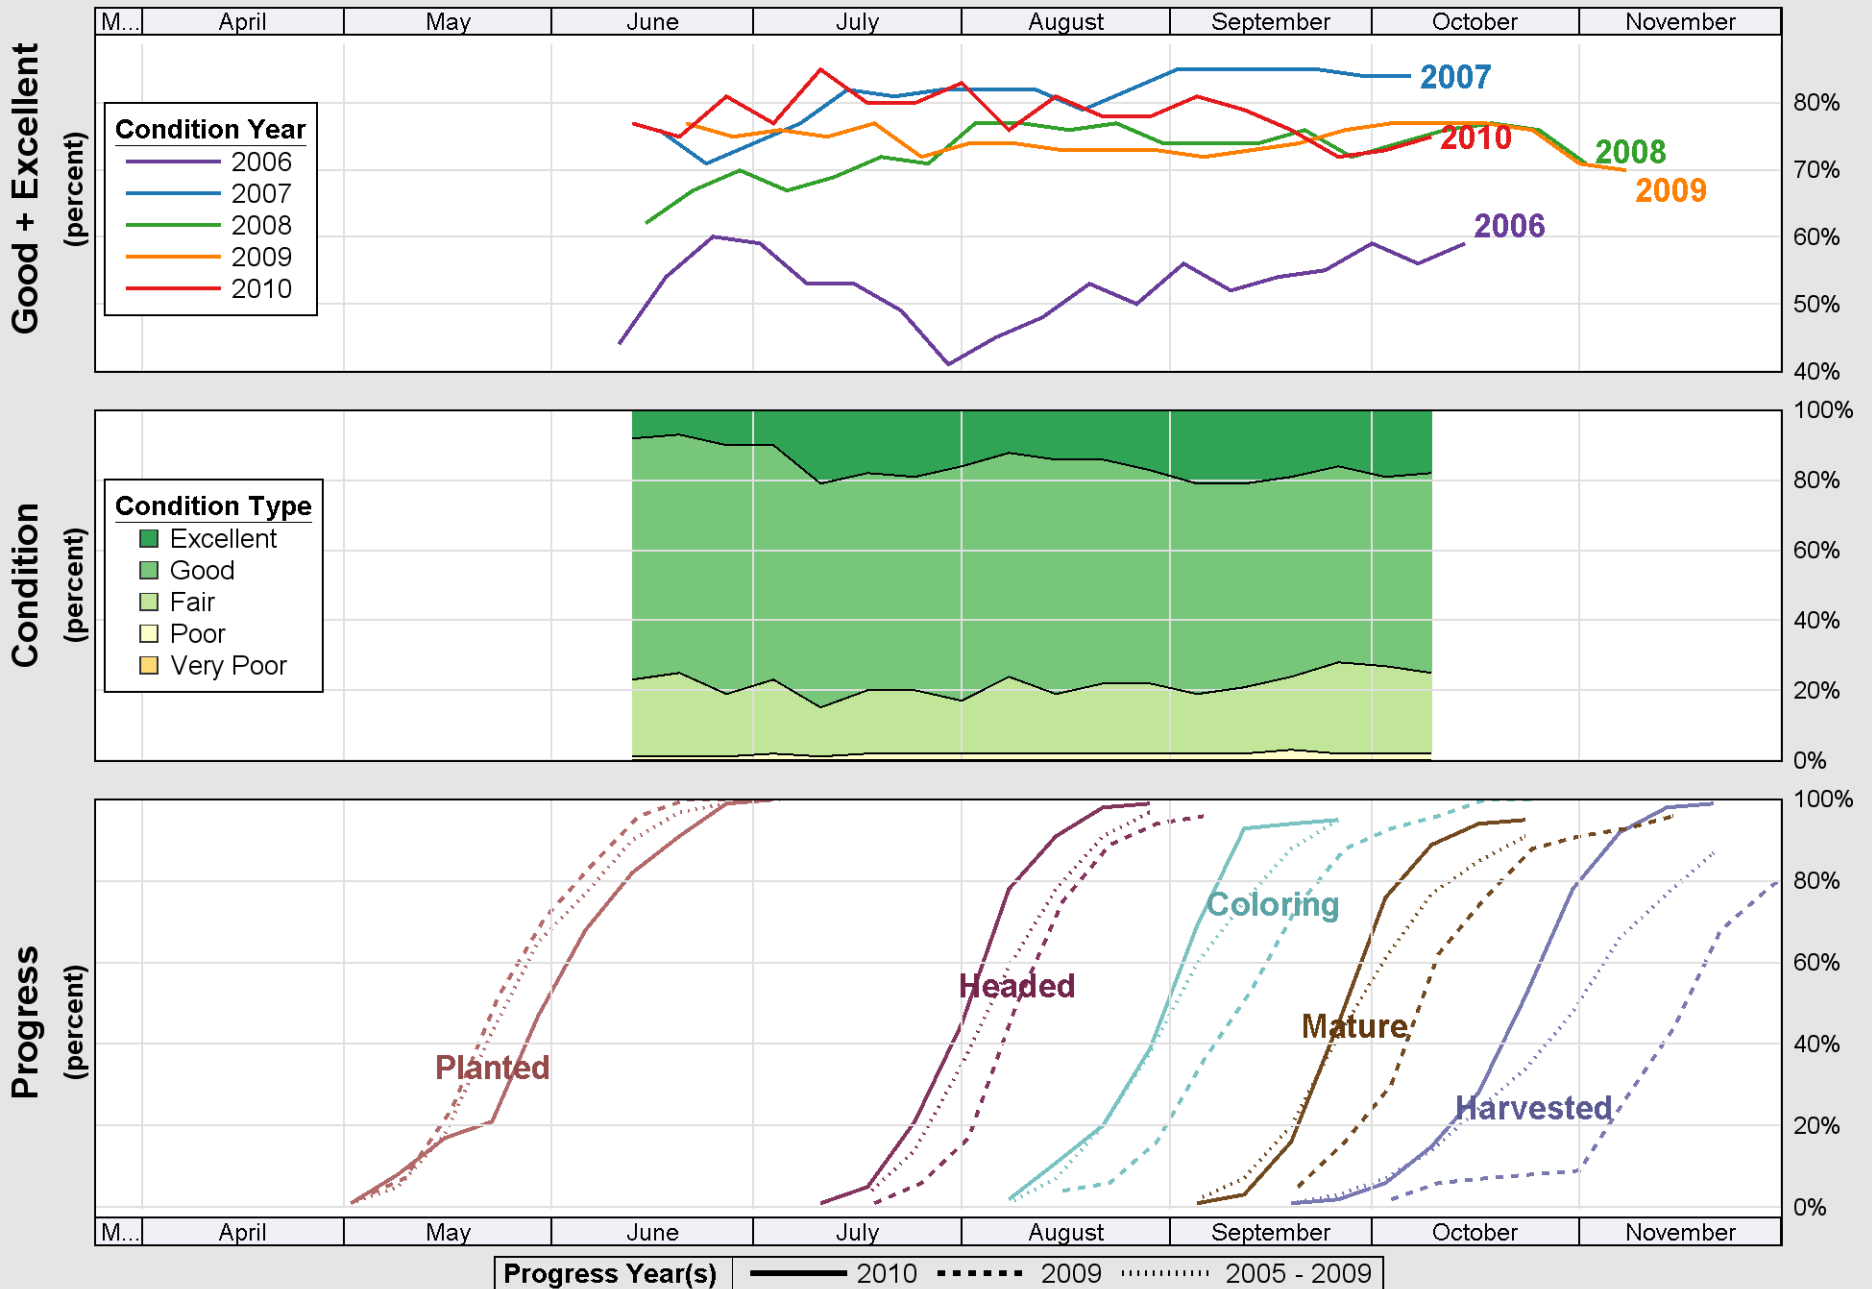

Source: National Agricultural Statistics Service (NASS), Crop Progress Report

Source: National Agricultural Statistics Service (NASS), Crop Progress Report

# Crop Progress and Condition: Sorghum in Nebraska , 2010

Source: National Agricultural Statistics Service (NASS), Crop Progress Report

Source: National Agricultural Statistics Service (NASS), Crop Progress Report

Source: National Agricultural Statistics Service (NASS), Crop Progress Report