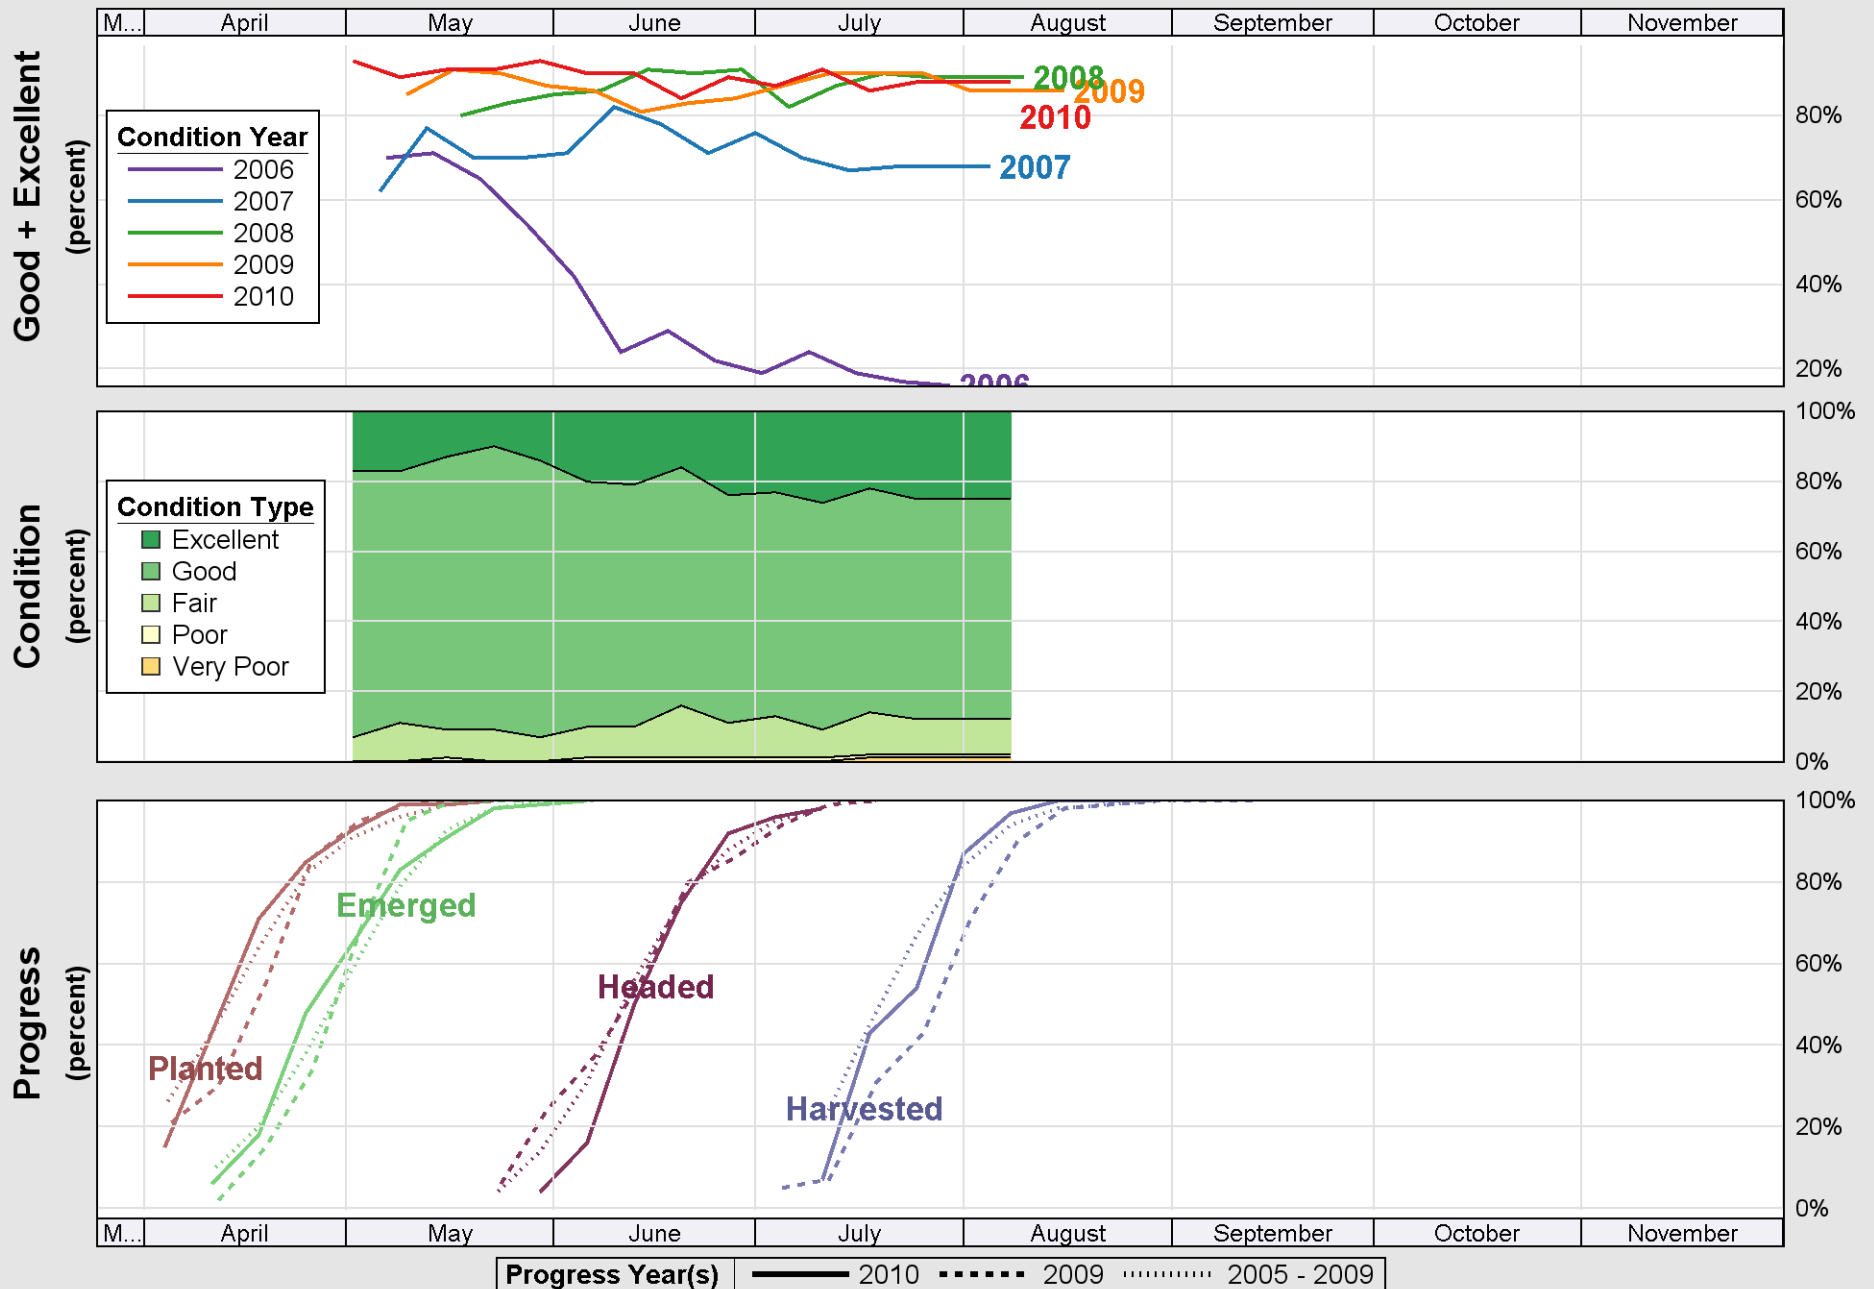

Source: National Agricultural Statistics Service (NASS), Crop Progress Report

Source: National Agricultural Statistics Service (NASS), Crop Progress Report

# Crop Progress and Condition: Sorghum in Nebraska , 2010

Source: National Agricultural Statistics Service (NASS), Crop Progress Report

Source: National Agricultural Statistics Service (NASS), Crop Progress Report

Source: National Agricultural Statistics Service (NASS), Crop Progress Report