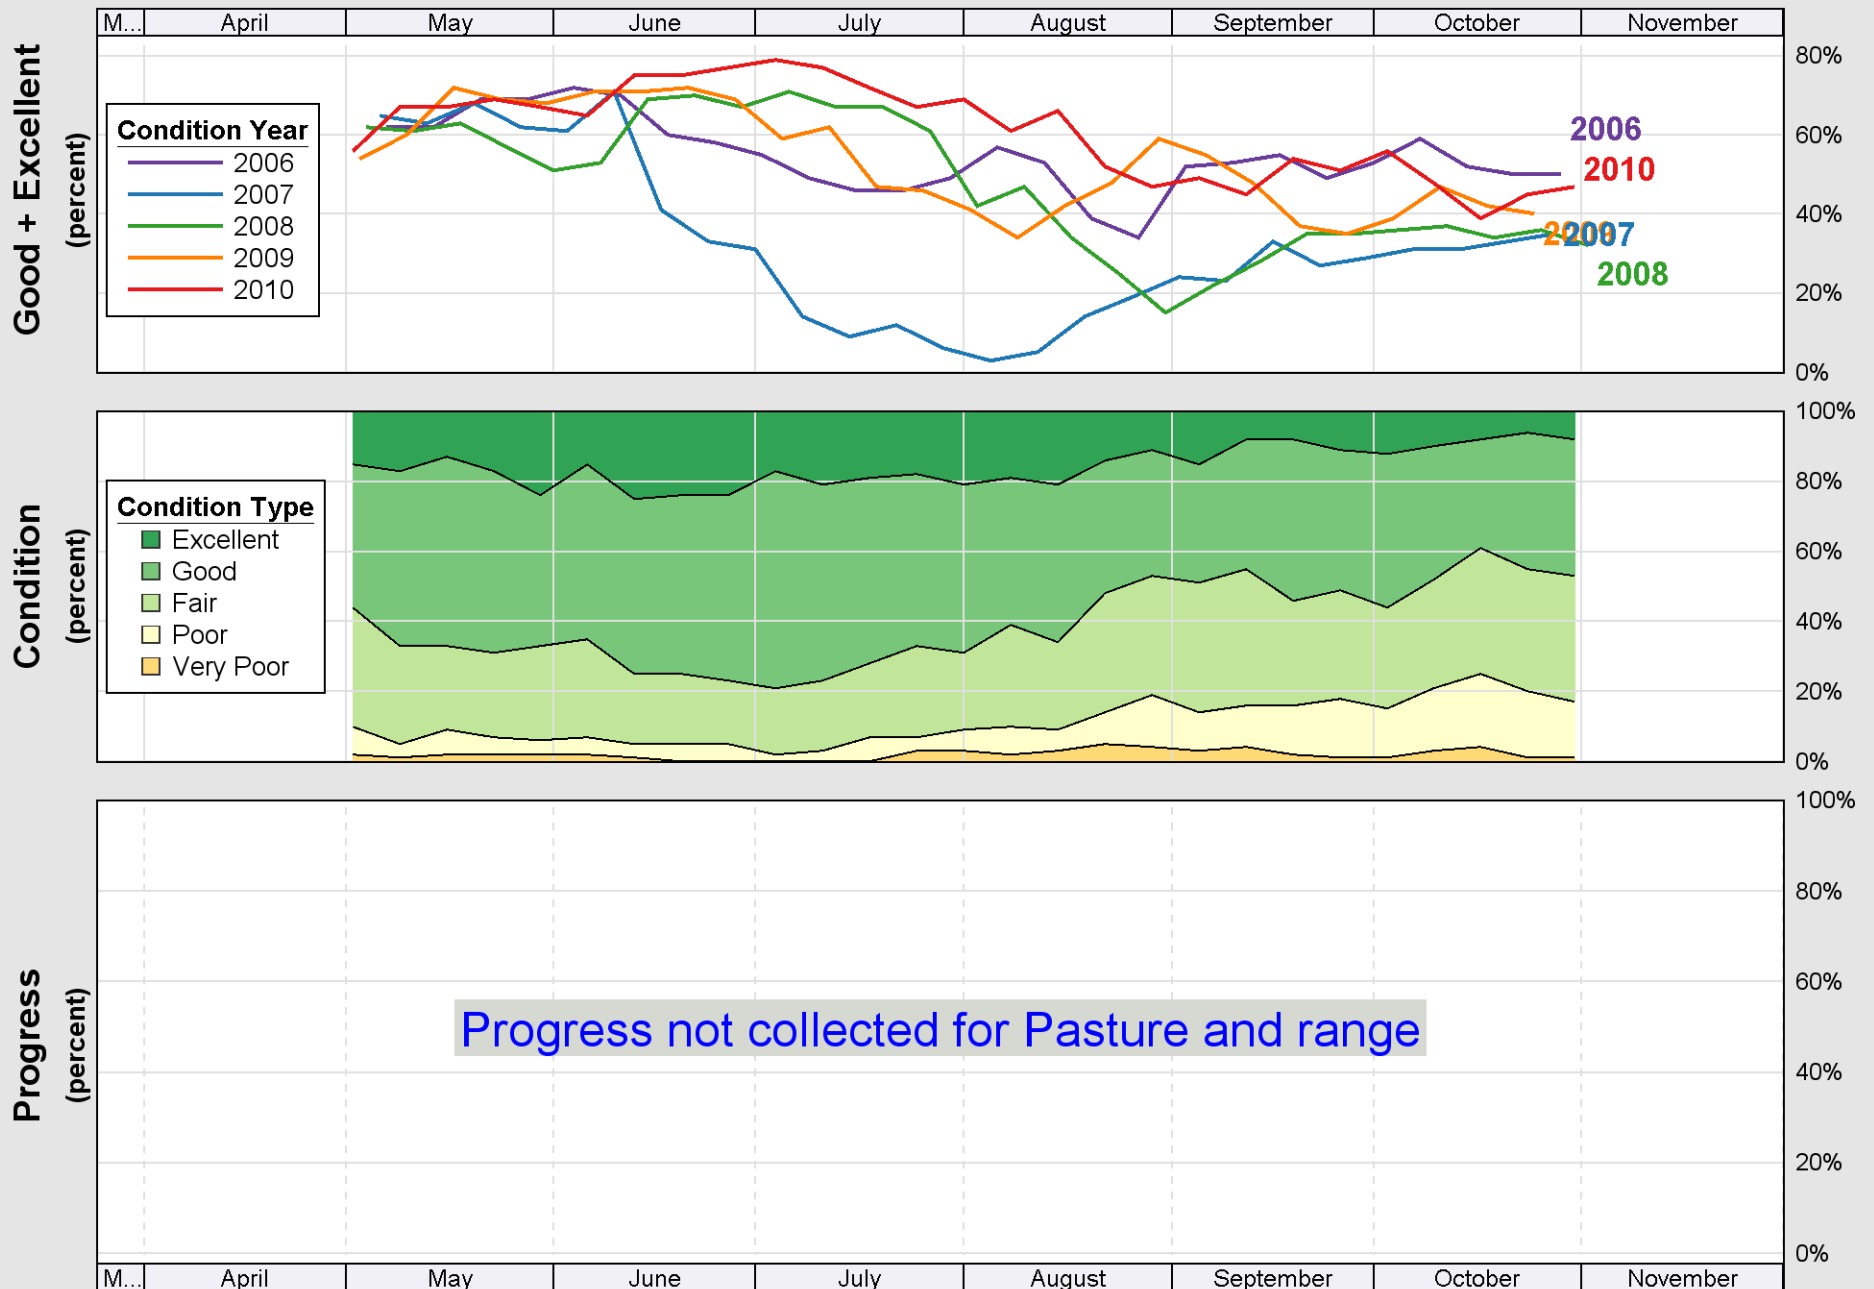

Crop Progress and Condition: Corn in Michigan , 2010

Source: National Agricultural Statistics Service (NASS), Crop Progress Report

Source: National Agricultural Statistics Service (NASS), Crop Progress Report

Source: National Agricultural Statistics Service (NASS), Crop Progress Report