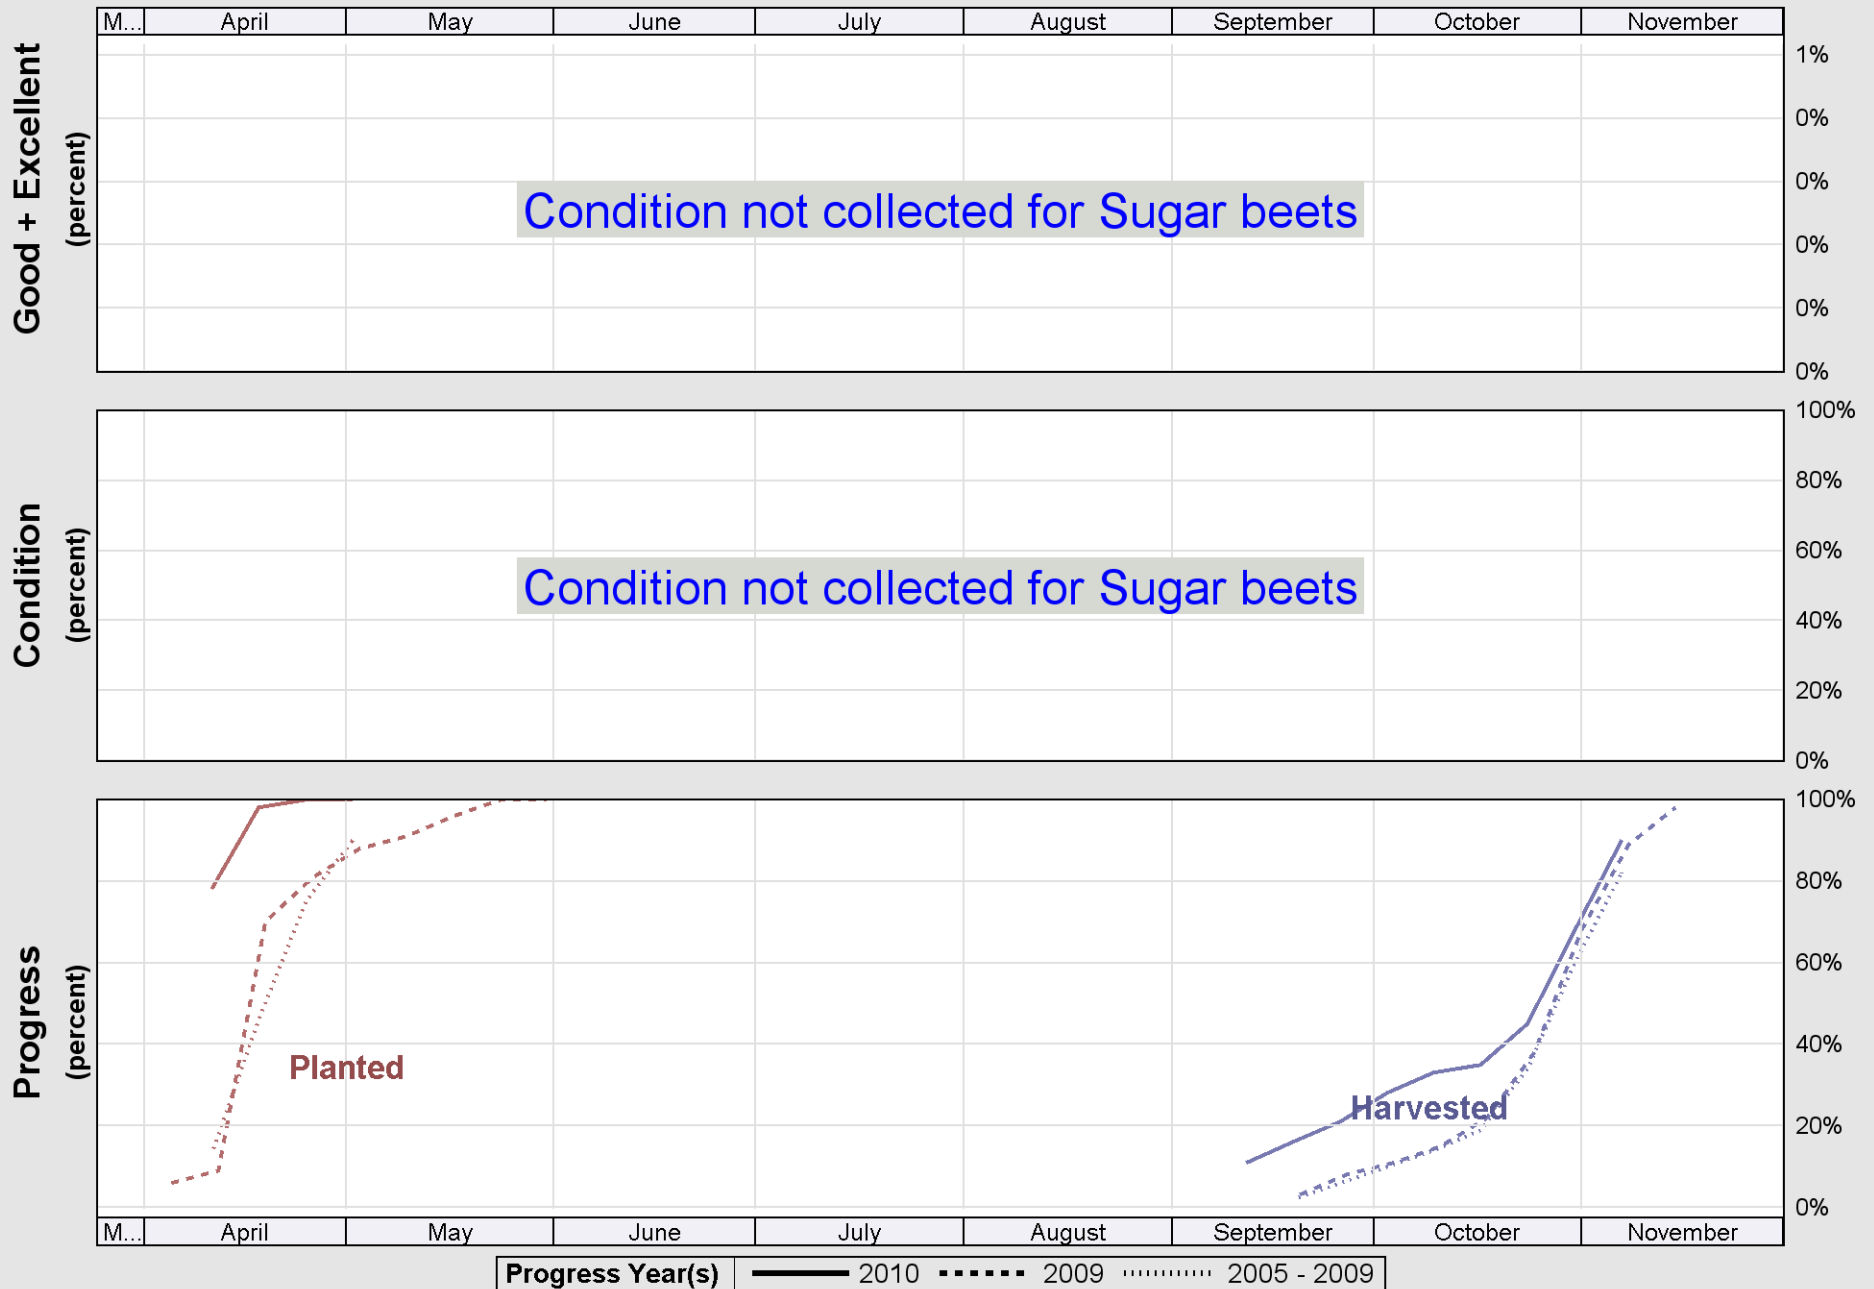

Crop Progress and Condition: Corn in Michigan , 2010

Source: National Agricultural Statistics Service (NASS), Crop Progress Report

Source: National Agricultural Statistics Service (NASS), Crop Progress Report

Source: National Agricultural Statistics Service (NASS), Crop Progress Report