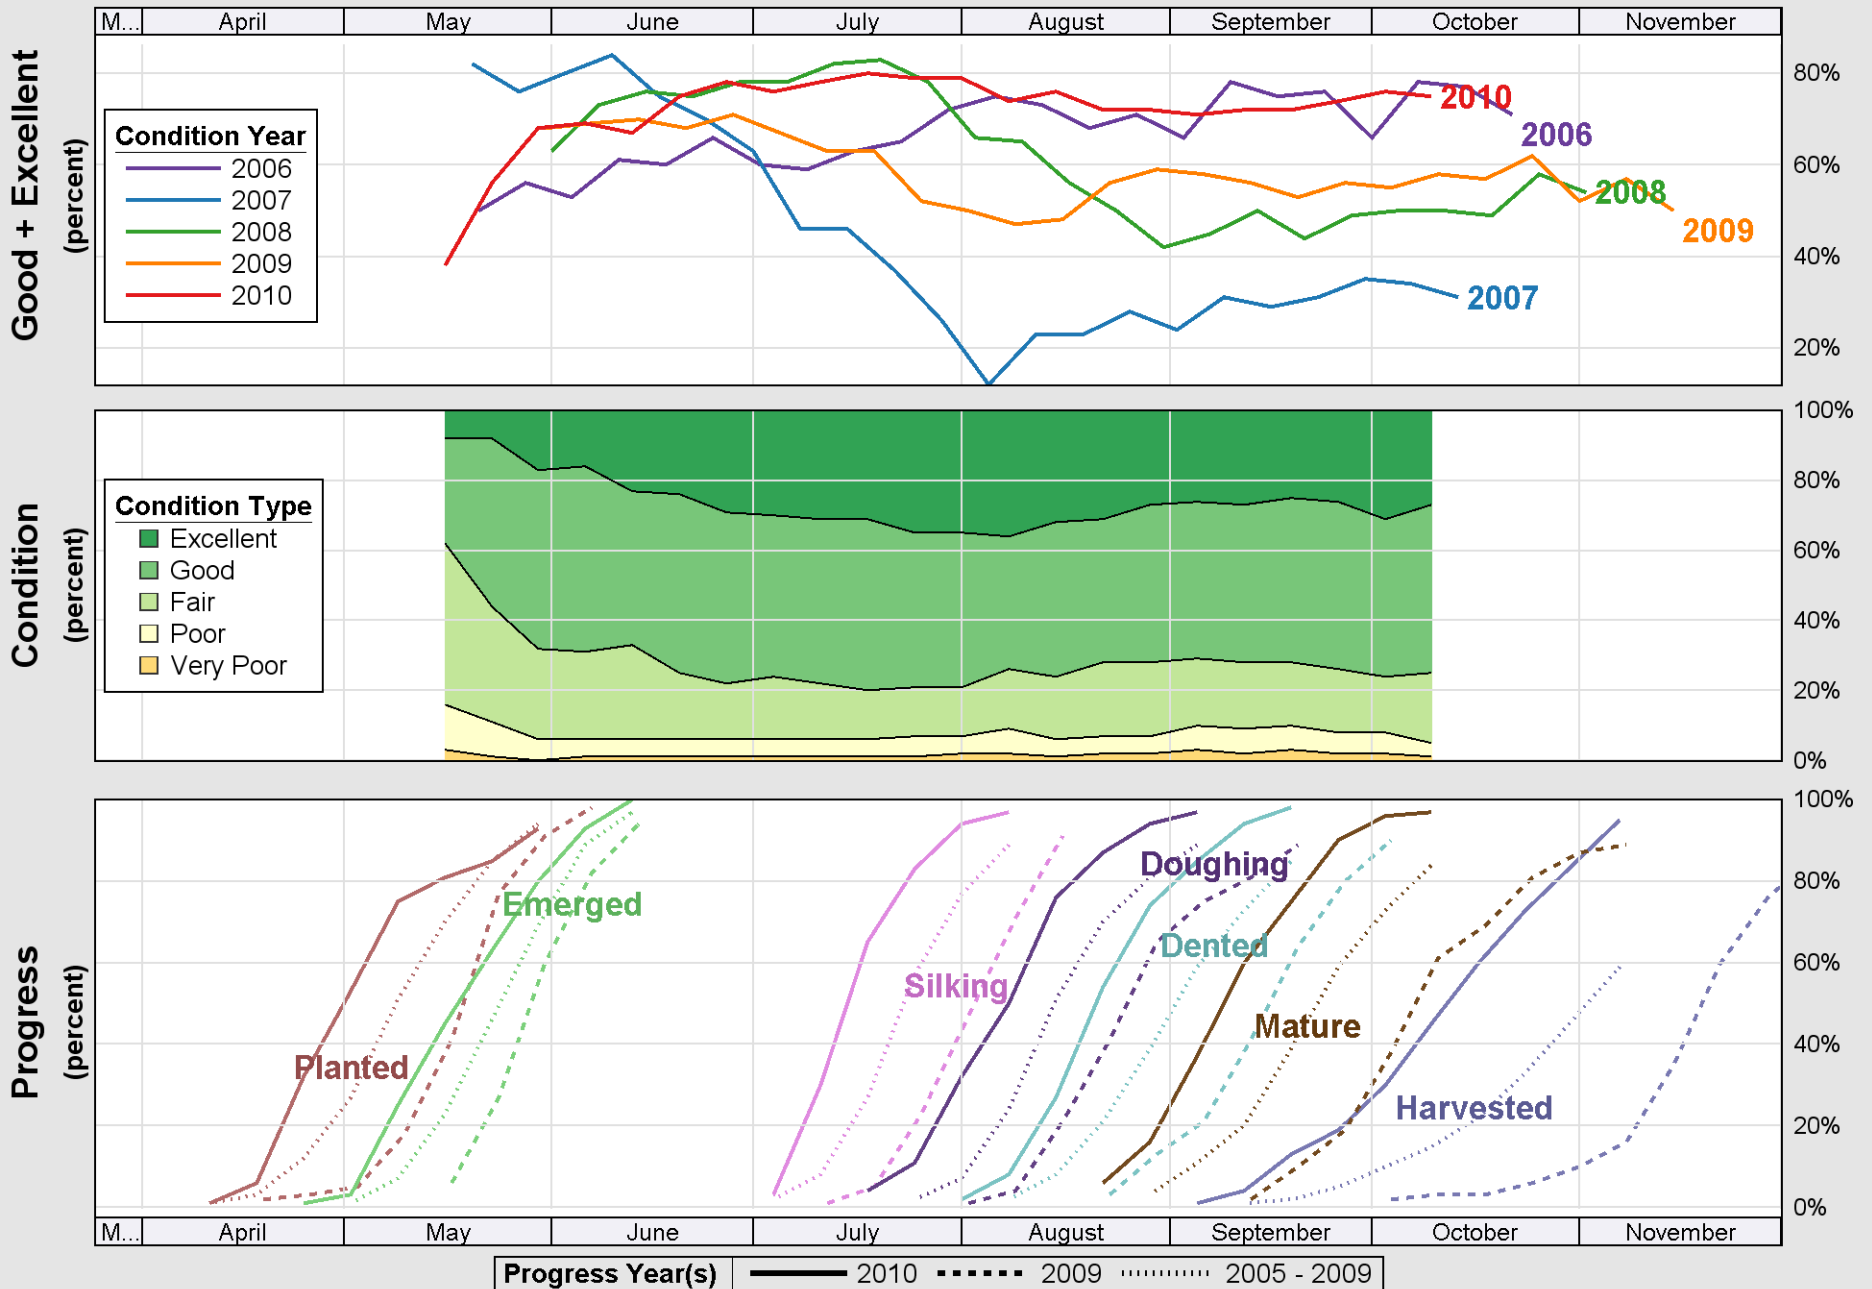

Crop Progress and Condition: Corn in Michigan , 2010

Source: National Agricultural Statistics Service (NASS), Crop Progress Report

Source: National Agricultural Statistics Service (NASS), Crop Progress Report

Source: National Agricultural Statistics Service (NASS), Crop Progress Report