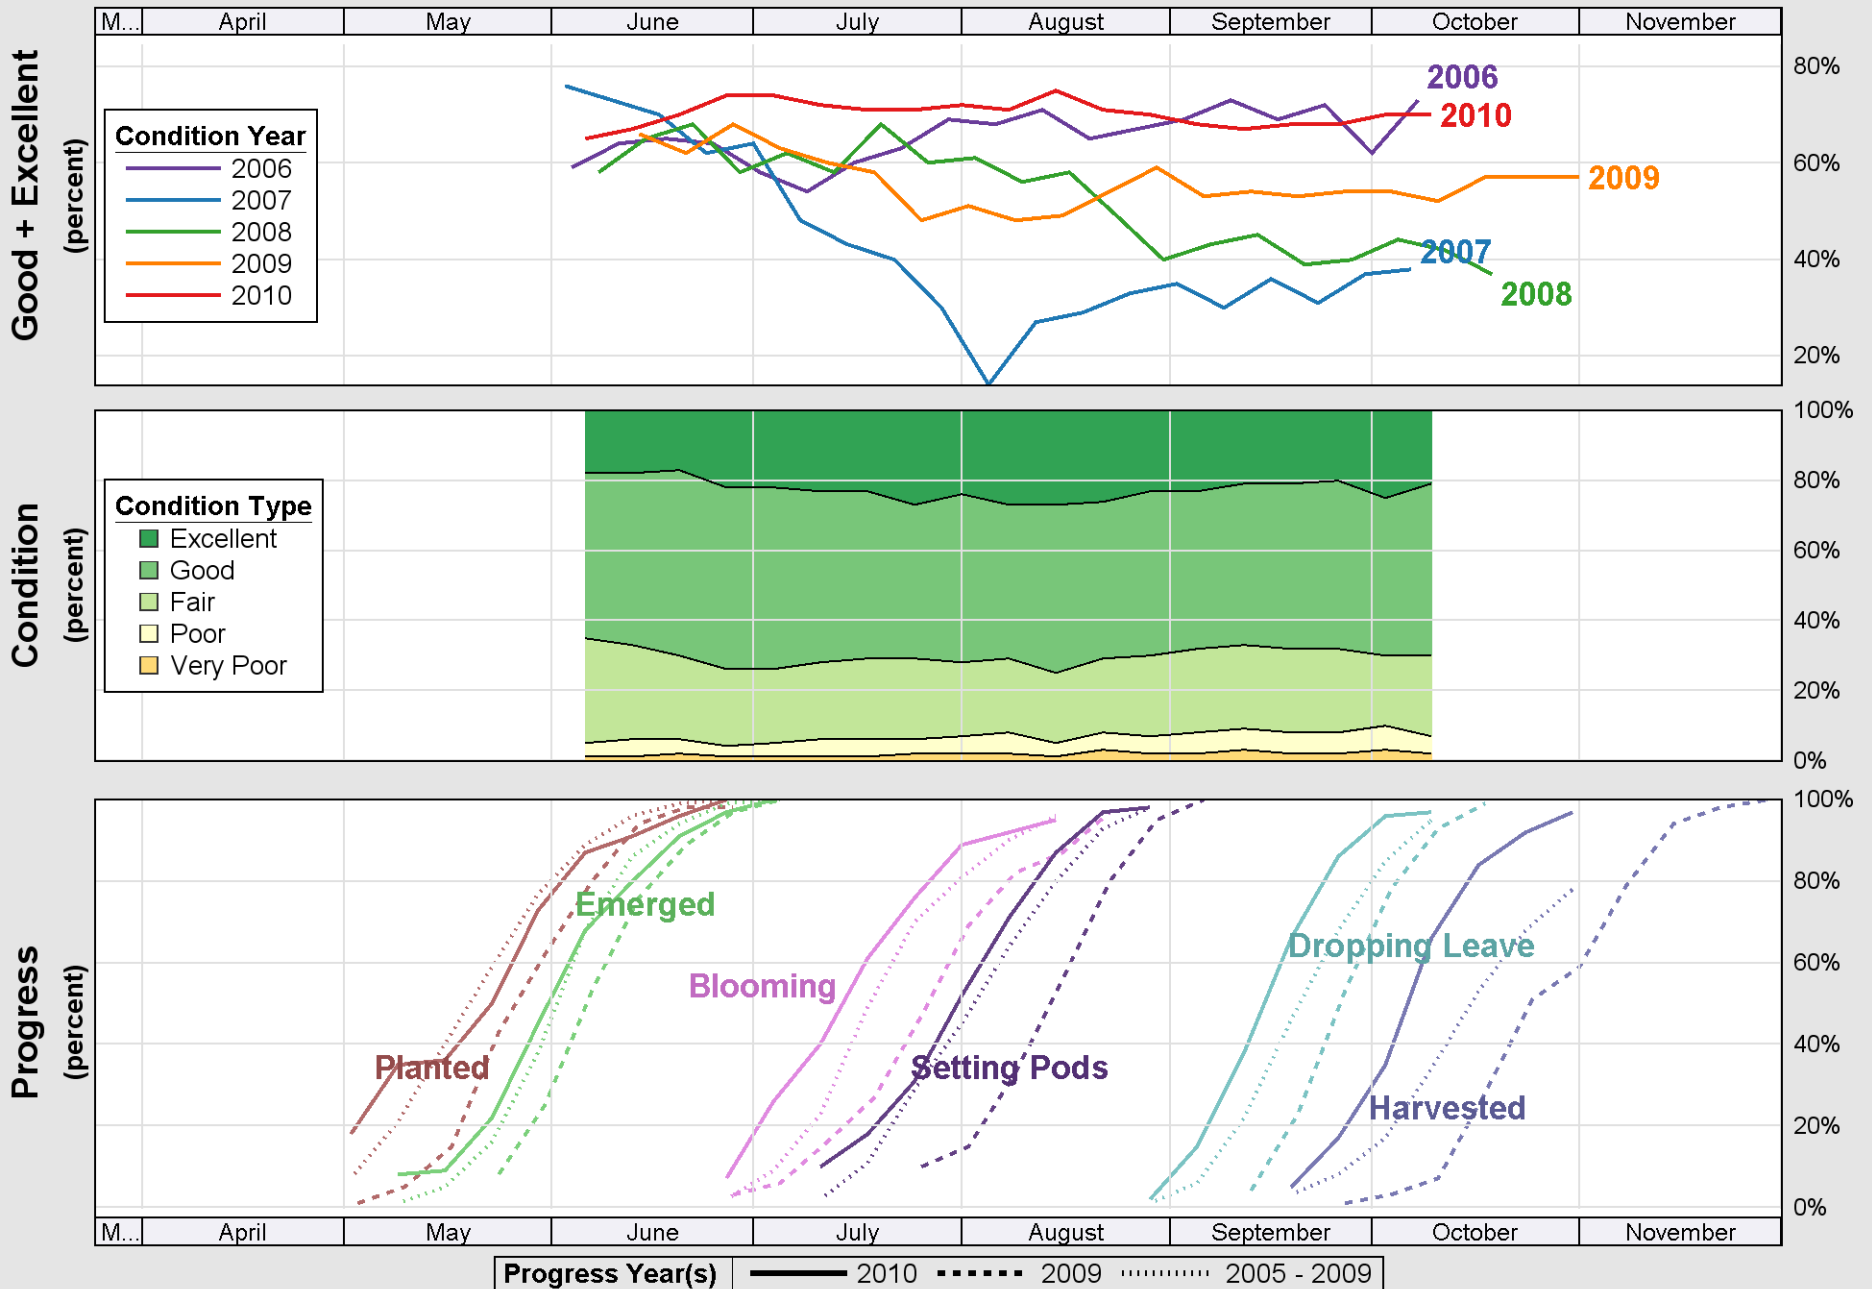

Crop Progress and Condition: Corn in Michigan , 2010

Source: National Agricultural Statistics Service (NASS), Crop Progress Report

Source: National Agricultural Statistics Service (NASS), Crop Progress Report

Source: National Agricultural Statistics Service (NASS), Crop Progress Report