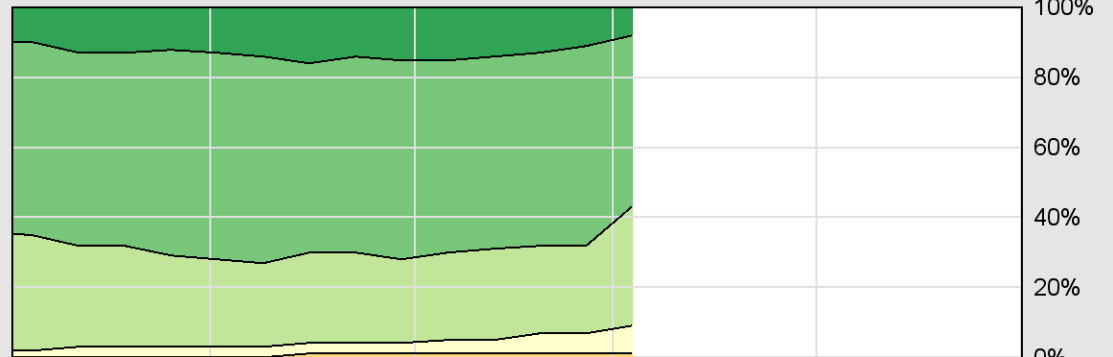

Crop Progress and Condition: Winter wheat in Indiana , 2010

Good + Excellent (percent)

Condition (percent)

Progress (percent)

Progress Year(s) ——— 2010 2009 2005 - 2009