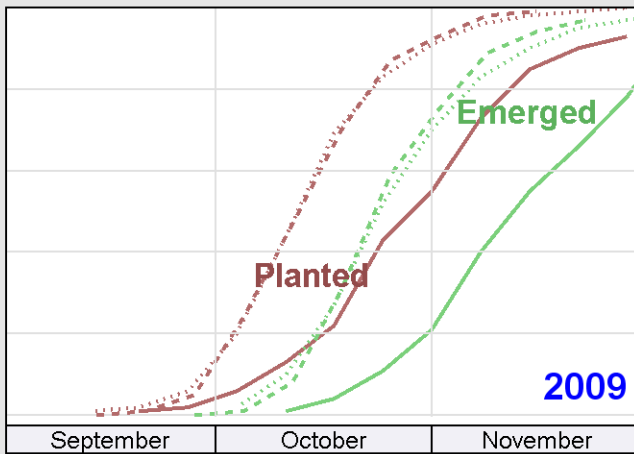

Crop Progress and Condition: Winter wheat in Indiana , 2010

Good + Excellent (percent)

Condition (percent)

Progress (percent)

Progress Year(s) ——— 2010 2009 2005 - 2009