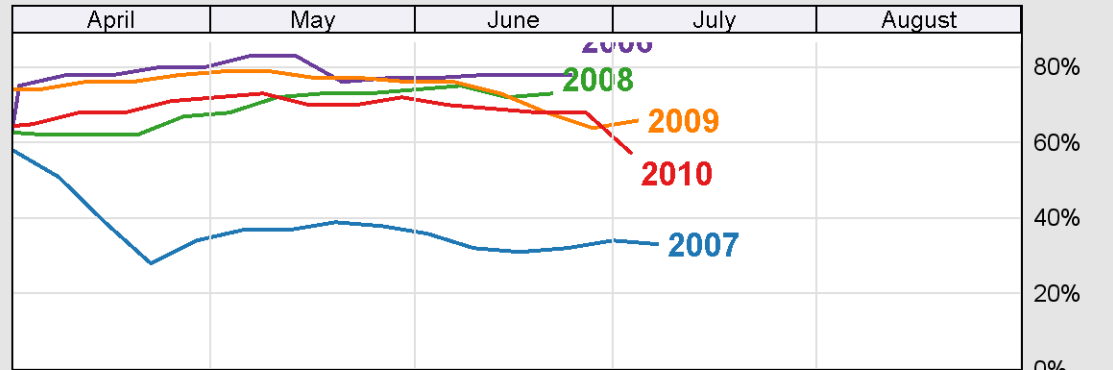

Crop Progress and Condition: Winter wheat in Indiana , 2010

Good + Excellent (percent)

Condition (percent)

Progress (percent)

Progress Year(s) ——— 2010 2009 2005 - 2009