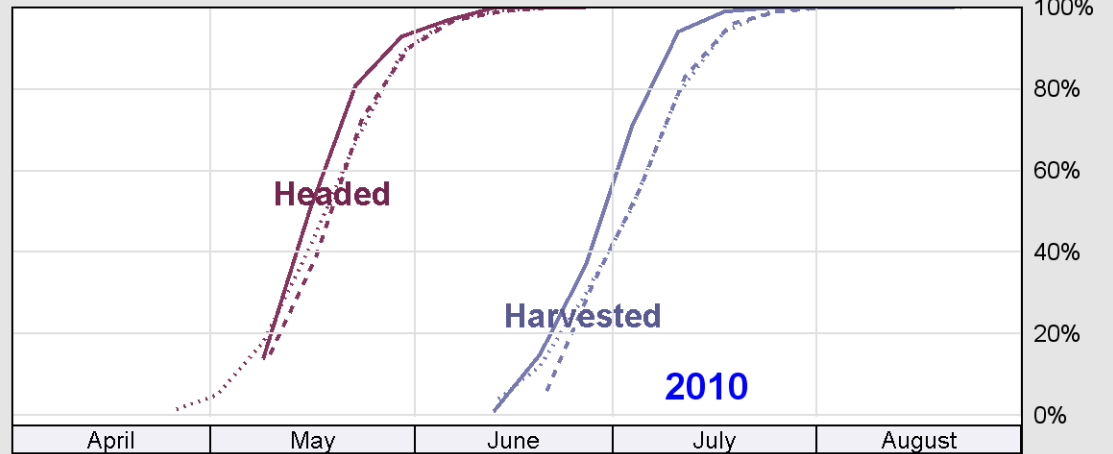

Crop Progress and Condition: Winter wheat in Indiana , 2010

Good + Excellent (percent)

Condition (percent)

Progress (percent)

Progress Year(s) ——— 2010 2009 2005 - 2009