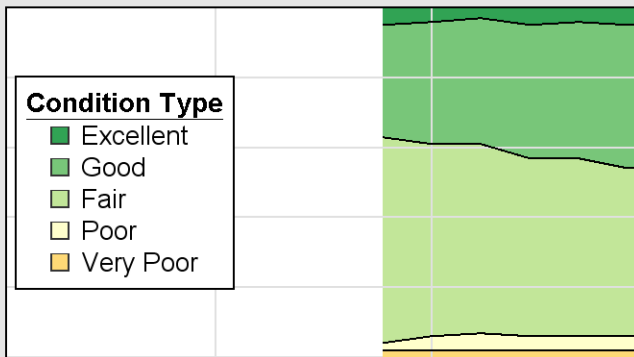

Crop Progress and Condition: Winter wheat in Indiana , 2010

Good + Excellent (percent)

Condition (percent)

Progress (percent)

Progress Year(s) ——— 2010 2009 2005 - 2009