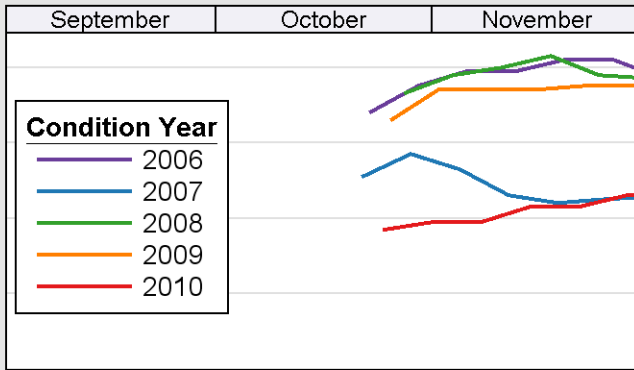

Crop Progress and Condition: Winter wheat in Indiana , 2010

Good + Excellent (percent)

Condition (percent)

Progress (percent)

Progress Year(s) ——— 2010 2009 2005 - 2009