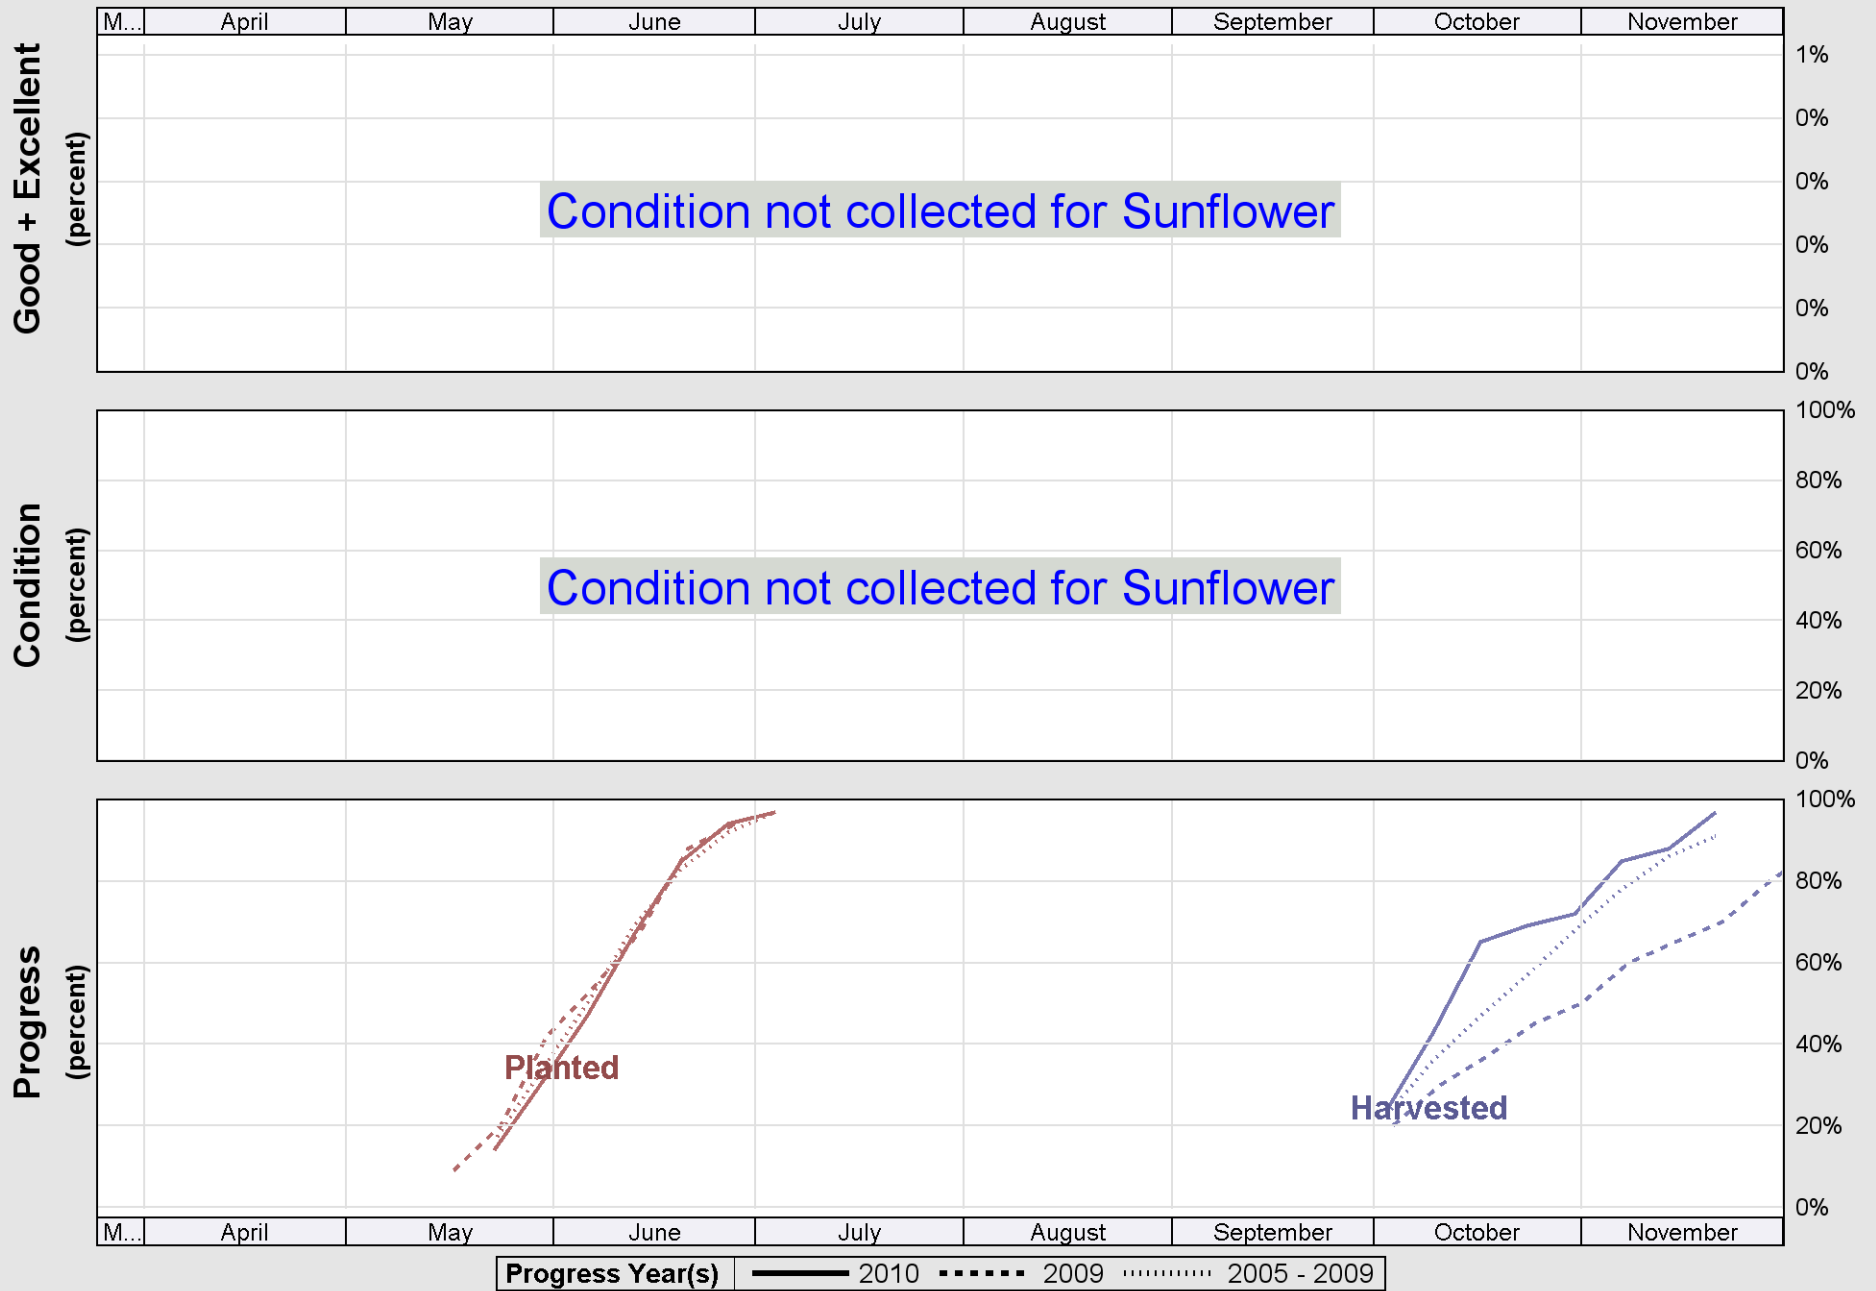

# Crop Progress and Condition: Sorghum in Colorado , 2010

Source: National Agricultural Statistics Service (NASS), Crop Progress Report

Source: National Agricultural Statistics Service (NASS), Crop Progress Report

Source: National Agricultural Statistics Service (NASS), Crop Progress Report