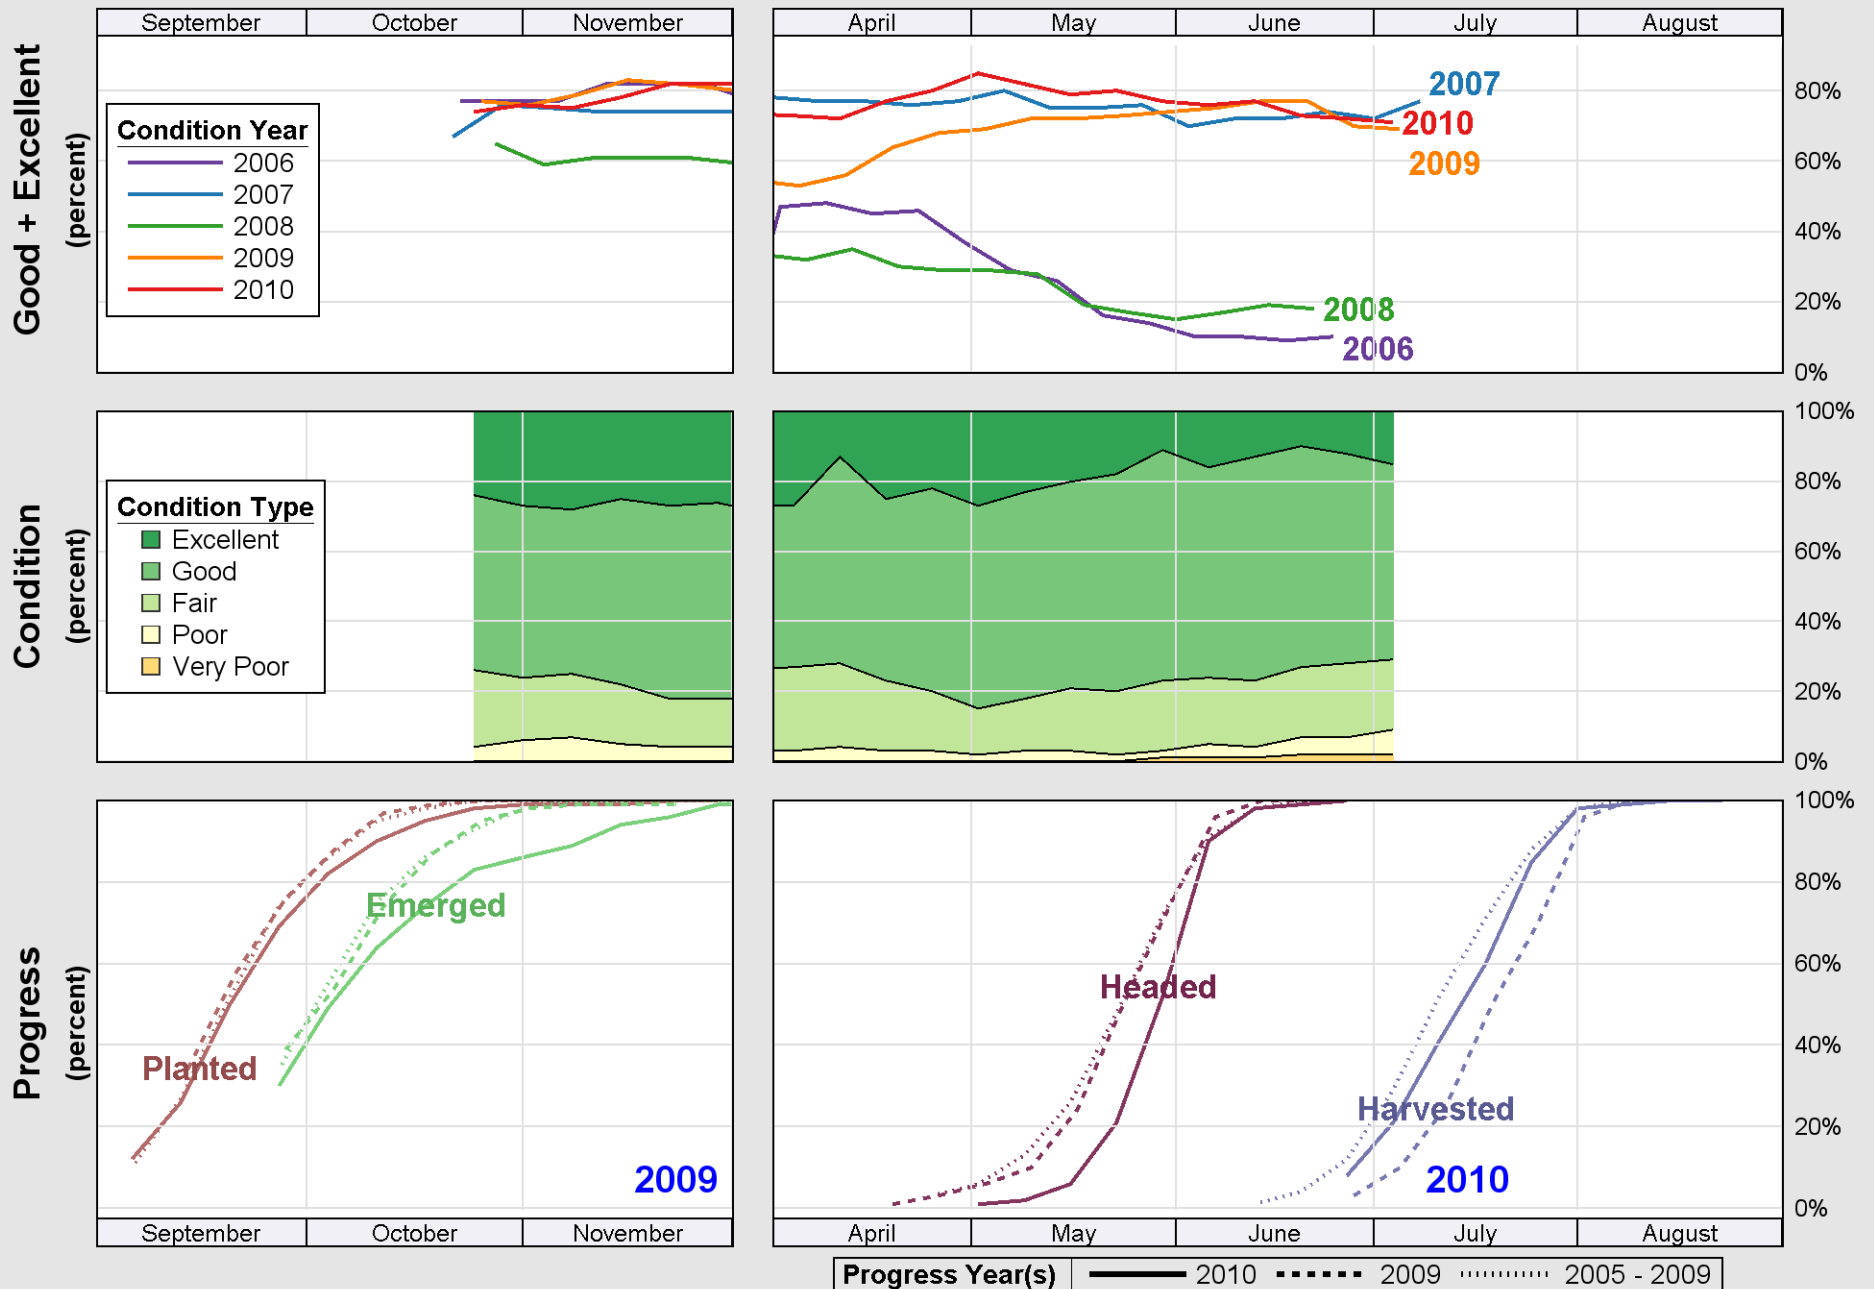

# Crop Progress and Condition: Sorghum in Colorado , 2010

Source: National Agricultural Statistics Service (NASS), Crop Progress Report

Source: National Agricultural Statistics Service (NASS), Crop Progress Report

Source: National Agricultural Statistics Service (NASS), Crop Progress Report