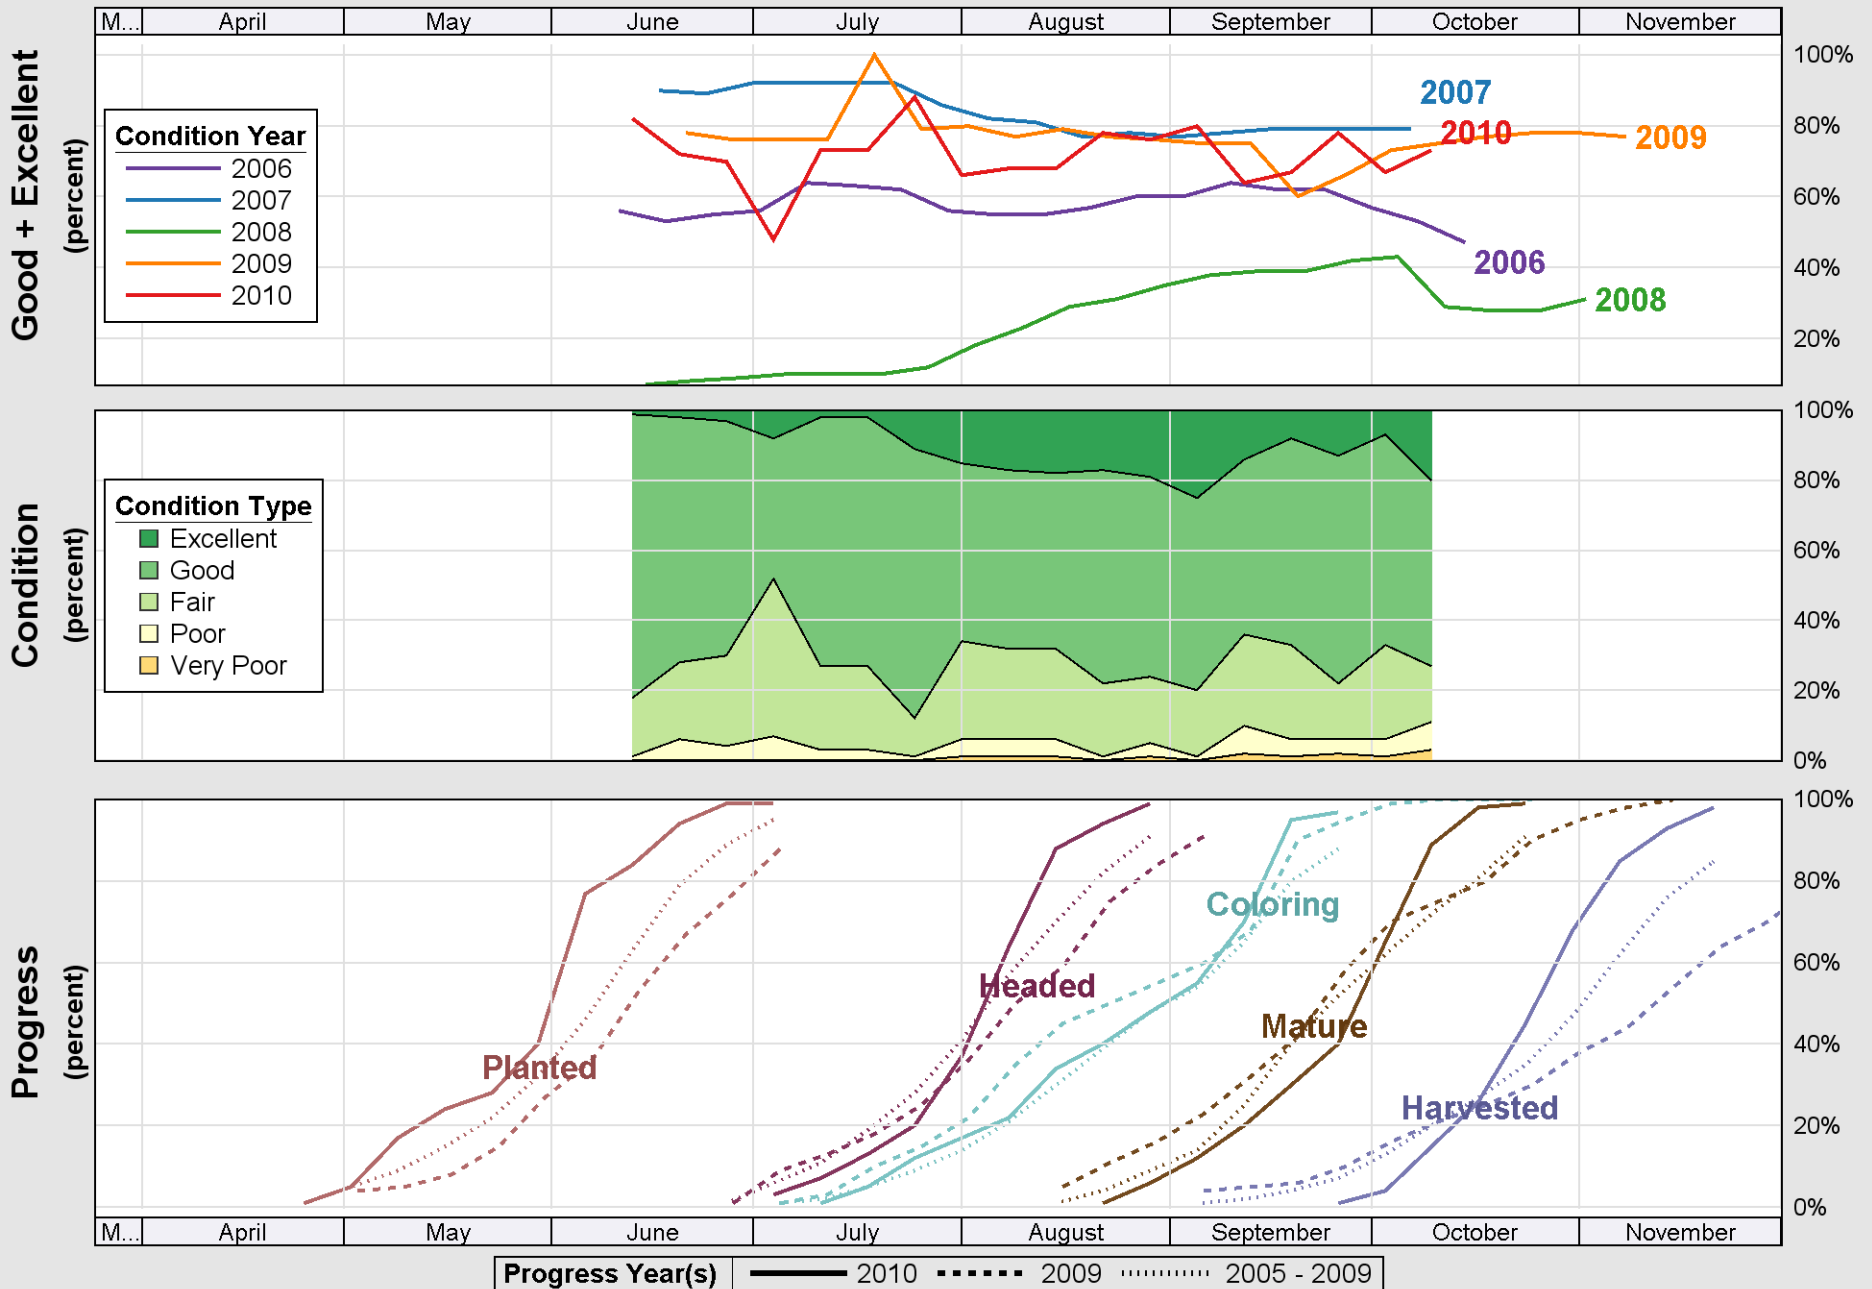

# Crop Progress and Condition: Sorghum in Colorado , 2010

Source: National Agricultural Statistics Service (NASS), Crop Progress Report

Source: National Agricultural Statistics Service (NASS), Crop Progress Report

Source: National Agricultural Statistics Service (NASS), Crop Progress Report