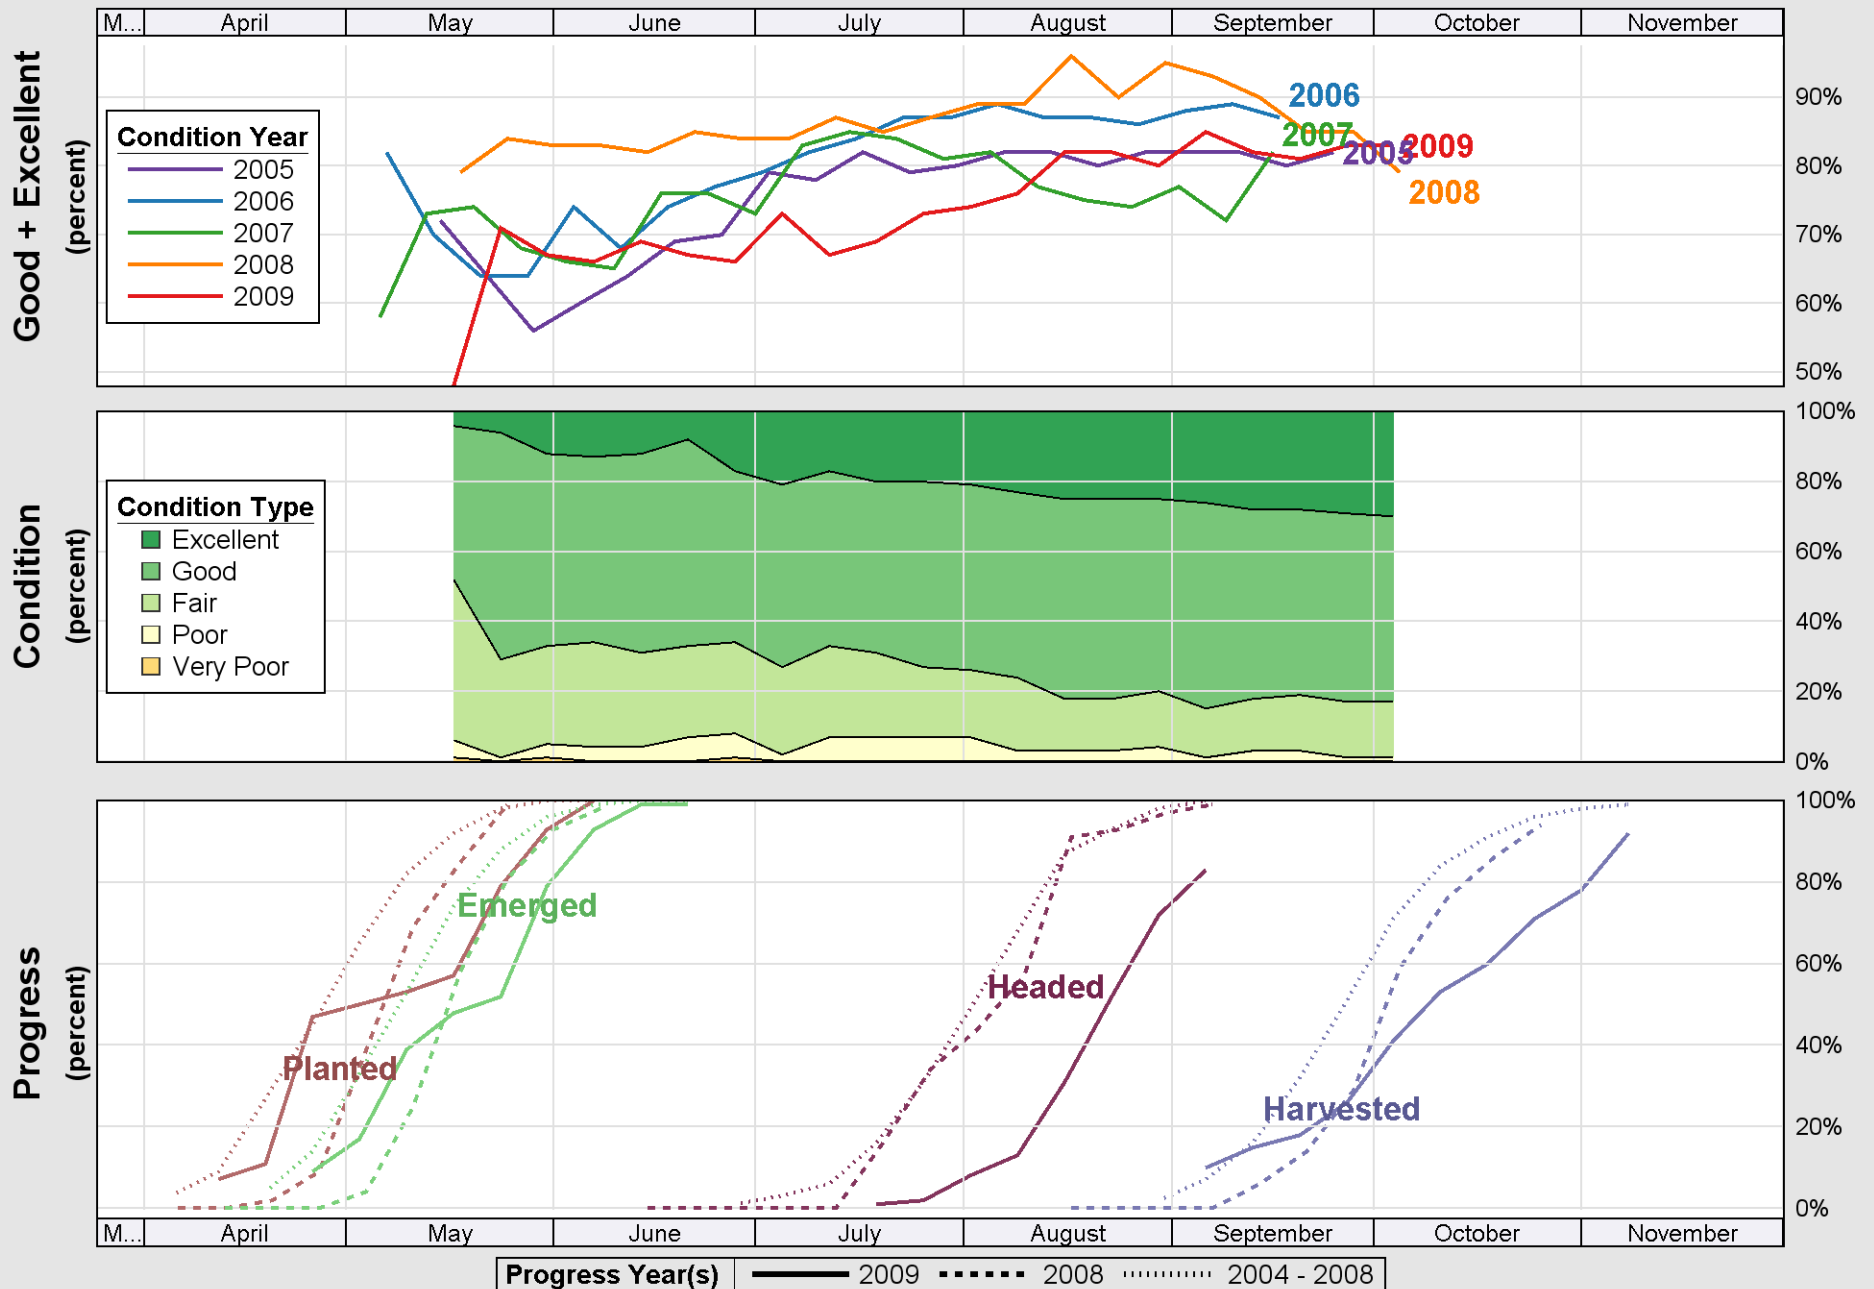

Source: National Agricultural Statistics Service (NASS), Crop Progress Report

Source: National Agricultural Statistics Service (NASS), Crop Progress Report

# Crop Progress and Condition: Sorghum in Missouri , 2009

Source: National Agricultural Statistics Service (NASS), Crop Progress Report

# Crop Progress and Condition: Soybeans in Missouri , 2009

Source: National Agricultural Statistics Service (NASS), Crop Progress Report