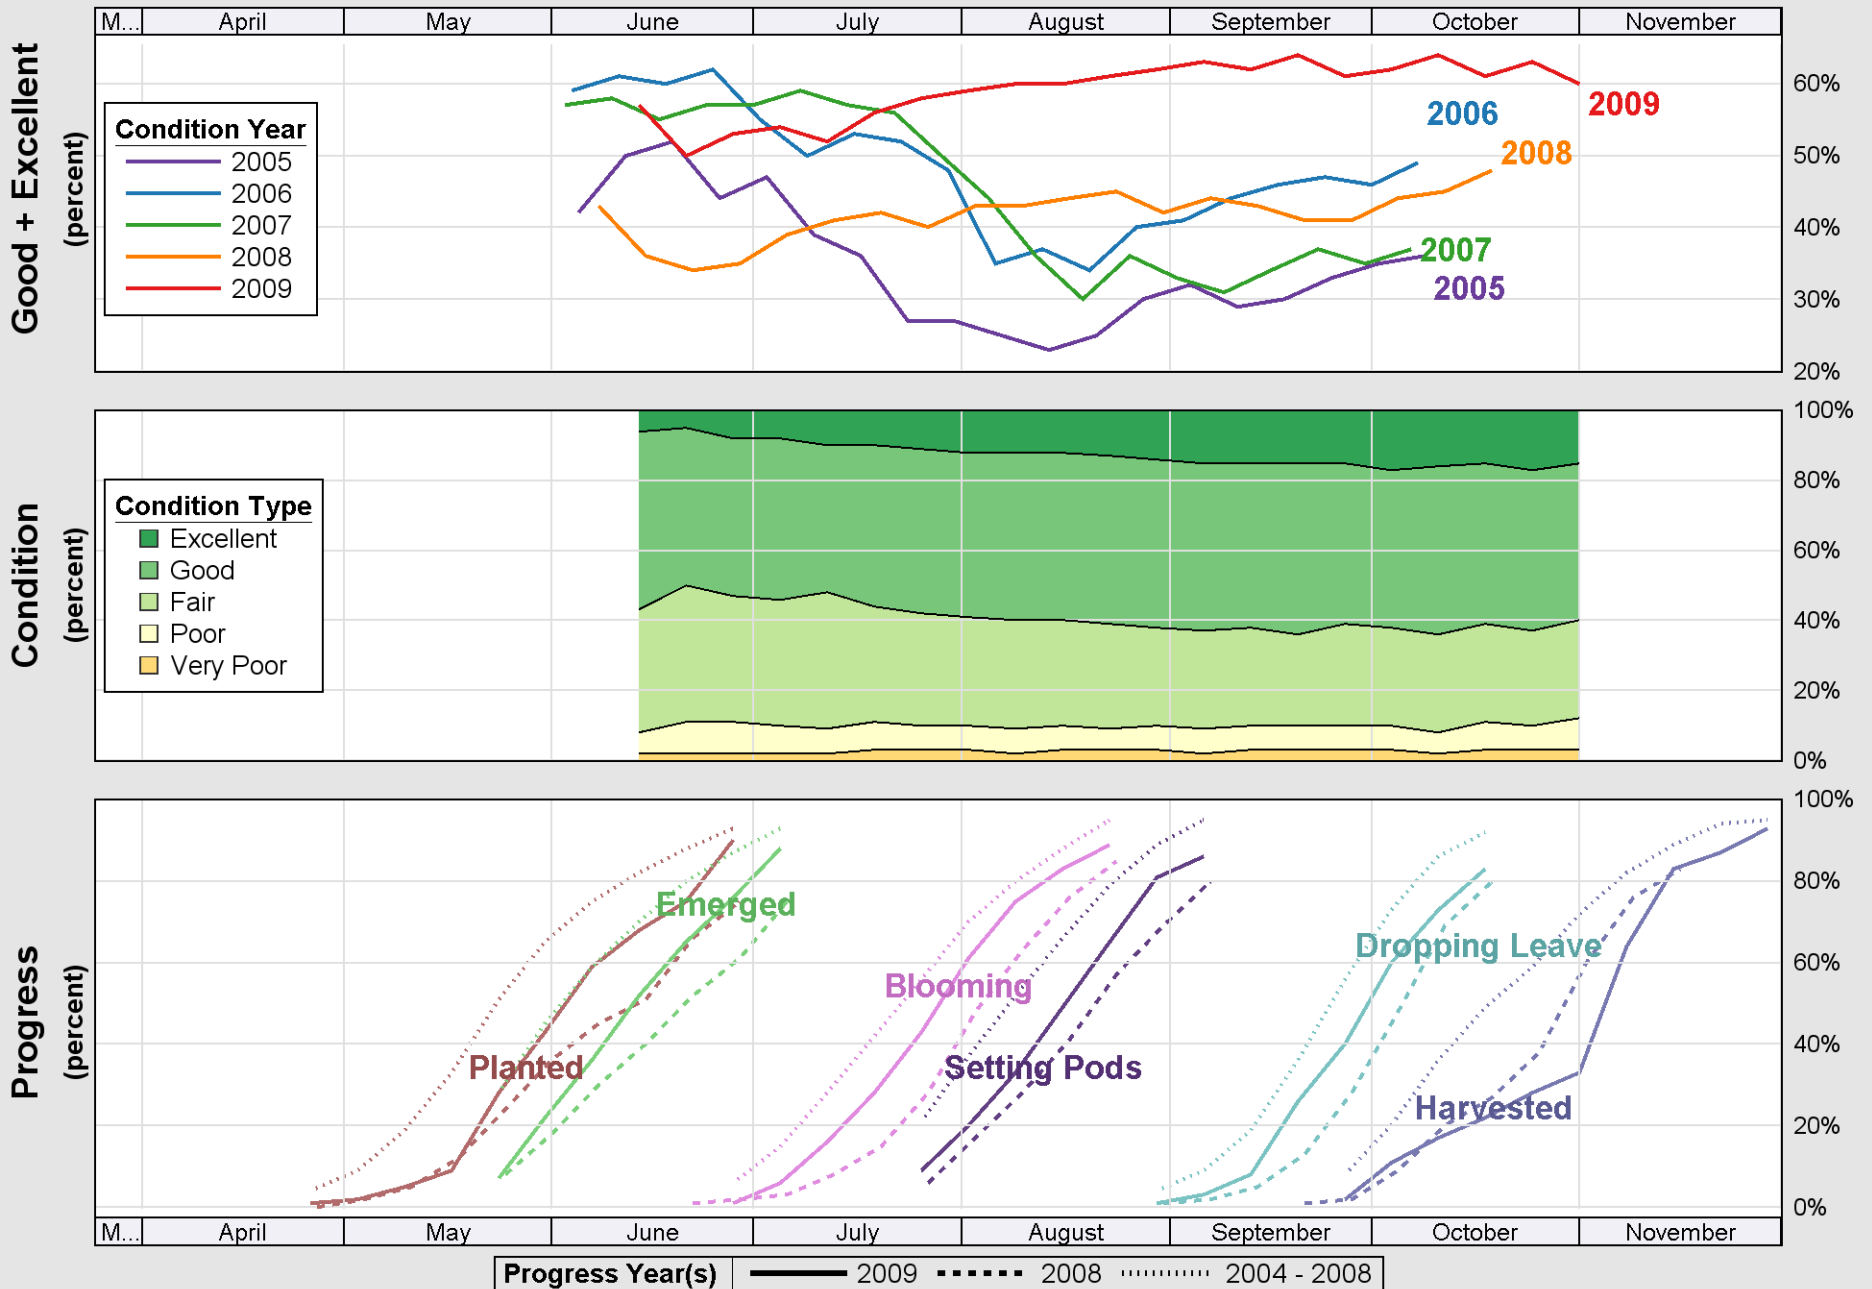

Source: National Agricultural Statistics Service (NASS), Crop Progress Report

Source: National Agricultural Statistics Service (NASS), Crop Progress Report

# Crop Progress and Condition: Sorghum in Missouri , 2009

Source: National Agricultural Statistics Service (NASS), Crop Progress Report

# Crop Progress and Condition: Soybeans in Missouri , 2009

Source: National Agricultural Statistics Service (NASS), Crop Progress Report