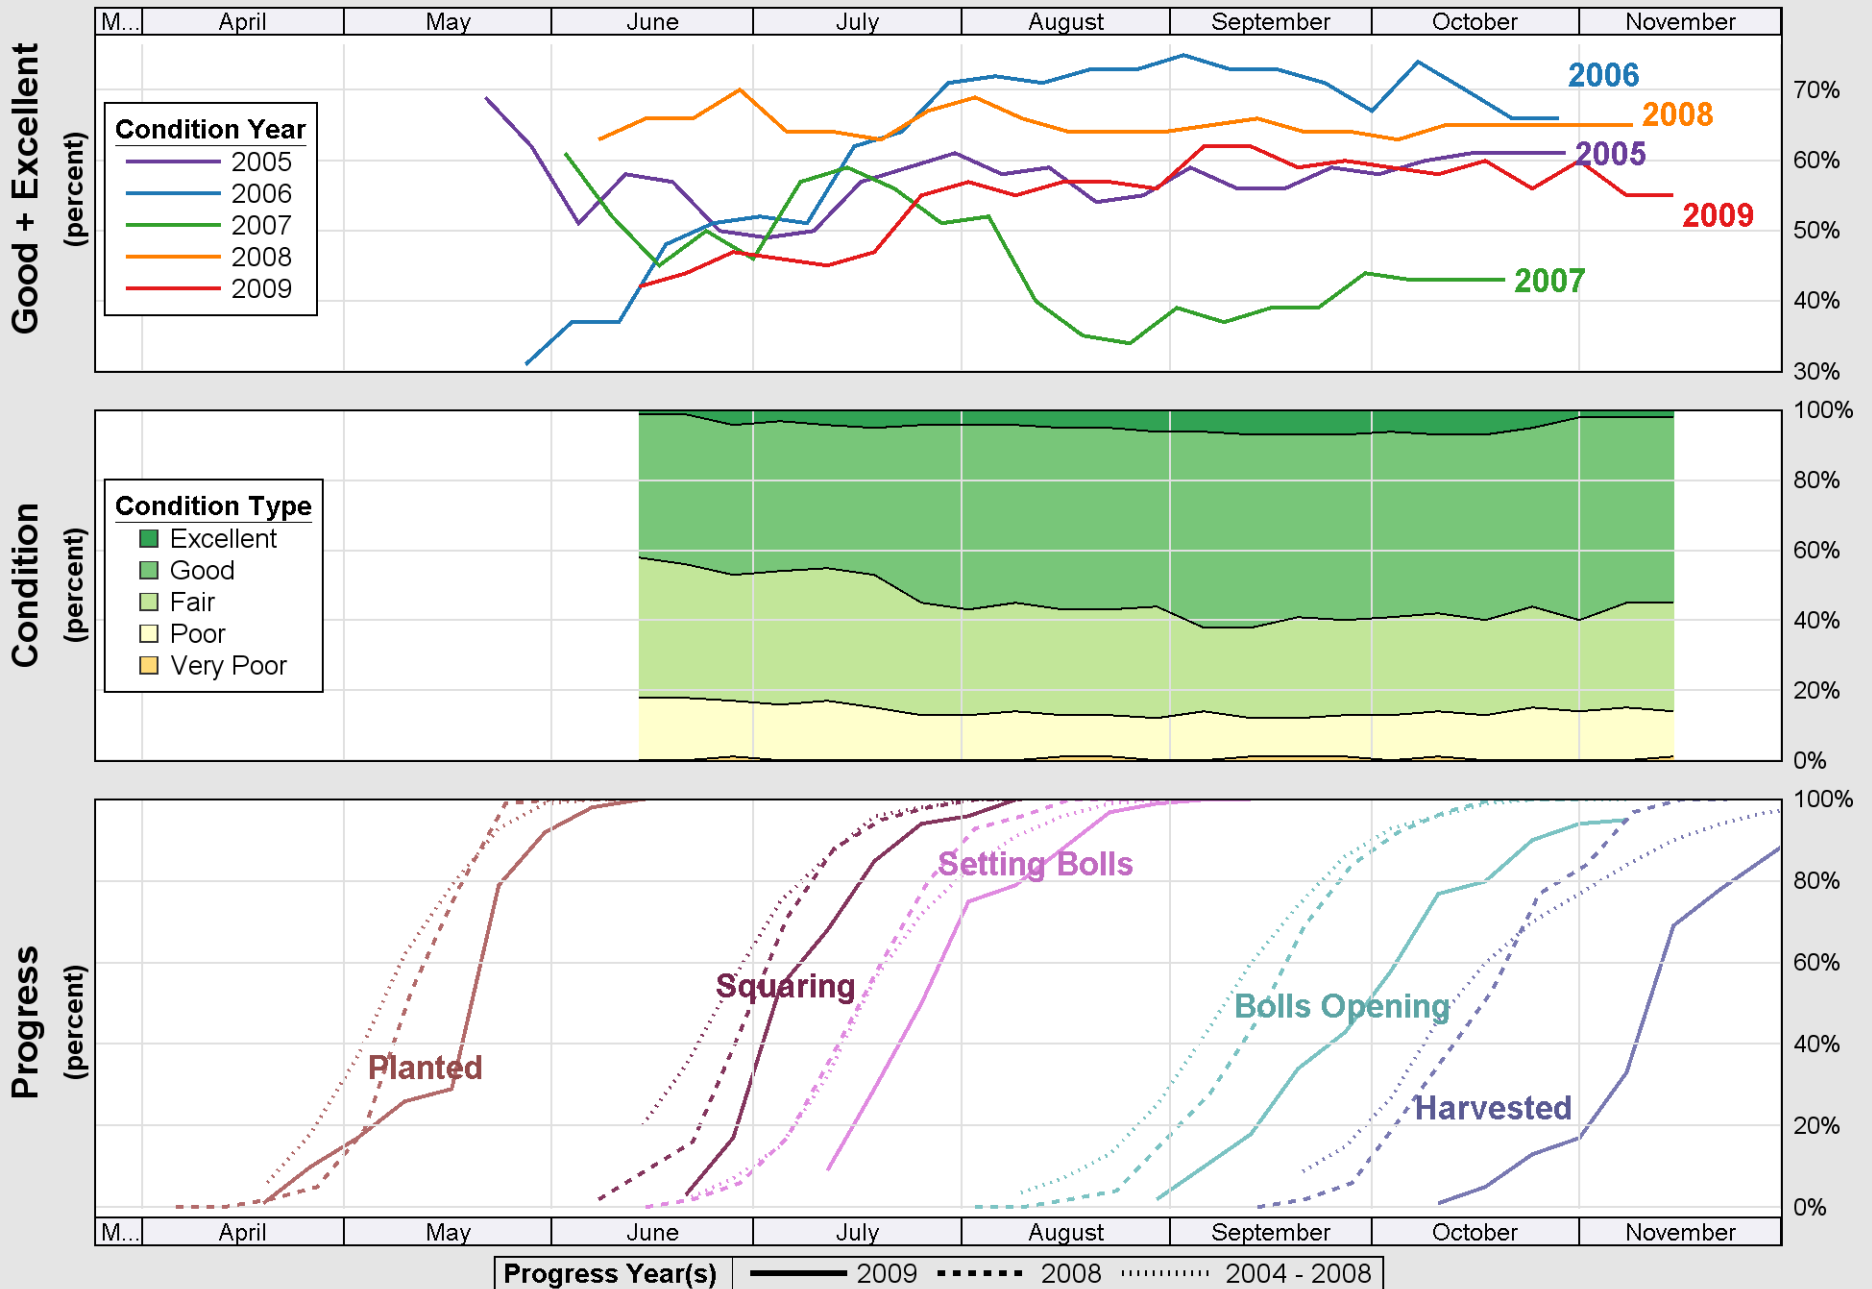

Source: National Agricultural Statistics Service (NASS), Crop Progress Report

Source: National Agricultural Statistics Service (NASS), Crop Progress Report

# Crop Progress and Condition: Sorghum in Missouri , 2009

Source: National Agricultural Statistics Service (NASS), Crop Progress Report

# Crop Progress and Condition: Soybeans in Missouri , 2009

Source: National Agricultural Statistics Service (NASS), Crop Progress Report