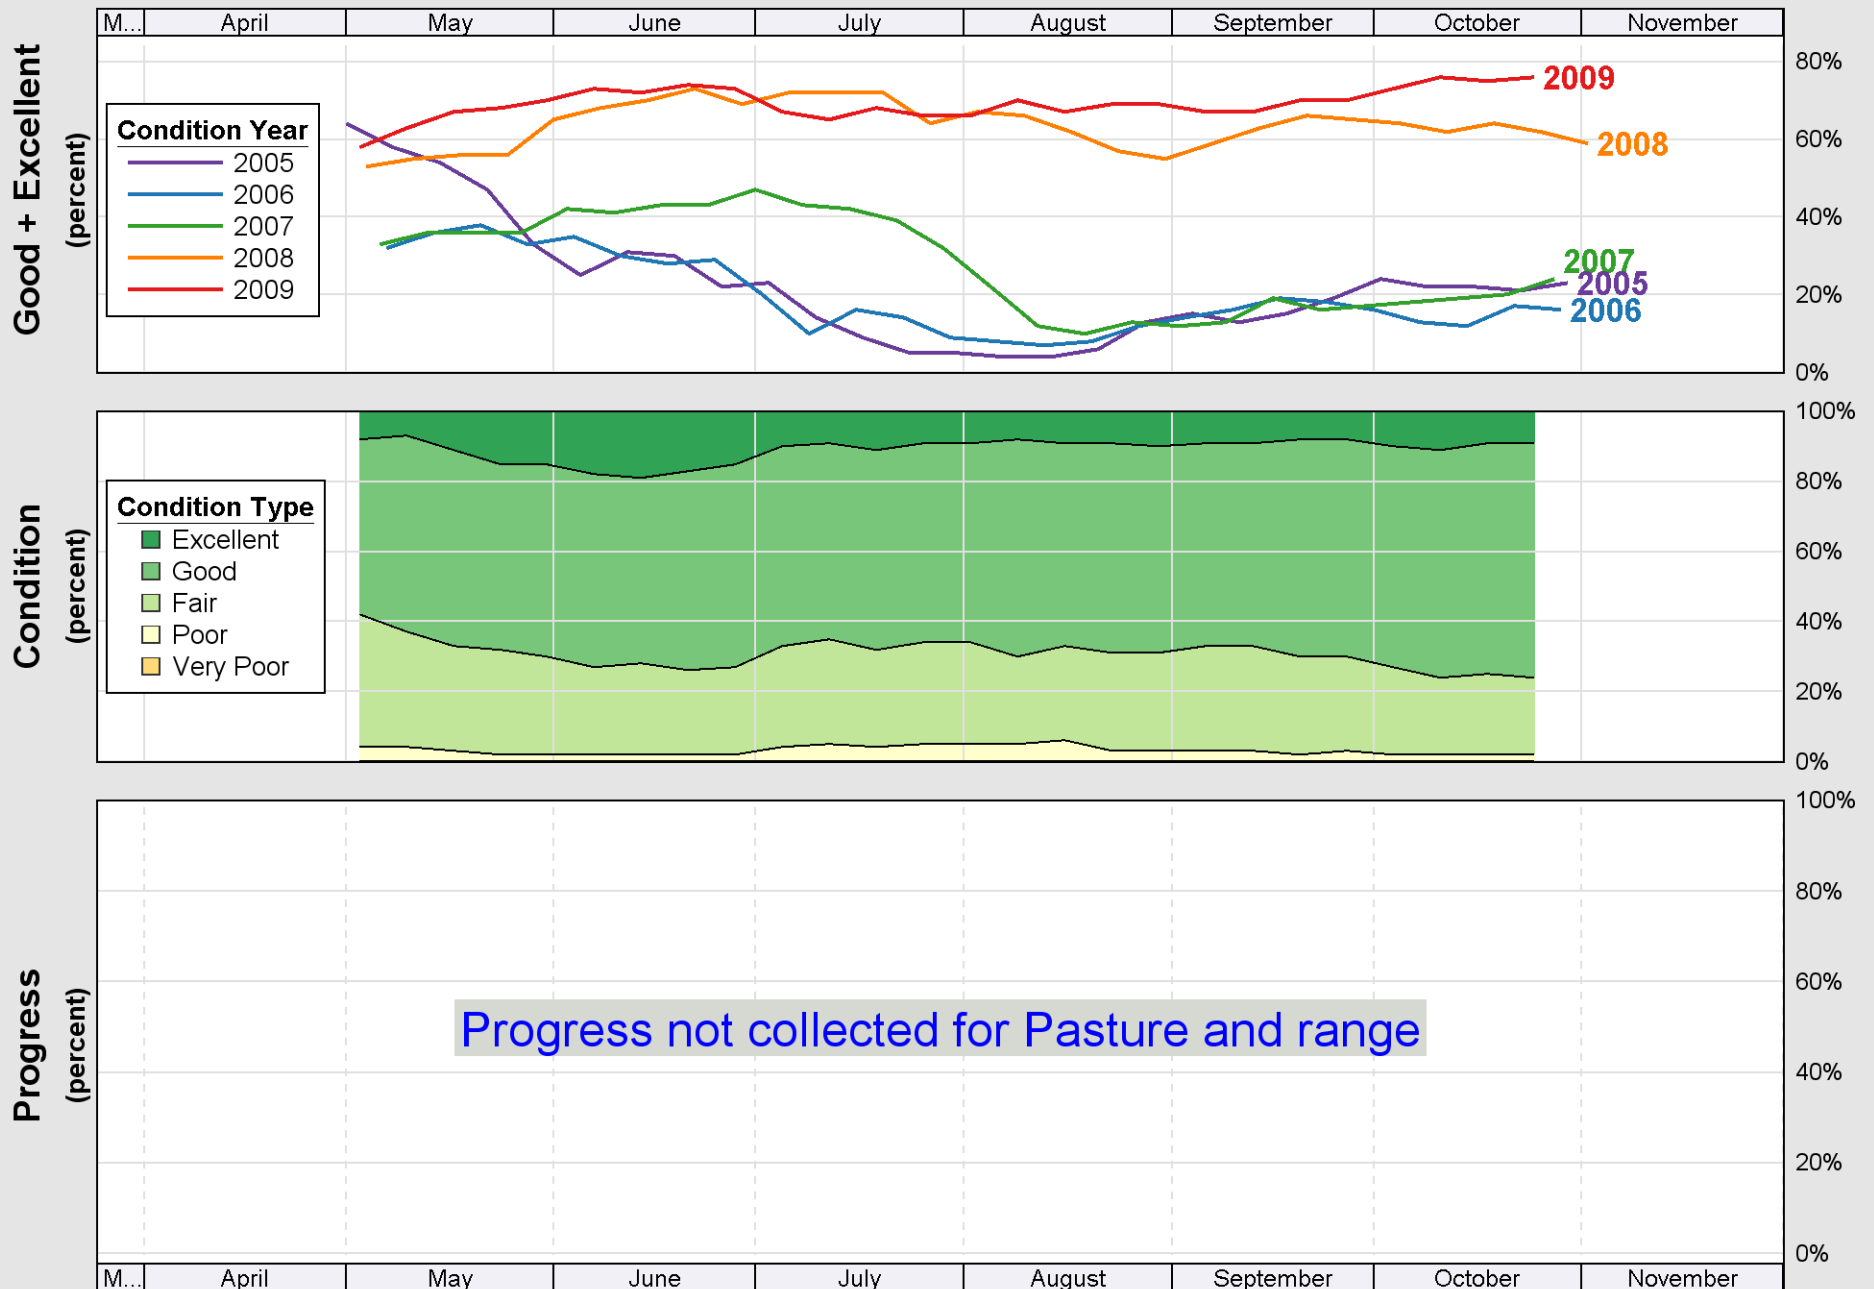

Source: National Agricultural Statistics Service (NASS), Crop Progress Report

Source: National Agricultural Statistics Service (NASS), Crop Progress Report

# Crop Progress and Condition: Sorghum in Missouri , 2009

Source: National Agricultural Statistics Service (NASS), Crop Progress Report

# Crop Progress and Condition: Soybeans in Missouri , 2009

Source: National Agricultural Statistics Service (NASS), Crop Progress Report