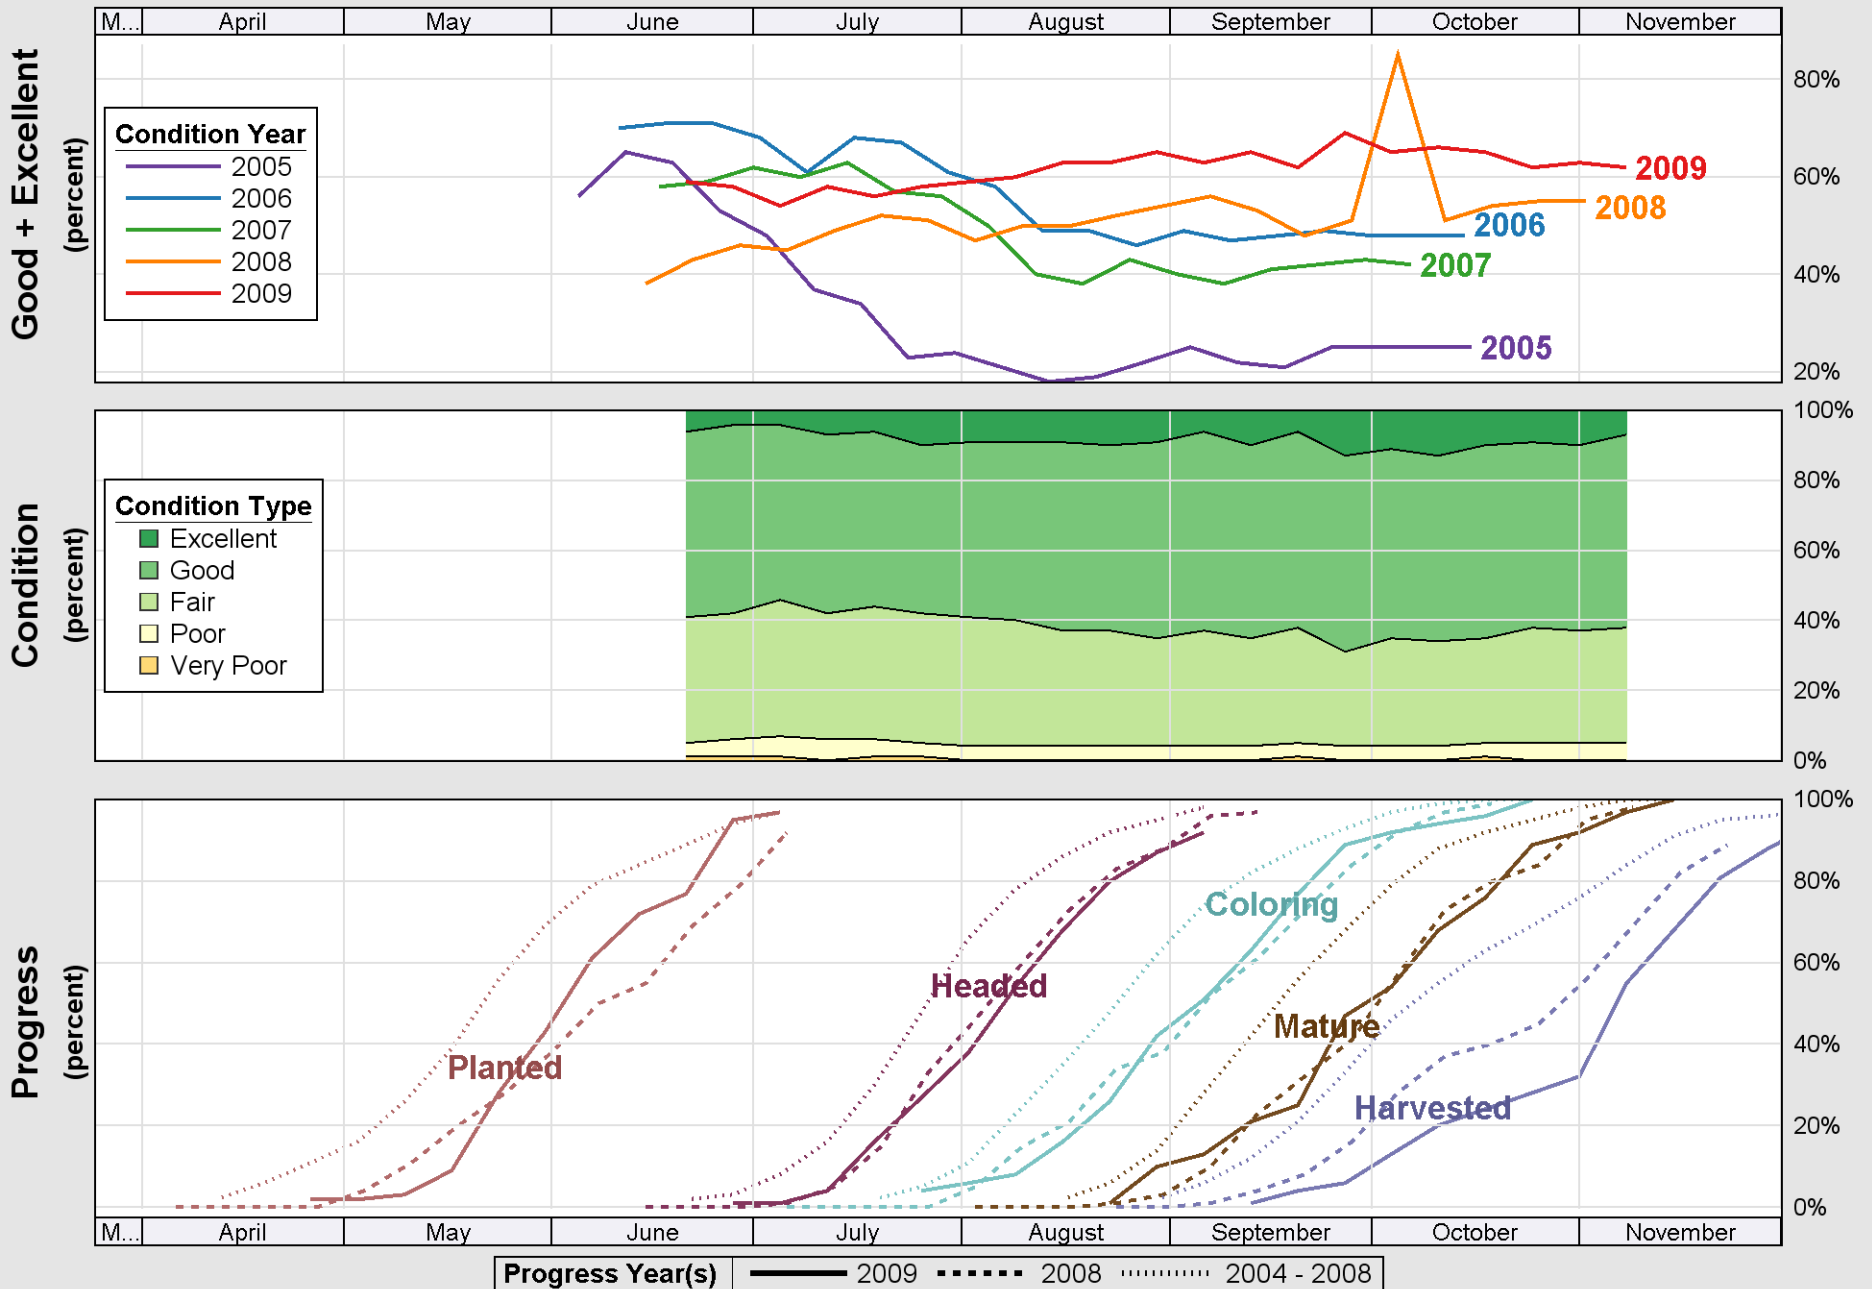

Source: National Agricultural Statistics Service (NASS), Crop Progress Report

Source: National Agricultural Statistics Service (NASS), Crop Progress Report

# Crop Progress and Condition: Sorghum in Missouri , 2009

Source: National Agricultural Statistics Service (NASS), Crop Progress Report

# Crop Progress and Condition: Soybeans in Missouri , 2009

Source: National Agricultural Statistics Service (NASS), Crop Progress Report