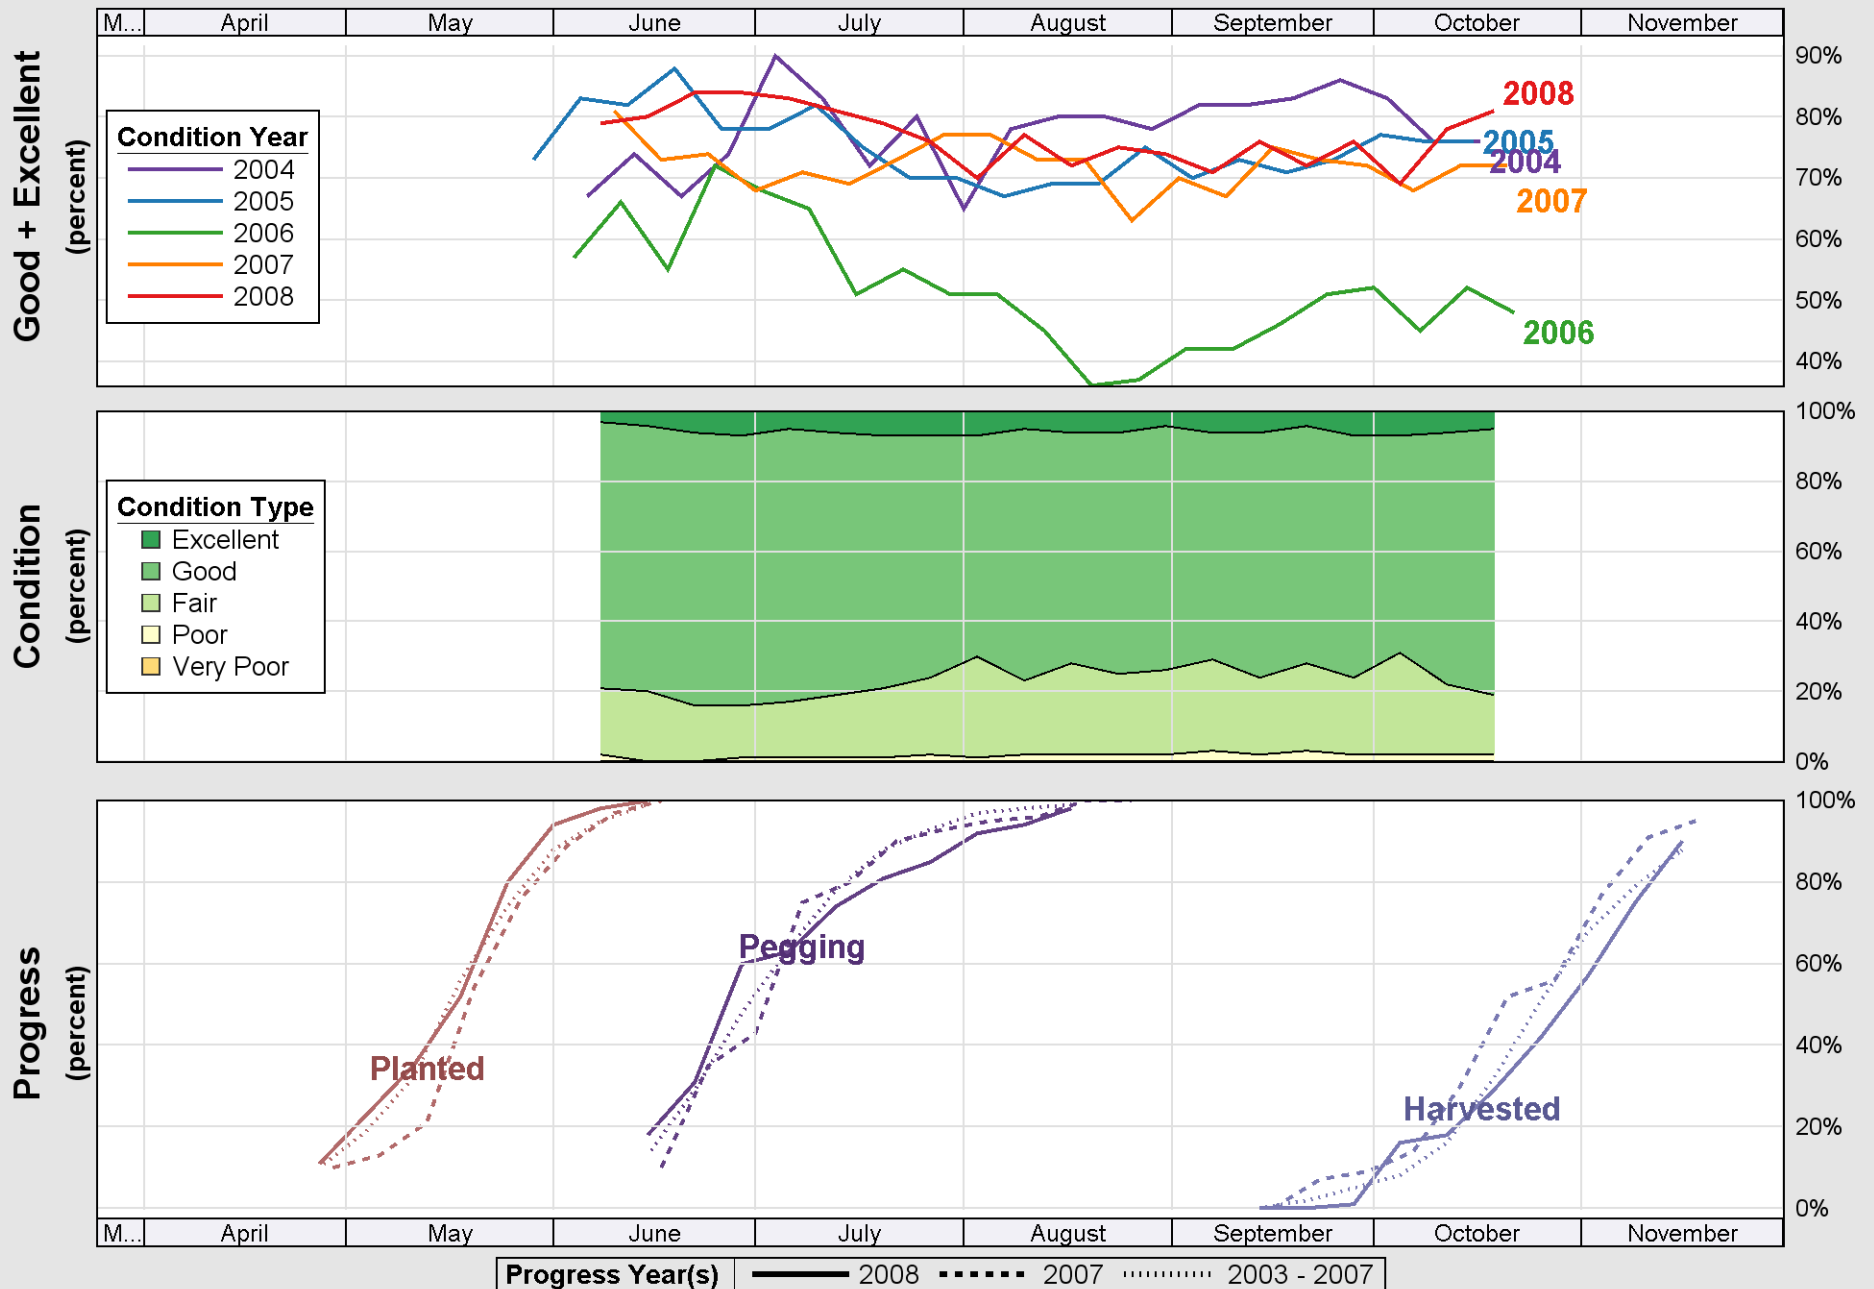

Crop Progress and Condition: Peanuts in Oklahoma , 2008

Source: National Agricultural Statistics Service (NASS), Crop Progress Report