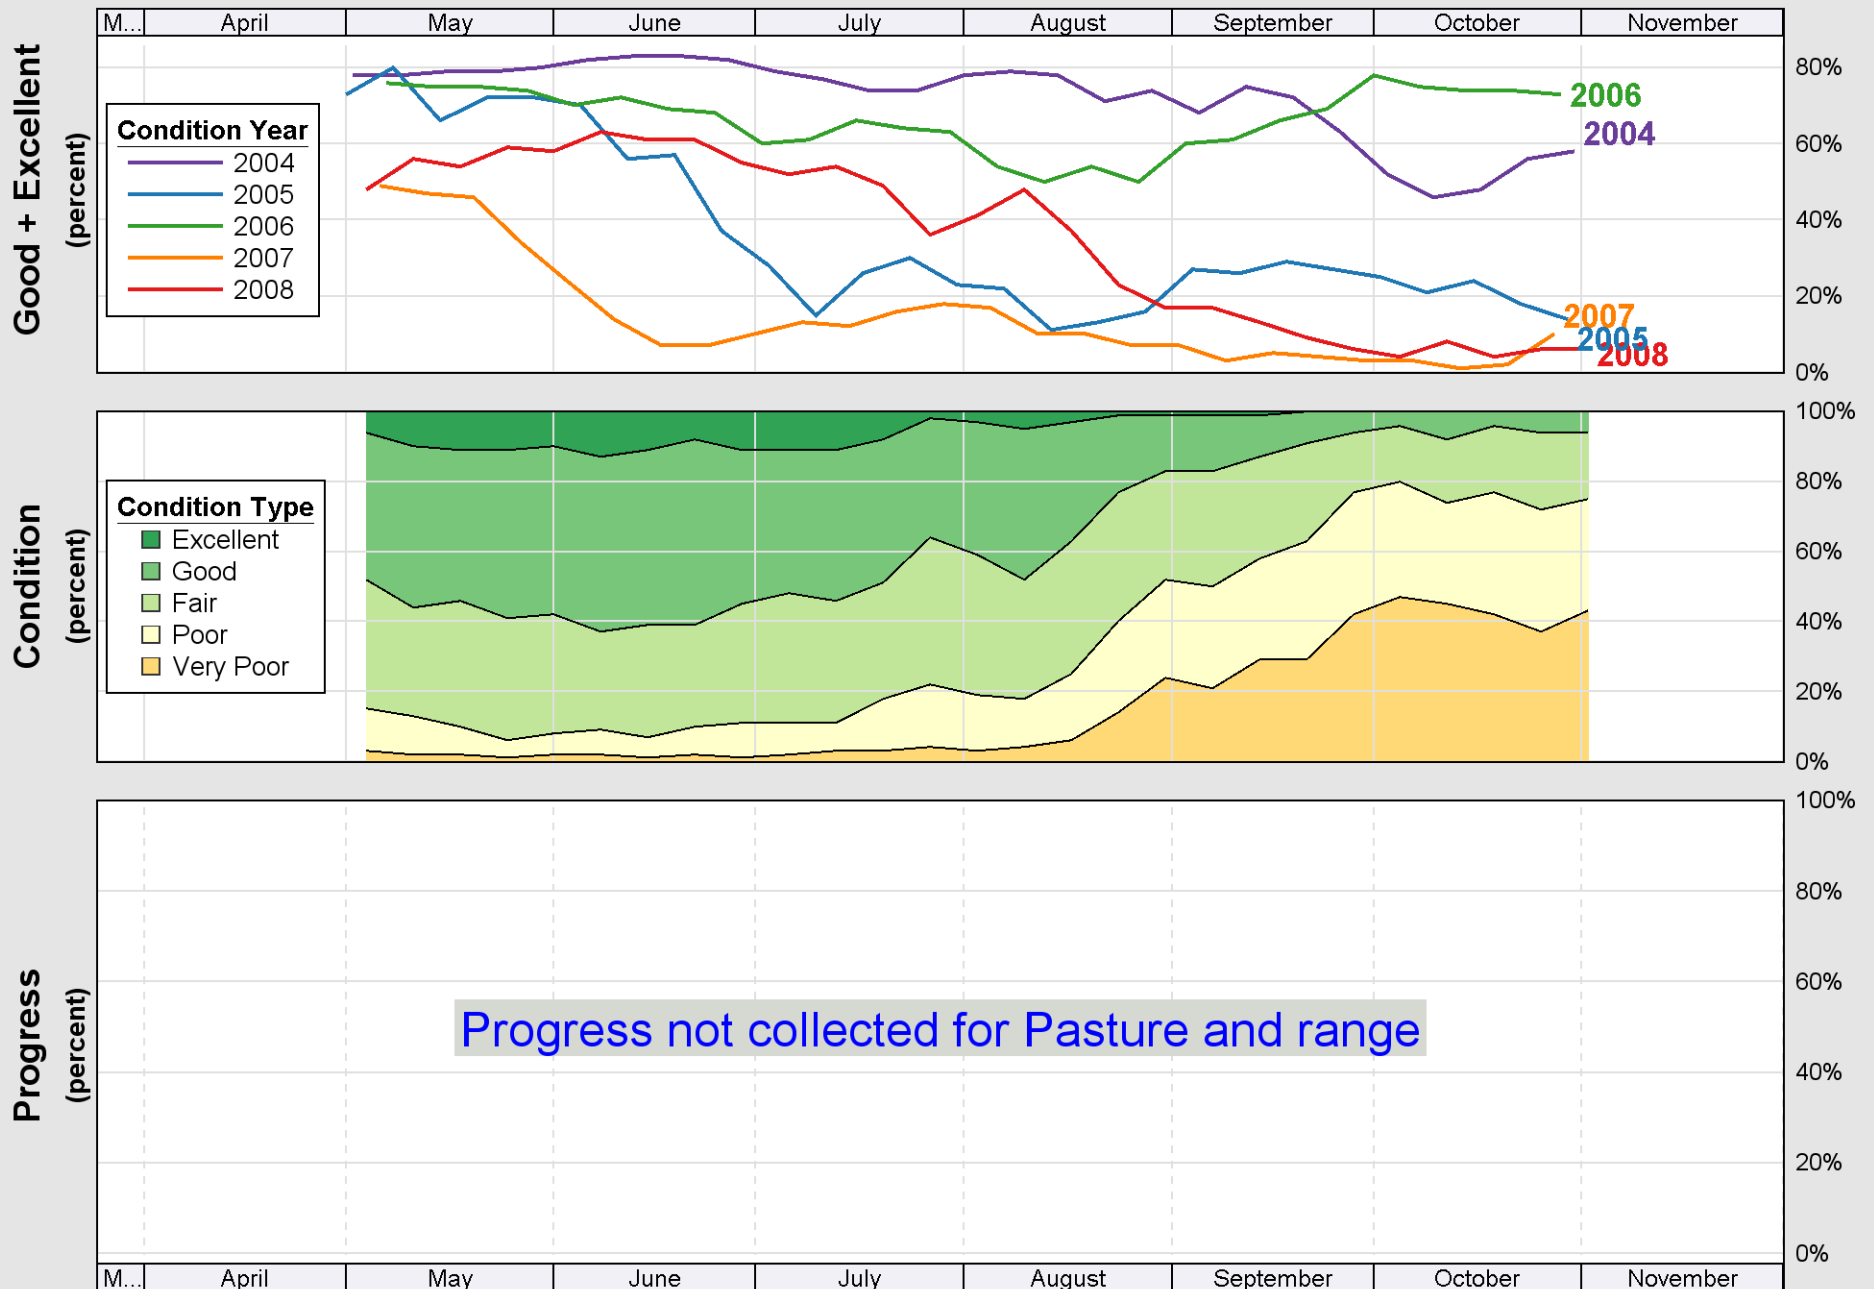

Crop Progress and Condition: Corn in Kentucky , 2008

Source: National Agricultural Statistics Service (NASS), Crop Progress Report

Crop Progress and Condition: Soybeans in Kentucky, 2008

Source: National Agricultural Statistics Service (NASS), Crop Progress Report