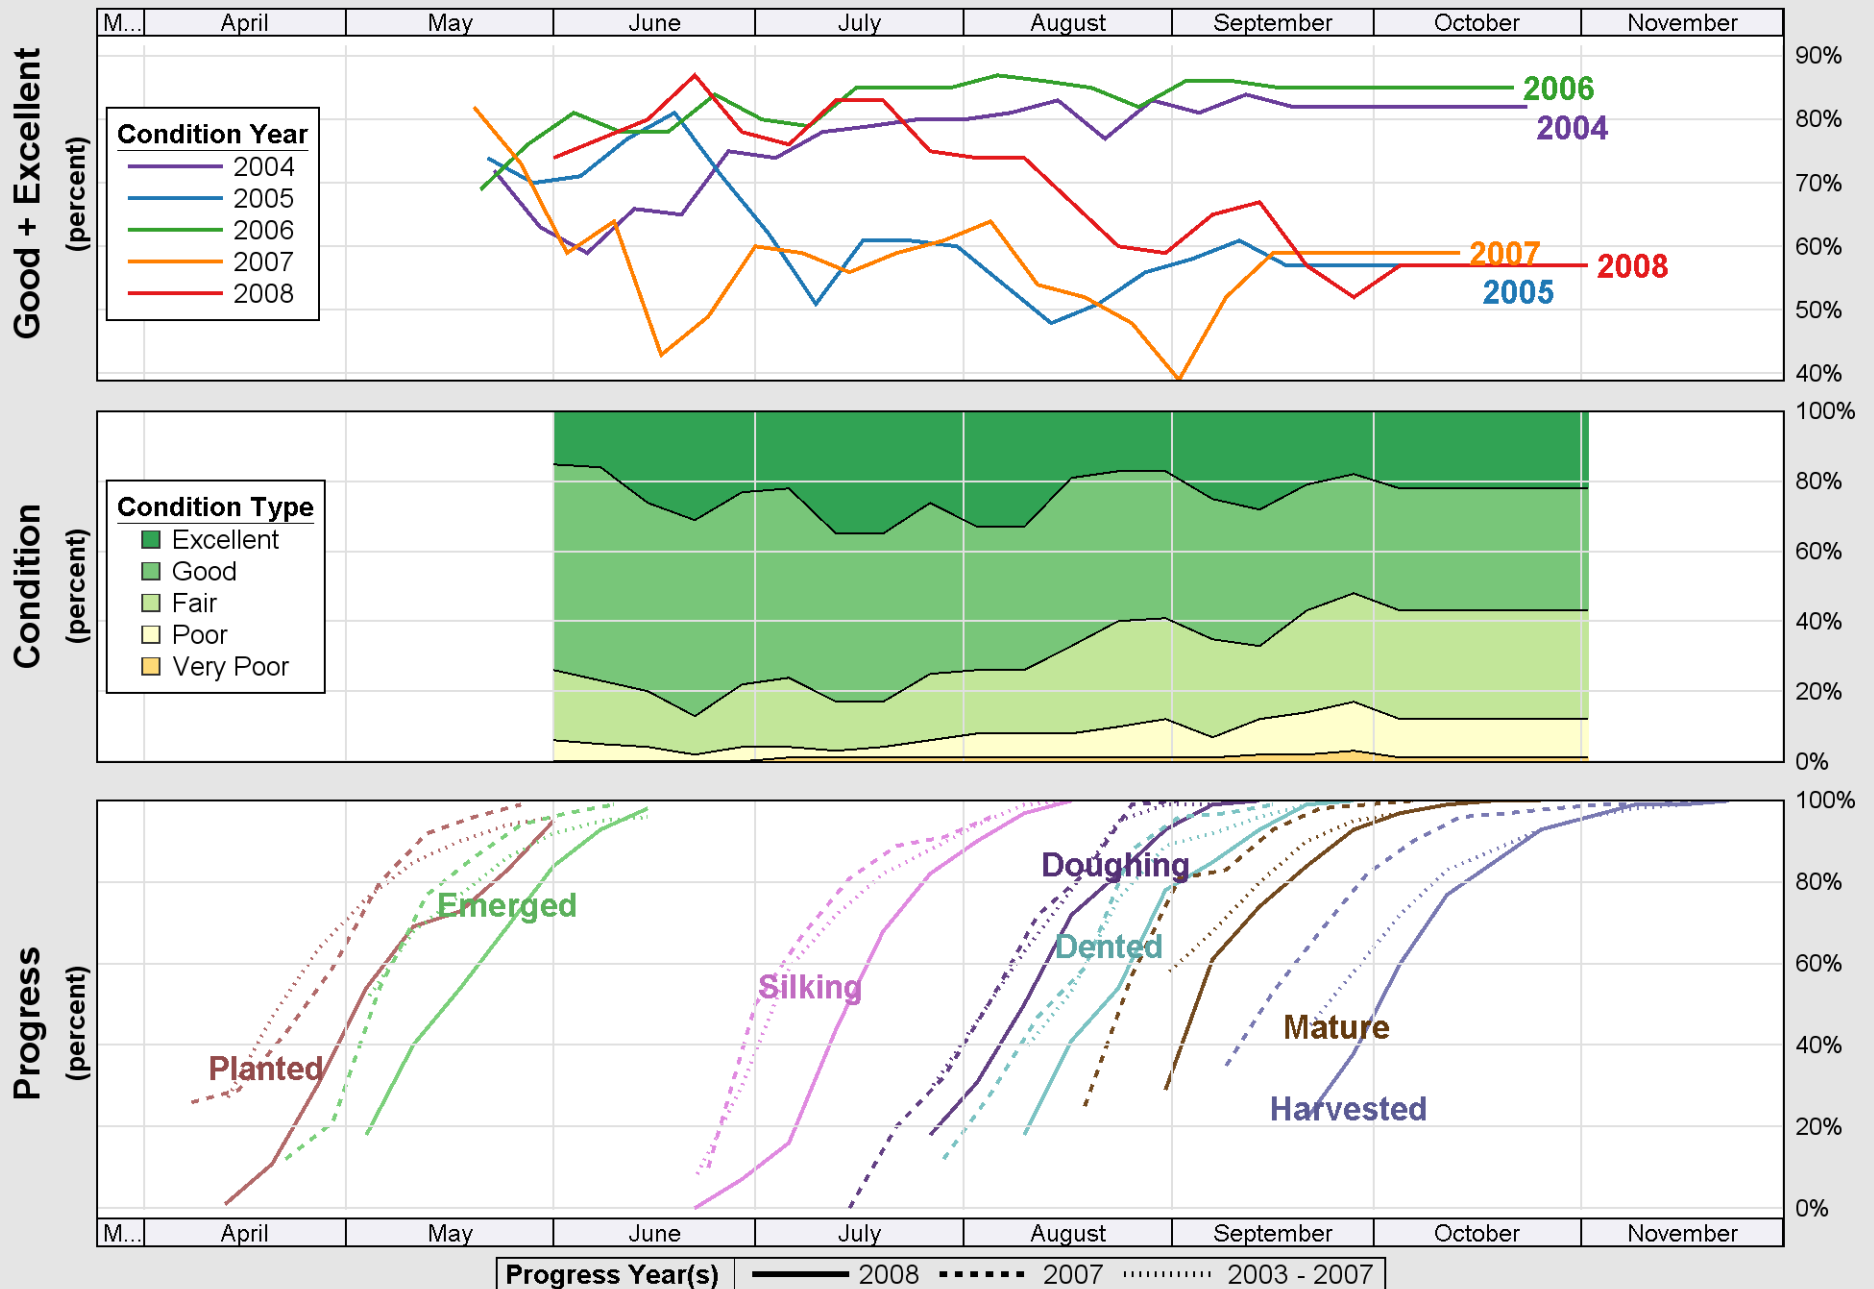

Crop Progress and Condition: Corn in Kentucky , 2008

Source: National Agricultural Statistics Service (NASS), Crop Progress Report

Crop Progress and Condition: Soybeans in Kentucky, 2008

Source: National Agricultural Statistics Service (NASS), Crop Progress Report