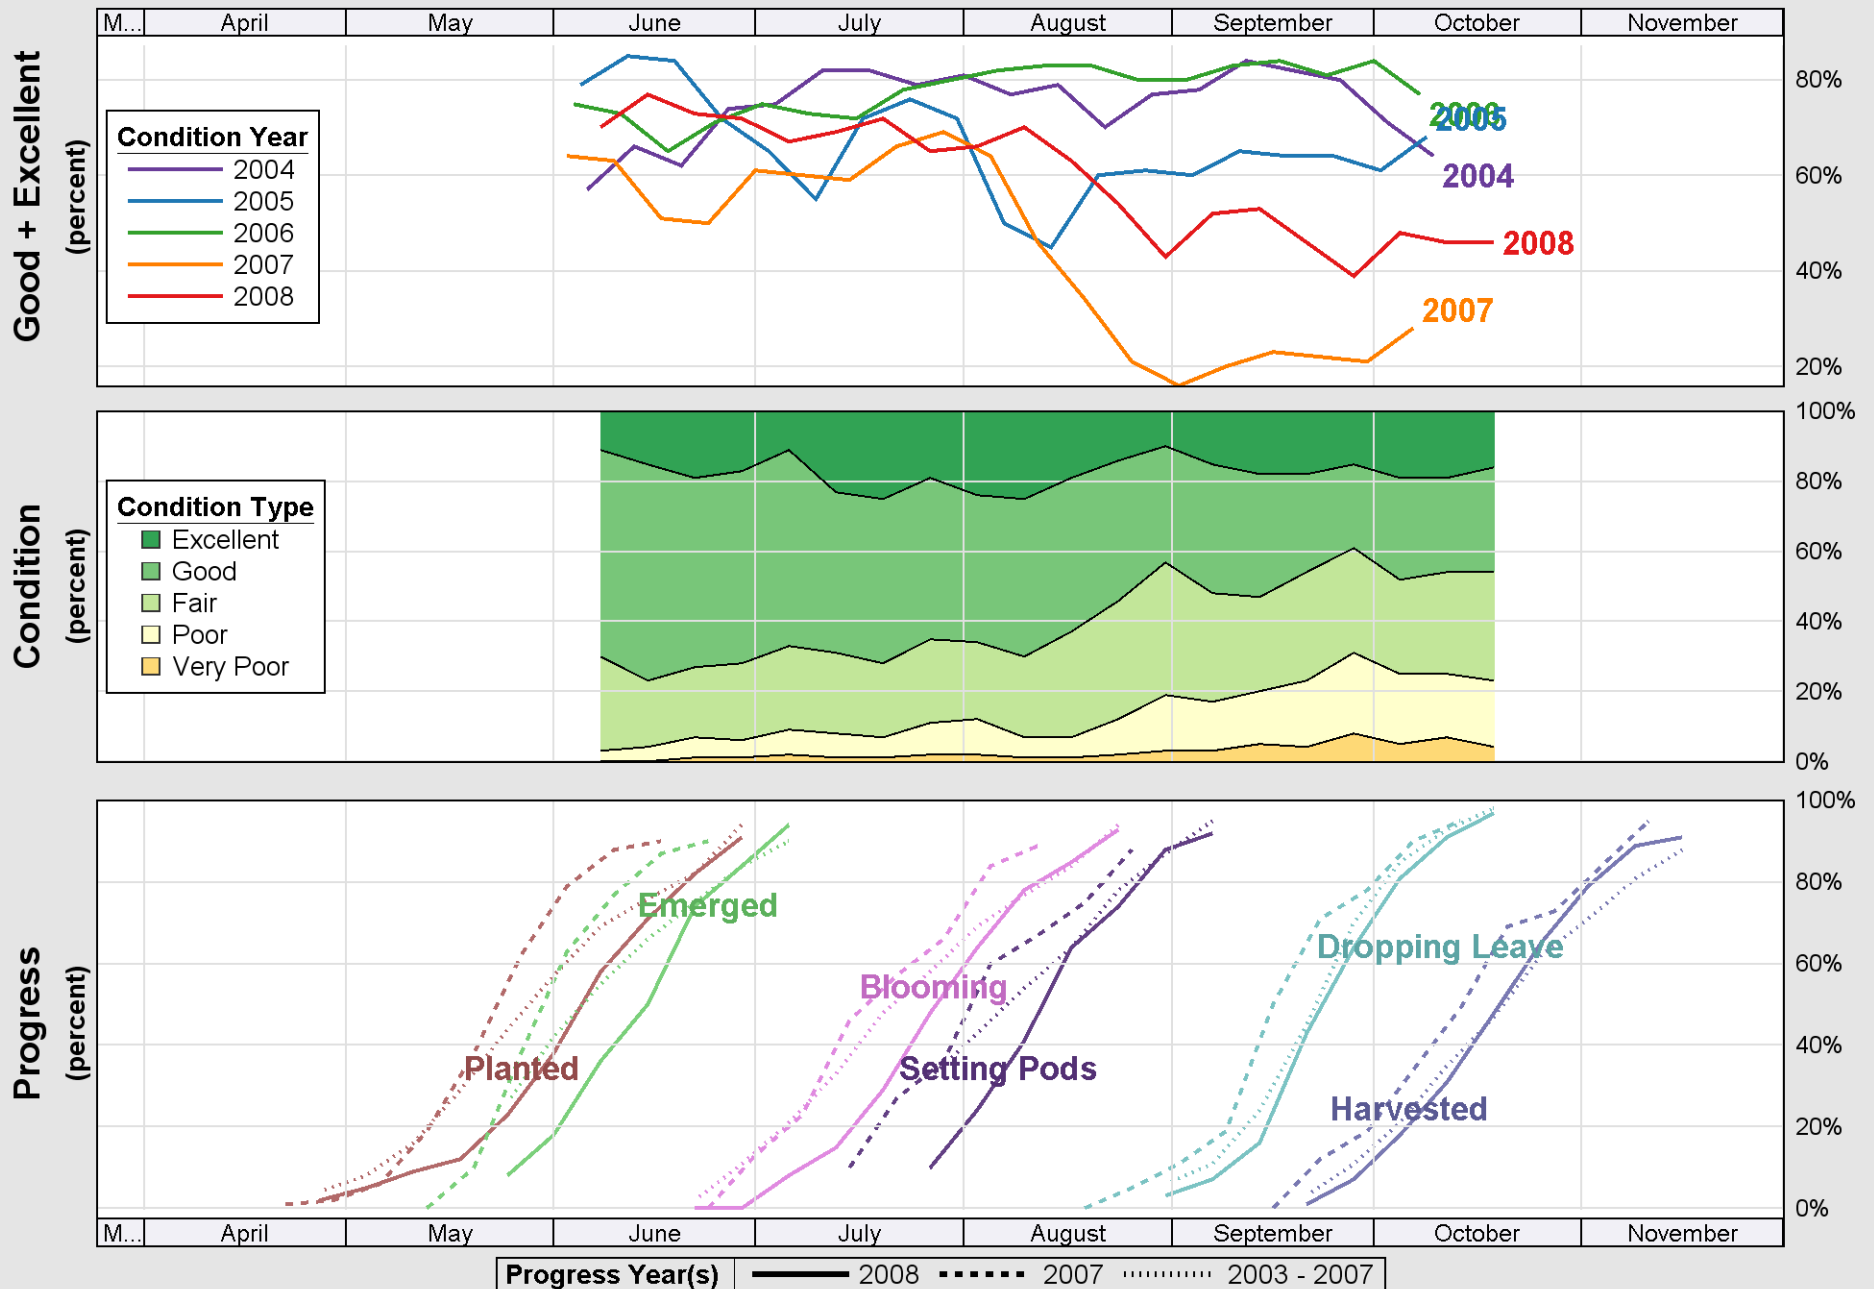

Crop Progress and Condition: Corn in Kentucky , 2008

Source: National Agricultural Statistics Service (NASS), Crop Progress Report

Crop Progress and Condition: Soybeans in Kentucky, 2008

Source: National Agricultural Statistics Service (NASS), Crop Progress Report