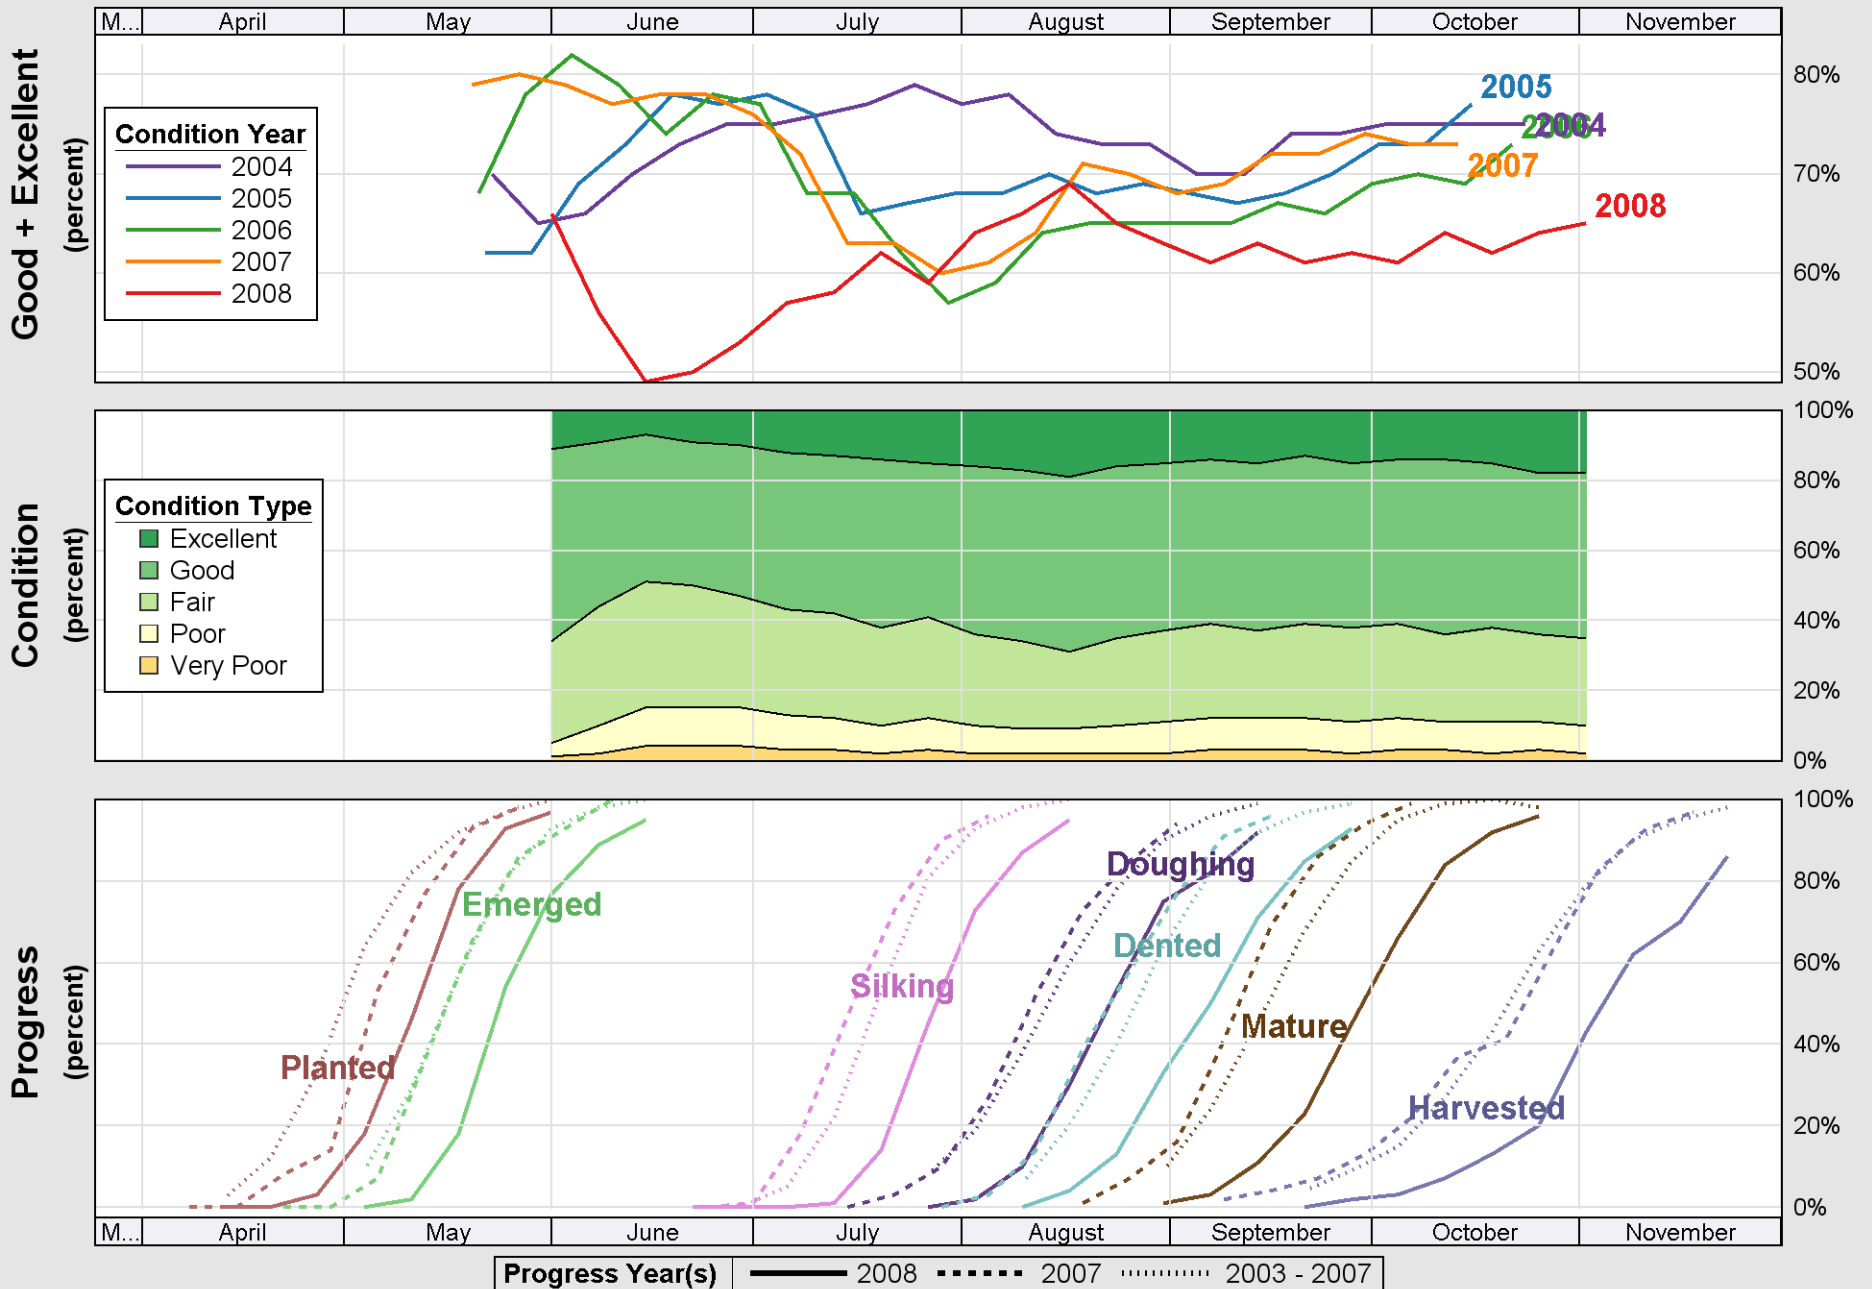

Crop Progress and Condition: Corn in Iowa, 2008

Source: National Agricultural Statistics Service (NASS), Crop Progress Report

Source: National Agricultural Statistics Service (NASS), Crop Progress Report