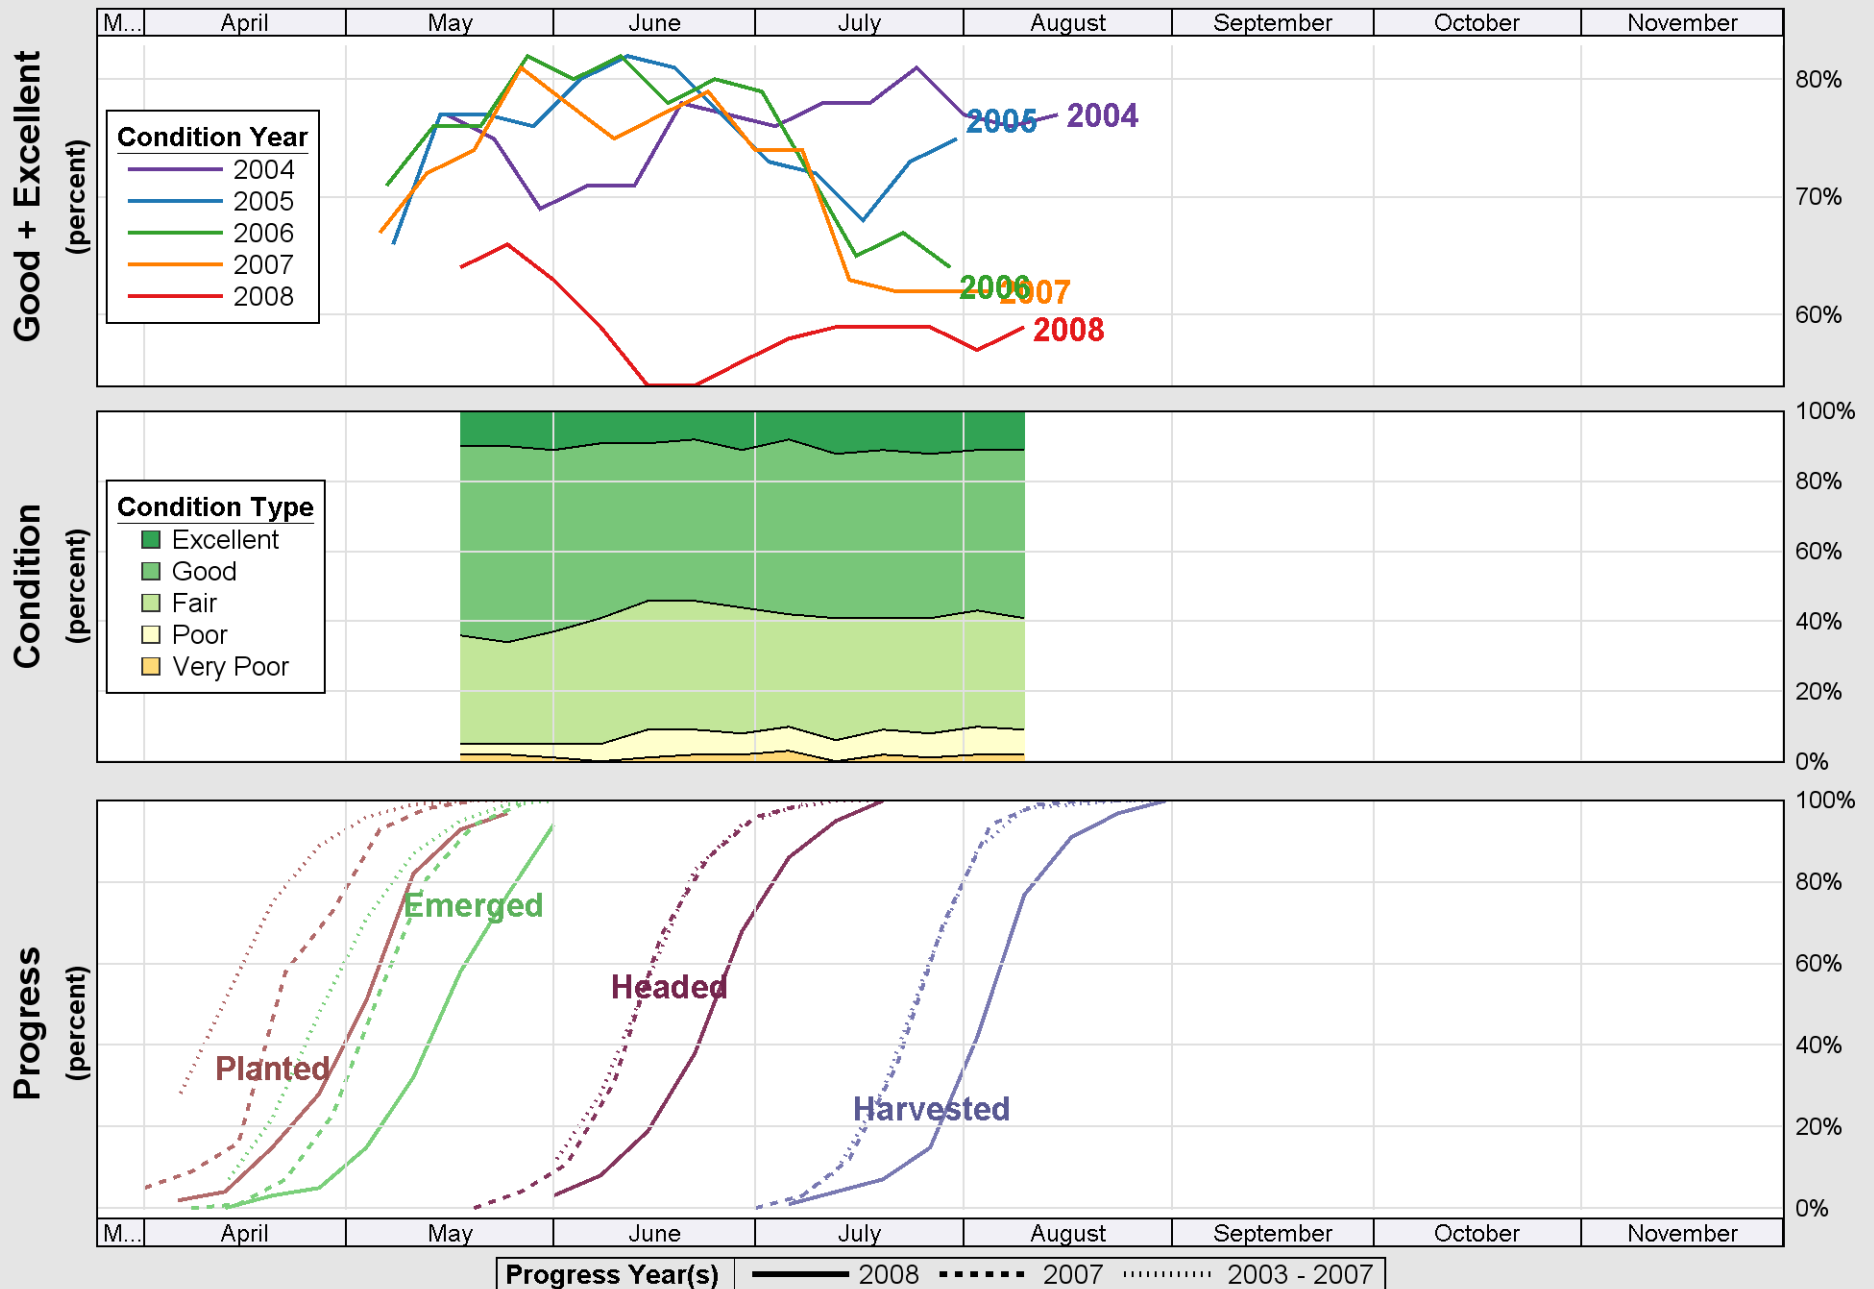

Crop Progress and Condition: Corn in Iowa, 2008

Source: National Agricultural Statistics Service (NASS), Crop Progress Report

Source: National Agricultural Statistics Service (NASS), Crop Progress Report