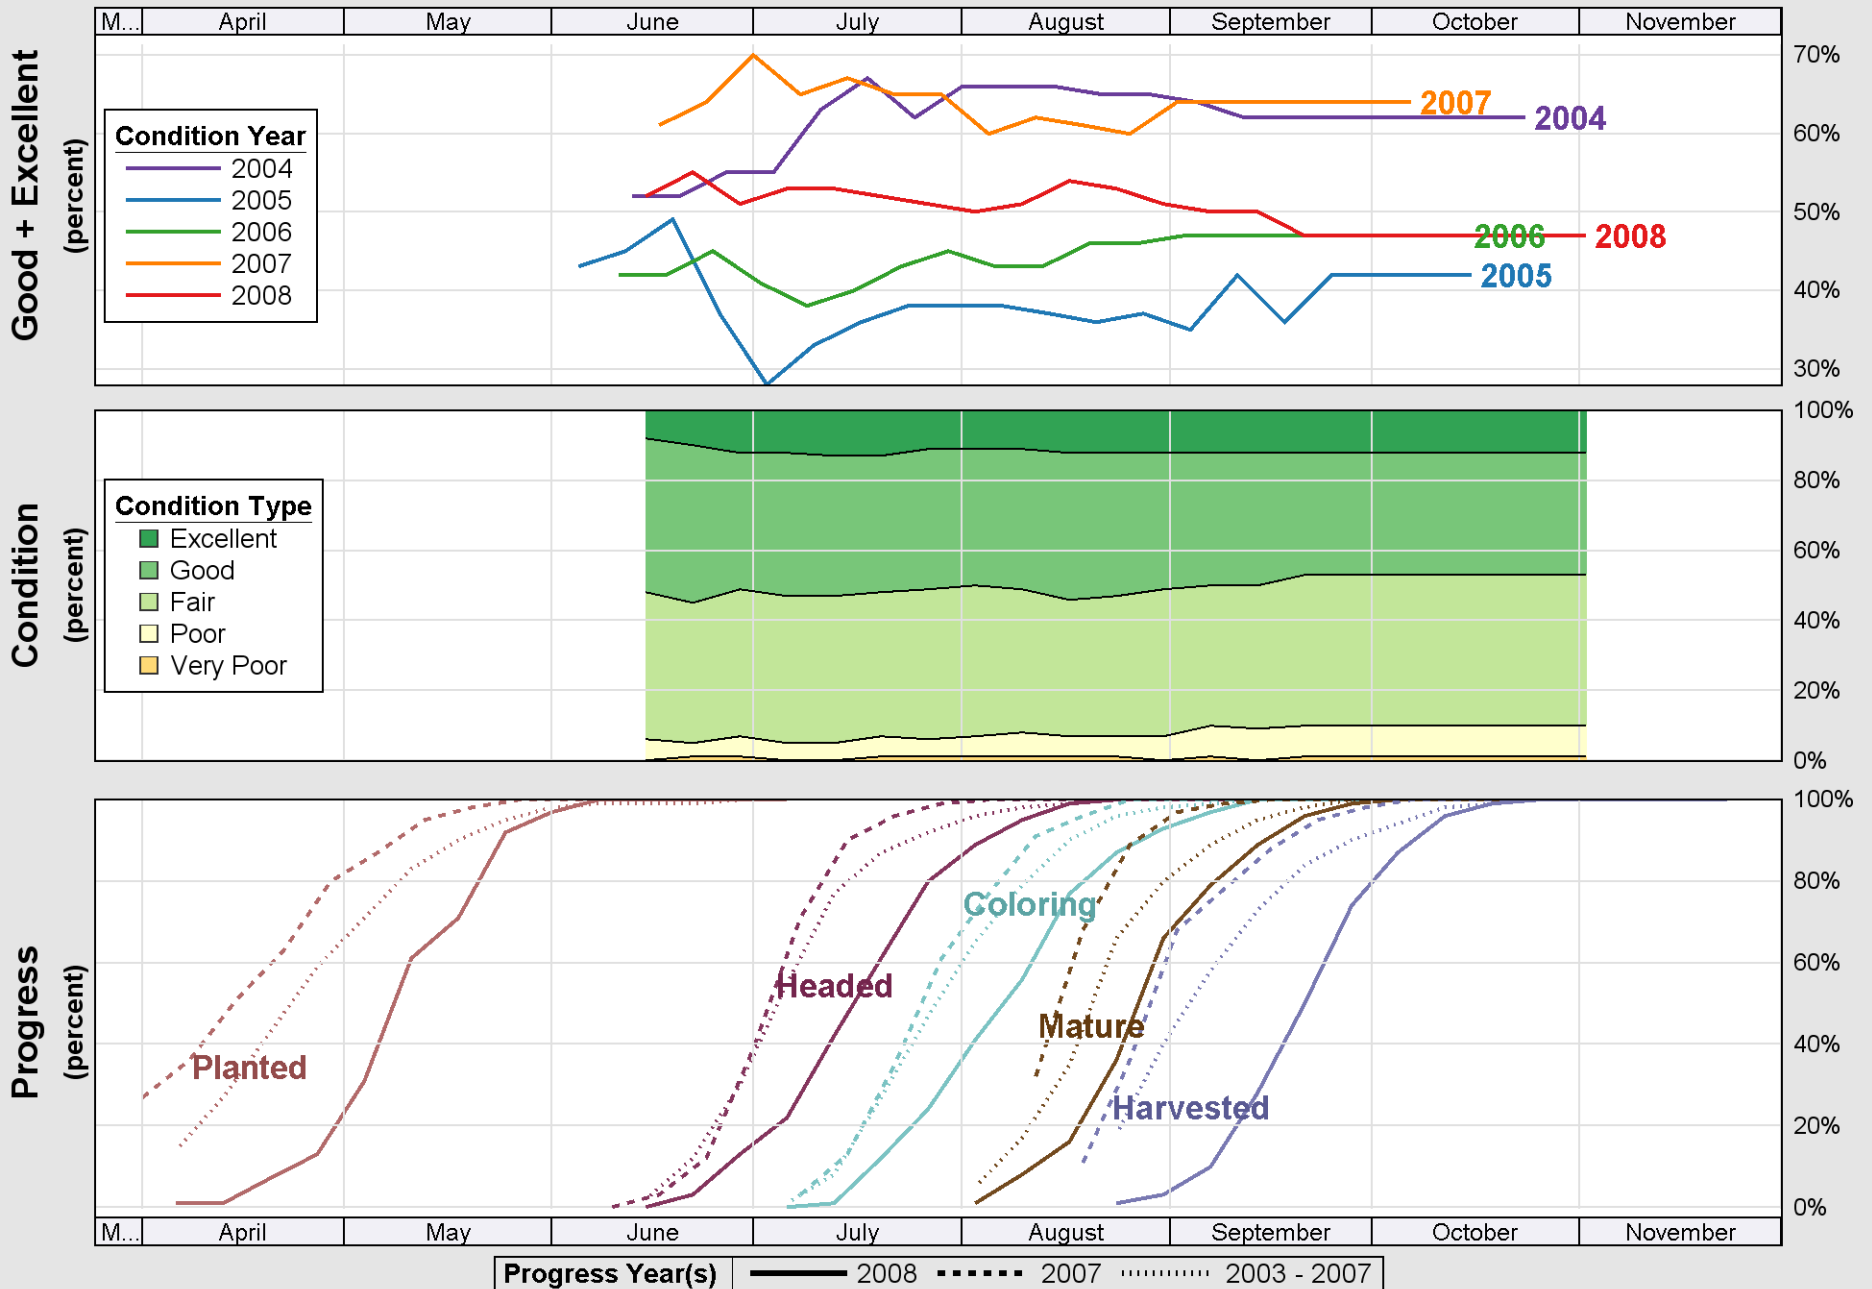

Source: National Agricultural Statistics Service (NASS), Crop Progress Report

Source: National Agricultural Statistics Service (NASS), Crop Progress Report

# Crop Progress and Condition: Sorghum in Arkansas , 2008

Source: National Agricultural Statistics Service (NASS), Crop Progress Report

Source: National Agricultural Statistics Service (NASS), Crop Progress Report