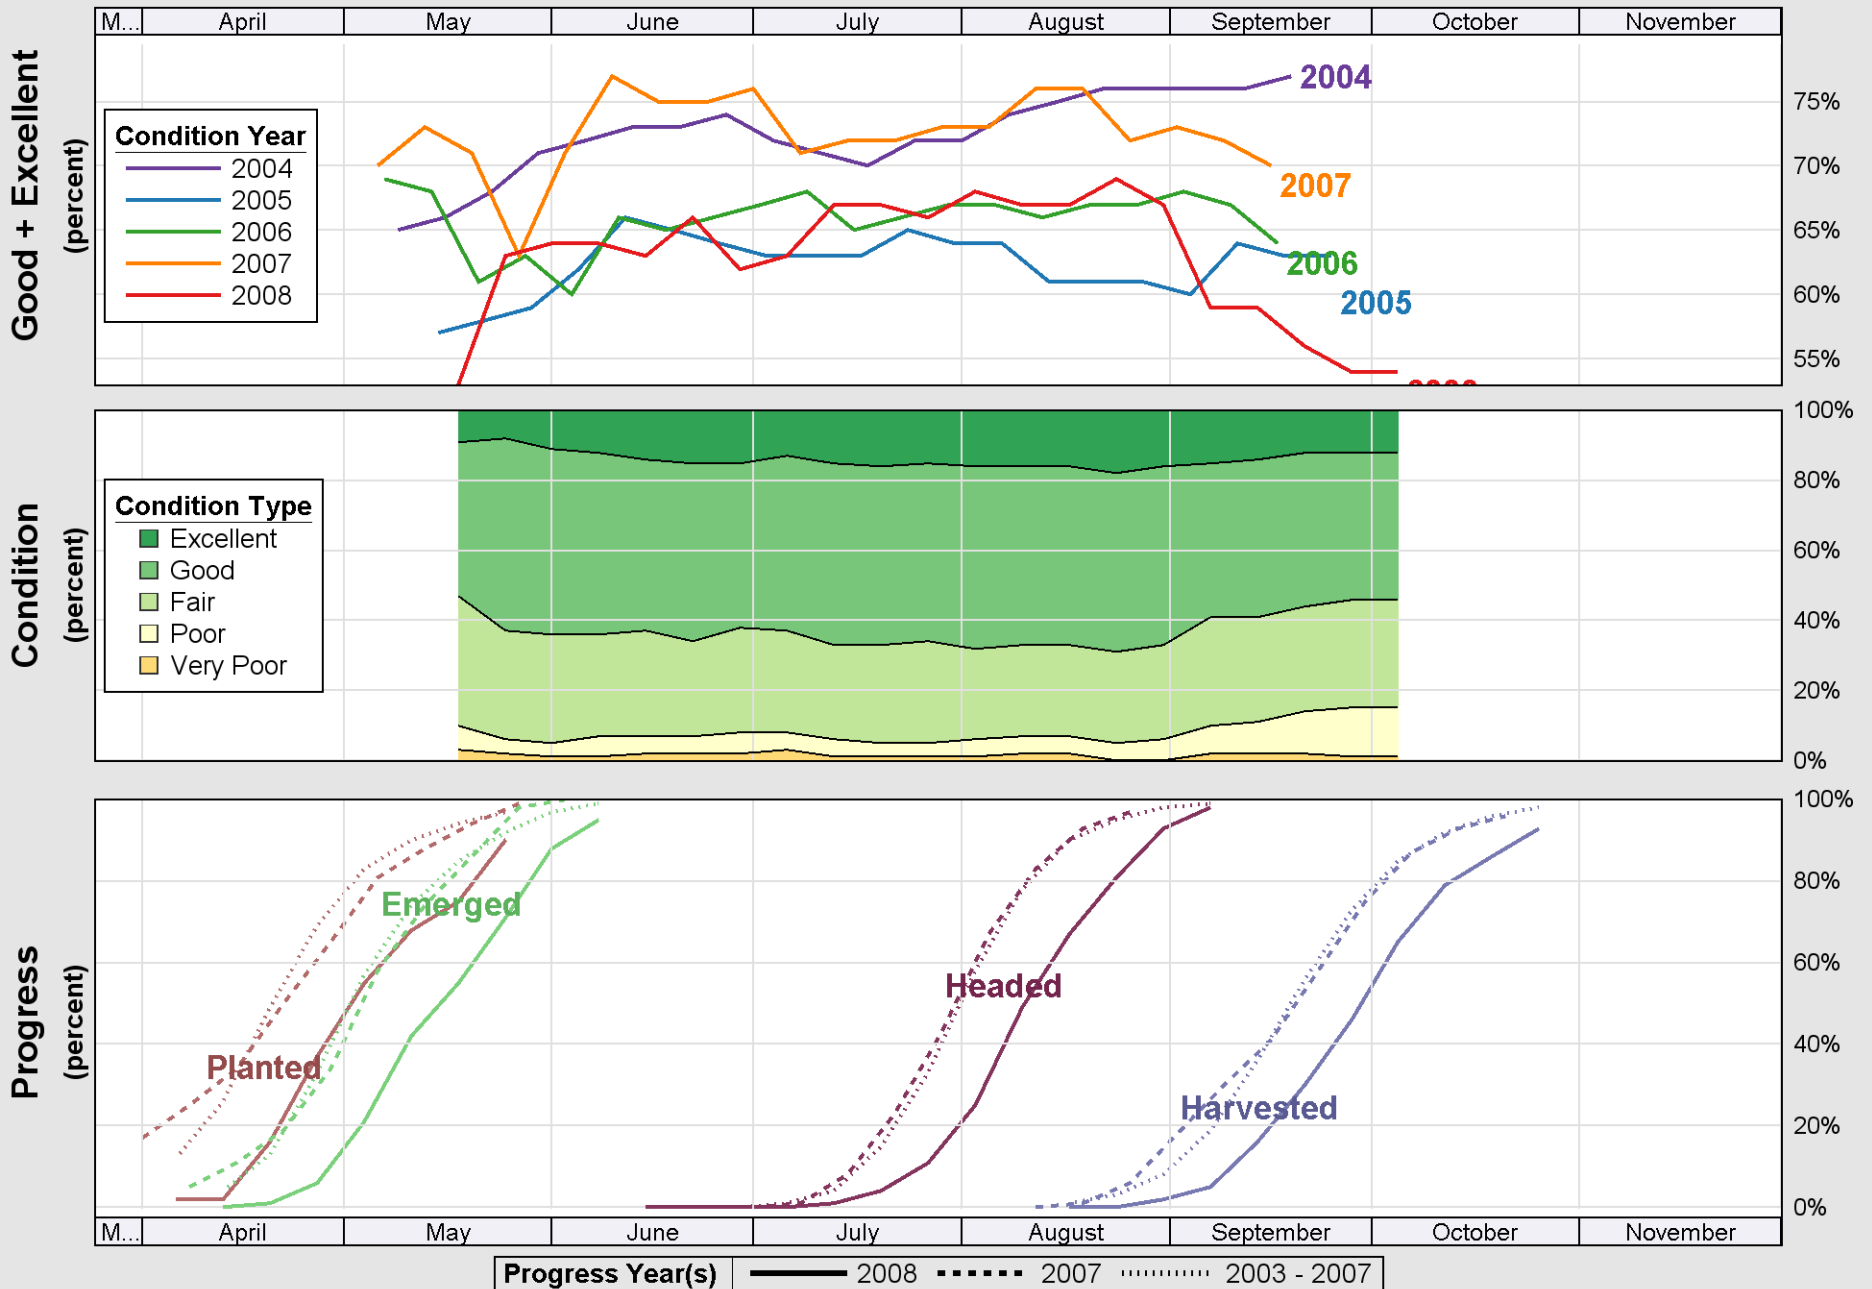

Source: National Agricultural Statistics Service (NASS), Crop Progress Report

Source: National Agricultural Statistics Service (NASS), Crop Progress Report

# Crop Progress and Condition: Sorghum in Arkansas , 2008

Source: National Agricultural Statistics Service (NASS), Crop Progress Report

Source: National Agricultural Statistics Service (NASS), Crop Progress Report