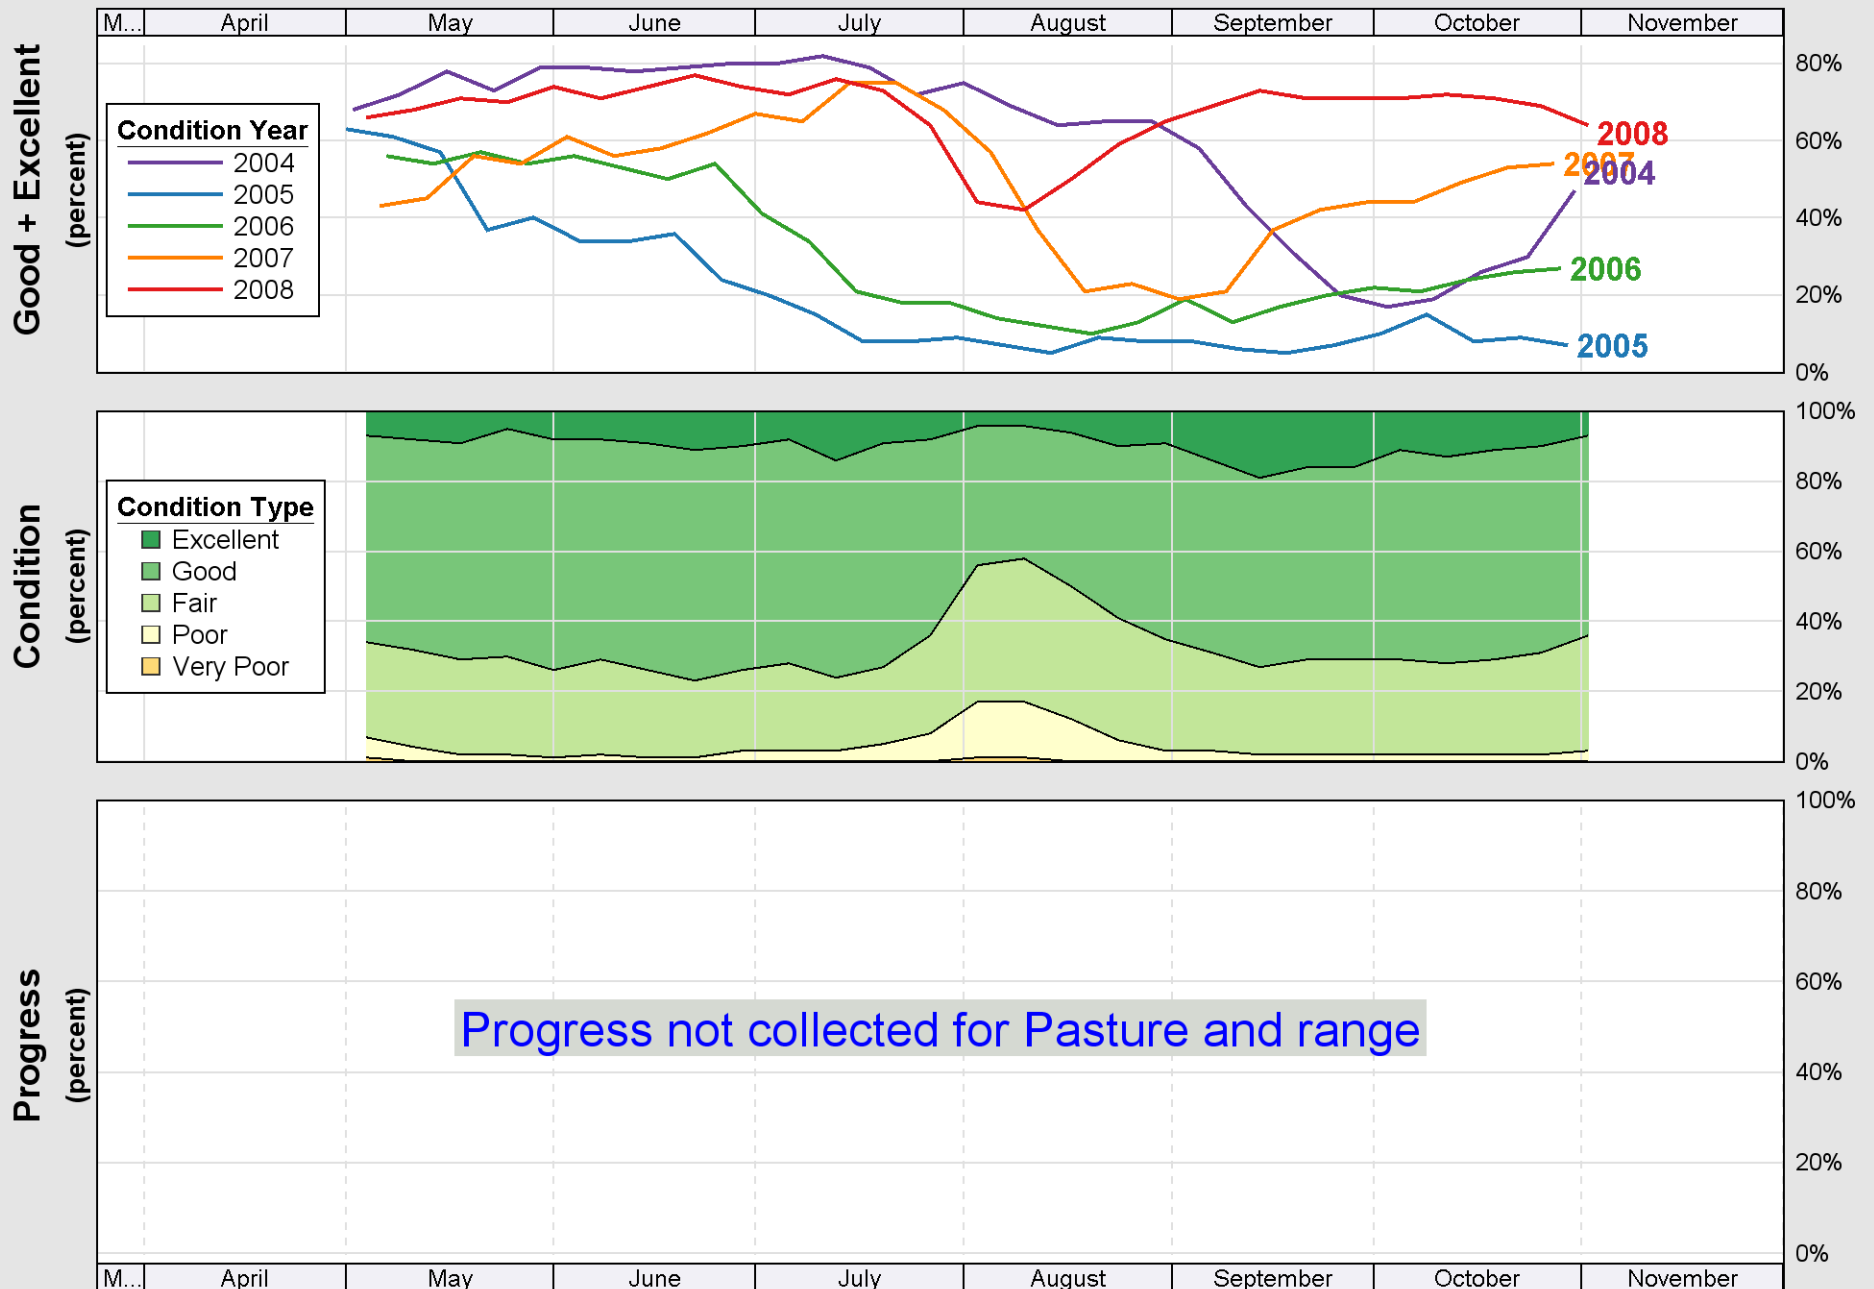

Source: National Agricultural Statistics Service (NASS), Crop Progress Report

Source: National Agricultural Statistics Service (NASS), Crop Progress Report

# Crop Progress and Condition: Sorghum in Arkansas , 2008

Source: National Agricultural Statistics Service (NASS), Crop Progress Report

Source: National Agricultural Statistics Service (NASS), Crop Progress Report