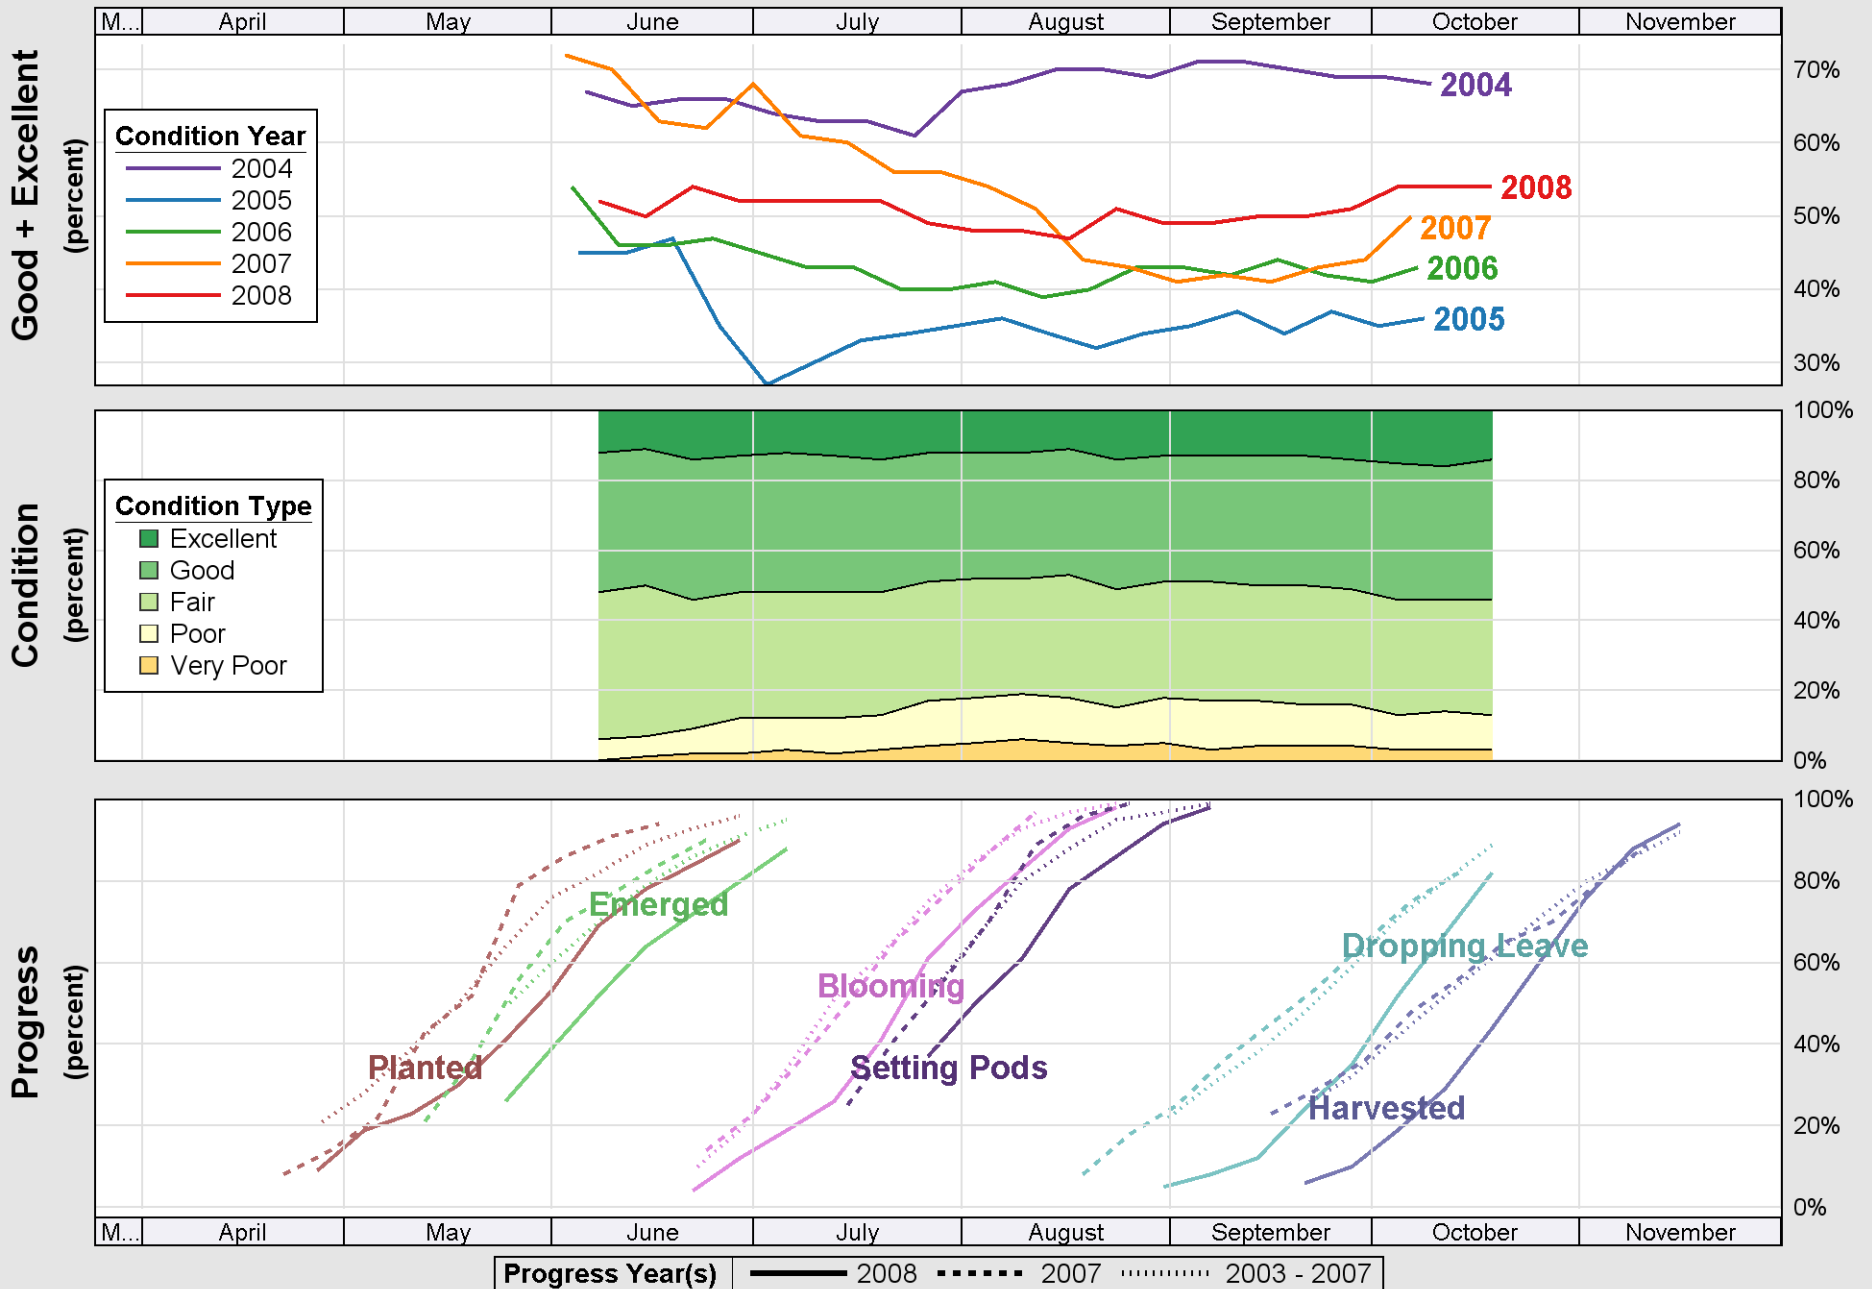

Source: National Agricultural Statistics Service (NASS), Crop Progress Report

Source: National Agricultural Statistics Service (NASS), Crop Progress Report

# Crop Progress and Condition: Sorghum in Arkansas , 2008

Source: National Agricultural Statistics Service (NASS), Crop Progress Report

Source: National Agricultural Statistics Service (NASS), Crop Progress Report