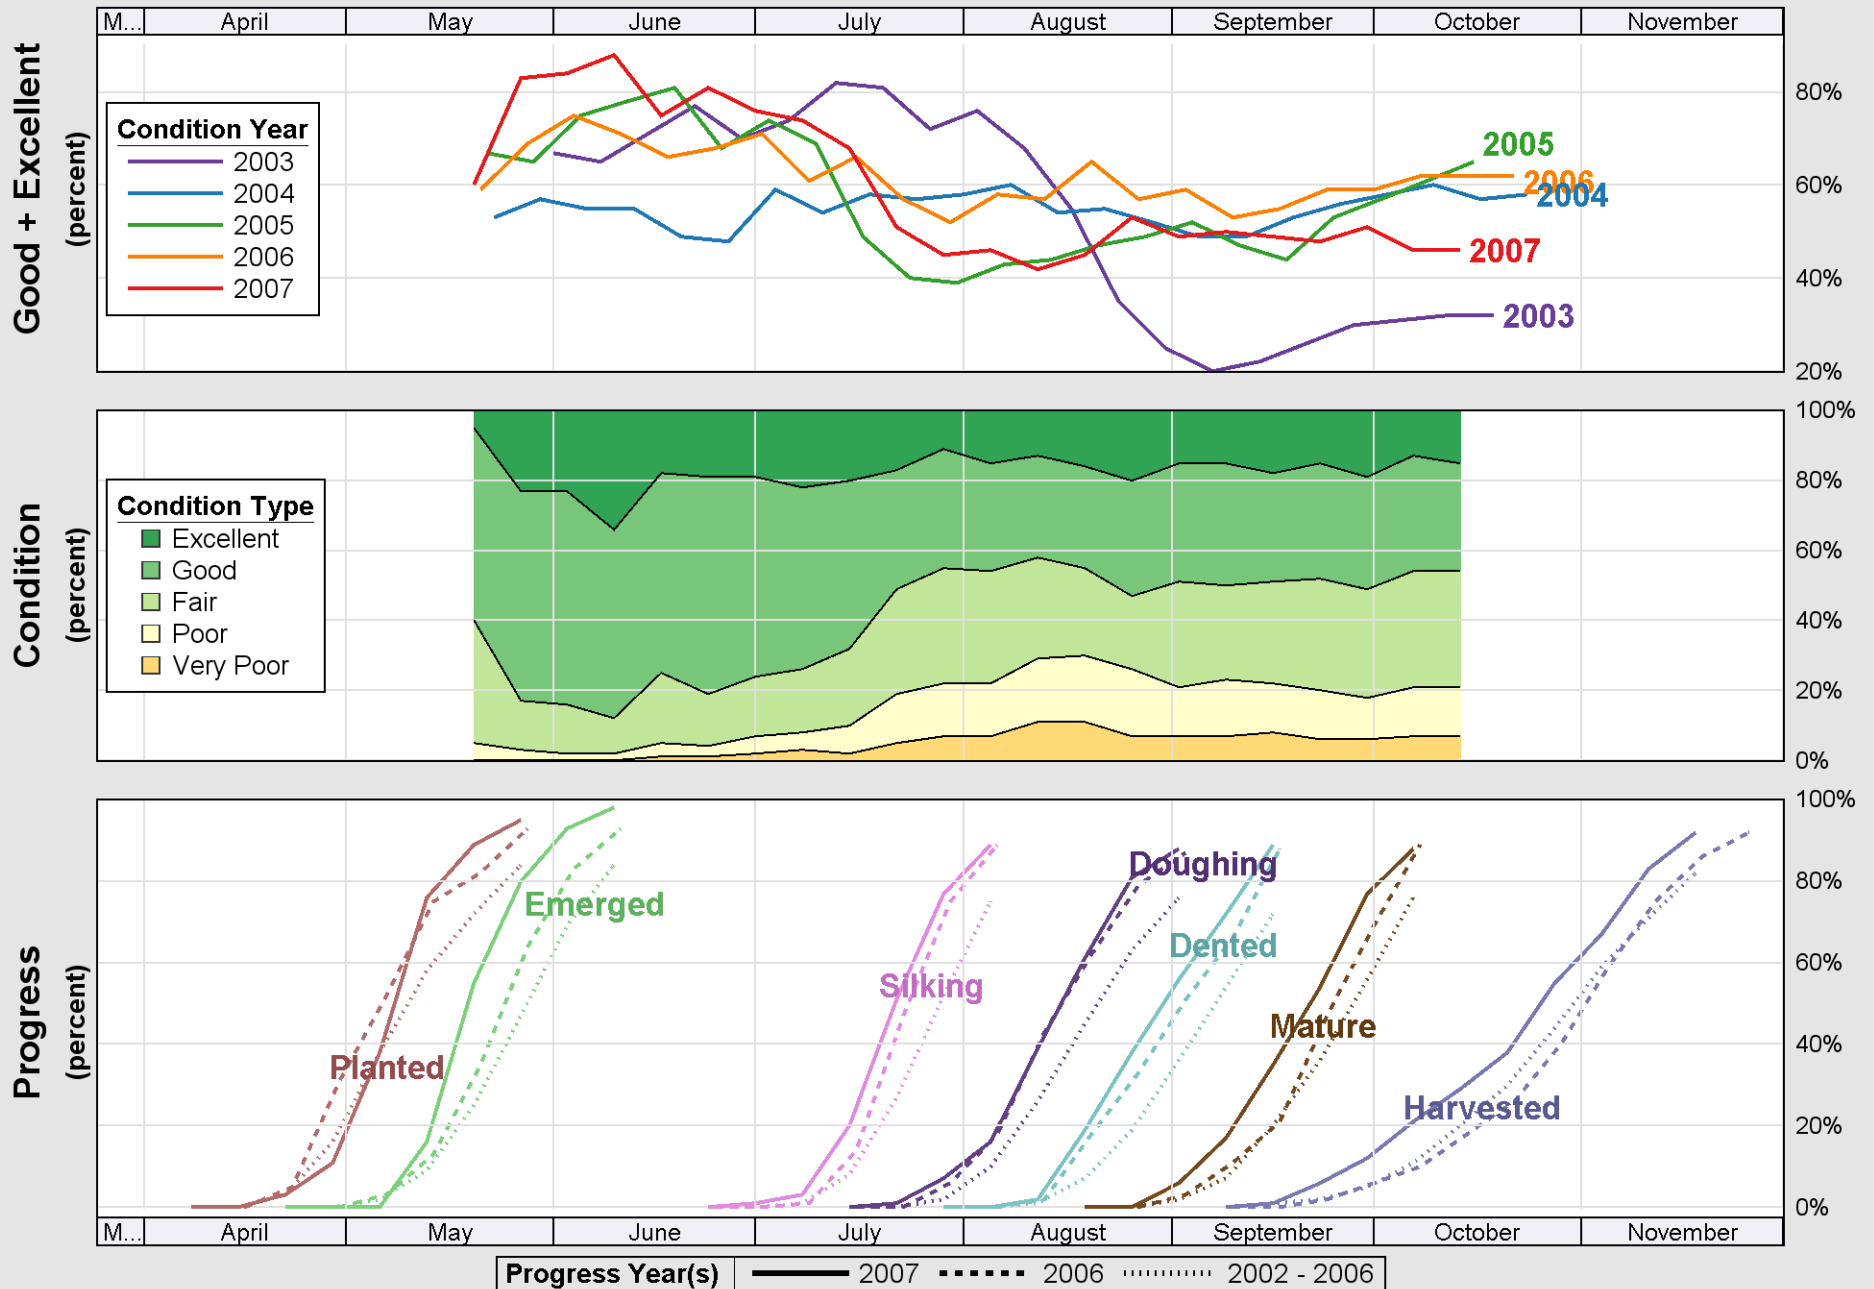

# Crop Progress and Condition: Corn in Wisconsin , 2007

Source: National Agricultural Statistics Service (NASS), Crop Progress Report

Source: National Agricultural Statistics Service (NASS), Crop Progress Report