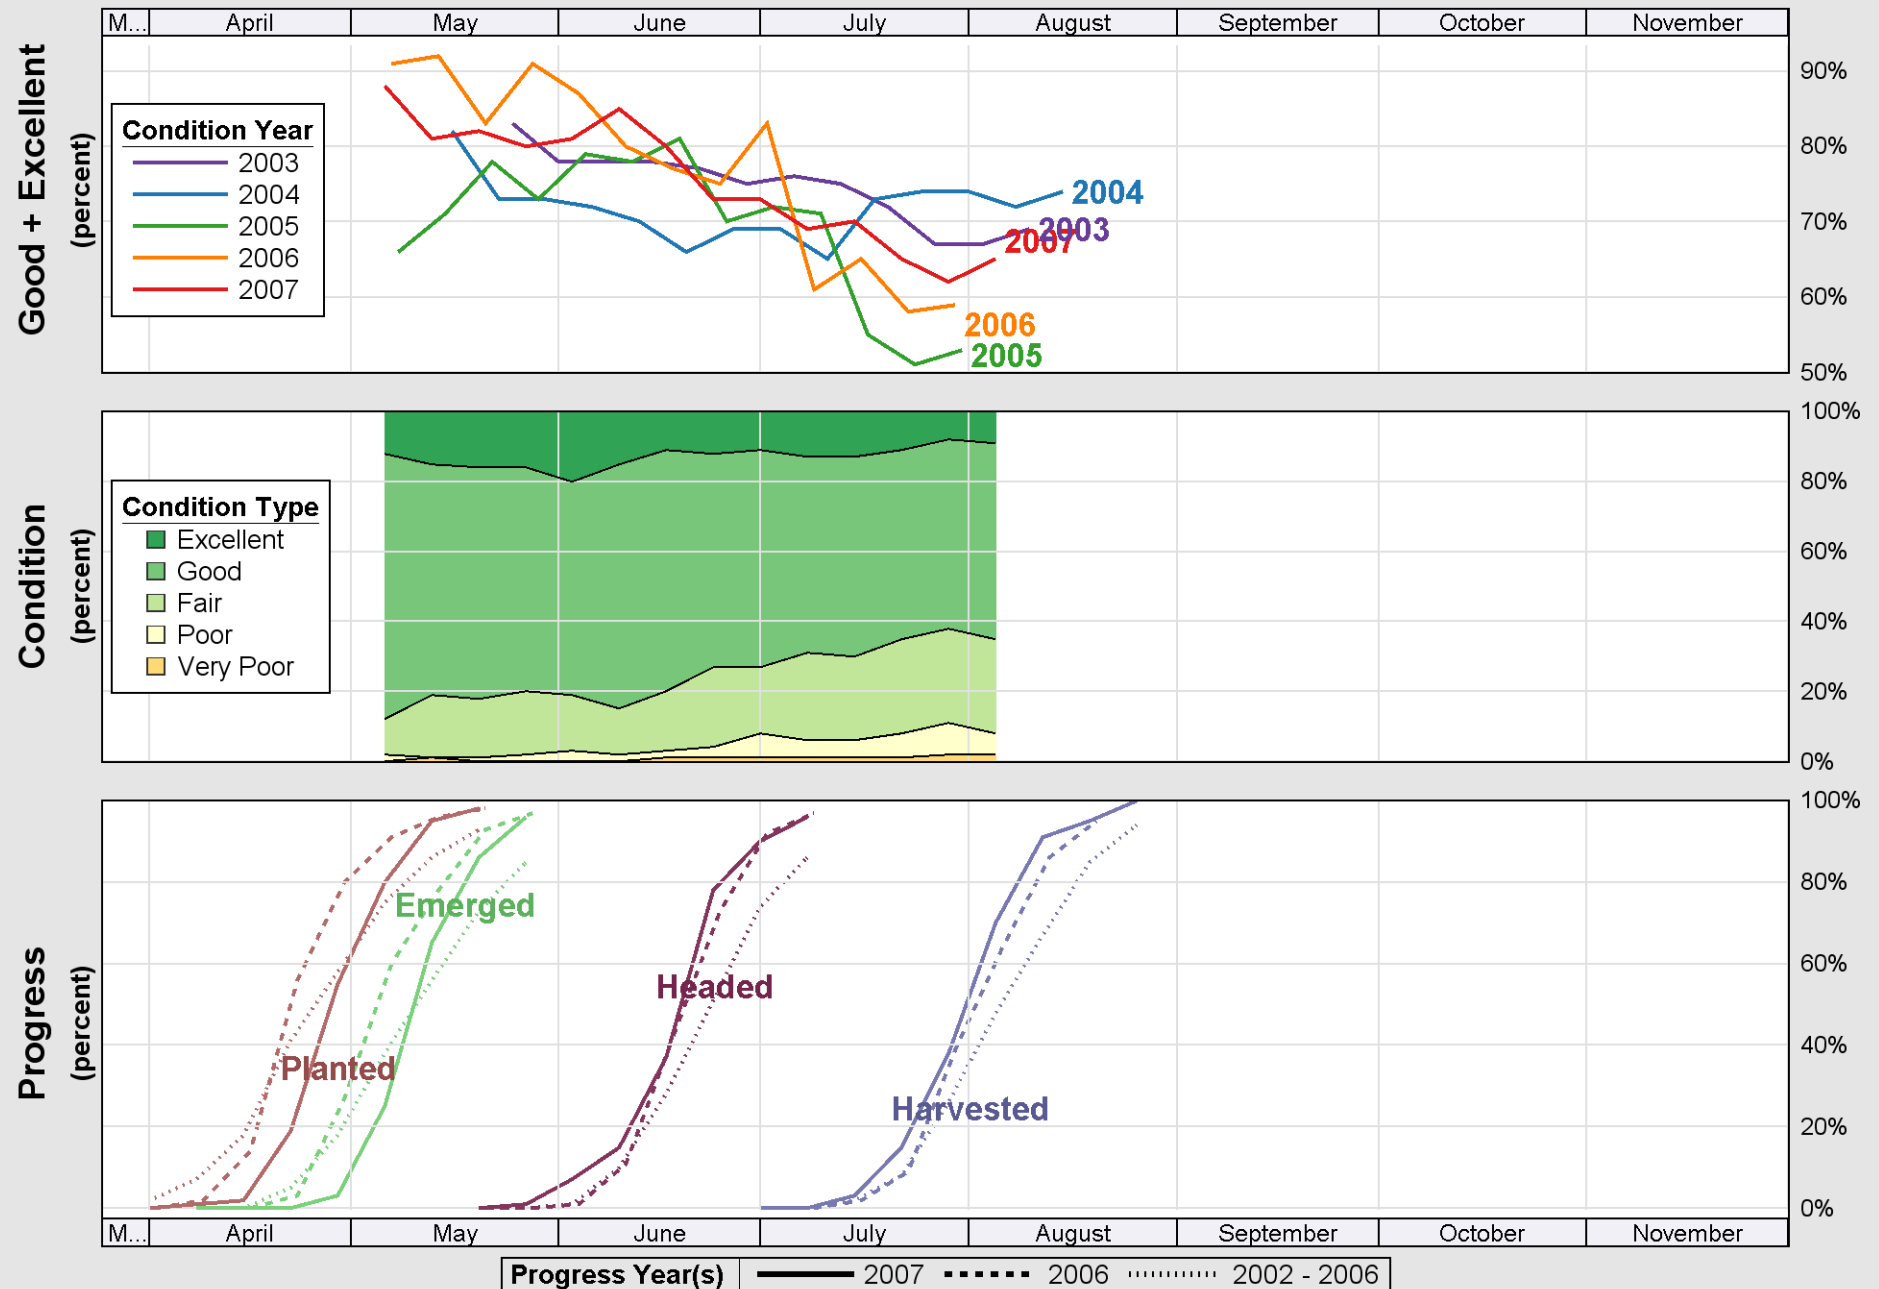

# Crop Progress and Condition: Corn in Wisconsin , 2007

Source: National Agricultural Statistics Service (NASS), Crop Progress Report

Source: National Agricultural Statistics Service (NASS), Crop Progress Report