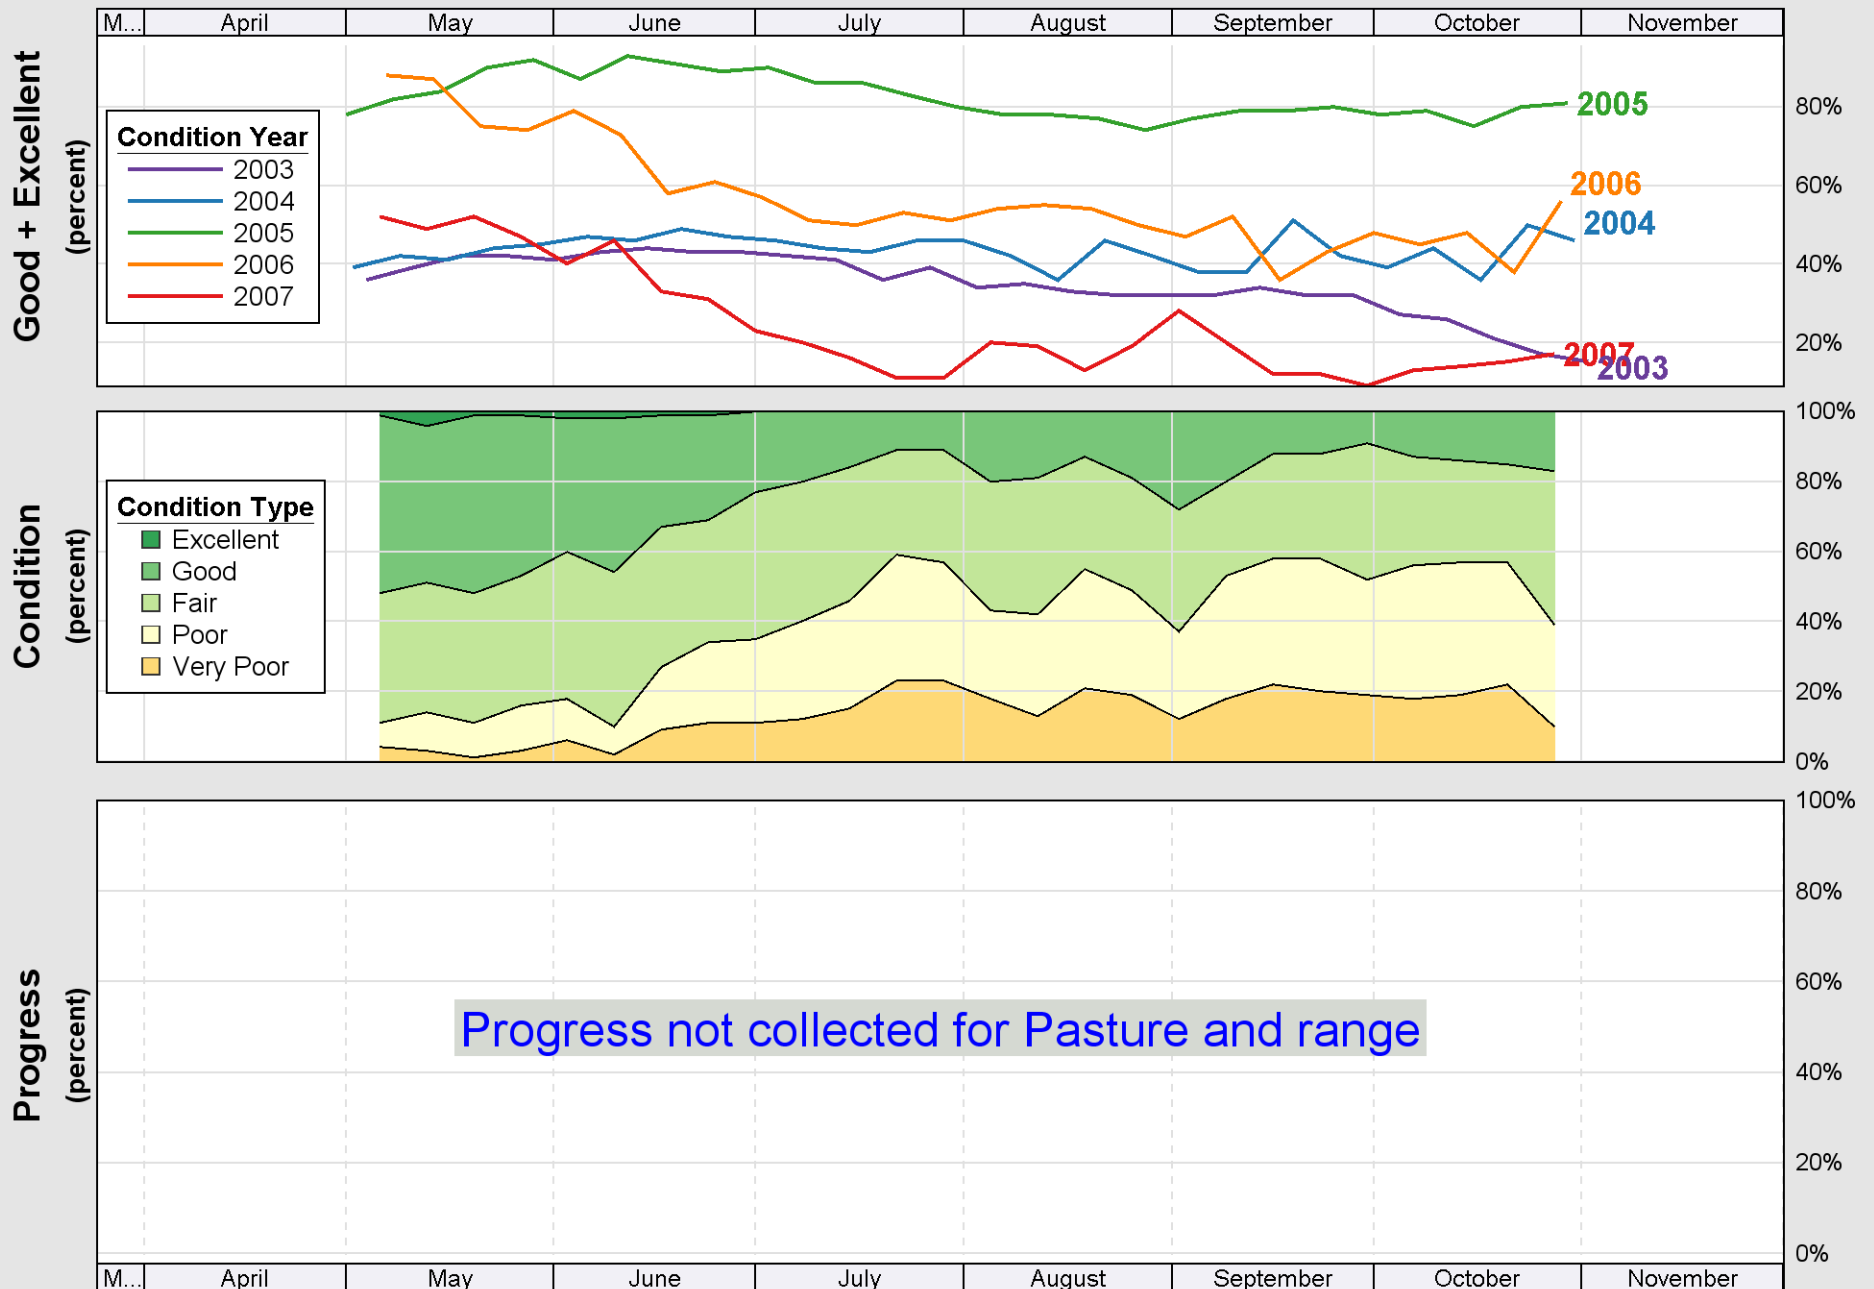

### Crop Progress and Condition: Pasture and range in Utah , 2007

Source: National Agricultural Statistics Service (NASS), Crop Progress Report