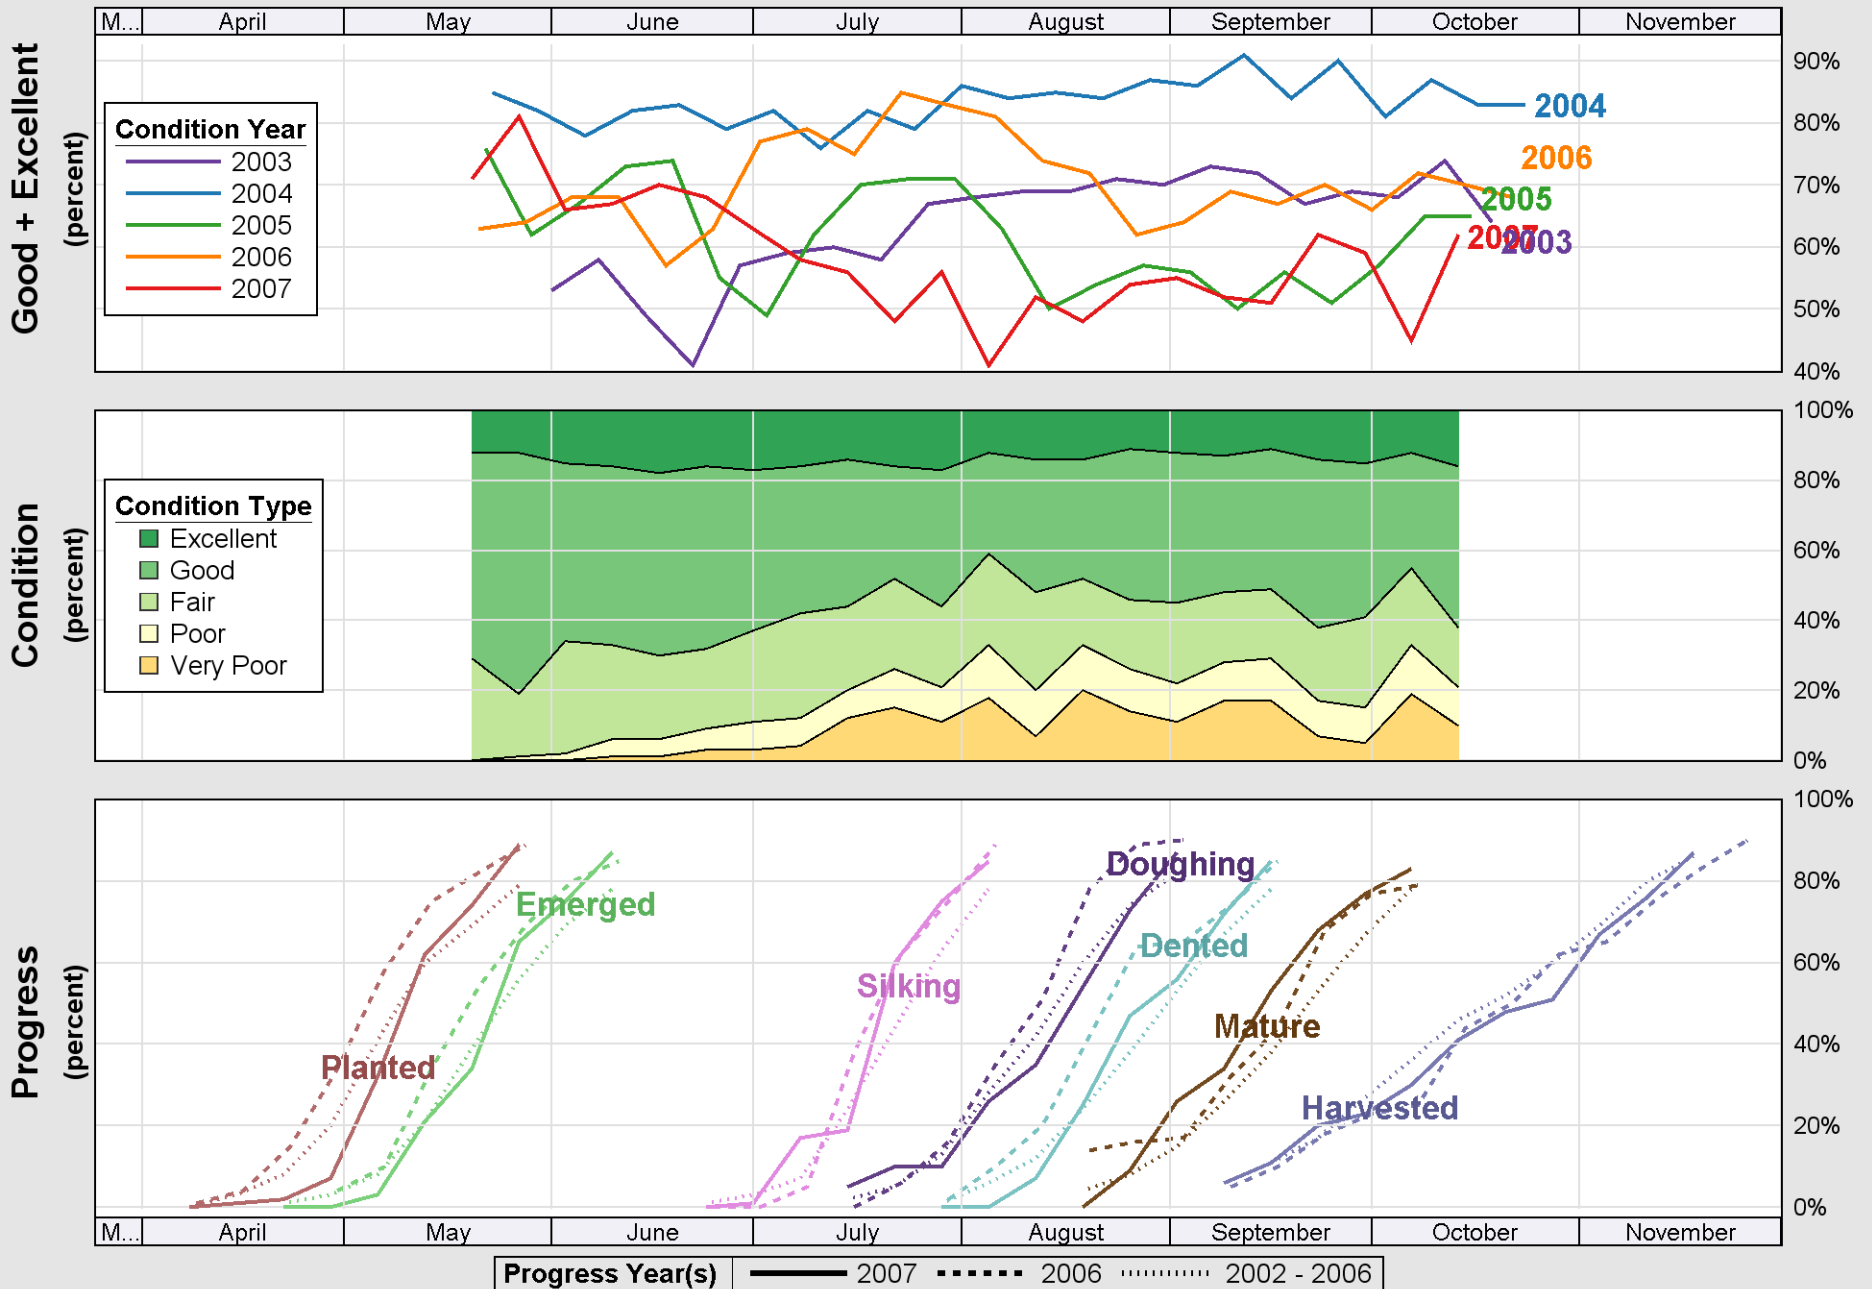

# Crop Progress and Condition: Corn in Pennsylvania , 2007

Source: National Agricultural Statistics Service (NASS), Crop Progress Report

Source: National Agricultural Statistics Service (NASS), Crop Progress Report