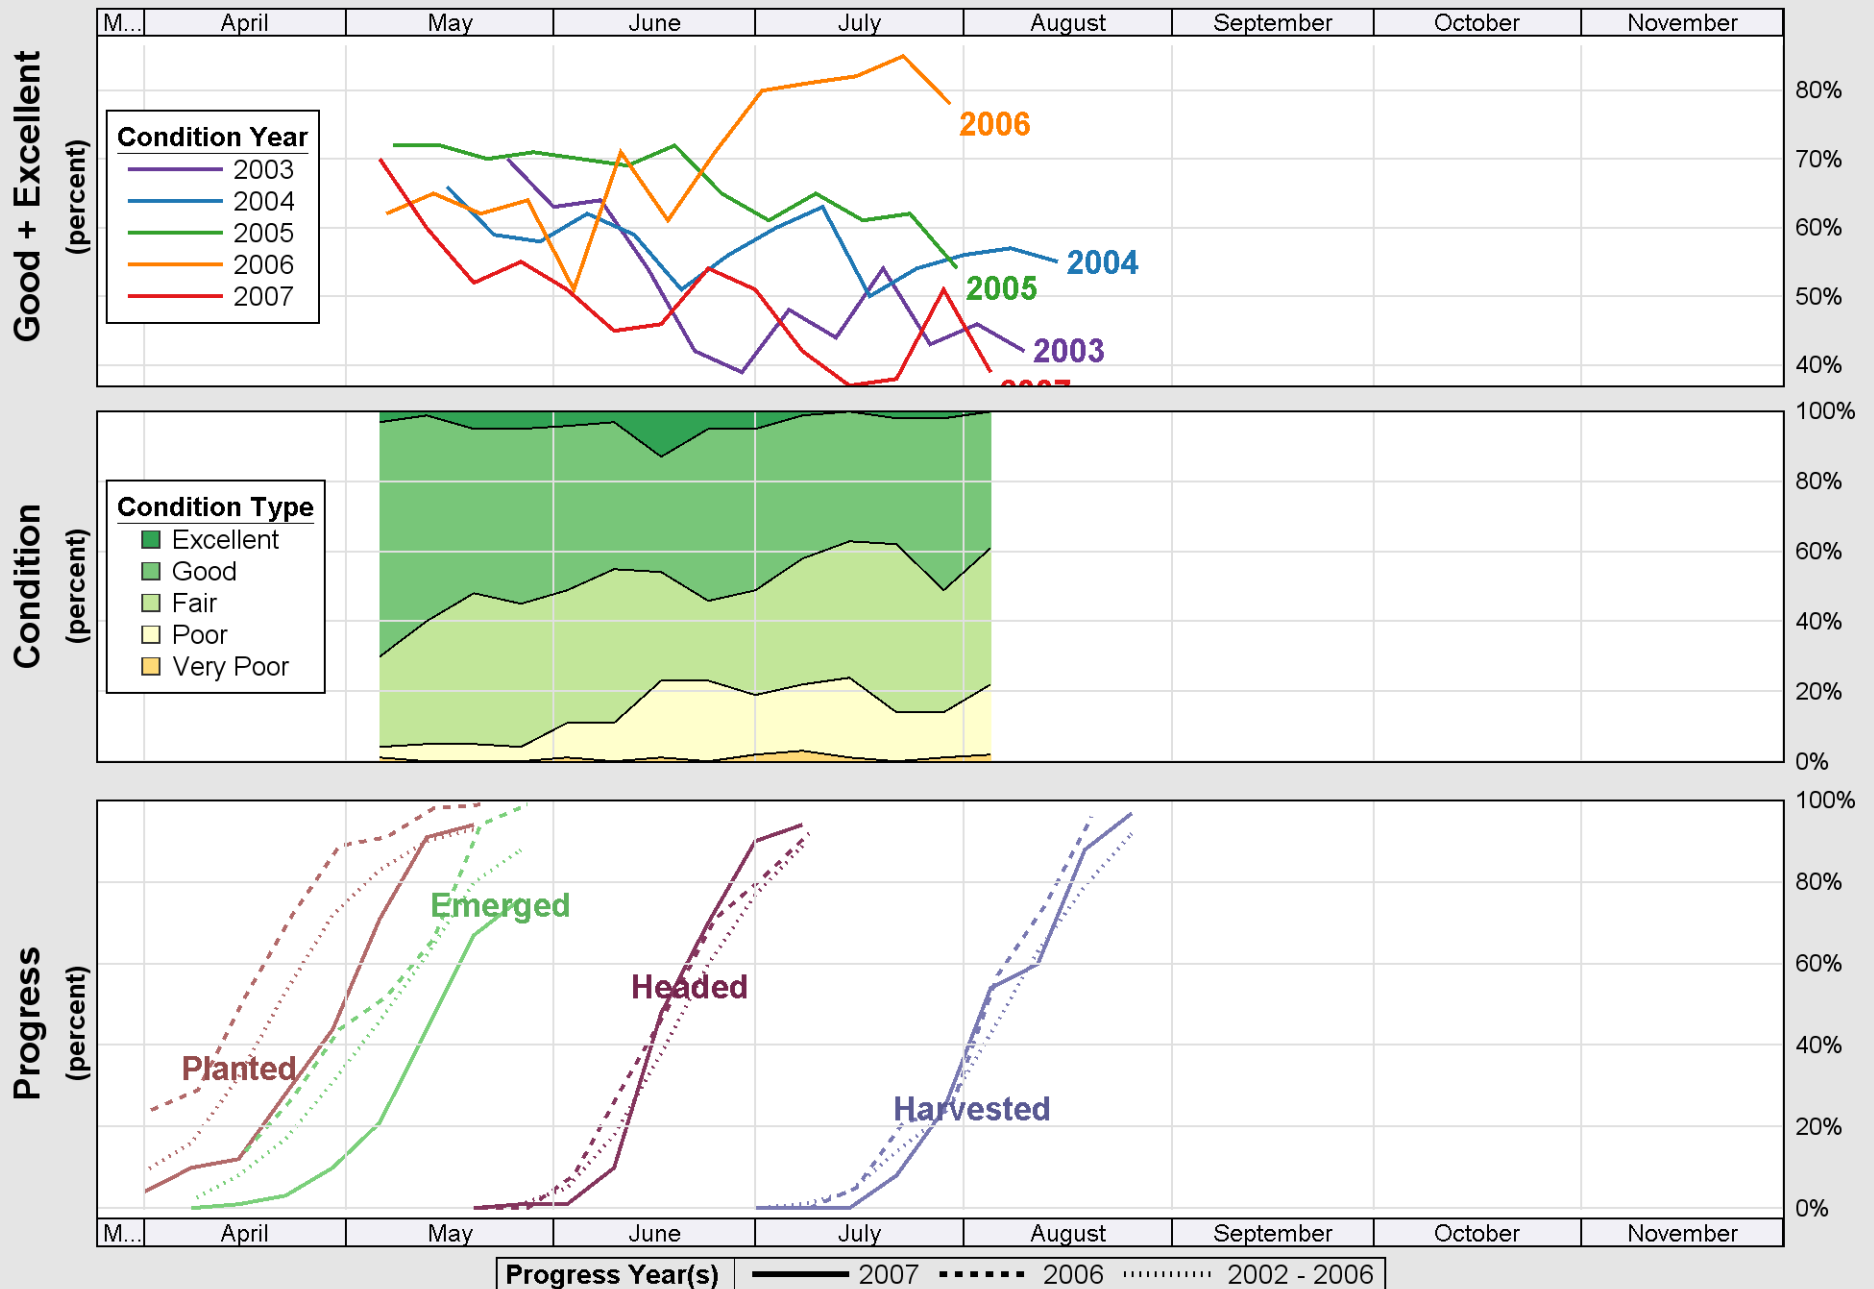

# Crop Progress and Condition: Corn in Pennsylvania , 2007

Source: National Agricultural Statistics Service (NASS), Crop Progress Report

Source: National Agricultural Statistics Service (NASS), Crop Progress Report