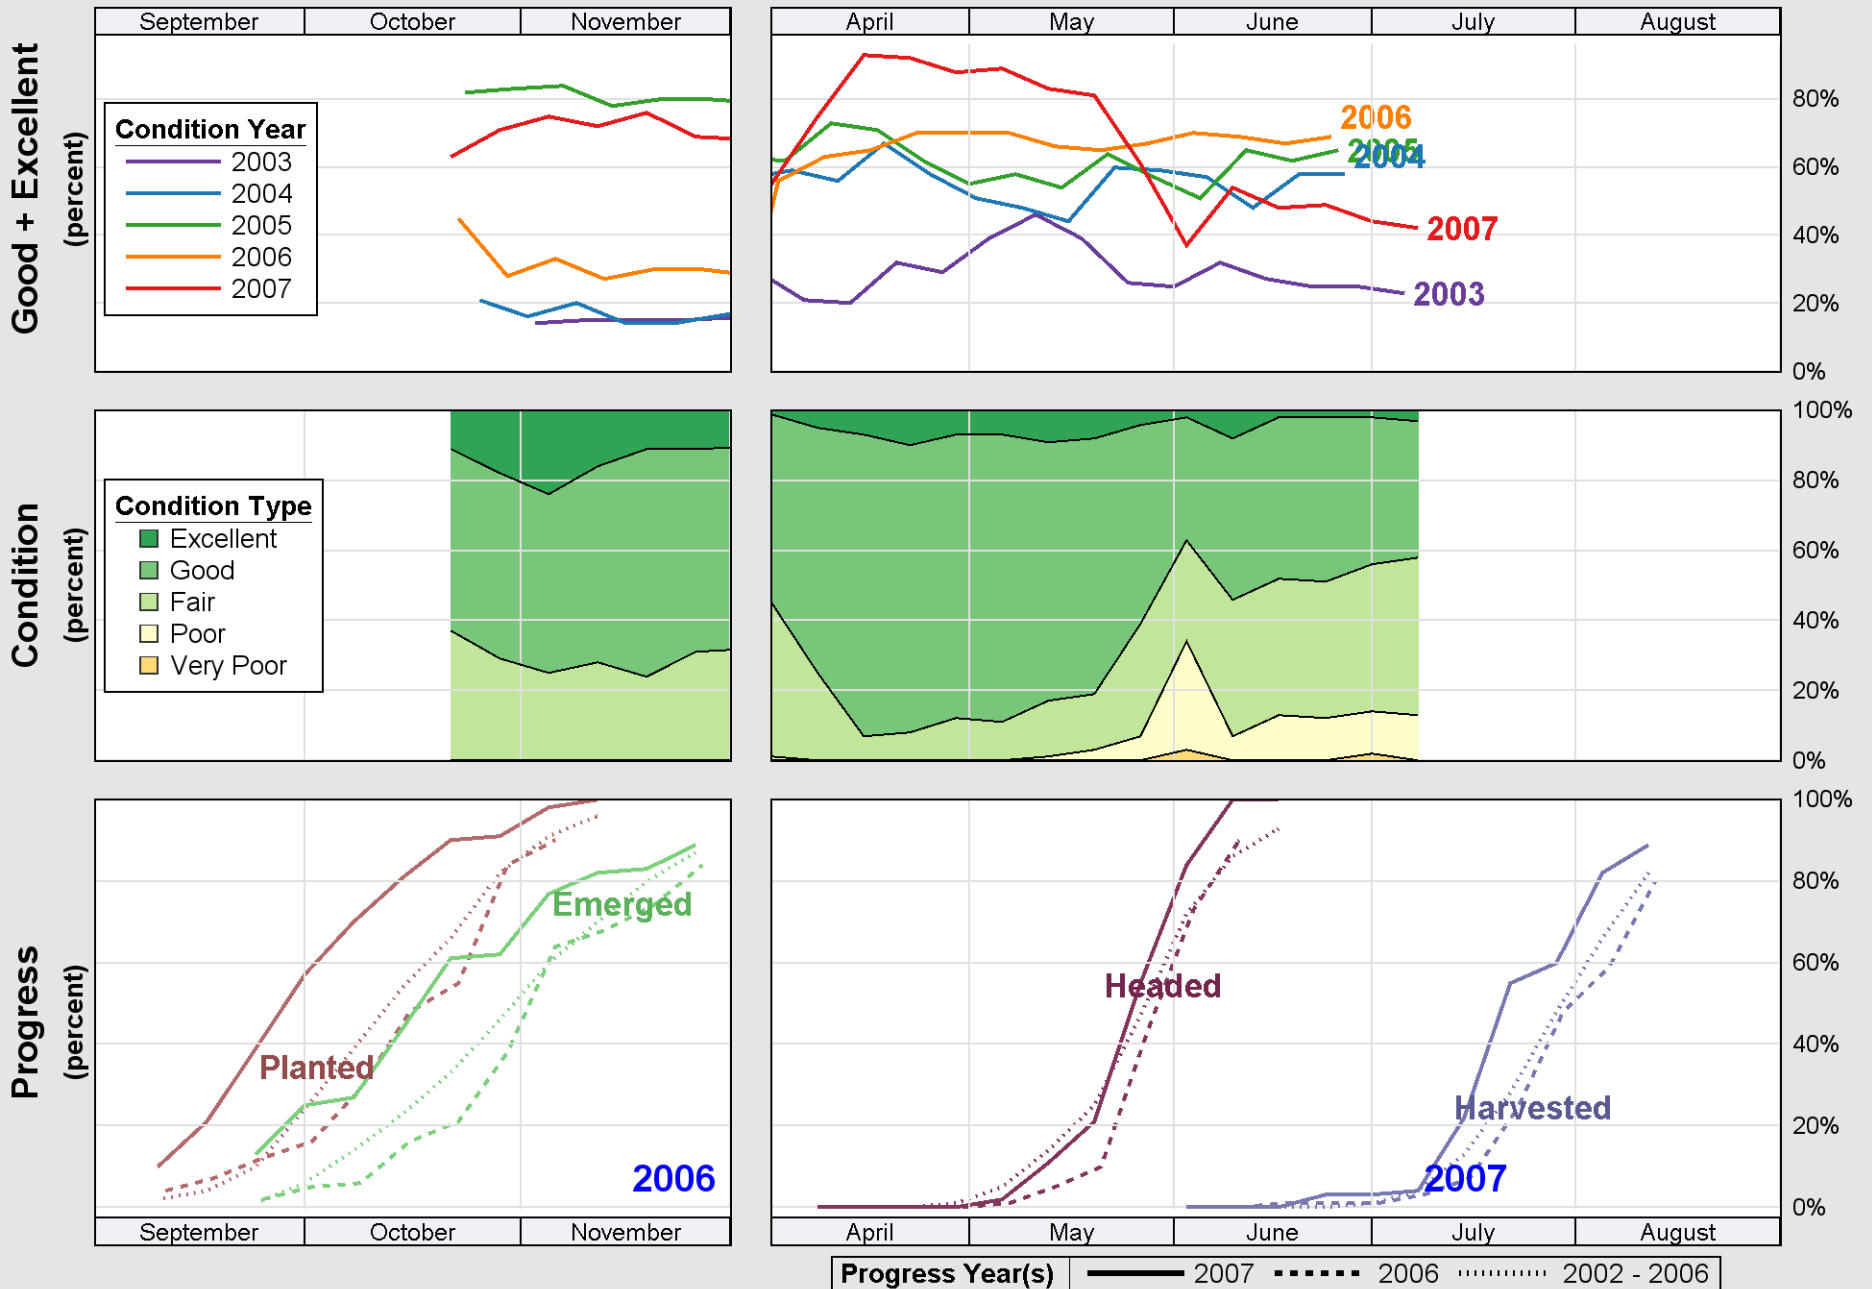

Crop Progress and Condition: Winter wheat in Oregon, 2007

Source: National Agricultural Statistics Service (NASS), Crop Progress Report