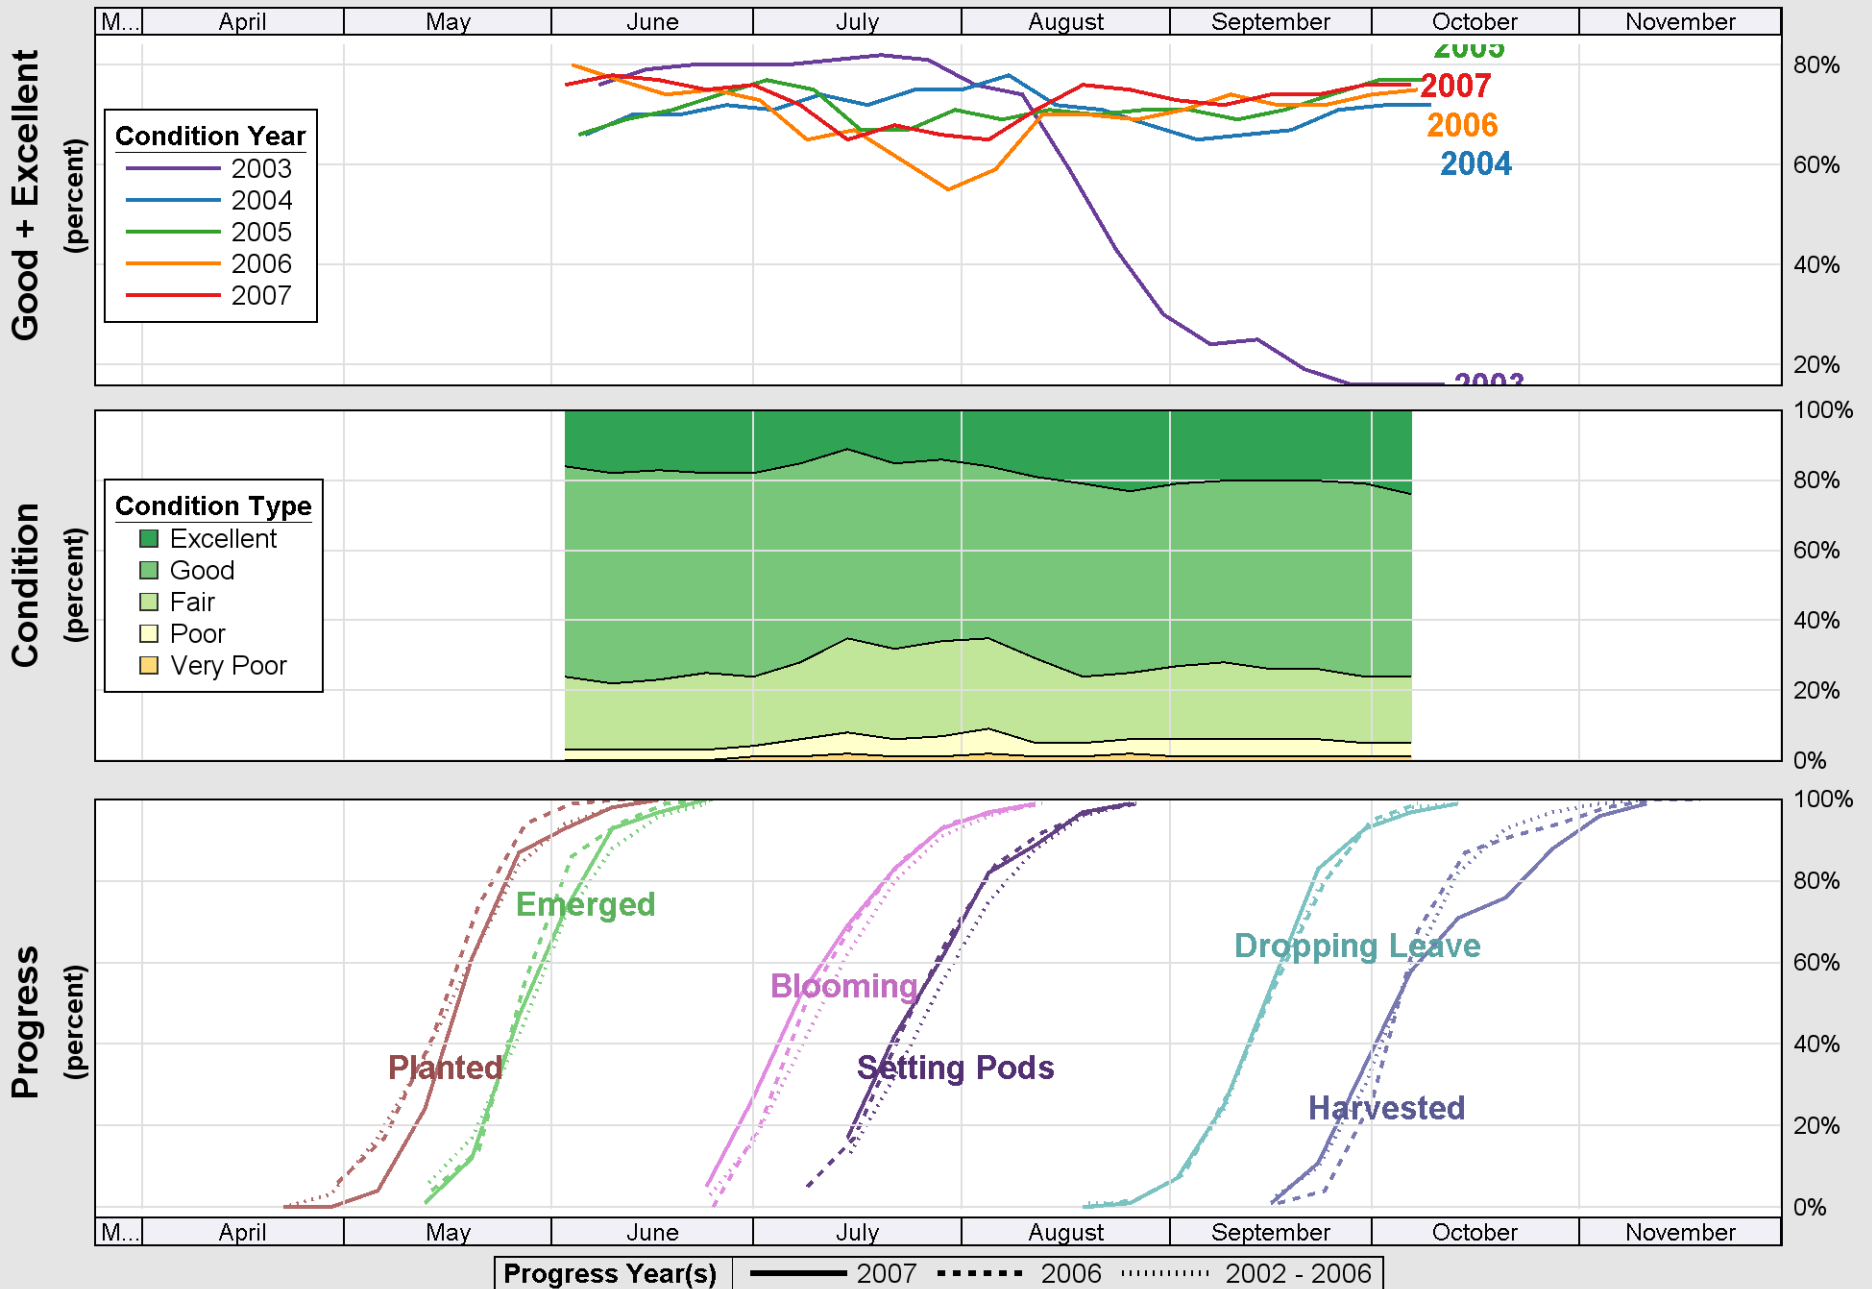

Crop Progress and Condition: Corn in Iowa, 2007

Source: National Agricultural Statistics Service (NASS), Crop Progress Report

Crop Progress and Condition: Pasture and range in Iowa , 2007

Source: National Agricultural Statistics Service (NASS), Crop Progress Report

Source: National Agricultural Statistics Service (NASS), Crop Progress Report