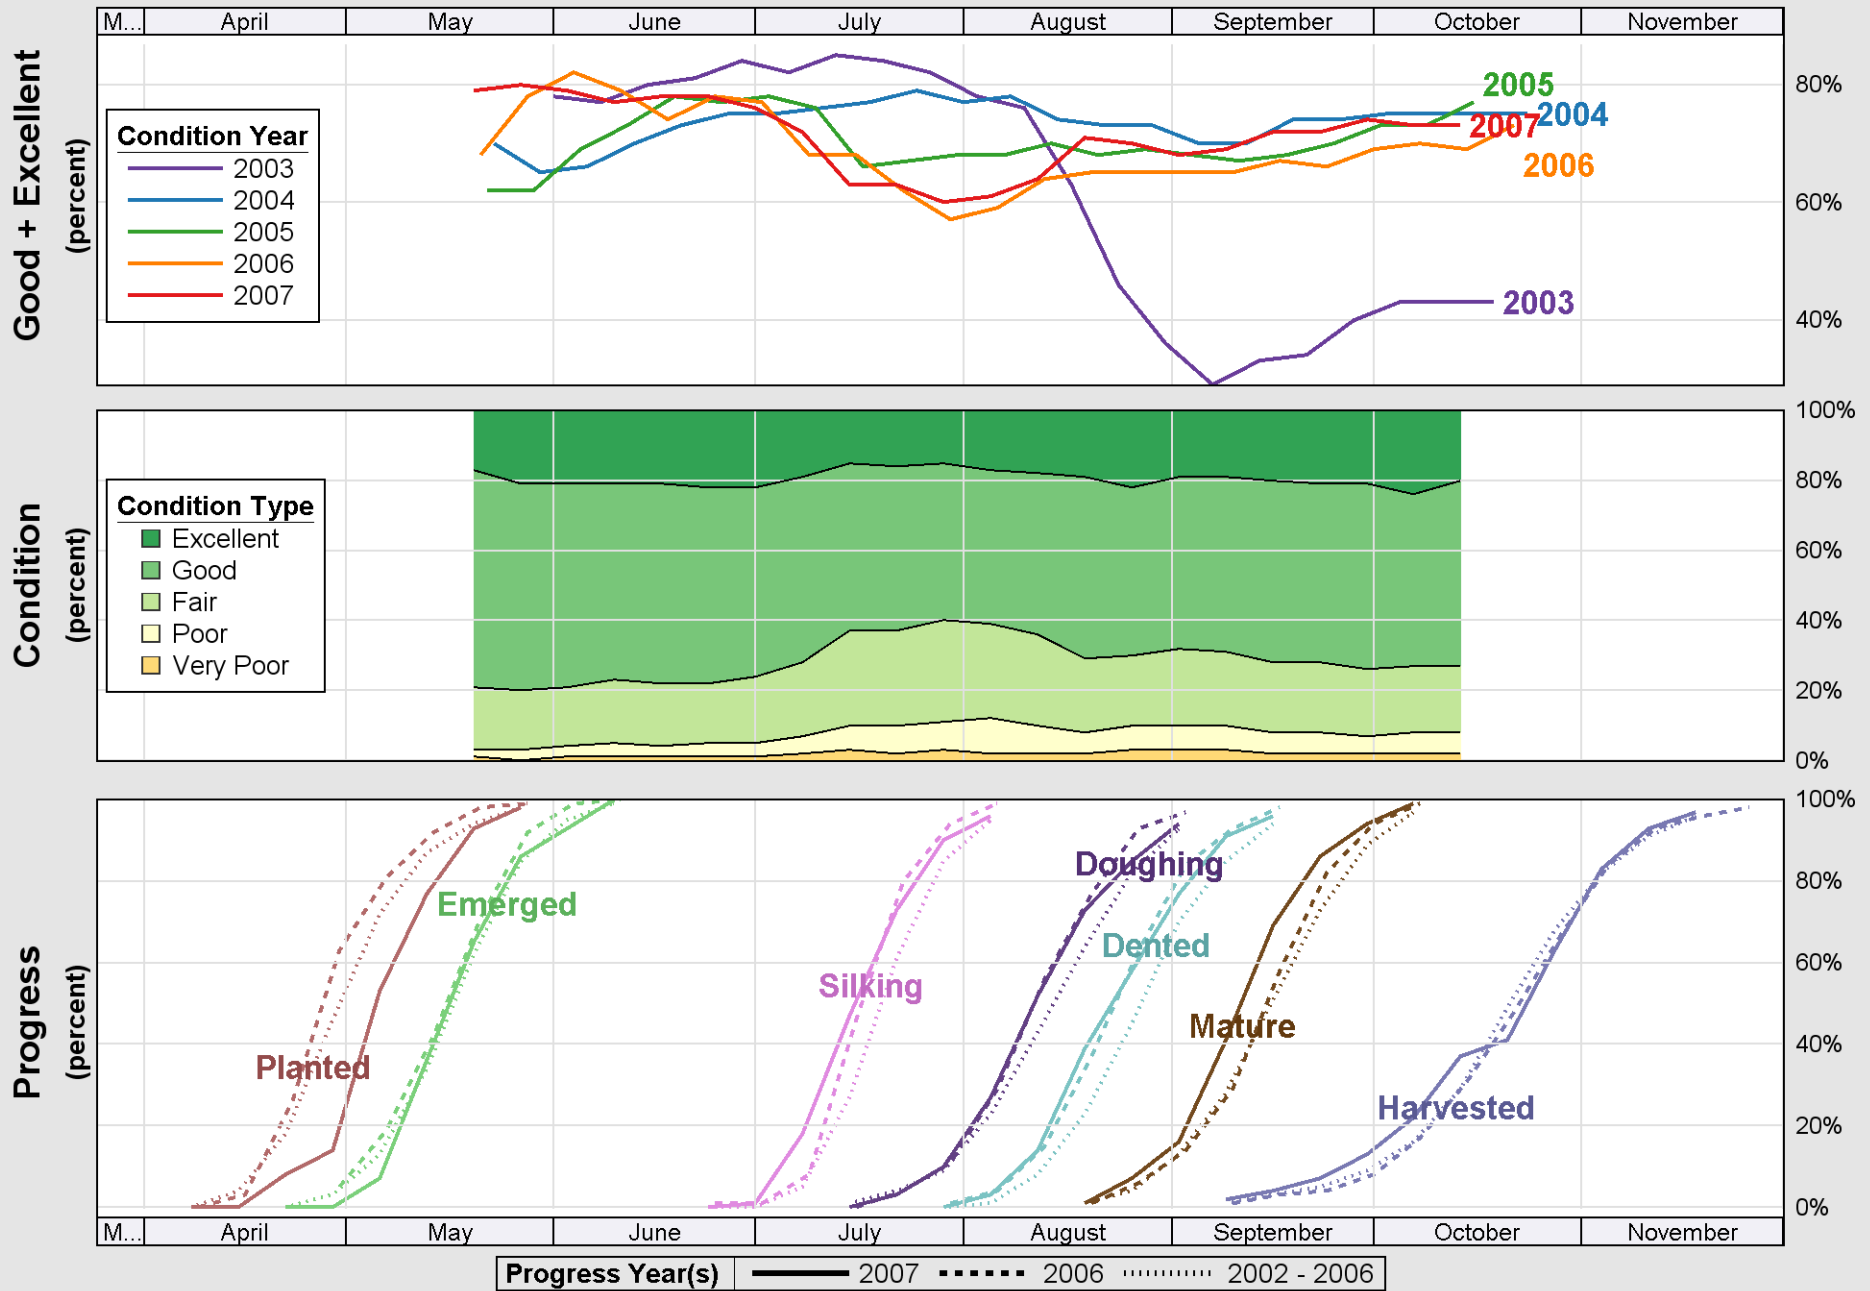

Crop Progress and Condition: Corn in Iowa, 2007

Source: National Agricultural Statistics Service (NASS), Crop Progress Report

Crop Progress and Condition: Pasture and range in Iowa , 2007

Source: National Agricultural Statistics Service (NASS), Crop Progress Report

Source: National Agricultural Statistics Service (NASS), Crop Progress Report