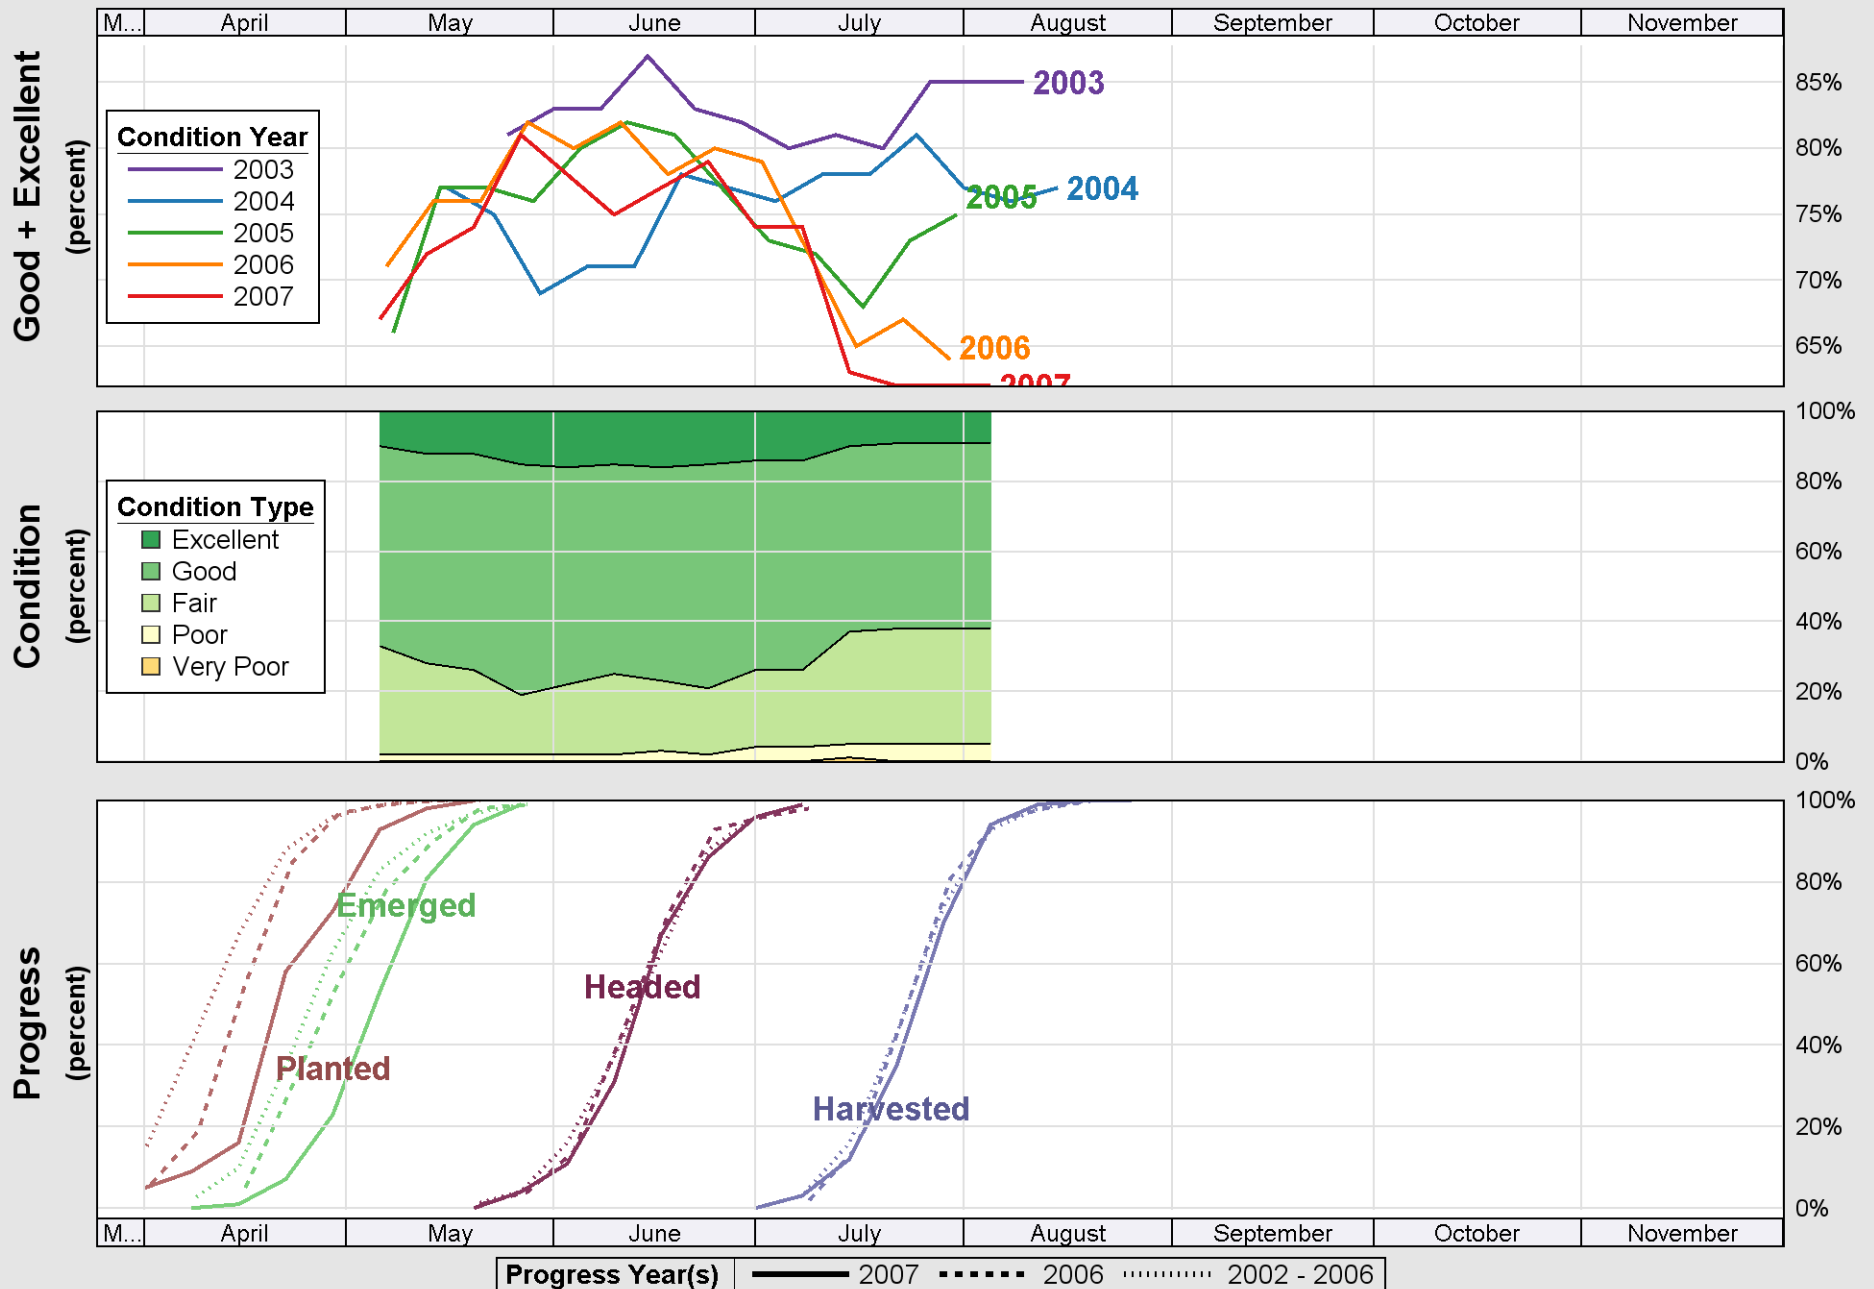

Crop Progress and Condition: Corn in Iowa, 2007

Source: National Agricultural Statistics Service (NASS), Crop Progress Report

Crop Progress and Condition: Pasture and range in Iowa , 2007

Source: National Agricultural Statistics Service (NASS), Crop Progress Report

Source: National Agricultural Statistics Service (NASS), Crop Progress Report