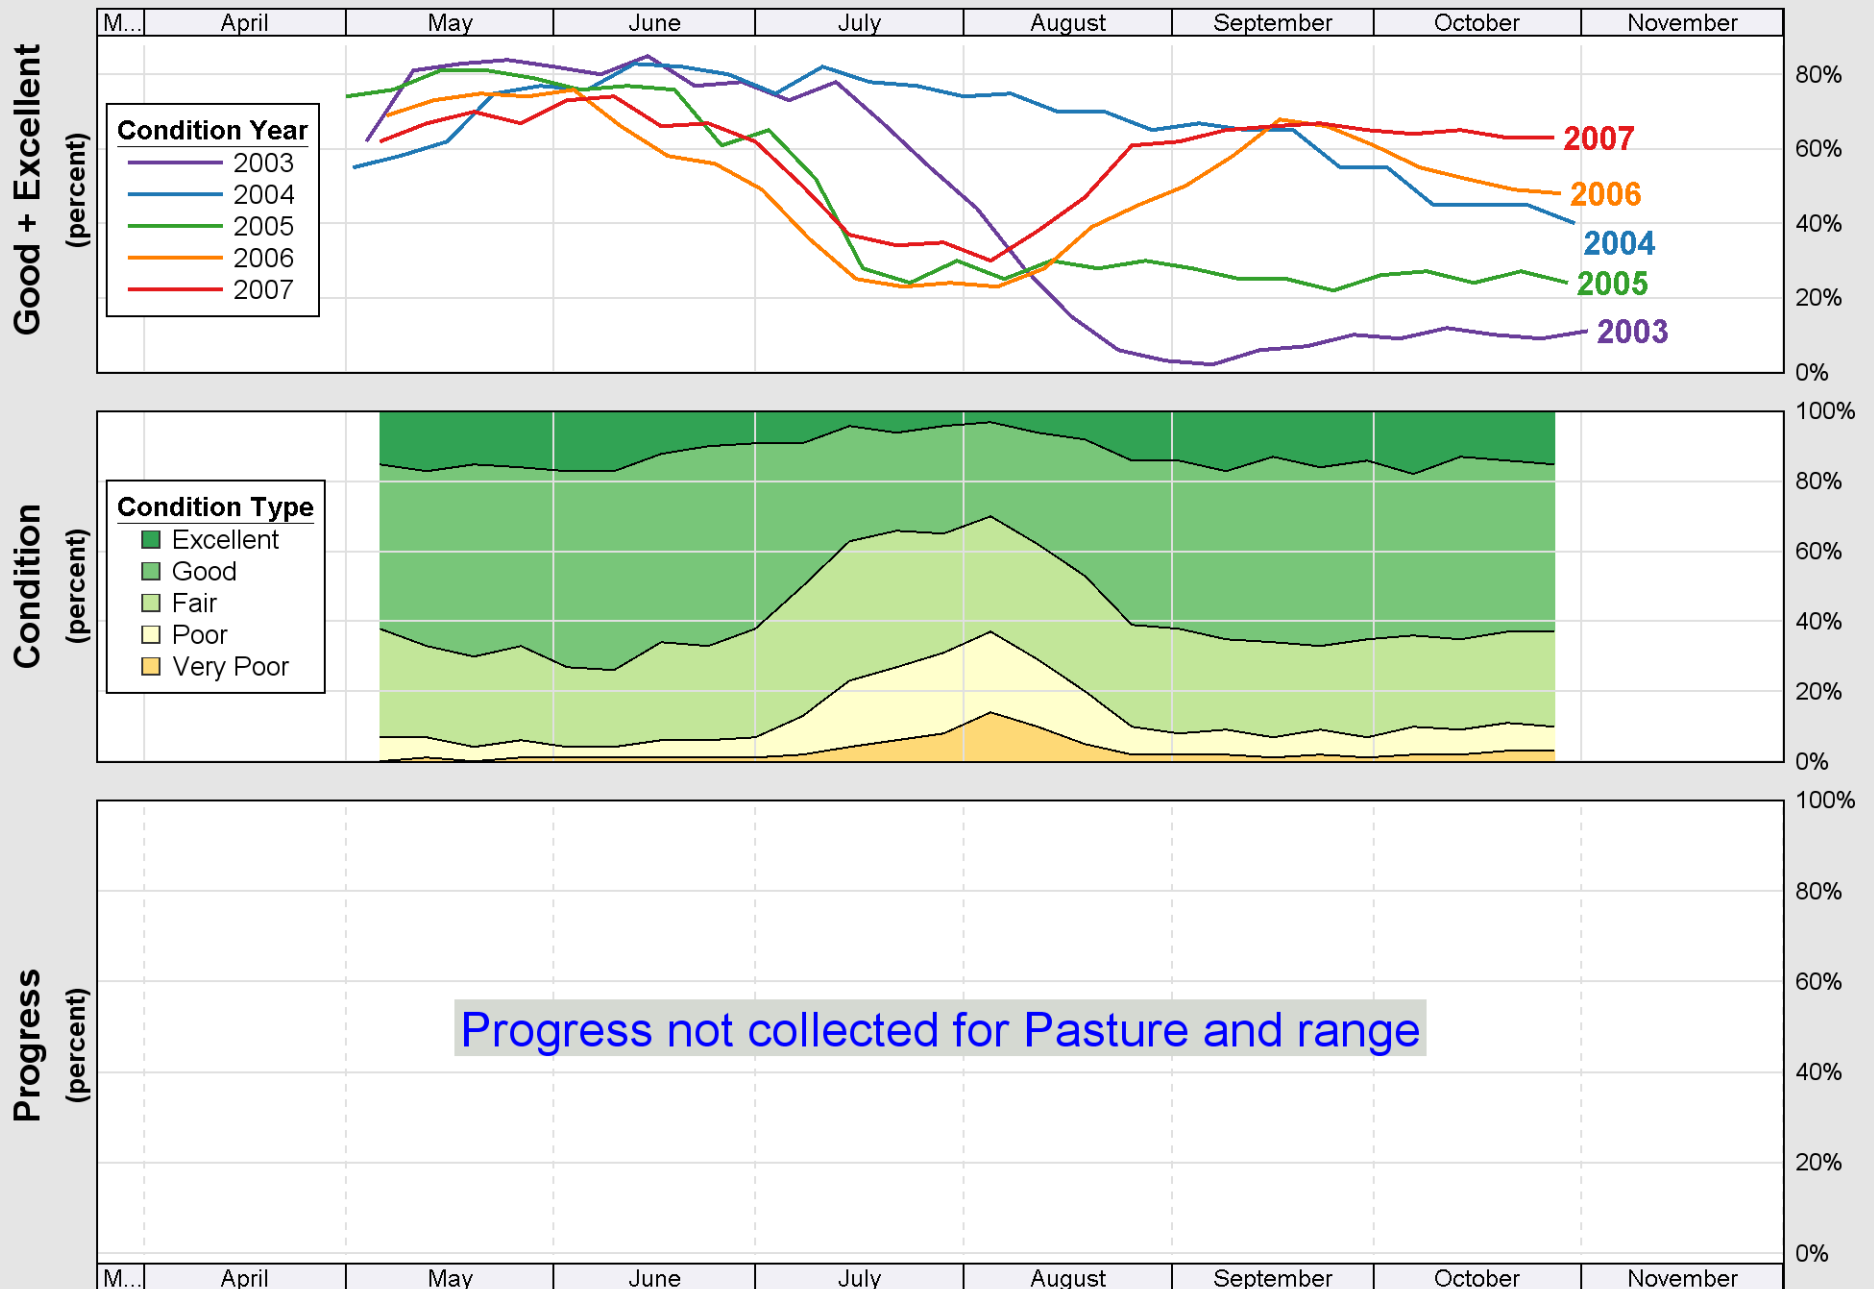

Crop Progress and Condition: Corn in Iowa, 2007

Source: National Agricultural Statistics Service (NASS), Crop Progress Report

Crop Progress and Condition: Pasture and range in Iowa , 2007

Source: National Agricultural Statistics Service (NASS), Crop Progress Report

Source: National Agricultural Statistics Service (NASS), Crop Progress Report