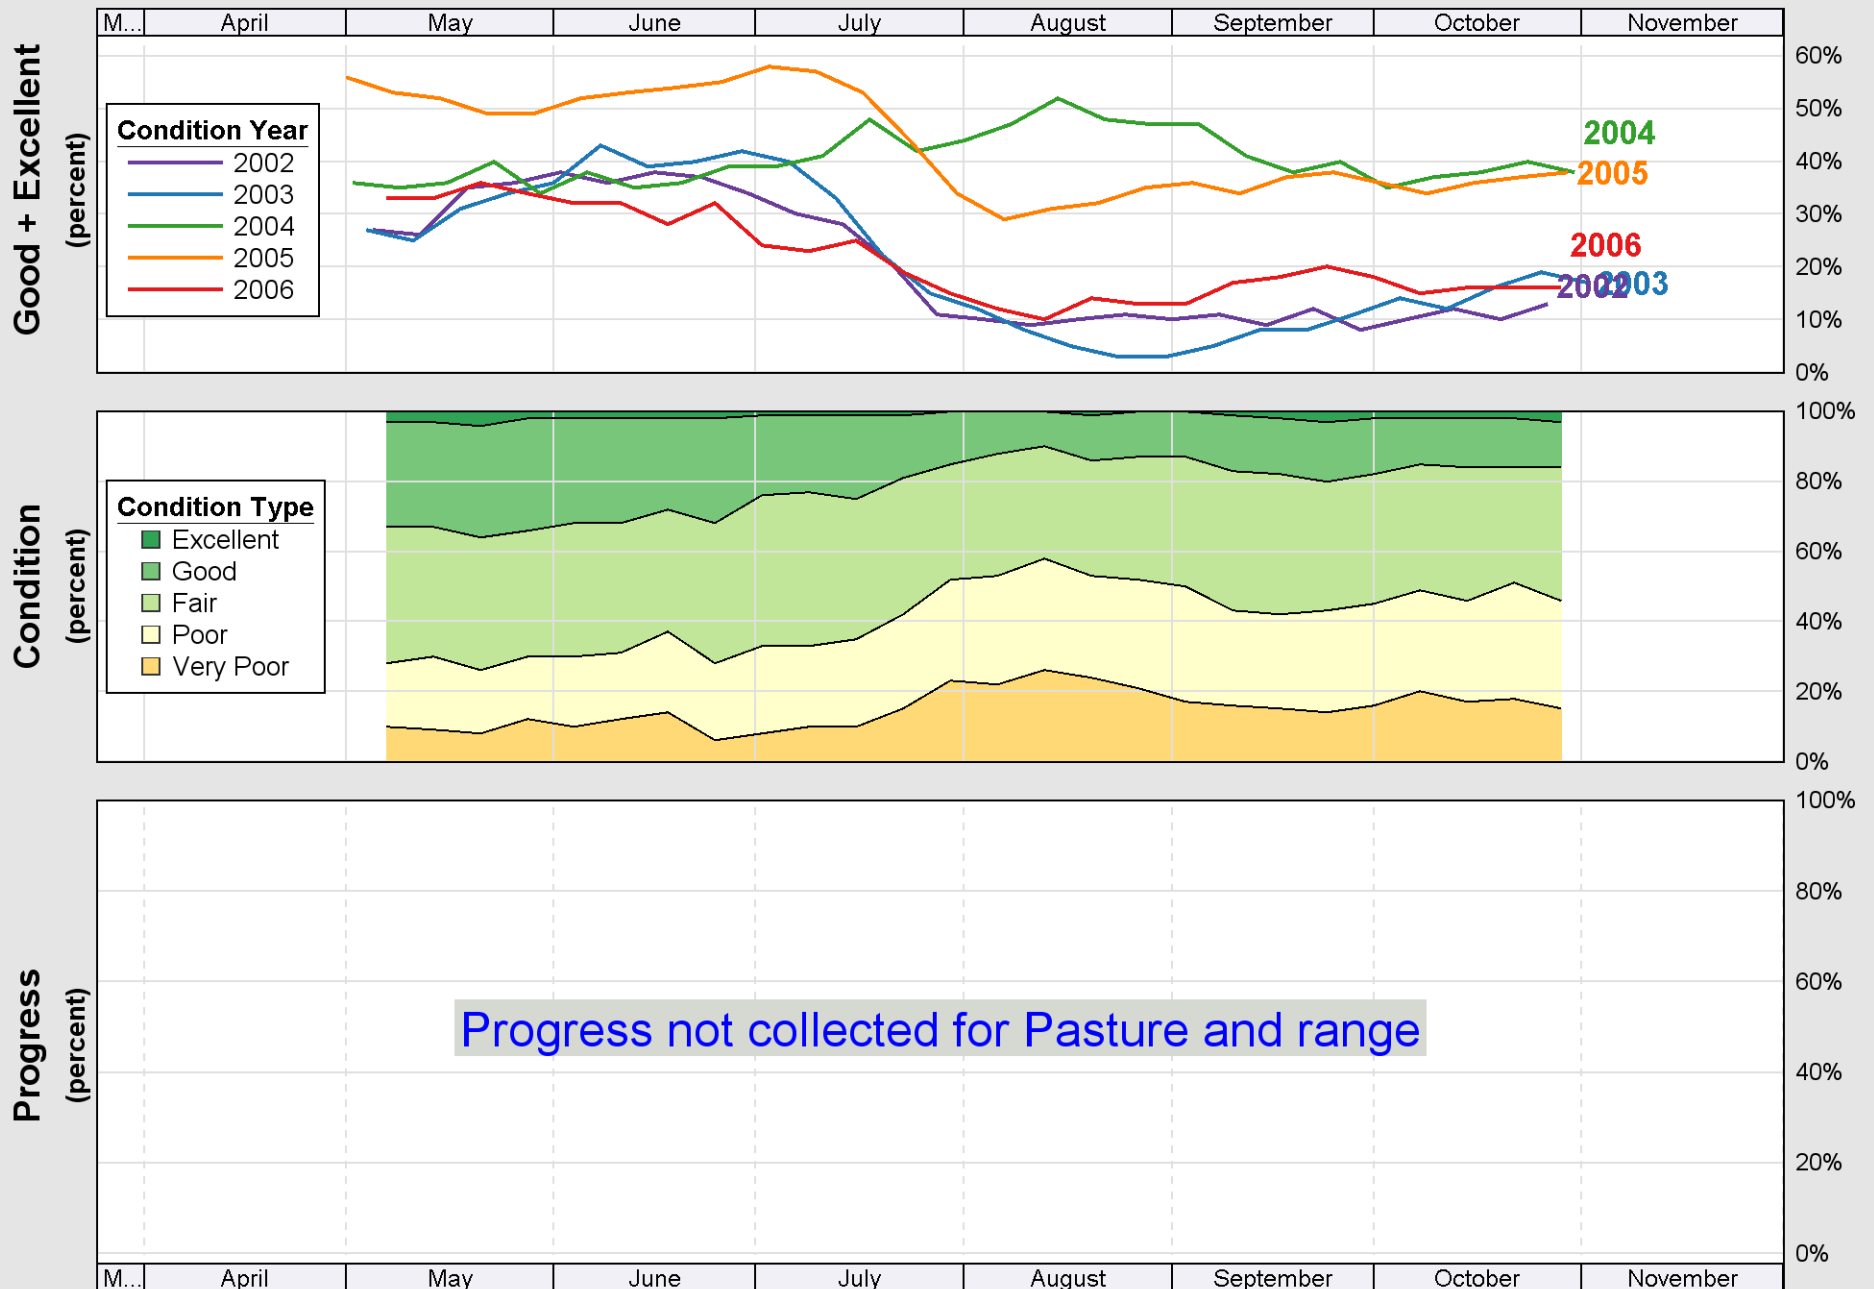

Crop Progress and Condition: Corn in Kansas , 2006

Source: National Agricultural Statistics Service (NASS), Crop Progress Report

Source: National Agricultural Statistics Service (NASS), Crop Progress Report

Source: National Agricultural Statistics Service (NASS), Crop Progress Report

Crop Progress and Condition: Soybeans in Kansas , 2006

Source: National Agricultural Statistics Service (NASS), Crop Progress Report

Source: National Agricultural Statistics Service (NASS), Crop Progress Report