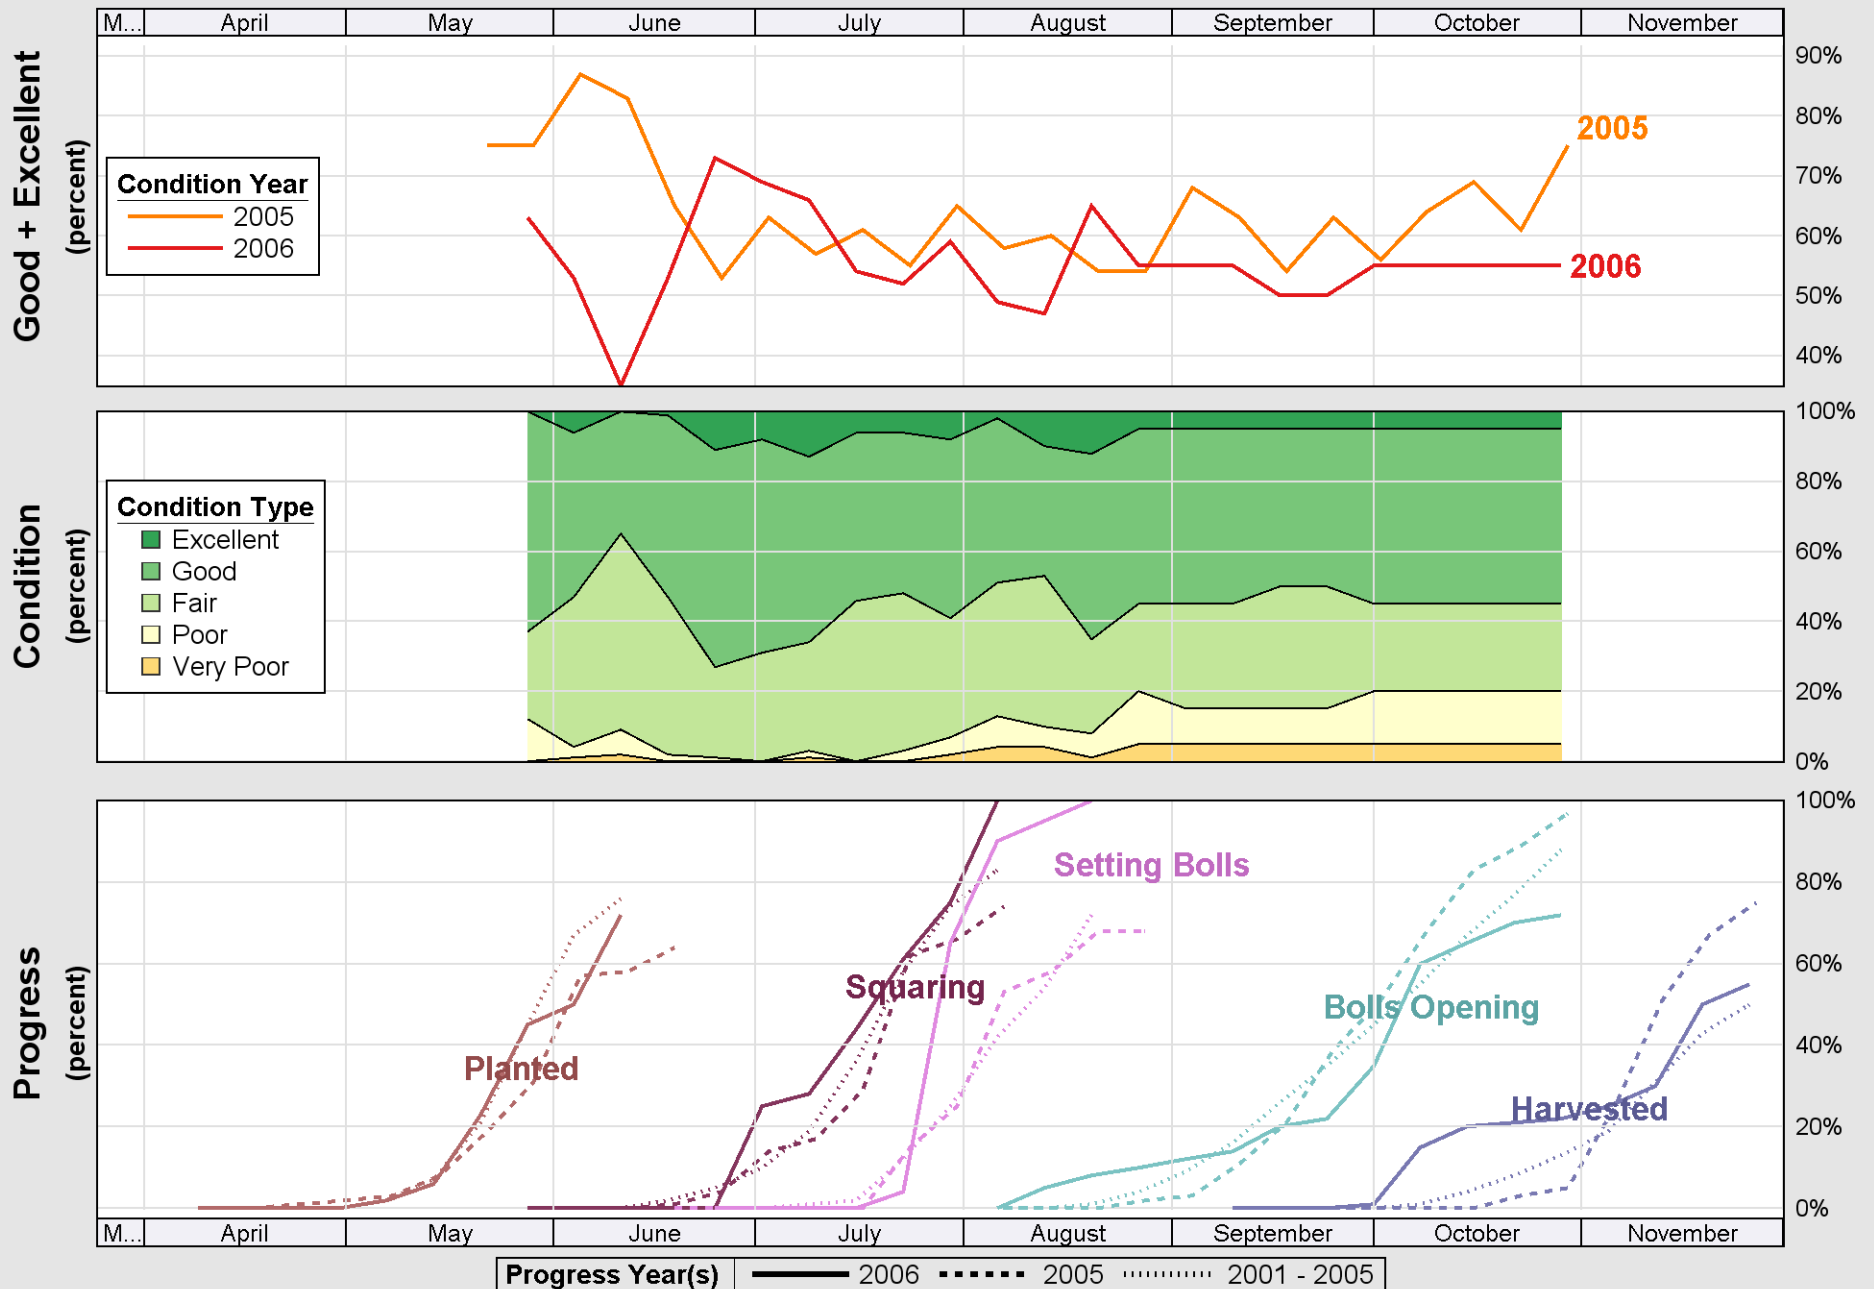

Crop Progress and Condition: Corn in Kansas , 2006

Source: National Agricultural Statistics Service (NASS), Crop Progress Report

Source: National Agricultural Statistics Service (NASS), Crop Progress Report

Source: National Agricultural Statistics Service (NASS), Crop Progress Report

Crop Progress and Condition: Soybeans in Kansas , 2006

Source: National Agricultural Statistics Service (NASS), Crop Progress Report

Source: National Agricultural Statistics Service (NASS), Crop Progress Report