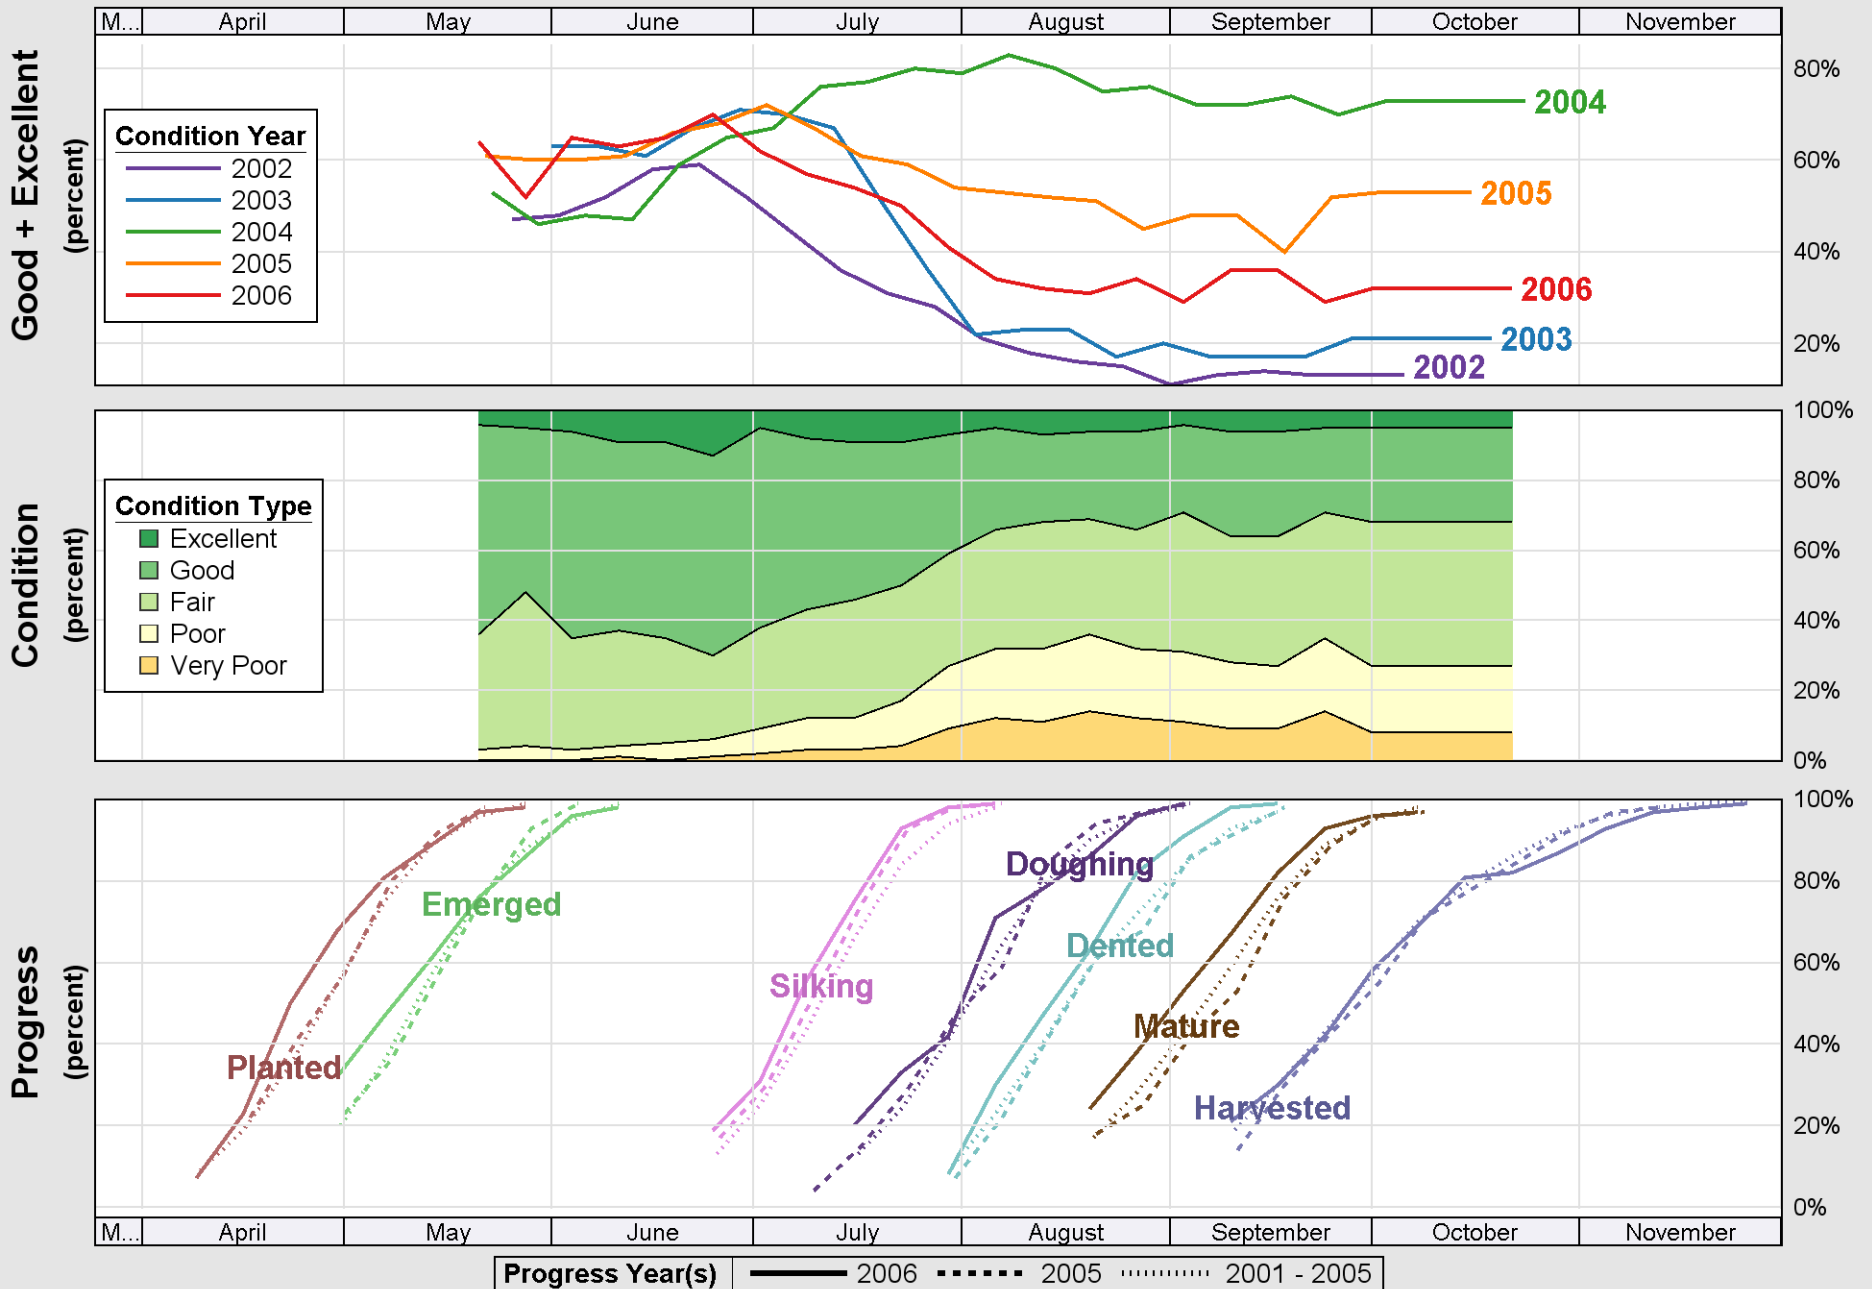

Crop Progress and Condition: Corn in Kansas , 2006

Source: National Agricultural Statistics Service (NASS), Crop Progress Report

Source: National Agricultural Statistics Service (NASS), Crop Progress Report

Source: National Agricultural Statistics Service (NASS), Crop Progress Report

Crop Progress and Condition: Soybeans in Kansas , 2006

Source: National Agricultural Statistics Service (NASS), Crop Progress Report

Source: National Agricultural Statistics Service (NASS), Crop Progress Report