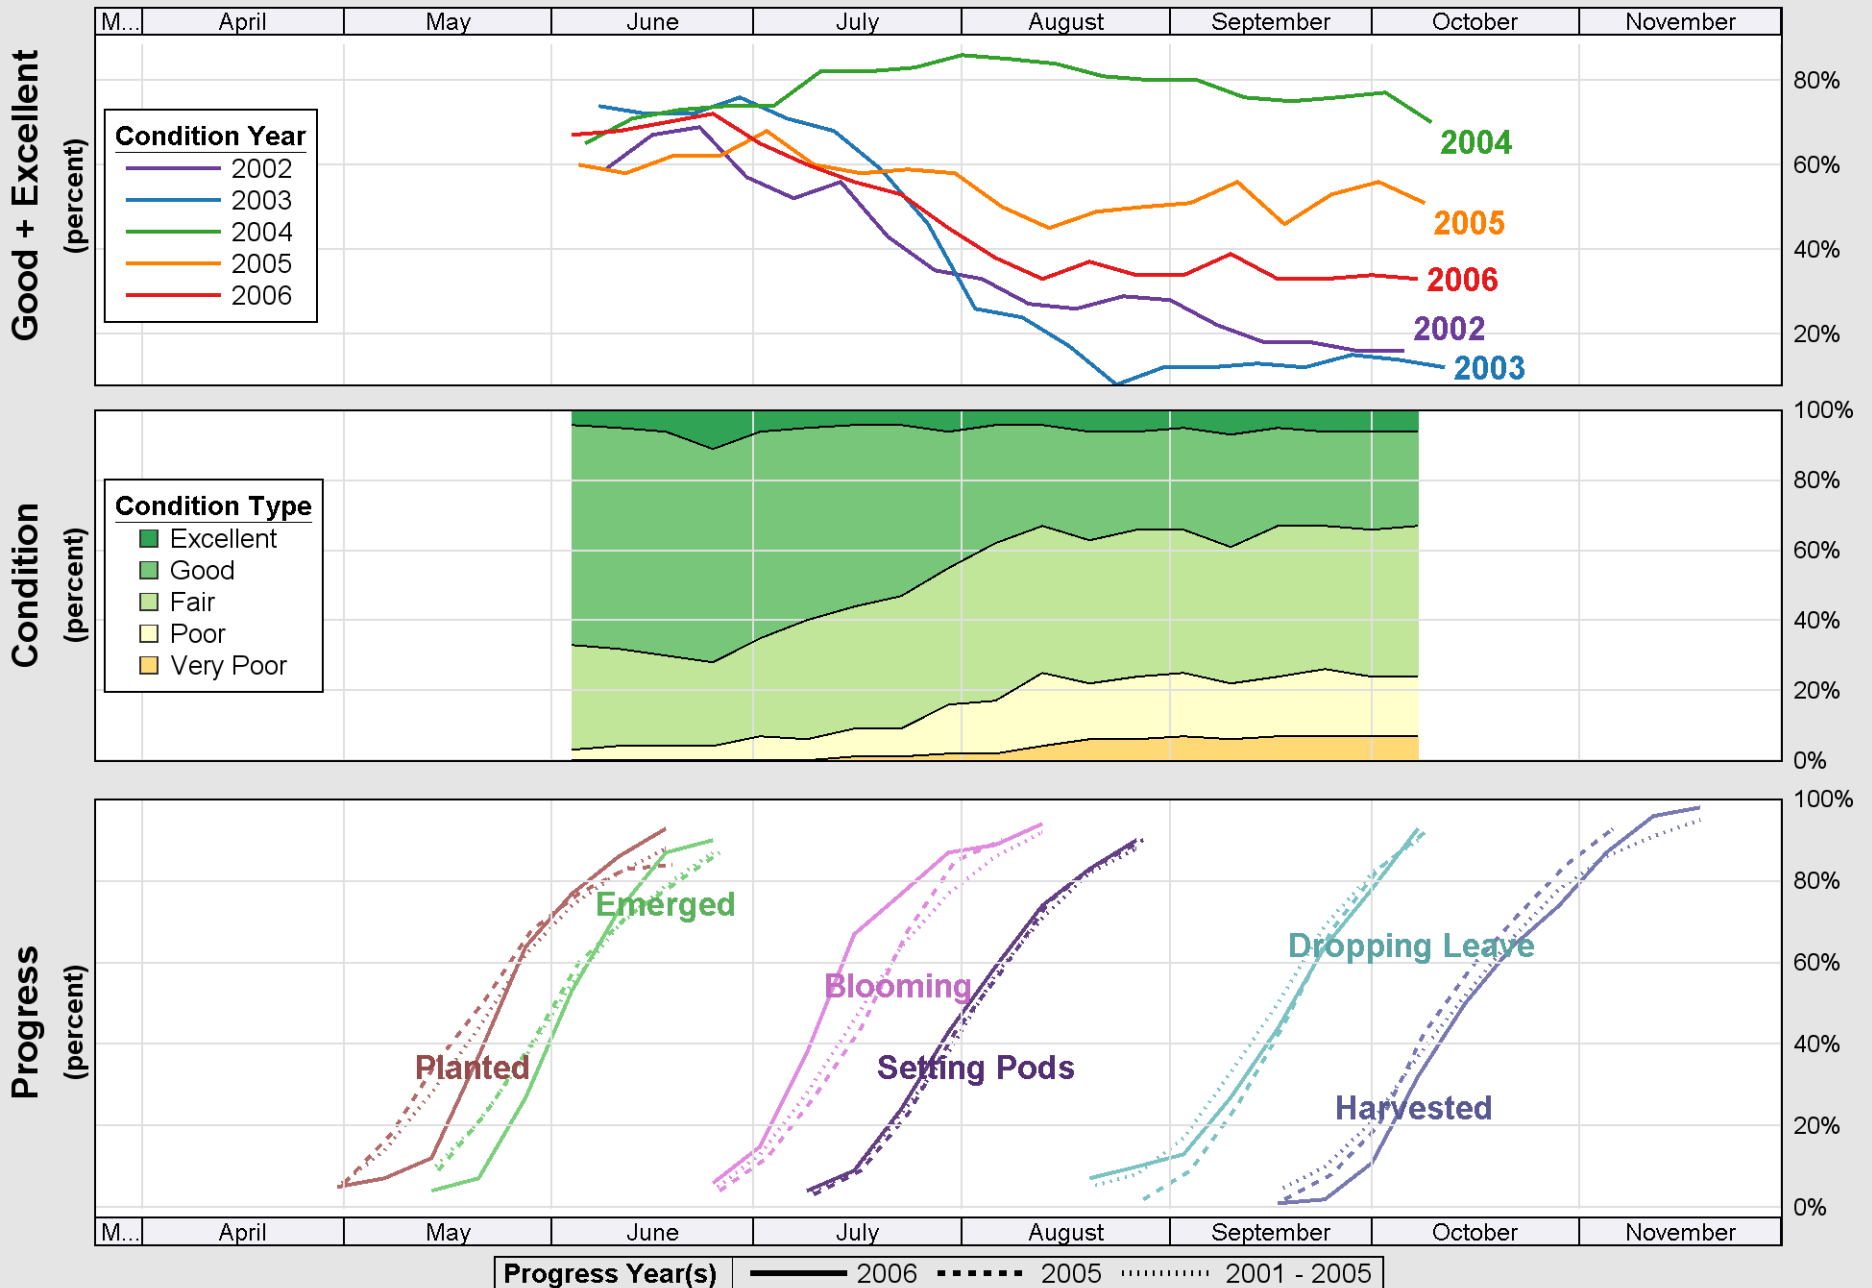

Crop Progress and Condition: Corn in Kansas , 2006

Source: National Agricultural Statistics Service (NASS), Crop Progress Report

Source: National Agricultural Statistics Service (NASS), Crop Progress Report

Source: National Agricultural Statistics Service (NASS), Crop Progress Report

Crop Progress and Condition: Soybeans in Kansas , 2006

Source: National Agricultural Statistics Service (NASS), Crop Progress Report

Source: National Agricultural Statistics Service (NASS), Crop Progress Report