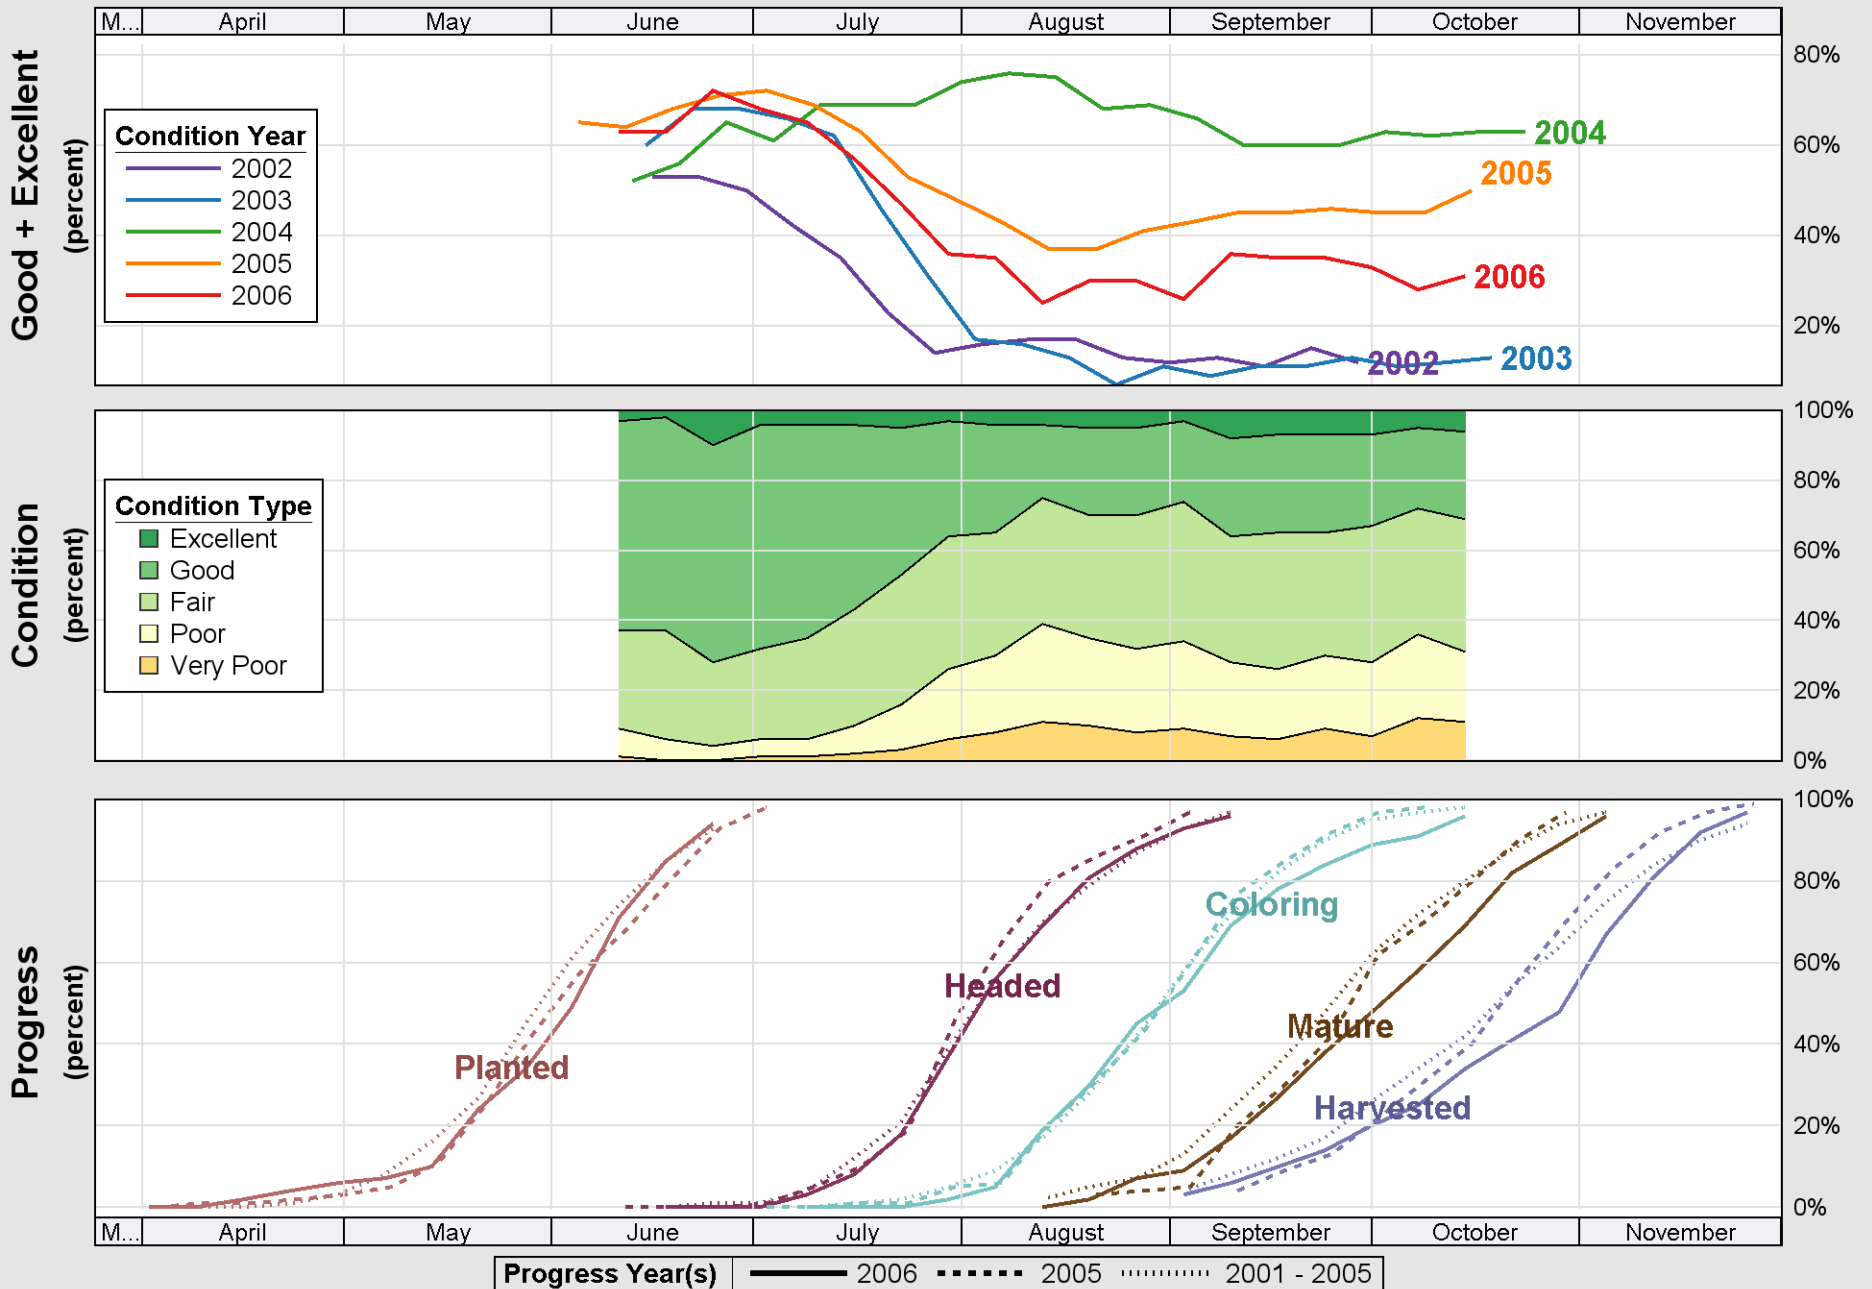

Crop Progress and Condition: Corn in Kansas , 2006

Source: National Agricultural Statistics Service (NASS), Crop Progress Report

Source: National Agricultural Statistics Service (NASS), Crop Progress Report

Source: National Agricultural Statistics Service (NASS), Crop Progress Report

Crop Progress and Condition: Soybeans in Kansas , 2006

Source: National Agricultural Statistics Service (NASS), Crop Progress Report

Source: National Agricultural Statistics Service (NASS), Crop Progress Report