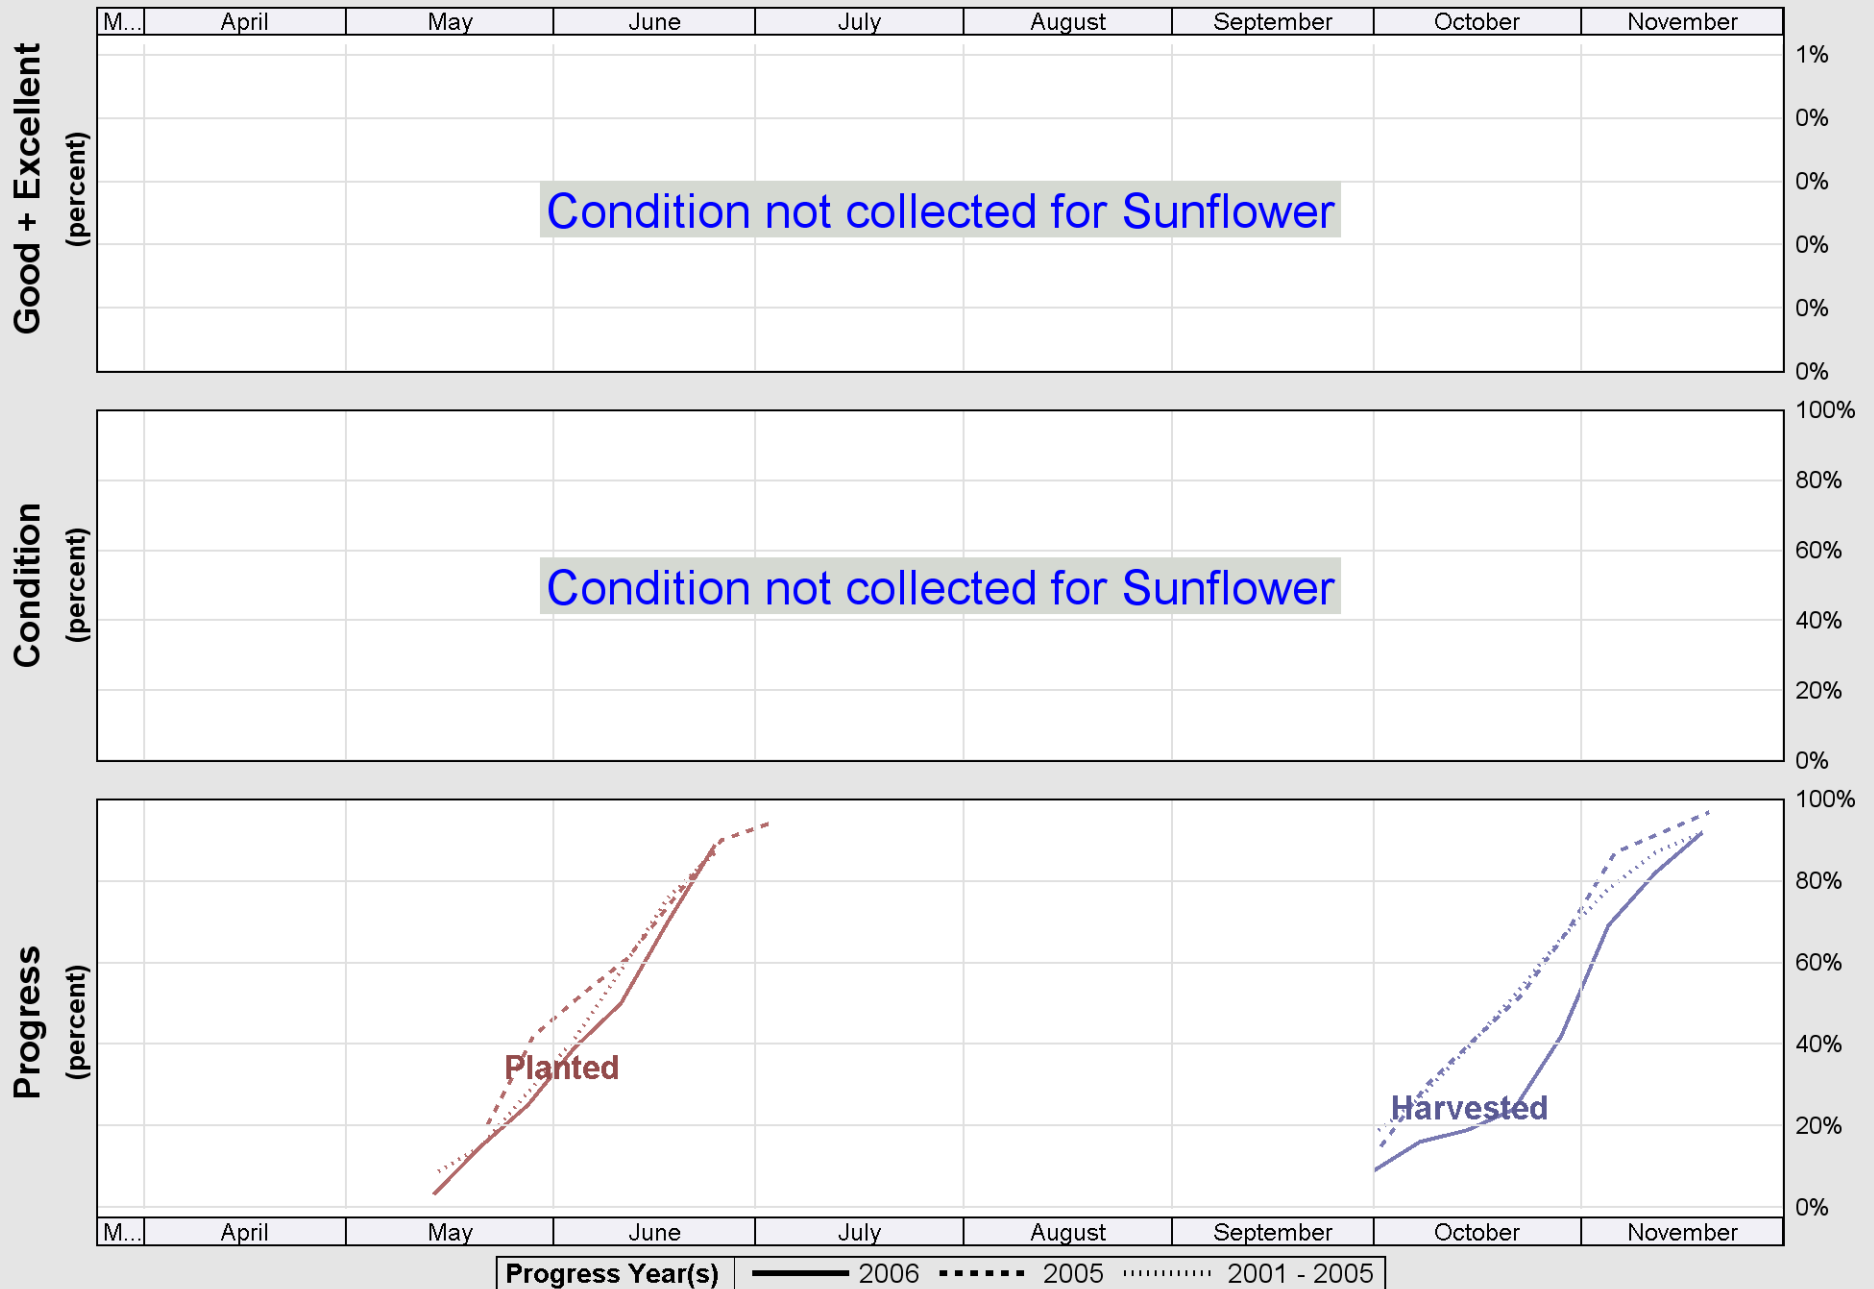

Crop Progress and Condition: Corn in Kansas , 2006

Source: National Agricultural Statistics Service (NASS), Crop Progress Report

Source: National Agricultural Statistics Service (NASS), Crop Progress Report

Source: National Agricultural Statistics Service (NASS), Crop Progress Report

Crop Progress and Condition: Soybeans in Kansas , 2006

Source: National Agricultural Statistics Service (NASS), Crop Progress Report

Source: National Agricultural Statistics Service (NASS), Crop Progress Report