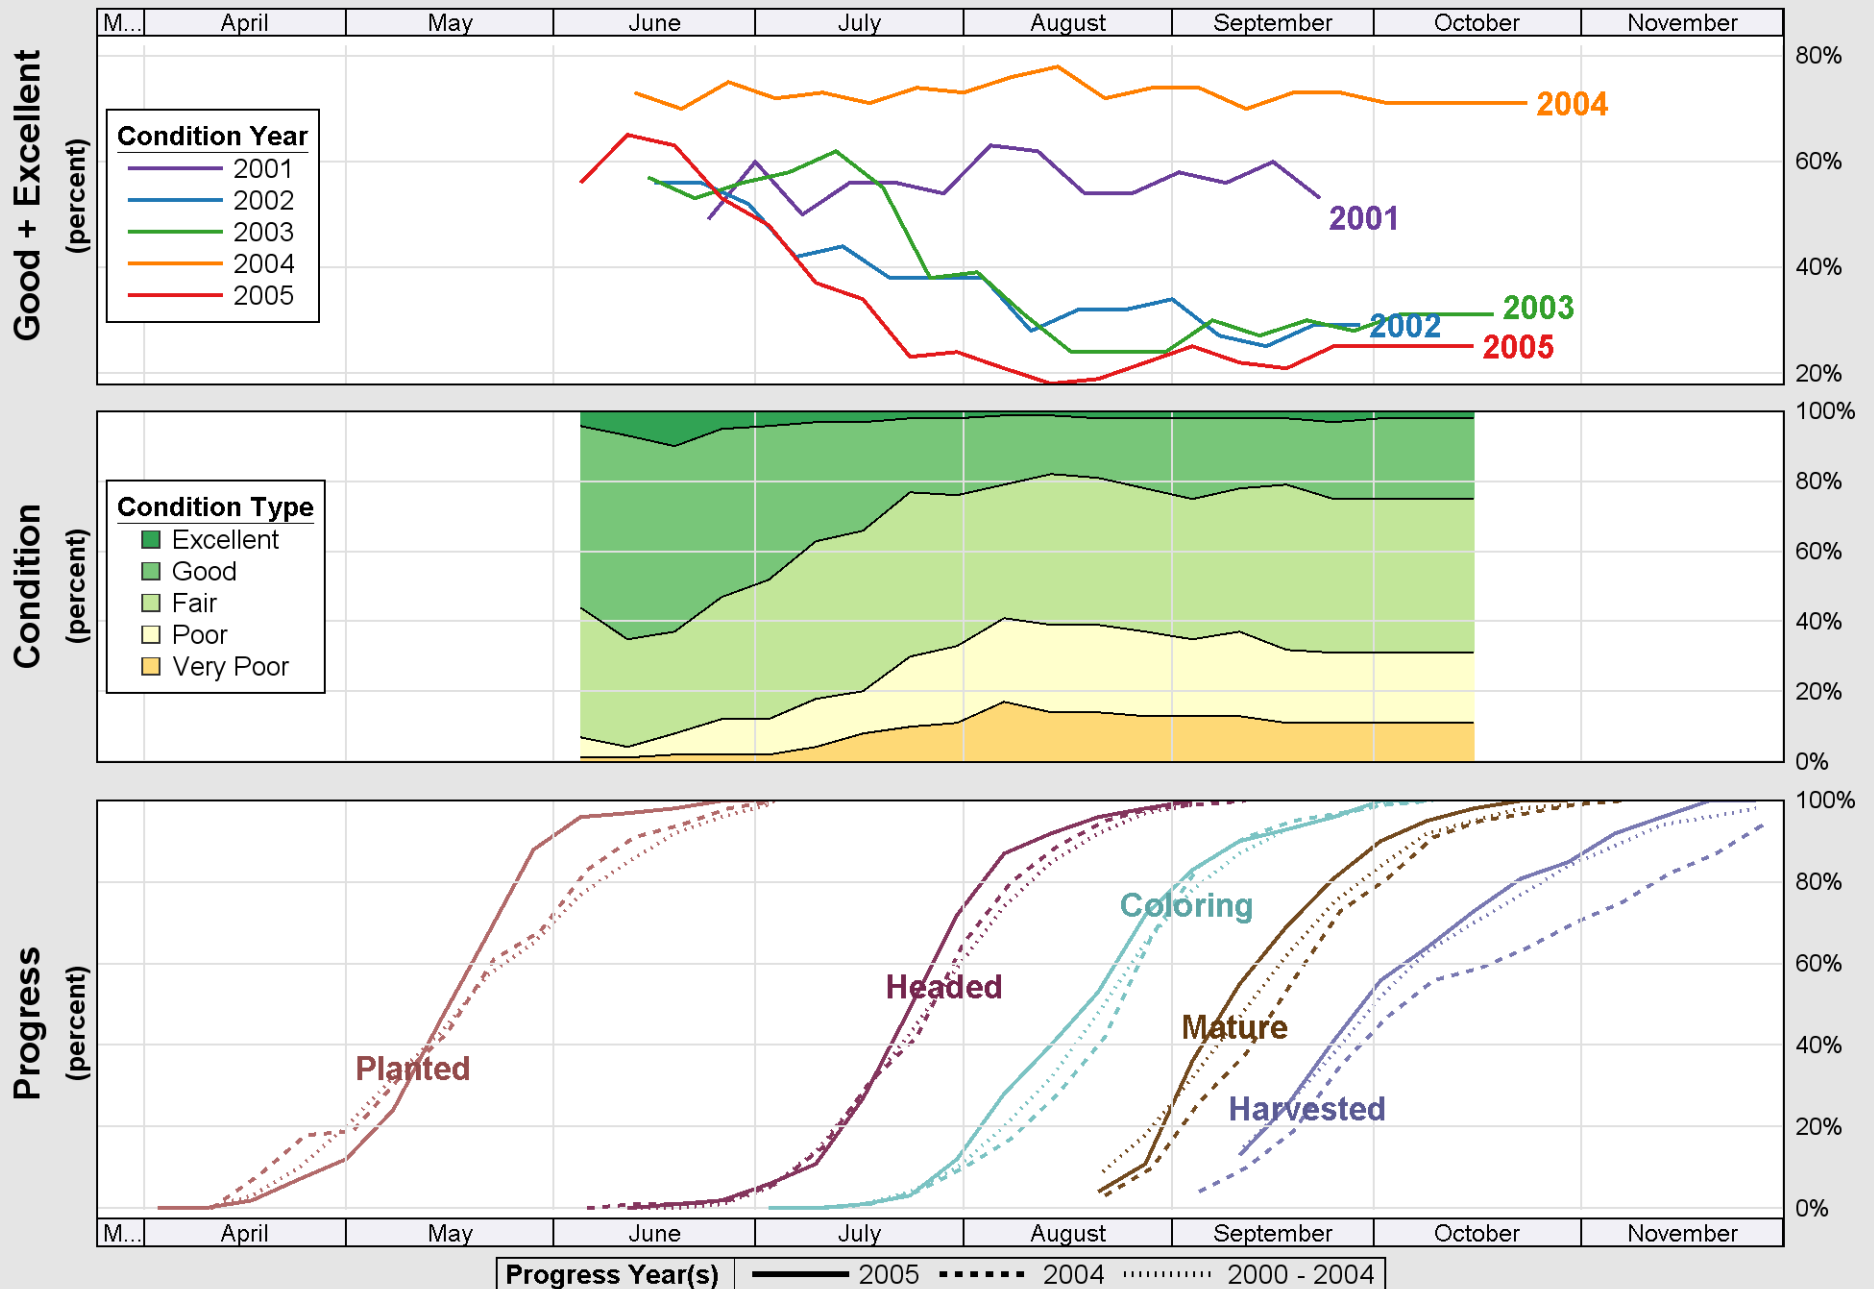

Source: National Agricultural Statistics Service (NASS), Crop Progress Report

Crop Progress and Condition: Cotton in Missouri , 2005

Source: National Agricultural Statistics Service (NASS), Crop Progress Report

Source: National Agricultural Statistics Service (NASS), Crop Progress Report

Source: National Agricultural Statistics Service (NASS), Crop Progress Report

Source: National Agricultural Statistics Service (NASS), Crop Progress Report