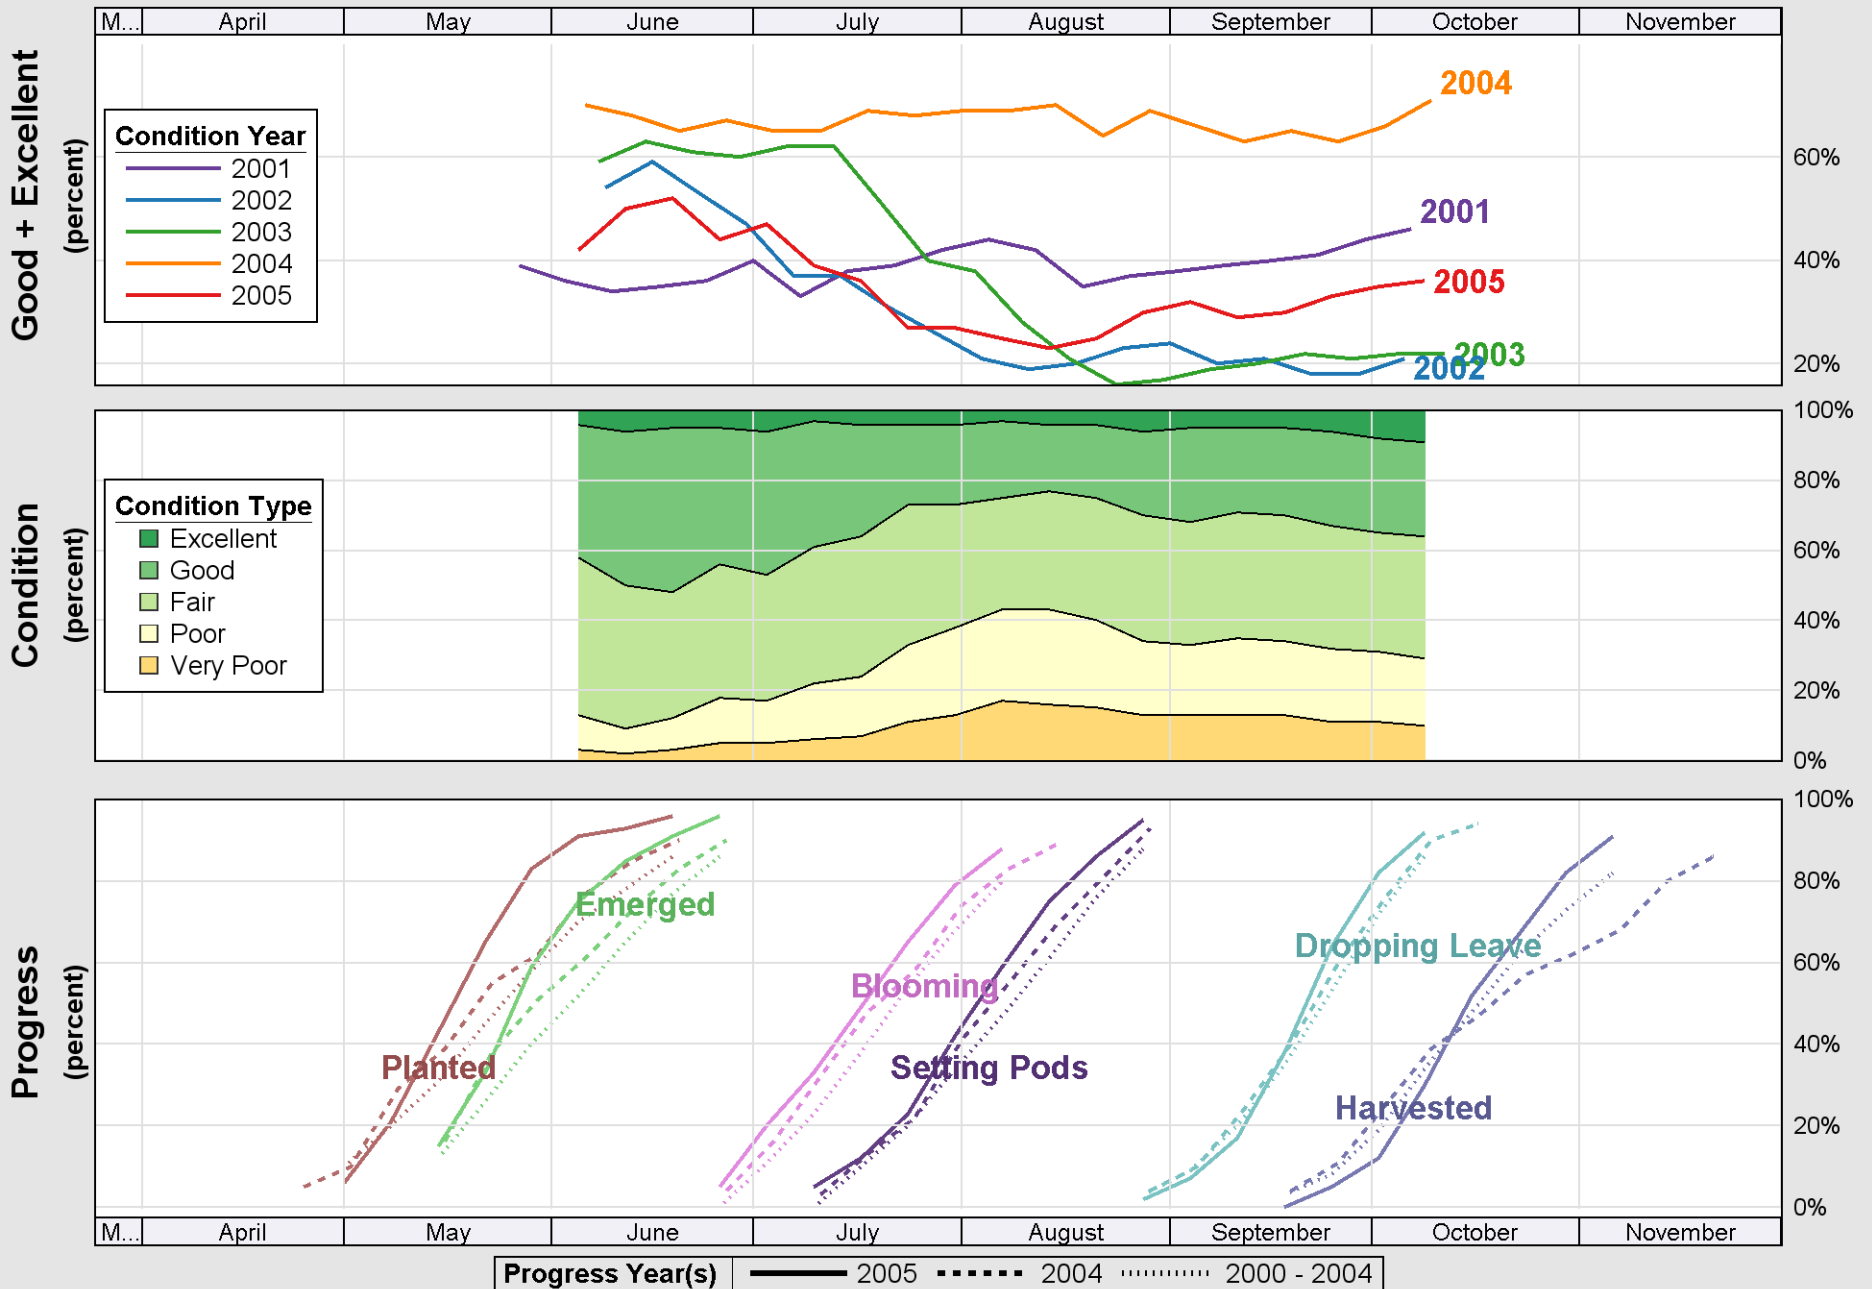

Source: National Agricultural Statistics Service (NASS), Crop Progress Report

Crop Progress and Condition: Cotton in Missouri , 2005

Source: National Agricultural Statistics Service (NASS), Crop Progress Report

Source: National Agricultural Statistics Service (NASS), Crop Progress Report

Source: National Agricultural Statistics Service (NASS), Crop Progress Report

Source: National Agricultural Statistics Service (NASS), Crop Progress Report