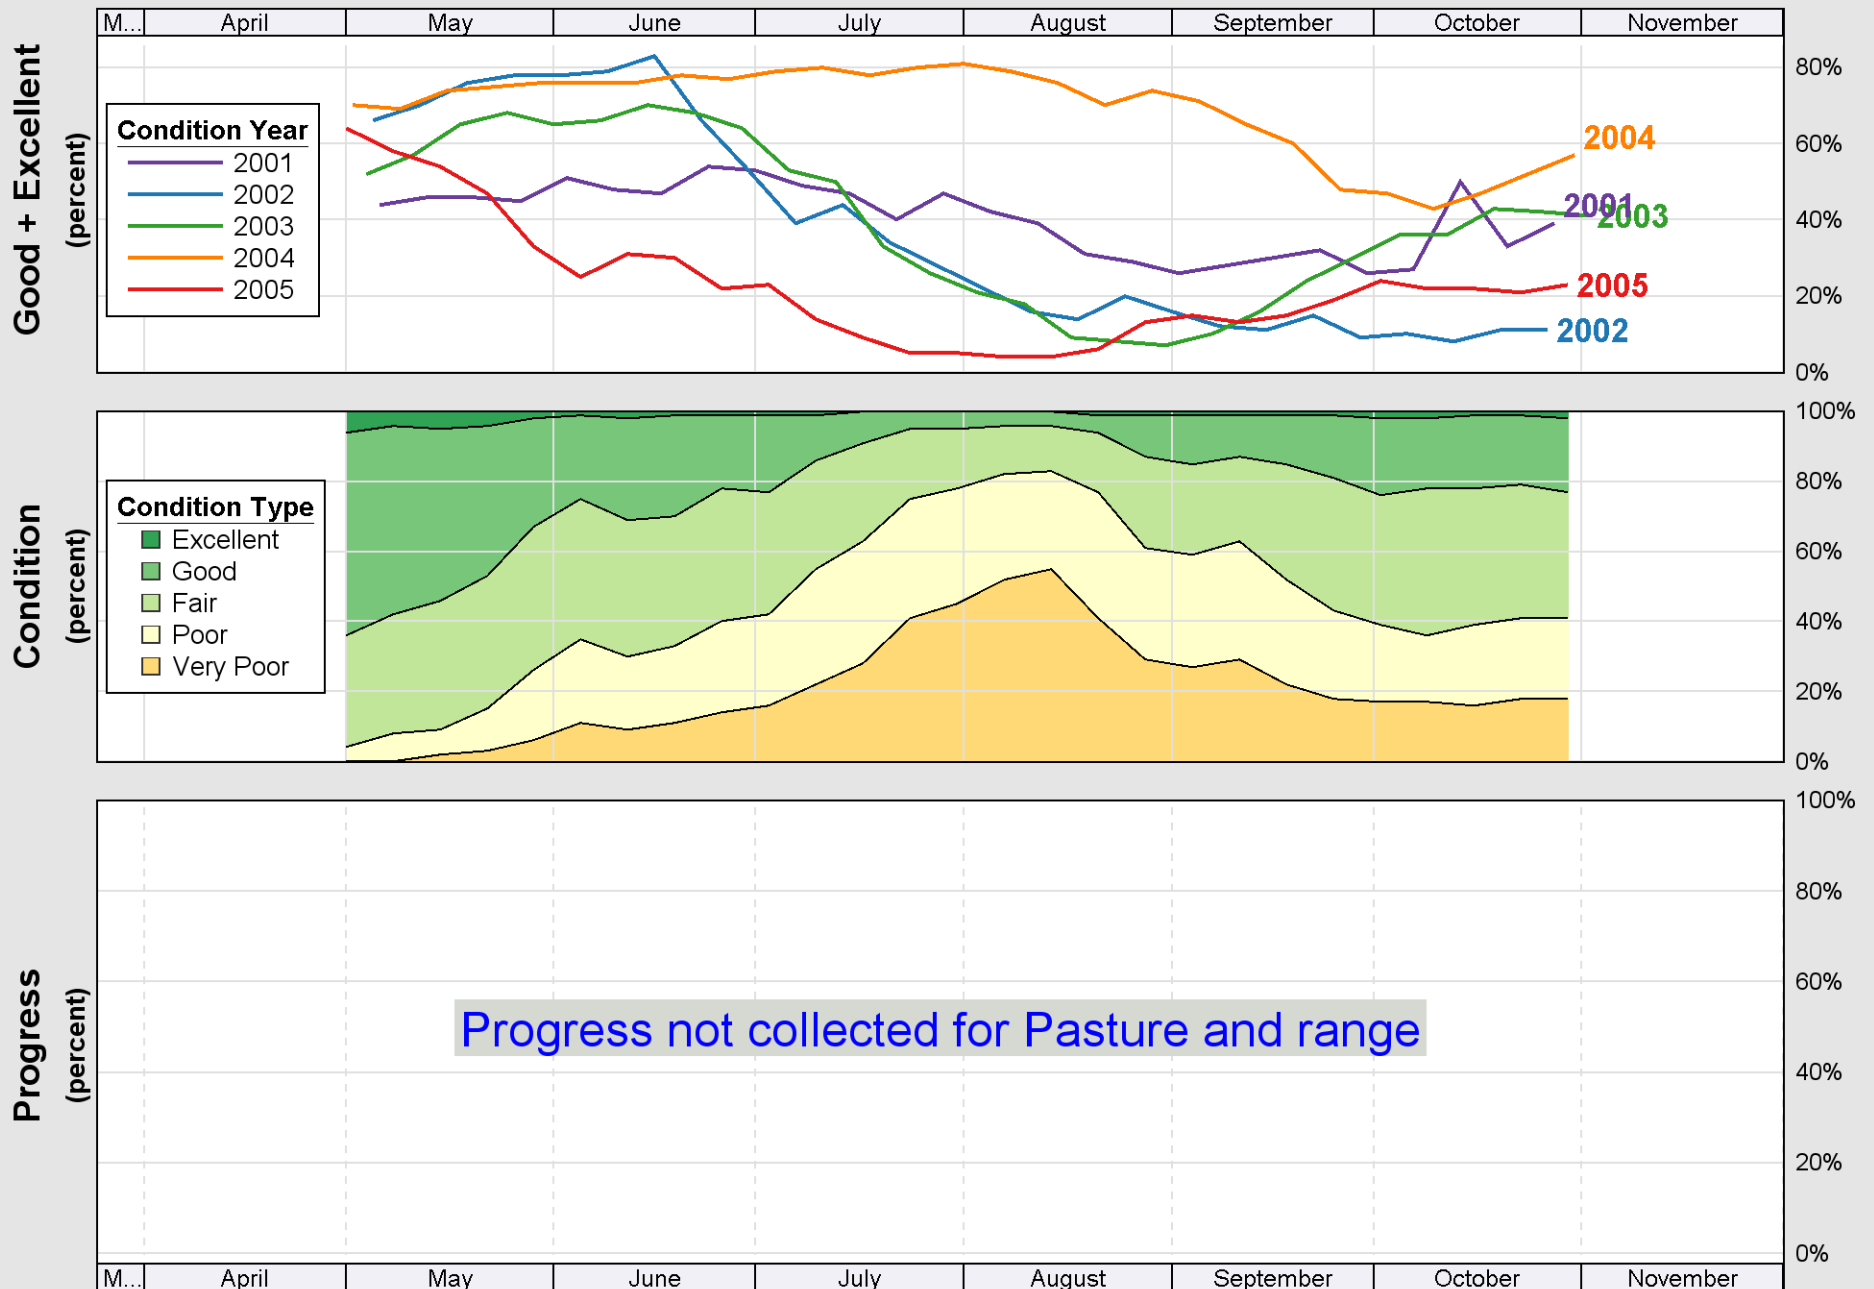

Source: National Agricultural Statistics Service (NASS), Crop Progress Report

Crop Progress and Condition: Cotton in Missouri , 2005

Source: National Agricultural Statistics Service (NASS), Crop Progress Report

Source: National Agricultural Statistics Service (NASS), Crop Progress Report

Source: National Agricultural Statistics Service (NASS), Crop Progress Report

Source: National Agricultural Statistics Service (NASS), Crop Progress Report