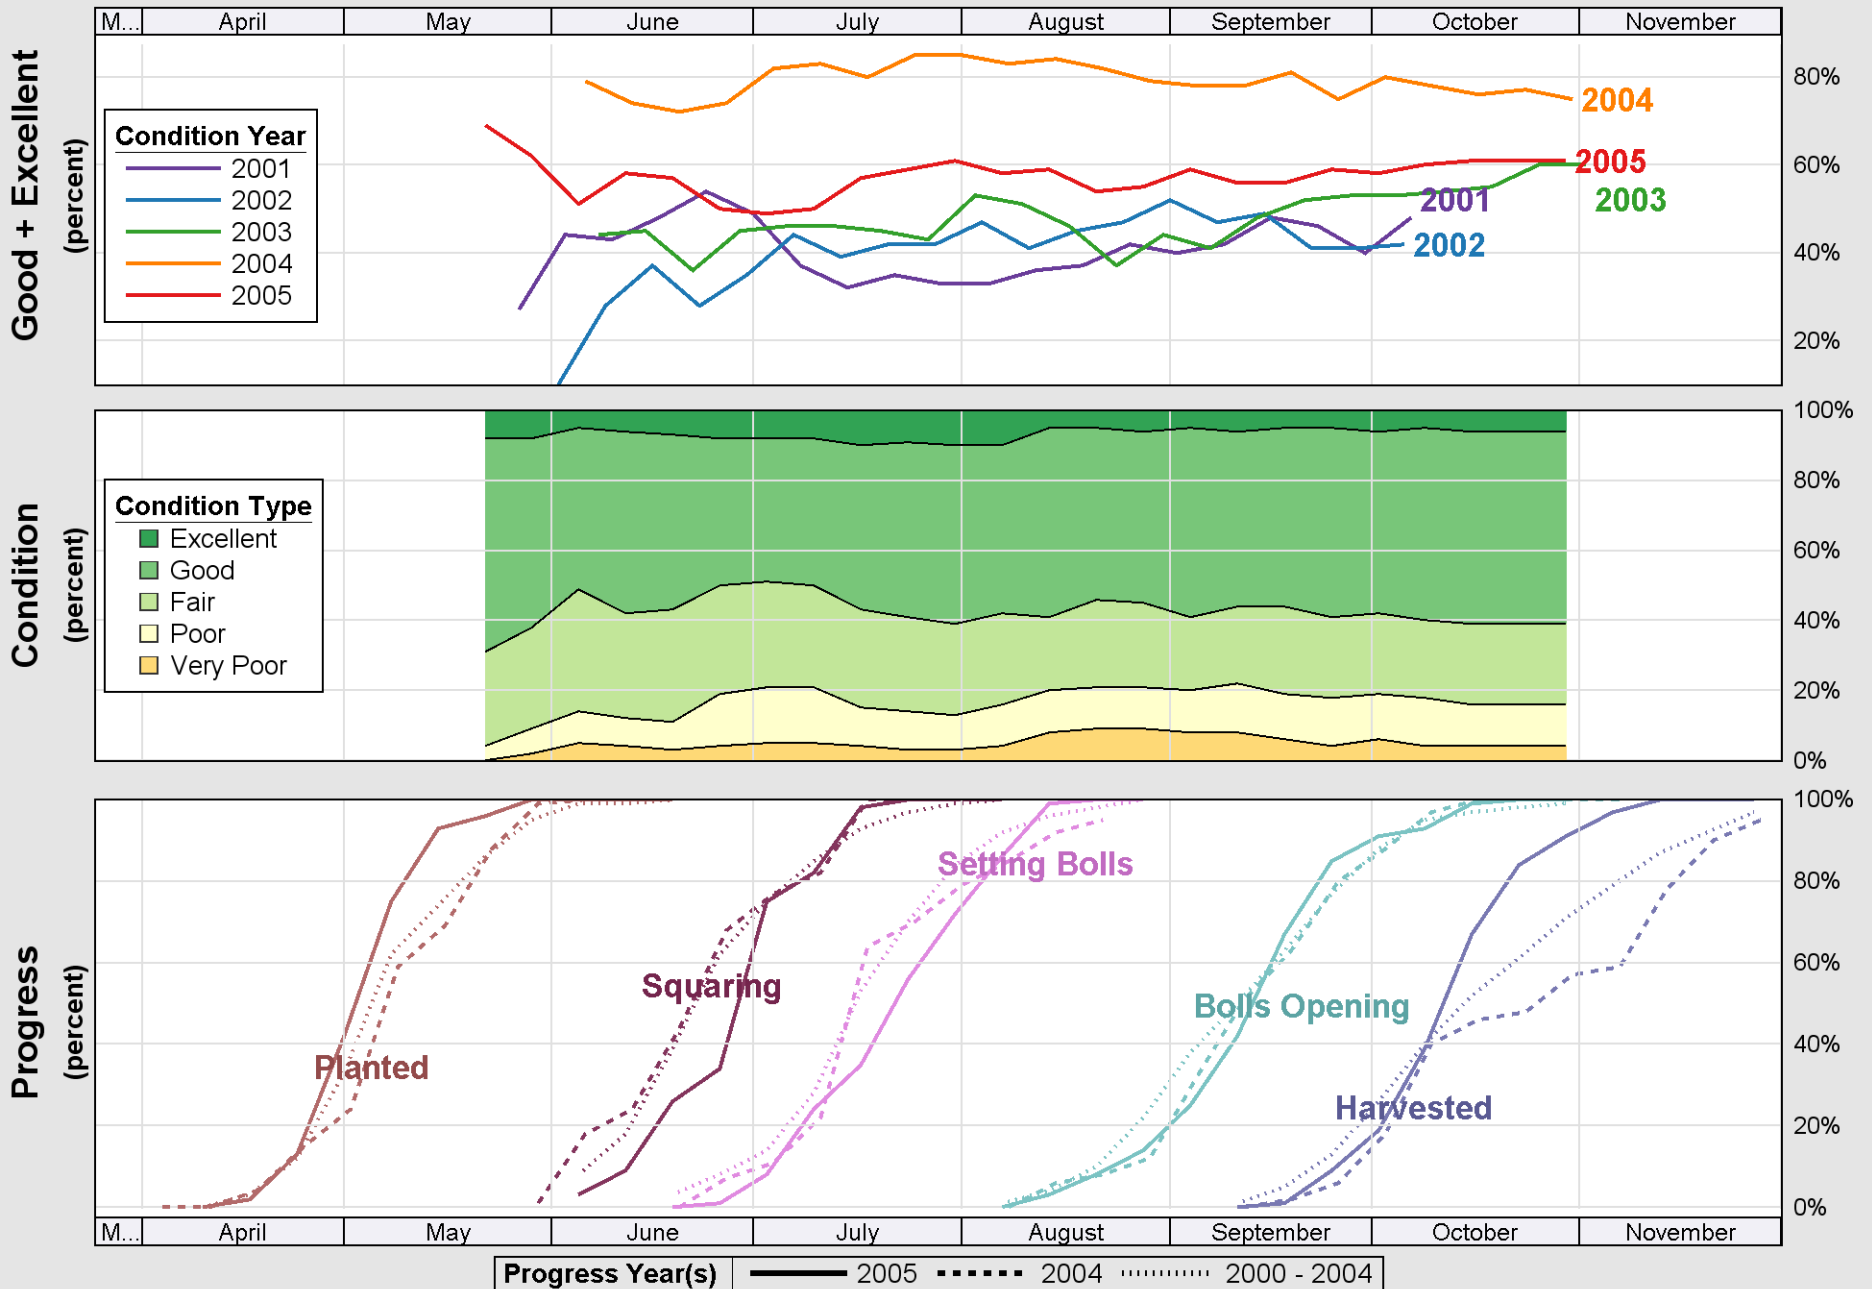

Source: National Agricultural Statistics Service (NASS), Crop Progress Report

Crop Progress and Condition: Cotton in Missouri , 2005

Source: National Agricultural Statistics Service (NASS), Crop Progress Report

Source: National Agricultural Statistics Service (NASS), Crop Progress Report

Source: National Agricultural Statistics Service (NASS), Crop Progress Report

Source: National Agricultural Statistics Service (NASS), Crop Progress Report