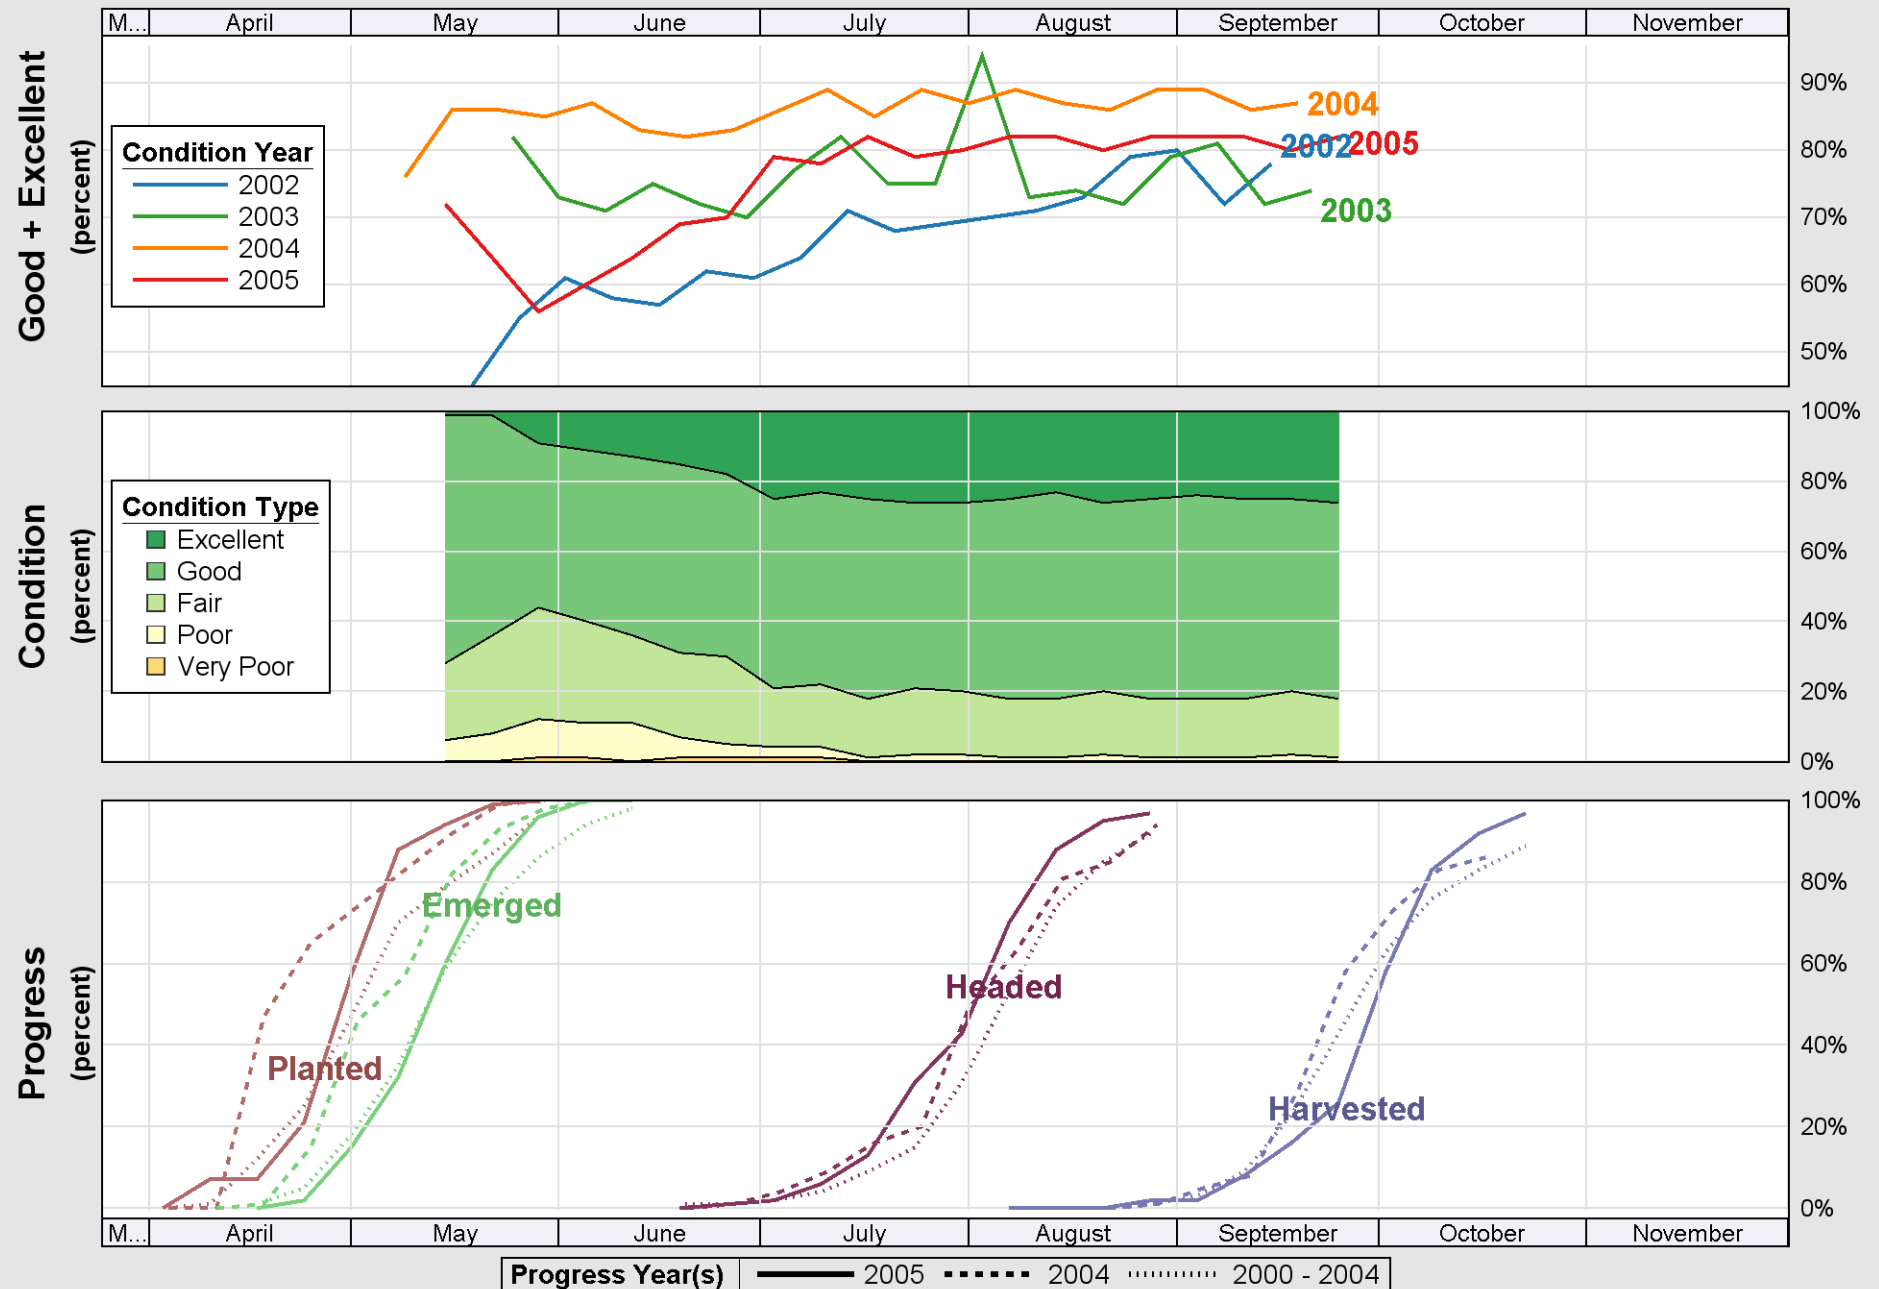

Source: National Agricultural Statistics Service (NASS), Crop Progress Report

Crop Progress and Condition: Cotton in Missouri , 2005

Source: National Agricultural Statistics Service (NASS), Crop Progress Report

Source: National Agricultural Statistics Service (NASS), Crop Progress Report

Source: National Agricultural Statistics Service (NASS), Crop Progress Report

Source: National Agricultural Statistics Service (NASS), Crop Progress Report