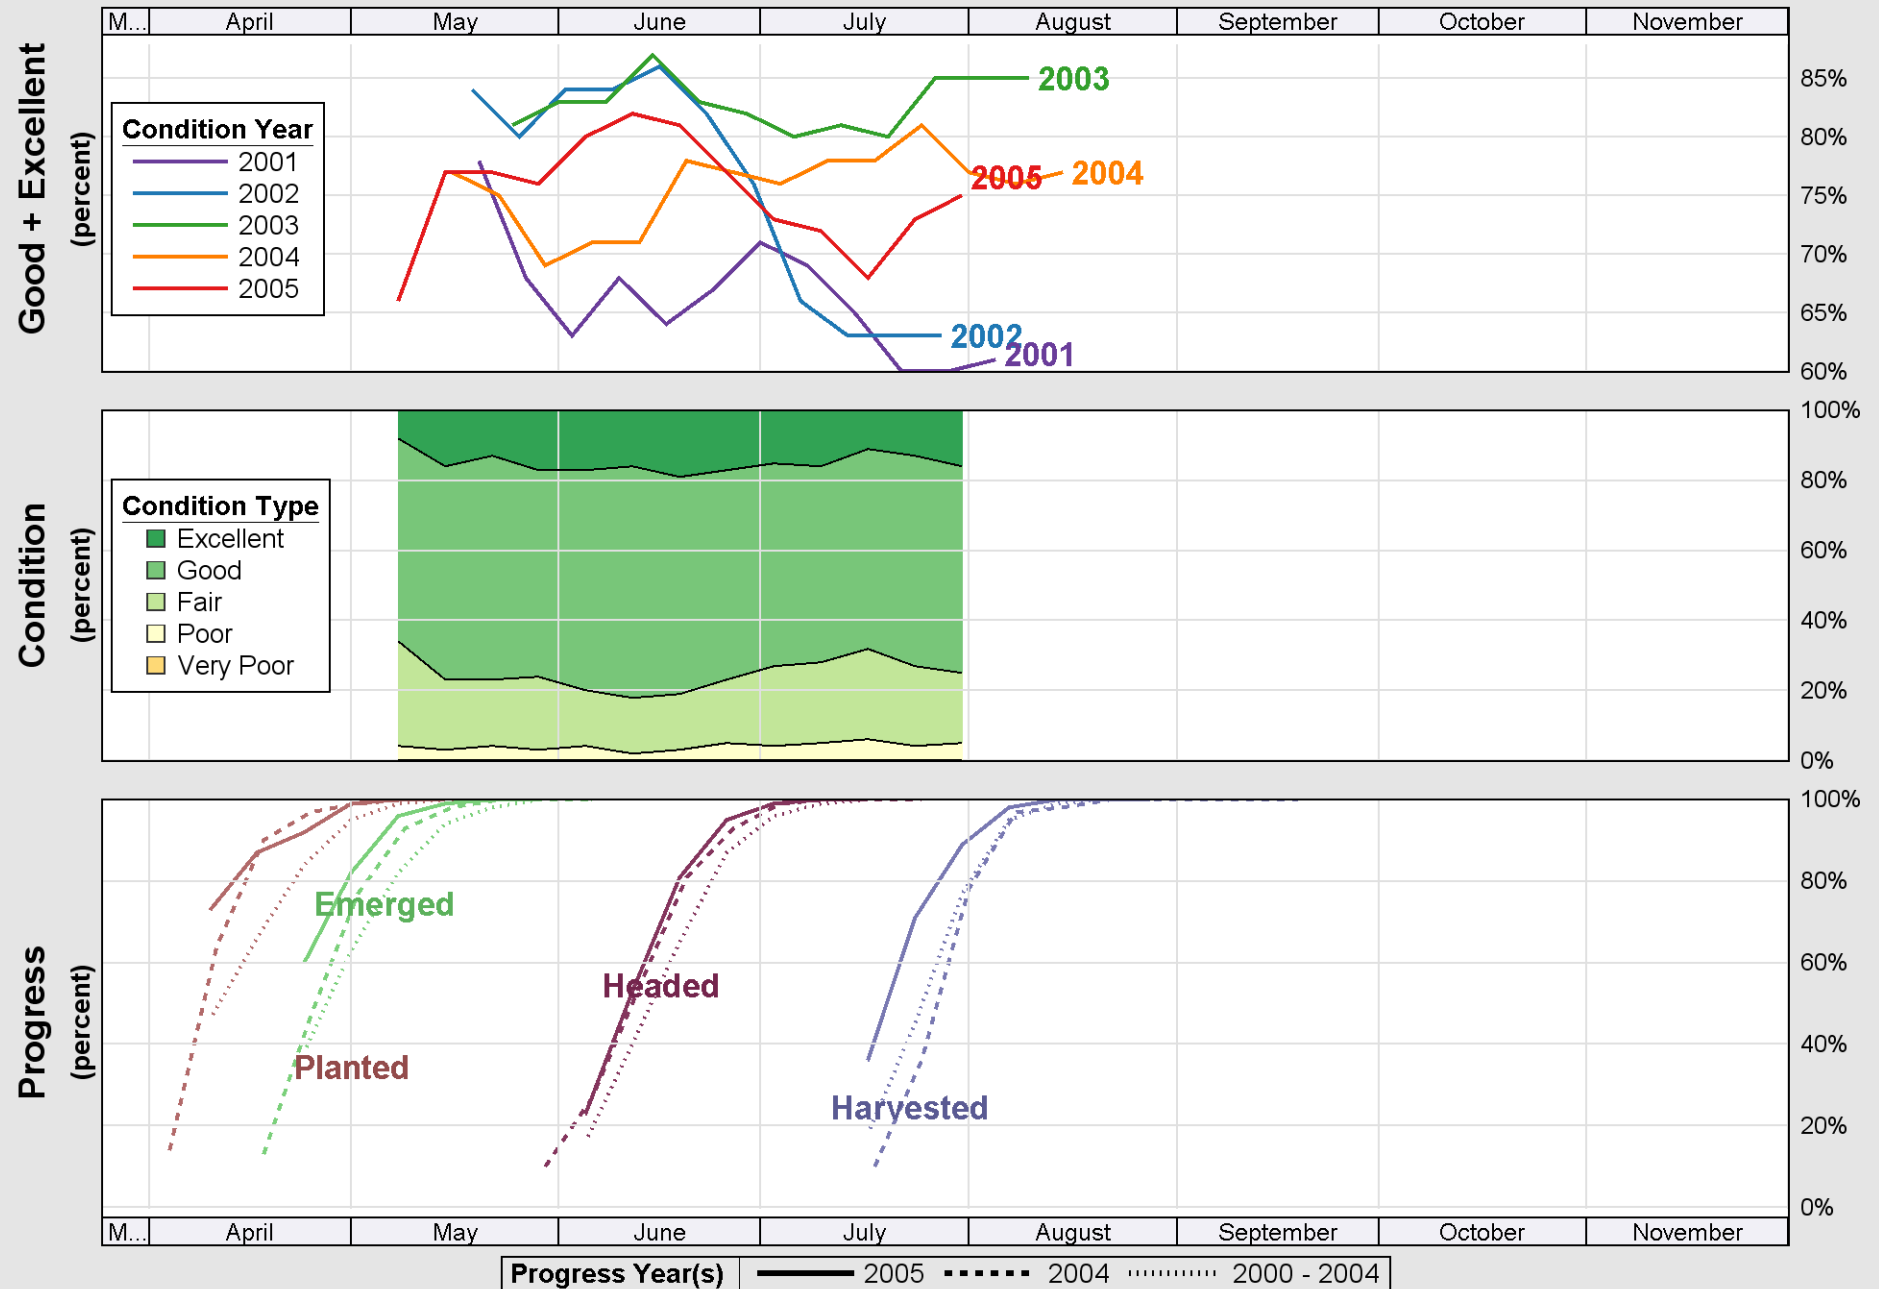

Source: National Agricultural Statistics Service (NASS), Crop Progress Report

### Crop Progress and Condition: Oats in Iowa , 2005

Source: National Agricultural Statistics Service (NASS), Crop Progress Report

### Crop Progress and Condition: Pasture and range in Iowa , 2005

Source: National Agricultural Statistics Service (NASS), Crop Progress Report

Source: National Agricultural Statistics Service (NASS), Crop Progress Report