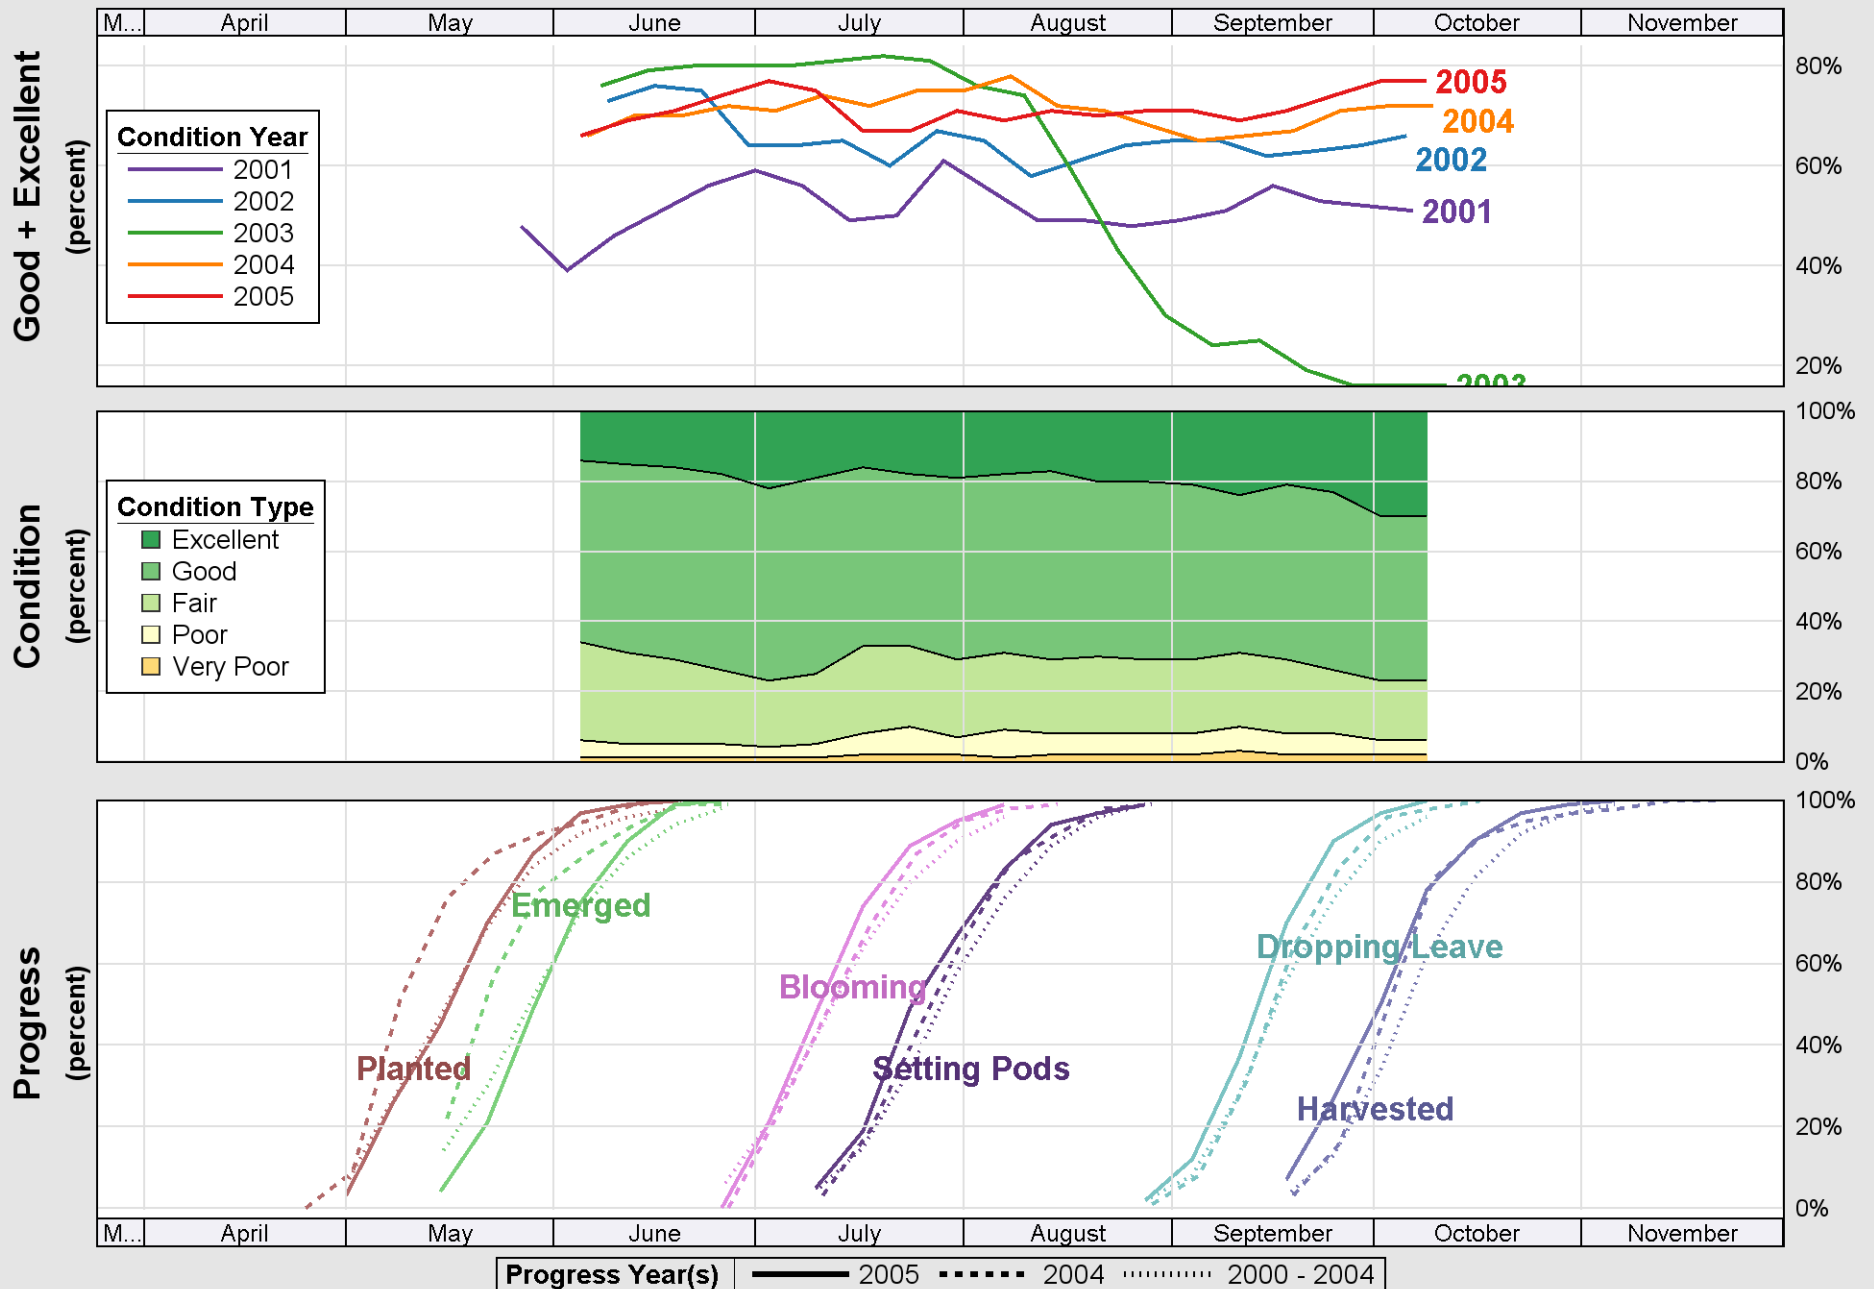

### Crop Progress and Condition: Oats in Iowa , 2005

Source: National Agricultural Statistics Service (NASS), Crop Progress Report

### Crop Progress and Condition: Pasture and range in Iowa , 2005

Source: National Agricultural Statistics Service (NASS), Crop Progress Report

Source: National Agricultural Statistics Service (NASS), Crop Progress Report