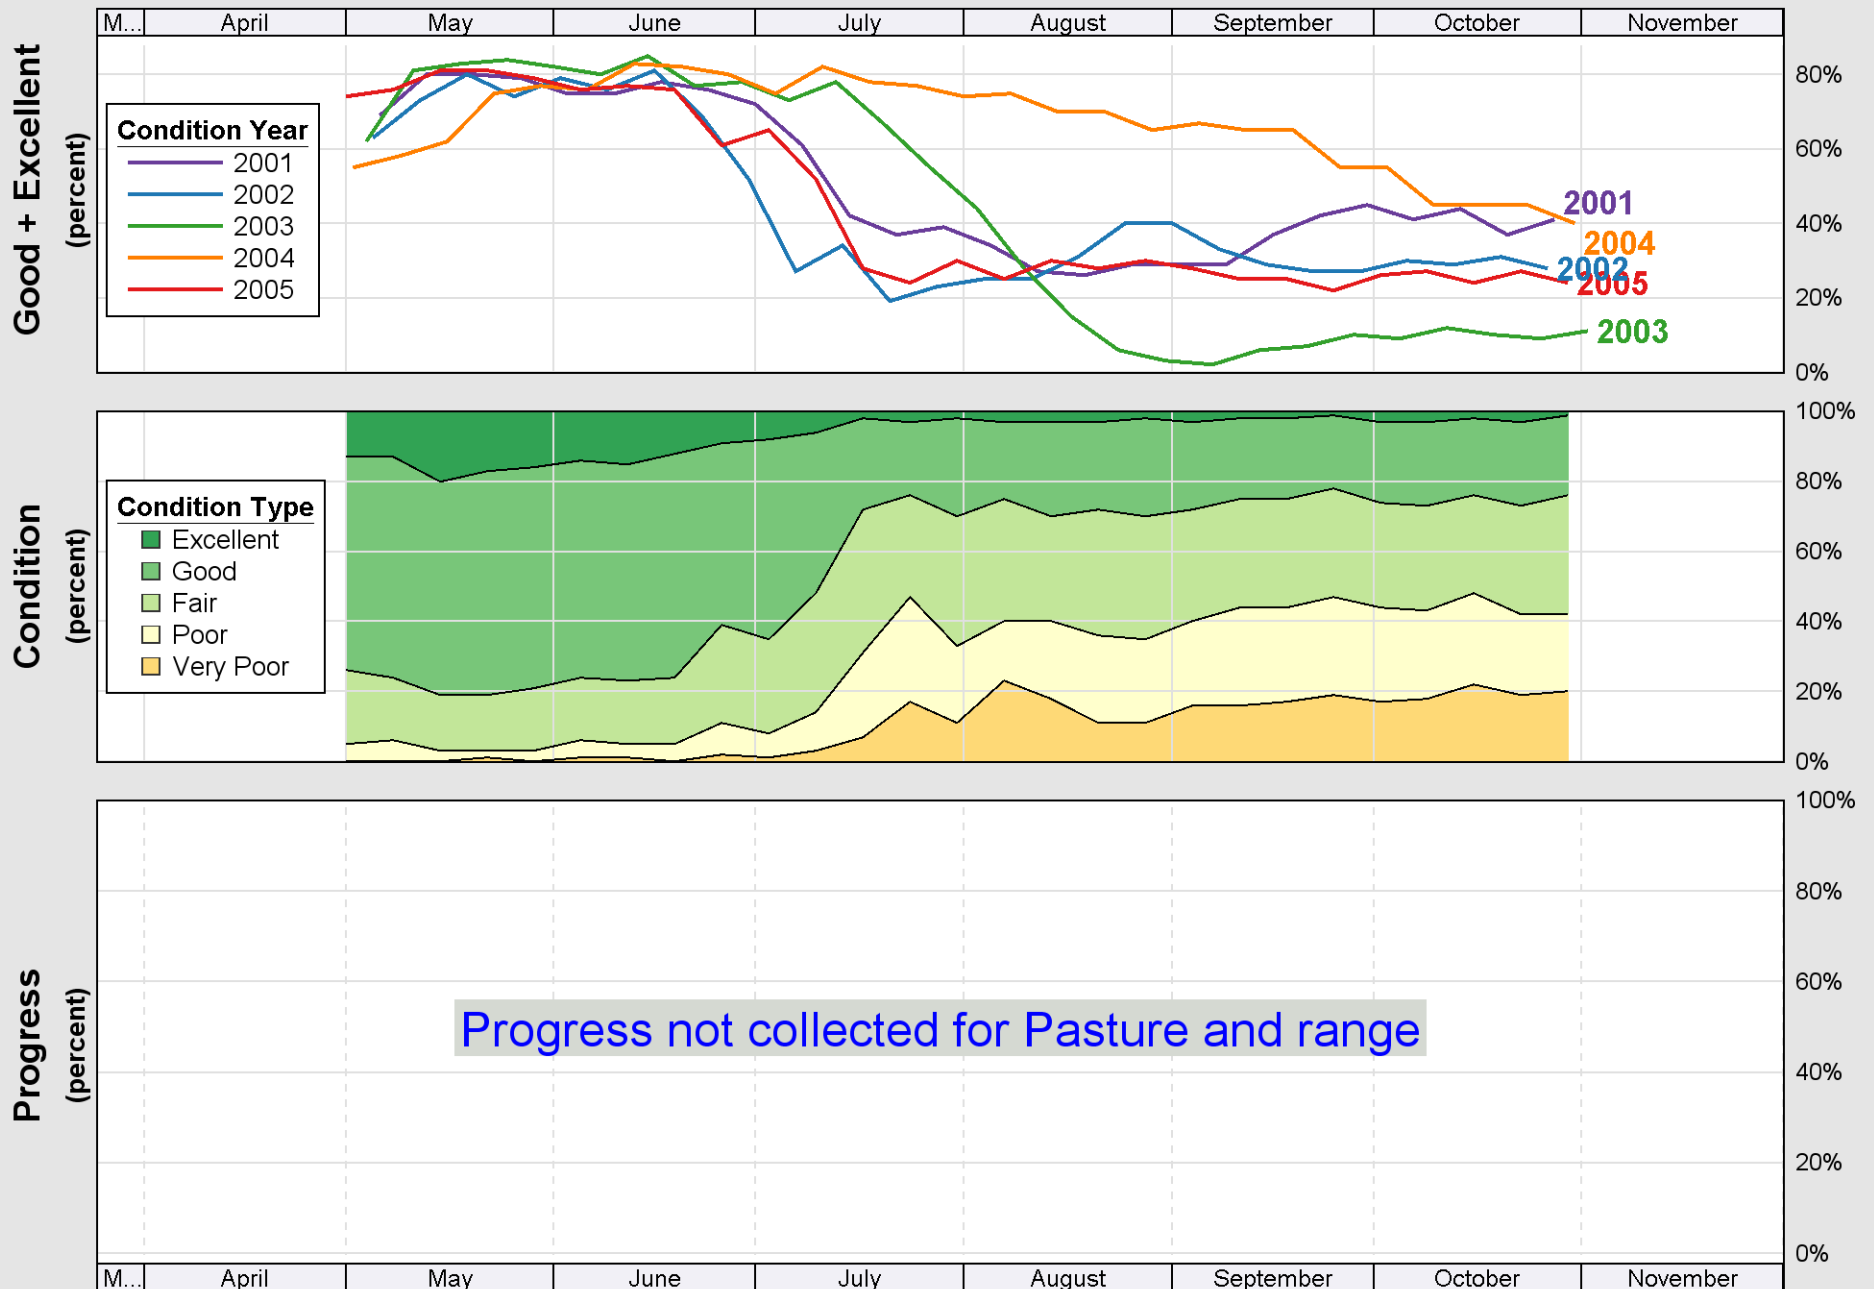

Source: National Agricultural Statistics Service (NASS), Crop Progress Report

### Crop Progress and Condition: Oats in Iowa , 2005

Source: National Agricultural Statistics Service (NASS), Crop Progress Report

### Crop Progress and Condition: Pasture and range in Iowa , 2005

Source: National Agricultural Statistics Service (NASS), Crop Progress Report

Source: National Agricultural Statistics Service (NASS), Crop Progress Report